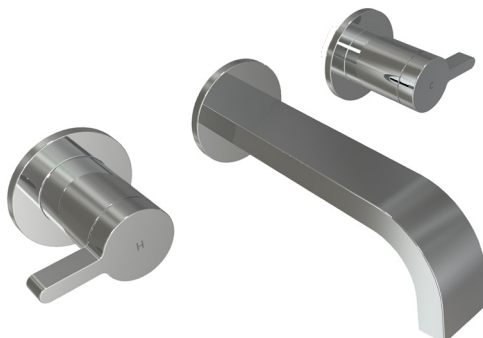

ZENITH WALL BATH SETS

BATH SET

1/4 TURN CERAMIC

	MODEL	FINISH	RRP INC GST
CHROME	ZNBHS	CP	$222.73
BRUSHED CHROME	ZNBHS	BC	$404.78
BRUSHED NICKEL	ZNBHS	BN	$404.78
SATIN CHROME	ZNBHS	SC	$361.94
BRUSHED BLACK SAPPHIRE	ZNBHS	BBS	$404.78
GUNMETAL	ZNBHS	GM	$361.94
MATT BLACK	ZNBHS	MB	$361.94
MATT WHITE & CHROME	ZNBHS	MWC	$407.97
WHITE & CHROME	ZNBHS	WHC	$407.97
GOLD	ZNBHS	GP	$565.00
BRUSHED GOLD	ZNBHS	BG	$609.88