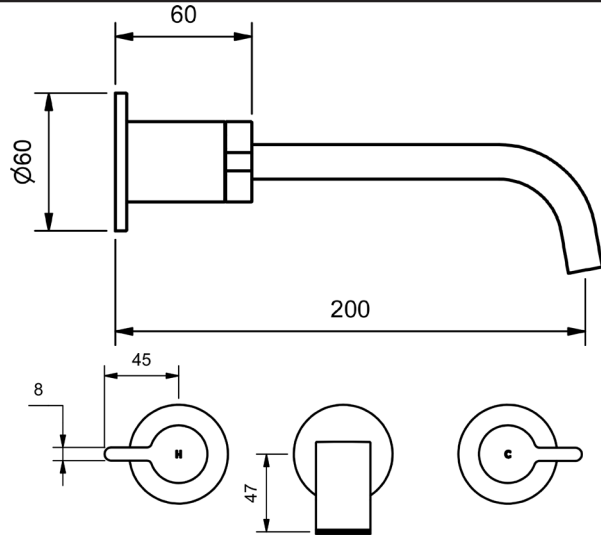

ZENITH TAPWARE

MODEL CODE + FINISH CODE = ITEM CODE

RAM
TAPWARE

ZENITH WALL BASIN SETS

WALL SPA SET
1/4 TURN CERAMIC

	MODEL	FINISH	RRP INC GST
CHROME	ZNSPAW	CP	$230.58
BRUSHED CHROME	ZNSPAW	BC	$415.25
BRUSHED NICKEL	ZNSPAW	BN	$415.25
SATIN CHROME	ZNSPAW	SC	$372.99
BRUSHED BLACK SAPPHIRE	ZNSPAW	BBS	$415.25
GUNMETAL	ZNSPAW	GM	$372.99
MATT BLACK	ZNSPAW	MB	$372.99
MATT WHITE & CHROME	ZNSPAW	MWC	$415.94
WHITE & CHROME	ZNSPAW	WHC	$415.94
GOLD	ZNSPAW	GP	$648.19
BRUSHED GOLD	ZNSPAW	BG	$692.35

ZENITH WASHING MACHINE SETS

WASHING MACHINE COCKS - PAIR
1/4 TURN CERAMIC

	MODEL	FINISH	RRP INC GST
CHROME	ZNWMC	CP	$206.31
BRUSHED CHROME	ZNWMC	BC	$351.12
BRUSHED NICKEL	ZNWMC	BN	$351.12
SATIN CHROME	ZNWMC	SC	$316.60
BRUSHED BLACK SAPPHIRE	ZNWMC	BBS	$351.12
GUNMETAL	ZNWMC	GM	$316.60
MATT BLACK	ZNWMC	MB	$316.60
MATT WHITE & CHROME	ZNWMC	MWC	$365.24
WHITE & CHROME	ZNWMC	WHC	$365.24
GOLD	ZNWMC	GP	$515.47
BRUSHED GOLD	ZNWMC	BG	$551.52