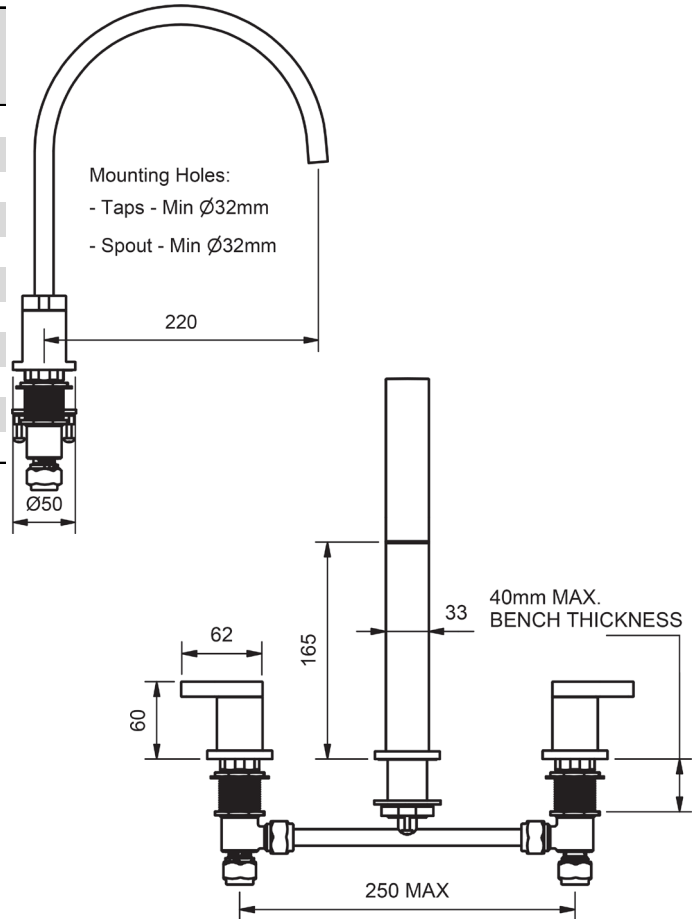

ZENITH VANITEE SINK SETS

VANITEE SINK SET TO SUIT STONE BENCH
1/4 TURN CERAMIC
4 STAR WELS - 7.5 LPM

MODEL	FINISH	RRP INC GST
ZNFBVSS	CP	$363.53
ZNFBVSS	BC	$556.19
ZNFBVSS	BN	$556.19
ZNFBVSS	SC	$514.37
ZNFBVSS	BBS	$556.19
ZNFBVSS	GM	$514.37
ZNFBVSS	MB	$514.37
ZNFBVSS	MWC	$575.33
ZNFBVSS	WHC	$575.33
ZNFBVSS	GP	$756.68
ZNFBVSS	BG	$800.48