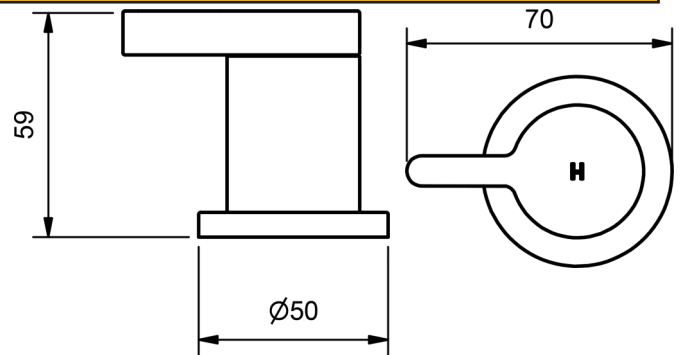

ZENITH SINK/BASIN STOPS

SINK/BASIN TOP ASSEMBLY
1/4 TURN CERAMIC

	MODEL	FINISH	RRP INC GST
CHROME	ZNSSTOP	CP	$177.49
BRUSHED CHROME	ZNSSTOP	BC	$304.75
BRUSHED NICKEL	ZNSSTOP	BN	$304.75
SATIN CHROME	ZNSSTOP	SC	$270.57
BRUSHED BLACK SAPPHIRE	ZNSSTOP	BBS	$304.75
GUNMETAL	ZNSSTOP	GM	$270.57
MATT BLACK	ZNSSTOP	MB	$270.57
MATT WHITE & CHROME	ZNSSTOP	MWC	$336.42
WHITE & CHROME	ZNSSTOP	WHC	$336.42
GOLD	ZNSSTOP	GP	$404.36
BRUSHED GOLD	ZNSSTOP	BG	$440.29