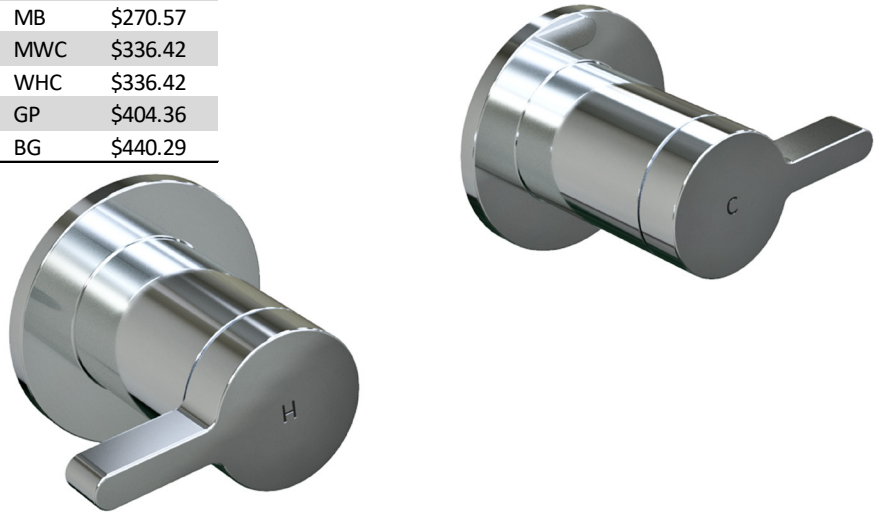

# ZENITH TAPWARE

MODEL CODE + FINISH CODE = ITEM CODE

**RAM**  
TAPWARE

## ZENITH WALL STOPS

WALL TOP ASSEMBLY  
1/4 TURN CERAMIC

	MODEL	FINISH	RRP INC GST
CHROME	ZNWS	CP	\$177.49
BRUSHED CHROME	ZNWS	BC	\$304.75
BRUSHED NICKEL	ZNWS	BN	\$304.75
SATIN CHROME	ZNWS	SC	\$270.57
BRUSHED BLACK SAPPHIRE	ZNWS	BBS	\$304.75
GUNMETAL	ZNWS	GM	\$270.57
MATT BLACK	ZNWS	MB	\$270.57
MATT WHITE & CHROME	ZNWS	MWC	\$336.42
WHITE & CHROME	ZNWS	WHC	\$336.42
GOLD	ZNWS	GP	\$404.36
BRUSHED GOLD	ZNWS	BG	\$440.29

## ZENITH SINK/BASIN STOPS

SINK/BASIN TOP ASSEMBLY  
1/4 TURN CERAMIC

	MODEL	FINISH	RRP INC GST
CHROME	ZNSSTOP	CP	\$177.49
BRUSHED CHROME	ZNSSTOP	BC	\$304.75
BRUSHED NICKEL	ZNSSTOP	BN	\$304.75
SATIN CHROME	ZNSSTOP	SC	\$270.57
BRUSHED BLACK SAPPHIRE	ZNSSTOP	BBS	\$304.75
GUNMETAL	ZNSSTOP	GM	\$270.57
MATT BLACK	ZNSSTOP	MB	\$270.57
MATT WHITE & CHROME	ZNSSTOP	MWC	\$336.42
WHITE & CHROME	ZNSSTOP	WHC	\$336.42
GOLD	ZNSSTOP	GP	\$404.36
BRUSHED GOLD	ZNSSTOP	BG	\$440.29