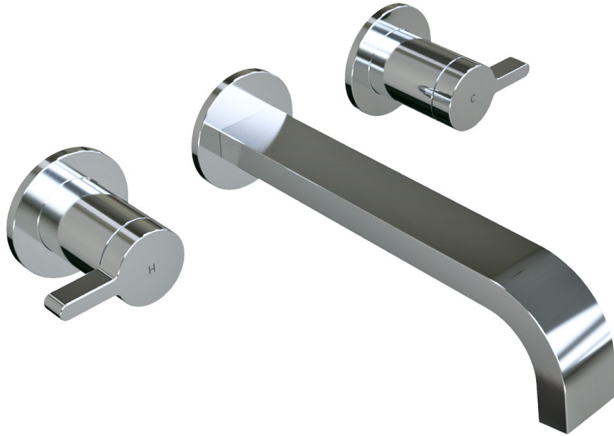

### WALL BASIN SET

**ZENITH VANITEE SINK SETS**

**VANITEE SINK SET TO SUIT STONE BENCH**  
**1/4 TURN CERAMIC**  
**4 STAR WELS - 7.5 LPM**

MODEL	FINISH	RRP INC GST
ZNFBVSS	CP	\$363.53
ZNFBVSS	BC	\$556.19
ZNFBVSS	BN	\$556.19
ZNFBVSS	SC	\$514.37
ZNFBVSS	BBS	\$556.19
ZNFBVSS	GM	\$514.37
ZNFBVSS	MB	\$514.37
ZNFBVSS	MWC	\$575.33
ZNFBVSS	WHC	\$575.33
ZNFBVSS	GP	\$756.68
ZNFBVSS	BG	\$800.48

# ZENITH TAPWARE

MODEL CODE + FINISH CODE = ITEM CODE

**RAM**  
TAPWARE

## ZENITH WALL BASIN SETS

**WALL SPA SET**  
1/4 TURN CERAMIC

	MODEL	FINISH	RRP INC GST
CHROME	ZNSPAW	CP	\$230.58
BRUSHED CHROME	ZNSPAW	BC	\$415.25
BRUSHED NICKEL	ZNSPAW	BN	\$415.25
SATIN CHROME	ZNSPAW	SC	\$372.99
BRUSHED BLACK SAPPHIRE	ZNSPAW	BBS	\$415.25
GUNMETAL	ZNSPAW	GM	\$372.99
MATT BLACK	ZNSPAW	MB	\$372.99
MATT WHITE & CHROME	ZNSPAW	MWC	\$415.94
WHITE & CHROME	ZNSPAW	WHC	\$415.94
GOLD	ZNSPAW	GP	\$648.19
BRUSHED GOLD	ZNSPAW	BG	\$692.35