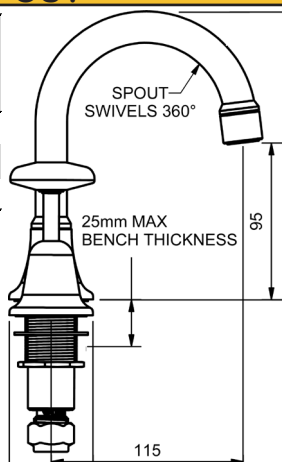

SOUTHERN CROSS

MODEL CODE + FINISH CODE = ITEM CODE

RAM
TAPWARE

CHROME

SOUTHERN CROSS BASIN SETS - SWIVEL SPOUT

BASIN SET			
SWIVEL SPOUT			
4 STAR WELS - 7.5 LPM	MODEL	FINISH	RRP INC GST
JUMPER VALVE - CHROME	SXBSAGS	CP	\$159.35
3/4 TURN - CHROME	SXCDBSAGS	CP	\$186.62
RAMSEAL - CHROME	SXRSBSAGS	CP	\$185.44