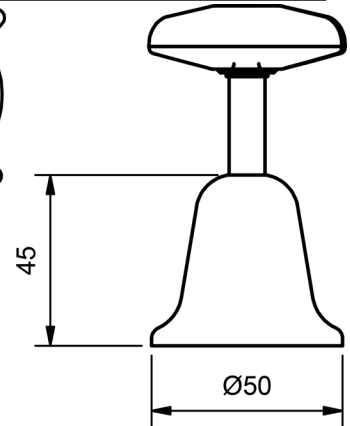

SOUTHERN CROSS SINK/BASIN STOPS

SINK/BASIN STOPS			
	MODEL	FINISH	RRP INC GST
JUMPER VALVE - CHROME	SXSSTOP	CP	$66.40
3/4 TURN - CHROME	SXCDSSTOP	CP	$107.10
RAMSEAL - CHROME	SXRSSTOP	CP	$103.38