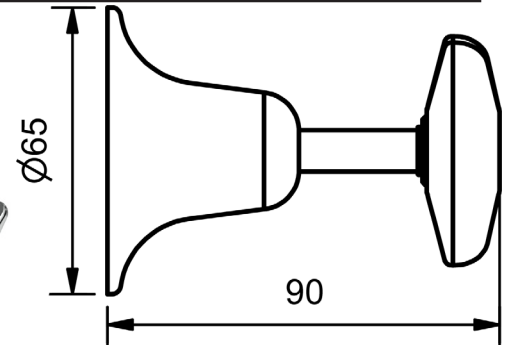

CHROME

SOUTHERN CROSS WALL STOPS

WALL STOPS			
	MODEL	FINISH	RRP INC GST
JUMPER VALVE - CHROME	SXWS	CP	\$66.40
3/4 TURN - CHROME	SXCDWS	CP	\$107.10
RAMSEAL - CHROME	SXRSWS	CP	\$103.38

SOUTHERN CROSS SINK/BASIN STOPS