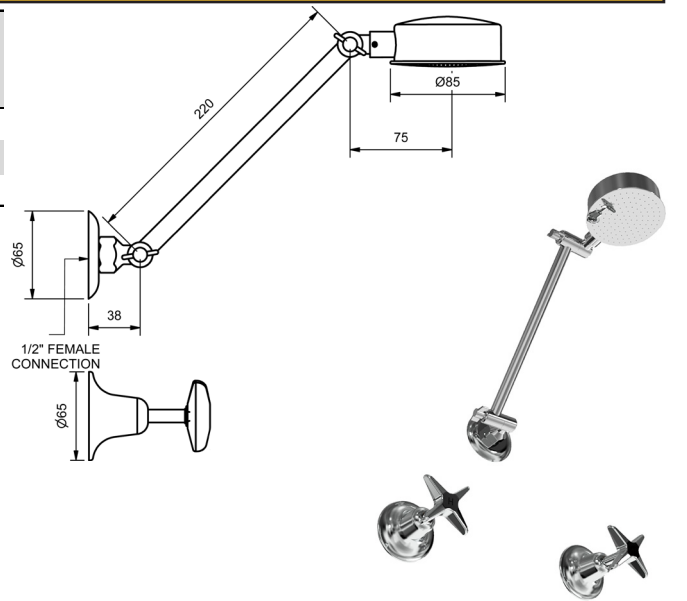

CHROME

SOUTHERN CROSS BATH SETS

BATH SETS			
	MODEL	FINISH	RRP INC GST
JUMPER VALVE - CHROME	SXBHS	CP	\$106.23
3/4 TURN - CHROME	SXCDBHS	CP	\$131.73
RAMSEAL - CHROME	SXRSBHS	CP	\$129.25

SOUTHERN CROSS A/D SHOWER SETS

ALL DIRECTIONAL SHOWER SET			
3 STAR WELS 9.0 LPM	MODEL	FINISH	RRP INC GST
JUMPER VALVE - CHROME	SXSHS	CP	\$132.79
3/4 TURN - CHROME	SXCDSHS	CP	\$159.18
RAMSEAL - CHROME	SXRSSH	CP	\$157.35

SOUTHERN CROSS HOB SINK SETS