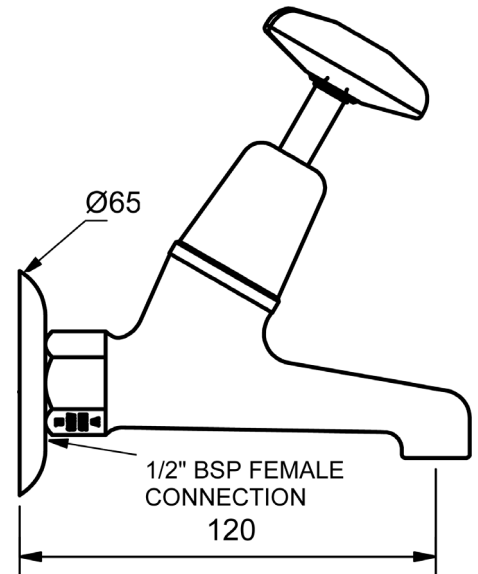

SOUTHERN CROSS DELUXE BIB COCKS FEMALE

DELUXE BIB COCK - FEMALE				
4 STAR WELS - 7.5 LPM	MODEL	FINISH	RRP	INC GST
JUMPER VALVE - CHROME	SXBCF	CP	$146.08	
3/4 TURN - CHROME	SXCDBCF	CP	$172.90	
RAMSEAL - CHROME	SXRSBCF	CP	$171.40