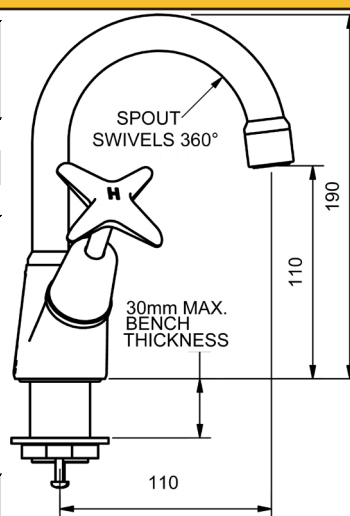

SOUTHERN CROSS TWIN BASIN MIXERS

TWIN BASIN MIXER			
4 STAR WELS - 7.5 LPM	MODEL	FINISH	RRP INC GST
JUMPER VALVE - CHROME	SXTWB	CP	$224.42
3/4 TURN - CHROME	SXCDTWB	CP	$253.86
RAMSEAL - CHROME	SXRSTWB	CP	$254.28