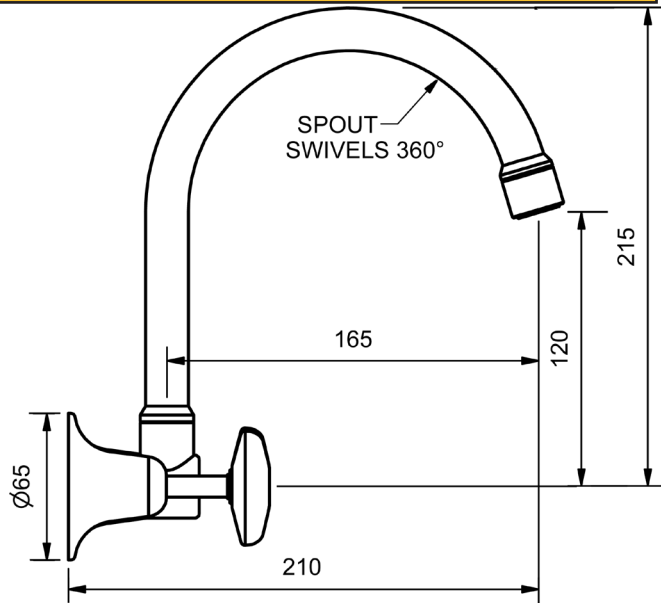

SOUTHERN CROSS WALL SINK OR LAUNDRY SETS

WALL SINK/LAUNDRY SET

4 STAR WELS - 7.5 LPM	MODEL	FINISH	RRP INC GST
JUMPER VALVE - CHROME	SXWSSG	CP	$150.06
3/4 TURN - CHROME	SXCDWSSG	CP	$177.02
RAMSEAL - CHROME	SXRSWSSG	CP	$175.61

SOUTHERN CROSS TWIN SINK MIXER SETS

TWIN SINK MIXER

4 STAR WELS - 7.5 LPM	MODEL	FINISH	RRP INC GST
JUMPER VALVE - CHROME	SXTWS	CP	$233.72
3/4 TURN - CHROME	SXCDTWS	CP	$263.47
RAMSEAL - CHROME	SXRSTWS	CP	$264.13