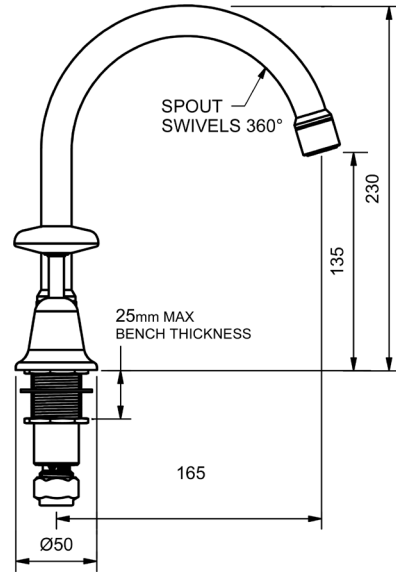

SOUTHERN CROSS

MODEL CODE + FINISH CODE = ITEM CODE

RAM
TAPWARE

CHROME

SOUTHERN CROSS VANITEE SINK SETS

VANITEE SINK SET TO SUIT STONE BENCH

4 STAR WELS - 7.5 LPM	MODEL	FINISH	RRP INC GST
JUMPER VALVE - CHROME	SXFBVSSG	CP	\$254.96
3/4 TURN - CHROME	SXCDFBVSSG	CP	\$285.43
RAMSEAL - CHROME	SXRSFBVSSG	CP	\$286.61