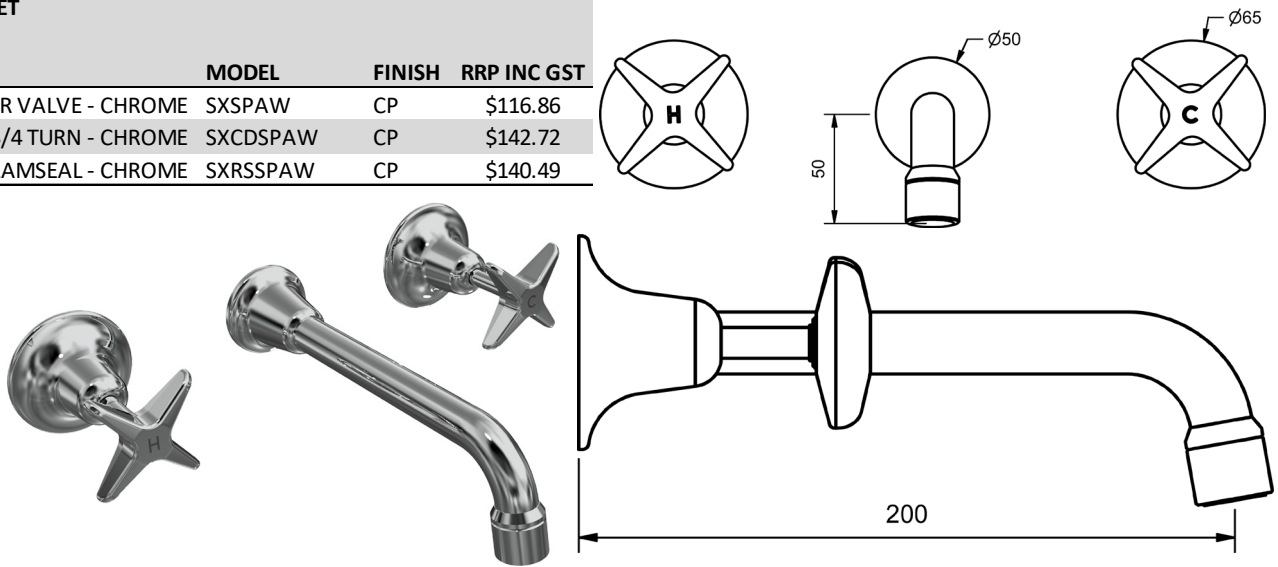

ALL PRICES ARE RRP INCLUDING GST

CHROME

SOUTHERN CROSS HOB SPA SETS

HOB SPA SET			
	MODEL	FINISH	RRP INC GST
JUMPER VALVE - CHROME	SXSPA H	CP	\$268.24
3/4 TURN - CHROME	SXCDSPA H	CP	\$299.15
RAMSEAL - CHROME	SXRSSPA H	CP	\$300.65

SOUTHERN CROSS WALL SPA SETS

WALL SPA SET			
	MODEL	FINISH	RRP INC GST
JUMPER VALVE - CHROME	SXSPA W	CP	\$116.86
3/4 TURN - CHROME	SXCDSPA W	CP	\$142.72
RAMSEAL - CHROME	SXRSSPA W	CP	\$140.49

SOUTHERN CROSS LAUNDRY SETS