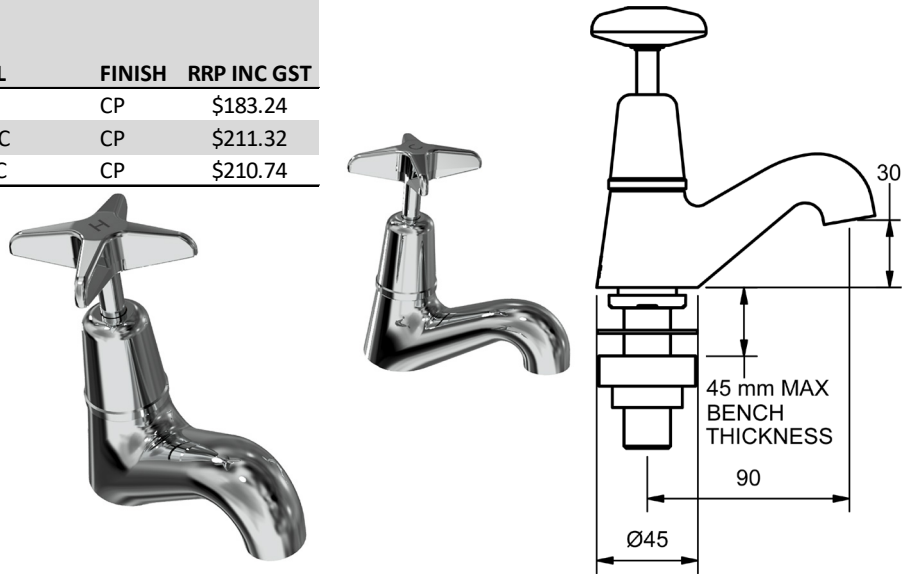

RAM
TAPWARE

CHROME

SOUTHERN CROSS SWIVEL PILLAR TAPS

SWIVEL PILLAR TAP

4 STAR WELS - 7.5 LPM	MODEL	FINISH	RRP INC GST
JUMPER VALVE - CHROME	SXPT	CP	\$108.90
3/4 TURN - CHROME	SXCDPT	CP	\$123.50
RAMSEAL - CHROME	SXRSPT	CP	\$122.23

SOUTHERN CROSS PILLAR COCK SETS

PILLAR COCKS - PAIR

4 STAR WELS - 7.5 LPM	MODEL	FINISH	RRP INC GST
JUMPER VALVE - CHROME	SXPC	CP	\$183.24
3/4 TURN - CHROME	SXCDPC	CP	\$211.32
RAMSEAL - CHROME	SXRSPC	CP	\$210.74

SOUTHERN CROSS WASHING MACHINE COCK SETS

WASHING MACHINE COCKS - PAIR

	MODEL	FINISH	RRP INC GST
JUMPER VALVE - CHROME	SXWMC	CP	\$95.61
3/4 TURN - CHROME	SXCDWMC	CP	\$120.76
RAMSEAL - CHROME	SXRSWMC	CP	\$118.01