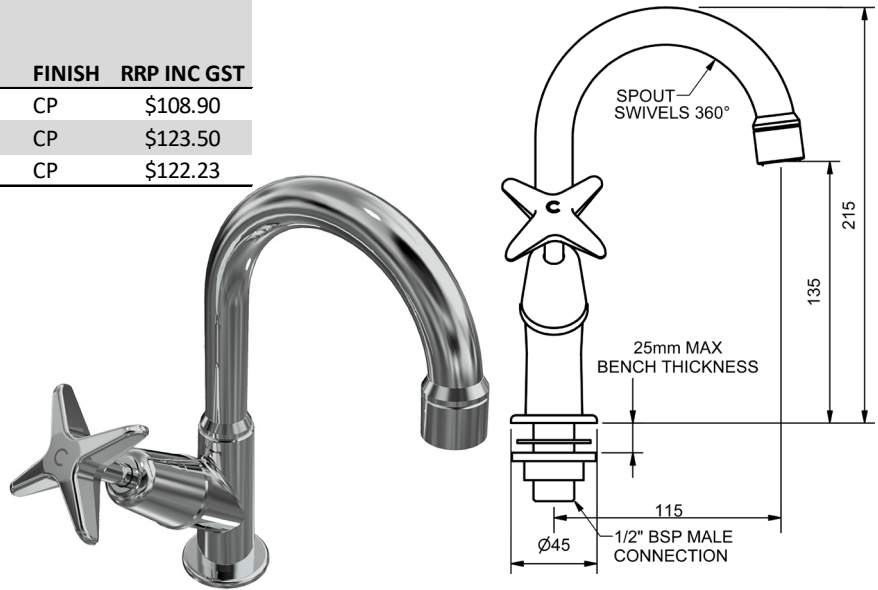

RAM
TAPWARE

CHROME

SOUTHERN CROSS SWIVEL PILLAR TAPS

SWIVEL PILLAR TAP

4 STAR WELS - 7.5 LPM	MODEL	FINISH	RRP INC GST
JUMPER VALVE - CHROME	SXPT	CP	\$108.90
3/4 TURN - CHROME	SXCDPT	CP	\$123.50
RAMSEAL - CHROME	SXRSPT	CP	\$122.23

SOUTHERN CROSS PILLAR COCK SETS

PILLAR COCKS - PAIR

4 STAR WELS - 7.5 LPM	MODEL	FINISH	RRP INC GST
JUMPER VALVE - CHROME	SXPC	CP	\$183.24
3/4 TURN - CHROME	SXCDPC	CP	\$211.32
RAMSEAL - CHROME	SXRSPC	CP	\$210.74

SOUTHERN CROSS WASHING MACHINE COCK SETS

WASHING MACHINE COCKS - PAIR

	MODEL	FINISH	RRP INC GST
JUMPER VALVE - CHROME	SXWMC	CP	\$95.61
3/4 TURN - CHROME	SXCDWMC	CP	\$120.76
RAMSEAL - CHROME	SXRSWMC	CP	\$118.01