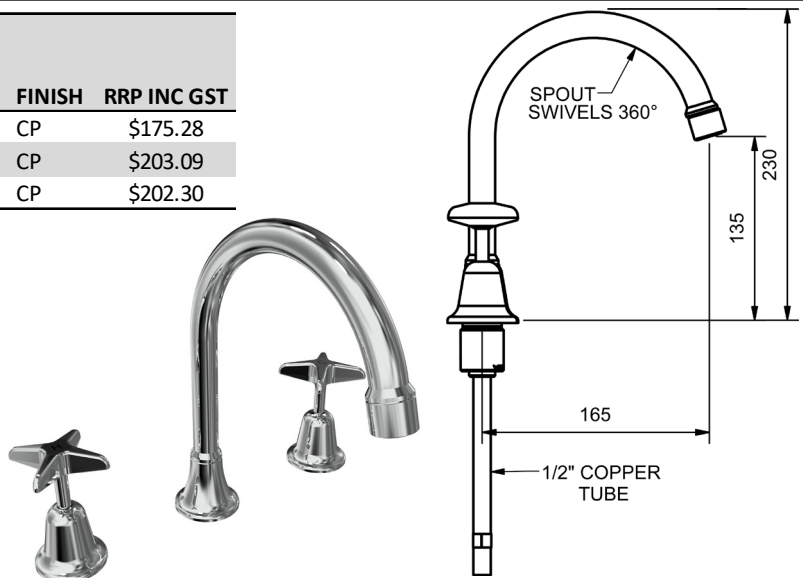

SOUTHERN CROSS HOB SINK SETS

HOB SINK SET TO SUIT STAINLESS STEEL			
4 STAR WELS - 7.5 LPM	MODEL	FINISH	RRP INC GST
JUMPER VALVE - CHROME	SXFBSSG	CP	$175.28
3/4 TURN - CHROME	SXCDFBSSG	CP	$203.09
RAMSEAL - CHROME	SXRFBSSG	CP	$202.30