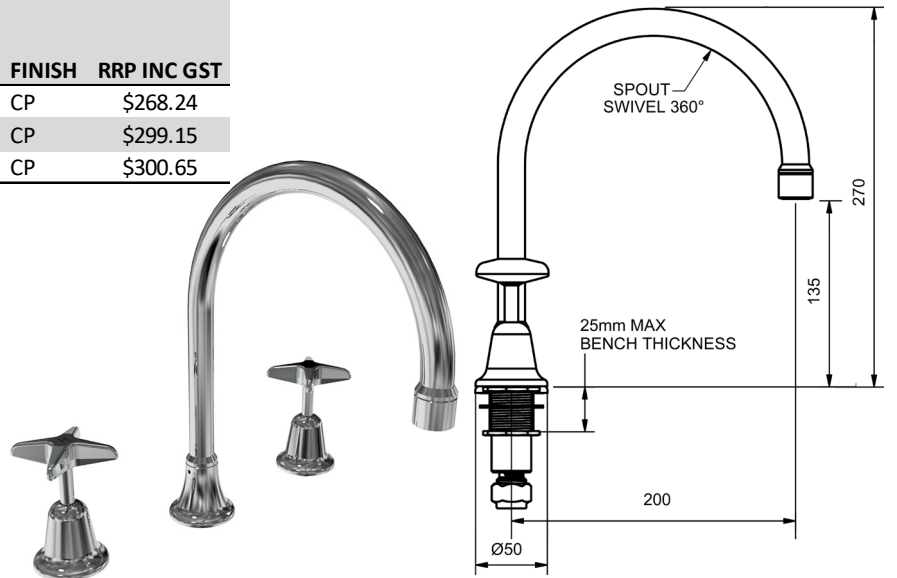

SOUTHERN CROSS TWIN SINK MIXER SETS

TWIN SINK MIXER

4 STAR WELS - 7.5 LPM	MODEL	FINISH	RRP INC GST
JUMPER VALVE - CHROME	SXTWS	CP	\$233.72
3/4 TURN - CHROME	SXCDTWS	CP	\$263.47
RAMSEAL - CHROME	SXRSTWS	CP	\$264.13

ALL PRICES ARE RRP INCLUDING GST

CHROME

SOUTHERN CROSS HOB SPA SETS

HOB SPA SET			
	MODEL	FINISH	RRP INC GST
JUMPER VALVE - CHROME	SXSPA H	CP	\$268.24
3/4 TURN - CHROME	SXCDSPA H	CP	\$299.15
RAMSEAL - CHROME	SXRSSPA H	CP	\$300.65