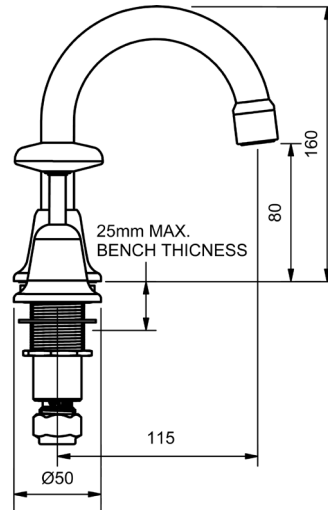

SOUTHERN CROSS BASIN SETS - FIXED SPOUT

BASIN SET FIXED SPOUT 4 STAR WELS - 7.5 LPM			
	MODEL	FINISH	RRP INC GST
JUMPER VALVE - CHROME	SXBSAG	CP	$154.05
3/4 TURN - CHROME	SXCDBSAG	CP	$181.13
RAMSEAL - CHROME	SXRSBSAG	CP	$179.84

BASIN SET FIXED SPOUT 6 STAR WELS - 4.5 LPM			
	MODEL	FINISH	RRP INC GST
JUMPER VALVE - CHROME	SXBSAG6	CP	$154.05
3/4 TURN - CHROME	SXCDBSAG6	CP	$181.13
RAMSEAL - CHROME	SXRSBSAG6	CP	$179.84