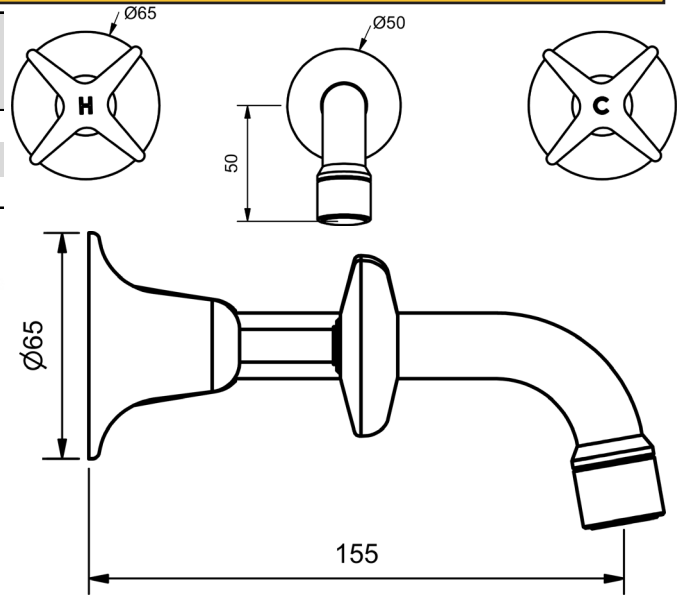

CHROME

SOUTHERN CROSS BATH SETS

BATH SETS			
	MODEL	FINISH	RRP INC GST
JUMPER VALVE - CHROME	SXBHS	CP	$106.23
3/4 TURN - CHROME	SXCDBHS	CP	$131.73
RAMSEAL - CHROME	SXRSBHS	CP	$129.25