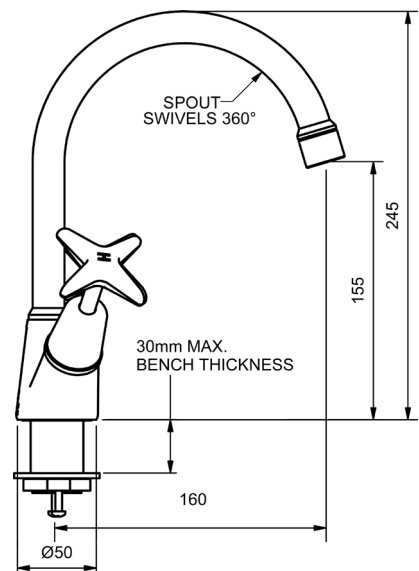

ALL PRICES ARE RRP INCLUDING GST