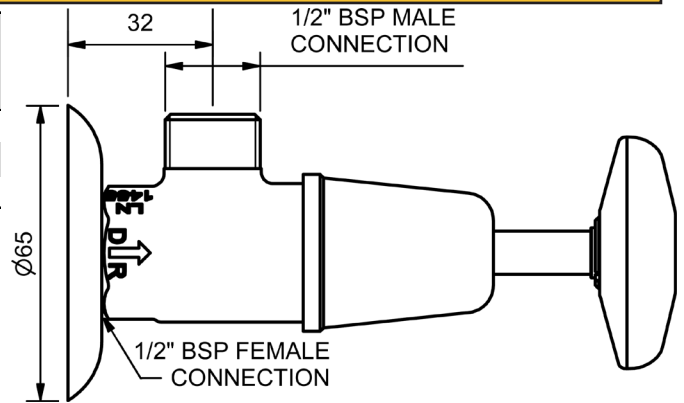

CHROME

SOUTHERN CROSS CISTERN COCKS

CISTERN COCKS				
	MODEL	FINISH	RRP	INC GST
JUMPER VALVE - CHROME	SXCC	CP	$46.48	
3/4 TURN - CHROME	SXCDCC	CP	$59.00	
RAMSEAL - CHROME	SXRSCC	CP	$57.60