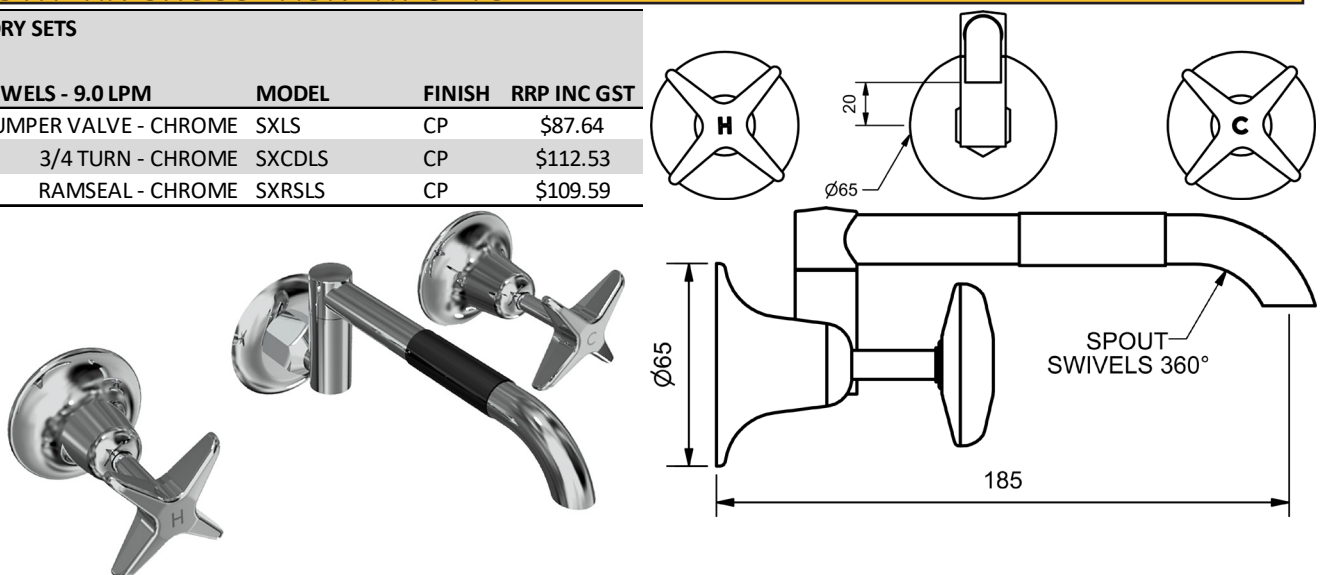

SOUTHERN CROSS LAUNDRY SETS

LAUNDRY SETS			
3 STAR WELS - 9.0 LPM			
	MODEL	FINISH	RRP INC GST
JUMPER VALVE - CHROME	SXLS	CP	$87.64
3/4 TURN - CHROME	SXCDLS	CP	$112.53
RAMSEAL - CHROME	SXRSL S	CP	$109.59