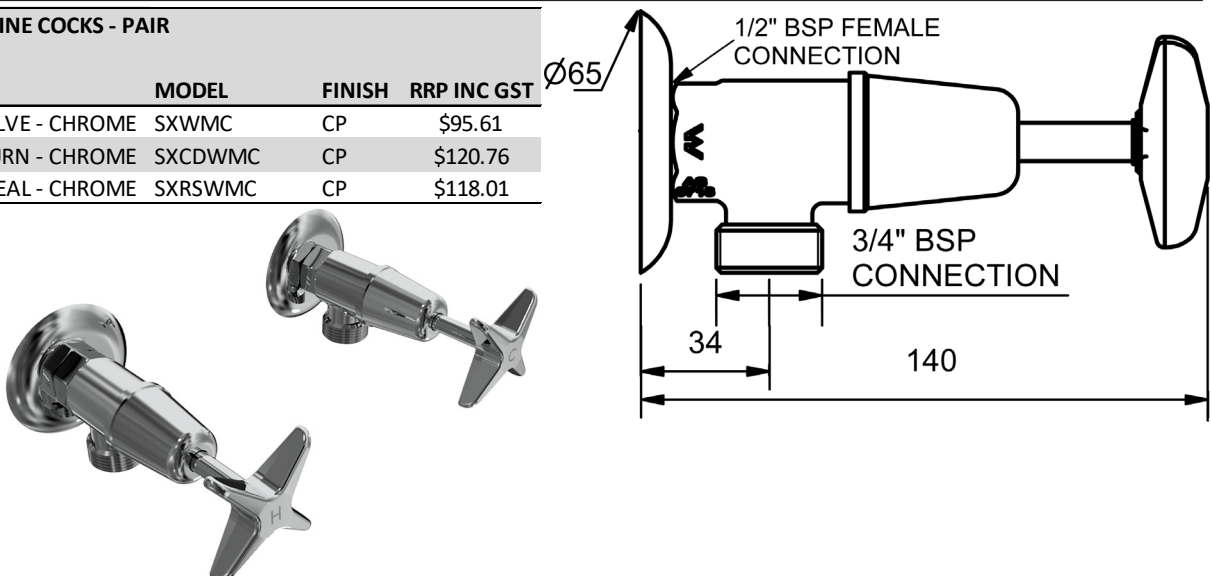

SOUTHERN CROSS WASHING MACHINE COCK SETS

WASHING MACHINE COCKS - PAIR

	MODEL	FINISH	RRP INC GST
JUMPER VALVE - CHROME	SXWMC	CP	$95.61
3/4 TURN - CHROME	SXCDWMC	CP	$120.76
RAMSEAL - CHROME	SXRSWMC	CP	$118.01