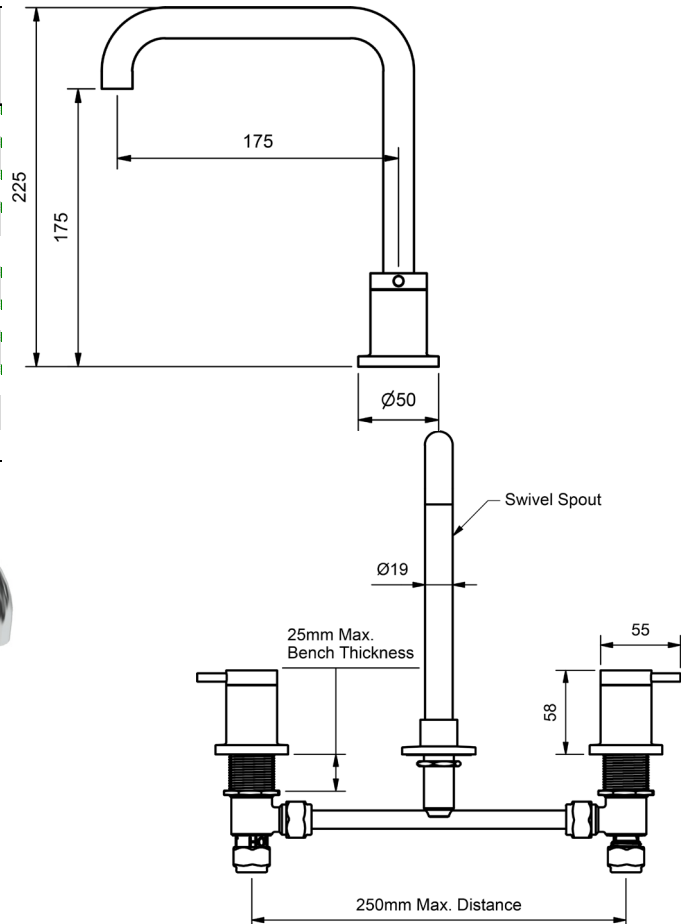

PARK PIN

MODEL CODE + FINISH CODE = ITEM CODE

RAM
TAPWARE

PARK PIN HOB SINK SETS

HOB SINK SET TO SUIT STAINLESS STEEL

1/4 TURN CERAMIC

4 STAR WELS - 7.5 LPM

	MODEL	FINISH	RRP INC GST
CHROME	PKCLCDFBSSQ	CP	\$287.81
BRUSHED CHROME	PKCLCDFBSSQ	BC	\$490.10
BRUSHED NICKEL	PKCLCDFBSSQ	BN	\$490.10
SATIN CHROME	PKCLCDFBSSQ	SC	\$446.19
BRUSHED BLACK SAPPHIRE	PKCLCDFBSSQ	BBS	\$490.10
GUNMETAL	PKCLCDFBSSQ	GM	\$446.19
MATT BLACK	PKCLCDFBSSQ	MB	\$446.19
MATT WHITE & CHROME	PKCLCDFBSSQ	MWC	\$482.43
WHITE & CHROME	PKCLCDFBSSQ	WHC	\$482.43
GOLD	PKCLCDFBSSQ	GP	\$668.83
BRUSHED GOLD	PKCLCDFBSSQ	BG	\$719.35

PARK PIN VANITEE SINK SETS

VANITEE SINK SET TO SUIT STONE BENCH

1/4 TURN CERAMIC

4 STAR WELS - 7.5 LPM

	MODEL	FINISH	RRP INC GST
CHROME	PKCLDFBVSSQ	CP	\$322.50
BRUSHED CHROME	PKCLDFBVSSQ	BC	\$524.78
BRUSHED NICKEL	PKCLDFBVSSQ	BN	\$524.78
SATIN CHROME	PKCLDFBVSSQ	SC	\$480.76
BRUSHED BLACK SAPPHIRE	PKCLDFBVSSQ	BBS	\$524.78
GUNMETAL	PKCLDFBVSSQ	GM	\$480.76
MATT BLACK	PKCLDFBVSSQ	MB	\$480.76
MATT WHITE & CHROME	PKCLDFBVSSQ	MWC	\$544.88
WHITE & CHROME	PKCLDFBVSSQ	WHC	\$544.88
GOLD	PKCLDFBVSSQ	GP	\$715.78
BRUSHED GOLD	PKCLDFBVSSQ	BG	\$766.14