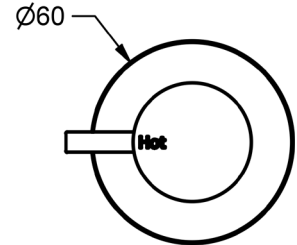

PARK PIN WALL STOPS

WALL TOP ASSEMBLY
1/4 TURN CERAMIC

	MODEL	FINISH	RRP INC GST
CHROME	PKCLCDWS	CP	\$152.64
BRUSHED CHROME	PKCLCDWS	BC	\$286.26
BRUSHED NICKEL	PKCLCDWS	BN	\$286.26
SATIN CHROME	PKCLCDWS	SC	\$250.25
BRUSHED BLACK SAPPHIRE	PKCLCDWS	BBS	\$286.26
GUNMETAL	PKCLCDWS	GM	\$250.25
MATT BLACK	PKCLCDWS	MB	\$250.25
MATT WHITE & CHROME	PKCLCDWS	MWC	\$319.39
WHITE & CHROME	PKCLCDWS	WHC	\$319.39
GOLD	PKCLCDWS	GP	\$376.07
BRUSHED GOLD	PKCLCDWS	BG	\$417.25

PARK PIN

MODEL CODE + FINISH CODE = ITEM CODE

RAM
TAPWARE

PARK PIN BASIN SETS - FIXED SPOUT

BASIN SET			
1/4 TURN CERAMIC - FIXED SPOUT			
4 STAR WELS - 7.5 LPM	MODEL	FINISH	RRP INC GST
CHROME	PKCLCDBSAQ	CP	\$272.38
BRUSHED CHROME	PKCLCDBSAQ	BC	\$474.65
BRUSHED NICKEL	PKCLCDBSAQ	BN	\$474.65
SATIN CHROME	PKCLCDBSAQ	SC	\$430.64
BRUSHED BLACK SAPPHIRE	PKCLCDBSAQ	BBS	\$474.65
GUNMETAL	PKCLCDBSAQ	GM	\$430.64
MATT BLACK	PKCLCDBSAQ	MB	\$430.64
MATT WHITE & CHROME	PKCLCDBSAQ	MWC	\$467.00
WHITE & CHROME	PKCLCDBSAQ	WHC	\$467.00
GOLD	PKCLCDBSAQ	GP	\$651.12
BRUSHED GOLD	PKCLCDBSAQ	BG	\$701.50