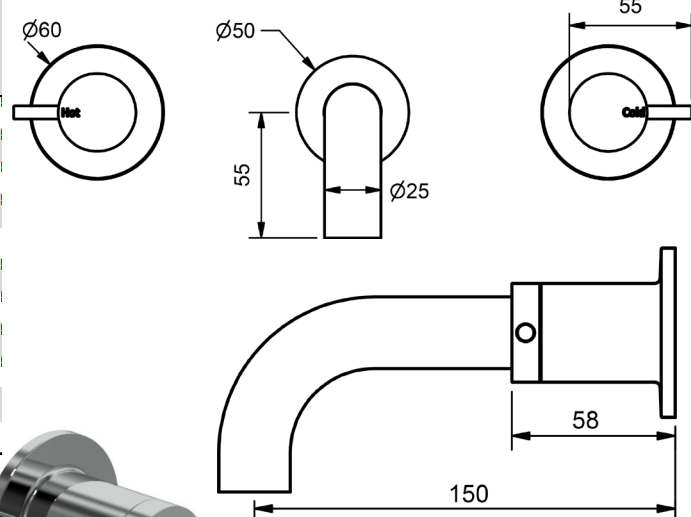

PARK PIN

MODEL CODE + FINISH CODE = ITEM CODE

RAM
TAPWARE

PARK PIN WALL BASIN SETS

WALL BASIN SET

1/4 TURN CERAMIC

4 STAR WELS - 7.5 LPM

	MODEL	FINISH	RRP INC GST
CHROME	PKCLCDWBSAQ	CP	\$206.36
BRUSHED CHROME	PKCLCDWBSAQ	BC	\$400.13
BRUSHED NICKEL	PKCLCDWBSAQ	BN	\$400.13
SATIN CHROME	PKCLCDWBSAQ	SC	\$355.88
BRUSHED BLACK SAPPHIRE	PKCLCDWBSAQ	BBS	\$400.13
GUNMETAL	PKCLCDWBSAQ	GM	\$355.88
MATT BLACK	PKCLCDWBSAQ	MB	\$355.88
MATT WHITE & CHROME	PKCLCDWBSAQ	MWC	\$400.97
WHITE & CHROME	PKCLCDWBSAQ	WHC	\$400.97
GOLD	PKCLCDWBSAQ	GP	\$610.78
BRUSHED GOLD	PKCLCDWBSAQ	BG	\$661.71

WALL BASIN SET

1/4 TURN CERAMIC

6 STAR WELS - 4.5 LPM

	MODEL	FINISH	RRP INC GST
CHROME	PKCLCDWBSAQ6	CP	\$206.36
BRUSHED CHROME	PKCLCDWBSAQ6	BC	\$400.13
BRUSHED NICKEL	PKCLCDWBSAQ6	BN	\$400.13
SATIN CHROME	PKCLCDWBSAQ6	SC	\$355.88
BRUSHED BLACK SAPPHIRE	PKCLCDWBSAQ6	BBS	\$400.13
GUNMETAL	PKCLCDWBSAQ6	GM	\$355.88
MATT BLACK	PKCLCDWBSAQ6	MB	\$355.88
MATT WHITE & CHROME	PKCLCDWBSAQ6	MWC	\$400.97
WHITE & CHROME	PKCLCDWBSAQ6	WHC	\$400.97
GOLD	PKCLCDWBSAQ6	GP	\$610.78
BRUSHED GOLD	PKCLCDWBSAQ6	BG	\$661.71

PARK PIN BATH SETS

BATH SET

1/4 TURN CERAMIC

	MODEL	FINISH	RRP INC GST
CHROME	PKCLCDBHSQ	CP	\$193.91
BRUSHED CHROME	PKCLCDBHSQ	BC	\$385.07
BRUSHED NICKEL	PKCLCDBHSQ	BN	\$385.07
SATIN CHROME	PKCLCDBHSQ	SC	\$340.08
BRUSHED BLACK SAPPHIRE	PKCLCDBHSQ	BBS	\$385.07
GUNMETAL	PKCLCDBHSQ	GM	\$340.08
MATT BLACK	PKCLCDBHSQ	MB	\$340.08
MATT WHITE & CHROME	PKCLCDBHSQ	MWC	\$388.42
WHITE & CHROME	PKCLCDBHSQ	WHC	\$388.42
GOLD	PKCLCDBHSQ	GP	\$527.60
BRUSHED GOLD	PKCLCDBHSQ	BG	\$579.21