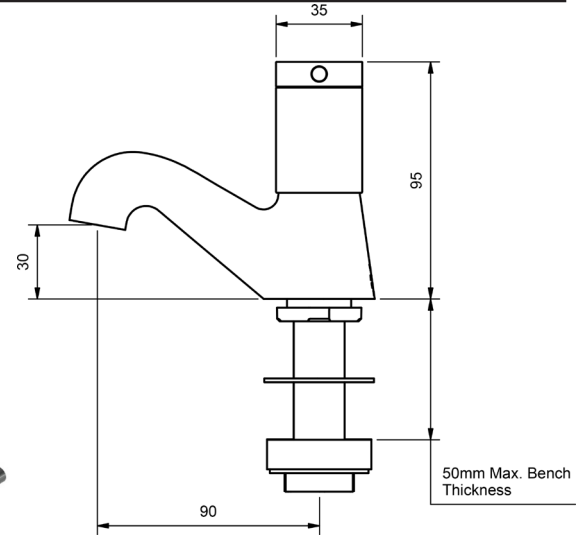

PARK PIN PILLAR COCK SETS

PILLAR COCKS - PAIR 1/4 TURN CERAMIC 4 STAR WELS - 7.5 LPM			
	MODEL	FINISH	RRP INC GST
CHROME	PKCLDPC	CP	$266.28
BRUSHED CHROME	PKCLDPC	BC	$467.00
BRUSHED NICKEL	PKCLDPC	BN	$467.00
SATIN CHROME	PKCLDPC	SC	$431.12
BRUSHED BLACK SAPPHIRE	PKCLDPC	BBS	$467.00
GUNMETAL	PKCLDPC	GM	$431.12
MATT BLACK	PKCLDPC	MB	$431.12
MATT WHITE & CHROME	PKCLDPC	MWC	$433.03
WHITE & CHROME	PKCLDPC	WHC	$433.03
GOLD	PKCLDPC	GP	$675.55
BRUSHED GOLD	PKCLDPC	BG	$716.74

PARK PIN WASHING MACHINE COCK SETS

WASHING MACHINE COCKS - PAIR 1/4 TURN CERAMIC			
	MODEL	FINISH	RRP INC GST
CHROME	PKCLDWMC	CP	$178.95
BRUSHED CHROME	PKCLDWMC	BC	$331.00
BRUSHED NICKEL	PKCLDWMC	BN	$331.00
SATIN CHROME	PKCLDWMC	SC	$294.75
BRUSHED BLACK SAPPHIRE	PKCLDWMC	BBS	$331.00
GUNMETAL	PKCLDWMC	GM	$294.75
MATT BLACK	PKCLDWMC	MB	$294.75
MATT WHITE & CHROME	PKCLDWMC	MWC	$345.70
WHITE & CHROME	PKCLDWMC	WHC	$345.70
GOLD	PKCLDWMC	GP	$480.66
BRUSHED GOLD	PKCLDWMC	BG	$522.25