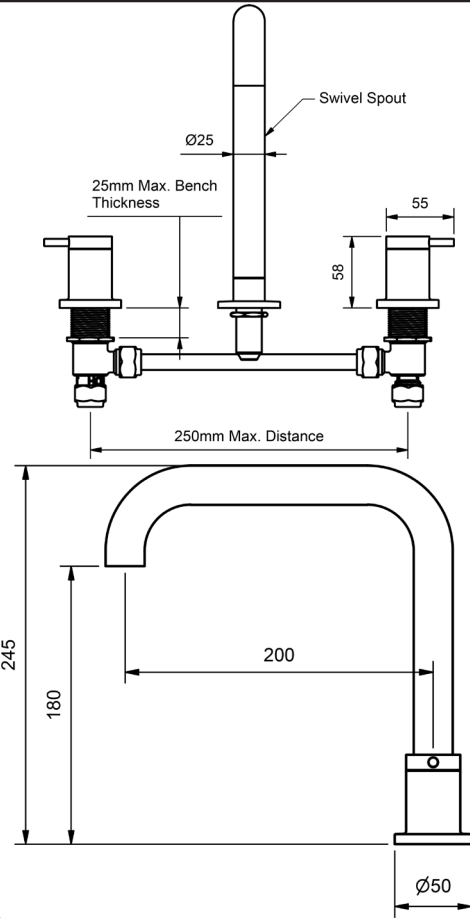

PARK PIN

MODEL CODE + FINISH CODE = ITEM CODE

RAM
TAPWARE

PARK PIN HOB SPA SETS

HOB SPA SET
1/4 TURN CERAMIC

	MODEL	FINISH	RRP INC GST
CHROME	PKCLCDSPAHQ	CP	$325.26
BRUSHED CHROME	PKCLCDSPAHQ	BC	$541.30
BRUSHED NICKEL	PKCLCDSPAHQ	BN	$541.30
SATIN CHROME	PKCLCDSPAHQ	SC	$487.34
BRUSHED BLACK SAPPHIRE	PKCLCDSPAHQ	BBS	$541.30
GUNMETAL	PKCLCDSPAHQ	GM	$487.34
MATT BLACK	PKCLCDSPAHQ	MB	$487.34
MATT WHITE & CHROME	PKCLCDSPAHQ	MWC	$547.63
WHITE & CHROME	PKCLCDSPAHQ	WHC	$547.63
GOLD	PKCLCDSPAHQ	GP	$731.28
BRUSHED GOLD	PKCLCDSPAHQ	BG	$793.19

PARK PIN WALL SPA SETS

WALL SPA SET
1/4 TURN CERAMIC

	MODEL	FINISH	RRP INC GST
CHROME	PKCLCDSPAQQ	CP	$201.09
BRUSHED CHROME	PKCLCDSPAQQ	BC	$394.87
BRUSHED NICKEL	PKCLCDSPAQQ	BN	$394.87
SATIN CHROME	PKCLCDSPAQQ	SC	$350.62
BRUSHED BLACK SAPPHIRE	PKCLCDSPAQQ	BBS	$394.87
GUNMETAL	PKCLCDSPAQQ	GM	$350.62
MATT BLACK	PKCLCDSPAQQ	MB	$350.62
MATT WHITE & CHROME	PKCLCDSPAQQ	MWC	$395.70
WHITE & CHROME	PKCLCDSPAQQ	WHC	$395.70
GOLD	PKCLCDSPAQQ	GP	$604.74
BRUSHED GOLD	PKCLCDSPAQQ	BG	$655.67