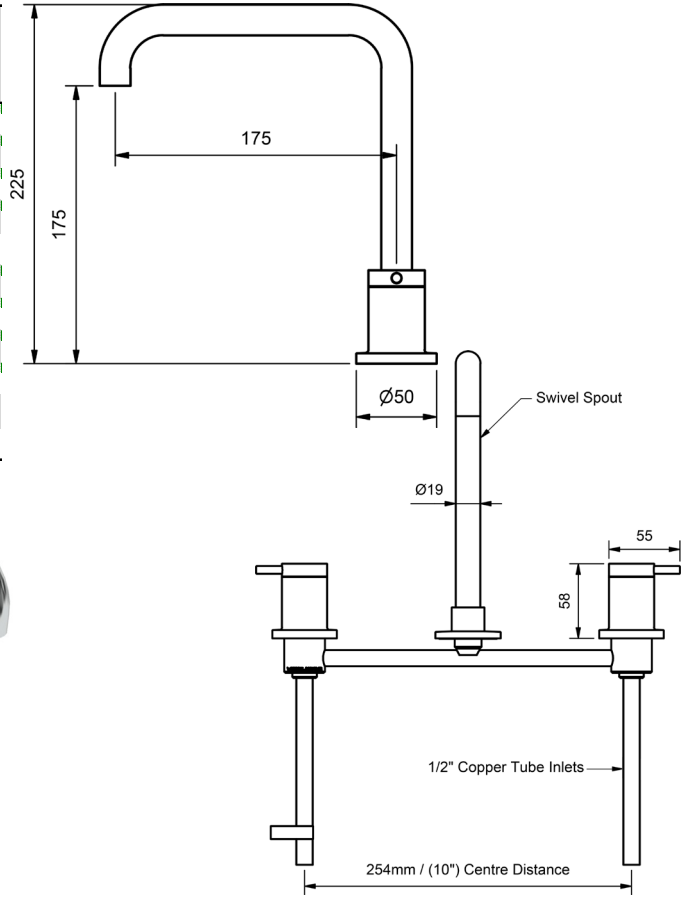

PARK PIN

MODEL CODE + FINISH CODE = ITEM CODE

RAM
TAPWARE

PARK PIN HOB SINK SETS

HOB SINK SET TO SUIT STAINLESS STEEL

1/4 TURN CERAMIC

4 STAR WELS - 7.5 LPM

	MODEL	FINISH	RRP INC GST
CHROME	PKCLCDFBSSQ	CP	\$287.81
BRUSHED CHROME	PKCLCDFBSSQ	BC	\$490.10
BRUSHED NICKEL	PKCLCDFBSSQ	BN	\$490.10
SATIN CHROME	PKCLCDFBSSQ	SC	\$446.19
BRUSHED BLACK SAPPHIRE	PKCLCDFBSSQ	BBS	\$490.10
GUNMETAL	PKCLCDFBSSQ	GM	\$446.19
MATT BLACK	PKCLCDFBSSQ	MB	\$446.19
MATT WHITE & CHROME	PKCLCDFBSSQ	MWC	\$482.43
WHITE & CHROME	PKCLCDFBSSQ	WHC	\$482.43
GOLD	PKCLCDFBSSQ	GP	\$668.83
BRUSHED GOLD	PKCLCDFBSSQ	BG	\$719.35

PARK PIN VANITEE SINK SETS

VANITEE SINK SET TO SUIT STONE BENCH

1/4 TURN CERAMIC

4 STAR WELS - 7.5 LPM

	MODEL	FINISH	RRP INC GST
CHROME	PKCLDFBVSSQ	CP	\$322.50
BRUSHED CHROME	PKCLDFBVSSQ	BC	\$524.78
BRUSHED NICKEL	PKCLDFBVSSQ	BN	\$524.78
SATIN CHROME	PKCLDFBVSSQ	SC	\$480.76
BRUSHED BLACK SAPPHIRE	PKCLDFBVSSQ	BBS	\$524.78
GUNMETAL	PKCLDFBVSSQ	GM	\$480.76
MATT BLACK	PKCLDFBVSSQ	MB	\$480.76
MATT WHITE & CHROME	PKCLDFBVSSQ	MWC	\$544.88
WHITE & CHROME	PKCLDFBVSSQ	WHC	\$544.88
GOLD	PKCLDFBVSSQ	GP	\$715.78
BRUSHED GOLD	PKCLDFBVSSQ	BG	\$766.14