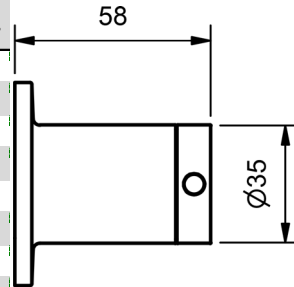

PARK PIN WALL STOPS

WALL TOP ASSEMBLY
1/4 TURN CERAMIC

	MODEL	FINISH	RRP INC GST
CHROME	PKCLCDWS	CP	\$152.64
BRUSHED CHROME	PKCLCDWS	BC	\$286.26
BRUSHED NICKEL	PKCLCDWS	BN	\$286.26
SATIN CHROME	PKCLCDWS	SC	\$250.25
BRUSHED BLACK SAPPHIRE	PKCLCDWS	BBS	\$286.26
GUNMETAL	PKCLCDWS	GM	\$250.25
MATT BLACK	PKCLCDWS	MB	\$250.25
MATT WHITE & CHROME	PKCLCDWS	MWC	\$319.39
WHITE & CHROME	PKCLCDWS	WHC	\$319.39
GOLD	PKCLCDWS	GP	\$376.07
BRUSHED GOLD	PKCLCDWS	BG	\$417.25