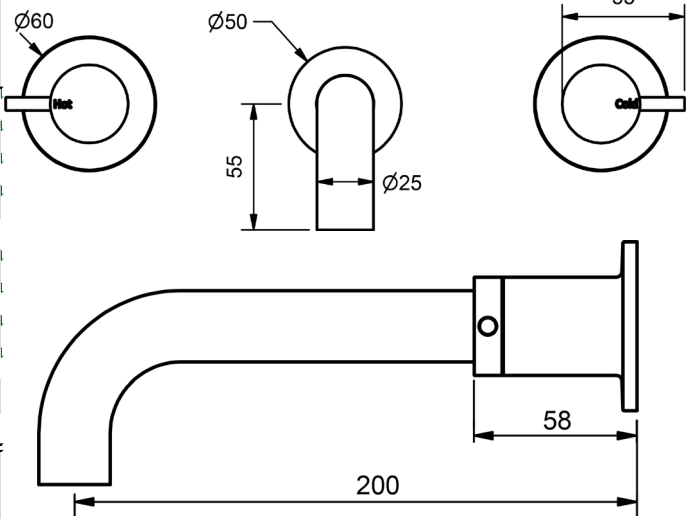

PARK PIN

MODEL CODE + FINISH CODE = ITEM CODE

RAM
TAPWARE

PARK PIN WALL BASIN SETS

WALL BASIN SET

1/4 TURN CERAMIC

4 STAR WELS - 7.5 LPM

	MODEL	FINISH	RRP INC GST
CHROME	PKCLCDWBSAQ	CP	\$206.36
BRUSHED CHROME	PKCLCDWBSAQ	BC	\$400.13
BRUSHED NICKEL	PKCLCDWBSAQ	BN	\$400.13
SATIN CHROME	PKCLCDWBSAQ	SC	\$355.88
BRUSHED BLACK SAPPHIRE	PKCLCDWBSAQ	BBS	\$400.13
GUNMETAL	PKCLCDWBSAQ	GM	\$355.88
MATT BLACK	PKCLCDWBSAQ	MB	\$355.88
MATT WHITE & CHROME	PKCLCDWBSAQ	MWC	\$400.97
WHITE & CHROME	PKCLCDWBSAQ	WHC	\$400.97
GOLD	PKCLCDWBSAQ	GP	\$610.78
BRUSHED GOLD	PKCLCDWBSAQ	BG	\$661.71