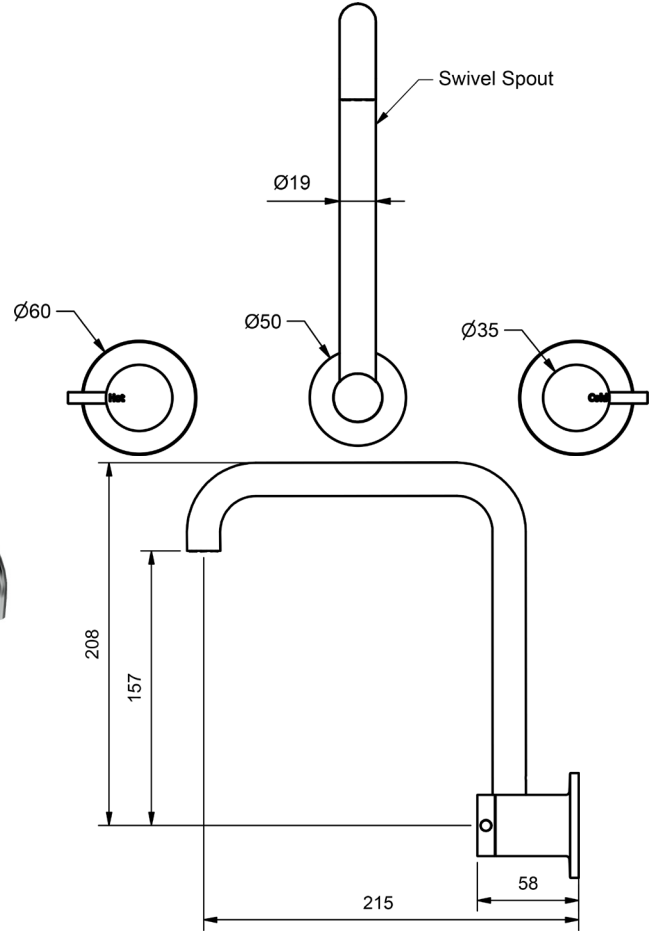

PARK PIN WALL SINK OR LAUNDRY SETS

WALL SINK/LAUNDRY SET			
1/4 TURN CERAMIC			
4 STAR WELS - 7.5 LPM	MODEL	FINISH	RRP INC GST
CHROME	PKCLDWSSQ	CP	$238.41
BRUSHED CHROME	PKCLDWSSQ	BC	$440.69
BRUSHED NICKEL	PKCLDWSSQ	BN	$440.69
SATIN CHROME	PKCLDWSSQ	SC	$396.67
BRUSHED BLACK SAPPHIRE	PKCLDWSSQ	BBS	$440.69
GUNMETAL	PKCLDWSSQ	GM	$396.67
MATT BLACK	PKCLDWSSQ	MB	$396.67
MATT WHITE & CHROME	PKCLDWSSQ	MWC	$451.45
WHITE & CHROME	PKCLDWSSQ	WHC	$451.45
GOLD	PKCLDWSSQ	GP	$651.54
BRUSHED GOLD	PKCLDWSSQ	BG	$701.91