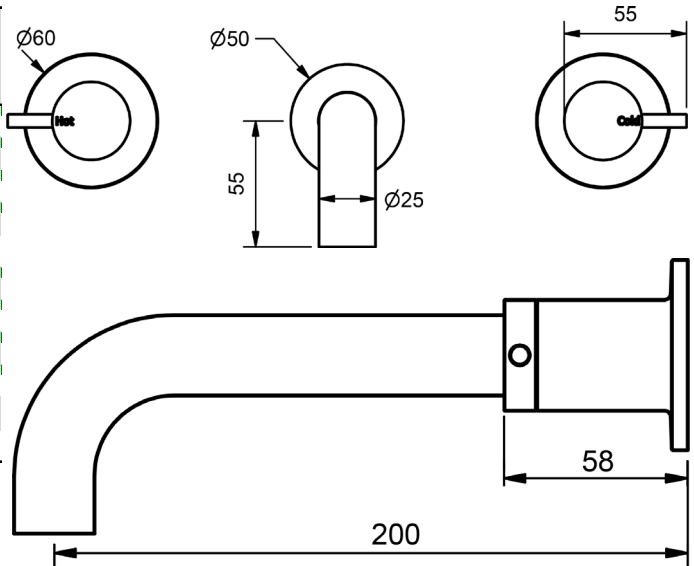

PARK PIN WALL SPA SETS

WALL SPA SET
1/4 TURN CERAMIC

	MODEL	FINISH	RRP INC GST
CHROME	PKCLCDSPAQQ	CP	$201.09
BRUSHED CHROME	PKCLCDSPAQQ	BC	$394.87
BRUSHED NICKEL	PKCLCDSPAQQ	BN	$394.87
SATIN CHROME	PKCLCDSPAQQ	SC	$350.62
BRUSHED BLACK SAPPHIRE	PKCLCDSPAQQ	BBS	$394.87
GUNMETAL	PKCLCDSPAQQ	GM	$350.62
MATT BLACK	PKCLCDSPAQQ	MB	$350.62
MATT WHITE & CHROME	PKCLCDSPAQQ	MWC	$395.70
WHITE & CHROME	PKCLCDSPAQQ	WHC	$395.70
GOLD	PKCLCDSPAQQ	GP	$604.74
BRUSHED GOLD	PKCLCDSPAQQ	BG	$655.67