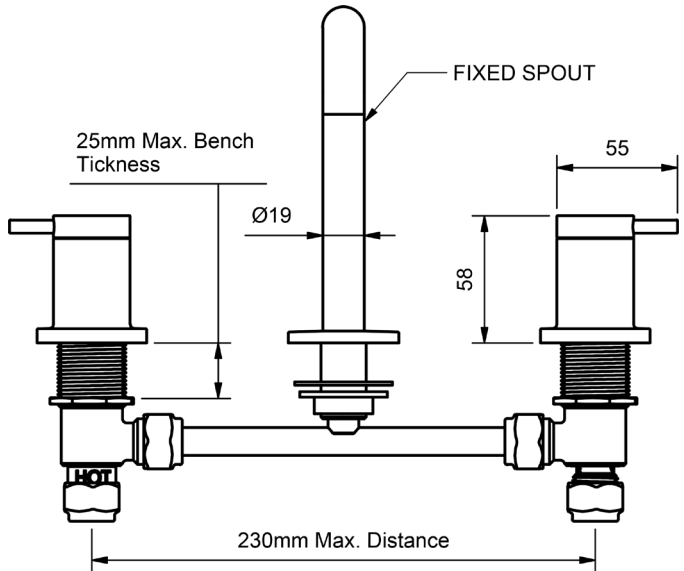

PARK PIN BASIN SETS - FIXED SPOUT

BASIN SET			
1/4 TURN CERAMIC - FIXED SPOUT			
4 STAR WELS - 7.5 LPM	MODEL	FINISH	RRP INC GST
CHROME	PKCLCDBSAQ	CP	$272.38
BRUSHED CHROME	PKCLCDBSAQ	BC	$474.65
BRUSHED NICKEL	PKCLCDBSAQ	BN	$474.65
SATIN CHROME	PKCLCDBSAQ	SC	$430.64
BRUSHED BLACK SAPPHIRE	PKCLCDBSAQ	BBS	$474.65
GUNMETAL	PKCLCDBSAQ	GM	$430.64
MATT BLACK	PKCLCDBSAQ	MB	$430.64
MATT WHITE & CHROME	PKCLCDBSAQ	MWC	$467.00
WHITE & CHROME	PKCLCDBSAQ	WHC	$467.00
GOLD	PKCLCDBSAQ	GP	$651.12
BRUSHED GOLD	PKCLCDBSAQ	BG	$701.50

BASIN SET			
1/4 TURN CERAMIC - FIXED SPOUT			
6 STAR WELS - 4.5 LPM	MODEL	FINISH	RRP INC GST
CHROME	PKCLCDBSAQ6	CP	$272.38
BRUSHED CHROME	PKCLCDBSAQ6	BC	$474.65
BRUSHED NICKEL	PKCLCDBSAQ6	BN	$474.65
SATIN CHROME	PKCLCDBSAQ6	SC	$430.64
BRUSHED BLACK SAPPHIRE	PKCLCDBSAQ6	BBS	$474.65
GUNMETAL	PKCLCDBSAQ6	GM	$430.64
MATT BLACK	PKCLCDBSAQ6	MB	$430.64
MATT WHITE & CHROME	PKCLCDBSAQ6	MWC	$467.00
WHITE & CHROME	PKCLCDBSAQ6	WHC	$467.00
GOLD	PKCLCDBSAQ6	GP	$651.12
BRUSHED GOLD	PKCLCDBSAQ6	BG	$701.50