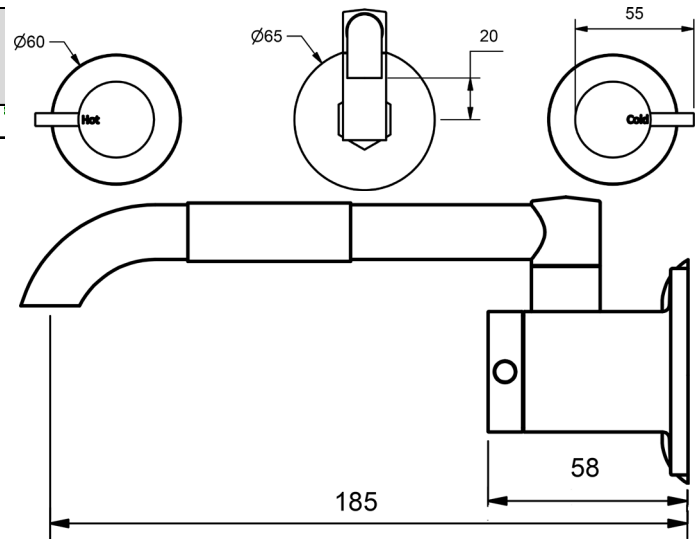

PARK PIN LAUNDRY SETS

LAUNDRY SET			
1/4 TURN CERAMIC			
3 STAR WELS - 9.0 LPM	MODEL	FINISH	RRP INC GST
CHROME	PKCLDLS	CP	$170.81