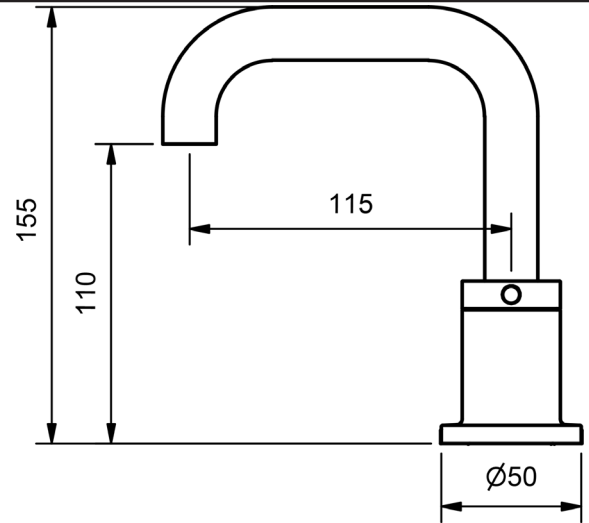

PARK PIN BASIN SETS - SWIVEL SPOUT

BASIN SET				
1/4 TURN CERAMIC - SWIVEL SPOUT				
4 STAR WELS - 7.5 LPM	MODEL	FINISH	RRP	INC GST
CHROME	PKCLCDBSAQS	CP	$278.95	
BRUSHED CHROME	PKCLCDBSAQS	BC	$481.25	
BRUSHED NICKEL	PKCLCDBSAQS	BN	$481.25	
SATIN CHROME	PKCLCDBSAQS	SC	$437.22	
BRUSHED BLACK SAPPHIRE	PKCLCDBSAQS	BBS	$481.25	
GUNMETAL	PKCLCDBSAQS	GM	$437.22	
MATT BLACK	PKCLCDBSAQS	MB	$437.22	
MATT WHITE & CHROME	PKCLCDBSAQS	MWC	$473.58	
WHITE & CHROME	PKCLCDBSAQS	WHC	$473.58	
GOLD	PKCLCDBSAQS	GP	$658.68	
BRUSHED GOLD	PKCLCDBSAQS	BG	$709.05	

BASIN SET				
1/4 TURN CERAMIC - SWIVEL SPOUT				
6 STAR WELS - 4.5 LPM	MODEL	FINISH	RRP	INC GST
CHROME	PKCLCDBSAQS6	CP	$278.95	
BRUSHED CHROME	PKCLCDBSAQS6	BC	$481.25	
BRUSHED NICKEL	PKCLCDBSAQS6	BN	$481.25	
SATIN CHROME	PKCLCDBSAQS6	SC	$437.22	
BRUSHED BLACK SAPPHIRE	PKCLCDBSAQS6	BBS	$481.25	
GUNMETAL	PKCLCDBSAQS6	GM	$437.22	
MATT BLACK	PKCLCDBSAQS6	MB	$437.22	
MATT WHITE & CHROME	PKCLCDBSAQS6	MWC	$473.58	
WHITE & CHROME	PKCLCDBSAQS6	WHC	$473.58	
GOLD	PKCLCDBSAQS6	GP	$658.68	
BRUSHED GOLD	PKCLCDBSAQS6	BG	$709.05