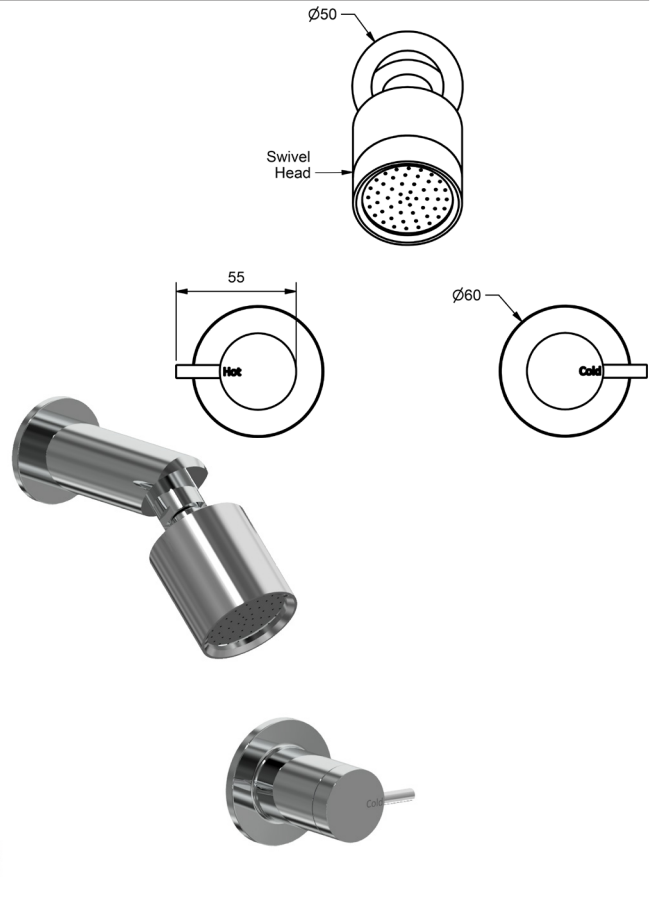

PARK PIN BATH SETS

BATH SET

1/4 TURN CERAMIC

	MODEL	FINISH	RRP INC GST
CHROME	PKCLCDBHSQ	CP	\$193.91
BRUSHED CHROME	PKCLCDBHSQ	BC	\$385.07
BRUSHED NICKEL	PKCLCDBHSQ	BN	\$385.07
SATIN CHROME	PKCLCDBHSQ	SC	\$340.08
BRUSHED BLACK SAPPHIRE	PKCLCDBHSQ	BBS	\$385.07
GUNMETAL	PKCLCDBHSQ	GM	\$340.08
MATT BLACK	PKCLCDBHSQ	MB	\$340.08
MATT WHITE & CHROME	PKCLCDBHSQ	MWC	\$388.42
WHITE & CHROME	PKCLCDBHSQ	WHC	\$388.42
GOLD	PKCLCDBHSQ	GP	\$527.60
BRUSHED GOLD	PKCLCDBHSQ	BG	\$579.21

PARK PIN ALL DIRECTIONAL SHOWER SETS

ALL DIRECTIONAL SHOWER SET			
1/4 TURN CERAMIC			
3 STAR WELS - 9.0 LPM	MODEL	FINISH	RRP INC GST
CHROME	PKCLCDSHS	CP	\$218.19

PARK PIN SILENO SHOWER SETS

SILENO SHOWER SET			
1/4 TURN CERAMIC			
3 STAR WELS - 9.0 LPM	MODEL	FINISH	RRP INC GST
CHROME	PKCLCDSHSH	CP	\$241.04
BRUSHED CHROME	PKCLCDSHSH	BC	\$489.13
BRUSHED NICKEL	PKCLCDSHSH	BN	\$489.13
SATIN CHROME	PKCLCDSHSH	SC	\$426.33
BRUSHED BLACK SAPPHIRE	PKCLCDSHSH	BBS	\$489.13
GUNMETAL	PKCLCDSHSH	GM	\$426.33
MATT BLACK	PKCLCDSHSH	MB	\$426.33
MATT WHITE & CHROME	PKCLCDSHSH	MWC	\$435.55
WHITE & CHROME	PKCLCDSHSH	WHC	\$435.55
GOLD	PKCLCDSHSH	GP	\$720.58
BRUSHED GOLD	PKCLCDSHSH	BG	\$792.77

PARK PIN

MODEL CODE + FINISH CODE = ITEM CODE

RAM
TAPWARE

PARK PIN HOB SINK SETS

HOB SINK SET TO SUIT STAINLESS STEEL

1/4 TURN CERAMIC

4 STAR WELS - 7.5 LPM

	MODEL	FINISH	RRP INC GST
CHROME	PKCLCDFBSSQ	CP	\$287.81
BRUSHED CHROME	PKCLCDFBSSQ	BC	\$490.10
BRUSHED NICKEL	PKCLCDFBSSQ	BN	\$490.10
SATIN CHROME	PKCLCDFBSSQ	SC	\$446.19
BRUSHED BLACK SAPPHIRE	PKCLCDFBSSQ	BBS	\$490.10
GUNMETAL	PKCLCDFBSSQ	GM	\$446.19
MATT BLACK	PKCLCDFBSSQ	MB	\$446.19
MATT WHITE & CHROME	PKCLCDFBSSQ	MWC	\$482.43
WHITE & CHROME	PKCLCDFBSSQ	WHC	\$482.43
GOLD	PKCLCDFBSSQ	GP	\$668.83
BRUSHED GOLD	PKCLCDFBSSQ	BG	\$719.35