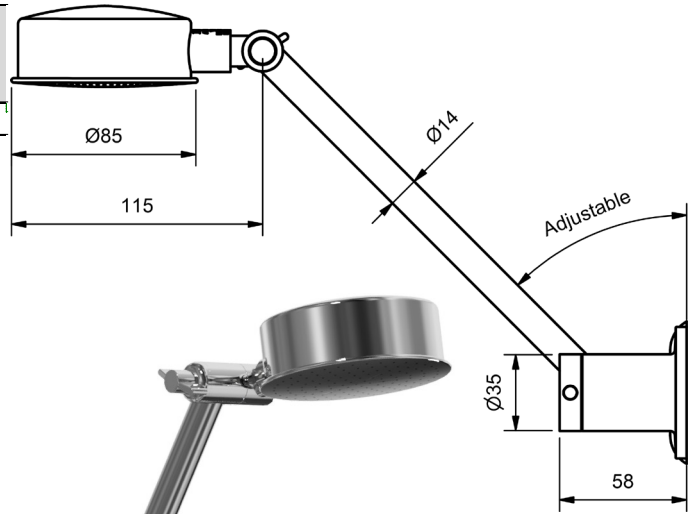

PARK PIN ALL DIRECTIONAL SHOWER SETS

ALL DIRECTIONAL SHOWER SET			
1/4 TURN CERAMIC			
3 STAR WELS - 9.0 LPM	MODEL	FINISH	RRP INC GST
CHROME	PKCLCDSHS	CP	$218.19