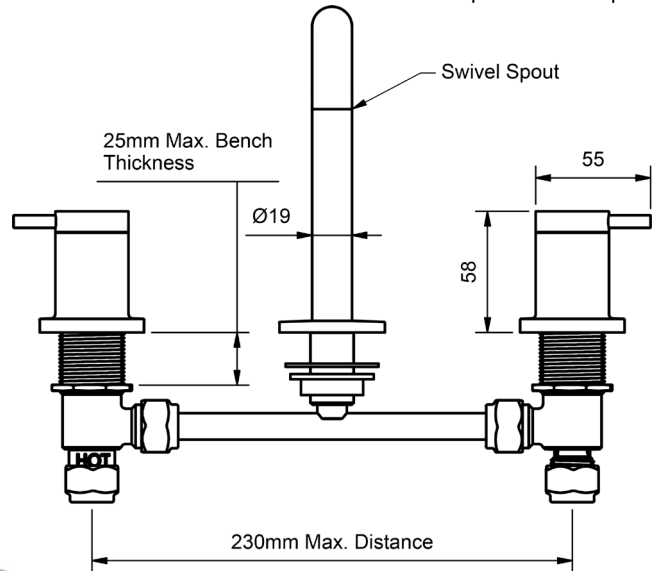

PARK PIN BASIN SETS - SWIVEL SPOUT

BASIN SET				
1/4 TURN CERAMIC - SWIVEL SPOUT				
4 STAR WELS - 7.5 LPM	MODEL	FINISH	RRP	INC GST
CHROME	PKCLCDBSAQS	CP	$278.95	
BRUSHED CHROME	PKCLCDBSAQS	BC	$481.25	
BRUSHED NICKEL	PKCLCDBSAQS	BN	$481.25	
SATIN CHROME	PKCLCDBSAQS	SC	$437.22	
BRUSHED BLACK SAPPHIRE	PKCLCDBSAQS	BBS	$481.25	
GUNMETAL	PKCLCDBSAQS	GM	$437.22	
MATT BLACK	PKCLCDBSAQS	MB	$437.22	
MATT WHITE & CHROME	PKCLCDBSAQS	MWC	$473.58	
WHITE & CHROME	PKCLCDBSAQS	WHC	$473.58	
GOLD	PKCLCDBSAQS	GP	$658.68	
BRUSHED GOLD	PKCLCDBSAQS	BG	$709.05	

BASIN SET				
1/4 TURN CERAMIC - SWIVEL SPOUT				
6 STAR WELS - 4.5 LPM	MODEL	FINISH	RRP	INC GST
CHROME	PKCLCDBSAQS6	CP	$278.95	
BRUSHED CHROME	PKCLCDBSAQS6	BC	$481.25	
BRUSHED NICKEL	PKCLCDBSAQS6	BN	$481.25	
SATIN CHROME	PKCLCDBSAQS6	SC	$437.22	
BRUSHED BLACK SAPPHIRE	PKCLCDBSAQS6	BBS	$481.25	
GUNMETAL	PKCLCDBSAQS6	GM	$437.22	
MATT BLACK	PKCLCDBSAQS6	MB	$437.22	
MATT WHITE & CHROME	PKCLCDBSAQS6	MWC	$473.58	
WHITE & CHROME	PKCLCDBSAQS6	WHC	$473.58	
GOLD	PKCLCDBSAQS6	GP	$658.68	
BRUSHED GOLD	PKCLCDBSAQS6	BG	$709.05