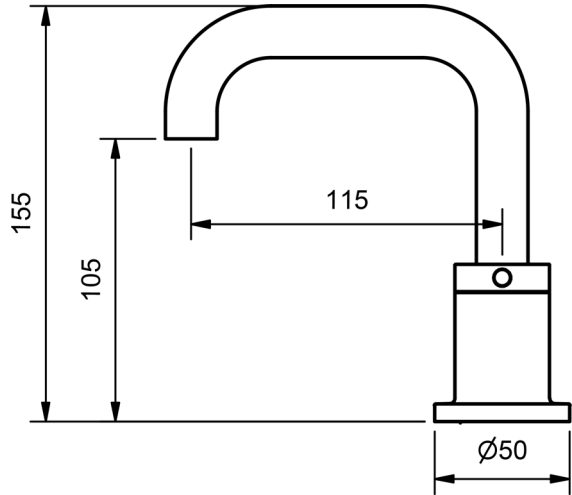

PARK PIN BASIN SETS - FIXED SPOUT

BASIN SET			
1/4 TURN CERAMIC - FIXED SPOUT			
4 STAR WELS - 7.5 LPM	MODEL	FINISH	RRP INC GST
CHROME	PKCLCDBSAQ	CP	$272.38
BRUSHED CHROME	PKCLCDBSAQ	BC	$474.65
BRUSHED NICKEL	PKCLCDBSAQ	BN	$474.65
SATIN CHROME	PKCLCDBSAQ	SC	$430.64
BRUSHED BLACK SAPPHIRE	PKCLCDBSAQ	BBS	$474.65
GUNMETAL	PKCLCDBSAQ	GM	$430.64
MATT BLACK	PKCLCDBSAQ	MB	$430.64
MATT WHITE & CHROME	PKCLCDBSAQ	MWC	$467.00
WHITE & CHROME	PKCLCDBSAQ	WHC	$467.00
GOLD	PKCLCDBSAQ	GP	$651.12
BRUSHED GOLD	PKCLCDBSAQ	BG	$701.50

BASIN SET			
1/4 TURN CERAMIC - FIXED SPOUT			
6 STAR WELS - 4.5 LPM	MODEL	FINISH	RRP INC GST
CHROME	PKCLCDBSAQ6	CP	$272.38
BRUSHED CHROME	PKCLCDBSAQ6	BC	$474.65
BRUSHED NICKEL	PKCLCDBSAQ6	BN	$474.65
SATIN CHROME	PKCLCDBSAQ6	SC	$430.64
BRUSHED BLACK SAPPHIRE	PKCLCDBSAQ6	BBS	$474.65
GUNMETAL	PKCLCDBSAQ6	GM	$430.64
MATT BLACK	PKCLCDBSAQ6	MB	$430.64
MATT WHITE & CHROME	PKCLCDBSAQ6	MWC	$467.00
WHITE & CHROME	PKCLCDBSAQ6	WHC	$467.00
GOLD	PKCLCDBSAQ6	GP	$651.12
BRUSHED GOLD	PKCLCDBSAQ6	BG	$701.50