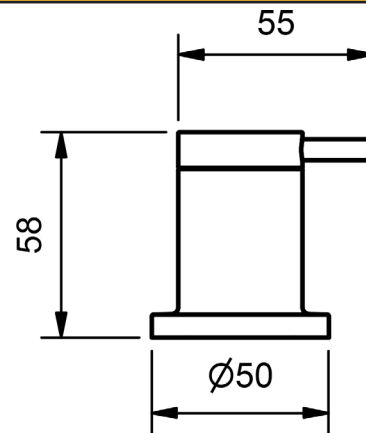

PARK PIN SINK/BASIN STOPS

SINK TOP ASSEMBLY
1/4 TURN CERAMIC

	MODEL	FINISH	RRP INC GST
CHROME	PKCLDSSTOP	CP	$152.64
BRUSHED CHROME	PKCLDSSTOP	BC	$286.26
BRUSHED NICKEL	PKCLDSSTOP	BN	$286.26
SATIN CHROME	PKCLDSSTOP	SC	$250.25
BRUSHED BLACK SAPPHIRE	PKCLDSSTOP	BBS	$286.26
GUNMETAL	PKCLDSSTOP	GM	$250.25
MATT BLACK	PKCLDSSTOP	MB	$250.25
MATT WHITE & CHROME	PKCLDSSTOP	MWC	$319.39
WHITE & CHROME	PKCLDSSTOP	WHC	$319.39
GOLD	PKCLDSSTOP	GP	$376.07
BRUSHED GOLD	PKCLDSSTOP	BG	$417.25