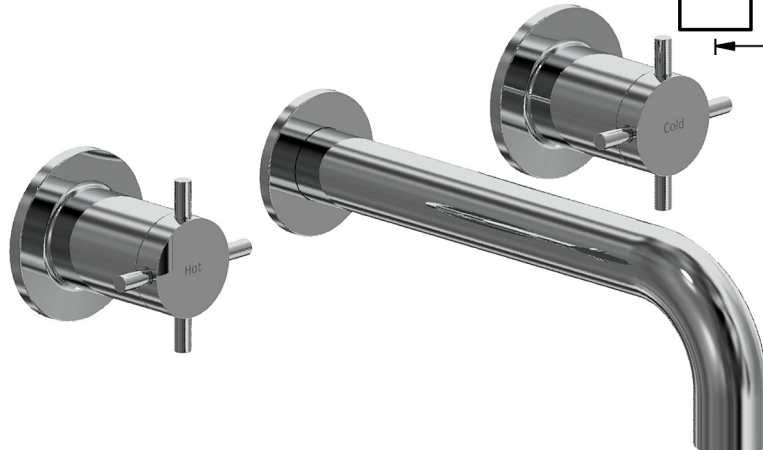

PARK CROSS LAUNDRY SETS

LAUNDRY SET

1/4 TURN CERAMIC

3 STAR WELS - 9.0 LPM	MODEL	FINISH	RRP INC GST
CHROME	PKCCDLS	CP	\$187.80

PARK CROSS HOB SPA SETS

HOB SPA SET		MODEL	FINISH	RRP INC GST
1/4 TURN CERAMIC		CHROME	PKCCDSPA HQ	CP \$342.12
		BRUSHED CHROME	PKCCDSPA HQ	BC \$558.27
		BRUSHED NICKEL	PKCCDSPA HQ	BN \$558.27
		SATIN CHROME	PKCCDSPA HQ	SC \$504.33
		BRUSHED BLACK SAPPHIRE	PKCCDSPA HQ	BBS \$558.27
		GUNMETAL	PKCCDSPA HQ	GM \$504.33
		MATT BLACK	PKCCDSPA HQ	MB \$504.33
		MATT WHITE & CHROME	PKCCDSPA HQ	MWC \$564.50
		WHITE & CHROME	PKCCDSPA HQ	WHC \$564.50
		GOLD	PKCCDSPA HQ	GP \$750.64
		BRUSHED GOLD	PKCCDSPA HQ	BG \$812.54

PARK CROSS WALL SPA SETS

WALL SPA SET		MODEL	FINISH	RRP INC GST
1/4 TURN CERAMIC		CHROME	PKCCDSPA WQ	CP \$218.07
		BRUSHED CHROME	PKCCDSPA WQ	BC \$411.86
		BRUSHED NICKEL	PKCCDSPA WQ	BN \$411.86
		SATIN CHROME	PKCCDSPA WQ	SC \$367.48
		BRUSHED BLACK SAPPHIRE	PKCCDSPA WQ	BBS \$411.86
		GUNMETAL	PKCCDSPA WQ	GM \$367.48
		MATT BLACK	PKCCDSPA WQ	MB \$367.48
		MATT WHITE & CHROME	PKCCDSPA WQ	MWC \$412.58
		WHITE & CHROME	PKCCDSPA WQ	WHC \$412.58
		GOLD	PKCCDSPA WQ	GP \$624.23
		BRUSHED GOLD	PKCCDSPA WQ	BG \$675.00