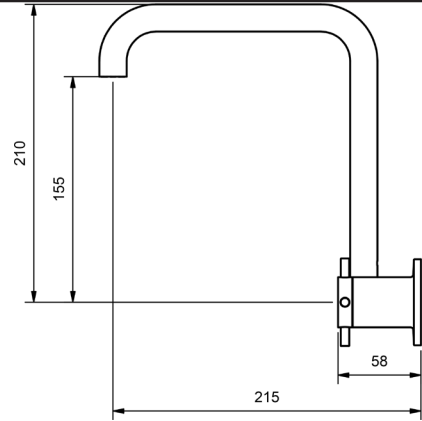

PARK CROSS

MODEL CODE + FINISH CODE = ITEM CODE

RAM
TAPWARE

PARK CROSS WALL SINK OR LAUNDRY SETS

WALL SINK/LAUNDRY SET

1/4 TURN CERAMIC

4 STAR WELS - 7.5 LPM	MODEL	FINISH	RRP INC GST
CHROME	PKCCDWSSQ	CP	\$255.28
BRUSHED CHROME	PKCCDWSSQ	BC	\$457.56
BRUSHED NICKEL	PKCCDWSSQ	BN	\$457.56
SATIN CHROME	PKCCDWSSQ	SC	\$413.65
BRUSHED BLACK SAPPHIRE	PKCCDWSSQ	BBS	\$457.56
GUNMETAL	PKCCDWSSQ	GM	\$413.65
MATT BLACK	PKCCDWSSQ	MB	\$413.65
MATT WHITE & CHROME	PKCCDWSSQ	MWC	\$468.44
WHITE & CHROME	PKCCDWSSQ	WHC	\$468.44
GOLD	PKCCDWSSQ	GP	\$670.89
BRUSHED GOLD	PKCCDWSSQ	BG	\$721.40