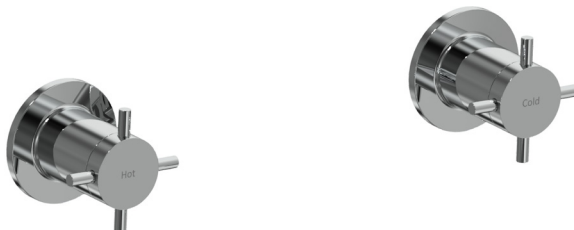

CHROME PKCCDSHS CP \$235.18

PARK CROSS SILENO SHOWER SETS

SILENO SHOWER SET

1/4 TURN CERAMIC

3 STAR WELS - 9.0 LPM

MODEL FINISH RRP INC GST

CHROME PKCCDSHSH CP \$257.90

BRUSHED CHROME PKCCDSHSH BC \$506.12

BRUSHED NICKEL PKCCDSHSH BN \$506.12

SATIN CHROME PKCCDSHSH SC \$443.21

BRUSHED BLACK SAPPHIRE PKCCDSHSH BBS \$506.12

GUNMETAL PKCCDSHSH GM \$443.21

MATT BLACK PKCCDSHSH MB \$443.21

MATT WHITE & CHROME PKCCDSHSH MWC \$452.53

WHITE & CHROME PKCCDSHSH WHC \$452.53

GOLD PKCCDSHSH GP \$740.07

BRUSHED GOLD PKCCDSHSH BG \$812.13

PARK CROSS HOB SINK SETS

HOB SINK SET TO SUIT STAINLESS STEEL
1/4 TURN CERAMIC
4 STAR WELS - 7.5 LPM

MODEL	FINISH	RRP INC GST
CHROME	CP	\$304.79
BRUSHED CHROME	BC	\$507.08
BRUSHED NICKEL	BN	\$507.08
SATIN CHROME	SC	\$463.06
BRUSHED BLACK SAPPHIRE	BBS	\$507.08
GUNMETAL	GM	\$463.06
MATT BLACK	MB	\$463.06
MATT WHITE & CHROME	MWC	\$499.42
WHITE & CHROME	WHC	\$499.42
GOLD	GP	\$688.33
BRUSHED GOLD	BG	\$738.69