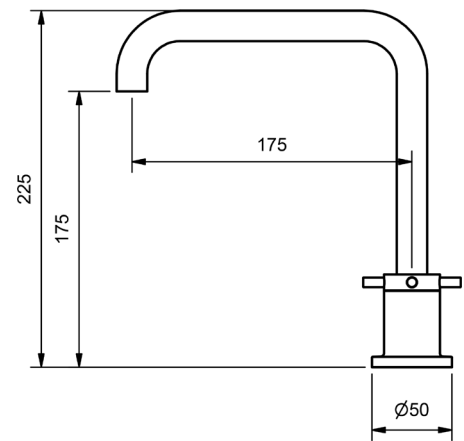

PARK CROSS HOB SINK SETS

HOB SINK SET TO SUIT STAINLESS STEEL
1/4 TURN CERAMIC
4 STAR WELS - 7.5 LPM

MODEL	FINISH	RRP INC GST
CHROME	CP	$304.79
BRUSHED CHROME	BC	$507.08
BRUSHED NICKEL	BN	$507.08
SATIN CHROME	SC	$463.06
BRUSHED BLACK SAPPHIRE	BBS	$507.08
GUNMETAL	GM	$463.06
MATT BLACK	MB	$463.06
MATT WHITE & CHROME	MWC	$499.42
WHITE & CHROME	WHC	$499.42
GOLD	GP	$688.33
BRUSHED GOLD	BG	$738.69

PARK CROSS VANITEE SINK SETS

VANITEE SINK SET TO SUIT STONE BENCH
1/4 TURN CERAMIC
4 STAR WELS - 7.5 LPM

MODEL	FINISH	RRP INC GST
CHROME	CP	$339.37
BRUSHED CHROME	BC	$541.64
BRUSHED NICKEL	BN	$541.64
SATIN CHROME	SC	$497.75
BRUSHED BLACK SAPPHIRE	BBS	$541.64
GUNMETAL	GM	$497.75
MATT BLACK	MB	$497.75
MATT WHITE & CHROME	MWC	$561.87
WHITE & CHROME	WHC	$561.87
GOLD	GP	$735.12
BRUSHED GOLD	BG	$785.63