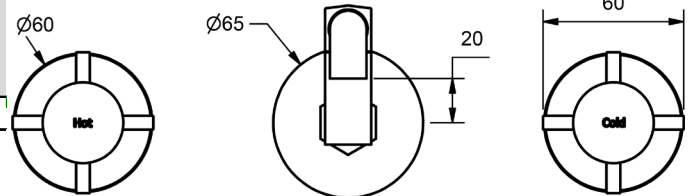

PARK CROSS LAUNDRY SETS

LAUNDRY SET

1/4 TURN CERAMIC

3 STAR WELS - 9.0 LPM	MODEL	FINISH	RRP INC GST
CHROME	PKCCDLS	CP	$187.80