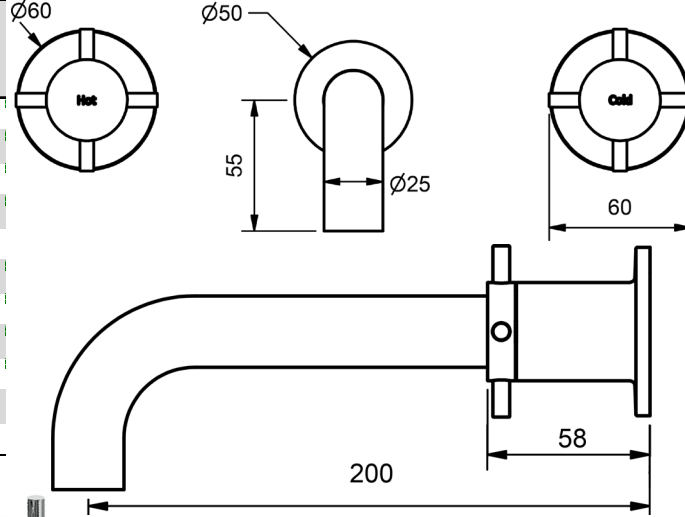

PARK CROSS LAUNDRY SETS

LAUNDRY SET

1/4 TURN CERAMIC

3 STAR WELS - 9.0 LPM	MODEL	FINISH	RRP INC GST
CHROME	PKCCDLS	CP	\$187.80

PARK CROSS HOB SPA SETS

HOB SPA SET		MODEL	FINISH	RRP INC GST
1/4 TURN CERAMIC		CHROME	PKCCDSPA HQ	CP \$342.12
		BRUSHED CHROME	PKCCDSPA HQ	BC \$558.27
		BRUSHED NICKEL	PKCCDSPA HQ	BN \$558.27
		SATIN CHROME	PKCCDSPA HQ	SC \$504.33
		BRUSHED BLACK SAPPHIRE	PKCCDSPA HQ	BBS \$558.27
		GUNMETAL	PKCCDSPA HQ	GM \$504.33
		MATT BLACK	PKCCDSPA HQ	MB \$504.33
		MATT WHITE & CHROME	PKCCDSPA HQ	MWC \$564.50
		WHITE & CHROME	PKCCDSPA HQ	WHC \$564.50
		GOLD	PKCCDSPA HQ	GP \$750.64
		BRUSHED GOLD	PKCCDSPA HQ	BG \$812.54

PARK CROSS WALL SPA SETS

WALL SPA SET		MODEL	FINISH	RRP INC GST
1/4 TURN CERAMIC		CHROME	PKCCDSPA WQ	CP \$218.07
		BRUSHED CHROME	PKCCDSPA WQ	BC \$411.86
		BRUSHED NICKEL	PKCCDSPA WQ	BN \$411.86
		SATIN CHROME	PKCCDSPA WQ	SC \$367.48
		BRUSHED BLACK SAPPHIRE	PKCCDSPA WQ	BBS \$411.86
		GUNMETAL	PKCCDSPA WQ	GM \$367.48
		MATT BLACK	PKCCDSPA WQ	MB \$367.48
		MATT WHITE & CHROME	PKCCDSPA WQ	MWC \$412.58
		WHITE & CHROME	PKCCDSPA WQ	WHC \$412.58
		GOLD	PKCCDSPA WQ	GP \$624.23
		BRUSHED GOLD	PKCCDSPA WQ	BG \$675.00