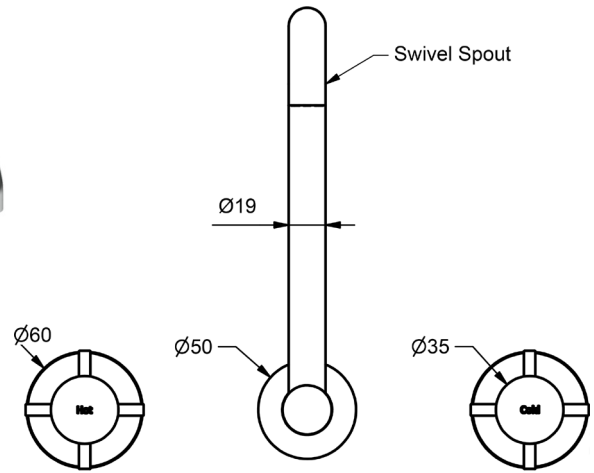

PARK CROSS

MODEL CODE + FINISH CODE = ITEM CODE

RAM
TAPWARE

PARK CROSS WALL SINK OR LAUNDRY SETS

WALL SINK/LAUNDRY SET

1/4 TURN CERAMIC

4 STAR WELS - 7.5 LPM	MODEL	FINISH	RRP INC GST
CHROME	PKCCDWSSQ	CP	\$255.28
BRUSHED CHROME	PKCCDWSSQ	BC	\$457.56
BRUSHED NICKEL	PKCCDWSSQ	BN	\$457.56
SATIN CHROME	PKCCDWSSQ	SC	\$413.65
BRUSHED BLACK SAPPHIRE	PKCCDWSSQ	BBS	\$457.56
GUNMETAL	PKCCDWSSQ	GM	\$413.65
MATT BLACK	PKCCDWSSQ	MB	\$413.65
MATT WHITE & CHROME	PKCCDWSSQ	MWC	\$468.44
WHITE & CHROME	PKCCDWSSQ	WHC	\$468.44
GOLD	PKCCDWSSQ	GP	\$670.89
BRUSHED GOLD	PKCCDWSSQ	BG	\$721.40