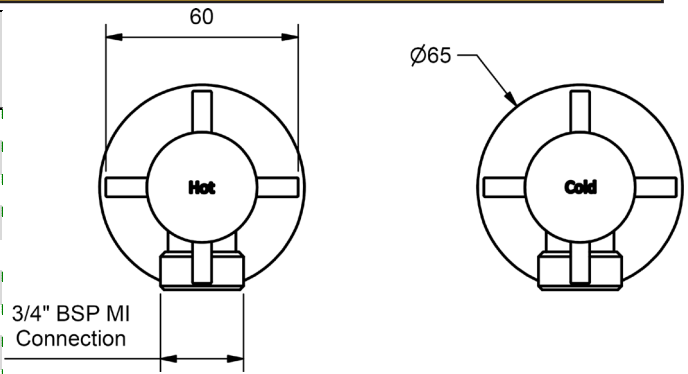

ALL PRICES ARE RRP INCLUDING GST