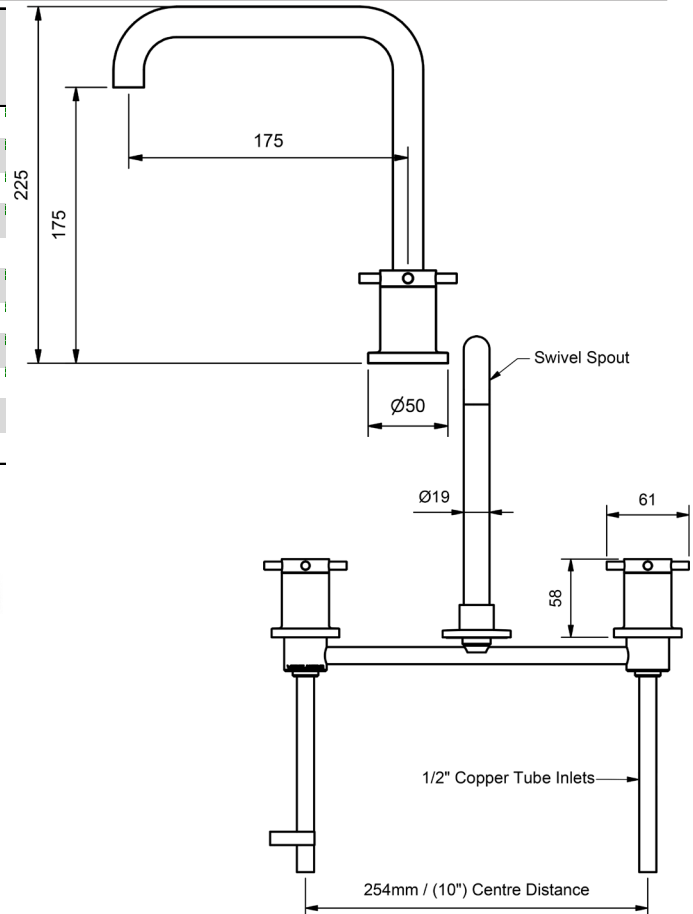

WHITE & CHROME PKCCDSHSH WHC \$452.53

GOLD PKCCDSHSH GP \$740.07

BRUSHED GOLD PKCCDSHSH BG \$812.13

PARK CROSS HOB SINK SETS

HOB SINK SET TO SUIT STAINLESS STEEL
1/4 TURN CERAMIC
4 STAR WELS - 7.5 LPM

MODEL	FINISH	RRP INC GST
CHROME	CP	\$304.79
BRUSHED CHROME	BC	\$507.08
BRUSHED NICKEL	BN	\$507.08
SATIN CHROME	SC	\$463.06
BRUSHED BLACK SAPPHIRE	BBS	\$507.08
GUNMETAL	GM	\$463.06
MATT BLACK	MB	\$463.06
MATT WHITE & CHROME	MWC	\$499.42
WHITE & CHROME	WHC	\$499.42
GOLD	GP	\$688.33
BRUSHED GOLD	BG	\$738.69