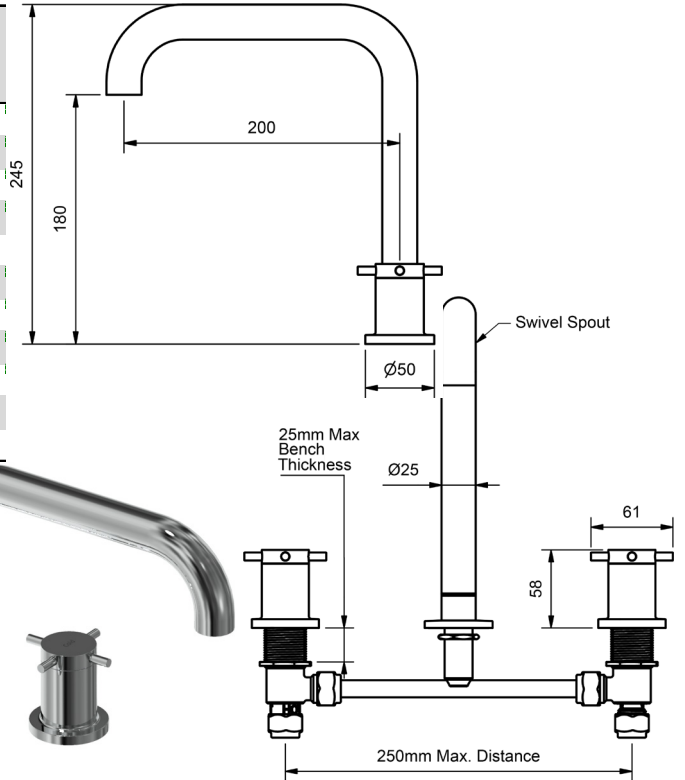

PARK CROSS LAUNDRY SETS

LAUNDRY SET

1/4 TURN CERAMIC

3 STAR WELS - 9.0 LPM	MODEL	FINISH	RRP INC GST
CHROME	PKCCDLS	CP	\$187.80

PARK CROSS HOB SPA SETS

HOB SPA SET		MODEL	FINISH	RRP INC GST
1/4 TURN CERAMIC		CHROME	PKCCDSPA HQ	CP \$342.12
		BRUSHED CHROME	PKCCDSPA HQ	BC \$558.27
		BRUSHED NICKEL	PKCCDSPA HQ	BN \$558.27
		SATIN CHROME	PKCCDSPA HQ	SC \$504.33
		BRUSHED BLACK SAPPHIRE	PKCCDSPA HQ	BBS \$558.27
		GUNMETAL	PKCCDSPA HQ	GM \$504.33
		MATT BLACK	PKCCDSPA HQ	MB \$504.33
		MATT WHITE & CHROME	PKCCDSPA HQ	MWC \$564.50
		WHITE & CHROME	PKCCDSPA HQ	WHC \$564.50
		GOLD	PKCCDSPA HQ	GP \$750.64
		BRUSHED GOLD	PKCCDSPA HQ	BG \$812.54

PARK CROSS WALL SPA SETS

WALL SPA SET		MODEL	FINISH	RRP INC GST
1/4 TURN CERAMIC		CHROME	PKCCDSPA WQ	CP \$218.07
		BRUSHED CHROME	PKCCDSPA WQ	BC \$411.86
		BRUSHED NICKEL	PKCCDSPA WQ	BN \$411.86
		SATIN CHROME	PKCCDSPA WQ	SC \$367.48
		BRUSHED BLACK SAPPHIRE	PKCCDSPA WQ	BBS \$411.86
		GUNMETAL	PKCCDSPA WQ	GM \$367.48
		MATT BLACK	PKCCDSPA WQ	MB \$367.48
		MATT WHITE & CHROME	PKCCDSPA WQ	MWC \$412.58
		WHITE & CHROME	PKCCDSPA WQ	WHC \$412.58
		GOLD	PKCCDSPA WQ	GP \$624.23
		BRUSHED GOLD	PKCCDSPA WQ	BG \$675.00