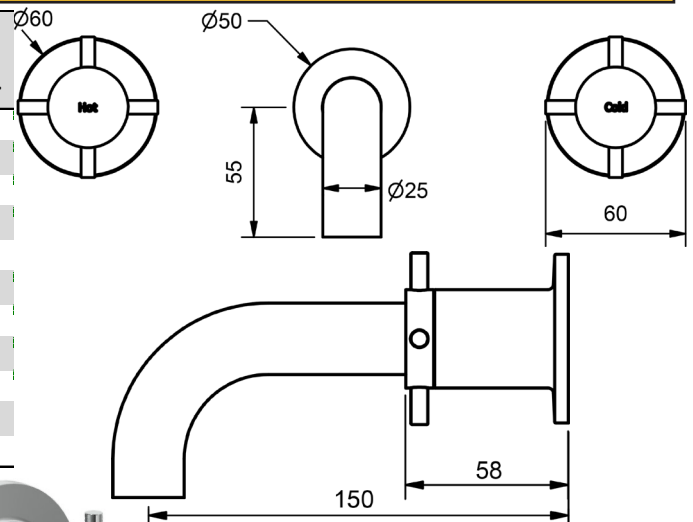

PARK CROSS BATH SETS

BATH SET 1/4 TURN CERAMIC				
	MODEL	FINISH	RRP	INC GST
CHROME	PKCCDBHSQ	CP	$210.78	
BRUSHED CHROME	PKCCDBHSQ	BC	$402.06	
BRUSHED NICKEL	PKCCDBHSQ	BN	$402.06	
SATIN CHROME	PKCCDBHSQ	SC	$356.95	
BRUSHED BLACK SAPPHIRE	PKCCDBHSQ	BBS	$402.06	
GUNMETAL	PKCCDBHSQ	GM	$356.95	
MATT BLACK	PKCCDBHSQ	MB	$356.95	
MATT WHITE & CHROME	PKCCDBHSQ	MWC	$405.41	
WHITE & CHROME	PKCCDBHSQ	WHC	$405.41	
GOLD	PKCCDBHSQ	GP	$547.09	
BRUSHED GOLD	PKCCDBHSQ	BG	$598.70