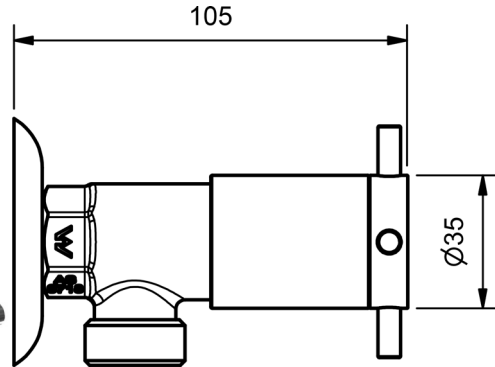

ALL PRICES ARE RRP INCLUDING GST