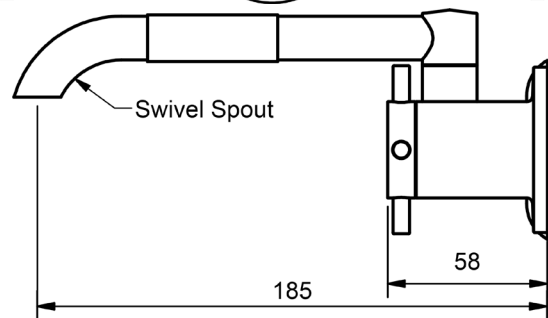

PARK CROSS LAUNDRY SETS

LAUNDRY SET

1/4 TURN CERAMIC

3 STAR WELS - 9.0 LPM	MODEL	FINISH	RRP INC GST
CHROME	PKCCDLS	CP	$187.80