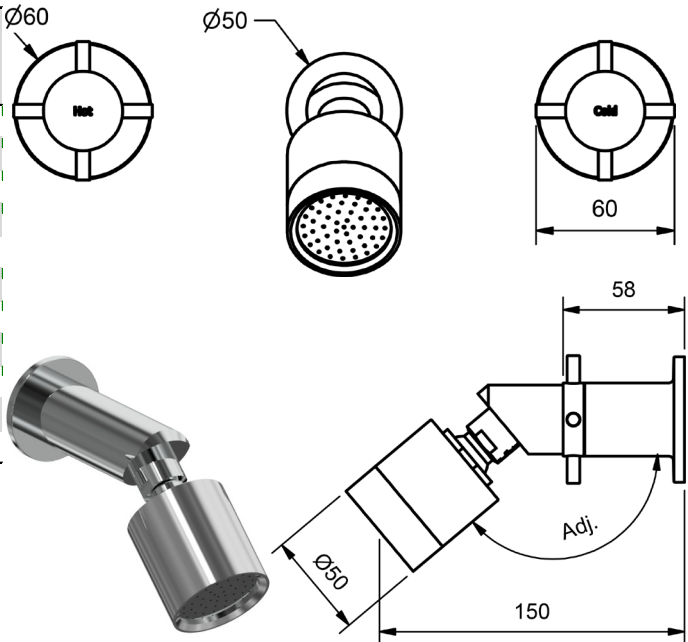

PARK CROSS SILENO SHOWER SETS

SILENO SHOWER SET

1/4 TURN CERAMIC

3 STAR WELS - 9.0 LPM

MODEL FINISH RRP INC GST

CHROME PKCCDSHSH CP $257.90

BRUSHED CHROME PKCCDSHSH BC $506.12

BRUSHED NICKEL PKCCDSHSH BN $506.12

SATIN CHROME PKCCDSHSH SC $443.21

BRUSHED BLACK SAPPHIRE PKCCDSHSH BBS $506.12

GUNMETAL PKCCDSHSH GM $443.21

MATT BLACK PKCCDSHSH MB $443.21

MATT WHITE & CHROME PKCCDSHSH MWC $452.53

WHITE & CHROME PKCCDSHSH WHC $452.53

GOLD PKCCDSHSH GP $740.07

BRUSHED GOLD PKCCDSHSH BG $812.13