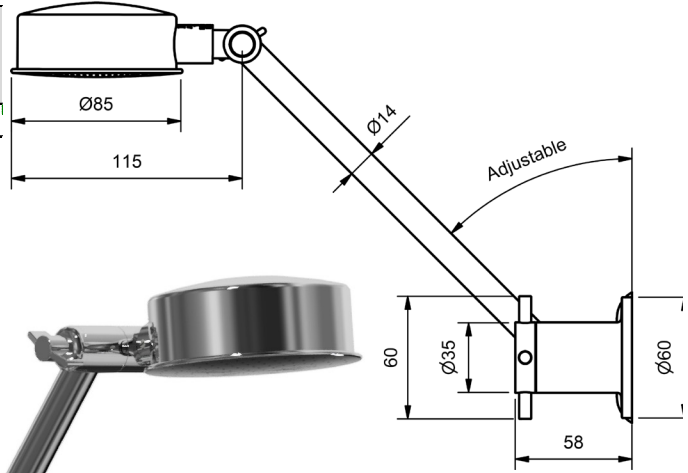

PARK CROSS

MODEL CODE + FINISH CODE = ITEM CODE

RAM
TAPWARE

PARK CROSS ALL DIRECTIONAL SHOWER SETS

ALL DIRECTIONAL SHOWER SET

1/4 TURN CERAMIC

3 STAR WELS - 9.0 LPM

MODEL FINISH RRP INC GST

CHROME PKCCDSHS CP $235.18

PARK CROSS SILENO SHOWER SETS

SILENO SHOWER SET

1/4 TURN CERAMIC

3 STAR WELS - 9.0 LPM

MODEL FINISH RRP INC GST

CHROME PKCCDSHSH CP $257.90

BRUSHED CHROME PKCCDSHSH BC $506.12

BRUSHED NICKEL PKCCDSHSH BN $506.12

SATIN CHROME PKCCDSHSH SC $443.21

BRUSHED BLACK SAPPHIRE PKCCDSHSH BBS $506.12

GUNMETAL PKCCDSHSH GM $443.21

MATT BLACK PKCCDSHSH MB $443.21

MATT WHITE & CHROME PKCCDSHSH MWC $452.53

WHITE & CHROME PKCCDSHSH WHC $452.53

GOLD PKCCDSHSH GP $740.07

BRUSHED GOLD PKCCDSHSH BG $812.13