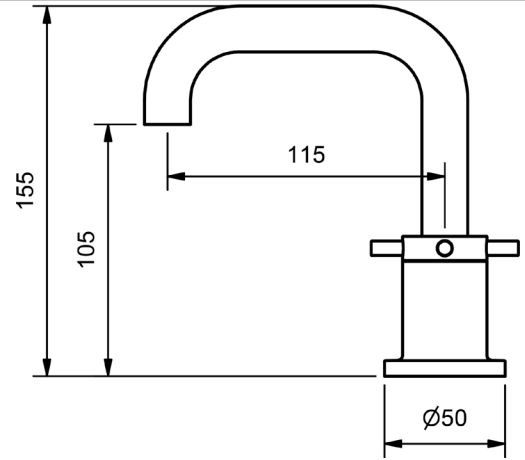

PARK CROSS BASIN SETS - FIXED SPOUT

BASIN SET			
1/4 TURN CERAMIC - FIXED SPOUT			
4 STAR WELS - 7.5 LPM	MODEL	FINISH	RRP INC GST
CHROME	PKCCDBSAQ	CP	$289.37
BRUSHED CHROME	PKCCDBSAQ	BC	$491.53
BRUSHED NICKEL	PKCCDBSAQ	BN	$491.53
SATIN CHROME	PKCCDBSAQ	SC	$447.63
BRUSHED BLACK SAPPHIRE	PKCCDBSAQ	BBS	$491.53
GUNMETAL	PKCCDBSAQ	GM	$447.63
MATT BLACK	PKCCDBSAQ	MB	$447.63
MATT WHITE & CHROME	PKCCDBSAQ	MWC	$483.87
WHITE & CHROME	PKCCDBSAQ	WHC	$483.87
GOLD	PKCCDBSAQ	GP	$670.62
BRUSHED GOLD	PKCCDBSAQ	BG	$721.00

BASIN SET			
1/4 TURN CERAMIC - FIXED SPOUT			
6 STAR WELS - 4.5 LPM	MODEL	FINISH	RRP INC GST
CHROME	PKCCDBSAQ6	CP	$289.37
BRUSHED CHROME	PKCCDBSAQ6	BC	$491.53
BRUSHED NICKEL	PKCCDBSAQ6	BN	$491.53
SATIN CHROME	PKCCDBSAQ6	SC	$447.63
BRUSHED BLACK SAPPHIRE	PKCCDBSAQ6	BBS	$491.53
GUNMETAL	PKCCDBSAQ6	GM	$447.63
MATT BLACK	PKCCDBSAQ6	MB	$447.63
MATT WHITE & CHROME	PKCCDBSAQ6	MWC	$483.87
WHITE & CHROME	PKCCDBSAQ6	WHC	$483.87
GOLD	PKCCDBSAQ6	GP	$670.62
BRUSHED GOLD	PKCCDBSAQ6	BG	$721.00