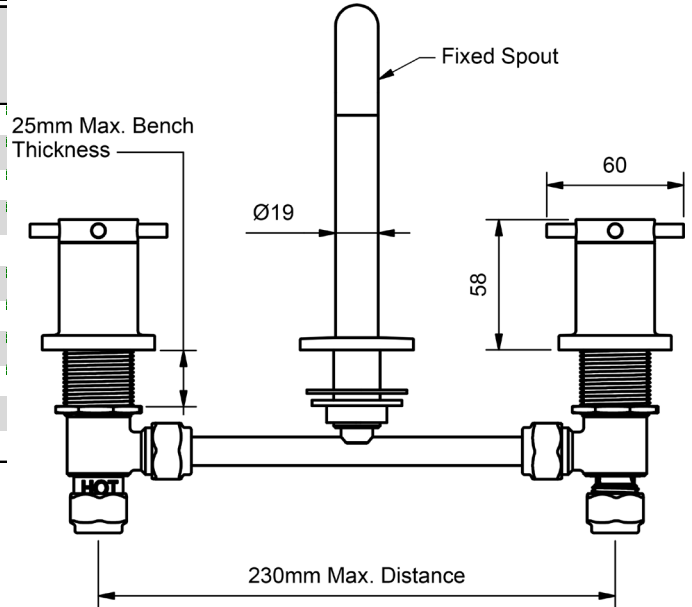

PARK CROSS BASIN SETS - FIXED SPOUT

BASIN SET			
1/4 TURN CERAMIC - FIXED SPOUT			
4 STAR WELS - 7.5 LPM	MODEL	FINISH	RRP INC GST
CHROME	PKCCDBSAQ	CP	$289.37
BRUSHED CHROME	PKCCDBSAQ	BC	$491.53
BRUSHED NICKEL	PKCCDBSAQ	BN	$491.53
SATIN CHROME	PKCCDBSAQ	SC	$447.63
BRUSHED BLACK SAPPHIRE	PKCCDBSAQ	BBS	$491.53
GUNMETAL	PKCCDBSAQ	GM	$447.63
MATT BLACK	PKCCDBSAQ	MB	$447.63
MATT WHITE & CHROME	PKCCDBSAQ	MWC	$483.87
WHITE & CHROME	PKCCDBSAQ	WHC	$483.87
GOLD	PKCCDBSAQ	GP	$670.62
BRUSHED GOLD	PKCCDBSAQ	BG	$721.00

BASIN SET			
1/4 TURN CERAMIC - FIXED SPOUT			
6 STAR WELS - 4.5 LPM	MODEL	FINISH	RRP INC GST
CHROME	PKCCDBSAQ6	CP	$289.37
BRUSHED CHROME	PKCCDBSAQ6	BC	$491.53
BRUSHED NICKEL	PKCCDBSAQ6	BN	$491.53
SATIN CHROME	PKCCDBSAQ6	SC	$447.63
BRUSHED BLACK SAPPHIRE	PKCCDBSAQ6	BBS	$491.53
GUNMETAL	PKCCDBSAQ6	GM	$447.63
MATT BLACK	PKCCDBSAQ6	MB	$447.63
MATT WHITE & CHROME	PKCCDBSAQ6	MWC	$483.87
WHITE & CHROME	PKCCDBSAQ6	WHC	$483.87
GOLD	PKCCDBSAQ6	GP	$670.62
BRUSHED GOLD	PKCCDBSAQ6	BG	$721.00