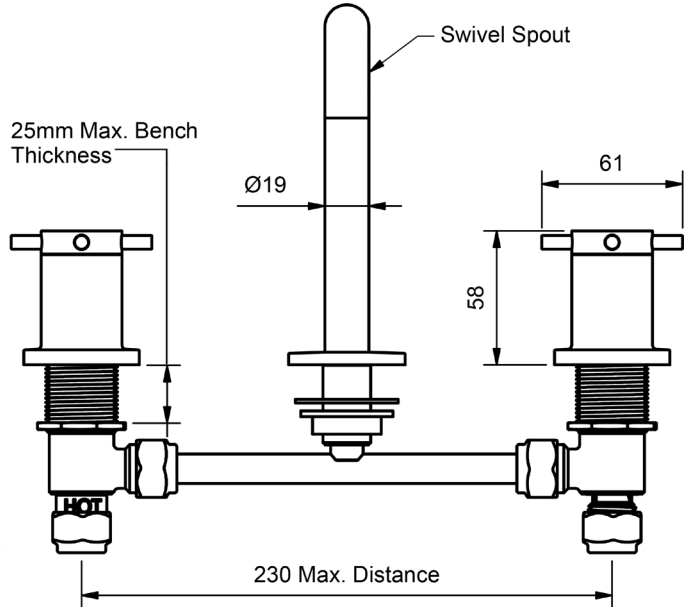

ALL PRICES ARE RRP INCLUDING GST