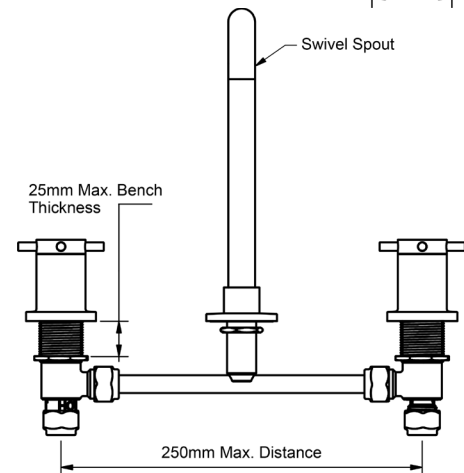

PARK CROSS HOB SINK SETS

HOB SINK SET TO SUIT STAINLESS STEEL
1/4 TURN CERAMIC
4 STAR WELS - 7.5 LPM

MODEL	FINISH	RRP INC GST
CHROME	CP	$304.79
BRUSHED CHROME	BC	$507.08
BRUSHED NICKEL	BN	$507.08
SATIN CHROME	SC	$463.06
BRUSHED BLACK SAPPHIRE	BBS	$507.08
GUNMETAL	GM	$463.06
MATT BLACK	MB	$463.06
MATT WHITE & CHROME	MWC	$499.42
WHITE & CHROME	WHC	$499.42
GOLD	GP	$688.33
BRUSHED GOLD	BG	$738.69

PARK CROSS VANITEE SINK SETS

VANITEE SINK SET TO SUIT STONE BENCH
1/4 TURN CERAMIC
4 STAR WELS - 7.5 LPM

MODEL	FINISH	RRP INC GST
CHROME	CP	$339.37
BRUSHED CHROME	BC	$541.64
BRUSHED NICKEL	BN	$541.64
SATIN CHROME	SC	$497.75
BRUSHED BLACK SAPPHIRE	BBS	$541.64
GUNMETAL	GM	$497.75
MATT BLACK	MB	$497.75
MATT WHITE & CHROME	MWC	$561.87
WHITE & CHROME	WHC	$561.87
GOLD	GP	$735.12
BRUSHED GOLD	BG	$785.63