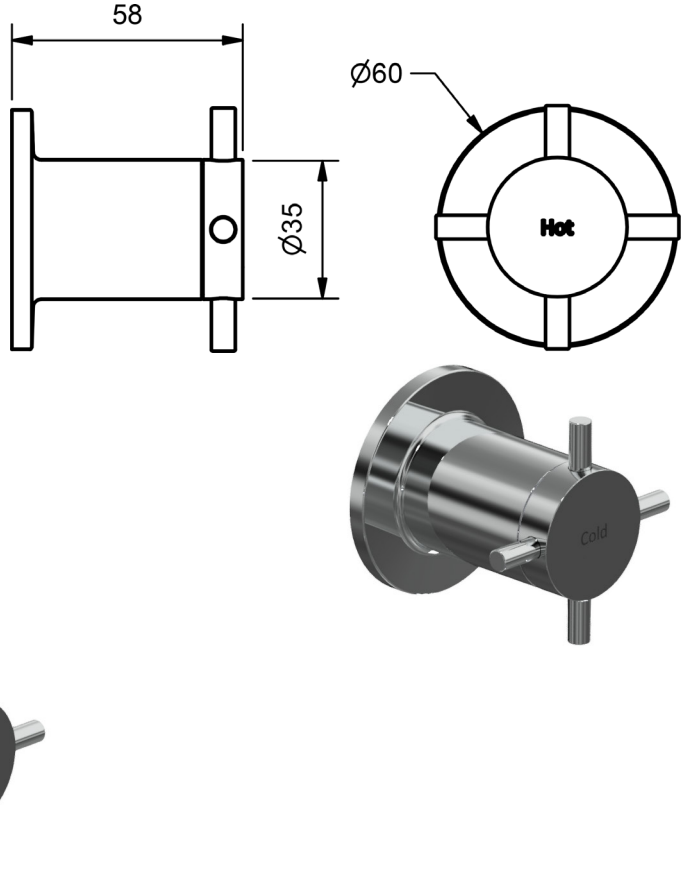

PARK CROSS

MODEL CODE + FINISH CODE = ITEM CODE

RAM
TAPWARE

PARK CROSS WALL STOPS

WALL TOP ASSEMBLY
1/4 TURN CERAMIC

	MODEL	FINISH	RRP INC GST
CHROME	PKCCDWS	CP	\$169.63
BRUSHED CHROME	PKCCDWS	BC	\$303.12
BRUSHED NICKEL	PKCCDWS	BN	\$303.12
SATIN CHROME	PKCCDWS	SC	\$267.24
BRUSHED BLACK SAPPHIRE	PKCCDWS	BBS	\$303.12
GUNMETAL	PKCCDWS	GM	\$267.24
MATT BLACK	PKCCDWS	MB	\$267.24
MATT WHITE & CHROME	PKCCDWS	MWC	\$336.38
WHITE & CHROME	PKCCDWS	WHC	\$336.38
GOLD	PKCCDWS	GP	\$395.56
BRUSHED GOLD	PKCCDWS	BG	\$436.73