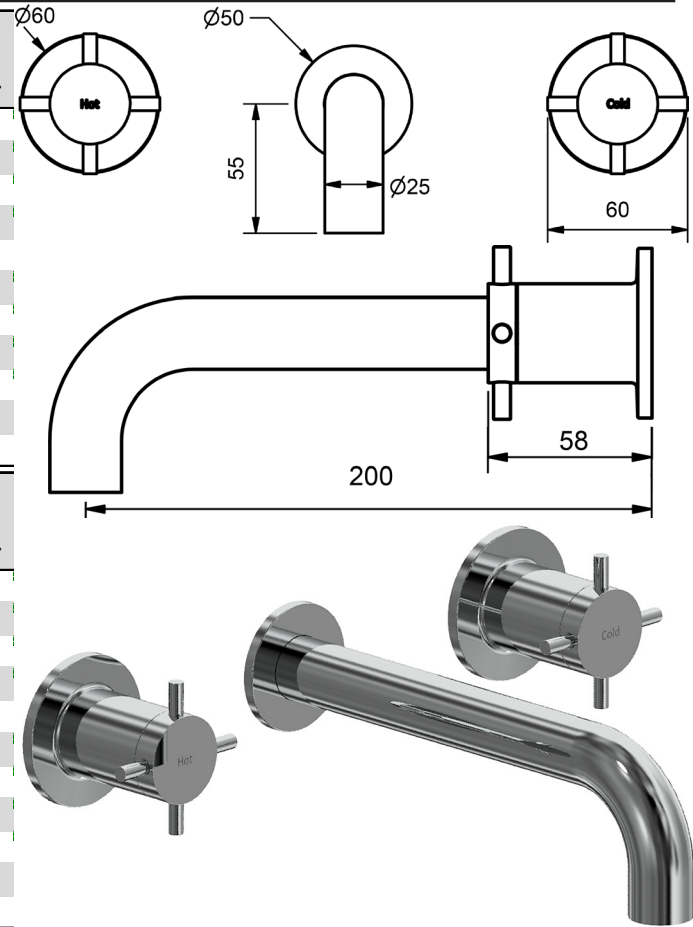

PARK CROSS WALL BASIN SETS

WALL BASIN SET 1/4 TURN CERAMIC 4 STAR WELS - 7.5 LPM				
	MODEL	FINISH	RRP	INC GST
CHROME	PKCCDWBSAQ	CP	$223.34	
BRUSHED CHROME	PKCCDWBSAQ	BC	$417.12	
BRUSHED NICKEL	PKCCDWBSAQ	BN	$417.12	
SATIN CHROME	PKCCDWBSAQ	SC	$372.74	
BRUSHED BLACK SAPPHIRE	PKCCDWBSAQ	BBS	$417.12	
GUNMETAL	PKCCDWBSAQ	GM	$372.74	
MATT BLACK	PKCCDWBSAQ	MB	$372.74	
MATT WHITE & CHROME	PKCCDWBSAQ	MWC	$417.85	
WHITE & CHROME	PKCCDWBSAQ	WHC	$417.85	
GOLD	PKCCDWBSAQ	GP	$630.27	
BRUSHED GOLD	PKCCDWBSAQ	BG	$681.04	

WALL BASIN SET 1/4 TURN CERAMIC 6 STAR WELS - 4.5 LPM				
	MODEL	FINISH	RRP	INC GST
CHROME	PKCCDWBSAQ6	CP	$223.34	
BRUSHED CHROME	PKCCDWBSAQ6	BC	$417.12	
BRUSHED NICKEL	PKCCDWBSAQ6	BN	$417.12	
SATIN CHROME	PKCCDWBSAQ6	SC	$372.74	
BRUSHED BLACK SAPPHIRE	PKCCDWBSAQ6	BBS	$417.12	
GUNMETAL	PKCCDWBSAQ6	GM	$372.74	
MATT BLACK	PKCCDWBSAQ6	MB	$372.74	
MATT WHITE & CHROME	PKCCDWBSAQ6	MWC	$417.85	
WHITE & CHROME	PKCCDWBSAQ6	WHC	$417.85	
GOLD	PKCCDWBSAQ6	GP	$630.27	
BRUSHED GOLD	PKCCDWBSAQ6	BG	$681.04