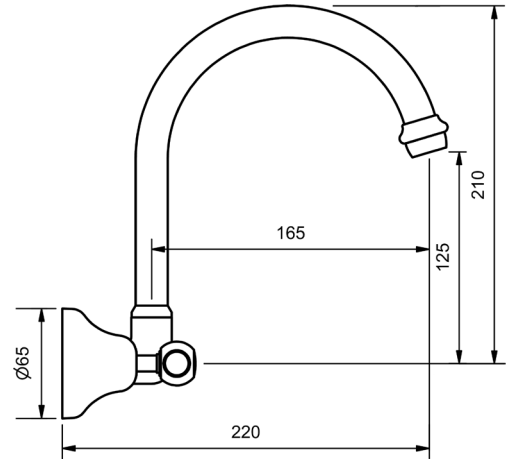

MERINO LEVER WALL SINK OR LAUNDRY SETS

WALL SINK/LAUNDRY SET			
1/4 TURN CERAMIC			
4 STAR WELS - 7.5 LPM	MODEL	FINISH	RRP INC GST
CHROME	MLCDWSS	CP	$230.52
BRUSHED CHROME	MLCDWSS	BC	$419.76
BRUSHED NICKEL	MLCDWSS	BN	$419.76
SATIN CHROME	MLCDWSS	SC	$365.93
BRUSHED BLACK SAPPHIRE	MLCDWSS	BBS	$419.76
GUNMETAL	MLCDWSS	GM	$365.93
MATT BLACK	MLCDWSS	MB	$365.93
MATT WHITE & CHROME	MLCDWSS	MWC	$452.89
WHITE & CHROME	MLCDWSS	WHC	$452.89
MATT WHITE & GOLD	MLCDWSS	MWG	$537.14
WHITE & GOLD	MLCDWSS	WHG	$537.14
GOLD	MLCDWSS	GP	$593.21
BRUSHED GOLD	MLCDWSS	BG	$654.97

MERINO LEVER LAUNDRY SETS

LAUNDRY SET			
1/4 TURN CERAMIC			
3 STAR WELS - 9.0 LPM	MODEL	FINISH	RRP INC GST
CHROME	MLCDLS	CP	$158.61