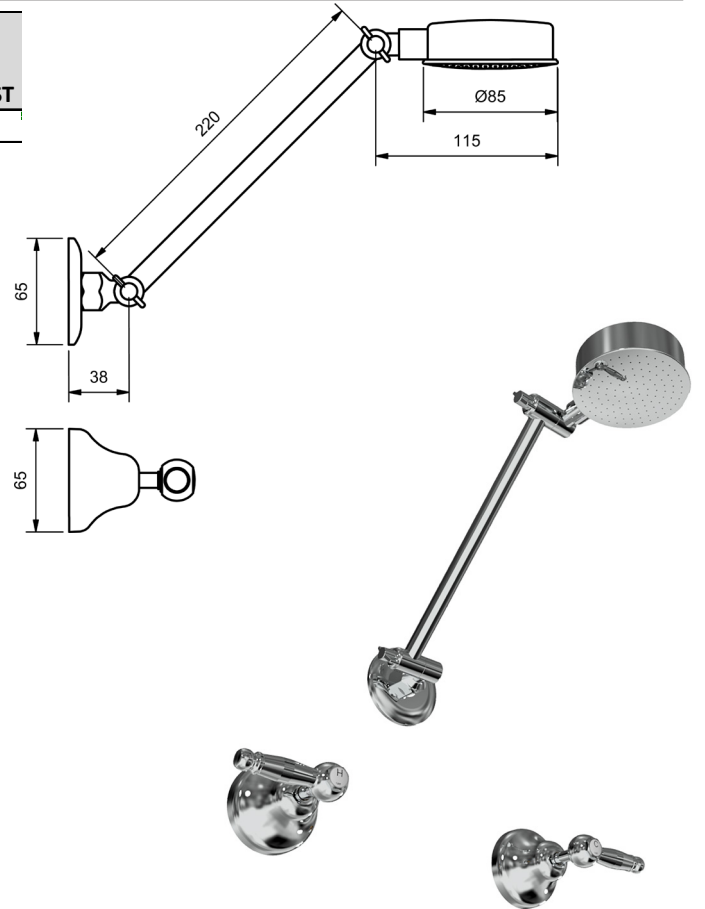

MERINO LEVER A/D SHOWER SETS

ALL DIRECTIONAL SHOWER SET			
1/4 TURN CERAMIC			
3 STAR WELS - 9.0 LPM	MODEL	FINISH	RRP INC GST
CHROME	MLCDSHS	CP	$189.48