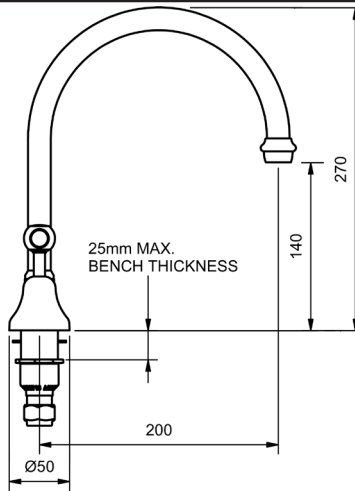

MERINO LEVER HOB SPA SETS

HOB SPA SET

1/4 TURN CERAMIC

	MODEL	FINISH	RRP INC GST
CHROME	MLCDSPAH	CP	$323.11
BRUSHED CHROME	MLCDSPAH	BC	$512.35
BRUSHED NICKEL	MLCDSPAH	BN	$512.35
SATIN CHROME	MLCDSPAH	SC	$458.51
BRUSHED BLACK SAPPHIRE	MLCDSPAH	BBS	$512.35
GUNMETAL	MLCDSPAH	GM	$458.51
MATT BLACK	MLCDSPAH	MB	$458.51
MATT WHITE & CHROME	MLCDSPAH	MWC	$545.48
WHITE & CHROME	MLCDSPAH	WHC	$545.48
MATT WHITE & GOLD	MLCDSPAH	MWG	$634.14
WHITE & GOLD	MLCDSPAH	WHG	$634.14
GOLD	MLCDSPAH	GP	$699.44
BRUSHED GOLD	MLCDSPAH	BG	$761.20