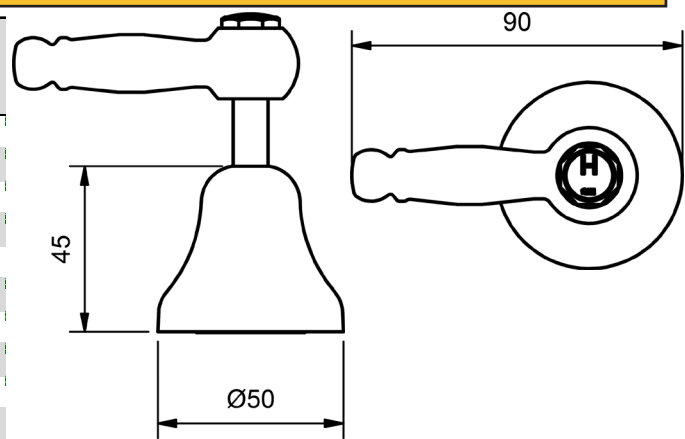

MERINO LEVER SINK/BASIN STOPS

SINK/BASIN TOP ASSEMBLY 1/4 TURN CERAMIC				
	MODEL	FINISH	RRP	INC GST
CHROME	MLCDSSTOP	CP	$124.77	
BRUSHED CHROME	MLCDSSTOP	BC	$235.78	
BRUSHED NICKEL	MLCDSSTOP	BN	$235.78	
SATIN CHROME	MLCDSSTOP	SC	$199.76	
BRUSHED BLACK SAPPHIRE	MLCDSSTOP	BBS	$235.78	
GUNMETAL	MLCDSSTOP	GM	$199.76	
MATT BLACK	MLCDSSTOP	MB	$199.76	
MATT WHITE & CHROME	MLCDSSTOP	MWC	$273.11	
WHITE & CHROME	MLCDSSTOP	WHC	$273.11	
MATT WHITE & GOLD	MLCDSSTOP	MWG	$314.86	
WHITE & GOLD	MLCDSSTOP	WHG	$314.86	
GOLD	MLCDSSTOP	GP	$330.23	
BRUSHED GOLD	MLCDSSTOP	BG	$371.40