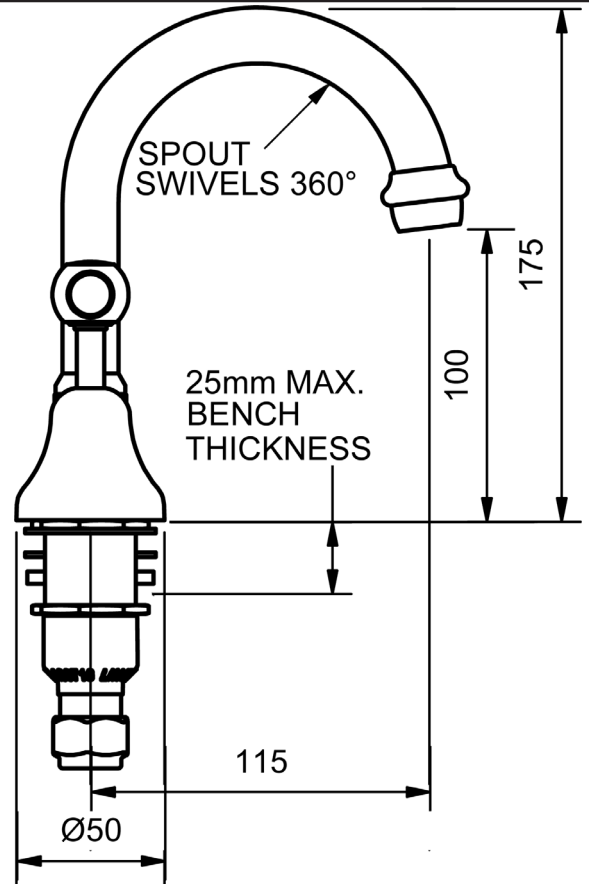

MERINO LEVER BASIN SETS - SWIVEL SPOUT

BASIN SET			
1/4 TURN CERAMIC - SWIVEL SPOUT			
4 STAR WELS - 7.5 LPM	MODEL	FINISH	RRP INC GST
CHROME	MLCDBSAS	CP	$215.21
BRUSHED CHROME	MLCDBSAS	BC	$376.22
BRUSHED NICKEL	MLCDBSAS	BN	$376.22
SATIN CHROME	MLCDBSAS	SC	$331.83
BRUSHED BLACK SAPPHIRE	MLCDBSAS	BBS	$376.22
GUNMETAL	MLCDBSAS	GM	$331.83
MATT BLACK	MLCDBSAS	MB	$331.83
MATT WHITE & CHROME	MLCDBSAS	MWC	$400.49
WHITE & CHROME	MLCDBSAS	WHC	$400.49
MATT WHITE & GOLD	MLCDBSAS	MWG	$482.25
WHITE & GOLD	MLCDBSAS	WHG	$482.25
GOLD	MLCDBSAS	GP	$528.14
BRUSHED GOLD	MLCDBSAS	BG	$579.07

BASIN SET			
1/4 TURN CERAMIC - SWIVEL SPOUT			
6 STAR WELS - 4.5 LPM	MODEL	FINISH	RRP INC GST
CHROME	MLCDBSAS6	CP	$215.21
BRUSHED CHROME	MLCDBSAS6	BC	$376.22
BRUSHED NICKEL	MLCDBSAS6	BN	$376.22
SATIN CHROME	MLCDBSAS6	SC	$331.83
BRUSHED BLACK SAPPHIRE	MLCDBSAS6	BBS	$376.22
GUNMETAL	MLCDBSAS6	GM	$331.83
MATT BLACK	MLCDBSAS6	MB	$331.83
MATT WHITE & CHROME	MLCDBSAS6	MWC	$400.49
WHITE & CHROME	MLCDBSAS6	WHC	$400.49
MATT WHITE & GOLD	MLCDBSAS6	MWG	$482.25
WHITE & GOLD	MLCDBSAS6	WHG	$482.25
GOLD	MLCDBSAS6	GP	$528.14
BRUSHED GOLD	MLCDBSAS6	BG	$579.07