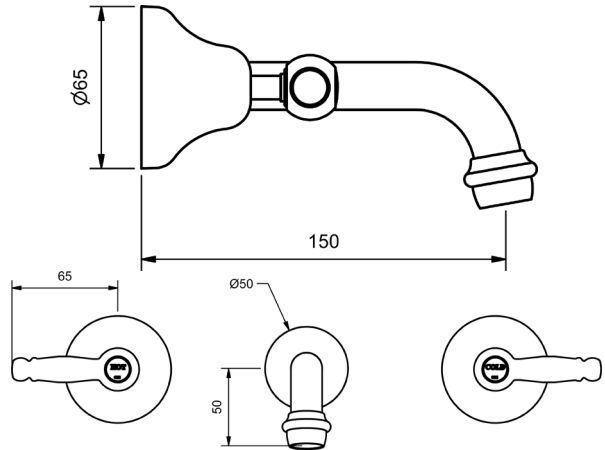

MERINO LEVER BATH SETS

BATH SET

1/4 TURN CERAMIC

	MODEL	FINISH	RRP INC GST
CHROME	MLCDBHS	CP	$179.68
BRUSHED CHROME	MLCDBHS	BC	$340.68
BRUSHED NICKEL	MLCDBHS	BN	$340.68
SATIN CHROME	MLCDBHS	SC	$296.31
BRUSHED BLACK SAPPHIRE	MLCDBHS	BBS	$340.68
GUNMETAL	MLCDBHS	GM	$296.31
MATT BLACK	MLCDBHS	MB	$296.31
MATT WHITE & CHROME	MLCDBHS	MWC	$364.97
WHITE & CHROME	MLCDBHS	WHC	$364.97
MATT WHITE & GOLD	MLCDBHS	MWG	$445.04
WHITE & GOLD	MLCDBHS	WHG	$445.04
GOLD	MLCDBHS	GP	$483.41
BRUSHED GOLD	MLCDBHS	BG	$534.33