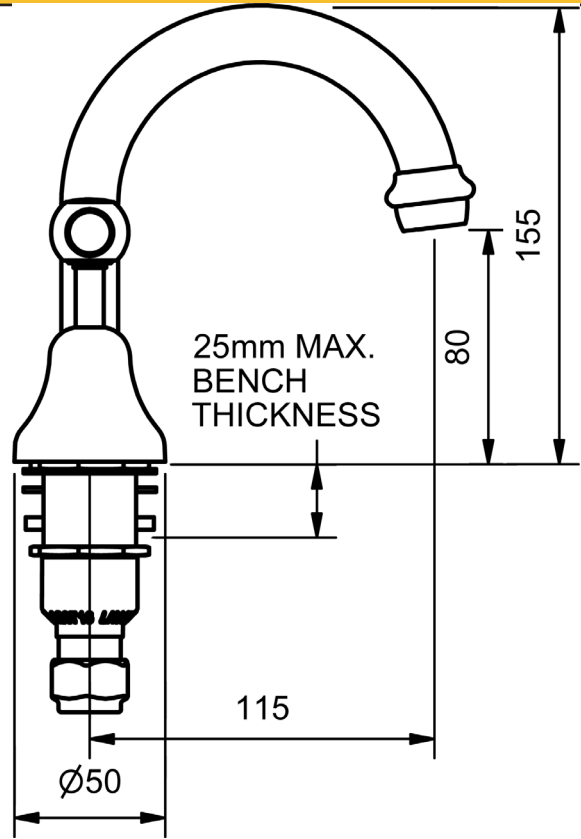

MERINO LEVER

MODEL CODE + FINISH CODE = ITEM CODE

RAM
TAPWARE

MERINO LEVER BASIN SETS - FIXED SPOUT

BASIN SET			
1/4 TURN CERAMIC - FIXED SPOUT			
4 STAR WELS - 7.5 LPM	MODEL	FINISH	RRP INC GST
CHROME	MLCDBSA	CP	$202.28
BRUSHED CHROME	MLCDBSA	BC	$363.30
BRUSHED NICKEL	MLCDBSA	BN	$363.30
SATIN CHROME	MLCDBSA	SC	$318.91
BRUSHED BLACK SAPPHIRE	MLCDBSA	BBS	$363.30
GUNMETAL	MLCDBSA	GM	$318.91
MATT BLACK	MLCDBSA	MB	$318.91
MATT WHITE & CHROME	MLCDBSA	MWC	$387.58
WHITE & CHROME	MLCDBSA	WHC	$387.58
MATT WHITE & GOLD	MLCDBSA	MWG	$468.72
WHITE & GOLD	MLCDBSA	WHG	$468.72
GOLD	MLCDBSA	GP	$513.33
BRUSHED GOLD	MLCDBSA	BG	$564.26

BASIN SET			
1/4 TURN CERAMIC - FIXED SPOUT			
6 STAR WELS - 4.5 LPM	MODEL	FINISH	RRP INC GST
CHROME	MLCDBSA6	CP	$202.28
BRUSHED CHROME	MLCDBSA6	BC	$363.30
BRUSHED NICKEL	MLCDBSA6	BN	$363.30
SATIN CHROME	MLCDBSA6	SC	$318.91
BRUSHED BLACK SAPPHIRE	MLCDBSA6	BBS	$363.30
GUNMETAL	MLCDBSA6	GM	$318.91
MATT BLACK	MLCDBSA6	MB	$318.91
MATT WHITE & CHROME	MLCDBSA6	MWC	$387.58
WHITE & CHROME	MLCDBSA6	WHC	$387.58
MATT WHITE & GOLD	MLCDBSA6	MWG	$468.72
WHITE & GOLD	MLCDBSA6	WHG	$468.72
GOLD	MLCDBSA6	GP	$513.33
BRUSHED GOLD	MLCDBSA6	BG	$564.26