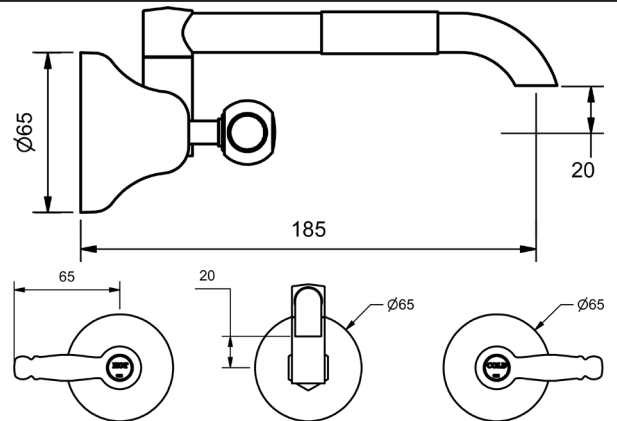

MERINO LEVER LAUNDRY SETS

LAUNDRY SET			
1/4 TURN CERAMIC			
3 STAR WELS - 9.0 LPM	MODEL	FINISH	RRP INC GST
CHROME	MLCDLS	CP	$158.61