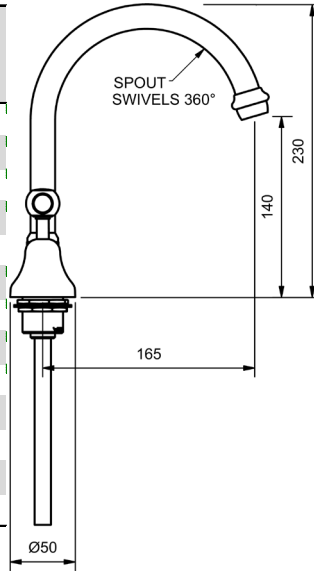

MERINO LEVER

MODEL CODE + FINISH CODE = ITEM CODE

RAM
TAPWARE

MERINO LEVER HOB SINK SETS

HOB SINK SET TO SUIT STAINLESS STEEL

1/4 TURN CERAMIC

4 STAR WELS - 7.5 LPM	MODEL	FINISH	RRP INC GST
CHROME	MLCDFBSS	CP	\$243.19
BRUSHED CHROME	MLCDFBSS	BC	\$432.43
BRUSHED NICKEL	MLCDFBSS	BN	\$432.43
SATIN CHROME	MLCDFBSS	SC	\$378.61
BRUSHED BLACK SAPPHIRE	MLCDFBSS	BBS	\$432.43
GUNMETAL	MLCDFBSS	GM	\$378.61
MATT BLACK	MLCDFBSS	MB	\$378.61
MATT WHITE & CHROME	MLCDFBSS	MWC	\$465.57
WHITE & CHROME	MLCDFBSS	WHC	\$465.57
MATT WHITE & GOLD	MLCDFBSS	MWG	\$550.43
WHITE & GOLD	MLCDFBSS	WHG	\$550.43
GOLD	MLCDFBSS	GP	\$617.64
BRUSHED GOLD	MLCDFBSS	BG	\$679.40