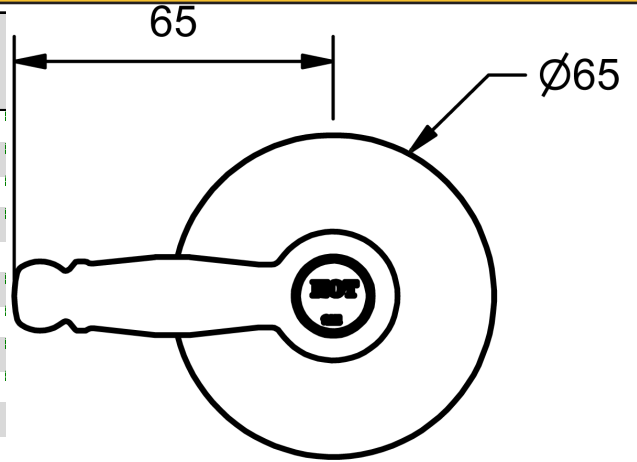

MERINO LEVER WALL STOPS

WALL TOP ASSEMBLY 1/4 TURN CERAMIC				
	MODEL	FINISH	RRP	INC GST
CHROME	MLCDWS	CP	\$124.77	
BRUSHED CHROME	MLCDWS	BC	\$235.78	
BRUSHED NICKEL	MLCDWS	BN	\$235.78	
SATIN CHROME	MLCDWS	SC	\$199.76	
BRUSHED BLACK SAPPHIRE	MLCDWS	BBS	\$235.78	
GUNMETAL	MLCDWS	GM	\$199.76	
MATT BLACK	MLCDWS	MB	\$199.76	
MATT WHITE & CHROME	MLCDWS	MWC	\$273.11	
WHITE & CHROME	MLCDWS	WHC	\$273.11	
MATT WHITE & GOLD	MLCDWS	MWG	\$314.86	
WHITE & GOLD	MLCDWS	WHG	\$314.86	
GOLD	MLCDWS	GP	\$330.23	
BRUSHED GOLD	MLCDWS	BG	\$371.40	