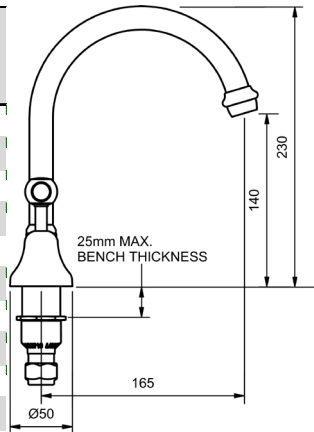

MERINO LEVER VANITEE SINK SETS

VANITEE SINK SET TO SUIT STONE BENCH

1/4 TURN CERAMIC

4 STAR WELS - 7.5 LPM	MODEL	FINISH	RRP INC GST
CHROME	MLCDFBVSS	CP	$323.11
BRUSHED CHROME	MLCDFBVSS	BC	$512.35
BRUSHED NICKEL	MLCDFBVSS	BN	$512.35
SATIN CHROME	MLCDFBVSS	SC	$458.51
BRUSHED BLACK SAPPHIRE	MLCDFBVSS	BBS	$512.35
GUNMETAL	MLCDFBVSS	GM	$458.51
MATT BLACK	MLCDFBVSS	MB	$458.51
MATT WHITE & CHROME	MLCDFBVSS	MWC	$545.48
WHITE & CHROME	MLCDFBVSS	WHC	$545.48
MATT WHITE & GOLD	MLCDFBVSS	MWG	$634.14
WHITE & GOLD	MLCDFBVSS	WHG	$634.14
GOLD	MLCDFBVSS	GP	$699.44
BRUSHED GOLD	MLCDFBVSS	BG	$761.20