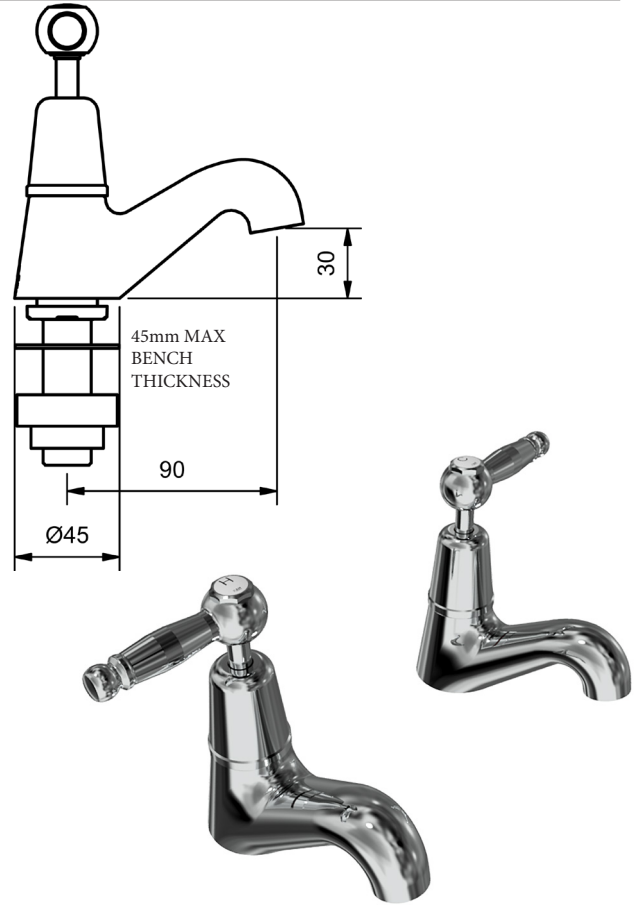

HOB SPA SET

1/4 TURN CERAMIC

	MODEL	FINISH	RRP INC GST
CHROME	MLCDSPAH	CP	\$323.11
BRUSHED CHROME	MLCDSPAH	BC	\$512.35
BRUSHED NICKEL	MLCDSPAH	BN	\$512.35
SATIN CHROME	MLCDSPAH	SC	\$458.51
BRUSHED BLACK SAPPHIRE	MLCDSPAH	BBS	\$512.35
GUNMETAL	MLCDSPAH	GM	\$458.51
MATT BLACK	MLCDSPAH	MB	\$458.51
MATT WHITE & CHROME	MLCDSPAH	MWC	\$545.48
WHITE & CHROME	MLCDSPAH	WHC	\$545.48
MATT WHITE & GOLD	MLCDSPAH	MWG	\$634.14
WHITE & GOLD	MLCDSPAH	WHG	\$634.14
GOLD	MLCDSPAH	GP	\$699.44
BRUSHED GOLD	MLCDSPAH	BG	\$761.20

MERINO LEVER WALL SPA SETS

WALL SPA SET

1/4 TURN CERAMIC

	MODEL	FINISH	RRP INC GST
CHROME	MLCDSPA W	CP	\$185.54
BRUSHED CHROME	MLCDSPA W	BC	\$346.66
BRUSHED NICKEL	MLCDSPA W	BN	\$346.66
SATIN CHROME	MLCDSPA W	SC	\$302.28
BRUSHED BLACK SAPPHIRE	MLCDSPA W	BBS	\$346.66
GUNMETAL	MLCDSPA W	GM	\$302.28
MATT BLACK	MLCDSPA W	MB	\$302.28
MATT WHITE & CHROME	MLCDSPA W	MWC	\$370.83
WHITE & CHROME	MLCDSPA W	WHC	\$370.83
MATT WHITE & GOLD	MLCDSPA W	MWG	\$451.18
WHITE & GOLD	MLCDSPA W	WHG	\$451.18
GOLD	MLCDSPA W	GP	\$494.25
BRUSHED GOLD	MLCDSPA W	BG	\$545.17

MERINO LEVER PILLAR COCK SETS

PILLAR COCKS - PAIR			
1/4 TURN CERAMIC			
4 STAR WELS - 7.5 LPM	MODEL	FINISH	RRP INC GST
CHROME	MLCDPC	CP	\$246.78
BRUSHED CHROME	MLCDPC	BC	\$398.71
BRUSHED NICKEL	MLCDPC	BN	\$398.71
SATIN CHROME	MLCDPC	SC	\$362.58
BRUSHED BLACK SAPPHIRE	MLCDPC	BBS	\$398.71
GUNMETAL	MLCDPC	GM	\$362.58
MATT BLACK	MLCDPC	MB	\$362.58
MATT WHITE & CHROME	MLCDPC	MWC	\$469.15
WHITE & CHROME	MLCDPC	WHC	\$469.15
MATT WHITE & GOLD	MLCDPC	MWG	\$520.25
WHITE & GOLD	MLCDPC	WHG	\$520.25
GOLD	MLCDPC	GP	\$558.48
BRUSHED GOLD	MLCDPC	BG	\$599.94