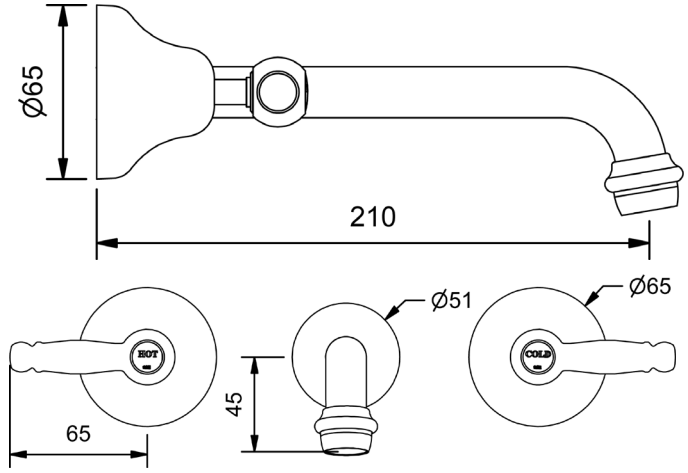

MERINO LEVER

MODEL CODE + FINISH CODE = ITEM CODE

RAM
TAPWARE

MERINO LEVER WALL BASIN SETS

WALL BASIN SET

1/4 TURN CERAMIC

4 STAR WELS - 7.5 LPM

	MODEL	FINISH	RRP INC GST
CHROME	MLCDWBSA	CP	$190.56
BRUSHED CHROME	MLCDWBSA	BC	$351.69
BRUSHED NICKEL	MLCDWBSA	BN	$351.69
SATIN CHROME	MLCDWBSA	SC	$307.31
BRUSHED BLACK SAPPHIRE	MLCDWBSA	BBS	$351.69
GUNMETAL	MLCDWBSA	GM	$307.31
MATT BLACK	MLCDWBSA	MB	$307.31
MATT WHITE & CHROME	MLCDWBSA	MWC	$375.97
WHITE & CHROME	MLCDWBSA	WHC	$375.97
MATT WHITE & GOLD	MLCDWBSA	MWG	$456.57
WHITE & GOLD	MLCDWBSA	WHG	$456.57
GOLD	MLCDWBSA	GP	$500.02
BRUSHED GOLD	MLCDWBSA	BG	$550.94

WALL BASIN SET

1/4 TURN CERAMIC

6 STAR WELS - 4.5 LPM

	MODEL	FINISH	RRP INC GST
CHROME	MLCDWBSA6	CP	$190.56
BRUSHED CHROME	MLCDWBSA6	BC	$351.69
BRUSHED NICKEL	MLCDWBSA6	BN	$351.69
SATIN CHROME	MLCDWBSA6	SC	$307.31
BRUSHED BLACK SAPPHIRE	MLCDWBSA6	BBS	$351.69
GUNMETAL	MLCDWBSA6	GM	$307.31
MATT BLACK	MLCDWBSA6	MB	$307.31
MATT WHITE & CHROME	MLCDWBSA6	MWC	$375.97
WHITE & CHROME	MLCDWBSA6	WHC	$375.97
MATT WHITE & GOLD	MLCDWBSA6	MWG	$456.57
WHITE & GOLD	MLCDWBSA6	WHG	$456.57
GOLD	MLCDWBSA6	GP	$500.02
BRUSHED GOLD	MLCDWBSA6	BG	$550.94

MERINO LEVER BATH SETS

BATH SET

1/4 TURN CERAMIC

	MODEL	FINISH	RRP INC GST
CHROME	MLCDBHS	CP	$179.68
BRUSHED CHROME	MLCDBHS	BC	$340.68
BRUSHED NICKEL	MLCDBHS	BN	$340.68
SATIN CHROME	MLCDBHS	SC	$296.31
BRUSHED BLACK SAPPHIRE	MLCDBHS	BBS	$340.68
GUNMETAL	MLCDBHS	GM	$296.31
MATT BLACK	MLCDBHS	MB	$296.31
MATT WHITE & CHROME	MLCDBHS	MWC	$364.97
WHITE & CHROME	MLCDBHS	WHC	$364.97
MATT WHITE & GOLD	MLCDBHS	MWG	$445.04
WHITE & GOLD	MLCDBHS	WHG	$445.04
GOLD	MLCDBHS	GP	$483.41
BRUSHED GOLD	MLCDBHS	BG	$534.33