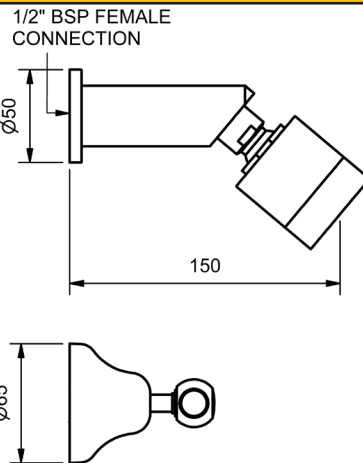

MERINO LEVER SILENO SHOWER SETS

SILENO SHOWER SET			
1/4 TURN CERAMIC			
3 STAR WELS - 9.0 LPM	MODEL	FINISH	RRP INC GST
CHROME	MLCDSHSH	CP	$228.71
BRUSHED CHROME	MLCDSHSH	BC	$454.08
BRUSHED NICKEL	MLCDSHSH	BN	$454.08
SATIN CHROME	MLCDSHSH	SC	$391.40
BRUSHED BLACK SAPPHIRE	MLCDSHSH	BBS	$454.08
GUNMETAL	MLCDSHSH	GM	$391.40
MATT BLACK	MLCDSHSH	MB	$391.40
MATT WHITE & CHROME	MLCDSHSH	MWC	$414.02
WHITE & CHROME	MLCDSHSH	WHC	$414.02
MATT WHITE & GOLD	MLCDSHSH	MWG	$539.39
WHITE & GOLD	MLCDSHSH	WHG	$539.39
GOLD	MLCDSHSH	GP	$689.43
BRUSHED GOLD	MLCDSHSH	BG	$761.48