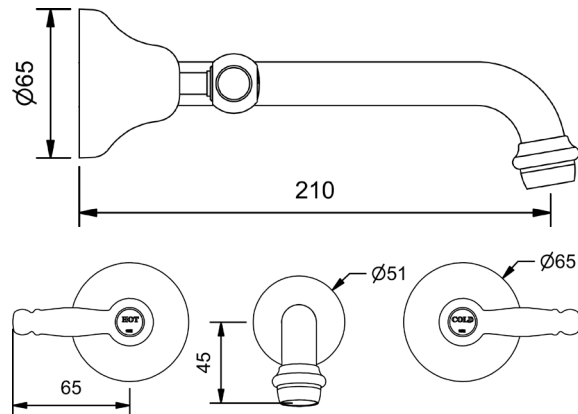

MERINO LEVER WALL SPA SETS

WALL SPA SET

1/4 TURN CERAMIC

	MODEL	FINISH	RRP INC GST
CHROME	MLCDSPA W	CP	$185.54
BRUSHED CHROME	MLCDSPA W	BC	$346.66
BRUSHED NICKEL	MLCDSPA W	BN	$346.66
SATIN CHROME	MLCDSPA W	SC	$302.28
BRUSHED BLACK SAPPHIRE	MLCDSPA W	BBS	$346.66
GUNMETAL	MLCDSPA W	GM	$302.28
MATT BLACK	MLCDSPA W	MB	$302.28
MATT WHITE & CHROME	MLCDSPA W	MWC	$370.83
WHITE & CHROME	MLCDSPA W	WHC	$370.83
MATT WHITE & GOLD	MLCDSPA W	MWG	$451.18
WHITE & GOLD	MLCDSPA W	WHG	$451.18
GOLD	MLCDSPA W	GP	$494.25
BRUSHED GOLD	MLCDSPA W	BG	$545.17