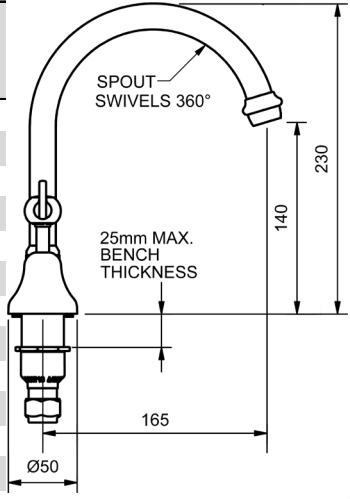

MERINO FLARED VANITEE SINK SETS

VANITEE SINK SET TO SUIT STONE BENCH
1/4 TURN CERAMIC
4 STAR WELS - 7.5 LPM

FINISH	MODEL	FINISH	RRP INC GST
CHROME	MFCDFBVSS	CP	$341.05
BRUSHED CHROME	MFCDFBVSS	BC	$530.28
BRUSHED NICKEL	MFCDFBVSS	BN	$530.28
SATIN CHROME	MFCDFBVSS	SC	$476.46
BRUSHED BLACK SAPPHIRE	MFCDFBVSS	BBS	$530.28
GUNMETAL	MFCDFBVSS	GM	$476.46
MATT BLACK	MFCDFBVSS	MB	$476.46
MATT WHITE & CHROME	MFCDFBVSS	MWC	$563.42
WHITE & CHROME	MFCDFBVSS	WHC	$563.42
MATT WHITE & GOLD	MFCDFBVSS	MWG	$652.94
WHITE & GOLD	MFCDFBVSS	WHG	$652.94
GOLD	MFCDFBVSS	GP	$720.03
BRUSHED GOLD	MFCDFBVSS	BG	$781.79