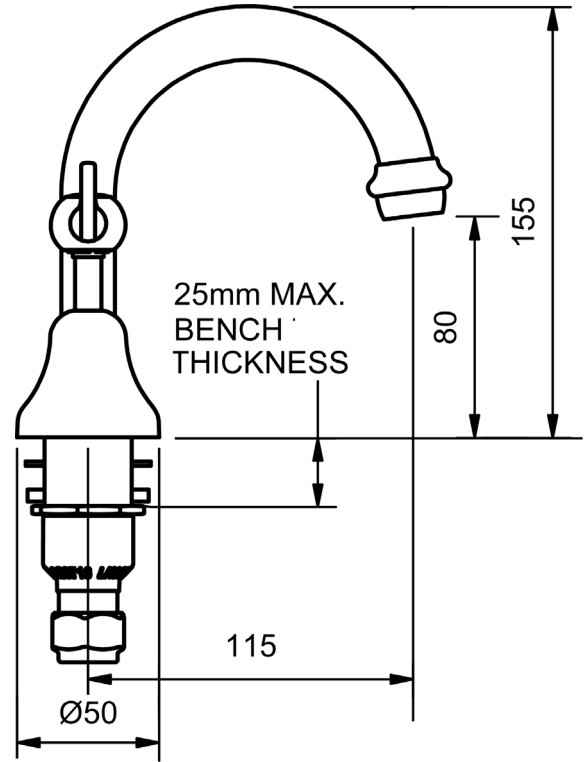

MERINO FLARED BASIN SETS - FIXED SPOUT

BASIN SET			
1/4 TURN CERAMIC - FIXED SPOUT			
4 STAR WELS - 7.5 LPM	MODEL	FINISH	RRP INC GST
CHROME	MFCDBSA	CP	$220.23
BRUSHED CHROME	MFCDBSA	BC	$381.23
BRUSHED NICKEL	MFCDBSA	BN	$381.23
SATIN CHROME	MFCDBSA	SC	$336.85
BRUSHED BLACK SAPPHIRE	MFCDBSA	BBS	$381.23
GUNMETAL	MFCDBSA	GM	$336.85
MATT BLACK	MFCDBSA	MB	$336.85
MATT WHITE & CHROME	MFCDBSA	MWC	$405.52
WHITE & CHROME	MFCDBSA	WHC	$405.52
MATT WHITE & GOLD	MFCDBSA	MWG	$487.52
WHITE & GOLD	MFCDBSA	WHG	$487.52
GOLD	MFCDBSA	GP	$533.91
BRUSHED GOLD	MFCDBSA	BG	$584.84

BASIN SET			
1/4 TURN CERAMIC - FIXED SPOUT			
6 STAR WELS - 4.5 LPM	MODEL	FINISH	RRP INC GST
CHROME	MFCDBSA6	CP	$220.23
BRUSHED CHROME	MFCDBSA6	BC	$381.23
BRUSHED NICKEL	MFCDBSA6	BN	$381.23
SATIN CHROME	MFCDBSA6	SC	$336.85
BRUSHED BLACK SAPPHIRE	MFCDBSA6	BBS	$381.23
GUNMETAL	MFCDBSA6	GM	$336.85
MATT BLACK	MFCDBSA6	MB	$336.85
MATT WHITE & CHROME	MFCDBSA6	MWC	$405.52
WHITE & CHROME	MFCDBSA6	WHC	$405.52
MATT WHITE & GOLD	MFCDBSA6	MWG	$487.52
WHITE & GOLD	MFCDBSA6	WHG	$487.52
GOLD	MFCDBSA6	GP	$533.91
BRUSHED GOLD	MFCDBSA6	BG	$584.84