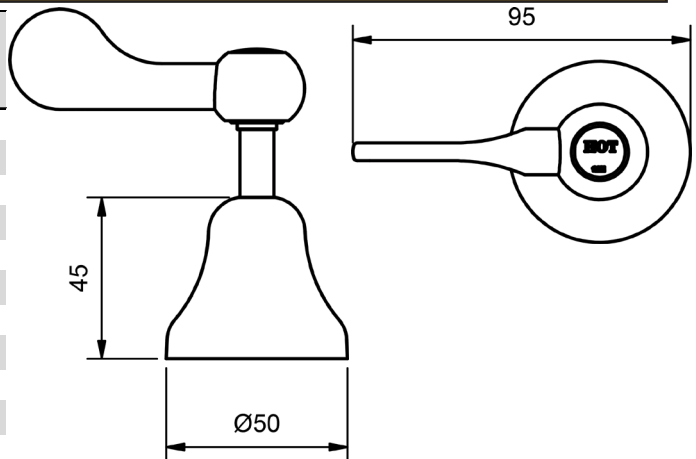

MERINO FLARED LEVER SINK/BASIN STOPS

SINK/BASIN TOP ASSEMBLY

1/4 TURN CERAMIC

	MODEL	FINISH	RRP INC GST
CHROME	MFCDSSTOP	CP	$142.72
BRUSHED CHROME	MFCDSSTOP	BC	$253.72
BRUSHED NICKEL	MFCDSSTOP	BN	$253.72
SATIN CHROME	MFCDSSTOP	SC	$217.71
BRUSHED BLACK SAPPHIRE	MFCDSSTOP	BBS	$253.72
GUNMETAL	MFCDSSTOP	GM	$217.71
MATT BLACK	MFCDSSTOP	MB	$217.71
MATT WHITE & CHROME	MFCDSSTOP	MWC	$291.04
WHITE & CHROME	MFCDSSTOP	WHC	$291.04
MATT WHITE & GOLD	MFCDSSTOP	MWG	$333.65
WHITE & GOLD	MFCDSSTOP	WHG	$333.65
GOLD	MFCDSSTOP	GP	$350.81
BRUSHED GOLD	MFCDSSTOP	BG	$392.00