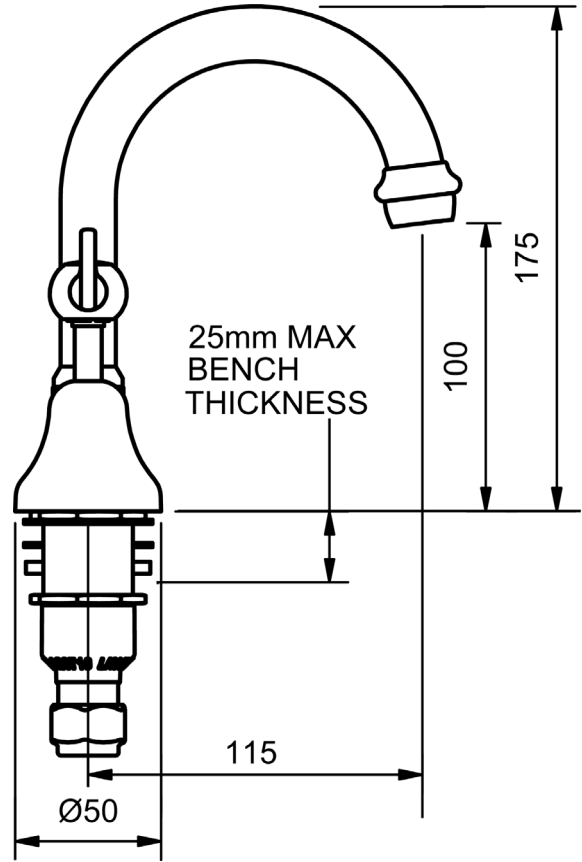

MERINO FLARED

MODEL CODE + FINISH CODE = ITEM CODE

RAM
TAPWARE

MERINO FLARED BASIN SETS - SWIVEL SPOUT

BASIN SET			
1/4 TURN CERAMIC - SWIVEL SPOUT			
4 STAR WELS - 7.5 LPM	MODEL	FINISH	RRP INC GST
CHROME	MFCDBSAS	CP	$233.15
BRUSHED CHROME	MFCDBSAS	BC	$394.16
BRUSHED NICKEL	MFCDBSAS	BN	$394.16
SATIN CHROME	MFCDBSAS	SC	$349.78
BRUSHED BLACK SAPPHIRE	MFCDBSAS	BBS	$394.16
GUNMETAL	MFCDBSAS	GM	$349.78
MATT BLACK	MFCDBSAS	MB	$349.78
MATT WHITE & CHROME	MFCDBSAS	MWC	$418.44
WHITE & CHROME	MFCDBSAS	WHC	$418.44
MATT WHITE & GOLD	MFCDBSAS	MWG	$501.05
WHITE & GOLD	MFCDBSAS	WHG	$501.05
GOLD	MFCDBSAS	GP	$548.74
BRUSHED GOLD	MFCDBSAS	BG	$599.67

BASIN SET			
1/4 TURN CERAMIC - SWIVEL SPOUT			
6 STAR WELS - 4.5 LPM	MODEL	FINISH	RRP INC GST
CHROME	MFCDBSAS6	CP	$233.15
BRUSHED CHROME	MFCDBSAS6	BC	$394.16
BRUSHED NICKEL	MFCDBSAS6	BN	$394.16
SATIN CHROME	MFCDBSAS6	SC	$349.78
BRUSHED BLACK SAPPHIRE	MFCDBSAS6	BBS	$394.16
GUNMETAL	MFCDBSAS6	GM	$349.78
MATT BLACK	MFCDBSAS6	MB	$349.78
MATT WHITE & CHROME	MFCDBSAS6	MWC	$418.44
WHITE & CHROME	MFCDBSAS6	WHC	$418.44
MATT WHITE & GOLD	MFCDBSAS6	MWG	$501.05
WHITE & GOLD	MFCDBSAS6	WHG	$501.05
GOLD	MFCDBSAS6	GP	$548.74
BRUSHED GOLD	MFCDBSAS6	BG	$599.67