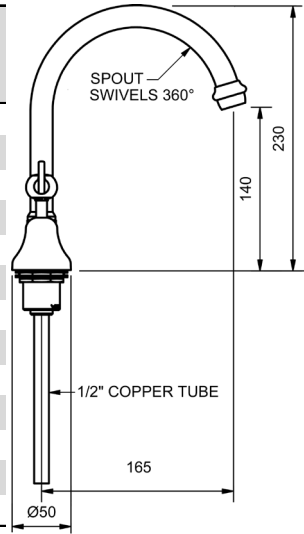

1/2" BSP FEMALE CONNECTION

MERINO FLARED HOB SINK SETS

HOB SINK SET TO SUIT STAINLESS STEEL
1/4 TURN CERAMIC
4 STAR WELS - 7.5 LPM

FINISH	MODEL	FINISH	RRP INC GST
CHROME	MFCDFBSS	CP	\$261.14
BRUSHED CHROME	MFCDFBSS	BC	\$450.38
BRUSHED NICKEL	MFCDFBSS	BN	\$450.38
SATIN CHROME	MFCDFBSS	SC	\$396.55
BRUSHED BLACK SAPPHIRE	MFCDFBSS	BBS	\$450.38
GUNMETAL	MFCDFBSS	GM	\$396.55
MATT BLACK	MFCDFBSS	MB	\$396.55
MATT WHITE & CHROME	MFCDFBSS	MWC	\$483.63
WHITE & CHROME	MFCDFBSS	WHC	\$483.63
MATT WHITE & GOLD	MFCDFBSS	MWG	\$569.35
WHITE & GOLD	MFCDFBSS	WHG	\$569.35
GOLD	MFCDFBSS	GP	\$638.22
BRUSHED GOLD	MFCDFBSS	BG	\$699.99