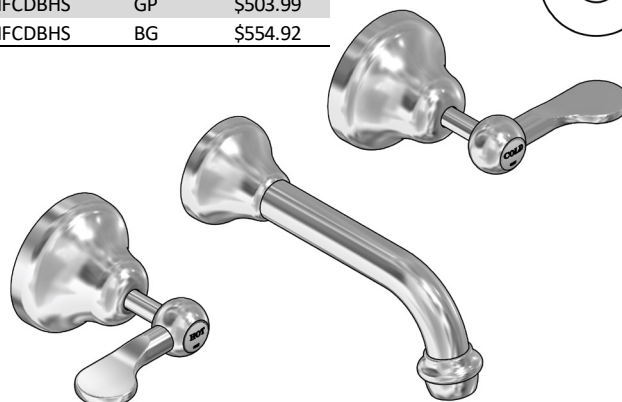

MERINO FLARED WALL BASIN SETS

WALL BASIN SET

1/4 TURN CERAMIC

4 STAR WELS - 7.5 LPM

	MODEL	FINISH	RRP INC GST
CHROME	MFCDWBSA	CP	\$208.51
BRUSHED CHROME	MFCDWBSA	BC	\$369.63
BRUSHED NICKEL	MFCDWBSA	BN	\$369.63
SATIN CHROME	MFCDWBSA	SC	\$325.26
BRUSHED BLACK SAPPHIRE	MFCDWBSA	BBS	\$369.63
GUNMETAL	MFCDWBSA	GM	\$325.26
MATT BLACK	MFCDWBSA	MB	\$325.26
MATT WHITE & CHROME	MFCDWBSA	MWC	\$393.92
WHITE & CHROME	MFCDWBSA	WHC	\$393.92
MATT WHITE & GOLD	MFCDWBSA	MWG	\$475.37
WHITE & GOLD	MFCDWBSA	WHG	\$475.37
GOLD	MFCDWBSA	GP	\$520.61
BRUSHED GOLD	MFCDWBSA	BG	\$571.52

WALL BASIN SET

1/4 TURN CERAMIC

6 STAR WELS - 4.5 LPM

	MODEL	FINISH	RRP INC GST
CHROME	MFCDWBSA6	CP	\$208.51
BRUSHED CHROME	MFCDWBSA6	BC	\$369.63
BRUSHED NICKEL	MFCDWBSA6	BN	\$369.63
SATIN CHROME	MFCDWBSA6	SC	\$325.26
BRUSHED BLACK SAPPHIRE	MFCDWBSA6	BBS	\$369.63
GUNMETAL	MFCDWBSA6	GM	\$325.26
MATT BLACK	MFCDWBSA6	MB	\$325.26
MATT WHITE & CHROME	MFCDWBSA6	MWC	\$393.92
WHITE & CHROME	MFCDWBSA6	WHC	\$393.92
MATT WHITE & GOLD	MFCDWBSA6	MWG	\$475.37
WHITE & GOLD	MFCDWBSA6	WHG	\$475.37
GOLD	MFCDWBSA6	GP	\$520.61
BRUSHED GOLD	MFCDWBSA6	BG	\$571.52

MERINO FLARED BATH SETS

BATH SET

1/4 TURN CERAMIC

	MODEL	FINISH	RRP INC GST
CHROME	MFCDBHS	CP	\$197.61
BRUSHED CHROME	MFCDBHS	BC	\$358.63
BRUSHED NICKEL	MFCDBHS	BN	\$358.63
SATIN CHROME	MFCDBHS	SC	\$314.25
BRUSHED BLACK SAPPHIRE	MFCDBHS	BBS	\$358.63
GUNMETAL	MFCDBHS	GM	\$314.25
MATT BLACK	MFCDBHS	MB	\$314.25
MATT WHITE & CHROME	MFCDBHS	MWC	\$382.91
WHITE & CHROME	MFCDBHS	WHC	\$382.91
MATT WHITE & GOLD	MFCDBHS	MWG	\$463.84
WHITE & GOLD	MFCDBHS	WHG	\$463.84
GOLD	MFCDBHS	GP	\$503.99
BRUSHED GOLD	MFCDBHS	BG	\$554.92

MERINO FLARED

MODEL CODE + FINISH CODE = ITEM CODE

RAM
TAPWARE

MERINO FLARED A/D SHOWER SETS

ALL DIRECTIONAL SHOWER SET

1/4 TURN CERAMIC

3 STAR WELS - 9.0 LPM

MODEL	FINISH	RRP INC GST
CHROME MFCDSHS	CP	\$207.43