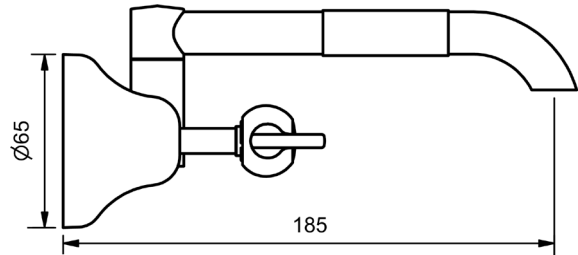

MERINO FLARED LAUNDRY SETS

LAUNDRY SET

1/4 TURN CERAMIC

3 STAR WELS - 9.0 LPM

	MODEL	FINISH	RRP INC GST
CHROME	MFCDL5	CP	$176.56