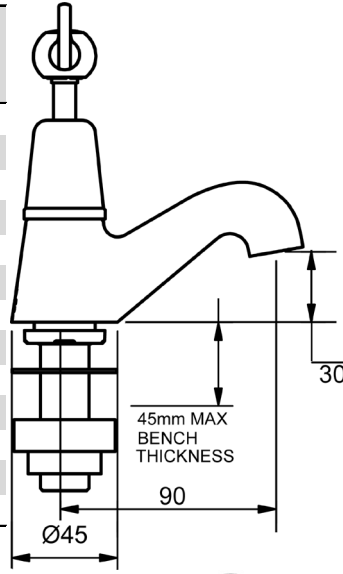

MERINO FLARED

MODEL CODE + FINISH CODE = ITEM CODE

RAM
TAPWARE

MERINO FLARED PILLAR COCK SETS

PILLAR COCKS - PAIR

1/4 TURN CERAMIC

4 STAR WELS - 7.5 LPM	MODEL	FINISH	RRP INC GST
CHROME	MFCDCP	CP	\$264.73
BRUSHED CHROME	MFCDCP	BC	\$416.65
BRUSHED NICKEL	MFCDCP	BN	\$416.65
SATIN CHROME	MFCDCP	SC	\$380.52
BRUSHED BLACK SAPPHIRE	MFCDCP	BBS	\$416.65
GUNMETAL	MFCDCP	GM	\$380.52
MATT BLACK	MFCDCP	MB	\$380.52
MATT WHITE & CHROME	MFCDCP	MWC	\$487.10
WHITE & CHROME	MFCDCP	WHC	\$487.10
MATT WHITE & GOLD	MFCDCP	MWG	\$539.04
WHITE & GOLD	MFCDCP	WHG	\$539.04
GOLD	MFCDCP	GP	\$579.07
BRUSHED GOLD	MFCDCP	BG	\$620.52