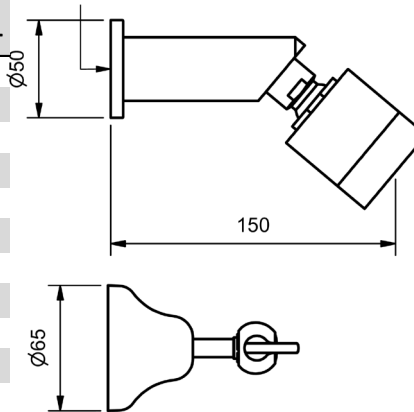

1/2" BSP FEMALE CONNECTION

MERINO FLARED HOB SINK SETS

HOB SINK SET TO SUIT STAINLESS STEEL
1/4 TURN CERAMIC
4 STAR WELS - 7.5 LPM

FINISH	MODEL	FINISH	RRP INC GST
CHROME	MFCDFBSS	CP	\$261.14
BRUSHED CHROME	MFCDFBSS	BC	\$450.38
BRUSHED NICKEL	MFCDFBSS	BN	\$450.38
SATIN CHROME	MFCDFBSS	SC	\$396.55
BRUSHED BLACK SAPPHIRE	MFCDFBSS	BBS	\$450.38
GUNMETAL	MFCDFBSS	GM	\$396.55
MATT BLACK	MFCDFBSS	MB	\$396.55
MATT WHITE & CHROME	MFCDFBSS	MWC	\$483.63
WHITE & CHROME	MFCDFBSS	WHC	\$483.63
MATT WHITE & GOLD	MFCDFBSS	MWG	\$569.35
WHITE & GOLD	MFCDFBSS	WHG	\$569.35
GOLD	MFCDFBSS	GP	\$638.22
BRUSHED GOLD	MFCDFBSS	BG	\$699.99