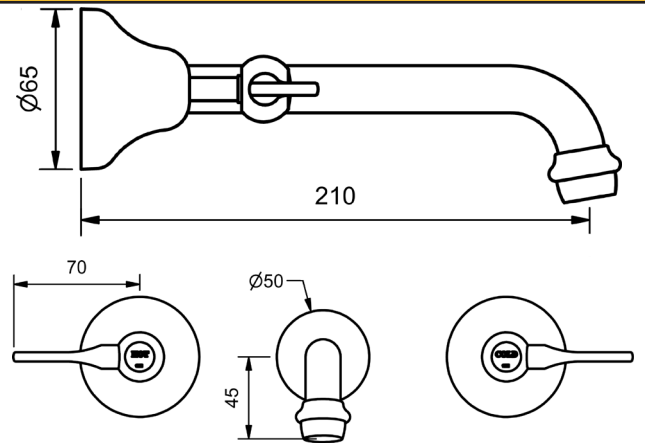

MERINO FLARED WALL SPA SETS

WALL SPA SET 1/4 TURN CERAMIC			
	MODEL	FINISH	RRP INC GST
CHROME	MFCDSPAW	CP	$203.48
BRUSHED CHROME	MFCDSPAW	BC	$364.60
BRUSHED NICKEL	MFCDSPAW	BN	$364.60
SATIN CHROME	MFCDSPAW	SC	$320.23
BRUSHED BLACK SAPPHIRE	MFCDSPAW	BBS	$364.60
GUNMETAL	MFCDSPAW	GM	$320.23
MATT BLACK	MFCDSPAW	MB	$320.23
MATT WHITE & CHROME	MFCDSPAW	MWC	$388.77
WHITE & CHROME	MFCDSPAW	WHC	$388.77
MATT WHITE & GOLD	MFCDSPAW	MWG	$469.98
WHITE & GOLD	MFCDSPAW	WHG	$469.98
GOLD	MFCDSPAW	GP	$514.84
BRUSHED GOLD	MFCDSPAW	BG	$565.75