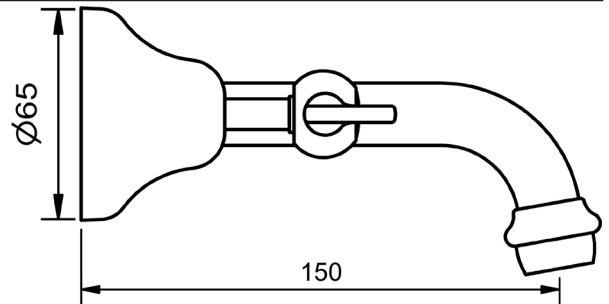

MERINO FLARED BATH SETS

BATH SET

1/4 TURN CERAMIC

	MODEL	FINISH	RRP INC GST
CHROME	MFCDBHS	CP	$197.61
BRUSHED CHROME	MFCDBHS	BC	$358.63
BRUSHED NICKEL	MFCDBHS	BN	$358.63
SATIN CHROME	MFCDBHS	SC	$314.25
BRUSHED BLACK SAPPHIRE	MFCDBHS	BBS	$358.63
GUNMETAL	MFCDBHS	GM	$314.25
MATT BLACK	MFCDBHS	MB	$314.25
MATT WHITE & CHROME	MFCDBHS	MWC	$382.91
WHITE & CHROME	MFCDBHS	WHC	$382.91
MATT WHITE & GOLD	MFCDBHS	MWG	$463.84
WHITE & GOLD	MFCDBHS	WHG	$463.84
GOLD	MFCDBHS	GP	$503.99
BRUSHED GOLD	MFCDBHS	BG	$554.92