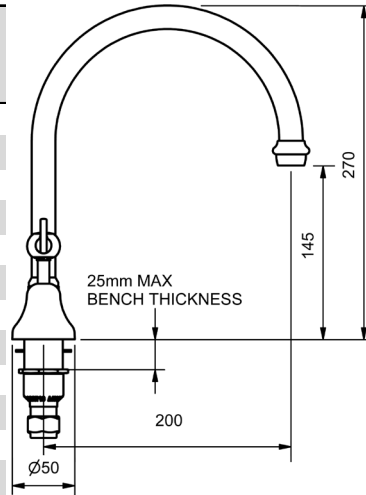

MERINO FLARED LAUNDRY SETS

LAUNDRY SET

1/4 TURN CERAMIC

3 STAR WELS - 9.0 LPM

	MODEL	FINISH	RRP INC GST
CHROME	MFCDL5	CP	\$176.56

MERINO FLARED HOB SPA SETS

HOB SPA SET 1/4 TURN CERAMIC			
	MODEL	FINISH	RRP INC GST
CHROME	MFCDSPAH	CP	\$341.05
BRUSHED CHROME	MFCDSPAH	BC	\$530.28
BRUSHED NICKEL	MFCDSPAH	BN	\$530.28
SATIN CHROME	MFCDSPAH	SC	\$476.46
BRUSHED BLACK SAPPHIRE	MFCDSPAH	BBS	\$530.28
GUNMETAL	MFCDSPAH	GM	\$476.46
MATT BLACK	MFCDSPAH	MB	\$476.46
MATT WHITE & CHROME	MFCDSPAH	MWC	\$563.42
WHITE & CHROME	MFCDSPAH	WHC	\$563.42
MATT WHITE & GOLD	MFCDSPAH	MWG	\$652.94
WHITE & GOLD	MFCDSPAH	WHG	\$652.94
GOLD	MFCDSPAH	GP	\$720.03
BRUSHED GOLD	MFCDSPAH	BG	\$781.79