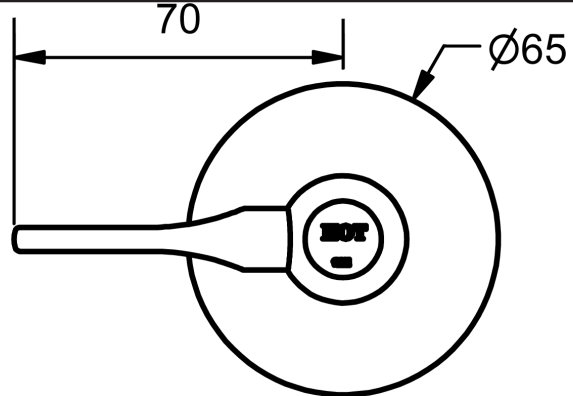

MERINO FLARED

MODEL CODE + FINISH CODE = ITEM CODE

RAM
TAPWARE

MERINO FLARED WALL STOPS

WALL TOP ASSEMBLY

1/4 TURN CERAMIC

	MODEL	FINISH	RRP INC GST
CHROME	MFCDWS	CP	\$142.72
BRUSHED CHROME	MFCDWS	BC	\$253.72
BRUSHED NICKEL	MFCDWS	BN	\$253.72
SATIN CHROME	MFCDWS	SC	\$217.71
BRUSHED BLACK SAPPHIRE	MFCDWS	BBS	\$253.72
GUNMETAL	MFCDWS	GM	\$217.71
MATT BLACK	MFCDWS	MB	\$217.71
MATT WHITE & CHROME	MFCDWS	MWC	\$291.04
WHITE & CHROME	MFCDWS	WHC	\$291.04
MATT WHITE & GOLD	MFCDWS	MWG	\$333.65
WHITE & GOLD	MFCDWS	WHG	\$333.65
GOLD	MFCDWS	GP	\$350.81
BRUSHED GOLD	MFCDWS	BG	\$392.00