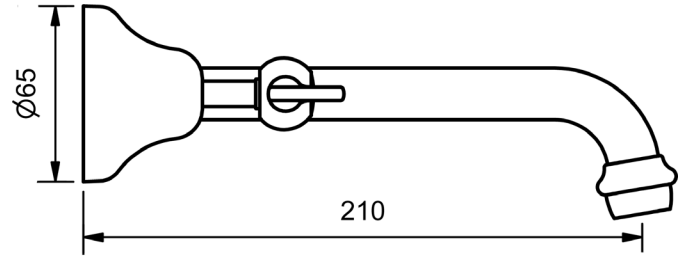

MERINO FLARED WALL BASIN SETS

WALL BASIN SET

1/4 TURN CERAMIC

4 STAR WELS - 7.5 LPM

	MODEL	FINISH	RRP INC GST
CHROME	MFCDWBSA	CP	$208.51
BRUSHED CHROME	MFCDWBSA	BC	$369.63
BRUSHED NICKEL	MFCDWBSA	BN	$369.63
SATIN CHROME	MFCDWBSA	SC	$325.26
BRUSHED BLACK SAPPHIRE	MFCDWBSA	BBS	$369.63
GUNMETAL	MFCDWBSA	GM	$325.26
MATT BLACK	MFCDWBSA	MB	$325.26
MATT WHITE & CHROME	MFCDWBSA	MWC	$393.92
WHITE & CHROME	MFCDWBSA	WHC	$393.92
MATT WHITE & GOLD	MFCDWBSA	MWG	$475.37
WHITE & GOLD	MFCDWBSA	WHG	$475.37
GOLD	MFCDWBSA	GP	$520.61
BRUSHED GOLD	MFCDWBSA	BG	$571.52

WALL BASIN SET

1/4 TURN CERAMIC

6 STAR WELS - 4.5 LPM

	MODEL	FINISH	RRP INC GST
CHROME	MFCDWBSA6	CP	$208.51
BRUSHED CHROME	MFCDWBSA6	BC	$369.63
BRUSHED NICKEL	MFCDWBSA6	BN	$369.63
SATIN CHROME	MFCDWBSA6	SC	$325.26
BRUSHED BLACK SAPPHIRE	MFCDWBSA6	BBS	$369.63
GUNMETAL	MFCDWBSA6	GM	$325.26
MATT BLACK	MFCDWBSA6	MB	$325.26
MATT WHITE & CHROME	MFCDWBSA6	MWC	$393.92
WHITE & CHROME	MFCDWBSA6	WHC	$393.92
MATT WHITE & GOLD	MFCDWBSA6	MWG	$475.37
WHITE & GOLD	MFCDWBSA6	WHG	$475.37
GOLD	MFCDWBSA6	GP	$520.61
BRUSHED GOLD	MFCDWBSA6	BG	$571.52

MERINO FLARED BATH SETS

BATH SET

1/4 TURN CERAMIC

	MODEL	FINISH	RRP INC GST
CHROME	MFCDBHS	CP	$197.61
BRUSHED CHROME	MFCDBHS	BC	$358.63
BRUSHED NICKEL	MFCDBHS	BN	$358.63
SATIN CHROME	MFCDBHS	SC	$314.25
BRUSHED BLACK SAPPHIRE	MFCDBHS	BBS	$358.63
GUNMETAL	MFCDBHS	GM	$314.25
MATT BLACK	MFCDBHS	MB	$314.25
MATT WHITE & CHROME	MFCDBHS	MWC	$382.91
WHITE & CHROME	MFCDBHS	WHC	$382.91
MATT WHITE & GOLD	MFCDBHS	MWG	$463.84
WHITE & GOLD	MFCDBHS	WHG	$463.84
GOLD	MFCDBHS	GP	$503.99
BRUSHED GOLD	MFCDBHS	BG	$554.92