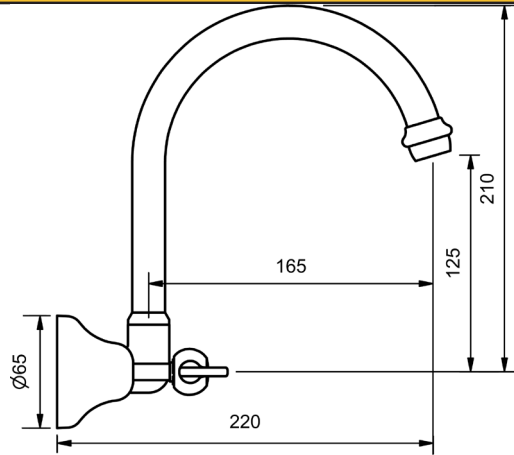

MERINO FLARED

MODEL CODE + FINISH CODE = ITEM CODE

RAM
TAPWARE

MERINO FLARED WALL SINK OR LAUNDRY SETS

WALL SINK/LAUNDRY SET

1/4 TURN CERAMIC

4 STAR WELS - 7.5 LPM

	MODEL	FINISH	RRP INC GST
CHROME	MFCDWSS	CP	\$248.46
BRUSHED CHROME	MFCDWSS	BC	\$437.70
BRUSHED NICKEL	MFCDWSS	BN	\$437.70
SATIN CHROME	MFCDWSS	SC	\$383.87
BRUSHED BLACK SAPPHIRE	MFCDWSS	BBS	\$437.70
GUNMETAL	MFCDWSS	GM	\$383.87
MATT BLACK	MFCDWSS	MB	\$383.87
MATT WHITE & CHROME	MFCDWSS	MWC	\$470.83
WHITE & CHROME	MFCDWSS	WHC	\$470.83
MATT WHITE & GOLD	MFCDWSS	MWG	\$555.94
WHITE & GOLD	MFCDWSS	WHG	\$555.94
GOLD	MFCDWSS	GP	\$613.79
BRUSHED GOLD	MFCDWSS	BG	\$675.55