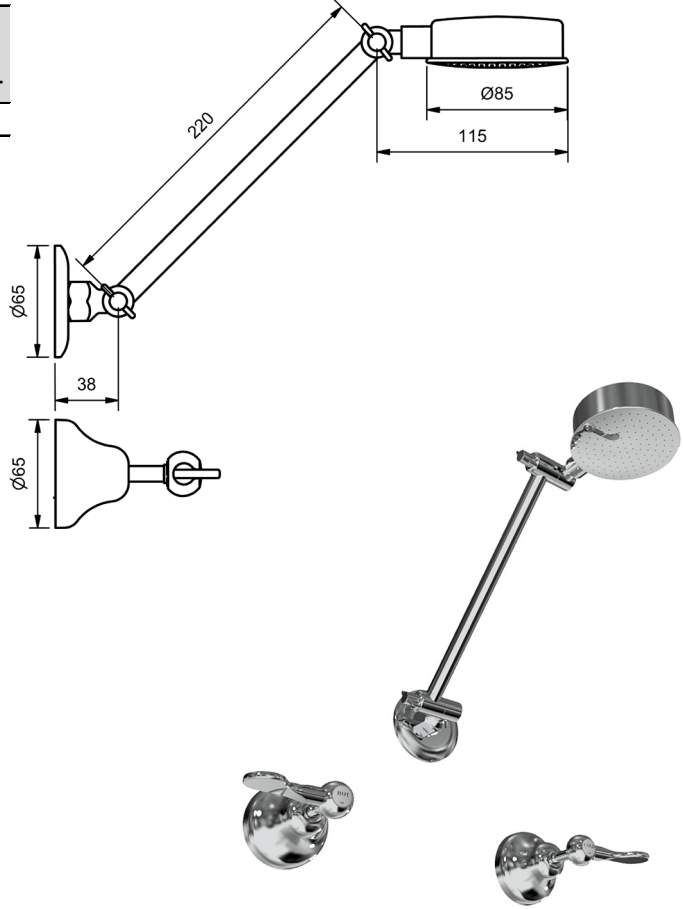

MERINO FLARED

MODEL CODE + FINISH CODE = ITEM CODE

RAM
TAPWARE

MERINO FLARED A/D SHOWER SETS

ALL DIRECTIONAL SHOWER SET

1/4 TURN CERAMIC

3 STAR WELS - 9.0 LPM

MODEL	FINISH	RRP INC GST
CHROME MFCDSHS	CP	\$207.43