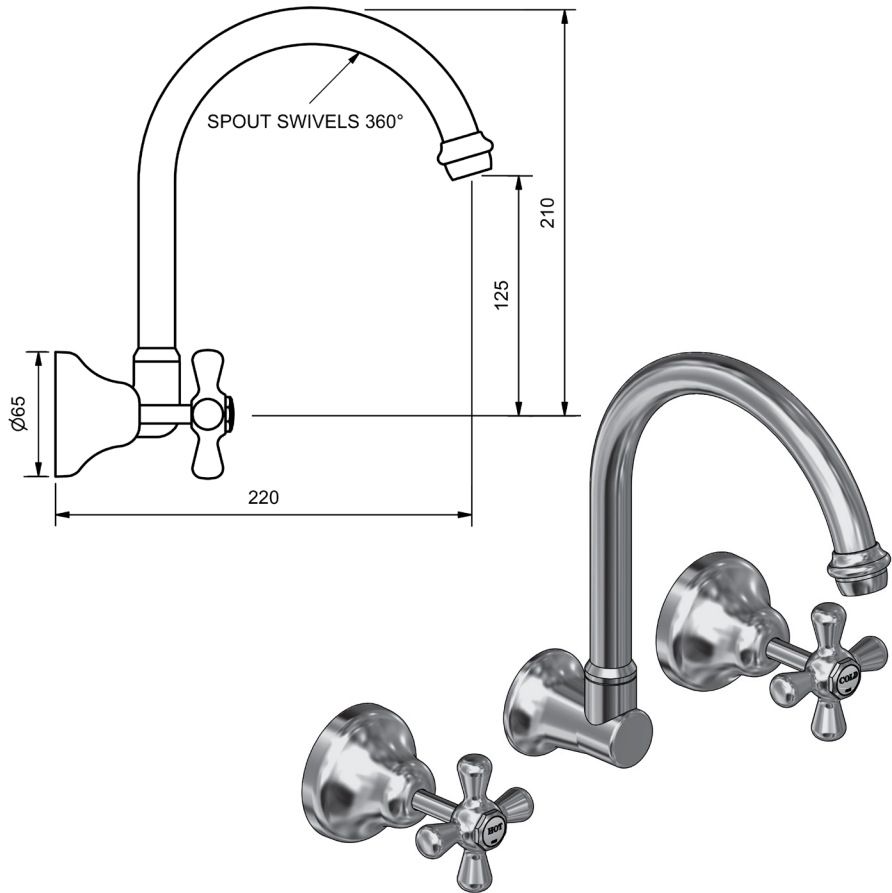

MERINO CROSS LAUNDRY SETS

LAUNDRY SET 3/4 TURN CERAMIC			
3 STAR WELS - 9.0 LPM	MODEL	FINISH	RRP INC GST
	CHROME MCDLS	CP	$131.10

LAUNDRY SET RAMSEAL			
3 STAR WELS - 9.0 LPM	MODEL	FINISH	RRP INC GST
	CHROME MRSLS	CP	$128.84

LAUNDRY SET JUMPER VALVE			
3 STAR WELS - 9.0 LPM	MODEL	FINISH	RRP INC GST
	CHROME MLS	CP	$111.06