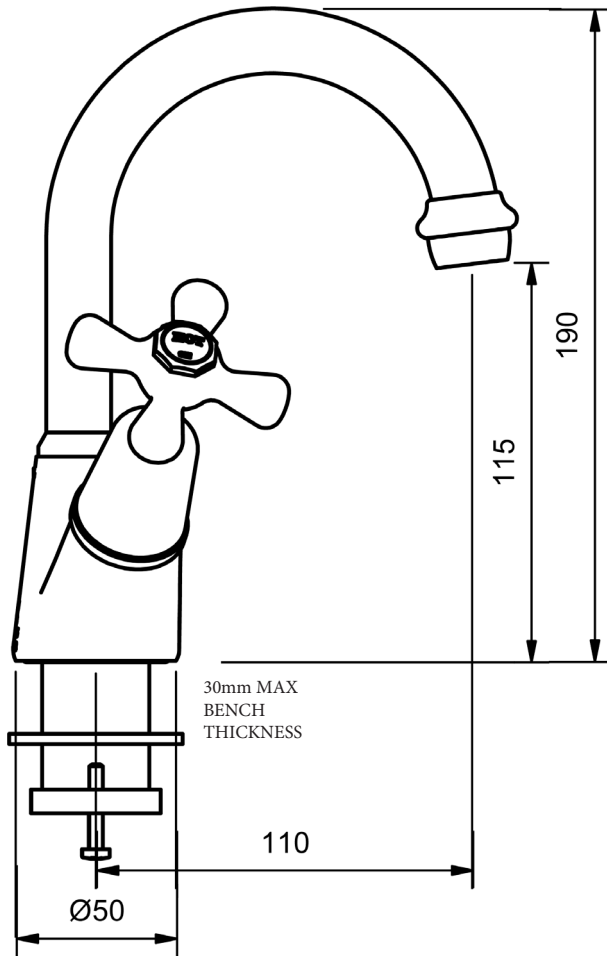

ALL PRICES ARE RRP INCLUDING GST