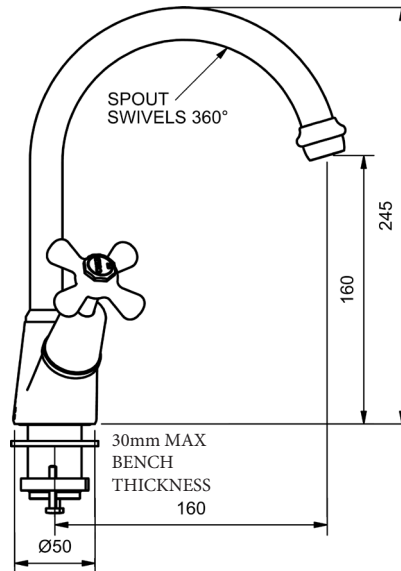

TWIN SINK MIXER
RAMSEAL
4 STAR WELS - 7.5 LPM

MODEL	FINISH	RRP INC GST
CHROME MRSTWS	CP	$279.96
BRUSHED CHROME MRSTWS	BC	$498.82
BRUSHED NICKEL MRSTWS	BN	$498.82
SATIN CHROME MRSTWS	SC	$462.08
BRUSHED BLACK SAPPHIRE MRSTWS	BBS	$498.82
GUNMETAL MRSTWS	GM	$462.08
MATT BLACK MRSTWS	MB	$462.08
MATT WHITE & CHROME MRSTWS	MWC	$507.64
WHITE & CHROME MRSTWS	WHC	$507.64
MATT WHITE & GOLD MRSTWS	MWG	$553.41
WHITE & GOLD MRSTWS	WHG	$553.41
GOLD MRSTWS	GP	$842.60
BRUSHED GOLD MRSTWS	BG	$883.63

TWIN SINK MIXER
JUMPER VALVE

MODEL	FINISH	RRP INC GST
CHROME MTWS	CP	$260.03
BRUSHED CHROME MTWS	BC	$475.75
BRUSHED NICKEL MTWS	BN	$475.75
SATIN CHROME MTWS	SC	$439.54
BRUSHED BLACK SAPPHIRE MTWS	BBS	$475.75
GUNMETAL MTWS	GM	$439.54
MATT BLACK MTWS	MB	$439.54
MATT WHITE & CHROME MTWS	MWC	$484.45
WHITE & CHROME MTWS	WHC	$484.45
MATT WHITE & GOLD MTWS	MWG	$529.68
WHITE & GOLD MTWS	WHG	$529.68
GOLD MTWS	GP	$824.48
BRUSHED GOLD MTWS	BG	$865.51