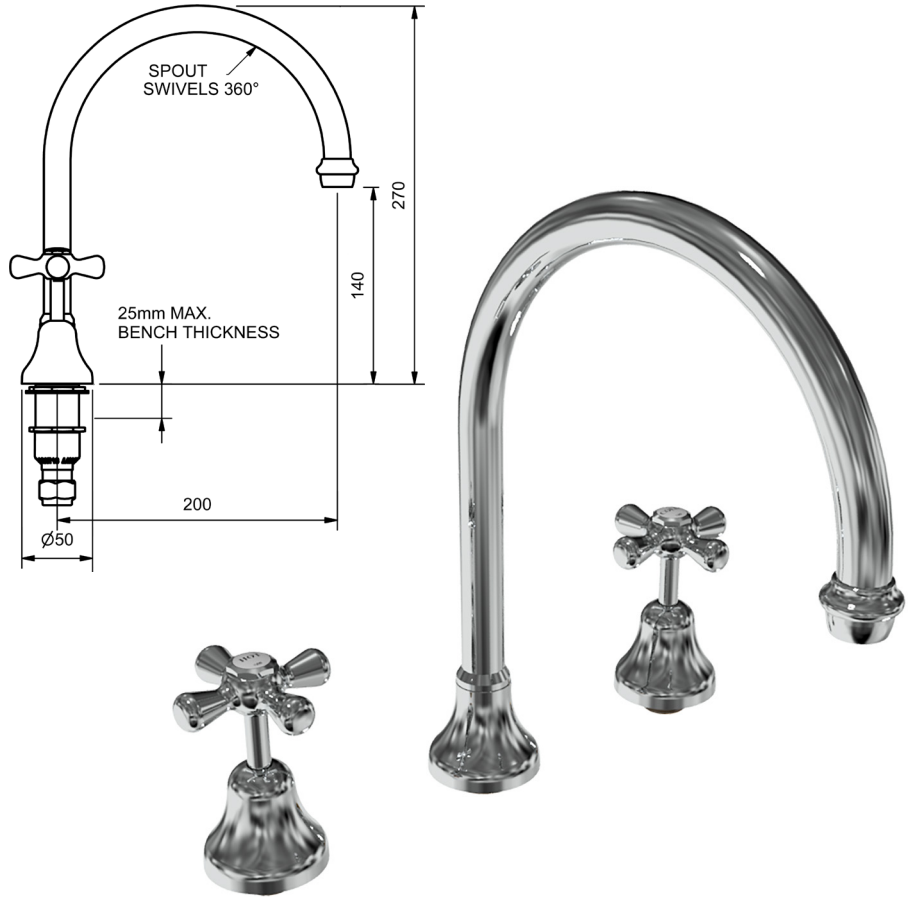

MERINO CROSS WALL SPA SETS

WALL SPA SET 3/4 TURN CERAMIC				
MODEL	FINISH	RRP	INC	GST
CHROME MCDSPA W CP		$158.14		
BRUSHED CHROME MCDSPA W BC		$319.15		
BRUSHED NICKEL MCDSPA W BN		$319.15		
SATIN CHROME MCDSPA W SC		$274.89		
BRUSHED BLACK SAPPHIRE MCDSPA W BBS		$319.15		
GUNMETAL MCDSPA W GM		$274.89		
MATT BLACK MCDSPA W MB		$274.89		
MATT WHITE & CHROME MCDSPA W MWC		$343.43		
WHITE & CHROME MCDSPA W WHC		$343.43		
MATT WHITE & GOLD MCDSPA W MWG		$422.48		
WHITE & GOLD MCDSPA W WHG		$422.48		
GOLD MCDSPA W GP		$462.68		
BRUSHED GOLD MCDSPA W BG		$513.60		

WALL SPA SET RAMSEAL				
MODEL	FINISH	RRP	INC	GST
CHROME MRSSPA W CP		$156.52		
BRUSHED CHROME MRSSPA W BC		$321.36		
BRUSHED NICKEL MRSSPA W BN		$321.36		
SATIN CHROME MRSSPA W SC		$276.05		
BRUSHED BLACK SAPPHIRE MRSSPA W BBS		$321.36		
GUNMETAL MRSSPA W GM		$276.05		
MATT BLACK MRSSPA W MB		$276.05		
MATT WHITE & CHROME MRSSPA W MWC		$346.23		
WHITE & CHROME MRSSPA W WHC		$346.23		
MATT WHITE & GOLD MRSSPA W MWG		$416.97		
WHITE & GOLD MRSSPA W WHG		$416.97		
GOLD MRSSPA W GP		$456.64		
BRUSHED GOLD MRSSPA W BG		$507.56		

WALL SPA SET JUMPER VALVE				
MODEL	FINISH	RRP	INC	GST
CHROME MSPAW CP		$138.34		
BRUSHED CHROME MSPAW BC		$300.83		
BRUSHED NICKEL MSPAW BN		$300.83		
SATIN CHROME MSPAW SC		$256.17		
BRUSHED BLACK SAPPHIRE MSPAW BBS		$300.83		
GUNMETAL MSPAW GM		$256.17		
MATT BLACK MSPAW MB		$256.17		
MATT WHITE & CHROME MSPAW MWC		$325.34		
WHITE & CHROME MSPAW WHC		$325.34		
MATT WHITE & GOLD MSPAW MWG		$395.59		
WHITE & GOLD MSPAW WHG		$395.59		
GOLD MSPAW GP		$438.53		
BRUSHED GOLD MSPAW BG		$489.45