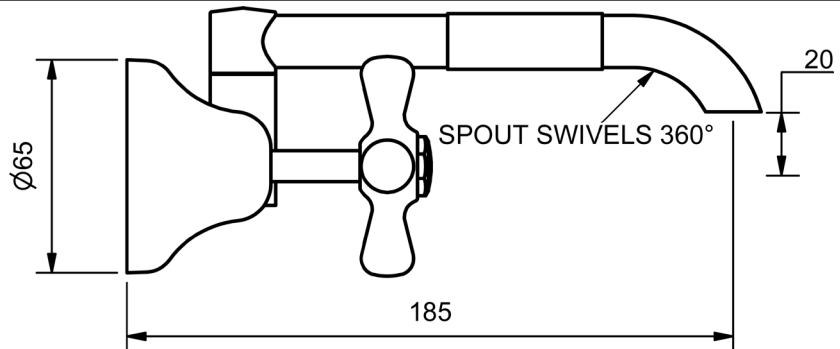

MERINO CROSS

MODEL CODE + FINISH CODE = ITEM CODE

RAM
TAPWARE

MERINO CROSS WALL SINK OR LAUNDRY SETS

WALL SINK/LAUNDRY SET 3/4 TURN CERAMIC			
4 STAR WELS - 7.5 LPM	MODEL	FINISH	RRP INC GST
	CHROME MCDWSS	CP	$203.11
	BRUSHED CHROME MCDWSS	BC	$392.25
	BRUSHED NICKEL MCDWSS	BN	$392.25
	SATIN CHROME MCDWSS	SC	$338.53
	BRUSHED BLACK SAPPHIRE MCDWSS	BBS	$392.25
	GUNMETAL MCDWSS	GM	$338.53
	MATT BLACK MCDWSS	MB	$338.53
	MATT WHITE & CHROME MCDWSS	MWC	$425.50
	WHITE & CHROME MCDWSS	WHC	$425.50
	MATT WHITE & GOLD MCDWSS	MWG	$508.45
	WHITE & GOLD MCDWSS	WHG	$508.45
	GOLD MCDWSS	GP	$561.64
	BRUSHED GOLD MCDWSS	BG	$623.40

WALL SINK/LAUNDRY SET RAMSEAL			
4 STAR WELS - 7.5 LPM	MODEL	FINISH	RRP INC GST
	CHROME MRSWSS	CP	$202.56
	BRUSHED CHROME MRSWSS	BC	$396.19
	BRUSHED NICKEL MRSWSS	BN	$396.19
	SATIN CHROME MRSWSS	SC	$341.21
	BRUSHED BLACK SAPPHIRE MRSWSS	BBS	$396.19
	GUNMETAL MRSWSS	GM	$341.21
	MATT BLACK MRSWSS	MB	$341.21
	MATT WHITE & CHROME MRSWSS	MWC	$430.24
	WHITE & CHROME MRSWSS	WHC	$430.24
	MATT WHITE & GOLD MRSWSS	MWG	$502.93
	WHITE & GOLD MRSWSS	WHG	$502.93
	GOLD MRSWSS	GP	$555.60
	BRUSHED GOLD MRSWSS	BG	$617.36

WALL SINK/LAUNDRY SET JUMPER VALVE			
4 STAR WELS - 7.5 LPM	MODEL	FINISH	RRP INC GST
	CHROME MWSS	CP	$183.74
	BRUSHED CHROME MWSS	BC	$374.59
	BRUSHED NICKEL MWSS	BN	$374.59
	SATIN CHROME MWSS	SC	$320.39
	BRUSHED BLACK SAPPHIRE MWSS	BBS	$374.59
	GUNMETAL MWSS	GM	$320.39
	MATT BLACK MWSS	MB	$320.39
	MATT WHITE & CHROME MWSS	MWC	$408.15
	WHITE & CHROME MWSS	WHC	$408.15
	MATT WHITE & GOLD MWSS	MWG	$480.33
	WHITE & GOLD MWSS	WHG	$480.33
	GOLD MWSS	GP	$537.48
	BRUSHED GOLD MWSS	BG	$599.25

MERINO CROSS LAUNDRY SETS

LAUNDRY SET 3/4 TURN CERAMIC			
3 STAR WELS - 9.0 LPM	MODEL	FINISH	RRP INC GST
	CHROME MCDLS	CP	$131.10