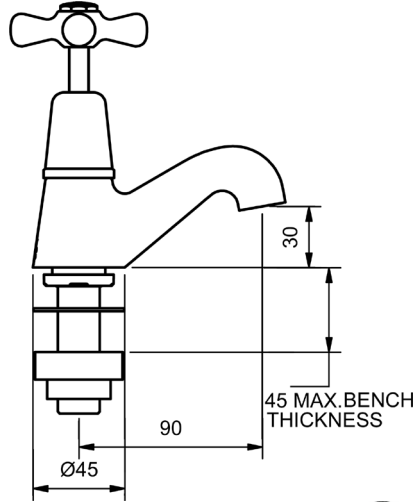

MERINO CROSS SWIVEL PILLAR TAPS

SWIVEL PILLAR TAP 3/4 TURN CERAMIC			
4 STAR WELS - 7.5 LPM	MODEL	FINISH	RRP INC GST
CHROME	MCDPT	CP	$143.43
BRUSHED CHROME	MCDPT	BC	$255.40
BRUSHED NICKEL	MCDPT	BN	$255.40
SATIN CHROME	MCDPT	SC	$225.13
BRUSHED BLACK SAPPHIRE	MCDPT	BBS	$255.40
GUNMETAL	MCDPT	GM	$225.13
MATT BLACK	MCDPT	MB	$225.13
MATT WHITE & CHROME	MCDPT	MWC	$291.64
WHITE & CHROME	MCDPT	WHC	$291.64
MATT WHITE & GOLD	MCDPT	MWG	$322.51
WHITE & GOLD	MCDPT	WHG	$322.51
GOLD	MCDPT	GP	$449.50
BRUSHED GOLD	MCDPT	BG	$484.23

SWIVEL PILLAR TAP RAMSEAL			
4 STAR WELS - 7.5 LPM	MODEL	FINISH	RRP INC GST
CHROME	MRSPT	CP	$141.46
BRUSHED CHROME	MRSPT	BC	$256.09
BRUSHED NICKEL	MRSPT	BN	$256.09
SATIN CHROME	MRSPT	SC	$225.09
BRUSHED BLACK SAPPHIRE	MRSPT	BBS	$256.09
GUNMETAL	MRSPT	GM	$225.09
MATT BLACK	MRSPT	MB	$225.09
MATT WHITE & CHROME	MRSPT	MWC	$293.20
WHITE & CHROME	MRSPT	WHC	$293.20
MATT WHITE & GOLD	MRSPT	MWG	$317.00
WHITE & GOLD	MRSPT	WHG	$317.00
GOLD	MRSPT	GP	$443.47
BRUSHED GOLD	MRSPT	BG	$478.19

SWIVEL PILLAR TAP JUMPER VALVE			
4 STAR WELS - 7.5 LPM	MODEL	FINISH	RRP INC GST
CHROME	MPT	CP	$123.50
BRUSHED CHROME	MPT	BC	$236.49
BRUSHED NICKEL	MPT	BN	$236.49
SATIN CHROME	MPT	SC	$205.95
BRUSHED BLACK SAPPHIRE	MPT	BBS	$236.49
GUNMETAL	MPT	GM	$205.95
MATT BLACK	MPT	MB	$205.95
MATT WHITE & CHROME	MPT	MWC	$273.07
WHITE & CHROME	MPT	WHC	$273.07
MATT WHITE & GOLD	MPT	MWG	$296.41
WHITE & GOLD	MPT	WHG	$296.41
GOLD	MPT	GP	$425.35
BRUSHED GOLD	MPT	BG	$460.08