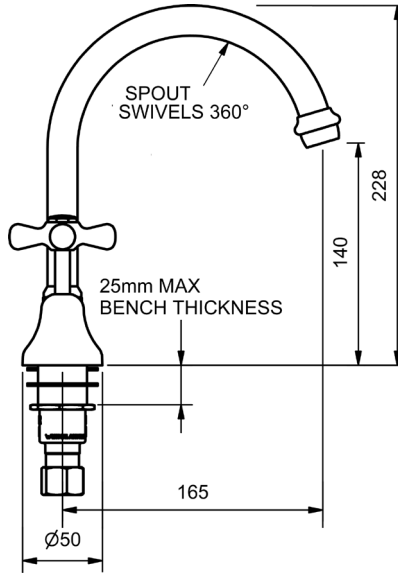

MERINO CROSS VANITEE SINK SETS

VANITEE SINK SET TO SUIT STONE BENCH
3/4 TURN CERAMIC
4 STAR WELS - 7.5 LPM

MODEL	FINISH	RRP INC GST
CHROME MDCFVSS	CP	$295.70
BRUSHED CHROME MDCFVSS	BC	$484.94
BRUSHED NICKEL MDCFVSS	BN	$484.94
SATIN CHROME MDCFVSS	SC	$431.12
BRUSHED BLACK SAPPHIRE MDCFVSS	BBS	$484.94
GUNMETAL MDCFVSS	GM	$431.12
MATT BLACK MDCFVSS	MB	$431.12
MATT WHITE & CHROME MDCFVSS	MWC	$518.08
WHITE & CHROME MDCFVSS	WHC	$518.08
MATT WHITE & GOLD MDCFVSS	MWG	$605.44
WHITE & GOLD MDCFVSS	WHG	$605.44
GOLD MDCFVSS	GP	$667.88
BRUSHED GOLD MDCFVSS	BG	$729.63

VANITEE SINK SET TO SUIT STONE BENCH
RAMSEAL
4 STAR WELS - 7.5 LPM

MODEL	FINISH	RRP INC GST
CHROME MRSFBVSS	CP	$297.36
BRUSHED CHROME MRSFBVSS	BC	$491.10
BRUSHED NICKEL MRSFBVSS	BN	$491.10
SATIN CHROME MRSFBVSS	SC	$435.99
BRUSHED BLACK SAPPHIRE MRSFBVSS	BBS	$491.10
GUNMETAL MRSFBVSS	GM	$435.99
MATT BLACK MRSFBVSS	MB	$435.99
MATT WHITE & CHROME MRSFBVSS	MWC	$525.03
WHITE & CHROME MRSFBVSS	WHC	$525.03
MATT WHITE & GOLD MRSFBVSS	MWG	$599.93
WHITE & GOLD MRSFBVSS	WHG	$599.93
GOLD MRSFBVSS	GP	$661.84
BRUSHED GOLD MRSFBVSS	BG	$723.59

VANITEE SINK SET TO SUIT STONE BENCH
JUMPER VALVE

MODEL	FINISH	RRP INC GST
CHROME MFBVSS	CP	$277.18
BRUSHED CHROME MFBVSS	BC	$468.15
BRUSHED NICKEL MFBVSS	BN	$468.15
SATIN CHROME MFBVSS	SC	$413.83
BRUSHED BLACK SAPPHIRE MFBVSS	BBS	$468.15
GUNMETAL MFBVSS	GM	$413.83
MATT BLACK MFBVSS	MB	$413.83
MATT WHITE & CHROME MFBVSS	MWC	$501.58
WHITE & CHROME MFBVSS	WHC	$501.58
MATT WHITE & GOLD MFBVSS	MWG	$575.94
WHITE & GOLD MFBVSS	WHG	$575.94
GOLD MFBVSS	GP	$643.71
BRUSHED GOLD MFBVSS	BG	$705.47

MERINO CROSS TWIN SINK MIXER SETS