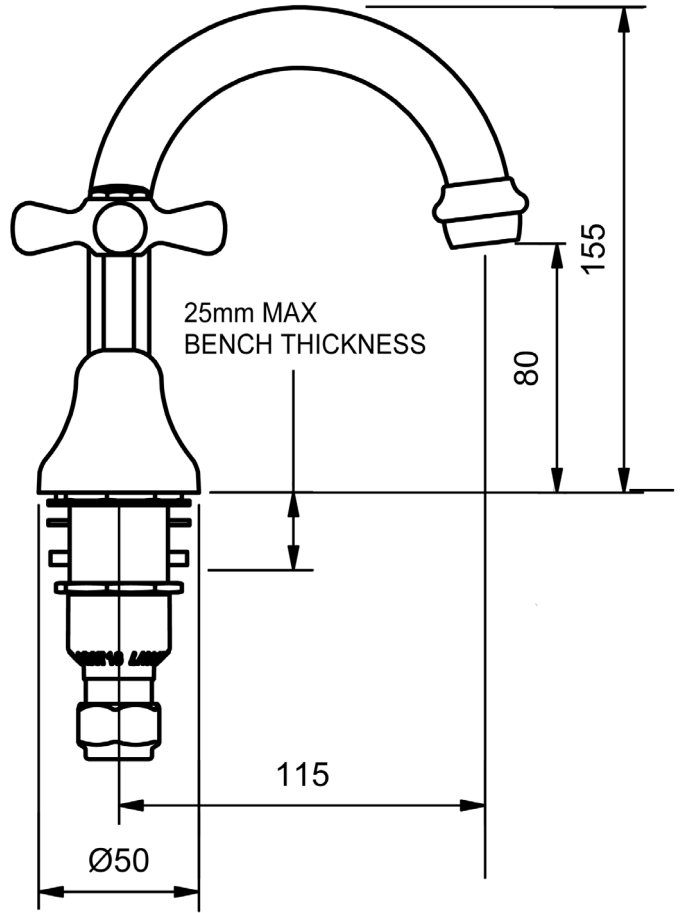

MERINO CROSS BASIN SETS - FIXED SPOUT

BASIN SET
3/4 TURN CERAMIC - FIXED SPOUT
4 STAR WELS - 7.5 LPM

MODEL	FINISH	RRP INC GST
CHROME MCDBSA	CP	$174.77
BRUSHED CHROME MCDBSA	BC	$335.90
BRUSHED NICKEL MCDBSA	BN	$335.90
SATIN CHROME MCDBSA	SC	$291.52
BRUSHED BLACK SAPPHIRE MCDBSA	BBS	$335.90
GUNMETAL MCDBSA	GM	$291.52
MATT BLACK MCDBSA	MB	$291.52
MATT WHITE & CHROME MCDBSA	MWC	$360.06
WHITE & CHROME MCDBSA	WHC	$360.06
MATT WHITE & GOLD MCDBSA	MWG	$439.89
WHITE & GOLD MCDBSA	WHG	$439.89
GOLD MCDBSA	GP	$481.90
BRUSHED GOLD MCDBSA	BG	$532.69

BASIN SET
3/4 TURN CERAMIC - FIXED SPOUT
6 STAR WELS - 4.5 LPM

MODEL	FINISH	RRP INC GST
CHROME MCDBSA6	CP	$174.77
BRUSHED CHROME MCDBSA6	BC	$335.90
BRUSHED NICKEL MCDBSA6	BN	$335.90
SATIN CHROME MCDBSA6	SC	$291.52
BRUSHED BLACK SAPPHIRE MCDBSA6	BBS	$335.90
GUNMETAL MCDBSA6	GM	$291.52
MATT BLACK MCDBSA6	MB	$291.52
MATT WHITE & CHROME MCDBSA6	MWC	$360.06
WHITE & CHROME MCDBSA6	WHC	$360.06
MATT WHITE & GOLD MCDBSA6	MWG	$439.89
WHITE & GOLD MCDBSA6	WHG	$439.89
GOLD MCDBSA6	GP	$481.90
BRUSHED GOLD MCDBSA6	BG	$532.69

BASIN SET
RAMSEAL - FIXED SPOUT
4 STAR WELS - 7.5 LPM

MODEL	FINISH	RRP INC GST
CHROME MRSBSA	CP	$173.55
BRUSHED CHROME MRSBSA	BC	$338.51
BRUSHED NICKEL MRSBSA	BN	$338.51
SATIN CHROME MRSBSA	SC	$293.08
BRUSHED BLACK SAPPHIRE MRSBSA	BBS	$338.51
GUNMETAL MRSBSA	GM	$293.08
MATT BLACK MRSBSA	MB	$293.08
MATT WHITE & CHROME MRSBSA	MWC	$363.24
WHITE & CHROME MRSBSA	WHC	$363.24
MATT WHITE & GOLD MRSBSA	MWG	$434.38
WHITE & GOLD MRSBSA	WHG	$434.38
GOLD MRSBSA	GP	$475.86
BRUSHED GOLD MRSBSA	BG	$526.65