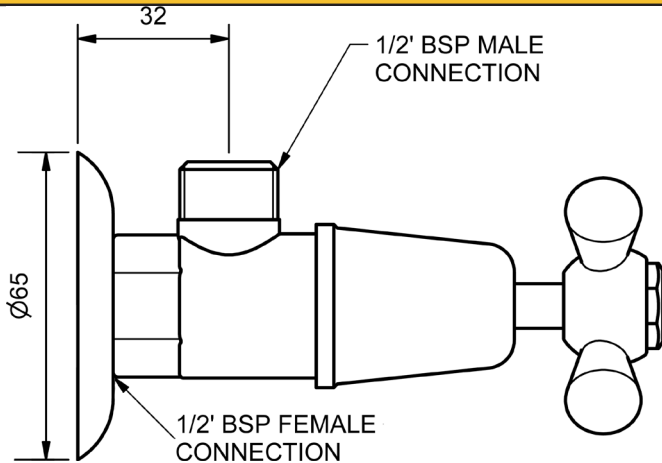

ALL PRICES ARE RRP INCLUDING GST