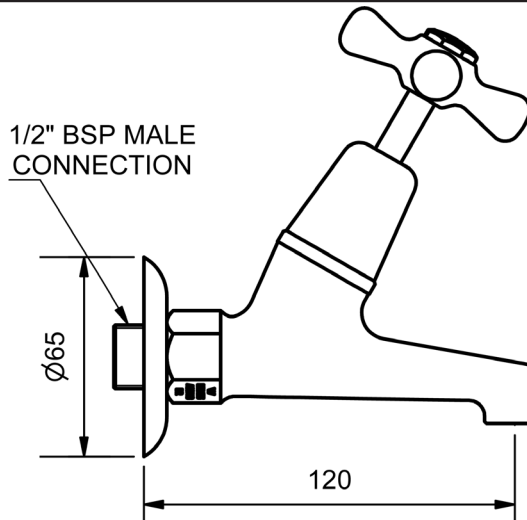

DELUXE BIB COCK - MALE				
RAMSEAL				
4 STAR WELS - 7.5 LPM	MODEL	FINISH	RRP	INC GST
	CHROME MRSBCM	CP	$188.60	
	BRUSHED CHROME MRSBCM	BC	$344.27	
	BRUSHED NICKEL MRSBCM	BN	$344.27	
	SATIN CHROME MRSBCM	SC	$307.15	
	BRUSHED BLACK SAPPHIRE MRSBCM	BBS	$344.27	
	GUNMETAL MRSBCM	GM	$307.15	
	MATT BLACK MRSBCM	MB	$307.15	
	MATT WHITE & CHROME MRSBCM	MWC	$416.28	
	WHITE & CHROME MRSBCM	WHC	$416.28	
	MATT WHITE & GOLD MRSBCM	MWG	$454.72	
	WHITE & GOLD MRSBCM	WHG	$454.72	
	GOLD MRSBCM	GP	$486.70	
	BRUSHED GOLD MRSBCM	BG	$528.29	

DELUXE BIB COCK - MALE				
JUMPER VALVE				
4 STAR WELS - 7.5 LPM	MODEL	FINISH	RRP	INC GST
	CHROME MBCM	CP	$169.98	
	BRUSHED CHROME MBCM	BC	$323.41	
	BRUSHED NICKEL MBCM	BN	$323.41	
	SATIN CHROME MBCM	SC	$286.83	
	BRUSHED BLACK SAPPHIRE MBCM	BBS	$323.41	
	GUNMETAL MBCM	GM	$286.83	
	MATT BLACK MBCM	MB	$286.83	
	MATT WHITE & CHROME MBCM	MWC	$394.39	
	WHITE & CHROME MBCM	WHC	$394.39	
	MATT WHITE & GOLD MBCM	MWG	$432.31	
	WHITE & GOLD MBCM	WHG	$432.31	
	GOLD MBCM	GP	$468.58	
	BRUSHED GOLD MBCM	BG	$510.17