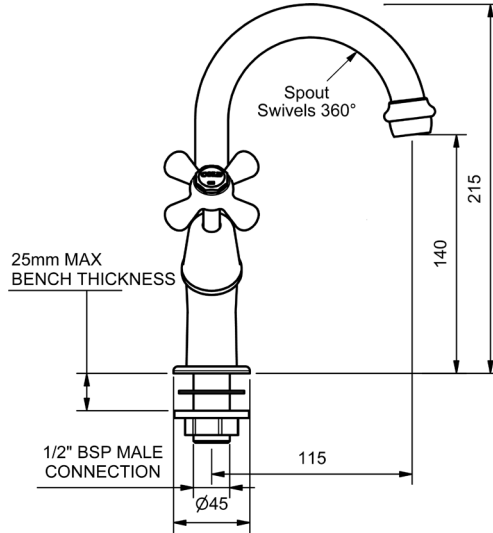

ALL PRICES ARE RRP INCLUDING GST