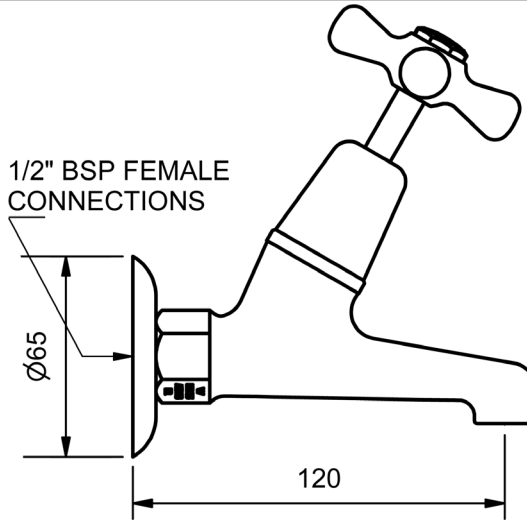

BRUSHED NICKEL

SATIN CHROME

BRUSHED BLACK SAPPHIRE

GUNMETAL

MATT BLACK

MATT WHITE

DELUXE BIB COCK - FEMALE				
RAMSEAL				
4 STAR WELS - 7.5 LPM	MODEL	FINISH	RRP	INC GST
	CHROME MRSBCF	CP	$180.76	
	BRUSHED CHROME MRSBCF	BC	$336.30	
	BRUSHED NICKEL MRSBCF	BN	$336.30	
	SATIN CHROME MRSBCF	SC	$299.31	
	BRUSHED BLACK SAPPHIRE MRSBCF	BBS	$336.30	
	GUNMETAL MRSBCF	GM	$299.31	
	MATT BLACK MRSBCF	MB	$299.31	
	MATT WHITE & CHROME MRSBCF	MWC	$408.45	
	WHITE & CHROME MRSBCF	WHC	$408.45	
	MATT WHITE & GOLD MRSBCF	MWG	$446.70	
	WHITE & GOLD MRSBCF	WHG	$446.70	
	GOLD MRSBCF	GP	$477.92	
	BRUSHED GOLD MRSBCF	BG	$519.37	

DELUXE BIB COCK - FEMALE				
JUMPER VALVE				
4 STAR WELS - 7.5 LPM	MODEL	FINISH	RRP	INC GST
	CHROME MBCF	CP	$162.24	
	BRUSHED CHROME MBCF	BC	$315.57	
	BRUSHED NICKEL MBCF	BN	$315.57	
	SATIN CHROME MBCF	SC	$279.10	
	BRUSHED BLACK SAPPHIRE MBCF	BBS	$315.57	
	GUNMETAL MBCF	GM	$279.10	
	MATT BLACK MBCF	MB	$279.10	
	MATT WHITE & CHROME MBCF	MWC	$386.67	
	WHITE & CHROME MBCF	WHC	$386.67	
	MATT WHITE & GOLD MBCF	MWG	$424.41	
	WHITE & GOLD MBCF	WHG	$424.41	
	GOLD MBCF	GP	$459.80	
	BRUSHED GOLD MBCF	BG	$501.25