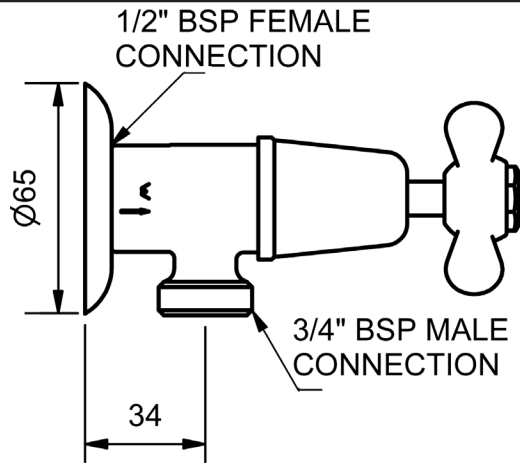

MERINO CROSS CISTERN COCKS

CISTERN COCK 3/4 TURN CERAMIC			
MODEL	FINISH	RRP	INC GST
CHROME MCDCC	CP	$79.79	
BRUSHED CHROME MCDCC	BC	$155.87	
BRUSHED NICKEL MCDCC	BN	$155.87	
SATIN CHROME MCDCC	SC	$137.69	
BRUSHED BLACK SAPPHIRE MCDCC	BBS	$155.87	
GUNMETAL MCDCC	GM	$137.69	
MATT BLACK MCDCC	MB	$137.69	
MATT WHITE & CHROME MCDCC	MWC	$191.04	
WHITE & CHROME MCDCC	WHC	$191.04	
MATT WHITE & GOLD MCDCC	MWG	$214.51	
WHITE & GOLD MCDCC	WHG	$214.51	
GOLD MCDCC	GP	$230.86	
BRUSHED GOLD MCDCC	BG	$251.72	

CISTERN COCK RAMSEAL			
MODEL	FINISH	RRP	INC GST
CHROME MRSCC	CP	$76.30	
BRUSHED CHROME MRSCC	BC	$154.20	
BRUSHED NICKEL MRSCC	BN	$154.20	
SATIN CHROME MRSCC	SC	$135.58	
BRUSHED BLACK SAPPHIRE MRSCC	BBS	$154.20	
GUNMETAL MRSCC	GM	$135.58	
MATT BLACK MRSCC	MB	$135.58	
MATT WHITE & CHROME MRSCC	MWC	$190.20	
WHITE & CHROME MRSCC	WHC	$190.20	
MATT WHITE & GOLD MRSCC	MWG	$209.00	
WHITE & GOLD MRSCC	WHG	$209.00	
GOLD MRSCC	GP	$224.82	
BRUSHED GOLD MRSCC	BG	$245.69	

CISTERN COCK JUMPER VALVE			
MODEL	FINISH	RRP	INC GST
CHROME MCC	CP	$59.28	
BRUSHED CHROME MCC	BC	$136.04	
BRUSHED NICKEL MCC	BN	$136.04	
SATIN CHROME MCC	SC	$117.70	
BRUSHED BLACK SAPPHIRE MCC	BBS	$136.04	
GUNMETAL MCC	GM	$117.70	
MATT BLACK MCC	MB	$117.70	
MATT WHITE & CHROME MCC	MWC	$171.54	
WHITE & CHROME MCC	WHC	$171.54	
MATT WHITE & GOLD MCC	MWG	$189.90	
WHITE & GOLD MCC	WHG	$189.90	
GOLD MCC	GP	$206.70	
BRUSHED GOLD MCC	BG	$227.57