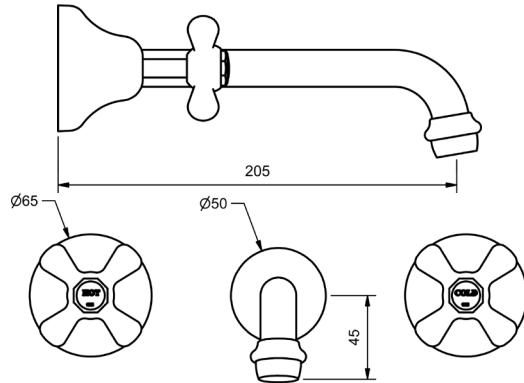

MERINO CROSS HOB SPA SETS

HOB SPA SET 3/4 TURN CERAMIC				
MODEL	FINISH	RRP	INC	GST
CHROME MCDSPAH CP		$295.70		
BRUSHED CHROME MCDSPAH BC		$484.94		
BRUSHED NICKEL MCDSPAH BN		$484.94		
SATIN CHROME MCDSPAH SC		$431.12		
BRUSHED BLACK SAPPHIRE MCDSPAH BBS		$484.94		
GUNMETAL MCDSPAH GM		$431.12		
MATT BLACK MCDSPAH MB		$431.12		
MATT WHITE & CHROME MCDSPAH MWC		$518.08		
WHITE & CHROME MCDSPAH WHC		$518.08		
MATT WHITE & GOLD MCDSPAH MWG		$605.44		
WHITE & GOLD MCDSPAH WHG		$605.44		
GOLD MCDSPAH GP		$667.88		
BRUSHED GOLD MCDSPAH BG		$729.63		

HOB SPA SET RAMSEAL				
MODEL	FINISH	RRP	INC	GST
CHROME MRSSPAH CP		$297.36		
BRUSHED CHROME MRSSPAH BC		$491.10		
BRUSHED NICKEL MRSSPAH BN		$491.10		
SATIN CHROME MRSSPAH SC		$435.99		
BRUSHED BLACK SAPPHIRE MRSSPAH BBS		$491.10		
GUNMETAL MRSSPAH GM		$435.99		
MATT BLACK MRSSPAH MB		$435.99		
MATT WHITE & CHROME MRSSPAH MWC		$525.03		
WHITE & CHROME MRSSPAH WHC		$525.03		
MATT WHITE & GOLD MRSSPAH MWG		$599.93		
WHITE & GOLD MRSSPAH WHG		$599.93		
GOLD MRSSPAH GP		$661.84		
BRUSHED GOLD MRSSPAH BG		$723.59		

HOB SPA SET JUMPER VALVE				
MODEL	FINISH	RRP	INC	GST
CHROME MSPAH CP		$277.18		
BRUSHED CHROME MSPAH BC		$468.15		
BRUSHED NICKEL MSPAH BN		$468.15		
SATIN CHROME MSPAH SC		$413.83		
BRUSHED BLACK SAPPHIRE MSPAH BBS		$468.15		
GUNMETAL MSPAH GM		$413.83		
MATT BLACK MSPAH MB		$413.83		
MATT WHITE & CHROME MSPAH MWC		$501.58		
WHITE & CHROME MSPAH WHC		$501.58		
MATT WHITE & GOLD MSPAH MWG		$575.94		
WHITE & GOLD MSPAH WHG		$575.94		
GOLD MSPAH GP		$643.71		
BRUSHED GOLD MSPAH BG		$705.47		

MERINO CROSS WALL SPA SETS