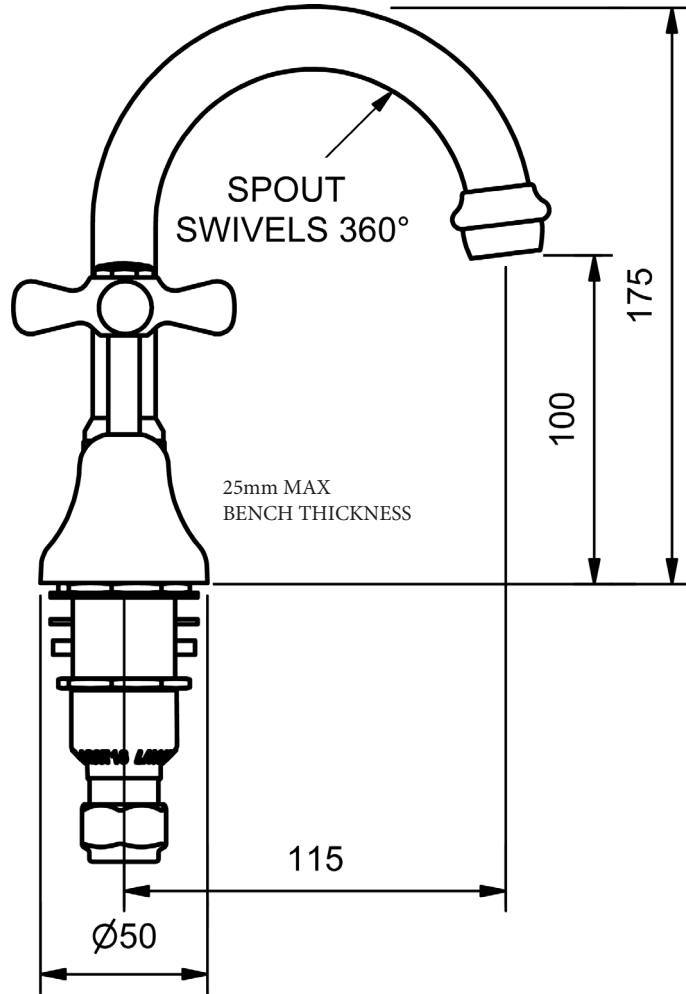

ALL PRICES ARE RRP INCLUDING GST