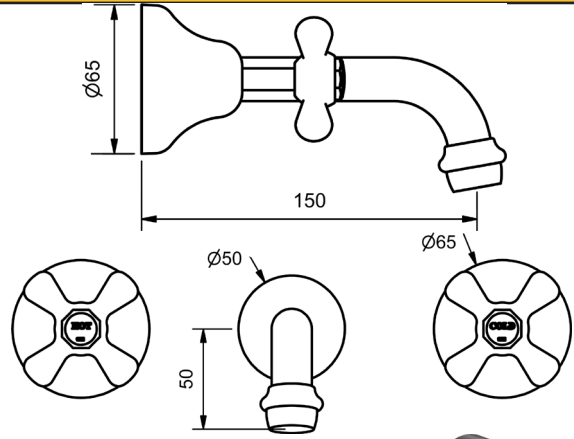

MERINO CROSS A/D SHOWER SETS

ALL DIRECTIONAL SHOWER SET 3/4 TURN CERAMIC			
MODEL	FINISH	RRP	INC GST
3 STAR WELS - 9.0 LPM	CHROME MCDSHS	CP	$162.09

ALL DIRECTIONAL SHOWER SET RAMSEAL			
MODEL	FINISH	RRP	INC GST
3 STAR WELS - 9.0 LPM	CHROME MRSBHS	CP	$160.56

ALL DIRECTIONAL SHOWER SET JUMPER VALVE			
MODEL	FINISH	RRP	INC GST
3 STAR WELS - 9.0 LPM	CHROME MSHS	CP	$142.33