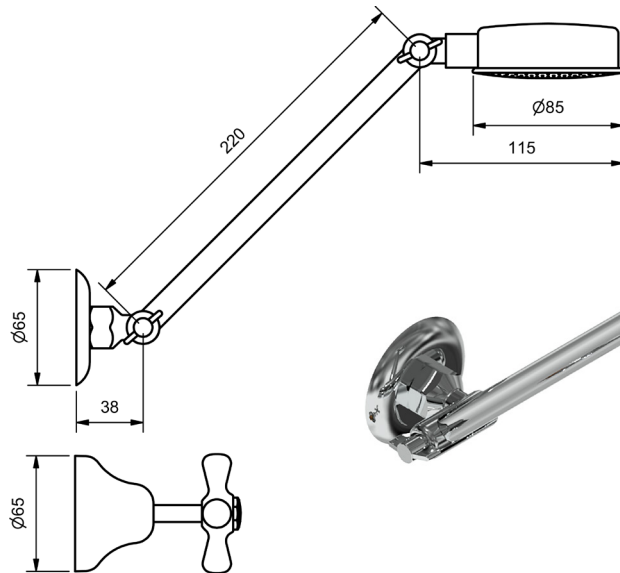

MERINO CROSS BATH SETS

BATH SET 3/4 TURN CERAMIC			
MODEL	FINISH	RRP	INC GST
CHROME MCDDBHS	CP	$152.16	
BRUSHED CHROME MCDDBHS	BC	$313.30	
BRUSHED NICKEL MCDDBHS	BN	$313.30	
SATIN CHROME MCDDBHS	SC	$268.91	
BRUSHED BLACK SAPPHIRE MCDDBHS	BBS	$313.30	
GUNMETAL MCDDBHS	GM	$268.91	
MATT BLACK MCDDBHS	MB	$268.91	
MATT WHITE & CHROME MCDDBHS	MWC	$337.58	
WHITE & CHROME MCDDBHS	WHC	$337.58	
MATT WHITE & GOLD MCDDBHS	MWG	$416.34	
WHITE & GOLD MCDDBHS	WHG	$416.34	
GOLD MCDDBHS	GP	$451.98	
BRUSHED GOLD MCDDBHS	BG	$502.90	

BATH SET RAMSEAL			
MODEL	FINISH	RRP	INC GST
CHROME MRSBHS	CP	$150.39	
BRUSHED CHROME MRSBHS	BC	$315.36	
BRUSHED NICKEL MRSBHS	BN	$315.36	
SATIN CHROME MRSBHS	SC	$269.92	
BRUSHED BLACK SAPPHIRE MRSBHS	BBS	$315.36	
GUNMETAL MRSBHS	GM	$269.92	
MATT BLACK MRSBHS	MB	$269.92	
MATT WHITE & CHROME MRSBHS	MWC	$340.22	
WHITE & CHROME MRSBHS	WHC	$340.22	
MATT WHITE & GOLD MRSBHS	MWG	$410.82	
WHITE & GOLD MRSBHS	WHG	$410.82	
GOLD MRSBHS	GP	$445.94	
BRUSHED GOLD MRSBHS	BG	$496.86	

BATH SET JUMPER VALVE			
MODEL	FINISH	RRP	INC GST
CHROME MBHS	CP	$132.31	
BRUSHED CHROME MBHS	BC	$294.92	
BRUSHED NICKEL MBHS	BN	$294.92	
SATIN CHROME MBHS	SC	$250.13	
BRUSHED BLACK SAPPHIRE MBHS	BBS	$294.92	
GUNMETAL MBHS	GM	$250.13	
MATT BLACK MBHS	MB	$250.13	
MATT WHITE & CHROME MBHS	MWC	$319.43	
WHITE & CHROME MBHS	WHC	$319.43	
MATT WHITE & GOLD MBHS	MWG	$389.54	
WHITE & GOLD MBHS	WHG	$389.54	
GOLD MBHS	GP	$427.82	
BRUSHED GOLD MBHS	BG	$478.74	

MERINO CROSS A/D SHOWER SETS

ALL DIRECTIONAL SHOWER SET 3/4 TURN CERAMIC			
MODEL	FINISH	RRP	INC GST
3 STAR WELS - 9.0 LPM	CHROME MCDSHS	CP	$162.09

ALL DIRECTIONAL SHOWER SET RAMSEAL			
MODEL	FINISH	RRP	INC GST
3 STAR WELS - 9.0 LPM	CHROME MRSBHS	CP	$160.56