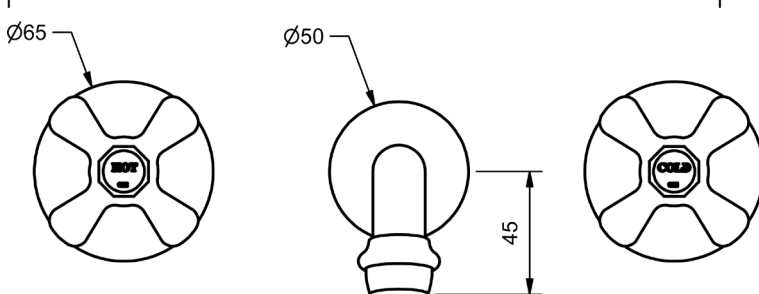

MERINO CROSS WALL BASIN SETS

WALL BASIN SET
3/4 TURN CERAMIC

4 STAR WELS - 7.5 LPM	MODEL	FINISH	RRP INC GST
CHROME	MCDWBSA	CP	$163.16
BRUSHED CHROME	MCDWBSA	BC	$324.18
BRUSHED NICKEL	MCDWBSA	BN	$324.18
SATIN CHROME	MCDWBSA	SC	$279.91
BRUSHED BLACK SAPPHIRE	MCDWBSA	BBS	$324.18
GUNMETAL	MCDWBSA	GM	$279.91
MATT BLACK	MCDWBSA	MB	$279.91
MATT WHITE & CHROME	MCDWBSA	MWC	$348.46
WHITE & CHROME	MCDWBSA	WHC	$348.46
MATT WHITE & GOLD	MCDWBSA	MWG	$427.75
WHITE & GOLD	MCDWBSA	WHG	$427.75
GOLD	MCDWBSA	GP	$468.58
BRUSHED GOLD	MCDWBSA	BG	$519.37

WALL BASIN SET
3/4 TURN CERAMIC

6 STAR WELS - 4.5 LPM	MODEL	FINISH	RRP INC GST
CHROME	MCDWBSA6	CP	$163.16
BRUSHED CHROME	MCDWBSA6	BC	$324.18
BRUSHED NICKEL	MCDWBSA6	BN	$324.18
SATIN CHROME	MCDWBSA6	SC	$279.91
BRUSHED BLACK SAPPHIRE	MCDWBSA6	BBS	$324.18
GUNMETAL	MCDWBSA6	GM	$279.91
MATT BLACK	MCDWBSA6	MB	$279.91
MATT WHITE & CHROME	MCDWBSA6	MWC	$348.46
WHITE & CHROME	MCDWBSA6	WHC	$348.46
MATT WHITE & GOLD	MCDWBSA6	MWG	$427.75
WHITE & GOLD	MCDWBSA6	WHG	$427.75
GOLD	MCDWBSA6	GP	$468.58
BRUSHED GOLD	MCDWBSA6	BG	$519.37

WALL BASIN SET
RAMSEAL

4 STAR WELS - 7.5 LPM	MODEL	FINISH	RRP INC GST
CHROME	MRSWBSA	CP	$161.66
BRUSHED CHROME	MRSWBSA	BC	$326.50
BRUSHED NICKEL	MRSWBSA	BN	$326.50
SATIN CHROME	MRSWBSA	SC	$281.19
BRUSHED BLACK SAPPHIRE	MRSWBSA	BBS	$326.50
GUNMETAL	MRSWBSA	GM	$281.19
MATT BLACK	MRSWBSA	MB	$281.19
MATT WHITE & CHROME	MRSWBSA	MWC	$351.37
WHITE & CHROME	MRSWBSA	WHC	$351.37
MATT WHITE & GOLD	MRSWBSA	MWG	$422.24
WHITE & GOLD	MRSWBSA	WHG	$422.24
GOLD	MRSWBSA	GP	$462.54
BRUSHED GOLD	MRSWBSA	BG	$513.33