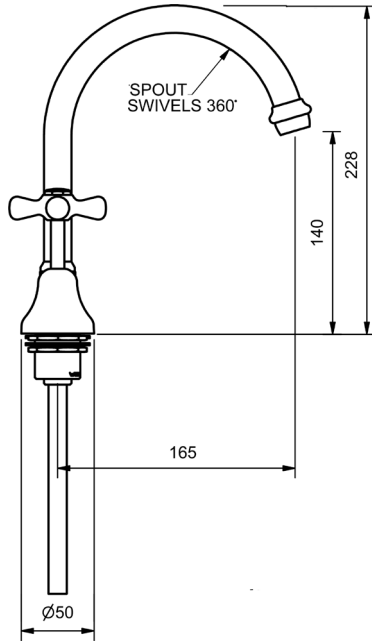

HOB SINK SET TO SUIT STAINLESS STEEL			
RAMSEAL			
4 STAR WELS - 7.5 LPM	MODEL	FINISH	RRP INC GST
CHROME	MRSFBSS	CP	$215.55
BRUSHED CHROME	MRSFBSS	BC	$409.30
BRUSHED NICKEL	MRSFBSS	BN	$409.30
SATIN CHROME	MRSFBSS	SC	$354.18
BRUSHED BLACK SAPPHIRE	MRSFBSS	BBS	$409.30
GUNMETAL	MRSFBSS	GM	$354.18
MATT BLACK	MRSFBSS	MB	$354.18
MATT WHITE & CHROME	MRSFBSS	MWC	$443.22
WHITE & CHROME	MRSFBSS	WHC	$443.22
MATT WHITE & GOLD	MRSFBSS	MWG	$516.22
WHITE & GOLD	MRSFBSS	WHG	$516.22
GOLD	MRSFBSS	GP	$570.30
BRUSHED GOLD	MRSFBSS	BG	$631.91

HOB SINK SET TO SUIT STAINLESS STEEL			
JUMPER VALVE			
4 STAR WELS - 7.5 LPM	MODEL	FINISH	RRP INC GST
CHROME	MFBS	CP	$196.53
BRUSHED CHROME	MFBS	BC	$387.52
BRUSHED NICKEL	MFBS	BN	$387.52
SATIN CHROME	MFBS	SC	$333.19
BRUSHED BLACK SAPPHIRE	MFBS	BBS	$387.52
GUNMETAL	MFBS	GM	$333.19
MATT BLACK	MFBS	MB	$333.19
MATT WHITE & CHROME	MFBS	MWC	$420.95
WHITE & CHROME	MFBS	WHC	$420.95
MATT WHITE & GOLD	MFBS	MWG	$493.43
WHITE & GOLD	MFBS	WHG	$493.43
GOLD	MFBS	GP	$552.18
BRUSHED GOLD	MFBS	BG	$613.79