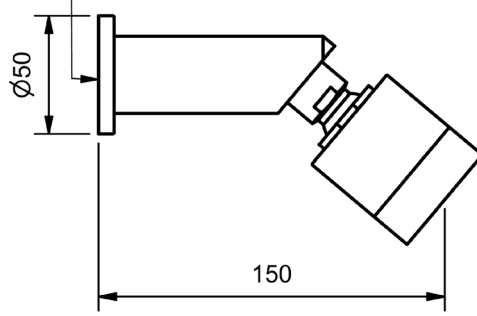

MERINO CROSS

MODEL CODE + FINISH CODE = ITEM CODE

RAM
TAPWARE

MERINO CROSS SILENO SHOWER SETS

SILENO SHOWER SET			
3/4 TURN CERAMIC			
3 STAR WELS - 9.0 LPM	MODEL	FINISH	RRP INC GST
CHROME	MCDSHSH	CP	$201.33
BRUSHED CHROME	MCDSHSH	BC	$426.70
BRUSHED NICKEL	MCDSHSH	BN	$426.70
SATIN CHROME	MCDSHSH	SC	$363.89
BRUSHED BLACK SAPPHIRE	MCDSHSH	BBS	$426.70
GUNMETAL	MCDSHSH	GM	$363.89
MATT BLACK	MCDSHSH	MB	$363.89
MATT WHITE & CHROME	MCDSHSH	MWC	$423.70
WHITE & CHROME	MCDSHSH	WHC	$423.70
MATT WHITE & GOLD	MCDSHSH	MWG	$549.53
WHITE & GOLD	MCDSHSH	WHG	$549.53
GOLD	MCDSHSH	GP	$657.86
BRUSHED GOLD	MCDSHSH	BG	$729.91

SILENO SHOWER SET			
RAMSEAL			
3 STAR WELS - 9.0 LPM	MODEL	FINISH	RRP INC GST
CHROME	MRSSHSH	CP	$200.73
BRUSHED CHROME	MRSSHSH	BC	$431.46
BRUSHED NICKEL	MRSSHSH	BN	$431.46
SATIN CHROME	MRSSHSH	SC	$367.17
BRUSHED BLACK SAPPHIRE	MRSSHSH	BBS	$431.46
GUNMETAL	MRSSHSH	GM	$367.17
MATT BLACK	MRSSHSH	MB	$367.17
MATT WHITE & CHROME	MRSSHSH	MWC	$428.40
WHITE & CHROME	MRSSHSH	WHC	$428.40
MATT WHITE & GOLD	MRSSHSH	MWG	$544.02
WHITE & GOLD	MRSSHSH	WHG	$544.02
GOLD	MRSSHSH	GP	$651.82
BRUSHED GOLD	MRSSHSH	BG	$723.87

SILENO SHOWER SET			
JUMPER VALVE			
3 STAR WELS - 9.0 LPM	MODEL	FINISH	RRP INC GST
CHROME	MSHSH	CP	$181.92
BRUSHED CHROME	MSHSH	BC	$409.36
BRUSHED NICKEL	MSHSH	BN	$409.36
SATIN CHROME	MSHSH	SC	$345.98
BRUSHED BLACK SAPPHIRE	MSHSH	BBS	$409.36
GUNMETAL	MSHSH	GM	$345.98
MATT BLACK	MSHSH	MB	$345.98
MATT WHITE & CHROME	MSHSH	MWC	$406.34
WHITE & CHROME	MSHSH	WHC	$406.34
MATT WHITE & GOLD	MSHSH	MWG	$521.44
WHITE & GOLD	MSHSH	WHG	$521.44
GOLD	MSHSH	GP	$633.70
BRUSHED GOLD	MSHSH	BG	$705.75

1/2" BSP FEMALE CONNECTION

MERINO CROSS HOB SINK SETS