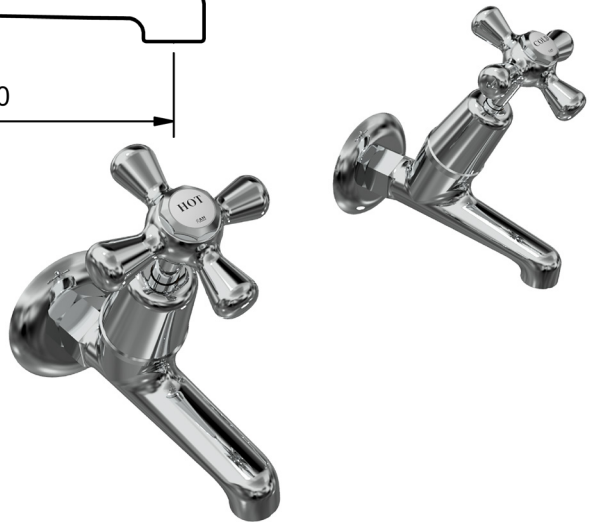

DELUXE BIB COCK - FEMALE				
RAMSEAL				
4 STAR WELS - 7.5 LPM	MODEL	FINISH	RRP	INC GST
	CHROME MRSBCF	CP	$180.76	
	BRUSHED CHROME MRSBCF	BC	$336.30	
	BRUSHED NICKEL MRSBCF	BN	$336.30	
	SATIN CHROME MRSBCF	SC	$299.31	
	BRUSHED BLACK SAPPHIRE MRSBCF	BBS	$336.30	
	GUNMETAL MRSBCF	GM	$299.31	
	MATT BLACK MRSBCF	MB	$299.31	
	MATT WHITE & CHROME MRSBCF	MWC	$408.45	
	WHITE & CHROME MRSBCF	WHC	$408.45	
	MATT WHITE & GOLD MRSBCF	MWG	$446.70	
	WHITE & GOLD MRSBCF	WHG	$446.70	
	GOLD MRSBCF	GP	$477.92	
	BRUSHED GOLD MRSBCF	BG	$519.37	

DELUXE BIB COCK - FEMALE				
JUMPER VALVE				
4 STAR WELS - 7.5 LPM	MODEL	FINISH	RRP	INC GST
	CHROME MBCF	CP	$162.24	
	BRUSHED CHROME MBCF	BC	$315.57	
	BRUSHED NICKEL MBCF	BN	$315.57	
	SATIN CHROME MBCF	SC	$279.10	
	BRUSHED BLACK SAPPHIRE MBCF	BBS	$315.57	
	GUNMETAL MBCF	GM	$279.10	
	MATT BLACK MBCF	MB	$279.10	
	MATT WHITE & CHROME MBCF	MWC	$386.67	
	WHITE & CHROME MBCF	WHC	$386.67	
	MATT WHITE & GOLD MBCF	MWG	$424.41	
	WHITE & GOLD MBCF	WHG	$424.41	
	GOLD MBCF	GP	$459.80	
	BRUSHED GOLD MBCF	BG	$501.25