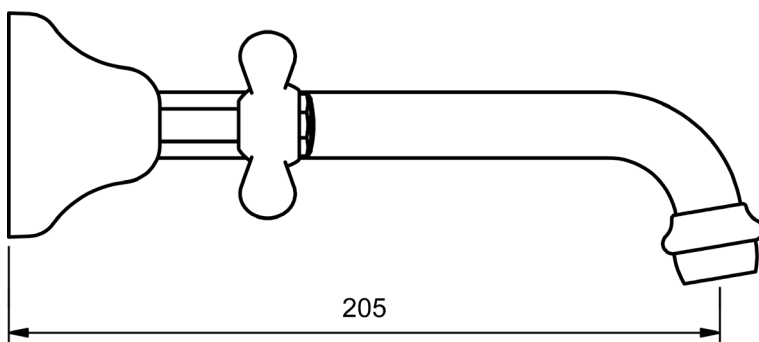

MERINO CROSS WALL BASIN SETS

WALL BASIN SET
3/4 TURN CERAMIC

4 STAR WELS - 7.5 LPM	MODEL	FINISH	RRP INC GST
CHROME	MCDWBSA	CP	$163.16
BRUSHED CHROME	MCDWBSA	BC	$324.18
BRUSHED NICKEL	MCDWBSA	BN	$324.18
SATIN CHROME	MCDWBSA	SC	$279.91
BRUSHED BLACK SAPPHIRE	MCDWBSA	BBS	$324.18
GUNMETAL	MCDWBSA	GM	$279.91
MATT BLACK	MCDWBSA	MB	$279.91
MATT WHITE & CHROME	MCDWBSA	MWC	$348.46
WHITE & CHROME	MCDWBSA	WHC	$348.46
MATT WHITE & GOLD	MCDWBSA	MWG	$427.75
WHITE & GOLD	MCDWBSA	WHG	$427.75
GOLD	MCDWBSA	GP	$468.58
BRUSHED GOLD	MCDWBSA	BG	$519.37

WALL BASIN SET
3/4 TURN CERAMIC

6 STAR WELS - 4.5 LPM	MODEL	FINISH	RRP INC GST
CHROME	MCDWBSA6	CP	$163.16
BRUSHED CHROME	MCDWBSA6	BC	$324.18
BRUSHED NICKEL	MCDWBSA6	BN	$324.18
SATIN CHROME	MCDWBSA6	SC	$279.91
BRUSHED BLACK SAPPHIRE	MCDWBSA6	BBS	$324.18
GUNMETAL	MCDWBSA6	GM	$279.91
MATT BLACK	MCDWBSA6	MB	$279.91
MATT WHITE & CHROME	MCDWBSA6	MWC	$348.46
WHITE & CHROME	MCDWBSA6	WHC	$348.46
MATT WHITE & GOLD	MCDWBSA6	MWG	$427.75
WHITE & GOLD	MCDWBSA6	WHG	$427.75
GOLD	MCDWBSA6	GP	$468.58
BRUSHED GOLD	MCDWBSA6	BG	$519.37

WALL BASIN SET
RAMSEAL

4 STAR WELS - 7.5 LPM	MODEL	FINISH	RRP INC GST
CHROME	MRSWBSA	CP	$161.66
BRUSHED CHROME	MRSWBSA	BC	$326.50
BRUSHED NICKEL	MRSWBSA	BN	$326.50
SATIN CHROME	MRSWBSA	SC	$281.19
BRUSHED BLACK SAPPHIRE	MRSWBSA	BBS	$326.50
GUNMETAL	MRSWBSA	GM	$281.19
MATT BLACK	MRSWBSA	MB	$281.19
MATT WHITE & CHROME	MRSWBSA	MWC	$351.37
WHITE & CHROME	MRSWBSA	WHC	$351.37
MATT WHITE & GOLD	MRSWBSA	MWG	$422.24
WHITE & GOLD	MRSWBSA	WHG	$422.24
GOLD	MRSWBSA	GP	$462.54
BRUSHED GOLD	MRSWBSA	BG	$513.33