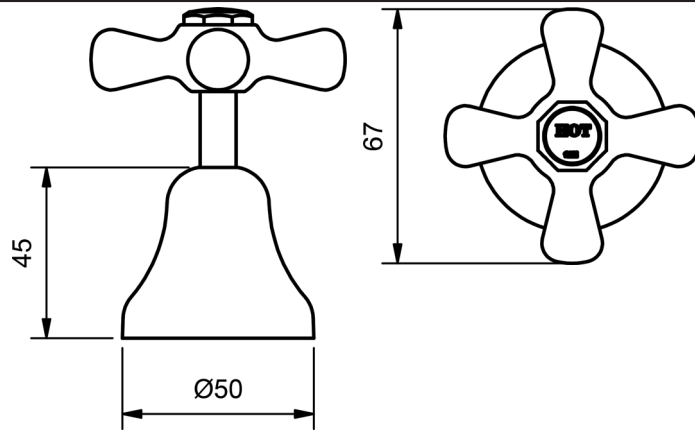

ALL PRICES ARE RRP INCLUDING GST