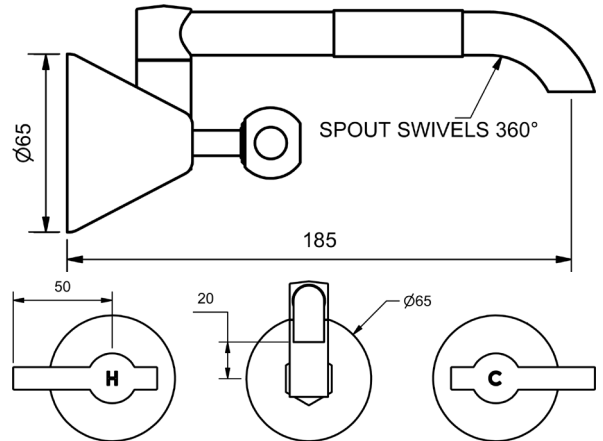

FUSION LEVER LAUNDRY SETS

LAUNDRY SET			
1/4 TURN CERAMIC			
3 STAR WELS - 9.0 LPM	MODEL	FINISH	RRP INC GST
CHROME	FULLS	CP	\$152.35

FUSION LEVER

MODEL CODE + FINISH CODE = ITEM CODE

RAM
TAPWARE

FUSION LEVER HOB SPA SETS