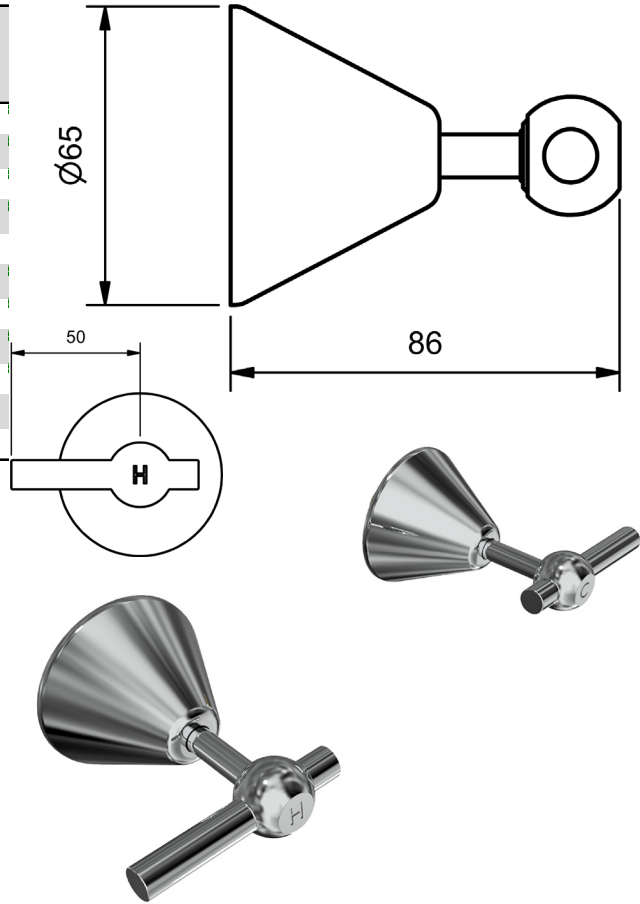

FUSION LEVER WALL STOPS

WALL TOP ASSEMBLY 1/4 TURN CERAMIC				
	MODEL	FINISH	RRP	INC GST
	CHROME	FULWS	CP	\$130.63
	BRUSHED CHROME	FULWS	BC	\$241.52
	BRUSHED NICKEL	FULWS	BN	\$241.52
	SATIN CHROME	FULWS	SC	\$205.63
	BRUSHED BLACK SAPPHIRE	FULWS	BBS	\$241.52
	GUNMETAL	FULWS	GM	\$205.63
	MATT BLACK	FULWS	MB	\$205.63
	MATT WHITE & CHROME	FULWS	MWC	\$278.84
	WHITE & CHROME	FULWS	WHC	\$278.84
	GOLD	FULWS	GP	\$336.96
	BRUSHED GOLD	FULWS	BG	\$343.76

FUSION LEVER

MODEL CODE + FINISH CODE = ITEM CODE

RAM
TAPWARE

FUSION LEVER BASIN SETS - FIXED SPOUT

BASIN SET				
1/4 TURN CERAMIC - FIXED SPOUT				
4 STAR WELS - 7.5 LPM	MODEL	FINISH	RRP	INC GST
CHROME	FULBSA	CP	\$236.98	
BRUSHED CHROME	FULBSA	BC	\$401.94	
BRUSHED NICKEL	FULBSA	BN	\$401.94	
SATIN CHROME	FULBSA	SC	\$356.51	
BRUSHED BLACK SAPPHIRE	FULBSA	BBS	\$401.94	
GUNMETAL	FULBSA	GM	\$356.51	
MATT BLACK	FULBSA	MB	\$356.51	
MATT WHITE & CHROME	FULBSA	MWC	\$426.81	
WHITE & CHROME	FULBSA	WHC	\$426.81	
GOLD	FULBSA	GP	\$546.95	
BRUSHED GOLD	FULBSA	BG	\$543.52	