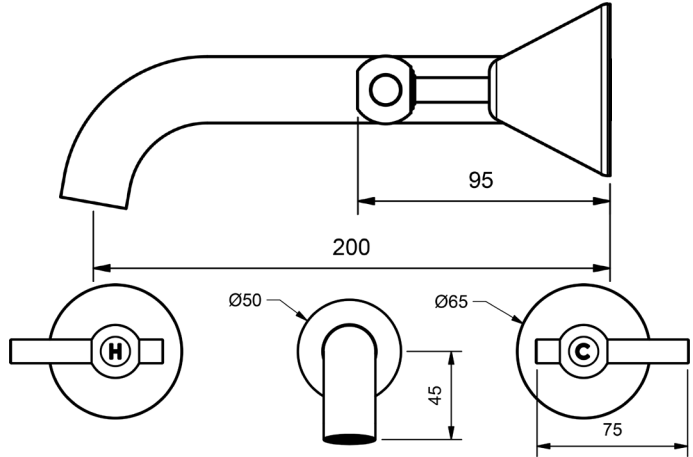

FUSION LEVER

MODEL CODE + FINISH CODE = ITEM CODE

RAM
TAPWARE

FUSION LEVER WALL BASIN SETS

WALL BASIN SET

1/4 TURN CERAMIC

4 STAR WELS - 7.5 LPM	MODEL	FINISH	RRP INC GST
CHROME	FULWBSA	CP	\$193.50
BRUSHED CHROME	FULWBSA	BC	\$358.34
BRUSHED NICKEL	FULWBSA	BN	\$358.34
SATIN CHROME	FULWBSA	SC	\$312.91
BRUSHED BLACK SAPPHIRE	FULWBSA	BBS	\$358.34
GUNMETAL	FULWBSA	GM	\$312.91
MATT BLACK	FULWBSA	MB	\$312.91
MATT WHITE & CHROME	FULWBSA	MWC	\$383.22
WHITE & CHROME	FULWBSA	WHC	\$383.22
GOLD	FULWBSA	GP	\$498.09
BRUSHED GOLD	FULWBSA	BG	\$499.10