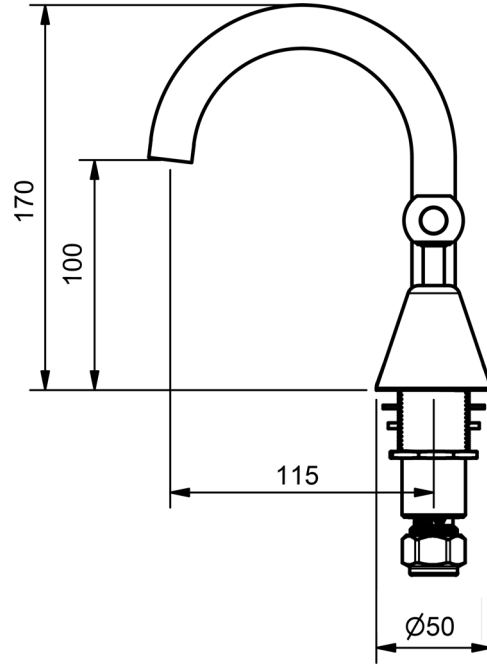

FUSION LEVER

MODEL CODE + FINISH CODE = ITEM CODE

RAM
TAPWARE

FUSION LEVER BASIN SETS - FIXED SPOUT

BASIN SET				
1/4 TURN CERAMIC - FIXED SPOUT				
4 STAR WELS - 7.5 LPM	MODEL	FINISH	RRP	INC GST
CHROME	FULBSA	CP	$236.98	
BRUSHED CHROME	FULBSA	BC	$401.94	
BRUSHED NICKEL	FULBSA	BN	$401.94	
SATIN CHROME	FULBSA	SC	$356.51	
BRUSHED BLACK SAPPHIRE	FULBSA	BBS	$401.94	
GUNMETAL	FULBSA	GM	$356.51	
MATT BLACK	FULBSA	MB	$356.51	
MATT WHITE & CHROME	FULBSA	MWC	$426.81	
WHITE & CHROME	FULBSA	WHC	$426.81	
GOLD	FULBSA	GP	$546.95	
BRUSHED GOLD	FULBSA	BG	$543.52	

BASIN SET				
1/4 TURN CERAMIC - FIXED SPOUT				
6 STAR WELS - 4.5 LPM	MODEL	FINISH	RRP	INC GST
CHROME	FULBSA6	CP	$236.98	
BRUSHED CHROME	FULBSA6	BC	$401.94	
BRUSHED NICKEL	FULBSA6	BN	$401.94	
SATIN CHROME	FULBSA6	SC	$356.51	
BRUSHED BLACK SAPPHIRE	FULBSA6	BBS	$401.94	
GUNMETAL	FULBSA6	GM	$356.51	
MATT BLACK	FULBSA6	MB	$356.51	
MATT WHITE & CHROME	FULBSA6	MWC	$426.81	
WHITE & CHROME	FULBSA6	WHC	$426.81	
GOLD	FULBSA6	GP	$546.95	
BRUSHED GOLD	FULBSA6	BG	$543.52