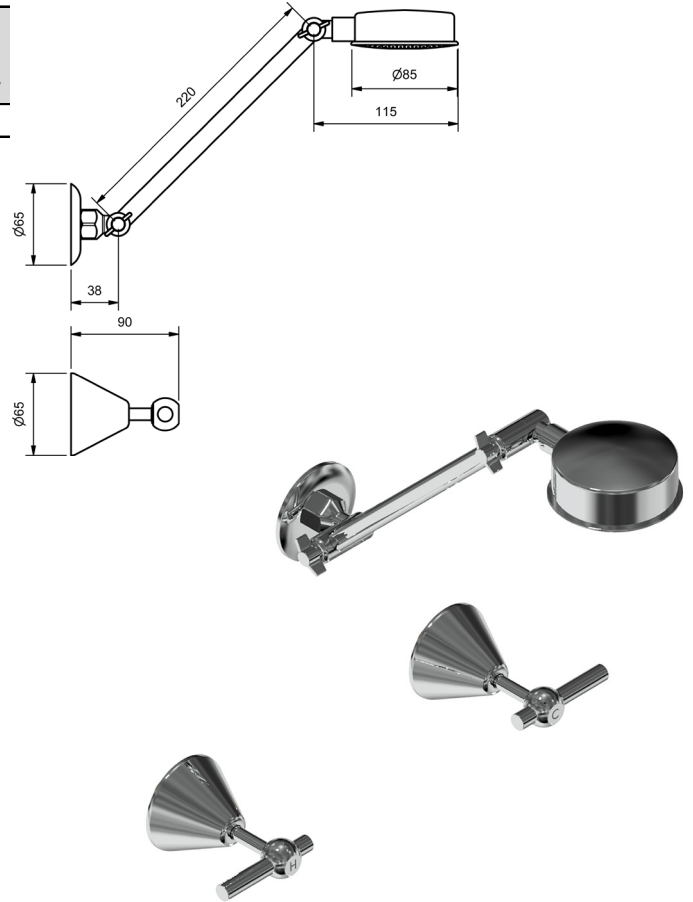

FUSION LEVER A/D SHOWER SETS

ALL DIRECTIONAL SHOWER SET				
1/4 TURN CERAMIC				
3 STAR WELS - 9.0 LPM	MODEL	FINISH	RRP	INC GST
CHROME	FULSHS	CP	$200.85