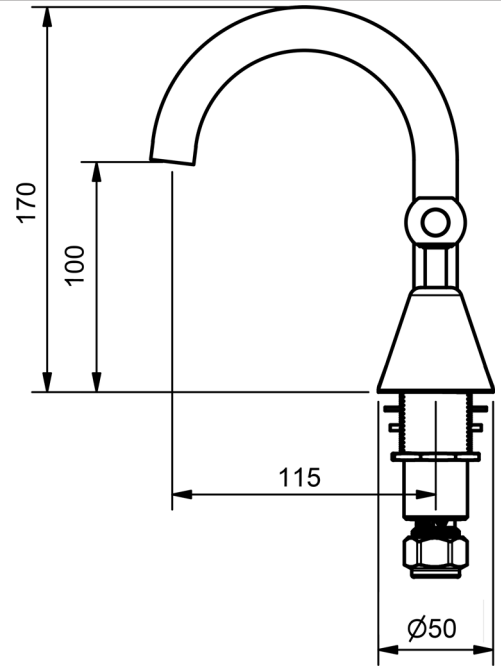

FUSION LEVER BASIN SETS - SWIVEL SPOUT

BASIN SET				
1/4 TURN CERAMIC - SWIVEL SPOUT				
4 STAR WELS - 7.5 LPM	MODEL	FINISH	RRP	INC GST
CHROME	FULBSAS	CP	$267.97	
BRUSHED CHROME	FULBSAS	BC	$432.93	
BRUSHED NICKEL	FULBSAS	BN	$432.93	
SATIN CHROME	FULBSAS	SC	$387.49	
BRUSHED BLACK SAPPHIRE	FULBSAS	BBS	$432.93	
GUNMETAL	FULBSAS	GM	$387.49	
MATT BLACK	FULBSAS	MB	$387.49	
MATT WHITE & CHROME	FULBSAS	MWC	$457.79	
WHITE & CHROME	FULBSAS	WHC	$457.79	
GOLD	FULBSAS	GP	$581.68	
BRUSHED GOLD	FULBSAS	BG	$575.09	

BASIN SET				
1/4 TURN CERAMIC - SWIVEL SPOUT				
6 STAR WELS - 4.5 LPM	MODEL	FINISH	RRP	INC GST
CHROME	FULBSAS6	CP	$267.97	
BRUSHED CHROME	FULBSAS6	BC	$432.93	
BRUSHED NICKEL	FULBSAS6	BN	$432.93	
SATIN CHROME	FULBSAS6	SC	$387.49	
BRUSHED BLACK SAPPHIRE	FULBSAS6	BBS	$432.93	
GUNMETAL	FULBSAS6	GM	$387.49	
MATT BLACK	FULBSAS6	MB	$387.49	
MATT WHITE & CHROME	FULBSAS6	MWC	$457.79	
WHITE & CHROME	FULBSAS6	WHC	$457.79	
GOLD	FULBSAS6	GP	$581.68	
BRUSHED GOLD	FULBSAS6	BG	$575.09