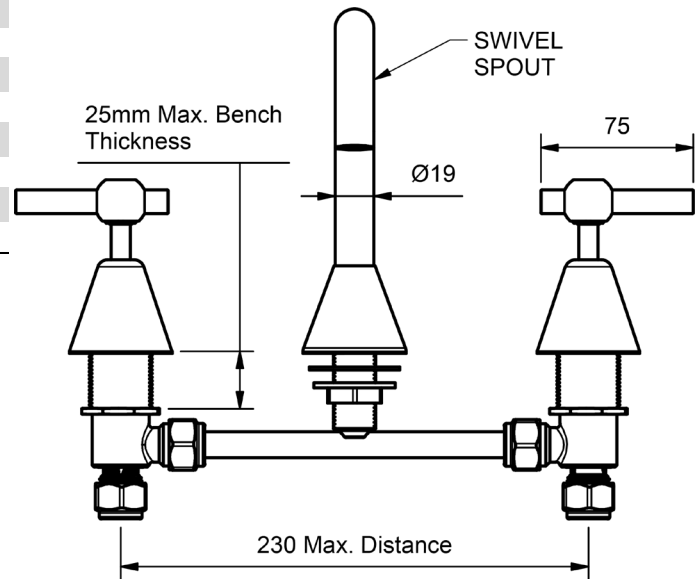

FUSION LEVER BASIN SETS - SWIVEL SPOUT

BASIN SET				
1/4 TURN CERAMIC - SWIVEL SPOUT				
4 STAR WELS - 7.5 LPM	MODEL	FINISH	RRP	INC GST
CHROME	FULBSAS	CP	$267.97	
BRUSHED CHROME	FULBSAS	BC	$432.93	
BRUSHED NICKEL	FULBSAS	BN	$432.93	
SATIN CHROME	FULBSAS	SC	$387.49	
BRUSHED BLACK SAPPHIRE	FULBSAS	BBS	$432.93	
GUNMETAL	FULBSAS	GM	$387.49	
MATT BLACK	FULBSAS	MB	$387.49	
MATT WHITE & CHROME	FULBSAS	MWC	$457.79	
WHITE & CHROME	FULBSAS	WHC	$457.79	
GOLD	FULBSAS	GP	$581.68	
BRUSHED GOLD	FULBSAS	BG	$575.09	

BASIN SET				
1/4 TURN CERAMIC - SWIVEL SPOUT				
6 STAR WELS - 4.5 LPM	MODEL	FINISH	RRP	INC GST
CHROME	FULBSAS6	CP	$267.97	
BRUSHED CHROME	FULBSAS6	BC	$432.93	
BRUSHED NICKEL	FULBSAS6	BN	$432.93	
SATIN CHROME	FULBSAS6	SC	$387.49	
BRUSHED BLACK SAPPHIRE	FULBSAS6	BBS	$432.93	
GUNMETAL	FULBSAS6	GM	$387.49	
MATT BLACK	FULBSAS6	MB	$387.49	
MATT WHITE & CHROME	FULBSAS6	MWC	$457.79	
WHITE & CHROME	FULBSAS6	WHC	$457.79	
GOLD	FULBSAS6	GP	$581.68	
BRUSHED GOLD	FULBSAS6	BG	$575.09