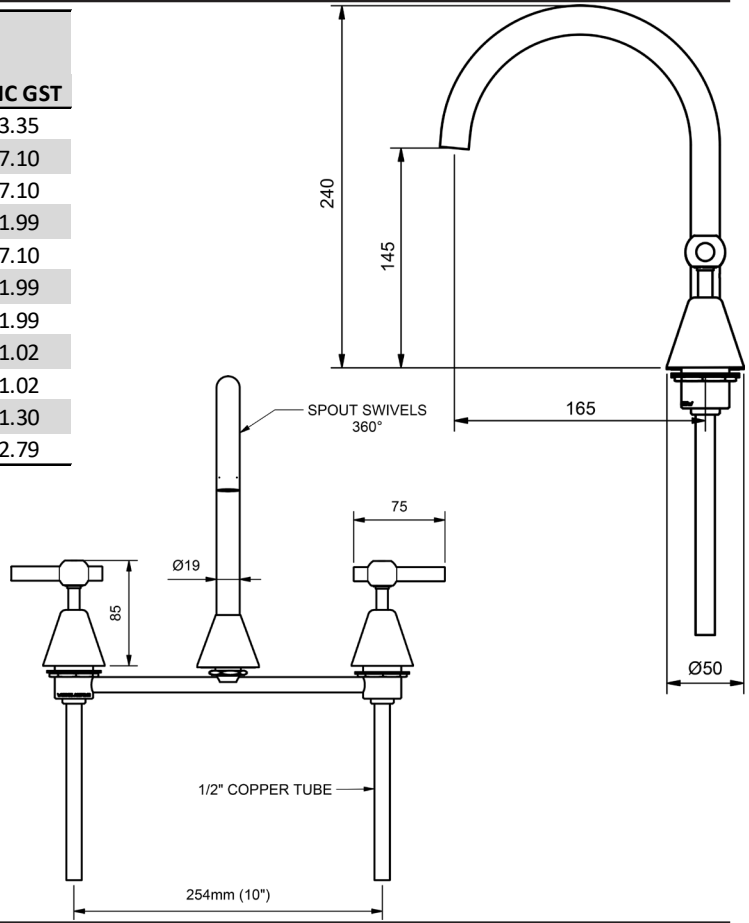

FUSION LEVER

MODEL CODE + FINISH CODE = ITEM CODE

RAM
TAPWARE

FUSION LEVER HOB SINK SETS

HOB SINK SET TO SUIT STAINLESS STEEL

1/4 TURN CERAMIC

4 STAR WELS - 7.5 LPM	MODEL	FINISH	RRP INC GST
CHROME	FULFBSS	CP	\$243.35
BRUSHED CHROME	FULFBSS	BC	\$437.10
BRUSHED NICKEL	FULFBSS	BN	\$437.10
SATIN CHROME	FULFBSS	SC	\$381.99
BRUSHED BLACK SAPPHIRE	FULFBSS	BBS	\$437.10
GUNMETAL	FULFBSS	GM	\$381.99
MATT BLACK	FULFBSS	MB	\$381.99
MATT WHITE & CHROME	FULFBSS	MWC	\$471.02
WHITE & CHROME	FULFBSS	WHC	\$471.02
GOLD	FULFBSS	GP	\$601.30
BRUSHED GOLD	FULFBSS	BG	\$602.79