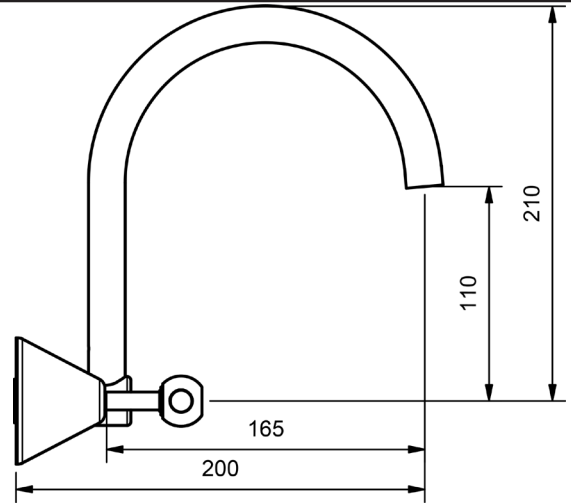

FUSION LEVER WALL SINK OR LAUNDRY SETS

WALL SINK/LAUNDRY SET			
1/4 TURN CERAMIC			
4 STAR WELS - 7.5 LPM	MODEL	FINISH	RRP INC GST
CHROME	FULWSS	CP	$213.71
BRUSHED CHROME	FULWSS	BC	$407.46
BRUSHED NICKEL	FULWSS	BN	$407.46
SATIN CHROME	FULWSS	SC	$352.35
BRUSHED BLACK SAPPHIRE	FULWSS	BBS	$407.46
GUNMETAL	FULWSS	GM	$352.35
MATT BLACK	FULWSS	MB	$352.35
MATT WHITE & CHROME	FULWSS	MWC	$441.38
WHITE & CHROME	FULWSS	WHC	$441.38
GOLD	FULWSS	GP	$568.10
BRUSHED GOLD	FULWSS	BG	$572.60

FUSION LEVER LAUNDRY SETS

LAUNDRY SET			
1/4 TURN CERAMIC			
3 STAR WELS - 9.0 LPM	MODEL	FINISH	RRP INC GST
CHROME	FULLS	CP	$152.35