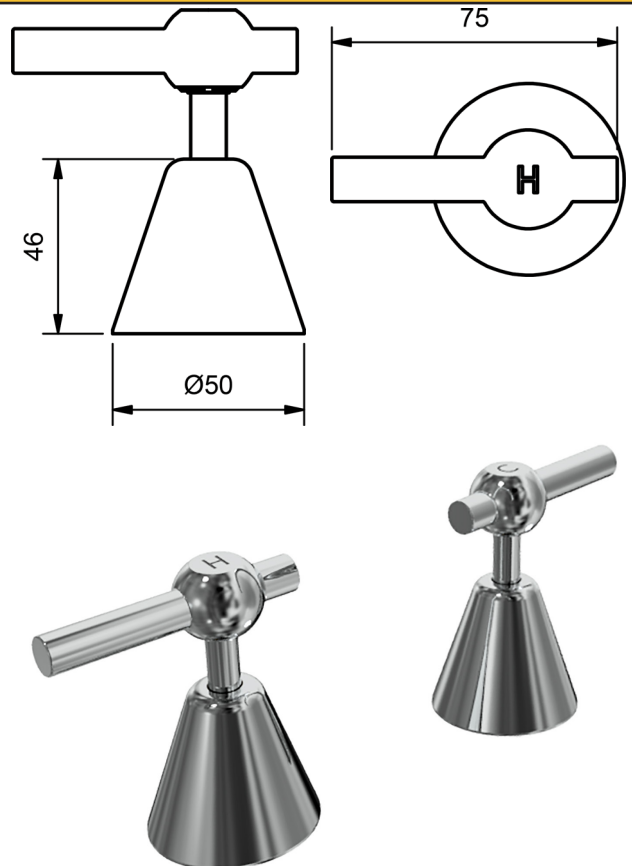

FUSION LEVER WALL STOPS

WALL TOP ASSEMBLY 1/4 TURN CERAMIC				
	MODEL	FINISH	RRP	INC GST
	CHROME	FULWS	CP	\$130.63
	BRUSHED CHROME	FULWS	BC	\$241.52
	BRUSHED NICKEL	FULWS	BN	\$241.52
	SATIN CHROME	FULWS	SC	\$205.63
	BRUSHED BLACK SAPPHIRE	FULWS	BBS	\$241.52
	GUNMETAL	FULWS	GM	\$205.63
	MATT BLACK	FULWS	MB	\$205.63
	MATT WHITE & CHROME	FULWS	MWC	\$278.84
	WHITE & CHROME	FULWS	WHC	\$278.84
	GOLD	FULWS	GP	\$336.96
	BRUSHED GOLD	FULWS	BG	\$343.76

FUSION LEVER

MODEL CODE + FINISH CODE = ITEM CODE

RAM
TAPWARE

FUSION LEVER BASIN SETS - FIXED SPOUT

BASIN SET				
1/4 TURN CERAMIC - FIXED SPOUT				
4 STAR WELS - 7.5 LPM	MODEL	FINISH	RRP	INC GST
CHROME	FULBSA	CP	\$236.98	
BRUSHED CHROME	FULBSA	BC	\$401.94	
BRUSHED NICKEL	FULBSA	BN	\$401.94	
SATIN CHROME	FULBSA	SC	\$356.51	
BRUSHED BLACK SAPPHIRE	FULBSA	BBS	\$401.94	
GUNMETAL	FULBSA	GM	\$356.51	
MATT BLACK	FULBSA	MB	\$356.51	
MATT WHITE & CHROME	FULBSA	MWC	\$426.81	
WHITE & CHROME	FULBSA	WHC	\$426.81	
GOLD	FULBSA	GP	\$546.95	
BRUSHED GOLD	FULBSA	BG	\$543.52	