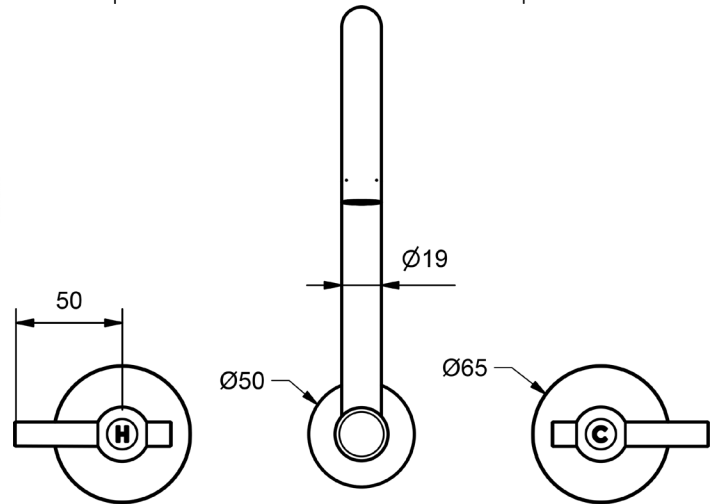

FUSION LEVER WALL SINK OR LAUNDRY SETS

WALL SINK/LAUNDRY SET			
1/4 TURN CERAMIC			
4 STAR WELS - 7.5 LPM	MODEL	FINISH	RRP INC GST
CHROME	FULWSS	CP	$213.71
BRUSHED CHROME	FULWSS	BC	$407.46
BRUSHED NICKEL	FULWSS	BN	$407.46
SATIN CHROME	FULWSS	SC	$352.35
BRUSHED BLACK SAPPHIRE	FULWSS	BBS	$407.46
GUNMETAL	FULWSS	GM	$352.35
MATT BLACK	FULWSS	MB	$352.35
MATT WHITE & CHROME	FULWSS	MWC	$441.38
WHITE & CHROME	FULWSS	WHC	$441.38
GOLD	FULWSS	GP	$568.10
BRUSHED GOLD	FULWSS	BG	$572.60

FUSION LEVER LAUNDRY SETS

LAUNDRY SET			
1/4 TURN CERAMIC			
3 STAR WELS - 9.0 LPM	MODEL	FINISH	RRP INC GST
CHROME	FULLS	CP	$152.35