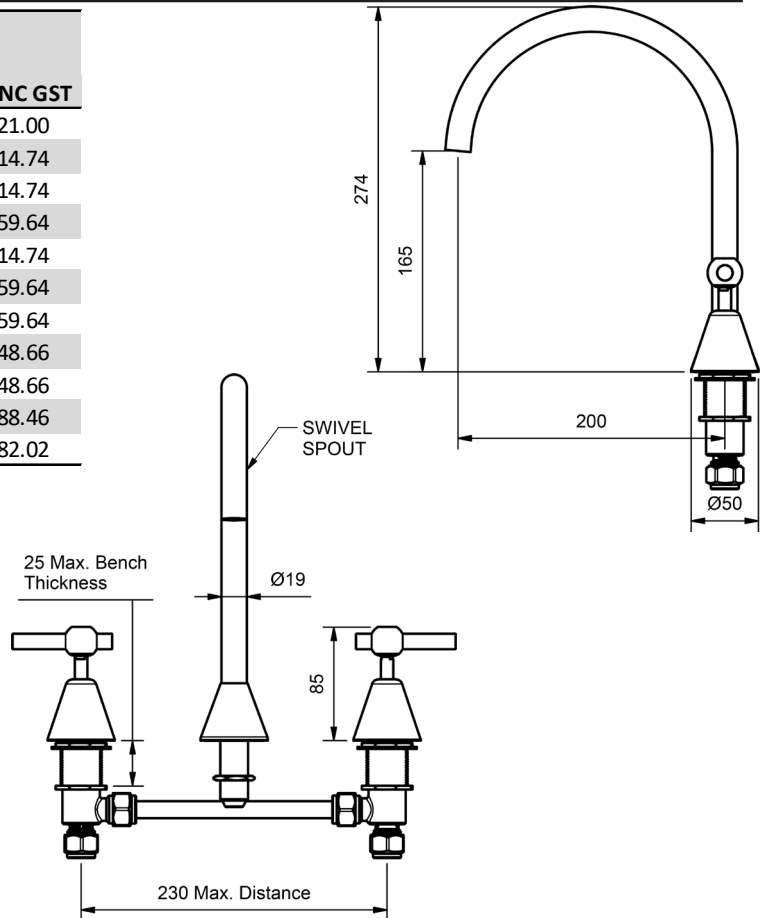

FUSION LEVER HOB SPA SETS

HOB SPA SET
1/4 TURN CERAMIC

	MODEL	FINISH	RRP INC GST
CHROME	FULSPA	CP	$321.00
BRUSHED CHROME	FULSPA	BC	$514.74
BRUSHED NICKEL	FULSPA	BN	$514.74
SATIN CHROME	FULSPA	SC	$459.64
BRUSHED BLACK SAPPHIRE	FULSPA	BBS	$514.74
GUNMETAL	FULSPA	GM	$459.64
MATT BLACK	FULSPA	MB	$459.64
MATT WHITE & CHROME	FULSPA	MWC	$548.66
WHITE & CHROME	FULSPA	WHC	$548.66
GOLD	FULSPA	GP	$688.46
BRUSHED GOLD	FULSPA	BG	$682.02