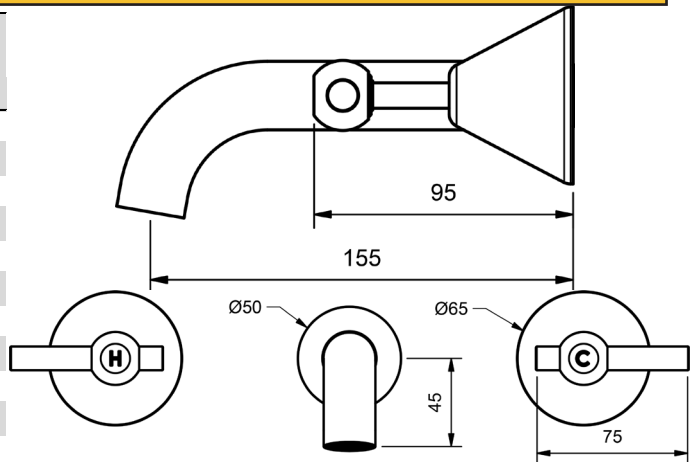

FUSION LEVER BATH SETS

BATH SET

1/4 TURN CERAMIC

MODEL	FINISH	RRP INC GST
CHROME	FULBHS	$181.38
BRUSHED CHROME	FULBHS	$346.23
BRUSHED NICKEL	FULBHS	$346.23
SATIN CHROME	FULBHS	$300.79
BRUSHED BLACK SAPPHIRE	FULBHS	$346.23
GUNMETAL	FULBHS	$300.79
MATT BLACK	FULBHS	$300.79
MATT WHITE & CHROME	FULBHS	$371.08
WHITE & CHROME	FULBHS	$371.08
GOLD	FULBHS	$480.52
BRUSHED GOLD	FULBHS	$483.13