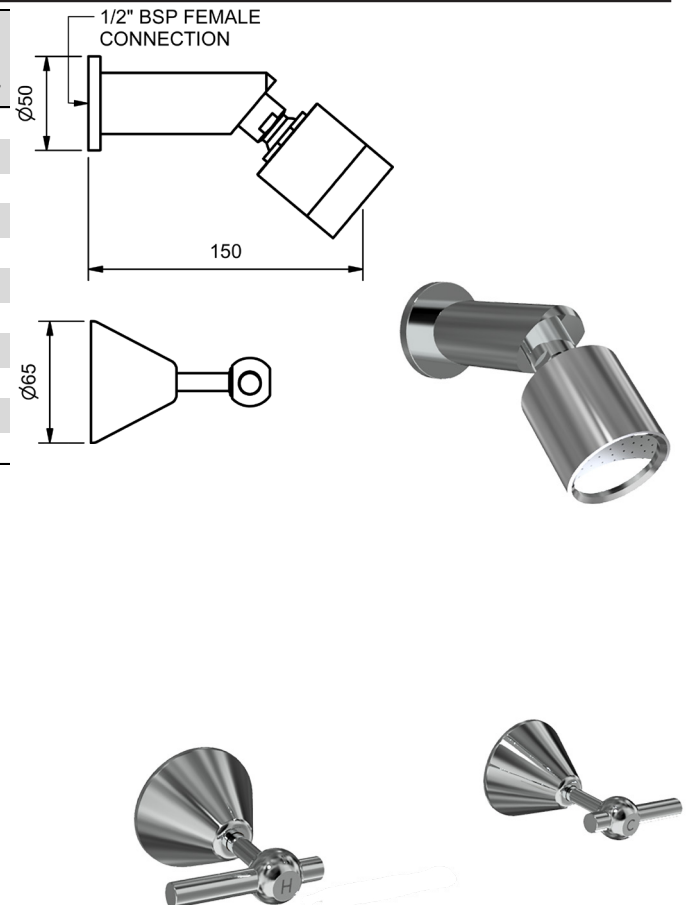

FUSION LEVER A/D SHOWER SETS

ALL DIRECTIONAL SHOWER SET				
1/4 TURN CERAMIC				
3 STAR WELS - 9.0 LPM	MODEL	FINISH	RRP	INC GST
CHROME	FULSHS	CP	\$200.85	

FUSION LEVER SILENO SHOWER SETS

SILENO SHOWER SET				
1/4 TURN CERAMIC				
3 STAR WELS - 9.0 LPM	MODEL	FINISH	RRP	INC GST
CHROME	FULSHSH	CP	\$224.25	
BRUSHED CHROME	FULSHSH	BC	\$454.98	
BRUSHED NICKEL	FULSHSH	BN	\$454.98	
SATIN CHROME	FULSHSH	SC	\$390.81	
BRUSHED BLACK SAPPHIRE	FULSHSH	BBS	\$454.98	
GUNMETAL	FULSHSH	GM	\$390.81	
MATT BLACK	FULSHSH	MB	\$390.81	
MATT WHITE & CHROME	FULSHSH	MWC	\$451.91	
WHITE & CHROME	FULSHSH	WHC	\$451.91	
GOLD	FULSHSH	GP	\$678.30	
BRUSHED GOLD	FULSHSH	BG	\$682.15	