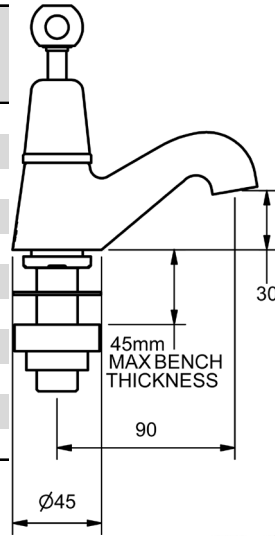

FUSION LEVER PILLAR COCK SETS

PILLAR COCKS - PAIR				
1/4 TURN CERAMIC				
4 STAR WELS - 7.5 LPM	MODEL	FINISH	RRP	INC GST
CHROME	FULPC	CP	$241.76	
BRUSHED CHROME	FULPC	BC	$397.29	
BRUSHED NICKEL	FULPC	BN	$397.29	
SATIN CHROME	FULPC	SC	$360.31	
BRUSHED BLACK SAPPHIRE	FULPC	BBS	$397.29	
GUNMETAL	FULPC	GM	$360.31	
MATT BLACK	FULPC	MB	$360.31	
MATT WHITE & CHROME	FULPC	MWC	$469.43	
WHITE & CHROME	FULPC	WHC	$469.43	
GOLD	FULPC	GP	$546.26	
BRUSHED GOLD	FULPC	BG	$534.42	

FUSION LEVER WASHING MACHINE COCK SETS

WASHING MACHINE COCKS - PAIR				
1/4 TURN CERAMIC				
MODEL	FINISH	RRP	INC	GST
CHROME	FULWMC	CP	$152.35	
BRUSHED CHROME	FULWMC	BC	$308.02	
BRUSHED NICKEL	FULWMC	BN	$308.02	
SATIN CHROME	FULWMC	SC	$270.90	
BRUSHED BLACK SAPPHIRE	FULWMC	BBS	$308.02	
GUNMETAL	FULWMC	GM	$270.90	
MATT BLACK	FULWMC	MB	$270.90	
MATT WHITE & CHROME	FULWMC	MWC	$380.02	
WHITE & CHROME	FULWMC	WHC	$380.02	
GOLD	FULWMC	GP	$446.07	
BRUSHED GOLD	FULWMC	BG	$443.33