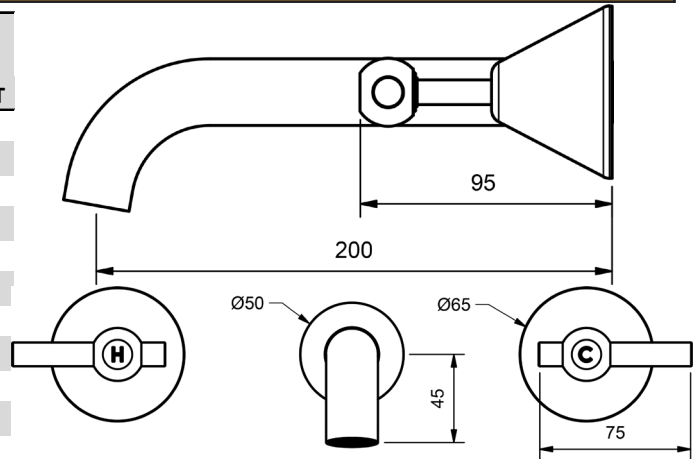

FUSION LEVER WALL SPA SETS

WALL SPA SET
1/4 TURN CERAMIC

	MODEL	FINISH	RRP INC GST
CHROME	FULSPA	CP	$188.11
BRUSHED CHROME	FULSPA	BC	$352.95
BRUSHED NICKEL	FULSPA	BN	$352.95
SATIN CHROME	FULSPA	SC	$307.53
BRUSHED BLACK SAPPHIRE	FULSPA	BBS	$352.95
GUNMETAL	FULSPA	GM	$307.53
MATT BLACK	FULSPA	MB	$307.53
MATT WHITE & CHROME	FULSPA	MWC	$377.82
WHITE & CHROME	FULSPA	WHC	$377.82
GOLD	FULSPA	GP	$492.05
BRUSHED GOLD	FULSPA	BG	$493.61