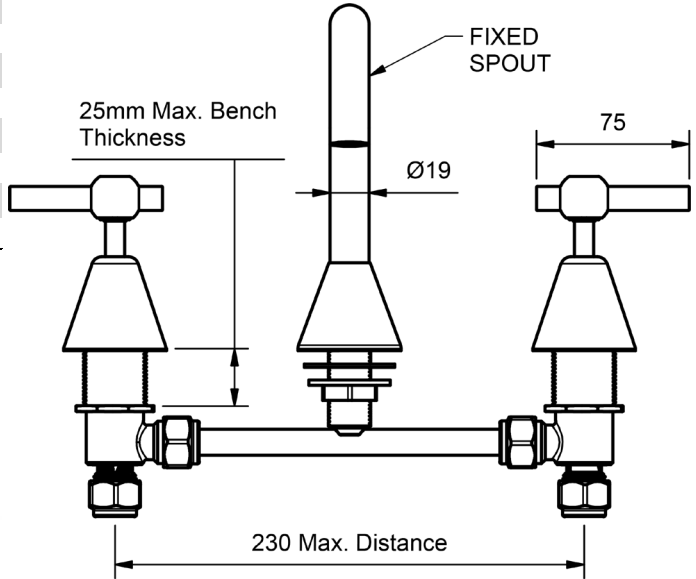

FUSION LEVER

MODEL CODE + FINISH CODE = ITEM CODE

RAM
TAPWARE

FUSION LEVER BASIN SETS - FIXED SPOUT

BASIN SET				
1/4 TURN CERAMIC - FIXED SPOUT				
4 STAR WELS - 7.5 LPM	MODEL	FINISH	RRP	INC GST
CHROME	FULBSA	CP	$236.98	
BRUSHED CHROME	FULBSA	BC	$401.94	
BRUSHED NICKEL	FULBSA	BN	$401.94	
SATIN CHROME	FULBSA	SC	$356.51	
BRUSHED BLACK SAPPHIRE	FULBSA	BBS	$401.94	
GUNMETAL	FULBSA	GM	$356.51	
MATT BLACK	FULBSA	MB	$356.51	
MATT WHITE & CHROME	FULBSA	MWC	$426.81	
WHITE & CHROME	FULBSA	WHC	$426.81	
GOLD	FULBSA	GP	$546.95	
BRUSHED GOLD	FULBSA	BG	$543.52	

BASIN SET				
1/4 TURN CERAMIC - FIXED SPOUT				
6 STAR WELS - 4.5 LPM	MODEL	FINISH	RRP	INC GST
CHROME	FULBSA6	CP	$236.98	
BRUSHED CHROME	FULBSA6	BC	$401.94	
BRUSHED NICKEL	FULBSA6	BN	$401.94	
SATIN CHROME	FULBSA6	SC	$356.51	
BRUSHED BLACK SAPPHIRE	FULBSA6	BBS	$401.94	
GUNMETAL	FULBSA6	GM	$356.51	
MATT BLACK	FULBSA6	MB	$356.51	
MATT WHITE & CHROME	FULBSA6	MWC	$426.81	
WHITE & CHROME	FULBSA6	WHC	$426.81	
GOLD	FULBSA6	GP	$546.95	
BRUSHED GOLD	FULBSA6	BG	$543.52