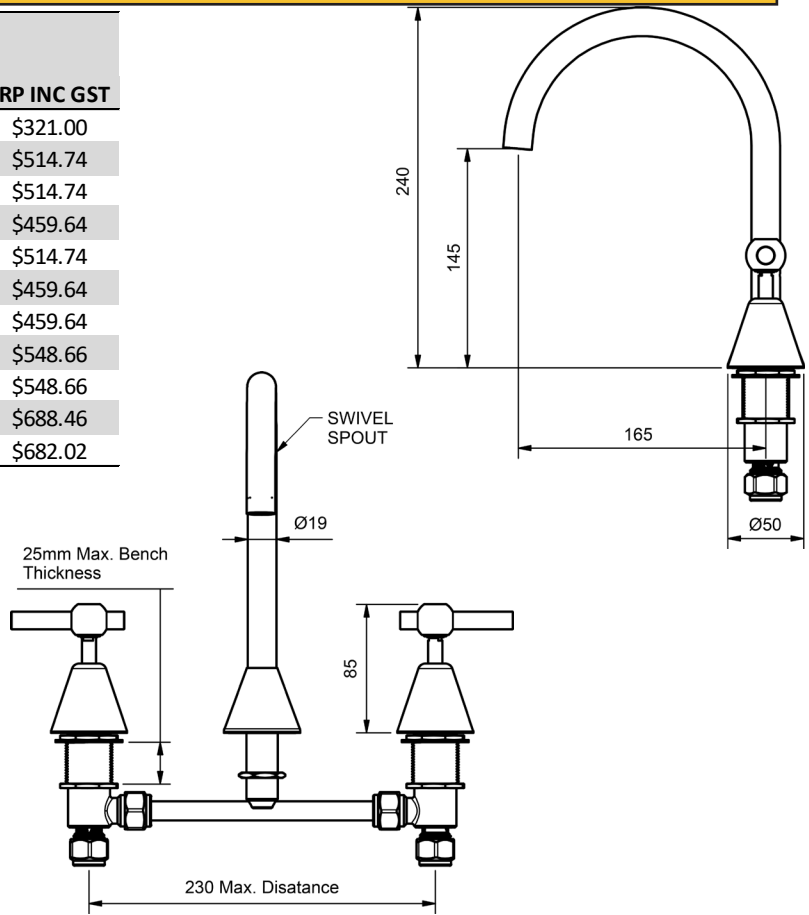

FUSION LEVER VANITEE SINK SETS

VANITEE SINK SET TO SUIT STONE BENCH

1/4 TURN CERAMIC

4 STAR WELS - 7.5 LPM	MODEL	FINISH	RRP INC GST
CHROME	FULFBVSS	CP	$321.00
BRUSHED CHROME	FULFBVSS	BC	$514.74
BRUSHED NICKEL	FULFBVSS	BN	$514.74
SATIN CHROME	FULFBVSS	SC	$459.64
BRUSHED BLACK SAPPHIRE	FULFBVSS	BBS	$514.74
GUNMETAL	FULFBVSS	GM	$459.64
MATT BLACK	FULFBVSS	MB	$459.64
MATT WHITE & CHROME	FULFBVSS	MWC	$548.66
WHITE & CHROME	FULFBVSS	WHC	$548.66
GOLD	FULFBVSS	GP	$688.46
BRUSHED GOLD	FULFBVSS	BG	$682.02