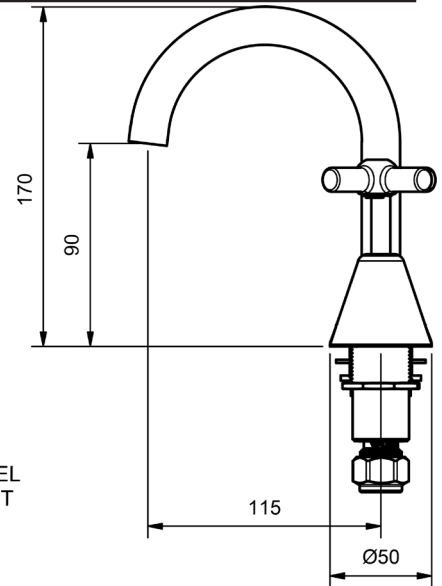

FUSION CROSS BASIN SETS - SWIVEL SPOUT

BASIN SET

3/4 TURN CERAMIC - SWIVEL SPOUT

4 STAR WELS - 7.5 LPM	MODEL	FINISH	RRP INC GST
CHROME	FUCDBSAS	CP	$247.14
BRUSHED CHROME	FUCDBSAS	BC	$408.27
BRUSHED NICKEL	FUCDBSAS	BN	$408.27
SATIN CHROME	FUCDBSAS	SC	$363.89
BRUSHED BLACK SAPPHIRE	FUCDBSAS	BBS	$408.27
GUNMETAL	FUCDBSAS	GM	$363.89
MATT BLACK	FUCDBSAS	MB	$363.89
MATT WHITE & CHROME	FUCDBSAS	MWC	$432.43
WHITE & CHROME	FUCDBSAS	WHC	$432.43
GOLD	FUCDBSAS	GP	$564.93
BRUSHED GOLD	FUCDBSAS	BG	$615.71

BASIN SET

3/4 TURN CERAMIC - SWIVEL SPOUT

6 STAR WELS - 4.5 LPM	MODEL	FINISH	RRP INC GST
CHROME	FUCDBSAS6	CP	$247.14
BRUSHED CHROME	FUCDBSAS6	BC	$408.27
BRUSHED NICKEL	FUCDBSAS6	BN	$408.27
SATIN CHROME	FUCDBSAS6	SC	$363.89
BRUSHED BLACK SAPPHIRE	FUCDBSAS6	BBS	$408.27
GUNMETAL	FUCDBSAS6	GM	$363.89
MATT BLACK	FUCDBSAS6	MB	$363.89
MATT WHITE & CHROME	FUCDBSAS6	MWC	$432.43
WHITE & CHROME	FUCDBSAS6	WHC	$432.43
GOLD	FUCDBSAS6	GP	$564.93
BRUSHED GOLD	FUCDBSAS6	BG	$615.71

BASIN SET

RAMSEAL - SWIVEL SPOUT

4 STAR WELS - 7.5 LPM	MODEL	FINISH	RRP INC GST
CHROME	FURBSBAS	CP	$247.64
BRUSHED CHROME	FURBSBAS	BC	$412.61
BRUSHED NICKEL	FURBSBAS	BN	$412.61
SATIN CHROME	FURBSBAS	SC	$367.17
BRUSHED BLACK SAPPHIRE	FURBSBAS	BBS	$412.61
GUNMETAL	FURBSBAS	GM	$367.17
MATT BLACK	FURBSBAS	MB	$367.17
MATT WHITE & CHROME	FURBSBAS	MWC	$437.34
WHITE & CHROME	FURBSBAS	WHC	$437.34
GOLD	FURBSBAS	GP	$558.89
BRUSHED GOLD	FURBSBAS	BG	$609.68

BASIN SET

RAMSEAL - SWIVEL SPOUT