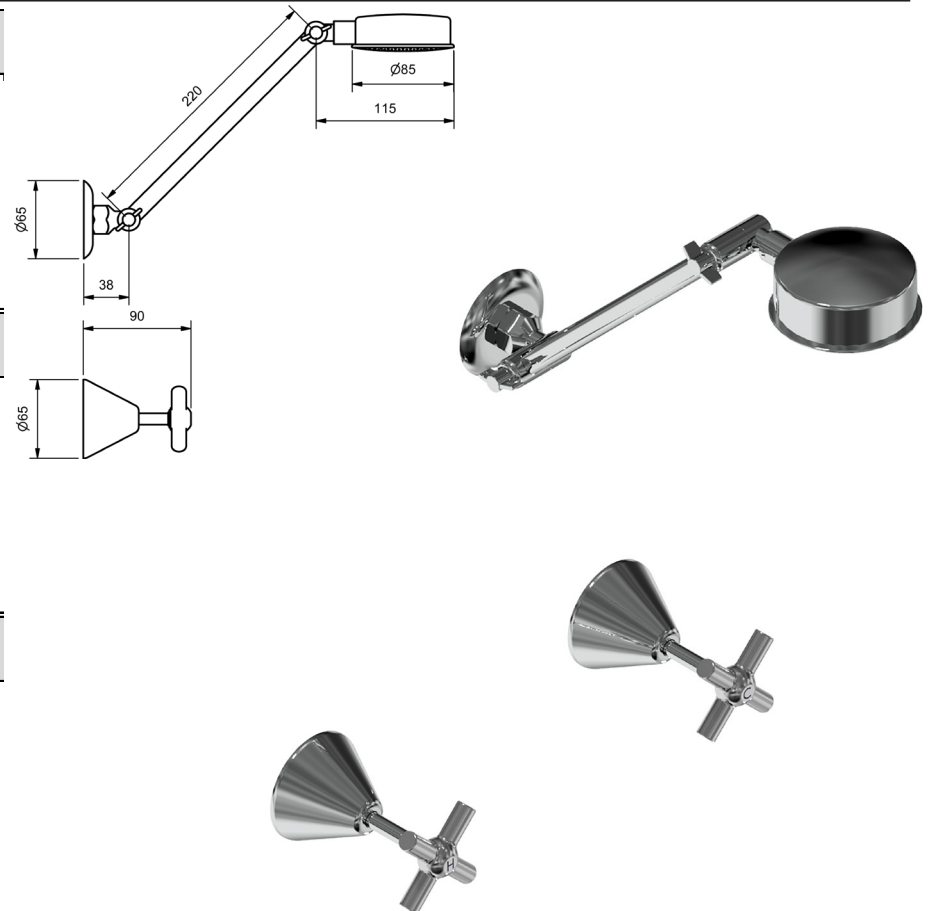

FUSION CROSS A/D SHOWER SETS

ALL DIRECTIONAL SHOWER SET 3/4 TURN CERAMIC 3 STAR WELS - 9.0 LPM			
	MODEL	FINISH	RRP INC GST
	CHROME	FUCDSHS	CP $181.59

ALL DIRECTIONAL SHOWER SET RAMSEAL 3 STAR WELS - 9.0 LPM			
	MODEL	FINISH	RRP INC GST
	CHROME	FURSSHS	CP $180.52

ALL DIRECTIONAL SHOWER SET JUMPER VALVE 3 STAR WELS - 9.0 LPM			
	MODEL	FINISH	RRP INC GST
	CHROME	FUSHS	CP $162.01