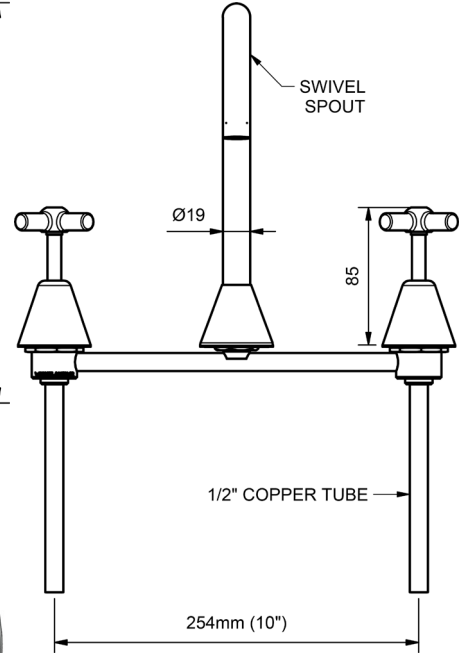

ALL PRICES ARE RRP INCLUDING GST