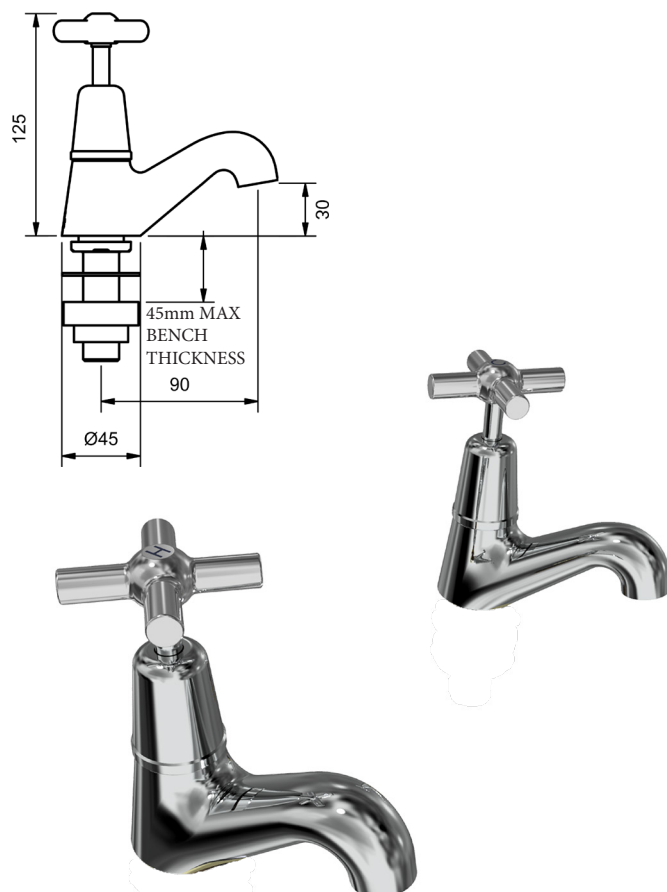

FUSION CROSS WALL SPA SETS

WALL SPA SET 3/4 TURN CERAMIC			
MODEL	FINISH	RRP INC GST	
CHROME	FUCDSPA	CP	$169.14
BRUSHED CHROME	FUCDSPA	BC	$330.15
BRUSHED NICKEL	FUCDSPA	BN	$330.15
SATIN CHROME	FUCDSPA	SC	$285.78
BRUSHED BLACK SAPPHIRE	FUCDSPA	BBS	$330.15
GUNMETAL	FUCDSPA	GM	$285.78
MATT BLACK	FUCDSPA	MB	$285.78
MATT WHITE & CHROME	FUCDSPA	MWC	$354.45
WHITE & CHROME	FUCDSPA	WHC	$354.45
GOLD	FUCDSPA	GP	$475.31
BRUSHED GOLD	FUCDSPA	BG	$526.23

WALL SPA SET RAMSEAL			
MODEL	FINISH	RRP INC GST	
CHROME	FURSSPA	CP	$167.79
BRUSHED CHROME	FURSSPA	BC	$332.63
BRUSHED NICKEL	FURSSPA	BN	$332.63
SATIN CHROME	FURSSPA	SC	$287.20
BRUSHED BLACK SAPPHIRE	FURSSPA	BBS	$332.63
GUNMETAL	FURSSPA	GM	$287.20
MATT BLACK	FURSSPA	MB	$287.20
MATT WHITE & CHROME	FURSSPA	MWC	$357.49
WHITE & CHROME	FURSSPA	WHC	$357.49
GOLD	FURSSPA	GP	$469.27
BRUSHED GOLD	FURSSPA	BG	$520.19

WALL SPA SET JUMPER VALVE			
MODEL	FINISH	RRP INC GST	
CHROME	FUSPAW	CP	$149.45
BRUSHED CHROME	FUSPAW	BC	$311.93
BRUSHED NICKEL	FUSPAW	BN	$311.93
SATIN CHROME	FUSPAW	SC	$267.16
BRUSHED BLACK SAPPHIRE	FUSPAW	BBS	$311.93
GUNMETAL	FUSPAW	GM	$267.16
MATT BLACK	FUSPAW	MB	$267.16
MATT WHITE & CHROME	FUSPAW	MWC	$336.44
WHITE & CHROME	FUSPAW	WHC	$336.44
GOLD	FUSPAW	GP	$451.15
BRUSHED GOLD	FUSPAW	BG	$502.07

FUSION CROSS PILLAR COCK SETS

PILLAR COCKS - PAIR 3/4 TURN CERAMIC 4 STAR WELS - 7.5 LPM			
MODEL	FINISH	RRP INC GST	
CHROME	FUCDPC	CP	$221.54
BRUSHED CHROME	FUCDPC	BC	$373.45
BRUSHED NICKEL	FUCDPC	BN	$373.45
SATIN CHROME	FUCDPC	SC	$337.33
BRUSHED BLACK SAPPHIRE	FUCDPC	BBS	$373.45
GUNMETAL	FUCDPC	GM	$337.33
MATT BLACK	FUCDPC	MB	$337.33
MATT WHITE & CHROME	FUCDPC	MWC	$443.92
WHITE & CHROME	FUCDPC	WHC	$443.92
GOLD	FUCDPC	GP	$529.52
BRUSHED GOLD	FUCDPC	BG	$570.97