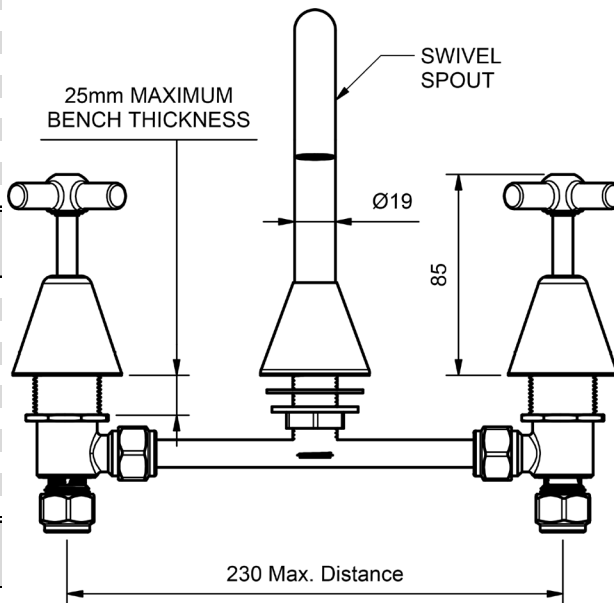

FUSION CROSS BASIN SETS - SWIVEL SPOUT

BASIN SET

3/4 TURN CERAMIC - SWIVEL SPOUT

4 STAR WELS - 7.5 LPM	MODEL	FINISH	RRP INC GST
CHROME	FUCDBSAS	CP	$247.14
BRUSHED CHROME	FUCDBSAS	BC	$408.27
BRUSHED NICKEL	FUCDBSAS	BN	$408.27
SATIN CHROME	FUCDBSAS	SC	$363.89
BRUSHED BLACK SAPPHIRE	FUCDBSAS	BBS	$408.27
GUNMETAL	FUCDBSAS	GM	$363.89
MATT BLACK	FUCDBSAS	MB	$363.89
MATT WHITE & CHROME	FUCDBSAS	MWC	$432.43
WHITE & CHROME	FUCDBSAS	WHC	$432.43
GOLD	FUCDBSAS	GP	$564.93
BRUSHED GOLD	FUCDBSAS	BG	$615.71

BASIN SET

3/4 TURN CERAMIC - SWIVEL SPOUT

6 STAR WELS - 4.5 LPM	MODEL	FINISH	RRP INC GST
CHROME	FUCDBSAS6	CP	$247.14
BRUSHED CHROME	FUCDBSAS6	BC	$408.27
BRUSHED NICKEL	FUCDBSAS6	BN	$408.27
SATIN CHROME	FUCDBSAS6	SC	$363.89
BRUSHED BLACK SAPPHIRE	FUCDBSAS6	BBS	$408.27
GUNMETAL	FUCDBSAS6	GM	$363.89
MATT BLACK	FUCDBSAS6	MB	$363.89
MATT WHITE & CHROME	FUCDBSAS6	MWC	$432.43
WHITE & CHROME	FUCDBSAS6	WHC	$432.43
GOLD	FUCDBSAS6	GP	$564.93
BRUSHED GOLD	FUCDBSAS6	BG	$615.71

BASIN SET

RAMSEAL - SWIVEL SPOUT

4 STAR WELS - 7.5 LPM	MODEL	FINISH	RRP INC GST
CHROME	FURBSBAS	CP	$247.64
BRUSHED CHROME	FURBSBAS	BC	$412.61
BRUSHED NICKEL	FURBSBAS	BN	$412.61
SATIN CHROME	FURBSBAS	SC	$367.17
BRUSHED BLACK SAPPHIRE	FURBSBAS	BBS	$412.61
GUNMETAL	FURBSBAS	GM	$367.17
MATT BLACK	FURBSBAS	MB	$367.17
MATT WHITE & CHROME	FURBSBAS	MWC	$437.34
WHITE & CHROME	FURBSBAS	WHC	$437.34
GOLD	FURBSBAS	GP	$558.89
BRUSHED GOLD	FURBSBAS	BG	$609.68

BASIN SET

RAMSEAL - SWIVEL SPOUT