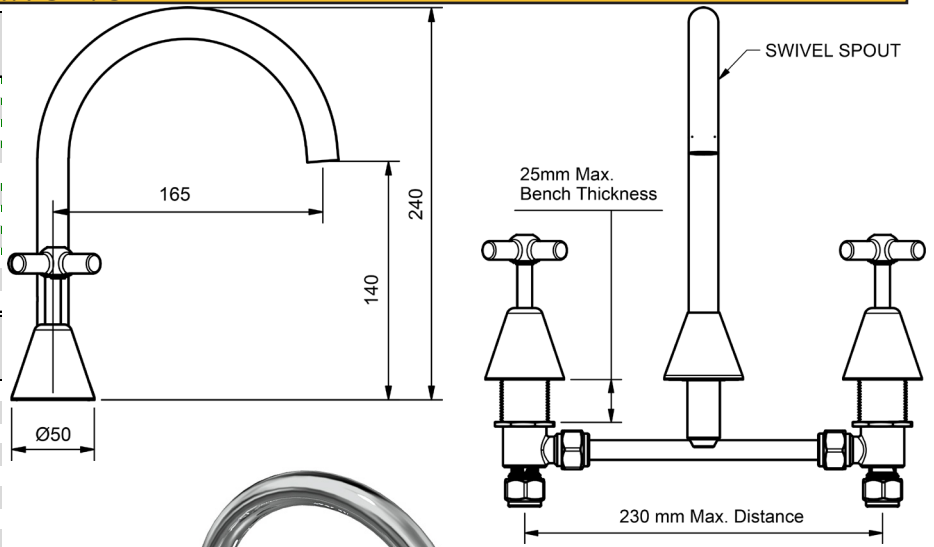

FUSION CROSS WALL SINK OR LAUNDRY SETS

WALL SINK/LAUNDRY SET
3/4 TURN CERAMIC

4 STAR WELS - 7.5 LPM	MODEL	FINISH	RRP INC GST
CHROME	FUCDWSS	CP	$194.16
BRUSHED CHROME	FUCDWSS	BC	$383.27
BRUSHED NICKEL	FUCDWSS	BN	$383.27
SATIN CHROME	FUCDWSS	SC	$329.44
BRUSHED BLACK SAPPHIRE	FUCDWSS	BBS	$383.27
GUNMETAL	FUCDWSS	GM	$329.44
MATT BLACK	FUCDWSS	MB	$329.44
MATT WHITE & CHROME	FUCDWSS	MWC	$416.52
WHITE & CHROME	FUCDWSS	WHC	$416.52
GOLD	FUCDWSS	GP	$551.35
BRUSHED GOLD	FUCDWSS	BG	$613.12

WALL SINK/LAUNDRY SET
RAMSEAL

4 STAR WELS - 7.5 LPM	MODEL	FINISH	RRP INC GST
CHROME	FURSWSS	CP	$193.38
BRUSHED CHROME	FURSWSS	BC	$387.00
BRUSHED NICKEL	FURSWSS	BN	$387.00
SATIN CHROME	FURSWSS	SC	$331.90
BRUSHED BLACK SAPPHIRE	FURSWSS	BBS	$387.00
GUNMETAL	FURSWSS	GM	$331.90
MATT BLACK	FURSWSS	MB	$331.90
MATT WHITE & CHROME	FURSWSS	MWC	$421.05
WHITE & CHROME	FURSWSS	WHC	$421.05
GOLD	FURSWSS	GP	$545.31
BRUSHED GOLD	FURSWSS	BG	$607.08

WALL SINK/LAUNDRY SET
JUMPER VALVE

4 STAR WELS - 7.5 LPM	MODEL	FINISH	RRP INC GST
CHROME	FUWSS	CP	$174.68
BRUSHED CHROME	FUWSS	BC	$365.54
BRUSHED NICKEL	FUWSS	BN	$365.54
SATIN CHROME	FUWSS	SC	$311.21
BRUSHED BLACK SAPPHIRE	FUWSS	BBS	$365.54
GUNMETAL	FUWSS	GM	$311.21
MATT BLACK	FUWSS	MB	$311.21
MATT WHITE & CHROME	FUWSS	MWC	$399.09
WHITE & CHROME	FUWSS	WHC	$399.09
GOLD	FUWSS	GP	$527.20
BRUSHED GOLD	FUWSS	BG	$588.95