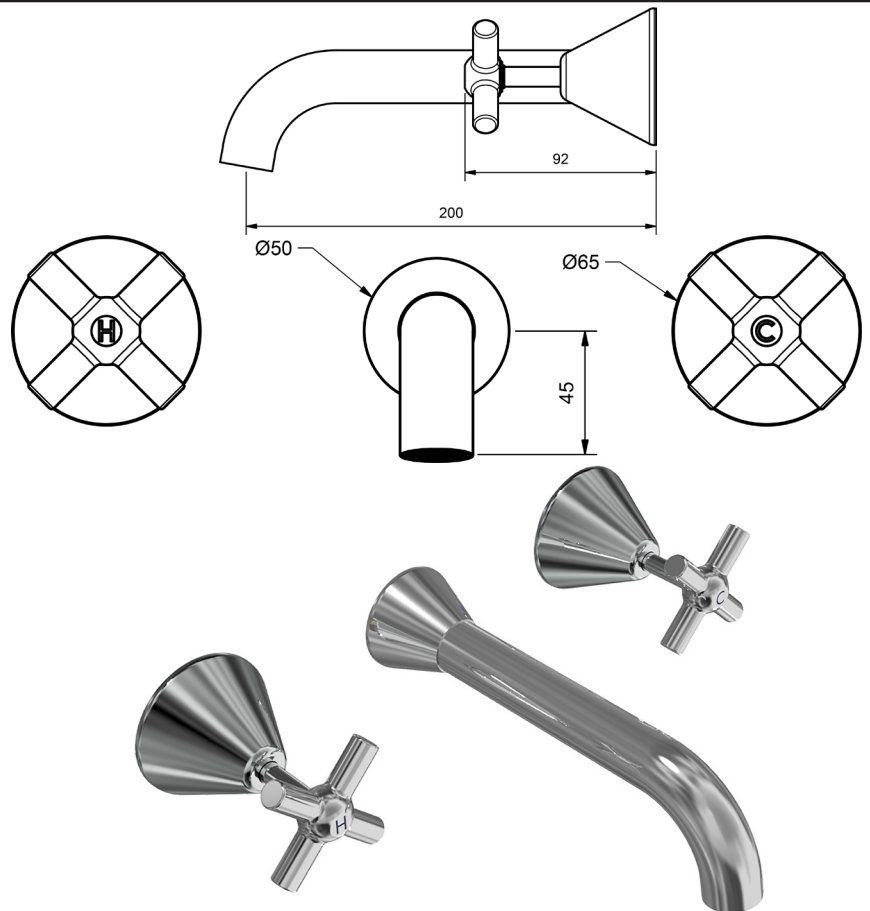

FUSION CROSS PILLAR COCK SETS

PILLAR COCKS - PAIR 3/4 TURN CERAMIC 4 STAR WELS - 7.5 LPM			
MODEL	FINISH	RRP INC GST	
CHROME	FUCDPC	CP	$221.54
BRUSHED CHROME	FUCDPC	BC	$373.45
BRUSHED NICKEL	FUCDPC	BN	$373.45
SATIN CHROME	FUCDPC	SC	$337.33
BRUSHED BLACK SAPPHIRE	FUCDPC	BBS	$373.45
GUNMETAL	FUCDPC	GM	$337.33
MATT BLACK	FUCDPC	MB	$337.33
MATT WHITE & CHROME	FUCDPC	MWC	$443.92
WHITE & CHROME	FUCDPC	WHC	$443.92
GOLD	FUCDPC	GP	$529.52
BRUSHED GOLD	FUCDPC	BG	$570.97

PILLAR COCKS - PAIR RAMSEAL 4 STAR WELS - 7.5 LPM			
MODEL	FINISH	RRP INC GST	
CHROME	FURSPC	CP	$221.43
BRUSHED CHROME	FURSPC	BC	$376.96
BRUSHED NICKEL	FURSPC	BN	$376.96
SATIN CHROME	FURSPC	SC	$339.98
BRUSHED BLACK SAPPHIRE	FURSPC	BBS	$376.96
GUNMETAL	FURSPC	GM	$339.98
MATT BLACK	FURSPC	MB	$339.98
MATT WHITE & CHROME	FURSPC	MWC	$449.10
WHITE & CHROME	FURSPC	WHC	$449.10
GOLD	FURSPC	GP	$523.48
BRUSHED GOLD	FURSPC	BG	$564.93

PILLAR COCKS - PAIR JUMPER VALVE 4 STAR WELS - 7.5 LPM			
MODEL	FINISH	RRP INC GST	
CHROME	FUPC	CP	$202.33
BRUSHED CHROME	FUPC	BC	$404.90
BRUSHED NICKEL	FUPC	BN	$404.90
SATIN CHROME	FUPC	SC	$368.68
BRUSHED BLACK SAPPHIRE	FUPC	BBS	$404.90
GUNMETAL	FUPC	GM	$368.68
MATT BLACK	FUPC	MB	$368.68
MATT WHITE & CHROME	FUPC	MWC	$370.62
WHITE & CHROME	FUPC	WHC	$370.62
GOLD	FUPC	GP	$600.07
BRUSHED GOLD	FUPC	BG	$641.25