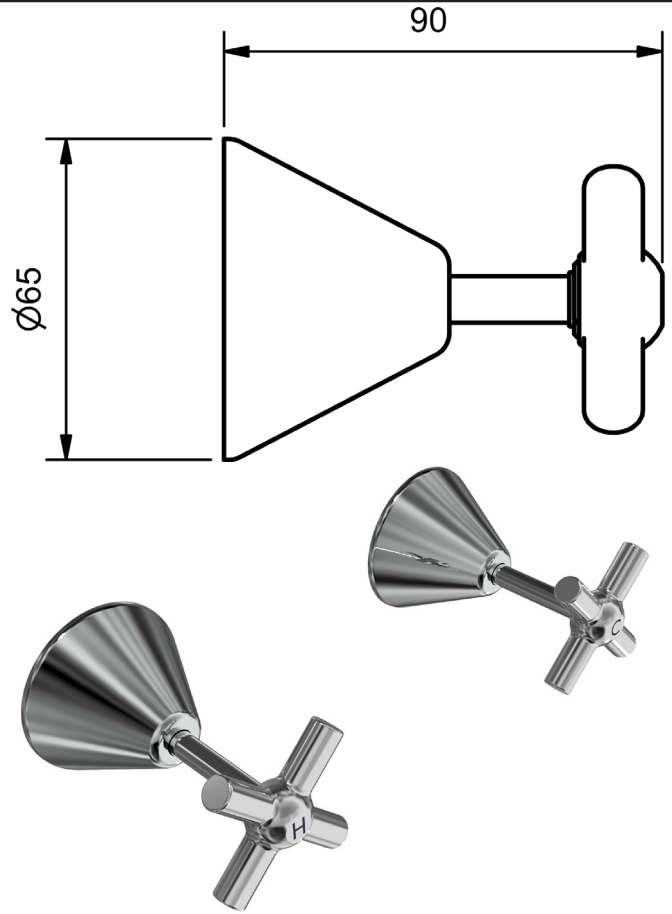

FUSION CROSS WALL STOPS

WALL TOP ASSEMBLY
3/4 TURN CERAMIC

MODEL	FINISH	RRP INC GST
CHROME FUCDWS	CP	$116.04
BRUSHED CHROME FUCDWS	BC	$226.93
BRUSHED NICKEL FUCDWS	BN	$226.93
SATIN CHROME FUCDWS	SC	$191.04
BRUSHED BLACK SAPPHIRE FUCDWS	BBS	$226.93
GUNMETAL FUCDWS	GM	$191.04
MATT BLACK FUCDWS	MB	$191.04
MATT WHITE & CHROME FUCDWS	MWC	$264.25
WHITE & CHROME FUCDWS	WHC	$264.25
GOLD FUCDWS	GP	$320.08
BRUSHED GOLD FUCDWS	BG	$361.39

WALL TOP ASSEMBLY
RAMSEAL

MODEL	FINISH	RRP INC GST
CHROME FURSWS	CP	$113.40
BRUSHED CHROME FURSWS	BC	$226.94
BRUSHED NICKEL FURSWS	BN	$226.94
SATIN CHROME FURSWS	SC	$190.20
BRUSHED BLACK SAPPHIRE FURSWS	BBS	$226.94
GUNMETAL FURSWS	GM	$190.20
MATT BLACK FURSWS	MB	$190.20
MATT WHITE & CHROME FURSWS	MWC	$265.15
WHITE & CHROME FURSWS	WHC	$265.15
GOLD FURSWS	GP	$314.04
BRUSHED GOLD FURSWS	BG	$355.36

WALL TOP ASSEMBLY
JUMPER VALVE

MODEL	FINISH	RRP INC GST
CHROME FUWS	CP	$95.86
BRUSHED CHROME FUWS	BC	$207.75
BRUSHED NICKEL FUWS	BN	$207.75
SATIN CHROME FUWS	SC	$171.54
BRUSHED BLACK SAPPHIRE FUWS	BBS	$207.75
GUNMETAL FUWS	GM	$171.54
MATT BLACK FUWS	MB	$171.54
MATT WHITE & CHROME FUWS	MWC	$245.43
WHITE & CHROME FUWS	WHC	$245.43
GOLD FUWS	GP	$295.91
BRUSHED GOLD FUWS	BG	$337.24

FUSION CROSS SINK/BASIN STOPS

SINK/BASIN TOP ASSEMBLY
3/4 TURN CERAMIC

MODEL	FINISH	RRP INC GST
CHROME FUCDSSTOP	CP	$116.04
BRUSHED CHROME FUCDSSTOP	BC	$226.93
BRUSHED NICKEL FUCDSSTOP	BN	$226.93
SATIN CHROME FUCDSSTOP	SC	$191.04
BRUSHED BLACK SAPPHIRE FUCDSSTOP	BBS	$226.93
GUNMETAL FUCDSSTOP	GM	$191.04
MATT BLACK FUCDSSTOP	MB	$191.04
MATT WHITE & CHROME FUCDSSTOP	MWC	$264.25
WHITE & CHROME FUCDSSTOP	WHC	$264.25
GOLD FUCDSSTOP	GP	$320.08
BRUSHED GOLD FUCDSSTOP	BG	$361.39