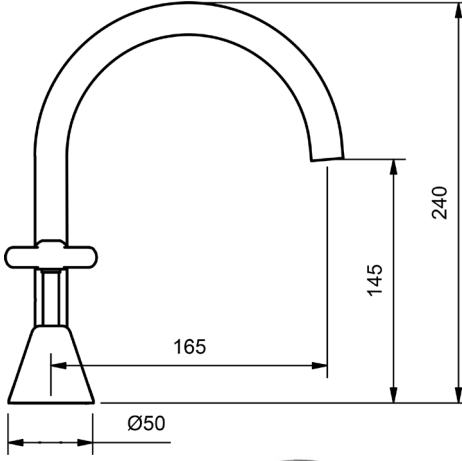

ALL PRICES ARE RRP INCLUDING GST