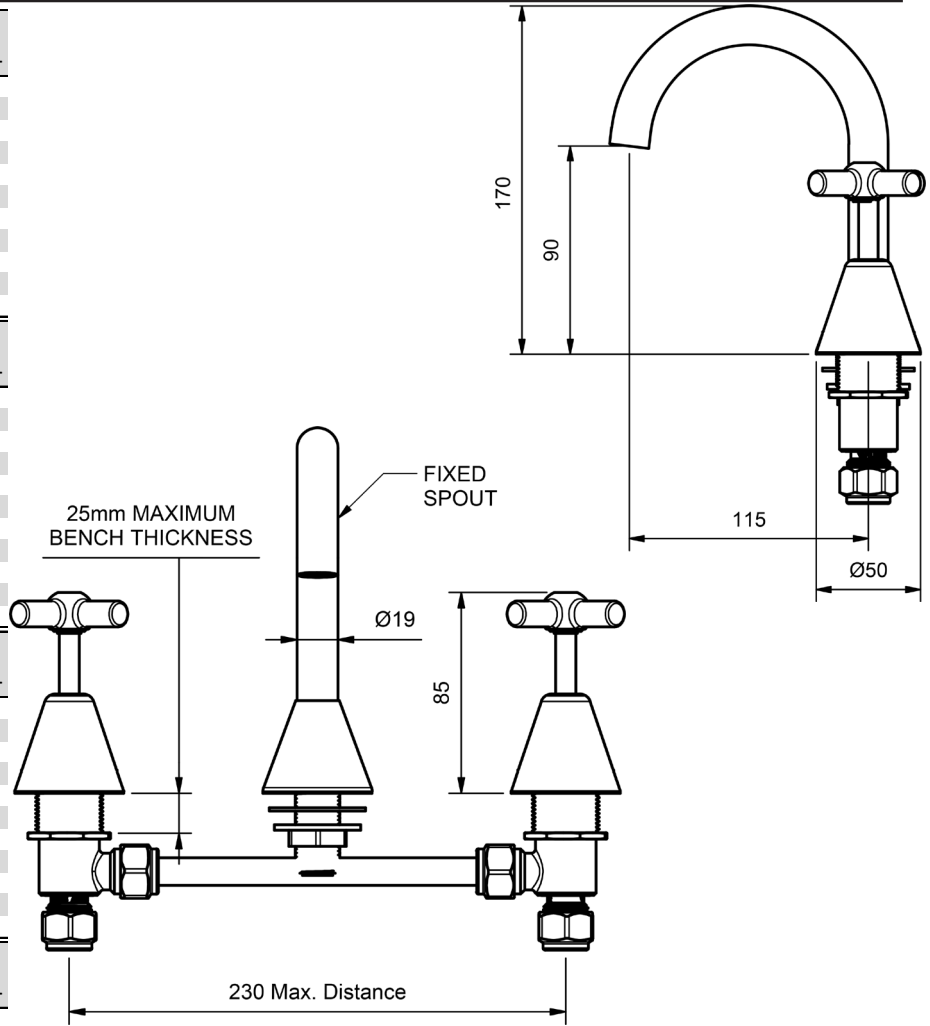

ALL PRICES ARE RRP INCLUDING GST