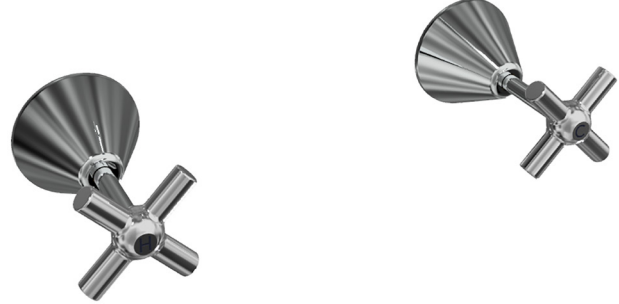

FUSION CROSS HOB SINK SETS

HOB SINK SET TO SUIT STAINLESS STEEL 3/4 TURN CERAMIC			
4 STAR WELS - 7.5 LPM	MODEL	FINISH	RRP INC GST
CHROME	FUCDFBSS	CP	$223.10
BRUSHED CHROME	FUCDFBSS	BC	$412.22
BRUSHED NICKEL	FUCDFBSS	BN	$412.22
SATIN CHROME	FUCDFBSS	SC	$358.39
BRUSHED BLACK SAPPHIRE	FUCDFBSS	BBS	$412.22
GUNMETAL	FUCDFBSS	GM	$358.39
MATT BLACK	FUCDFBSS	MB	$358.39
MATT WHITE & CHROME	FUCDFBSS	MWC	$445.47
WHITE & CHROME	FUCDFBSS	WHC	$445.47
GOLD	FUCDFBSS	GP	$584.56
BRUSHED GOLD	FUCDFBSS	BG	$646.33

HOB SINK SET TO SUIT STAINLESS STEEL RAMSEAL			
4 STAR WELS - 7.5 LPM	MODEL	FINISH	RRP INC GST
CHROME	FURSFBSS	CP	$223.02
BRUSHED CHROME	FURSFBSS	BC	$416.64
BRUSHED NICKEL	FURSFBSS	BN	$416.64
SATIN CHROME	FURSFBSS	SC	$361.53
BRUSHED BLACK SAPPHIRE	FURSFBSS	BBS	$416.64
GUNMETAL	FURSFBSS	GM	$361.53
MATT BLACK	FURSFBSS	MB	$361.53
MATT WHITE & CHROME	FURSFBSS	MWC	$450.68
WHITE & CHROME	FURSFBSS	WHC	$450.68
GOLD	FURSFBSS	GP	$578.52
BRUSHED GOLD	FURSFBSS	BG	$640.29

HOB SINK SET TO SUIT STAINLESS STEEL JUMPER VALVE			
4 STAR WELS - 7.5 LPM	MODEL	FINISH	RRP INC GST
CHROME	FUFBSS	CP	$203.90
BRUSHED CHROME	FUFBSS	BC	$394.76
BRUSHED NICKEL	FUFBSS	BN	$394.76
SATIN CHROME	FUFBSS	SC	$340.43
BRUSHED BLACK SAPPHIRE	FUFBSS	BBS	$394.76
GUNMETAL	FUFBSS	GM	$340.43
MATT BLACK	FUFBSS	MB	$340.43
MATT WHITE & CHROME	FUFBSS	MWC	$428.31
WHITE & CHROME	FUFBSS	WHC	$428.31
GOLD	FUFBSS	GP	$560.41
BRUSHED GOLD	FUFBSS	BG	$622.17