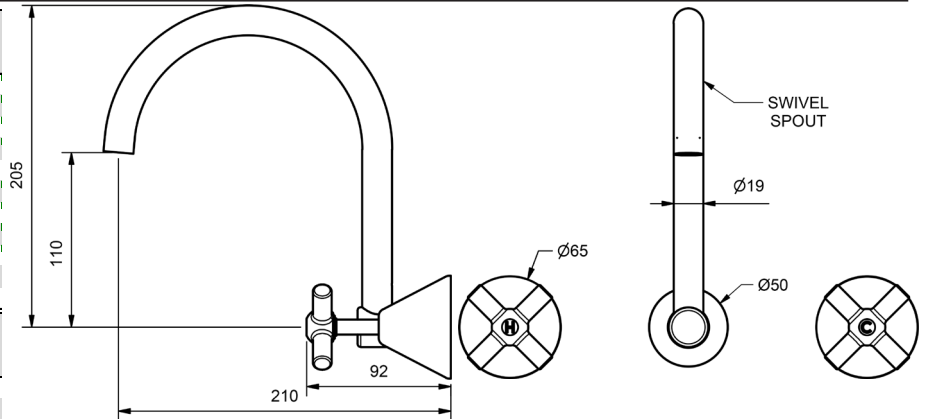

FUSION CROSS VANITEE SINK SETS

VANITEE SINK SET TO SUIT STONE BENCH
3/4 TURN CERAMIC

4 STAR WELS - 7.5 LPM	MODEL	FINISH	RRP INC GST
CHROME	FUCDFBVSS	CP	$298.94
BRUSHED CHROME	FUCDFBVSS	BC	$488.18
BRUSHED NICKEL	FUCDFBVSS	BN	$488.18
SATIN CHROME	FUCDFBVSS	SC	$434.35
BRUSHED BLACK SAPPHIRE	FUCDFBVSS	BBS	$488.18
GUNMETAL	FUCDFBVSS	GM	$434.35
MATT BLACK	FUCDFBVSS	MB	$434.35
MATT WHITE & CHROME	FUCDFBVSS	MWC	$521.31
WHITE & CHROME	FUCDFBVSS	WHC	$521.31
GOLD	FUCDFBVSS	GP	$671.58
BRUSHED GOLD	FUCDFBVSS	BG	$733.35

VANITEE SINK SET TO SUIT STONE BENCH
RAMSEAL

4 STAR WELS - 7.5 LPM	MODEL	FINISH	RRP INC GST
CHROME	FURSFVSS	CP	$300.67
BRUSHED CHROME	FURSFVSS	BC	$494.41
BRUSHED NICKEL	FURSFVSS	BN	$494.41
SATIN CHROME	FURSFVSS	SC	$439.30
BRUSHED BLACK SAPPHIRE	FURSFVSS	BBS	$494.41
GUNMETAL	FURSFVSS	GM	$439.30
MATT BLACK	FURSFVSS	MB	$439.30
MATT WHITE & CHROME	FURSFVSS	MWC	$528.33
WHITE & CHROME	FURSFVSS	WHC	$528.33
GOLD	FURSFVSS	GP	$665.54
BRUSHED GOLD	FURSFVSS	BG	$727.31

VANITEE SINK SET TO SUIT STONE BENCH
JUMPER VALVE

4 STAR WELS - 7.5 LPM	MODEL	FINISH	RRP INC GST
CHROME	FUFBVSS	CP	$280.44
BRUSHED CHROME	FUFBVSS	BC	$471.41
BRUSHED NICKEL	FUFBVSS	BN	$471.41
SATIN CHROME	FUFBVSS	SC	$417.09
BRUSHED BLACK SAPPHIRE	FUFBVSS	BBS	$471.41
GUNMETAL	FUFBVSS	GM	$417.09
MATT BLACK	FUFBVSS	MB	$417.09
MATT WHITE & CHROME	FUFBVSS	MWC	$504.85
WHITE & CHROME	FUFBVSS	WHC	$504.85
GOLD	FUFBVSS	GP	$647.43
BRUSHED GOLD	FUFBVSS	BG	$709.19

FUSION CROSS WALL SINK OR LAUNDRY SETS