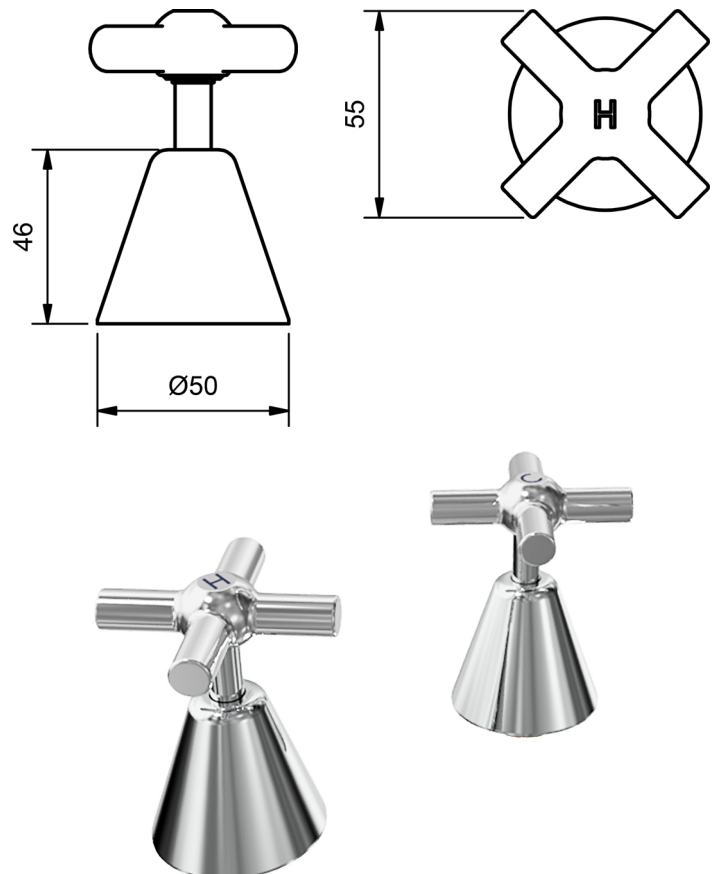

FUSION CROSS SINK/BASIN STOPS

SINK/BASIN TOP ASSEMBLY
3/4 TURN CERAMIC

MODEL	FINISH	RRP INC GST
CHROME FUCDSSTOP	CP	$116.04
BRUSHED CHROME FUCDSSTOP	BC	$226.93
BRUSHED NICKEL FUCDSSTOP	BN	$226.93
SATIN CHROME FUCDSSTOP	SC	$191.04
BRUSHED BLACK SAPPHIRE FUCDSSTOP	BBS	$226.93
GUNMETAL FUCDSSTOP	GM	$191.04
MATT BLACK FUCDSSTOP	MB	$191.04
MATT WHITE & CHROME FUCDSSTOP	MWC	$264.25
WHITE & CHROME FUCDSSTOP	WHC	$264.25
GOLD FUCDSSTOP	GP	$320.08
BRUSHED GOLD FUCDSSTOP	BG	$361.39

SINK/BASIN TOP ASSEMBLY
RAMSEAL

MODEL	FINISH	RRP INC GST
CHROME FURSSSTOP	CP	$113.40
BRUSHED CHROME FURSSSTOP	BC	$226.94
BRUSHED NICKEL FURSSSTOP	BN	$226.94
SATIN CHROME FURSSSTOP	SC	$190.20
BRUSHED BLACK SAPPHIRE FURSSSTOP	BBS	$226.94
GUNMETAL FURSSSTOP	GM	$190.20
MATT BLACK FURSSSTOP	MB	$190.20
MATT WHITE & CHROME FURSSSTOP	MWC	$265.15
WHITE & CHROME FURSSSTOP	WHC	$265.15
GOLD FURSSSTOP	GP	$314.04
BRUSHED GOLD FURSSSTOP	BG	$355.36

SINK/BASIN TOP ASSEMBLY
JUMPER VALVE

MODEL	FINISH	RRP INC GST
CHROME FUSSTOP	CP	$95.86
BRUSHED CHROME FUSSTOP	BC	$207.75
BRUSHED NICKEL FUSSTOP	BN	$207.75
SATIN CHROME FUSSTOP	SC	$171.54
BRUSHED BLACK SAPPHIRE FUSSTOP	BBS	$207.75
GUNMETAL FUSSTOP	GM	$171.54
MATT BLACK FUSSTOP	MB	$171.54
MATT WHITE & CHROME FUSSTOP	MWC	$245.43
WHITE & CHROME FUSSTOP	WHC	$245.43
GOLD FUSSTOP	GP	$295.91
BRUSHED GOLD FUSSTOP	BG	$337.24