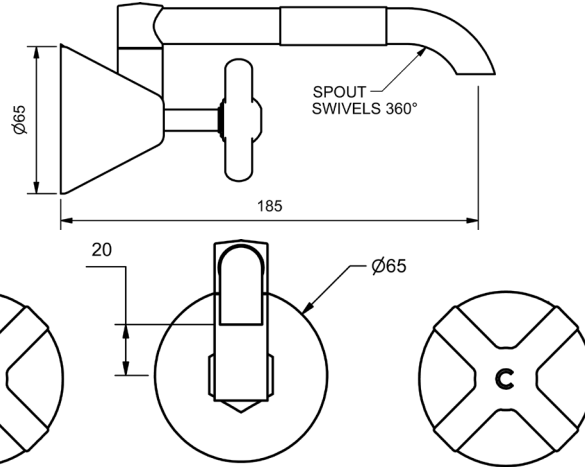

FUSION CROSS

MODEL CODE + FINISH CODE = ITEM CODE

RAM
TAPWARE

FUSION CROSS LAUNDRY SETS

LAUNDRY SET			
3/4 TURN CERAMIC			
3 STAR WELS - 9.0 LPM	MODEL	FINISH	RRP INC GST
CHROME	FUCDLS	CP	$134.21

LAUNDRY SET			
RAMSEAL			
3 STAR WELS - 9.0 LPM	MODEL	FINISH	RRP INC GST
CHROME	FURSLs	CP	$132.02

LAUNDRY SET			
JUMPER VALVE			
3 STAR WELS - 9.0 LPM	MODEL	FINISH	RRP INC GST
CHROME	FULS	CP	$114.20

FUSION CROSS HOB SPA SETS

HOB SPA SET			
3/4 TURN CERAMIC			
	MODEL	FINISH	RRP INC GST
CHROME	FUCDSPAH	CP	$298.94
BRUSHED CHROME	FUCDSPAH	BC	$488.18
BRUSHED NICKEL	FUCDSPAH	BN	$488.18
SATIN CHROME	FUCDSPAH	SC	$434.35
BRUSHED BLACK SAPPHIRE	FUCDSPAH	BBS	$488.18
GUNMETAL	FUCDSPAH	GM	$434.35
MATT BLACK	FUCDSPAH	MB	$434.35
MATT WHITE & CHROME	FUCDSPAH	MWC	$521.31
WHITE & CHROME	FUCDSPAH	WHC	$521.31
GOLD	FUCDSPAH	GP	$671.58
BRUSHED GOLD	FUCDSPAH	BG	$733.35

HOB SPA SET			
RAMSEAL			
	MODEL	FINISH	RRP INC GST
CHROME	FURSSPAH	CP	$300.67
BRUSHED CHROME	FURSSPAH	BC	$494.41
BRUSHED NICKEL	FURSSPAH	BN	$494.41
SATIN CHROME	FURSSPAH	SC	$439.30
BRUSHED BLACK SAPPHIRE	FURSSPAH	BBS	$494.41
GUNMETAL	FURSSPAH	GM	$439.30
MATT BLACK	FURSSPAH	MB	$439.30
MATT WHITE & CHROME	FURSSPAH	MWC	$528.33
WHITE & CHROME	FURSSPAH	WHC	$528.33
GOLD	FURSSPAH	GP	$665.54
BRUSHED GOLD	FURSSPAH	BG	$727.31

HOB SPA SET			
JUMPER VALVE			
	MODEL	FINISH	RRP INC GST
CHROME	FUSPAH	CP	$280.44
BRUSHED CHROME	FUSPAH	BC	$471.41
BRUSHED NICKEL	FUSPAH	BN	$471.41
SATIN CHROME	FUSPAH	SC	$417.09
BRUSHED BLACK SAPPHIRE	FUSPAH	BBS	$471.41
GUNMETAL	FUSPAH	GM	$417.09
MATT BLACK	FUSPAH	MB	$417.09
MATT WHITE & CHROME	FUSPAH	MWC	$504.85
WHITE & CHROME	FUSPAH	WHC	$504.85
GOLD	FUSPAH	GP	$647.43
BRUSHED GOLD	FUSPAH	BG	$709.19

ALL PRICES ARE RRP INCLUDING GST