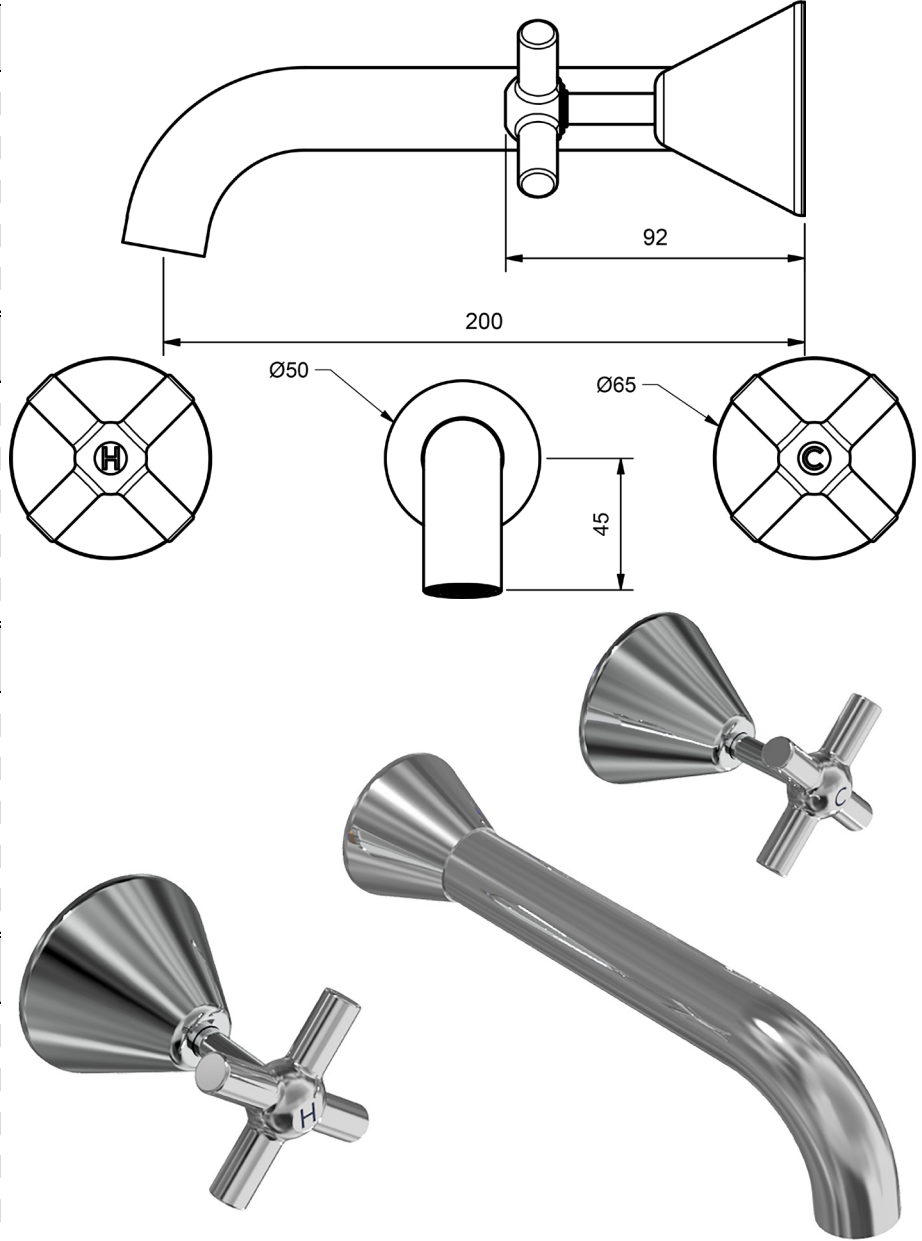

ALL PRICES ARE RRP INCLUDING GST