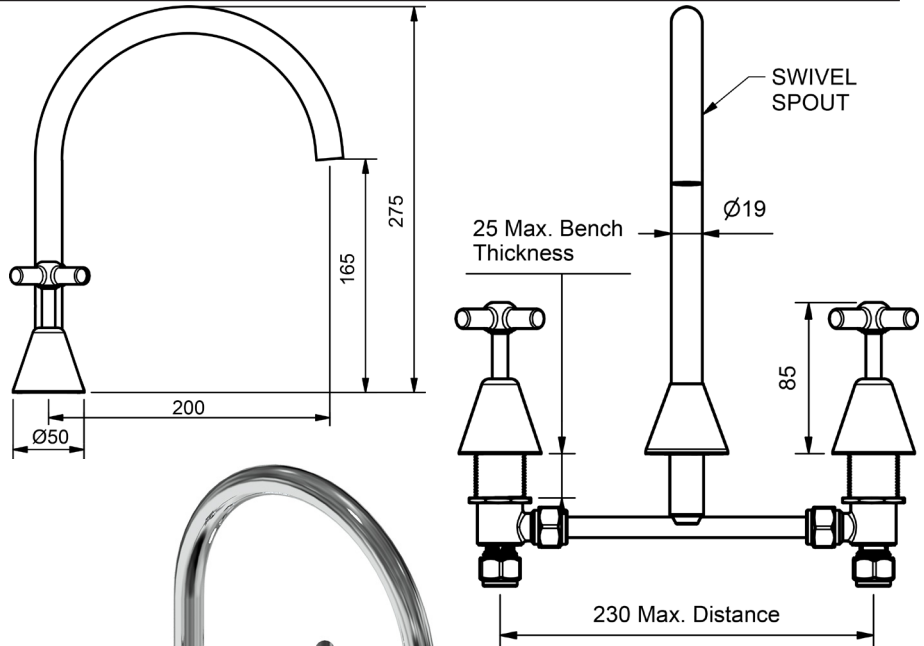

FUSION CROSS HOB SPA SETS

HOB SPA SET			
3/4 TURN CERAMIC			
	MODEL	FINISH	RRP INC GST
CHROME	FUCDSPAH	CP	$298.94
BRUSHED CHROME	FUCDSPAH	BC	$488.18
BRUSHED NICKEL	FUCDSPAH	BN	$488.18
SATIN CHROME	FUCDSPAH	SC	$434.35
BRUSHED BLACK SAPPHIRE	FUCDSPAH	BBS	$488.18
GUNMETAL	FUCDSPAH	GM	$434.35
MATT BLACK	FUCDSPAH	MB	$434.35
MATT WHITE & CHROME	FUCDSPAH	MWC	$521.31
WHITE & CHROME	FUCDSPAH	WHC	$521.31
GOLD	FUCDSPAH	GP	$671.58
BRUSHED GOLD	FUCDSPAH	BG	$733.35

HOB SPA SET			
RAMSEAL			
	MODEL	FINISH	RRP INC GST
CHROME	FURSSPAH	CP	$300.67
BRUSHED CHROME	FURSSPAH	BC	$494.41
BRUSHED NICKEL	FURSSPAH	BN	$494.41
SATIN CHROME	FURSSPAH	SC	$439.30
BRUSHED BLACK SAPPHIRE	FURSSPAH	BBS	$494.41
GUNMETAL	FURSSPAH	GM	$439.30
MATT BLACK	FURSSPAH	MB	$439.30
MATT WHITE & CHROME	FURSSPAH	MWC	$528.33
WHITE & CHROME	FURSSPAH	WHC	$528.33
GOLD	FURSSPAH	GP	$665.54
BRUSHED GOLD	FURSSPAH	BG	$727.31

HOB SPA SET			
JUMPER VALVE			
	MODEL	FINISH	RRP INC GST
CHROME	FUSPAH	CP	$280.44
BRUSHED CHROME	FUSPAH	BC	$471.41
BRUSHED NICKEL	FUSPAH	BN	$471.41
SATIN CHROME	FUSPAH	SC	$417.09
BRUSHED BLACK SAPPHIRE	FUSPAH	BBS	$471.41
GUNMETAL	FUSPAH	GM	$417.09
MATT BLACK	FUSPAH	MB	$417.09
MATT WHITE & CHROME	FUSPAH	MWC	$504.85
WHITE & CHROME	FUSPAH	WHC	$504.85
GOLD	FUSPAH	GP	$647.43
BRUSHED GOLD	FUSPAH	BG	$709.19