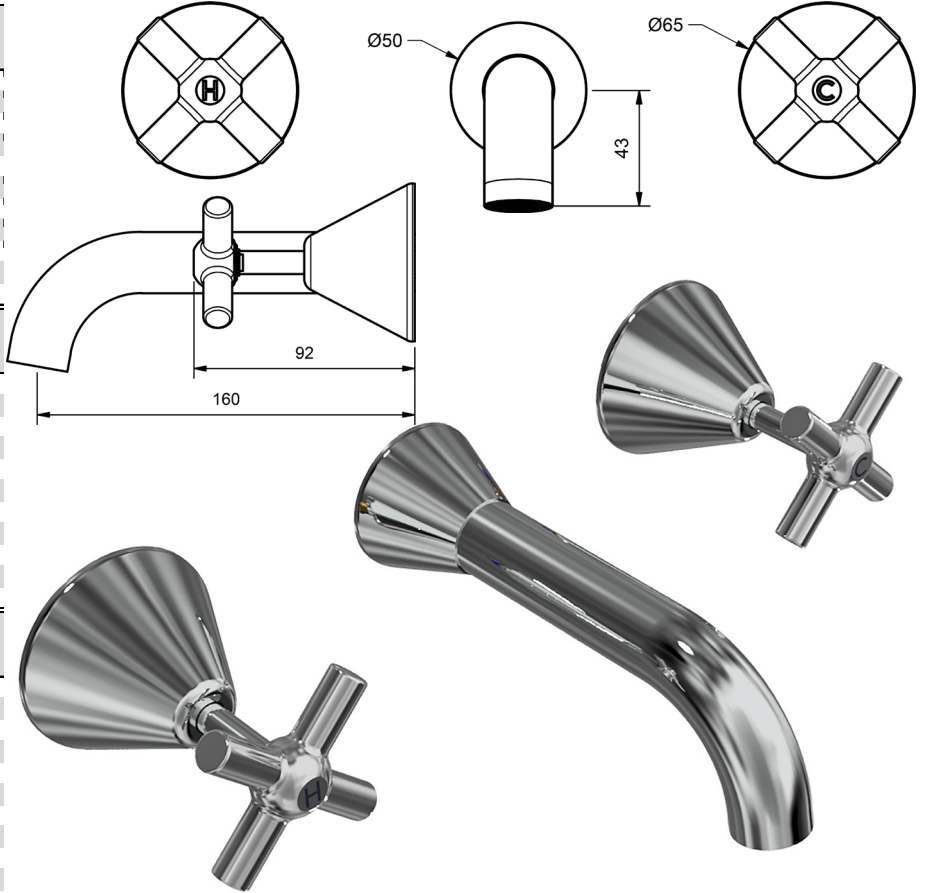

FUSION CROSS BATH SETS

BATH SET 3/4 TURN CERAMIC			
	MODEL	FINISH	RRP INC GST
	CHROME	FUCDBHS	CP $162.57
	BRUSHED CHROME	FUCDBHS	BC $323.58
	BRUSHED NICKEL	FUCDBHS	BN $323.58
	SATIN CHROME	FUCDBHS	SC $279.20
	BRUSHED BLACK SAPPHIRE	FUCDBHS	BBS $323.58
	GUNMETAL	FUCDBHS	GM $279.20
	MATT BLACK	FUCDBHS	MB $279.20
	MATT WHITE & CHROME	FUCDBHS	MWC $357.07
	WHITE & CHROME	FUCDBHS	WHC $357.07
	GOLD	FUCDBHS	GP $491.63
	BRUSHED GOLD	FUCDBHS	BG $542.56

BATH SET RAMSEAL			
	MODEL	FINISH	RRP INC GST
	CHROME	FURSBHS	CP $161.06
	BRUSHED CHROME	FURSBHS	BC $325.90
	BRUSHED NICKEL	FURSBHS	BN $325.90
	SATIN CHROME	FURSBHS	SC $280.46
	BRUSHED BLACK SAPPHIRE	FURSBHS	BBS $325.90
	GUNMETAL	FURSBHS	GM $280.46
	MATT BLACK	FURSBHS	MB $280.46
	MATT WHITE & CHROME	FURSBHS	MWC $350.75
	WHITE & CHROME	FURSBHS	WHC $350.75
	GOLD	FURSBHS	GP $457.74
	BRUSHED GOLD	FURSBHS	BG $508.66

BATH SET JUMPER VALVE			
	MODEL	FINISH	RRP INC GST
	CHROME	FUBHS	CP $142.81
	BRUSHED CHROME	FUBHS	BC $305.30
	BRUSHED NICKEL	FUBHS	BN $305.30
	SATIN CHROME	FUBHS	SC $260.50
	BRUSHED BLACK SAPPHIRE	FUBHS	BBS $305.30
	GUNMETAL	FUBHS	GM $260.50
	MATT BLACK	FUBHS	MB $260.50
	MATT WHITE & CHROME	FUBHS	MWC $329.80
	WHITE & CHROME	FUBHS	WHC $329.80
	GOLD	FUBHS	GP $439.63
	BRUSHED GOLD	FUBHS	BG $490.55