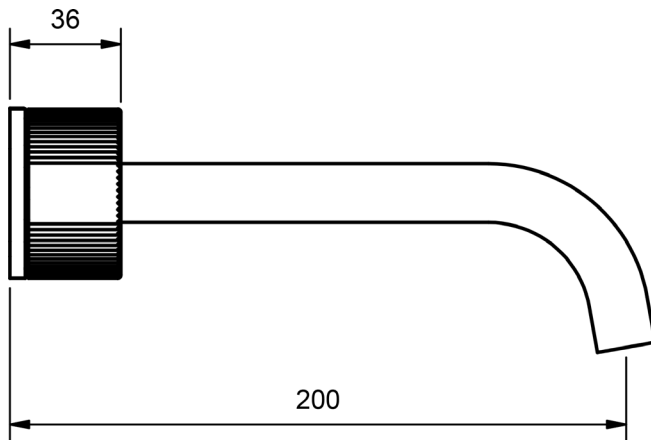

FLUTE BATH SETS

BATH SET		MODEL	FINISH	RRP INC GST
1/4 TURN CERAMIC				
CHROME	FLBHS	CP	$461.40	
BRUSHED CHROME	FLBHS	BC	$683.55	
BRUSHED NICKEL	FLBHS	BN	$683.55	
SATIN CHROME	FLBHS	SC	$620.90	
BRUSHED BLACK SAPPHIRE	FLBHS	BBS	$683.55	
GUNMETAL	FLBHS	GM	$620.90	
MATT BLACK	FLBHS	MB	$620.90	
GOLD	FLBHS	GP	$803.18	
BRUSHED GOLD	FLBHS	BG	$865.83