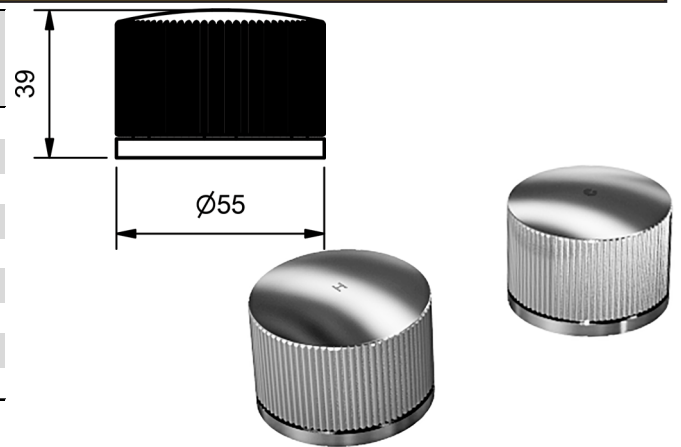

FLUTE SINK/BASIN STOPS

SINK/BASIN TOP ASSEMBLY 1/4 TURN CERAMIC				
	MODEL	FINISH	RRP	INC GST
	CHROME	FLSSTOP	CP	$347.48
	BRUSHED CHROME	FLSSTOP	BC	$484.19
	BRUSHED NICKEL	FLSSTOP	BN	$484.19
	SATIN CHROME	FLSSTOP	SC	$450.01
	BRUSHED BLACK SAPPHIRE	FLSSTOP	BBS	$484.19
	GUNMETAL	FLSSTOP	GM	$450.01
	MATT BLACK	FLSSTOP	MB	$450.01
	GOLD	FLSSTOP	GP	$563.93
	BRUSHED GOLD	FLSSTOP	BG	$598.11