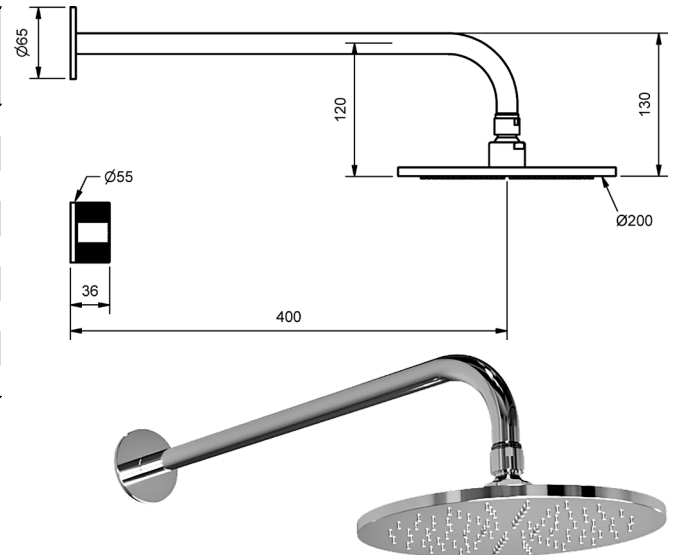

FLUTE SHOWER SETS

SHOWER SET		MODEL	FINISH	RRP INC GST
1/4 TURN CERAMIC				
3 STAR WELS - 9 LPM				
CHROME	FLSHS	CP	$575.33	
BRUSHED CHROME	FLSHS	BC	$905.71	
BRUSHED NICKEL	FLSHS	BN	$905.71	
SATIN CHROME	FLSHS	SC	$831.65	
BRUSHED BLACK SAPPHIRE	FLSHS	BBS	$905.71	
GUNMETAL	FLSHS	GM	$831.65	
MATT BLACK	FLSHS	MB	$831.65	
GOLD	FLSHS	GP	$1,059.50	
BRUSHED GOLD	FLSHS	BG	$1,133.56