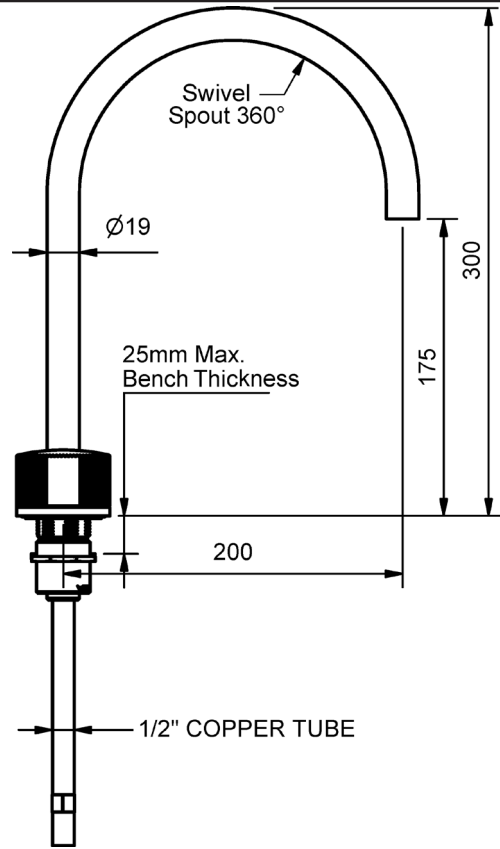

FLUTE TAPWARE

MODEL CODE + FINISH CODE = ITEM CODE

RAM
TAPWARE

CHROME

BRUSHED CHROME

BRUSHED NICKEL

SATIN CHROME

BRUSHED BLACK SAPPHIRE

GUNMETAL

MATT BLACK

GOLD

BRUSHED GOLD

FLUTE HOB SINK SETS

HOB SINK SET WITH GOOSENECK SPOUT TO SUIT S/STEEL SINK

1/4 TURN CERAMIC

4 STAR WELS - 7.5 LPM

	MODEL	FINISH	RRP INC GST
CHROME	FLFBSS	CP	$569.63
BRUSHED CHROME	FLFBSS	BC	$791.78
BRUSHED NICKEL	FLFBSS	BN	$791.78
SATIN CHROME	FLFBSS	SC	$729.12
BRUSHED BLACK SAPPHIRE	FLFBSS	BBS	$791.78
GUNMETAL	FLFBSS	GM	$729.12
MATT BLACK	FLFBSS	MB	$729.12
GOLD	FLFBSS	GP	$911.40
BRUSHED GOLD	FLFBSS	BG	$974.06