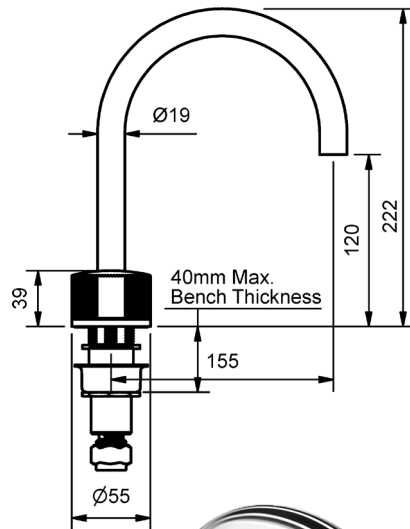

HOB BASIN SET WITH GOOSENECK SPOUT

1/4 TURN CERAMIC

6 STAR WELS - 4.5 LPM

	MODEL	FINISH	RRP INC GST
CHROME	FLBSA6	CP	$615.20
BRUSHED CHROME	FLBSA6	BC	$837.35
BRUSHED NICKEL	FLBSA6	BN	$837.35
SATIN CHROME	FLBSA6	SC	$774.69
BRUSHED BLACK SAPPHIRE	FLBSA6	BBS	$837.35
GUNMETAL	FLBSA6	GM	$774.69
MATT BLACK	FLBSA6	MB	$774.69
GOLD	FLBSA6	GP	$956.97
BRUSHED GOLD	FLBSA6	BG	$1,019.63