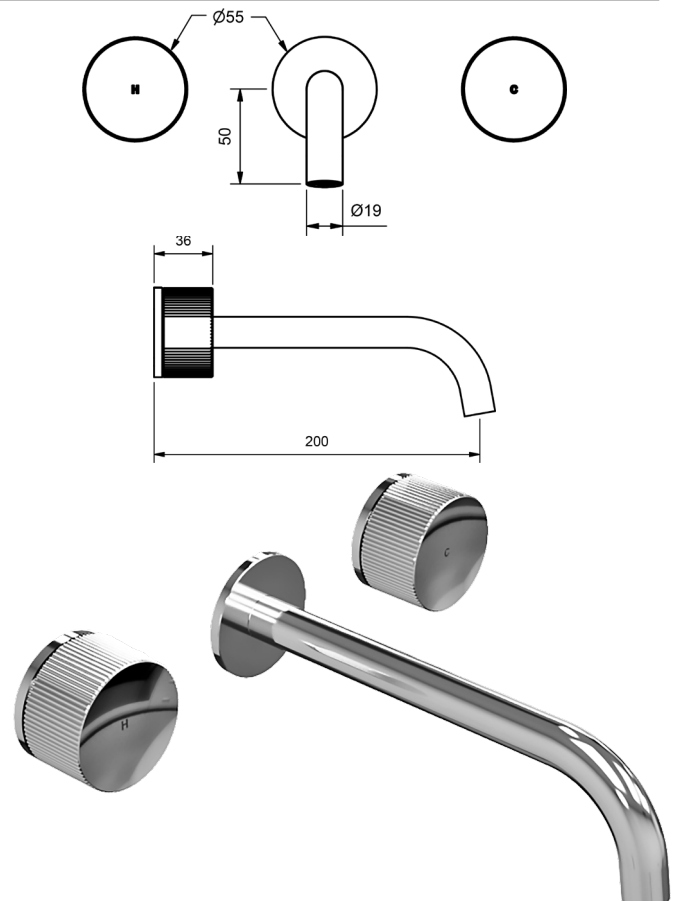

FLUTE WALL BASIN SETS

WALL BASIN SET 1/4 TURN CERAMIC 4 STAR WELS - 7.5 LPM				
	MODEL	FINISH	RRP	INC GST
	CHROME	FLWBSA	CP	$467.09
	BRUSHED CHROME	FLWBSA	BC	$689.25
	BRUSHED NICKEL	FLWBSA	BN	$689.25
	SATIN CHROME	FLWBSA	SC	$626.59
	BRUSHED BLACK SAPPHIRE	FLWBSA	BBS	$689.25
	GUNMETAL	FLWBSA	GM	$626.59
	MATT BLACK	FLWBSA	MB	$626.59
	GOLD	FLWBSA	GP	$808.87
	BRUSHED GOLD	FLWBSA	BG	$871.53

WALL BASIN SET 1/4 TURN CERAMIC 6 STAR WELS - 4.5 LPM				
	MODEL	FINISH	RRP	INC GST
	CHROME	FLWBSA6	CP	$467.09
	BRUSHED CHROME	FLWBSA6	BC	$689.25
	BRUSHED NICKEL	FLWBSA6	BN	$689.25
	SATIN CHROME	FLWBSA6	SC	$626.59
	BRUSHED BLACK SAPPHIRE	FLWBSA6	BBS	$689.25
	GUNMETAL	FLWBSA6	GM	$626.59
	MATT BLACK	FLWBSA6	MB	$626.59
	GOLD	FLWBSA6	GP	$808.87
	BRUSHED GOLD	FLWBSA6	BG	$871.53