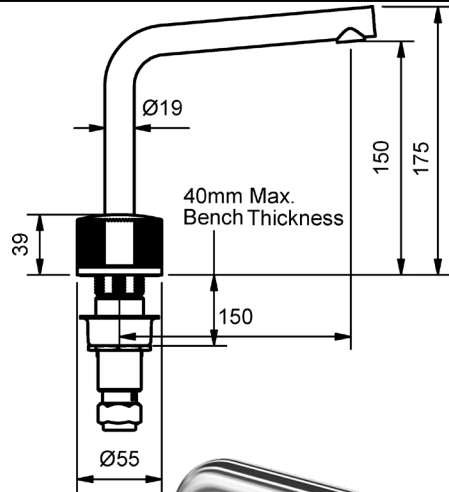

FLUTE TAPWARE

MODEL CODE + FINISH CODE = ITEM CODE

RAM
TAPWARE

CHROME

BRUSHED CHROME

BRUSHED NICKEL

SATIN CHROME

BRUSHED BLACK SAPPHIRE

GUNMETAL

MATT BLACK

GOLD

BRUSHED GOLD

HOB BASIN SET WITH RIGHT ANGLE SPOUT

1/4 TURN CERAMIC

4 STAR WELS - 7.5 LPM

	MODEL	FINISH	RRP INC GST
CHROME	FLBSAQ	CP	$615.20
BRUSHED CHROME	FLBSAQ	BC	$837.35
BRUSHED NICKEL	FLBSAQ	BN	$837.35
SATIN CHROME	FLBSAQ	SC	$774.69
BRUSHED BLACK SAPPHIRE	FLBSAQ	BBS	$837.35
GUNMETAL	FLBSAQ	GM	$774.69
MATT BLACK	FLBSAQ	MB	$774.69
GOLD	FLBSAQ	GP	$956.97
BRUSHED GOLD	FLBSAQ	BG	$1,019.63

HOB BASIN SET WITH RIGHT ANGLE SPOUT

1/4 TURN CERAMIC

6 STAR WELS - 4.5 LPM

	MODEL	FINISH	RRP INC GST
CHROME	FLBSAQ6	CP	$615.20
BRUSHED CHROME	FLBSAQ6	BC	$837.35
BRUSHED NICKEL	FLBSAQ6	BN	$837.35
SATIN CHROME	FLBSAQ6	SC	$774.69
BRUSHED BLACK SAPPHIRE	FLBSAQ6	BBS	$837.35
GUNMETAL	FLBSAQ6	GM	$774.69
MATT BLACK	FLBSAQ6	MB	$774.69
GOLD	FLBSAQ6	GP	$956.97
BRUSHED GOLD	FLBSAQ6	BG	$1,019.63