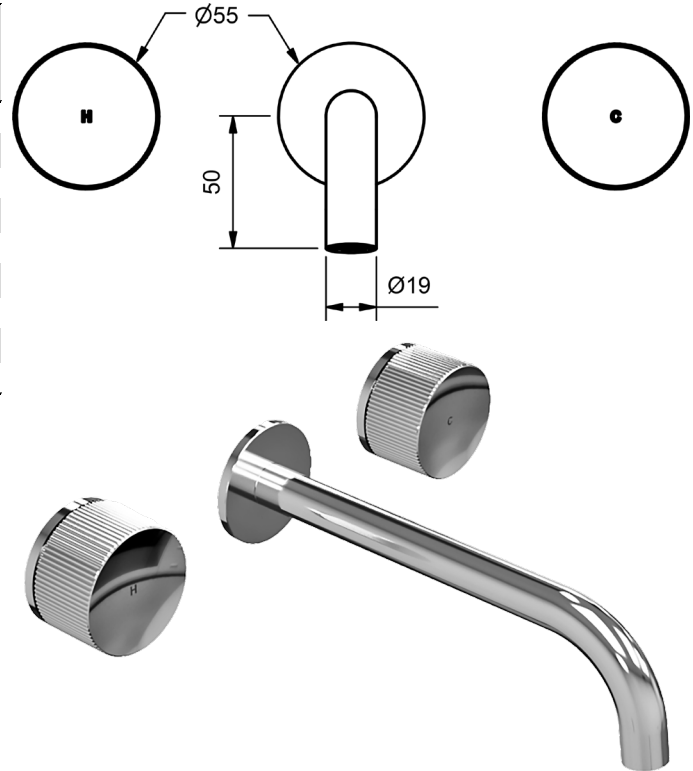

FLUTE BATH SETS

BATH SET		MODEL	FINISH	RRP INC GST
1/4 TURN CERAMIC				
CHROME	FLBHS	CP	$461.40	
BRUSHED CHROME	FLBHS	BC	$683.55	
BRUSHED NICKEL	FLBHS	BN	$683.55	
SATIN CHROME	FLBHS	SC	$620.90	
BRUSHED BLACK SAPPHIRE	FLBHS	BBS	$683.55	
GUNMETAL	FLBHS	GM	$620.90	
MATT BLACK	FLBHS	MB	$620.90	
GOLD	FLBHS	GP	$803.18	
BRUSHED GOLD	FLBHS	BG	$865.83