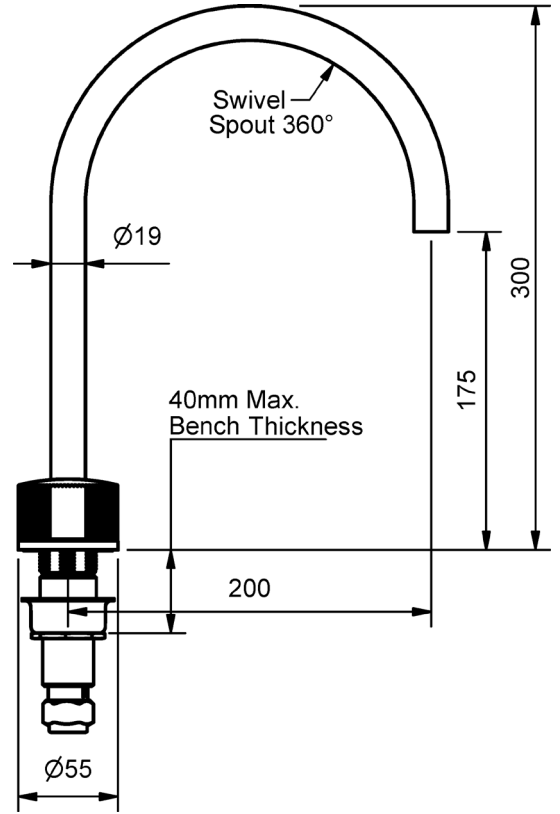

FLUTE VANITEE SINK SETS

HOB SINK SET WITH GOOSENECK SPOUT TO SUIT STONE BENCH
1/4 TURN CERAMIC
4 STAR WELS - 7.5 LPM

MODEL	FINISH	RRP INC GST
FLFBVSS	CP	$643.68
FLFBVSS	BC	$865.83
FLFBVSS	BN	$865.83
FLFBVSS	SC	$803.18
FLFBVSS	BBS	$865.83
FLFBVSS	GM	$803.18
FLFBVSS	MB	$803.18
FLFBVSS	GP	$985.46
FLFBVSS	BG	$1,048.11

HOB SINK SET WITH RIGHT ANGLE SPOUT TO SUIT STONE BENCH
1/4 TURN CERAMIC
4 STAR WELS - 7.5 LPM

MODEL	FINISH	RRP INC GST
FLFBVSSQ	CP	$643.68
FLFBVSSQ	BC	$865.83
FLFBVSSQ	BN	$865.83
FLFBVSSQ	SC	$803.18
FLFBVSSQ	BBS	$865.83
FLFBVSSQ	GM	$803.18
FLFBVSSQ	MB	$803.18
FLFBVSSQ	GP	$985.46
FLFBVSSQ	BG	$1,048.11