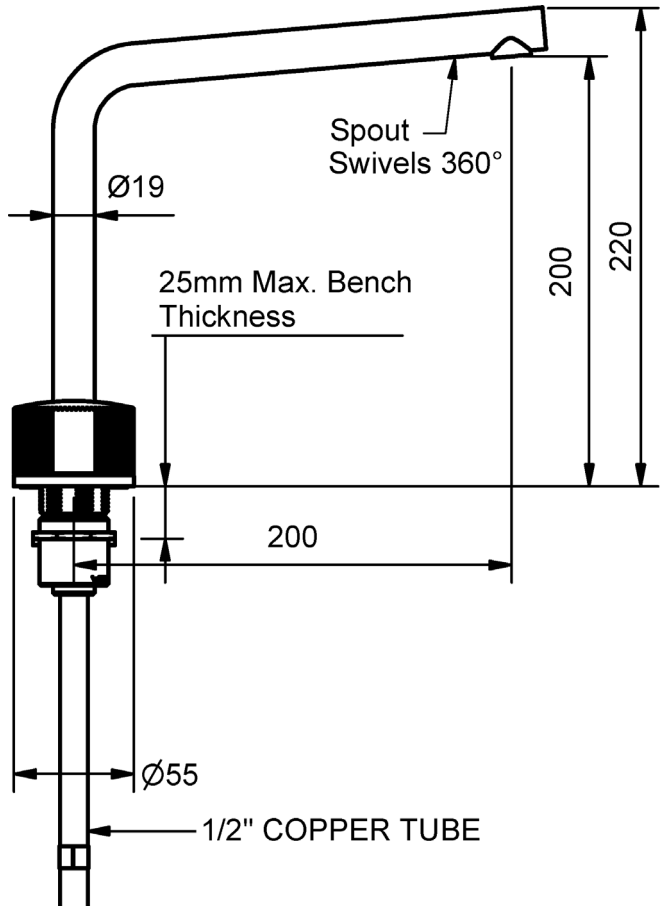

HOB SINK SET WITH RIGHT ANGLE SPOUT TO SUIT S/STEEL SINK

1/4 TURN CERAMIC

4 STAR WELS - 7.5 LPM

	MODEL	FINISH	RRP INC GST
CHROME	FLFBSSQ	CP	$569.63
BRUSHED CHROME	FLFBSSQ	BC	$791.78
BRUSHED NICKEL	FLFBSSQ	BN	$791.78
SATIN CHROME	FLFBSSQ	SC	$729.12
BRUSHED BLACK SAPPHIRE	FLFBSSQ	BBS	$791.78
GUNMETAL	FLFBSSQ	GM	$729.12
MATT BLACK	FLFBSSQ	MB	$729.12
GOLD	FLFBSSQ	GP	$911.40
BRUSHED GOLD	FLFBSSQ	BG	$974.06