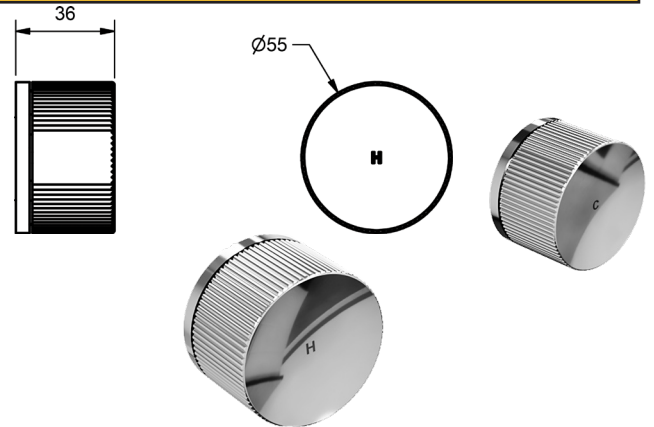

**FLUTE WALL STOPS**

WALL TOP ASSEMBLY 1/4 TURN CERAMIC				
	MODEL	FINISH	RRP	INC GST
	CHROME	FLWS	CP	\$347.48
	BRUSHED CHROME	FLWS	BC	\$484.19
	BRUSHED NICKEL	FLWS	BN	\$484.19
	SATIN CHROME	FLWS	SC	\$450.01
	BRUSHED BLACK SAPPHIRE	FLWS	BBS	\$484.19
	GUNMETAL	FLWS	GM	\$450.01
	MATT BLACK	FLWS	MB	\$450.01
	GOLD	FLWS	GP	\$563.93
	BRUSHED GOLD	FLWS	BG	\$598.11