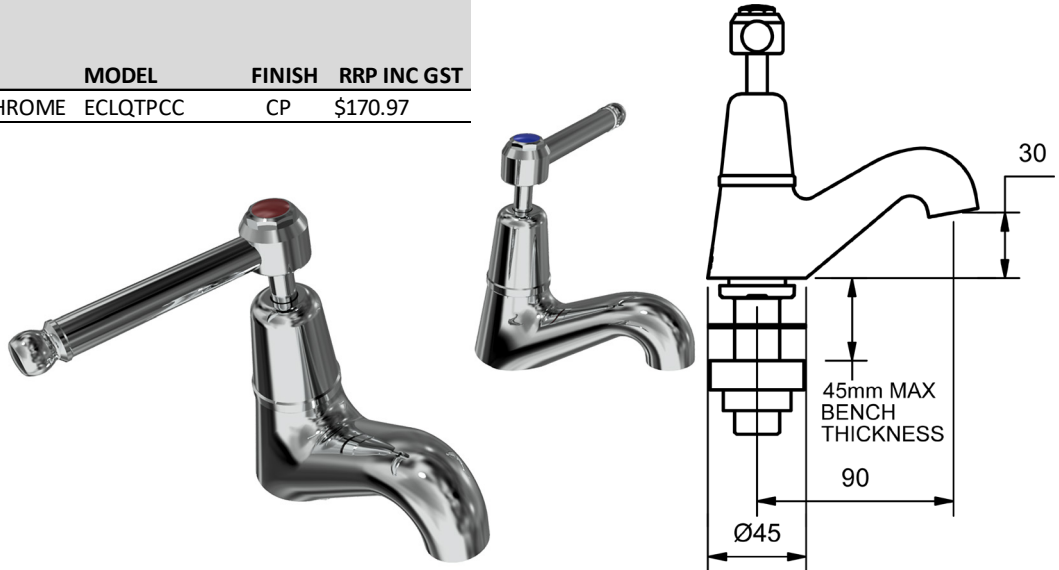

EASY CLEAN LEVER VANITEE SINK SETS

VANITEE SINK SET

4 STAR WELS - 7.5 LPM	MODEL	FINISH	RRP INC GST
1/4 TURN - CHROME	ECLQTFBVSSGC	CP	\$254.87

EASY CLEAN LEVER WALL SINK OR LAUNDRY SETS

WALL SINK SET

4 STAR WELS - 7.5 LPM	MODEL	FINISH	RRP INC GST
1/4 TURN - CHROME	ECLQTWSSGC	CP	\$140.60

EASY CLEAN LEVER

MODEL CODE + FINISH CODE = ITEM CODE

RAM
TAPWARE

CHROME

EASY CLEAN LEVER HOB SPA SETS

HOB SPA SET

	MODEL	FINISH	RRP INC GST
1/4 TURN - CHROME	ECLQTSPAHC	CP	\$267.09

EASY CLEAN LEVER WALL SPA SETS

WALL SPA SET

	MODEL	FINISH	RRP INC GST
1/4 TURN - CHROME	ECLQTSPAWC	CP	\$179.26

EASY CLEAN LEVER LAUNDRY SETS

LAUNDRY SETS

3 STAR WELS - 9.0 LPM	MODEL	FINISH	RRP INC GST
1/4 TURN - CHROME	ECLQTLSC	CP	\$110.03

CHROME

EASY CLEAN LEVER PILLAR COCK SETS

PILLAR COCKS			
4 STAR WELS - 7.5 LPM	MODEL	FINISH	RRP INC GST
1/4 TURN - CHROME	ECLQTPCC	CP	\$170.97

EASY CLEAN LEVER WASHING MACHINE COCK SETS

WASHING MACHINE SETS			
	MODEL	FINISH	RRP INC GST
1/4 TURN - CHROME	ECLQTMCC	CP	\$99.55