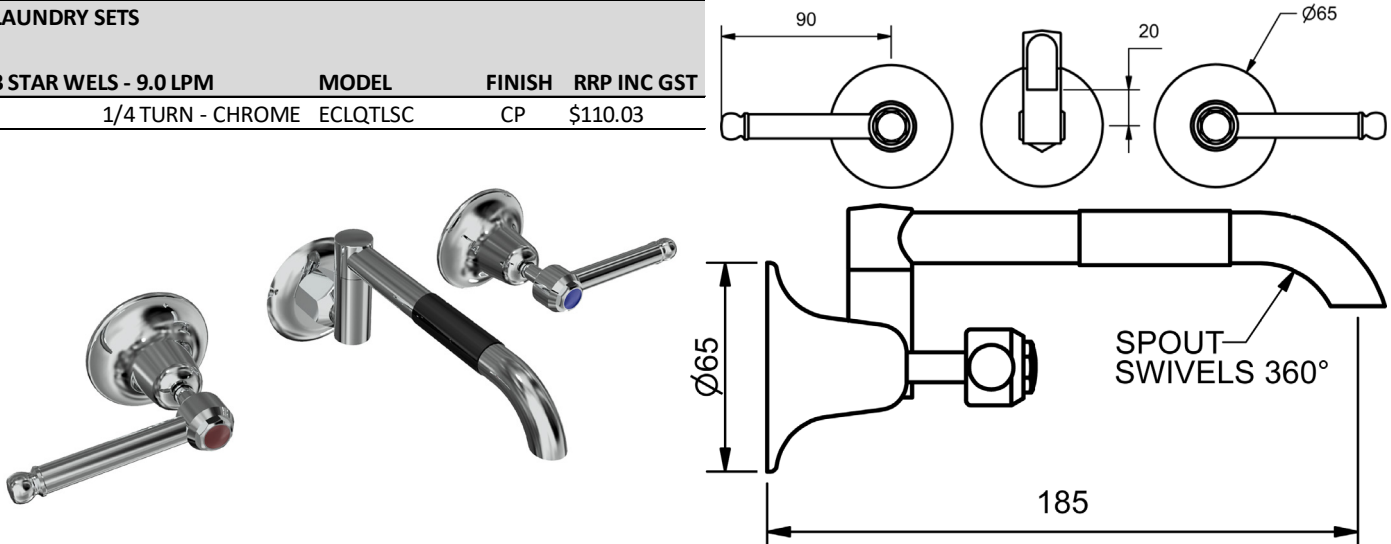

EASY CLEAN LEVER

MODEL CODE + FINISH CODE = ITEM CODE

RAM
TAPWARE

CHROME

EASY CLEAN LEVER HOB SPA SETS

HOB SPA SET

	MODEL	FINISH	RRP INC GST
1/4 TURN - CHROME	ECLQTSPAHC	CP	\$267.09

EASY CLEAN LEVER WALL SPA SETS

WALL SPA SET

	MODEL	FINISH	RRP INC GST
1/4 TURN - CHROME	ECLQTSPAWC	CP	\$179.26

EASY CLEAN LEVER LAUNDRY SETS

LAUNDRY SETS

3 STAR WELS - 9.0 LPM	MODEL	FINISH	RRP INC GST
1/4 TURN - CHROME	ECLQTLSC	CP	\$110.03

CHROME

EASY CLEAN LEVER PILLAR COCK SETS

PILLAR COCKS			
4 STAR WELS - 7.5 LPM	MODEL	FINISH	RRP INC GST
1/4 TURN - CHROME	ECLQTPCC	CP	\$170.97

EASY CLEAN LEVER WASHING MACHINE COCK SETS

WASHING MACHINE SETS			
	MODEL	FINISH	RRP INC GST
1/4 TURN - CHROME	ECLQTMCC	CP	\$99.55