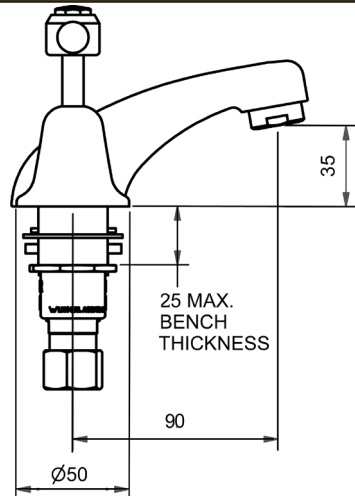

EASY CLEAN LEVER BASIN SETS - LOW RISE SPOUT

HOB BASIN SET

LOW RISE SPOUT

4 STAR WELS - 7.5 LPM	MODEL	FINISH	RRP INC GST
1/4 TURN - CHROME	ECLQTBSAC	CP	$159.63