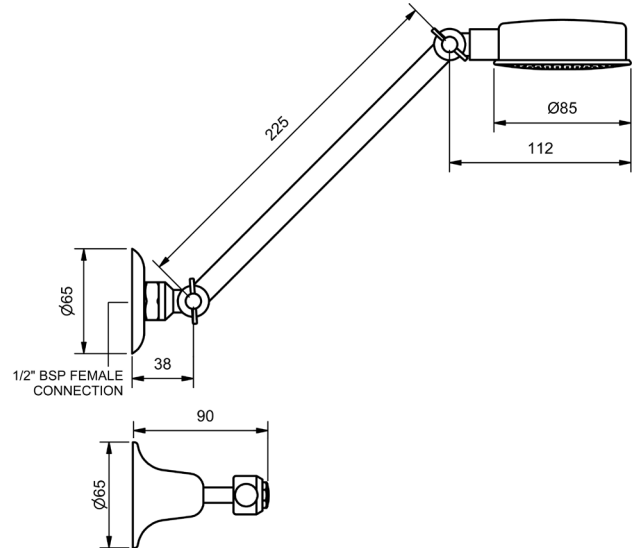

EASY CLEAN LEVER A/D SHOWER SETS

SHOWER SETS

3 STAR WELS - 9.0 LPM	MODEL	FINISH	RRP INC GST
1/4 TURN - CHROME	ECLQTSHSC	CP	$114.89