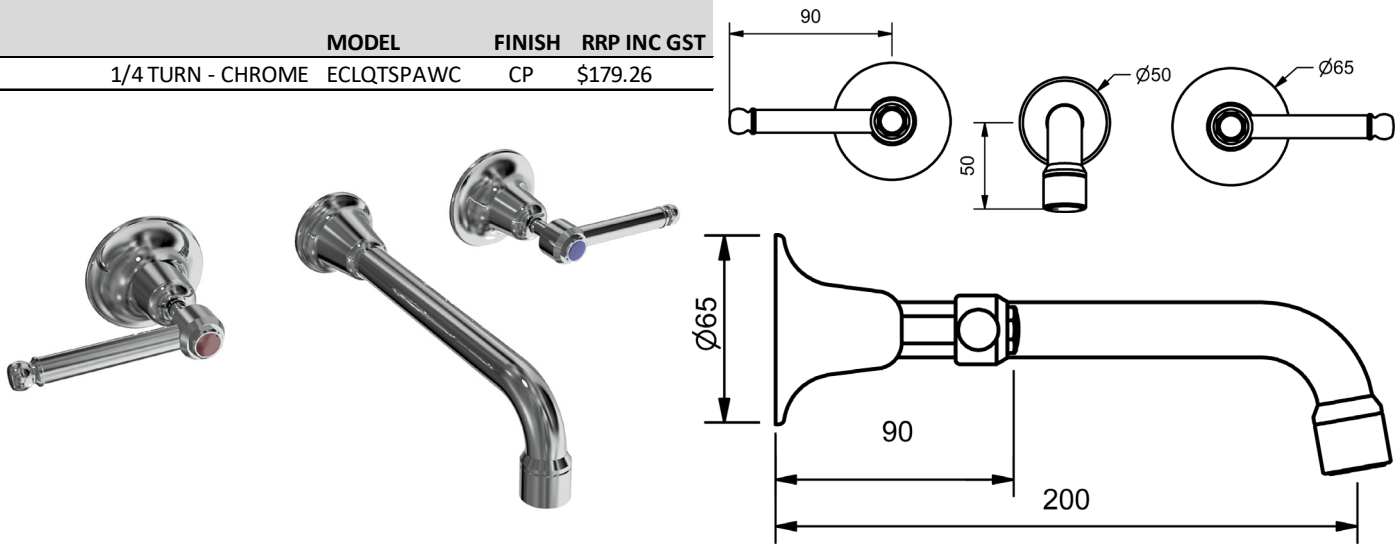

EASY CLEAN LEVER VANITEE SINK SETS

VANITEE SINK SET

4 STAR WELS - 7.5 LPM	MODEL	FINISH	RRP INC GST
1/4 TURN - CHROME	ECLQTFBVSSGC	CP	\$254.87

EASY CLEAN LEVER WALL SINK OR LAUNDRY SETS

WALL SINK SET

4 STAR WELS - 7.5 LPM	MODEL	FINISH	RRP INC GST
1/4 TURN - CHROME	ECLQTWSSGC	CP	\$140.60

EASY CLEAN LEVER

MODEL CODE + FINISH CODE = ITEM CODE

RAM
TAPWARE

CHROME

EASY CLEAN LEVER HOB SPA SETS

HOB SPA SET

	MODEL	FINISH	RRP INC GST
1/4 TURN - CHROME	ECLQTSPAHC	CP	\$267.09

EASY CLEAN LEVER WALL SPA SETS

WALL SPA SET

	MODEL	FINISH	RRP INC GST
1/4 TURN - CHROME	ECLQTSPAWC	CP	\$179.26

EASY CLEAN LEVER LAUNDRY SETS

LAUNDRY SETS

3 STAR WELS - 9.0 LPM	MODEL	FINISH	RRP INC GST
1/4 TURN - CHROME	ECLQTLSC	CP	\$110.03