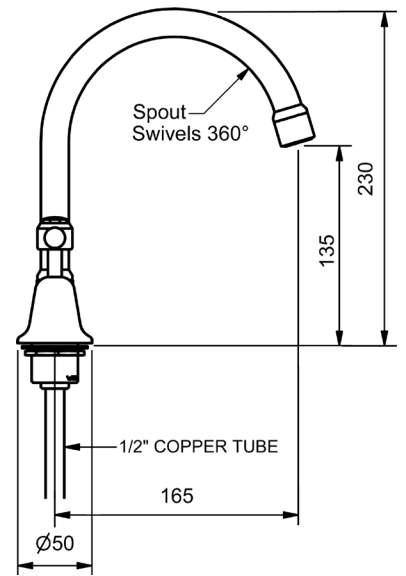

SHOWER SETS

3 STAR WELS - 9.0 LPM	MODEL	FINISH	RRP INC GST
1/4 TURN - CHROME	ECLQTSHSC	CP	\$114.89

CHROME

EASY CLEAN LEVER HOB SINK SETS

HOB SINK SET

4 STAR WELS - 7.5 LPM	MODEL	FINISH	RRP INC GST
1/4 TURN - CHROME	ECLQTFBSSGC	CP	\$168.29