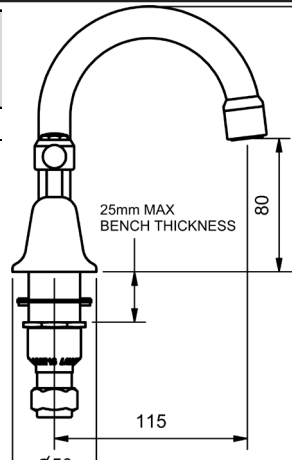

CHROME

EASY CLEAN LEVER BASIN SETS - FIXED SPOUT

HOB BASIN SET FIXED GOOSENECK SPOUT			
4 STAR WELS - 7.5 LPM	MODEL	FINISH	RRP INC GST
1/4 TURN - CHROME	ECLQTBSAGC	CP	$173.52