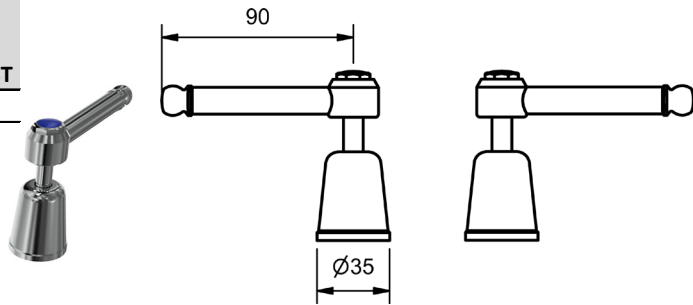

EASY CLEAN LEVER

MODEL CODE + FINISH CODE = ITEM CODE

RAM
TAPWARE

CHROME

EASY CLEAN LEVER WALL STOPS

WALL STOPS

	MODEL	FINISH	RRP INC GST
1/4 TURN - CHROME	ECLQWSC	CP	\$87.82

EASY CLEAN LEVER - SINK/BASIN TOP ASSEMBLY

SINK/BASIN TOP ASSEMBLIES

	MODEL	FINISH	RRP INC GST
1/4 TURN - CHROME	ECLQTSSTOPC	CP	\$87.82

EASY CLEAN LEVER - BIB TOP ASSEMBLY

BIB TOP ASSEMBLIES

	MODEL	FINISH	RRP INC GST
1/4 TURN - CHROME	ECLQTBITOPC	CP	\$87.82

EASY CLEAN LEVER BASIN SETS - LOW RISE SPOUT

HOB BASIN SET

LOW RISE SPOUT

4 STAR WELS - 7.5 LPM	MODEL	FINISH	RRP INC GST
1/4 TURN - CHROME	ECLQTBSAC	CP	\$159.63

HOB BASIN SET

LOW RISE SPOUT

6 STAR WELS - 4.5 LPM	MODEL	FINISH	RRP INC GST
1/4 TURN - CHROME	ECLQTBSAC6	CP	\$159.63