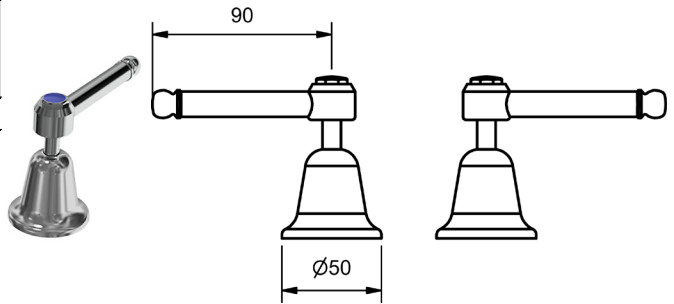

EASY CLEAN LEVER

MODEL CODE + FINISH CODE = ITEM CODE

RAM
TAPWARE

CHROME

EASY CLEAN LEVER WALL STOPS

WALL STOPS

	MODEL	FINISH	RRP INC GST
1/4 TURN - CHROME	ECLQWSC	CP	\$87.82

EASY CLEAN LEVER - SINK/BASIN TOP ASSEMBLY

SINK/BASIN TOP ASSEMBLIES

	MODEL	FINISH	RRP INC GST
1/4 TURN - CHROME	ECLQTSSTOPC	CP	\$87.82

EASY CLEAN LEVER - BIB TOP ASSEMBLY

BIB TOP ASSEMBLIES

	MODEL	FINISH	RRP INC GST
1/4 TURN - CHROME	ECLQTBITOPC	CP	\$87.82