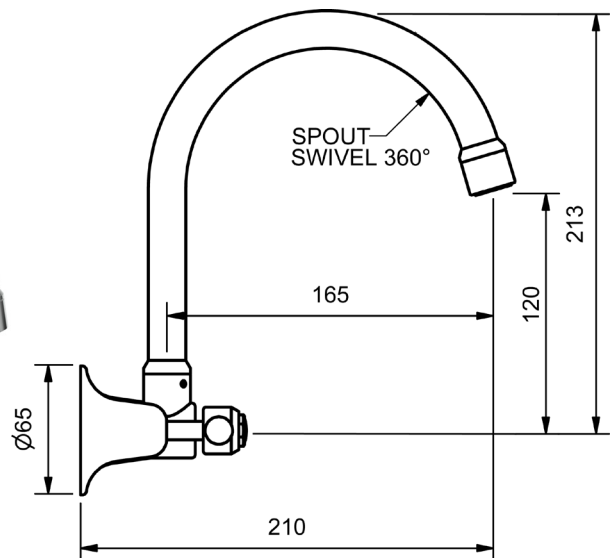

EASY CLEAN LEVER VANITEE SINK SETS

VANITEE SINK SET

4 STAR WELS - 7.5 LPM	MODEL	FINISH	RRP INC GST
1/4 TURN - CHROME	ECLQTFBVSSGC	CP	\$254.87

EASY CLEAN LEVER WALL SINK OR LAUNDRY SETS

WALL SINK SET

4 STAR WELS - 7.5 LPM	MODEL	FINISH	RRP INC GST
1/4 TURN - CHROME	ECLQTWSSGC	CP	\$140.60

EASY CLEAN LEVER

MODEL CODE + FINISH CODE = ITEM CODE

RAM
TAPWARE

CHROME

EASY CLEAN LEVER HOB SPA SETS

HOB SPA SET

	MODEL	FINISH	RRP INC GST
1/4 TURN - CHROME	ECLQTSPAHC	CP	\$267.09

EASY CLEAN LEVER WALL SPA SETS