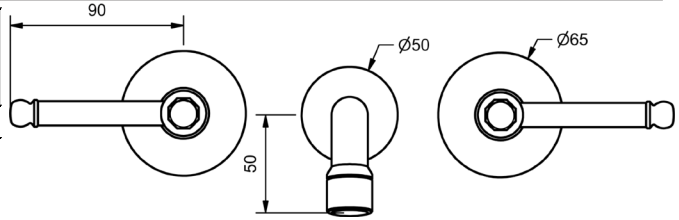

EASY CLEAN LEVER BASIN SETS - SWIVEL SPOUT

HOB BASIN SET SWIVEL GOOSENECK SPOUT			
4 STAR WELS - 7.5 LPM	MODEL	FINISH	RRP INC GST
1/4 TURN - CHROME	ECLQTBSAGSC	CP	\$178.40

HOB BASIN SET SWIVEL GOOSENECK SPOUT			
6 STAR WELS - 4.5 LPM	MODEL	FINISH	RRP INC GST
1/4 TURN - CHROME	ECLQTBSAGSC6	CP	\$178.40

EASY CLEAN LEVER

MODEL CODE + FINISH CODE = ITEM CODE

RAM
TAPWARE

CHROME

EASY CLEAN LEVER BATH SETS

BATH SETS

	MODEL	FINISH	RRP INC GST
1/4 TURN - CHROME	ECLQTBHSC	CP	\$114.89

EASY CLEAN LEVER A/D SHOWER SETS