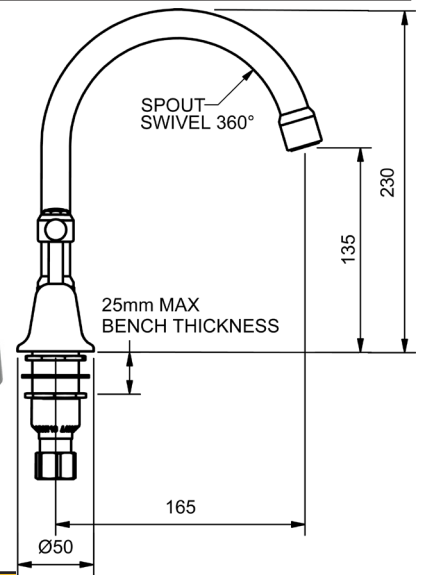

EASY CLEAN LEVER VANITEE SINK SETS

VANITEE SINK SET

4 STAR WELS - 7.5 LPM	MODEL	FINISH	RRP INC GST
1/4 TURN - CHROME	ECLQTFBVSSGC	CP	$254.87