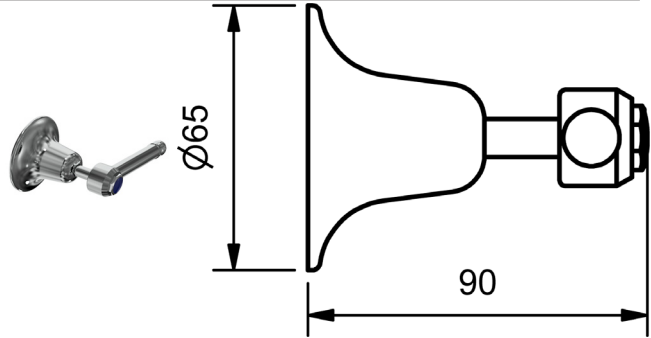

EASY CLEAN LEVER

MODEL CODE + FINISH CODE = ITEM CODE

RAM
TAPWARE

CHROME

EASY CLEAN LEVER WALL STOPS

WALL STOPS

	MODEL	FINISH	RRP INC GST
1/4 TURN - CHROME	ECLQWSC	CP	\$87.82

EASY CLEAN LEVER - SINK/BASIN TOP ASSEMBLY

SINK/BASIN TOP ASSEMBLIES

	MODEL	FINISH	RRP INC GST
1/4 TURN - CHROME	ECLQTSSTOPC	CP	\$87.82

EASY CLEAN LEVER - BIB TOP ASSEMBLY

BIB TOP ASSEMBLIES

	MODEL	FINISH	RRP INC GST
1/4 TURN - CHROME	ECLQTBITOPC	CP	\$87.82