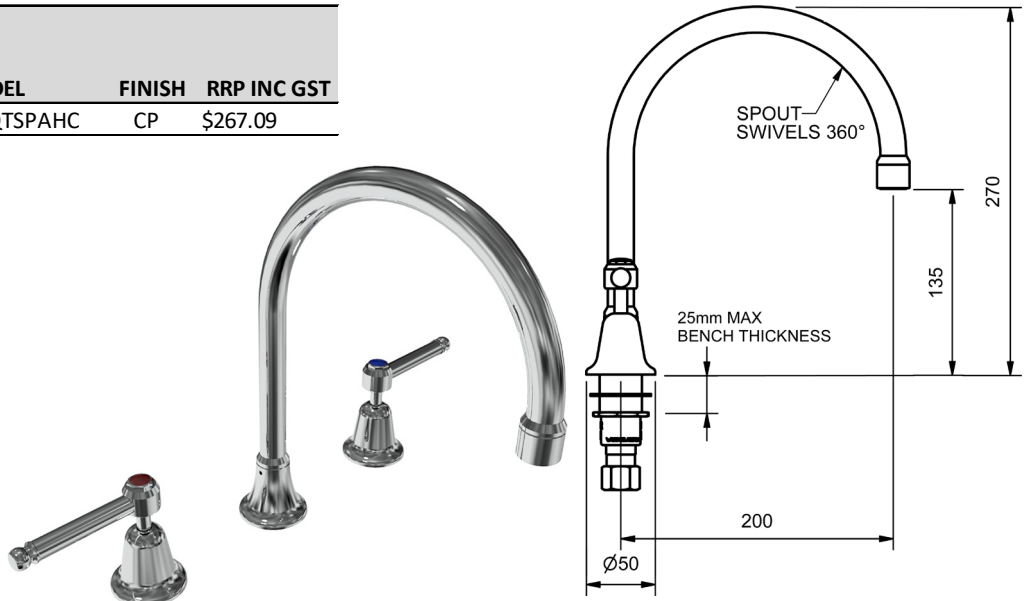

EASY CLEAN LEVER VANITEE SINK SETS

VANITEE SINK SET

4 STAR WELS - 7.5 LPM	MODEL	FINISH	RRP INC GST
1/4 TURN - CHROME	ECLQTFBVSSGC	CP	\$254.87

EASY CLEAN LEVER WALL SINK OR LAUNDRY SETS

WALL SINK SET

4 STAR WELS - 7.5 LPM	MODEL	FINISH	RRP INC GST
1/4 TURN - CHROME	ECLQTWSSGC	CP	\$140.60

EASY CLEAN LEVER

MODEL CODE + FINISH CODE = ITEM CODE

RAM
TAPWARE

CHROME

EASY CLEAN LEVER HOB SPA SETS

HOB SPA SET

	MODEL	FINISH	RRP INC GST
1/4 TURN - CHROME	ECLQTSPAHC	CP	\$267.09

EASY CLEAN LEVER WALL SPA SETS

WALL SPA SET

	MODEL	FINISH	RRP INC GST
1/4 TURN - CHROME	ECLQTSPAWC	CP	\$179.26

EASY CLEAN LEVER LAUNDRY SETS

LAUNDRY SETS

3 STAR WELS - 9.0 LPM	MODEL	FINISH	RRP INC GST
1/4 TURN - CHROME	ECLQTLSC	CP	\$110.03

CHROME

EASY CLEAN LEVER PILLAR COCK SETS

PILLAR COCKS			
4 STAR WELS - 7.5 LPM	MODEL	FINISH	RRP INC GST
1/4 TURN - CHROME	ECLQTPCC	CP	\$170.97

EASY CLEAN LEVER WASHING MACHINE COCK SETS

WASHING MACHINE SETS			
	MODEL	FINISH	RRP INC GST
1/4 TURN - CHROME	ECLQTMCC	CP	\$99.55