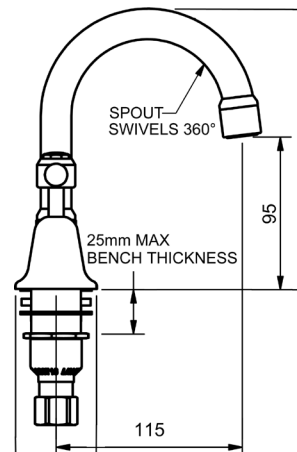

EASY CLEAN LEVER BASIN SETS - SWIVEL SPOUT

HOB BASIN SET SWIVEL GOOSENECK SPOUT			
4 STAR WELS - 7.5 LPM	MODEL	FINISH	RRP INC GST
1/4 TURN - CHROME	ECLQTBSAGSC	CP	$178.40