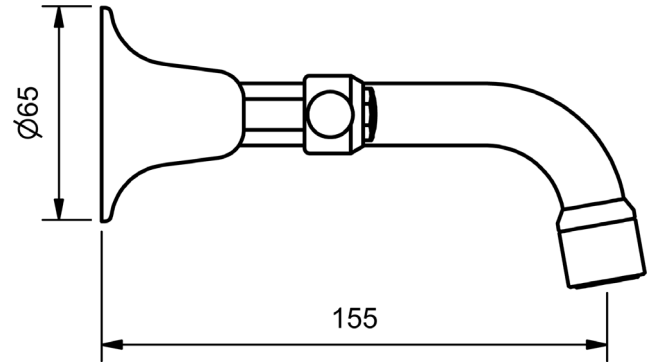

EASY CLEAN LEVER BASIN SETS - SWIVEL SPOUT

HOB BASIN SET SWIVEL GOOSENECK SPOUT			
4 STAR WELS - 7.5 LPM	MODEL	FINISH	RRP INC GST
1/4 TURN - CHROME	ECLQTBSAGSC	CP	\$178.40

HOB BASIN SET SWIVEL GOOSENECK SPOUT			
6 STAR WELS - 4.5 LPM	MODEL	FINISH	RRP INC GST
1/4 TURN - CHROME	ECLQTBSAGSC6	CP	\$178.40

EASY CLEAN LEVER

MODEL CODE + FINISH CODE = ITEM CODE

RAM
TAPWARE

CHROME

EASY CLEAN LEVER BATH SETS

BATH SETS

	MODEL	FINISH	RRP INC GST
1/4 TURN - CHROME	ECLQTBHSC	CP	\$114.89

EASY CLEAN LEVER A/D SHOWER SETS

SHOWER SETS

3 STAR WELS - 9.0 LPM	MODEL	FINISH	RRP INC GST
1/4 TURN - CHROME	ECLQTSHSC	CP	\$114.89

CHROME

EASY CLEAN LEVER HOB SINK SETS

HOB SINK SET

4 STAR WELS - 7.5 LPM	MODEL	FINISH	RRP INC GST
1/4 TURN - CHROME	ECLQTFBSSGC	CP	\$168.29