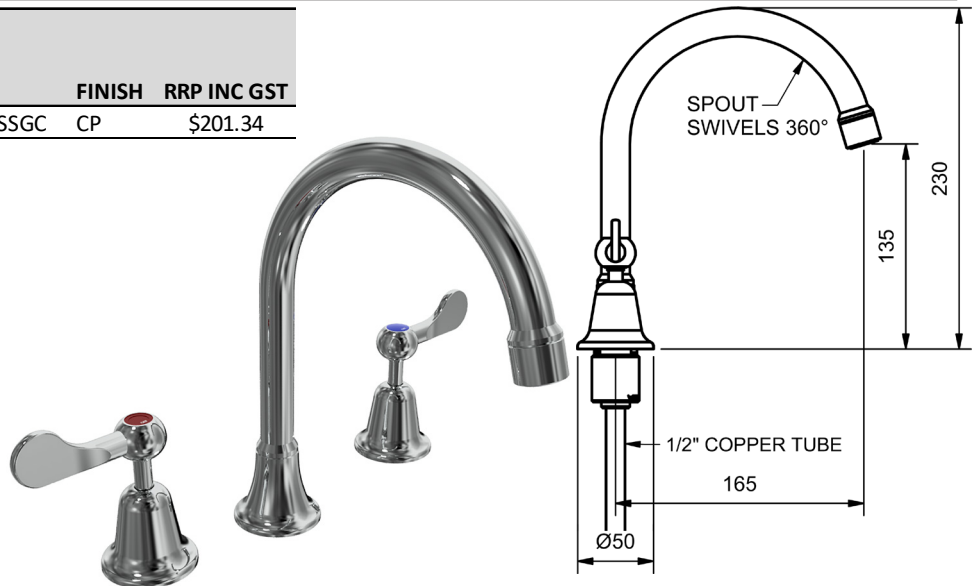

## EASY CLEAN FLARED LEVER A/D SHOWER SETS

ALL DIRECTIONAL SHOWER SET	MODEL	FINISH	RRP INC GST
3 STAR WELS 9.0 LPM	ECFQTSHSC	CP	\$147.96

CHROME

**EASY CLEAN FLARED LEVER HOB SINK SETS**

HOB SINK SET TO SUIT STAINLESS STEEL

4 STAR WELS - 7.5 LPM	MODEL	FINISH	RRP INC GST
1/4 TURN - CHROME	ECFQTFBSSGC	CP	\$201.34

**EASY CLEAN FLARED LEVER VANITEE SINK SETS**

VANITEE SINK SET TO SUIT STONE BENCH

4 STAR WELS - 7.5 LPM	MODEL	FINISH	RRP INC GST
1/4 TURN - CHROME	ECFQTFBVSSGC	CP	\$287.92