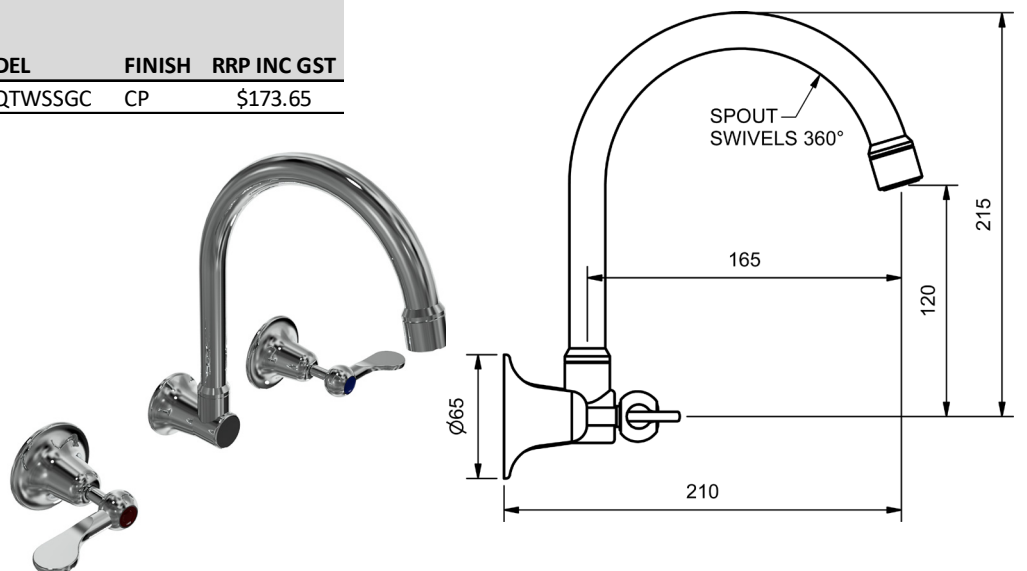

EASY CLEAN FLARED LEVER WALL SINK OR LAUNDRY SETS

WALL SINK/LAUNDRY SET

4 STAR WELS - 7.5 LPM	MODEL	FINISH	RRP INC GST
1/4 TURN - CHROME	ECFQTWSSGC	CP	$173.65