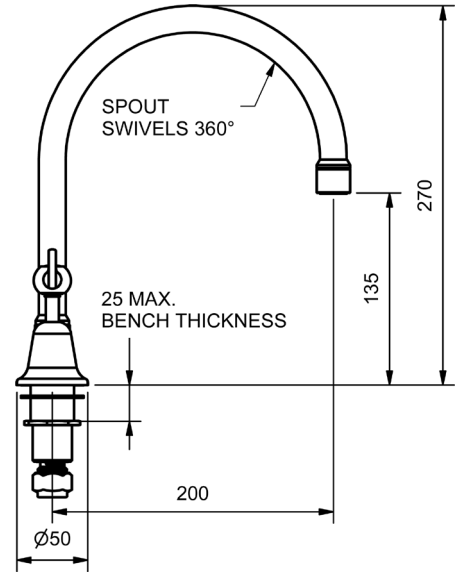

EASY CLEAN FLARED LEVER

MODEL CODE + FINISH CODE = ITEM CODE

RAM
TAPWARE

CHROME

EASY CLEAN FLARED LEVER HOB SPA SETS

HOB SPA SET

	MODEL	FINISH	RRP INC GST
1/4 TURN - CHROME	ECFQTSPAHC	CP	$300.27