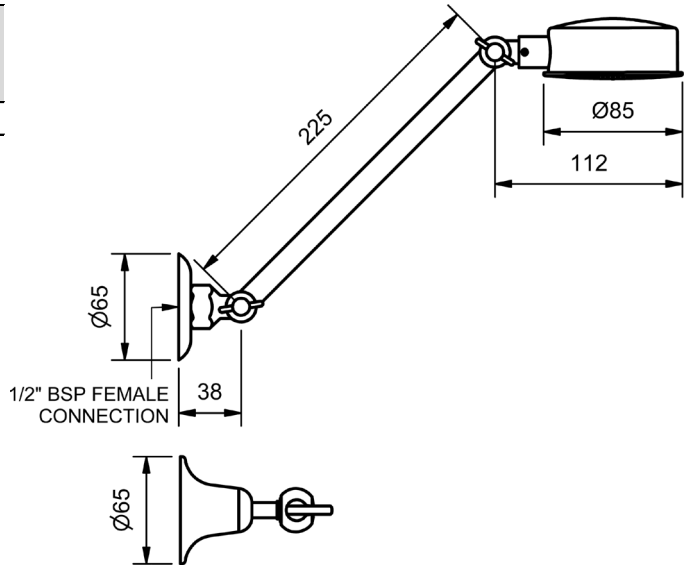

EASY CLEAN FLARED LEVER A/D SHOWER SETS

ALL DIRECTIONAL SHOWER SET	MODEL	FINISH	RRP INC GST
3 STAR WELS 9.0 LPM	ECFQTSHSC	CP	$147.96