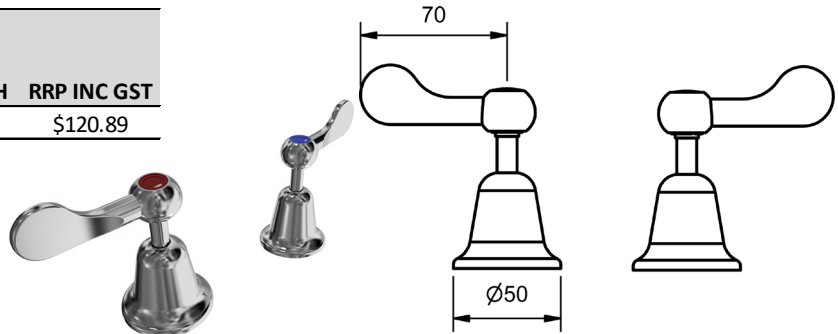

EASY CLEAN FLARED LEVER - SINK or BASIN TOP ASSEMBLY

SINK & BASIN TOP ASSEMBLIES

	MODEL	FINISH	RRP INC GST
1/4 TURN - CHROME	ECFQTSSTOPC	CP	$120.89