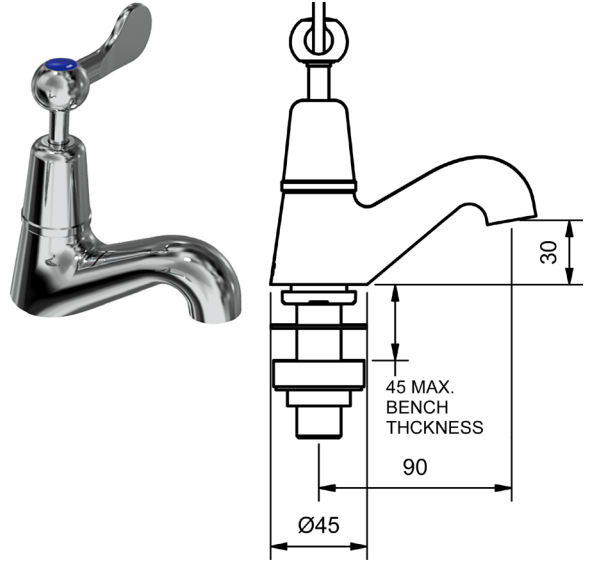

### LAUNDRY SETS

3 STAR WELS - 9.0 LPM	MODEL	FINISH	RRP INC GST
1/4 TURN - CHROME	ECFQTLSC	CP	\$143.22

CHROME

**EASY CLEAN FLARED LEVER PILLAR COCK SETS**

**PILLAR COCKS - PAIR**

4 STAR WELS - 7.5 LPM	MODEL	FINISH	RRP INC GST
1/4 TURN - CHROME	ECFQTPCC	CP	\$202.57

**EASY CLEAN FLARED LEVER WASHING MACHINE COCK SETS**

**WASHING MACHINE COCKS - PAIR**

MODEL	FINISH	RRP INC GST	
1/4 TURN - CHROME	ECFQTMCC	CP	\$132.73