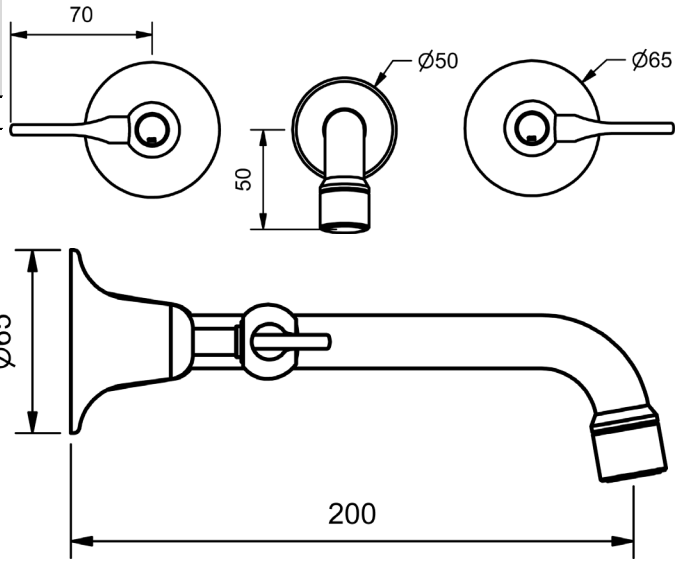

EASY CLEAN FLARED LEVER WALL SPA SETS

WALL SPA SET

	MODEL	FINISH	RRP INC GST
1/4 TURN - CHROME	ECFQTSPAWC	CP	$212.32