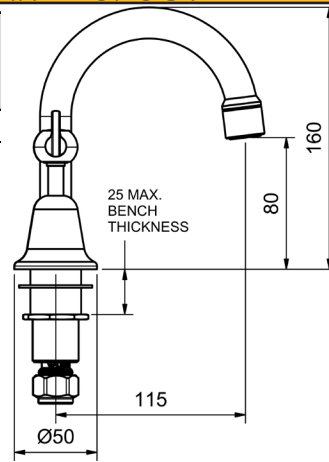

### BASIN SET

#### FIXED LOW RISE SPOUT

6 STAR WELS - 4.5 LPM	MODEL	FINISH	RRP INC GST
1/4 TURN - CHROME	ECFQTBISAC6	CP	\$195.28

CHROME

**EASY CLEAN FLARED LEVER BASIN SETS - FIXED SPOUT**

BASIN SET			
FIXED GOOSENECK SPOUT			
4 STAR WELS - 7.5 LPM	MODEL	FINISH	RRP INC GST
1/4 TURN - CHROME	ECFQTBSAGC	CP	\$205.00