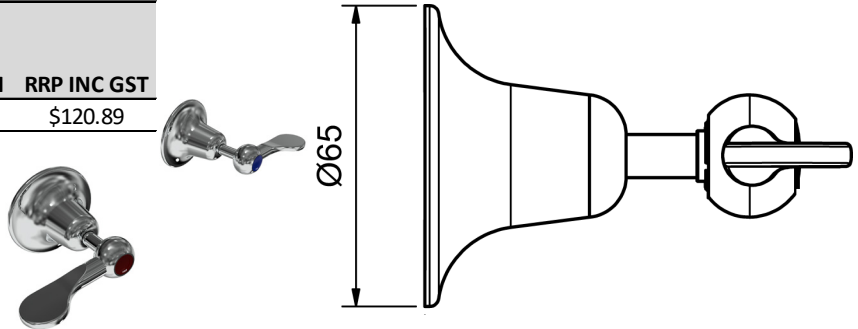

# EASY CLEAN FLARED LEVER

MODEL CODE + FINISH CODE = ITEM CODE

**RAM**  
TAPWARE

CHROME

## EASY CLEAN FLARED LEVER WALL STOPS

## EASY CLEAN FLARED LEVER - SINK or BASIN TOP ASSEMBLY