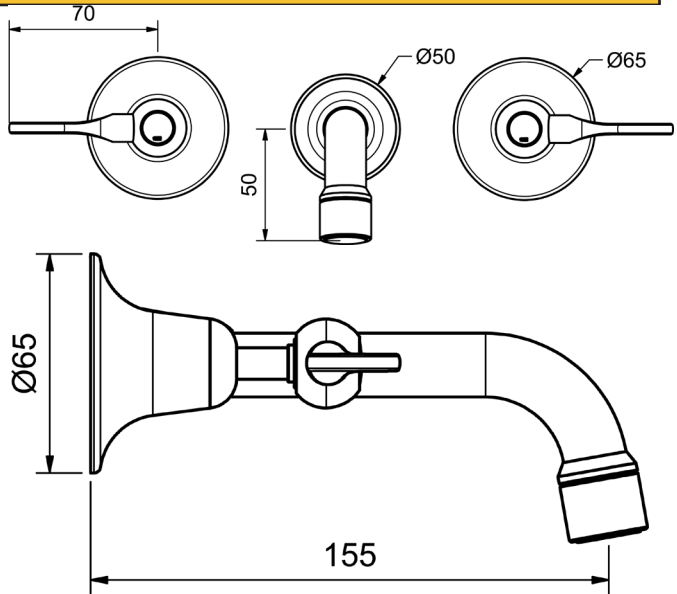

EASY CLEAN FLARED LEVER

MODEL CODE + FINISH CODE = ITEM CODE

RAM
TAPWARE

CHROME

EASY CLEAN FLARED LEVER BATH SETS

BATH SETS	MODEL	FINISH	RRP INC GST
1/4 TURN - CHROME	ECFQTBHSC	CP	$147.96