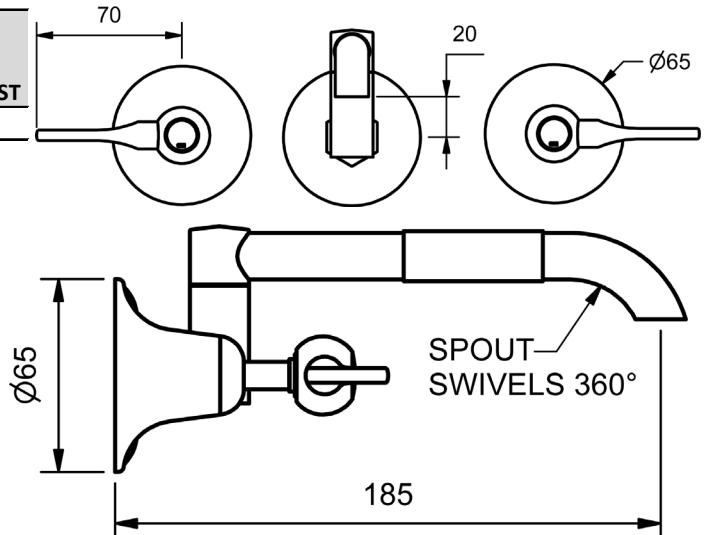

EASY CLEAN FLARED LEVER LAUNDRY SETS

LAUNDRY SETS

3 STAR WELS - 9.0 LPM	MODEL	FINISH	RRP INC GST
1/4 TURN - CHROME	ECFQTLSC	CP	$143.22