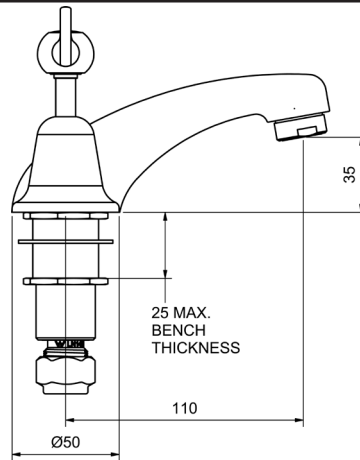

EASY CLEAN FLARED LEVER BASIN SETS - LOW RISE SPOUT

BASIN SET

FIXED LOW RISE SPOUT

4 STAR WELS - 7.5 LPM	MODEL	FINISH	RRP INC GST
1/4 TURN - CHROME	ECFQTBSAC	CP	$195.28