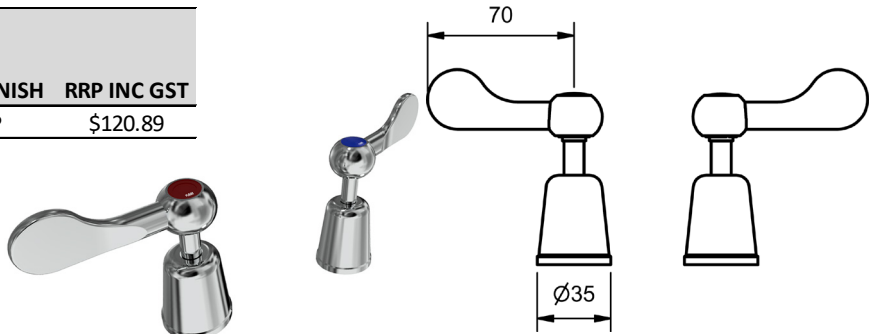

EASY CLEAN FLARED LEVER - BIB TOP ASSEMBLY

BIB TOP ASSEMBLIES

	MODEL	FINISH	RRP INC GST
1/4 TURN - CHROME	ECFQTBITOPC	CP	$120.89