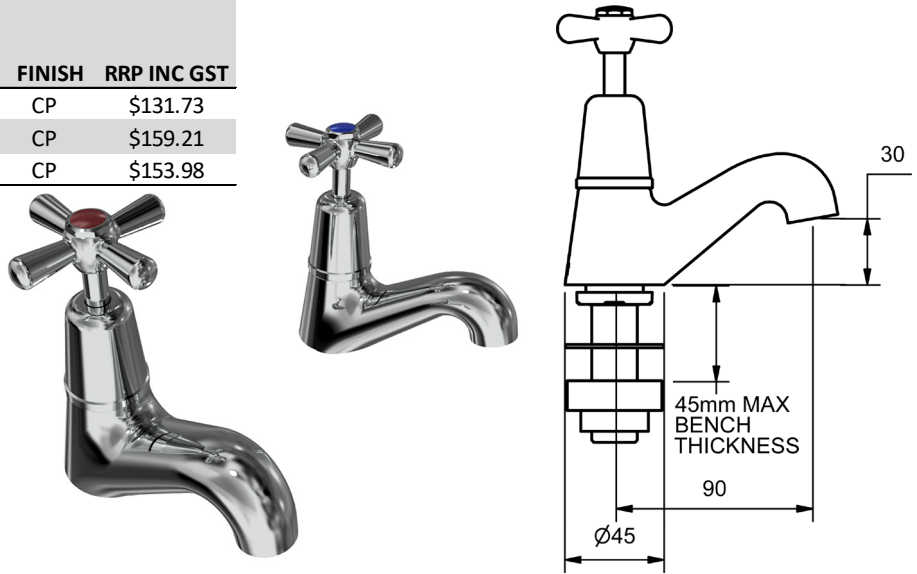

WALL SPA SET			
	MODEL	FINISH	RRP INC GST
JUMPER VALVE - CHROME	ECSPA W	CP	\$140.28
3/4 TURN - CHROME	ECTTSPA W	CP	\$166.91
RAMSEAL - CHROME	ECDRSPA W	CP	\$165.26

EASY CLEAN CROSS LAUNDRY SETS

LAUNDRY SETS			
3 STAR WELS - 9.0 LPM	MODEL	FINISH	RRP INC GST
JUMPER VALVE - CHROME	ECLS	CP	\$73.27
3/4 TURN - CHROME	ECTTLS	CP	\$97.68
RAMSEAL - CHROME	ECDRSL S	CP	\$94.39

EASY CLEAN CROSS

MODEL CODE + FINISH CODE = ITEM CODE

RAM
TAPWARE

CHROME

EASY CLEAN CROSS SWIVEL PILLAR TAPS

SWIVEL PILLAR TAP

4 STAR WELS - 7.5 LPM	MODEL	FINISH	RRP INC GST
JUMPER VALVE - CHROME	ECPT	CP	\$116.00
3/4 TURN - CHROME	ECTTPT	CP	\$130.86
RAMSEAL - CHROME	ECDRSPT	CP	\$131.17

EASY CLEAN CROSS PILLAR COCK SETS

PILLAR COCKS

4 STAR WELS - 7.5 LPM	MODEL	FINISH	RRP INC GST
JUMPER VALVE - CHROME	ECPC	CP	\$131.73
3/4 TURN - CHROME	ECTTPC	CP	\$159.21
RAMSEAL - CHROME	ECDRSPC	CP	\$153.98

EASY CLEAN CROSS WASHING MACHINE COCK SETS

WASHING MACHINE SETS

	MODEL	FINISH	RRP INC GST
JUMPER VALVE - CHROME	ECWMC	CP	\$63.13
3/4 TURN - CHROME	ECTTWMC	CP	\$87.20
RAMSEAL - CHROME	ECDRSWMC	CP	\$83.66