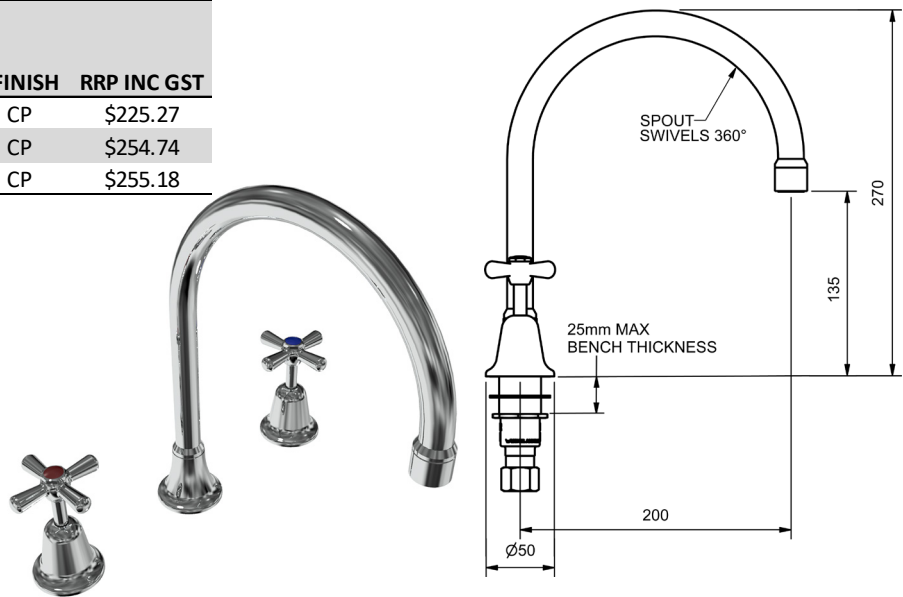

EASY CLEAN CROSS TWIN SINK MIXER SETS

TWIN SINK TAP

4 STAR WELS - 7.5 LPM	MODEL	FINISH	RRP INC GST
JUMPER VALVE - CHROME	ECTWS	CP	\$206.43
3/4 TURN - CHROME	ECTTTWS	CP	\$235.27
RAMSEAL - CHROME	ECDRSTWS	CP	\$235.25

EASY CLEAN CROSS WALL OR LAUNDRY SINK SETS

WALL SINK SET

4 STAR WELS - 7.5 LPM	MODEL	FINISH	RRP INC GST
JUMPER VALVE - CHROME	ECWSSG	CP	\$102.86
3/4 TURN - CHROME	ECTTWSSG	CP	\$128.25
RAMSEAL - CHROME	ECDRSWSSG	CP	\$125.68

CHROME

EASY CLEAN CROSS HOB SPA SETS

HOB SPA SET			
	MODEL	FINISH	RRP INC GST
JUMPER VALVE - CHROME	ECSPA H	CP	\$225.27
3/4 TURN - CHROME	ECTTSPA H	CP	\$254.74
RAMSEAL - CHROME	ECDRSPA H	CP	\$255.18

EASY CLEAN CROSS WALL SPA SETS

WALL SPA SET			
	MODEL	FINISH	RRP INC GST
JUMPER VALVE - CHROME	ECSPA W	CP	\$140.28
3/4 TURN - CHROME	ECTTSPA W	CP	\$166.91
RAMSEAL - CHROME	ECDRSPA W	CP	\$165.26

EASY CLEAN CROSS LAUNDRY SETS

LAUNDRY SETS			
3 STAR WELS - 9.0 LPM	MODEL	FINISH	RRP INC GST
JUMPER VALVE - CHROME	ECLS	CP	\$73.27
3/4 TURN - CHROME	ECTTLS	CP	\$97.68
RAMSEAL - CHROME	ECDRSL S	CP	\$94.39