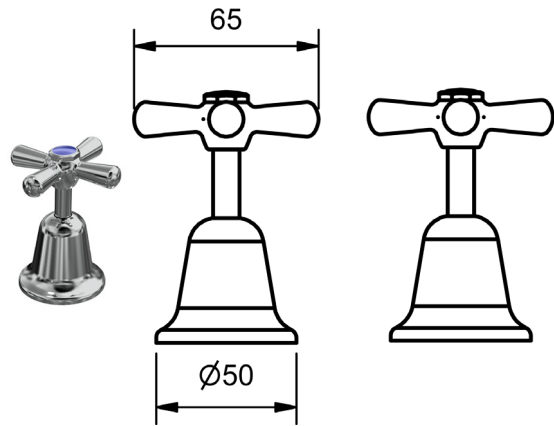

EASY CLEAN CROSS

MODEL CODE + FINISH CODE = ITEM CODE

RAM
TAPWARE

CHROME

EASY CLEAN CROSS WALL STOPS

WALL STOPS

	MODEL	FINISH	RRP INC GST
JUMPER VALVE - CHROME	ECWS	CP	$51.78
3/4 TURN - CHROME	ECTWS	CP	$92.48
RAMSEAL - CHROME	ECDRSWS	CP	$88.76

EASY CLEAN CROSS - SINK/BASIN TOP ASSEMBLY

SINK/BASIN TOP ASSEMBLIES

	MODEL	FINISH	RRP INC GST
JUMPER VALVE - CHROME	ECSSTOP	CP	$51.78
3/4 TURN - CHROME	ECTTSSTOP	CP	$92.48
RAMSEAL - CHROME	ECDRSSSTOP	CP	$88.76

EASY CLEAN CROSS - BIB TOP ASSEMBLY

BIB TOP ASSEMBLIES

	MODEL	FINISH	RRP INC GST
JUMPER VALVE - CHROME	ECBITOP	CP	$51.78
3/4 TURN - CHROME	ECTTBITOP	CP	$92.48
RAMSEAL - CHROME	ECDRSBITOP	CP	$88.76

EASY CLEAN CROSS - DEEP SEAT BASIN TOP ASSEMBLY

BASIN TOP ASSEMBLIES

DEEP SEAT

	MODEL	FINISH	RRP INC GST
JUMPER VALVE - CHROME	ECBSTOP	CP	$60.73