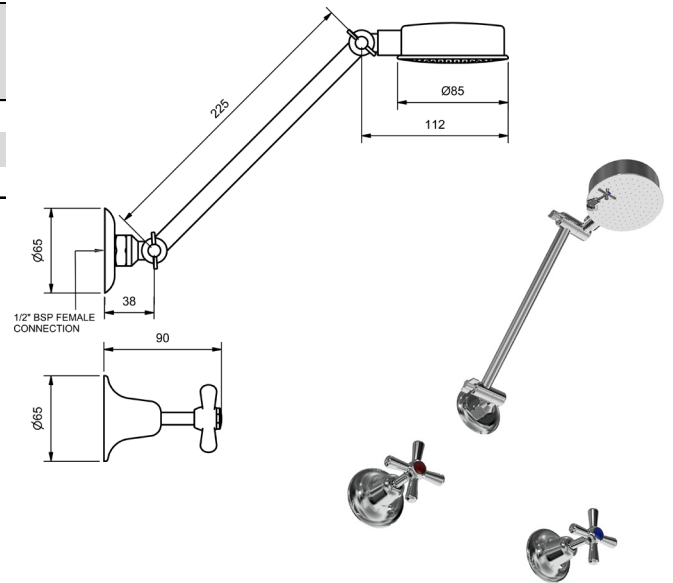

TWIN BASIN TAP

6 STAR WELS - 4.5 LPM	MODEL	FINISH	RRP INC GST
JUMPER VALVE - CHROME	ECTWB6	CP	\$197.02
3/4 TURN - CHROME	ECTTTWB6	CP	\$225.55
RAMSEAL - CHROME	ECDRSTWB6	CP	\$225.30

CHROME

EASY CLEAN CROSS BATH SETS

BATH SETS			
	MODEL	FINISH	RRP INC GST
JUMPER VALVE - CHROME	ECBHS	CP	\$77.98
3/4 TURN - CHROME	ECTTBHS	CP	\$102.54
RAMSEAL - CHROME	ECDRSBHS	CP	\$99.36

EASY CLEAN CROSS A/D SHOWER SETS

SHOWER SETS			
3 STAR WELS - 9.0 LPM	MODEL	FINISH	RRP INC GST
JUMPER VALVE - CHROME	ECSHS	CP	\$77.98
3/4 TURN - CHROME	ECTTSHS	CP	\$102.54
RAMSEAL - CHROME	ECDRSSHS	CP	\$99.36