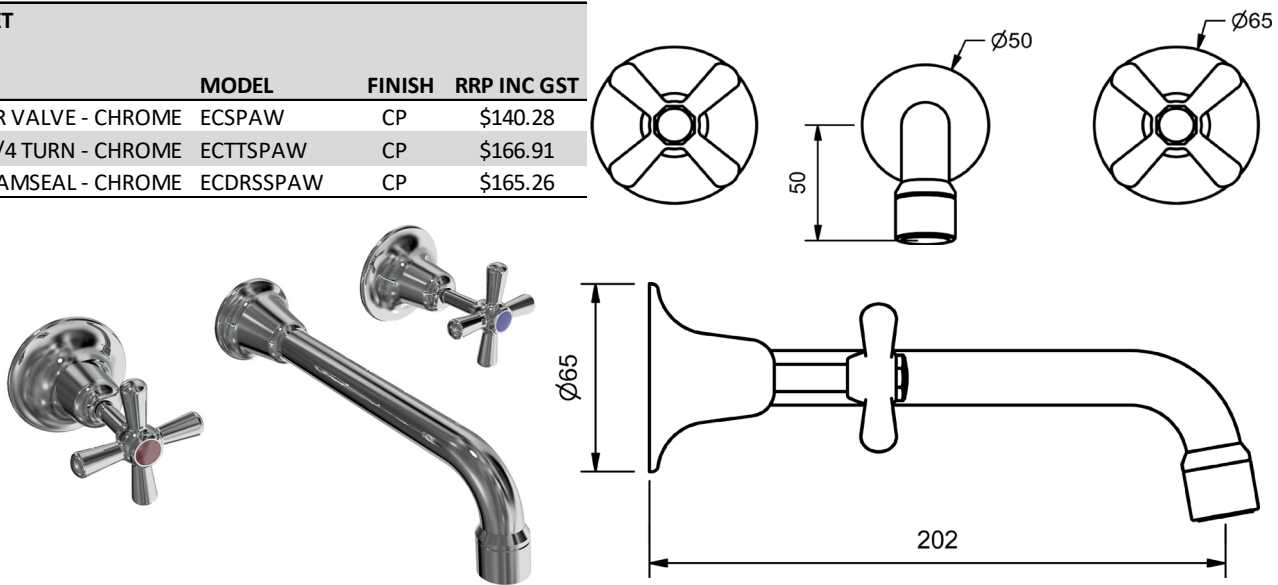

CHROME

EASY CLEAN CROSS HOB SPA SETS

HOB SPA SET			
	MODEL	FINISH	RRP INC GST
JUMPER VALVE - CHROME	ECSPA H	CP	\$225.27
3/4 TURN - CHROME	ECTTSPA H	CP	\$254.74
RAMSEAL - CHROME	ECDRSPA H	CP	\$255.18

EASY CLEAN CROSS WALL SPA SETS

WALL SPA SET			
	MODEL	FINISH	RRP INC GST
JUMPER VALVE - CHROME	ECSPA W	CP	\$140.28
3/4 TURN - CHROME	ECTTSPA W	CP	\$166.91
RAMSEAL - CHROME	ECDRSPA W	CP	\$165.26

EASY CLEAN CROSS LAUNDRY SETS

LAUNDRY SETS			
3 STAR WELS - 9.0 LPM	MODEL	FINISH	RRP INC GST
JUMPER VALVE - CHROME	ECLS	CP	\$73.27
3/4 TURN - CHROME	ECTTLS	CP	\$97.68
RAMSEAL - CHROME	ECDRSL S	CP	\$94.39