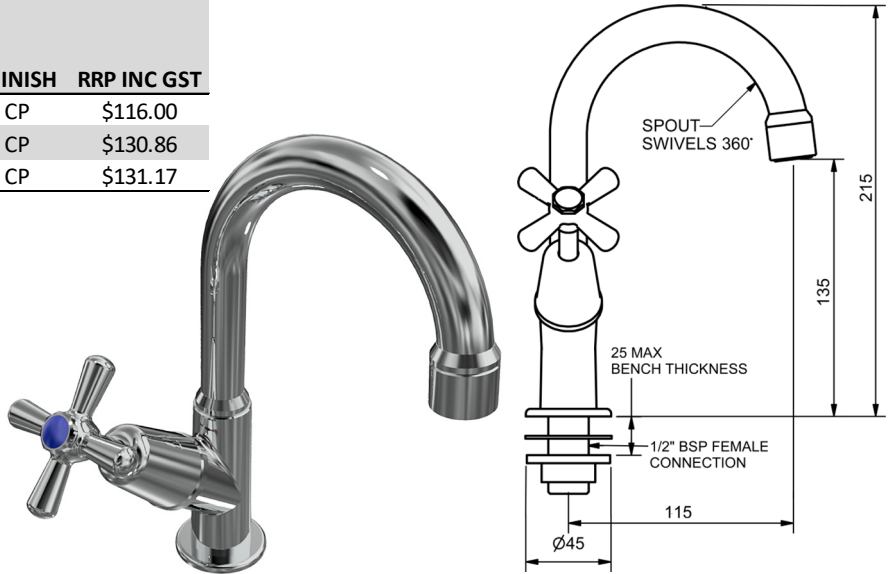

WALL SPA SET			
	MODEL	FINISH	RRP INC GST
JUMPER VALVE - CHROME	ECSPA W	CP	\$140.28
3/4 TURN - CHROME	ECTTSPA W	CP	\$166.91
RAMSEAL - CHROME	ECDRSPA W	CP	\$165.26

EASY CLEAN CROSS LAUNDRY SETS

LAUNDRY SETS			
3 STAR WELS - 9.0 LPM	MODEL	FINISH	RRP INC GST
JUMPER VALVE - CHROME	ECLS	CP	\$73.27
3/4 TURN - CHROME	ECTTLS	CP	\$97.68
RAMSEAL - CHROME	ECDRSL S	CP	\$94.39

EASY CLEAN CROSS

MODEL CODE + FINISH CODE = ITEM CODE

RAM
TAPWARE

CHROME

EASY CLEAN CROSS SWIVEL PILLAR TAPS

SWIVEL PILLAR TAP

4 STAR WELS - 7.5 LPM	MODEL	FINISH	RRP INC GST
JUMPER VALVE - CHROME	ECPT	CP	\$116.00
3/4 TURN - CHROME	ECTTPT	CP	\$130.86
RAMSEAL - CHROME	ECDRSPT	CP	\$131.17

EASY CLEAN CROSS PILLAR COCK SETS

PILLAR COCKS

4 STAR WELS - 7.5 LPM	MODEL	FINISH	RRP INC GST
JUMPER VALVE - CHROME	ECPC	CP	\$131.73
3/4 TURN - CHROME	ECTTPC	CP	\$159.21
RAMSEAL - CHROME	ECDRSPC	CP	\$153.98

EASY CLEAN CROSS WASHING MACHINE COCK SETS

WASHING MACHINE SETS

	MODEL	FINISH	RRP INC GST
JUMPER VALVE - CHROME	ECWMC	CP	\$63.13
3/4 TURN - CHROME	ECTTWMC	CP	\$87.20
RAMSEAL - CHROME	ECDRSWMC	CP	\$83.66