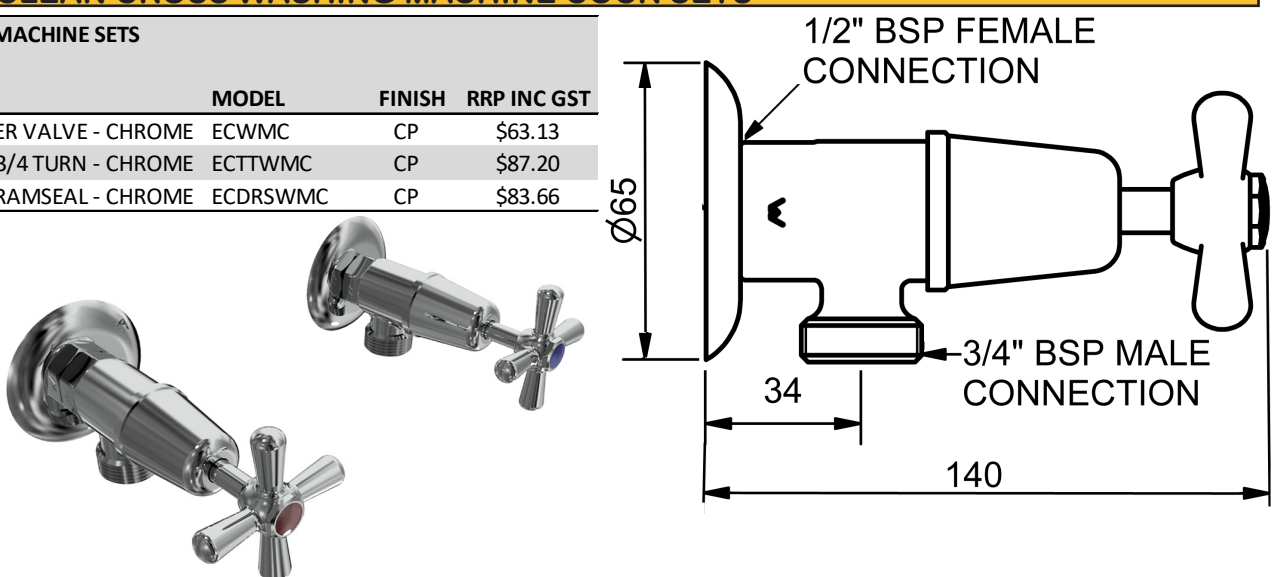

EASY CLEAN CROSS PILLAR COCK SETS

PILLAR COCKS

4 STAR WELS - 7.5 LPM	MODEL	FINISH	RRP INC GST
JUMPER VALVE - CHROME	ECPC	CP	\$131.73
3/4 TURN - CHROME	ECTTPC	CP	\$159.21
RAMSEAL - CHROME	ECDRSPC	CP	\$153.98

EASY CLEAN CROSS WASHING MACHINE COCK SETS

WASHING MACHINE SETS

	MODEL	FINISH	RRP INC GST
JUMPER VALVE - CHROME	ECWMC	CP	\$63.13
3/4 TURN - CHROME	ECTTWMC	CP	\$87.20
RAMSEAL - CHROME	ECDRSWMC	CP	\$83.66