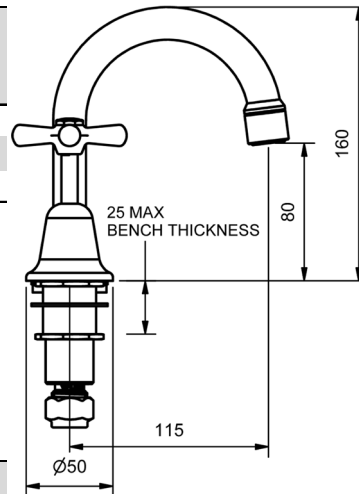

EASY CLEAN CROSS BASIN SETS - FIXED SPOUT

HOB BASIN SET			
FIXED GOOSENECK SPOUT			
4 STAR WELS - 7.5 LPM	MODEL	FINISH	RRP INC GST
JUMPER VALVE - CHROME	ECBSAG	CP	$133.99
3/4 TURN - CHROME	ECTTBSAG	CP	$161.76
RAMSEAL - CHROME	ECDRSBSAG	CP	$156.53

HOB BASIN SET			
FIXED GOOSENECK SPOUT			
6 STAR WELS - 4.5 LPM	MODEL	FINISH	RRP INC GST
JUMPER VALVE - CHROME	ECBSAG6	CP	$133.99
3/4 TURN - CHROME	ECTTBSAG6	CP	$161.76
RAMSEAL - CHROME	ECDRSBSAG6	CP	$156.53