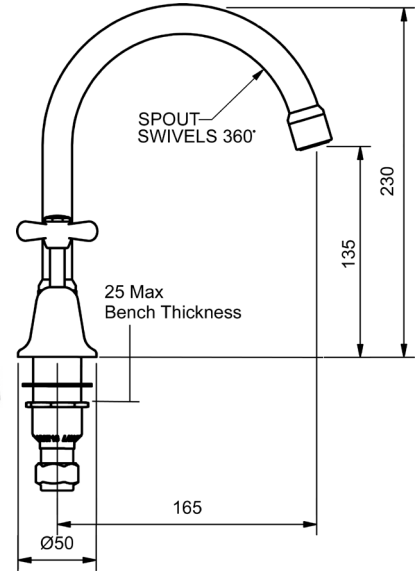

EASY CLEAN CROSS

MODEL CODE + FINISH CODE = ITEM CODE

RAM
TAPWARE

CHROME

EASY CLEAN CROSS VANITEE SINK SETS

VANITEE SINK SET

4 STAR WELS - 7.5 LPM	MODEL	FINISH	RRP INC GST
JUMPER VALVE - CHROME	ECFBVSSG	CP	\$213.43
3/4 TURN - CHROME	ECTTFBVSSG	CP	\$242.51
RAMSEAL - CHROME	ECDRSFBVSSG	CP	\$242.66