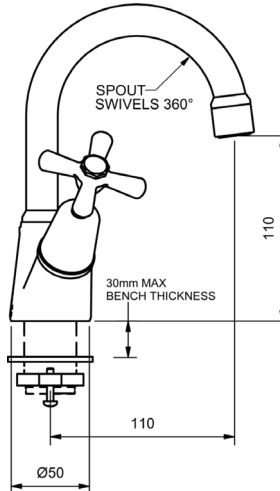

EASY CLEAN CROSS TWIN BASIN MIXERS

TWIN BASIN TAP

4 STAR WELS - 7.5 LPM	MODEL	FINISH	RRP INC GST
JUMPER VALVE - CHROME	ECTWB	CP	$197.02
3/4 TURN - CHROME	ECTTTWB	CP	$225.55
RAMSEAL - CHROME	ECDRSTWB	CP	$225.30