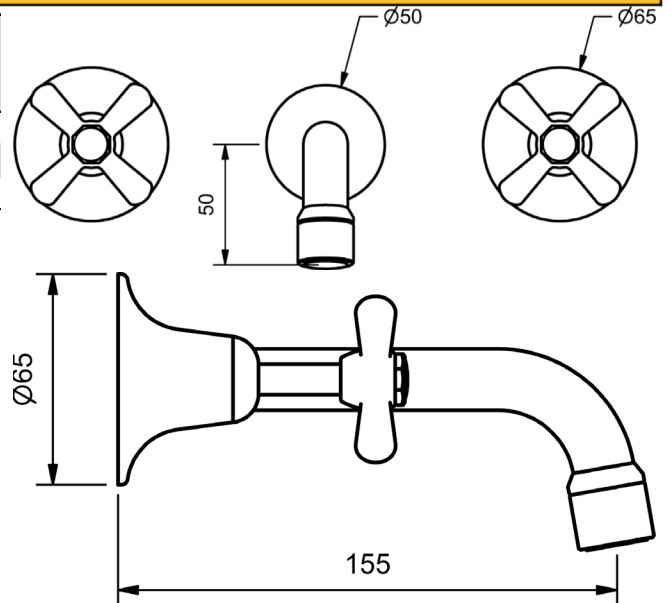

CHROME

EASY CLEAN CROSS BATH SETS

BATH SETS			
	MODEL	FINISH	RRP INC GST
JUMPER VALVE - CHROME	ECBHS	CP	$77.98
3/4 TURN - CHROME	ECTTBHS	CP	$102.54
RAMSEAL - CHROME	ECDRSBHS	CP	$99.36