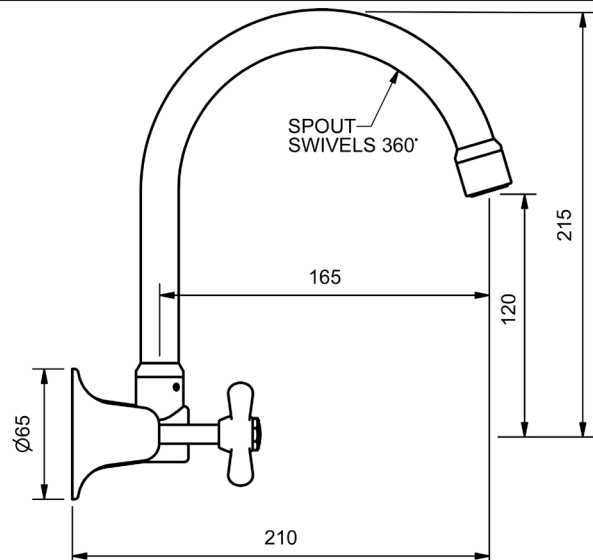

EASY CLEAN CROSS WALL OR LAUNDRY SINK SETS

WALL SINK SET

4 STAR WELS - 7.5 LPM	MODEL	FINISH	RRP INC GST
JUMPER VALVE - CHROME	ECWSSG	CP	$102.86
3/4 TURN - CHROME	ECTTWSSG	CP	$128.25
RAMSEAL - CHROME	ECDRSWSSG	CP	$125.68