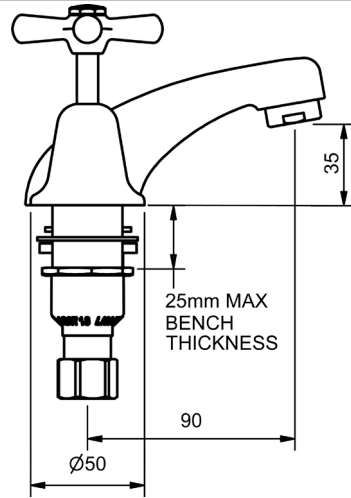

BASIN TOP ASSEMBLIES

DEEP SEAT

	MODEL	FINISH	RRP INC GST
JUMPER VALVE - CHROME	ECBSTOP	CP	\$60.73

CHROME

EASY CLEAN CROSS BASIN SETS - LOW RISE SPOUT

HOB BASIN SET			
LOW RISE SPOUT			
4 STAR WELS - 7.5 LPM	MODEL	FINISH	RRP INC GST
JUMPER VALVE - CHROME	ECBSA	CP	\$121.92
3/4 TURN - CHROME	ECTTBSA	CP	\$147.87
RAMSEAL - CHROME	ECDRSBSA	CP	\$142.64