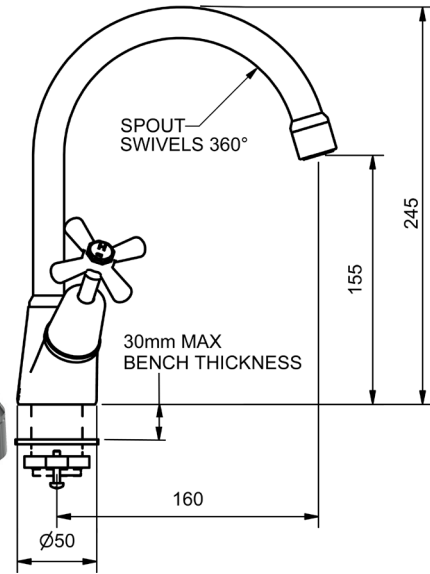

EASY CLEAN CROSS TWIN SINK MIXER SETS

TWIN SINK TAP

4 STAR WELS - 7.5 LPM	MODEL	FINISH	RRP INC GST
JUMPER VALVE - CHROME	ECTWS	CP	$206.43
3/4 TURN - CHROME	ECTTTWS	CP	$235.27
RAMSEAL - CHROME	ECDRSTWS	CP	$235.25