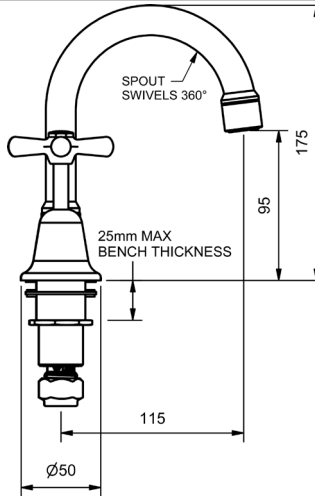

EASY CLEAN CROSS

MODEL CODE + FINISH CODE = ITEM CODE

RAM
TAPWARE

CHROME

EASY CLEAN CROSS BASIN SETS - SWIVEL SPOUT

HOB BASIN SET

SWIVEL GOOSENECK SPOUT

4 STAR WELS - 7.5 LPM	MODEL	FINISH	RRP INC GST
JUMPER VALVE - CHROME	ECBSAGS	CP	\$139.38
3/4 TURN - CHROME	ECTTBSAGS	CP	\$166.63
RAMSEAL - CHROME	ECDRSBSAGS	CP	\$161.40