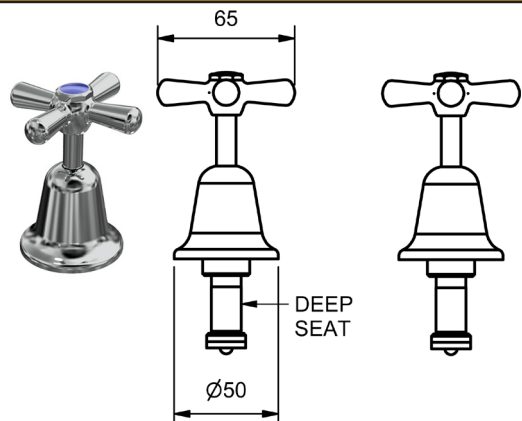

EASY CLEAN CROSS - BIB TOP ASSEMBLY

BIB TOP ASSEMBLIES

	MODEL	FINISH	RRP INC GST
JUMPER VALVE - CHROME	ECBITOP	CP	\$51.78
3/4 TURN - CHROME	ECTTBITOP	CP	\$92.48
RAMSEAL - CHROME	ECDRSBITOP	CP	\$88.76

EASY CLEAN CROSS - DEEP SEAT BASIN TOP ASSEMBLY

BASIN TOP ASSEMBLIES

DEEP SEAT

	MODEL	FINISH	RRP INC GST
JUMPER VALVE - CHROME	ECBSTOP	CP	\$60.73

CHROME

EASY CLEAN CROSS BASIN SETS - LOW RISE SPOUT

HOB BASIN SET			
LOW RISE SPOUT			
4 STAR WELS - 7.5 LPM	MODEL	FINISH	RRP INC GST
JUMPER VALVE - CHROME	ECBSA	CP	\$121.92
3/4 TURN - CHROME	ECTTBSA	CP	\$147.87
RAMSEAL - CHROME	ECDRSBSA	CP	\$142.64