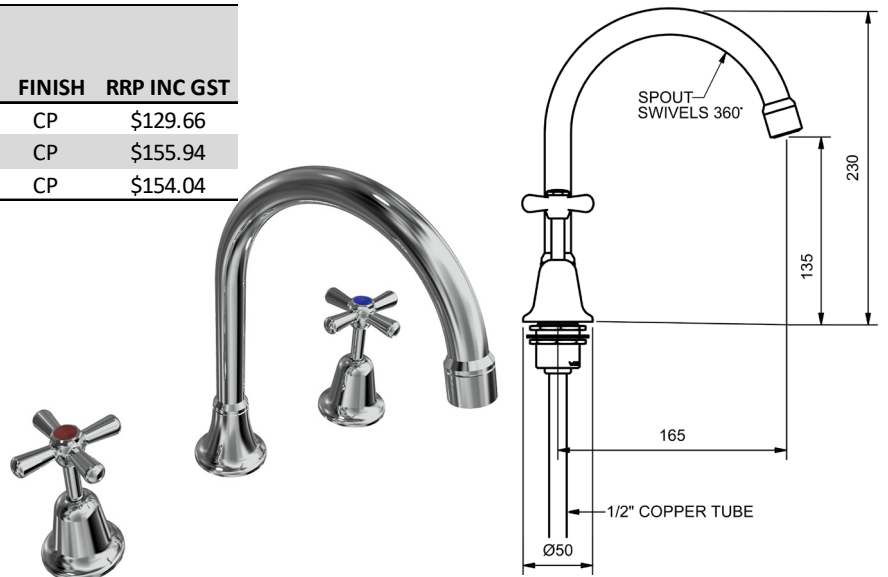

BATH SETS			
	MODEL	FINISH	RRP INC GST
JUMPER VALVE - CHROME	ECBHS	CP	\$77.98
3/4 TURN - CHROME	ECTTBHS	CP	\$102.54
RAMSEAL - CHROME	ECDRSBHS	CP	\$99.36

EASY CLEAN CROSS A/D SHOWER SETS

SHOWER SETS			
3 STAR WELS - 9.0 LPM	MODEL	FINISH	RRP INC GST
JUMPER VALVE - CHROME	ECSHS	CP	\$77.98
3/4 TURN - CHROME	ECTTSHS	CP	\$102.54
RAMSEAL - CHROME	ECDRSSHS	CP	\$99.36

EASY CLEAN CROSS HOB SINK SETS

HOB SINK SET			
4 STAR WELS - 7.5 LPM	MODEL	FINISH	RRP INC GST
JUMPER VALVE - CHROME	ECFBSSG	CP	\$129.66
3/4 TURN - CHROME	ECTTFBSSG	CP	\$155.94
RAMSEAL - CHROME	ECDRSFBSSG	CP	\$154.04

EASY CLEAN CROSS

MODEL CODE + FINISH CODE = ITEM CODE

RAM
TAPWARE

CHROME

EASY CLEAN CROSS VANITEE SINK SETS

VANITEE SINK SET

4 STAR WELS - 7.5 LPM	MODEL	FINISH	RRP INC GST
JUMPER VALVE - CHROME	ECFBVSSG	CP	\$213.43
3/4 TURN - CHROME	ECTTFBVSSG	CP	\$242.51
RAMSEAL - CHROME	ECDRSFBVSSG	CP	\$242.66