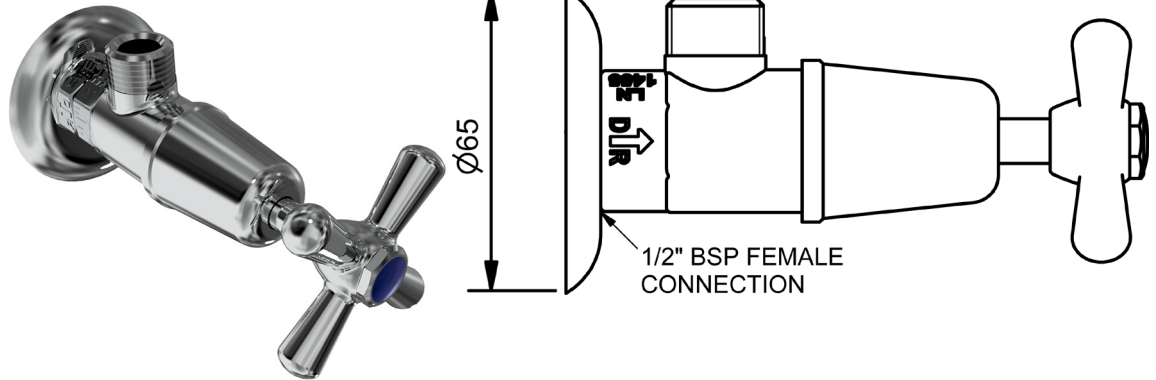

EASY CLEAN CROSS WASHING MACHINE COCK SETS

WASHING MACHINE SETS

	MODEL	FINISH	RRP INC GST
JUMPER VALVE - CHROME	ECWMC	CP	\$63.13
3/4 TURN - CHROME	ECTTWMC	CP	\$87.20
RAMSEAL - CHROME	ECDRSWMC	CP	\$83.66

CHROME

EASY CLEAN CROSS CISTERN COCKS

CISTERN COCKS			
	MODEL	FINISH	RRP INC GST
JUMPER VALVE - CHROME	ECCC	CP	\$47.81
3/4 TURN - CHROME	ECTTCC	CP	\$60.39
RAMSEAL - CHROME	ECDRSCC	CP	\$59.01

EASY CLEAN CROSS DELUXE BIB COCKS FEMALE