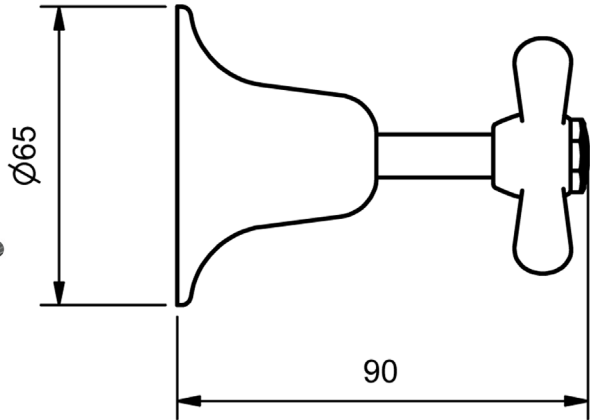

EASY CLEAN CROSS

MODEL CODE + FINISH CODE = ITEM CODE

RAM
TAPWARE

CHROME

EASY CLEAN CROSS WALL STOPS

WALL STOPS

	MODEL	FINISH	RRP INC GST
JUMPER VALVE - CHROME	ECWS	CP	\$51.78
3/4 TURN - CHROME	ECTWS	CP	\$92.48
RAMSEAL - CHROME	ECDRSWS	CP	\$88.76