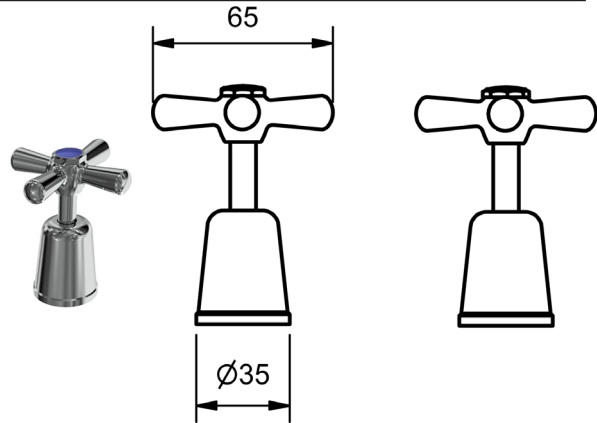

EASY CLEAN CROSS - BIB TOP ASSEMBLY

BIB TOP ASSEMBLIES

	MODEL	FINISH	RRP INC GST
JUMPER VALVE - CHROME	ECBITOP	CP	$51.78
3/4 TURN - CHROME	ECTTBITOP	CP	$92.48
RAMSEAL - CHROME	ECDRSBITOP	CP	$88.76