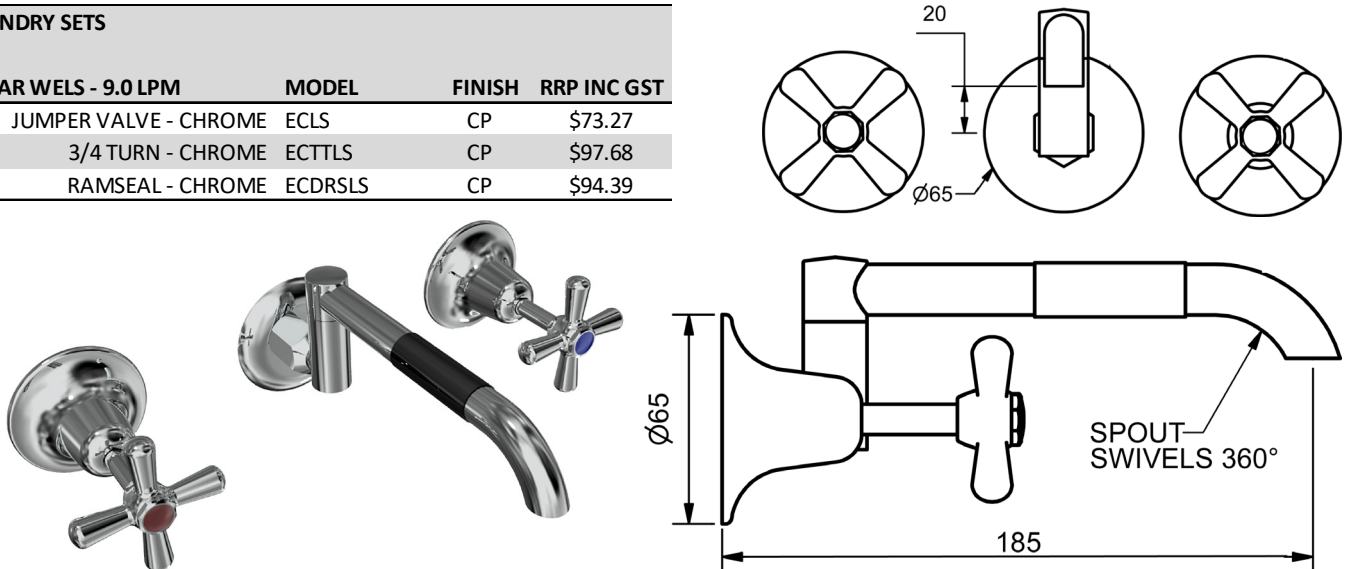

EASY CLEAN CROSS LAUNDRY SETS

LAUNDRY SETS			
3 STAR WELS - 9.0 LPM	MODEL	FINISH	RRP INC GST
JUMPER VALVE - CHROME	ECLS	CP	$73.27
3/4 TURN - CHROME	ECTTLS	CP	$97.68
RAMSEAL - CHROME	ECDRSL S	CP	$94.39