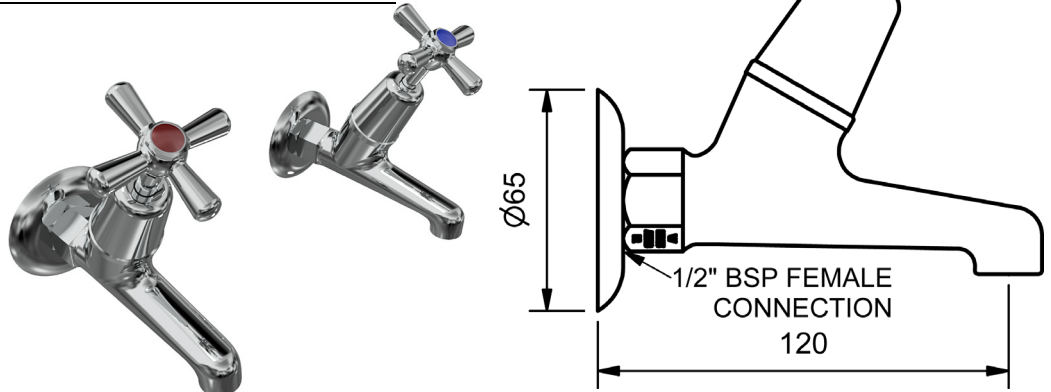

EASY CLEAN CROSS DELUXE BIB COCKS FEMALE

DELUXE BIB COCK FEMALE			
4 STAR WELS - 7.5 LPM	MODEL	FINISH	RRP INC GST
JUMPER VALVE - CHROME	ECBCF	CP	$116.86
3/4 TURN - CHROME	ECTTBCF	CP	$142.72
RAMSEAL - CHROME	ECDRSBCF	CP	$140.49