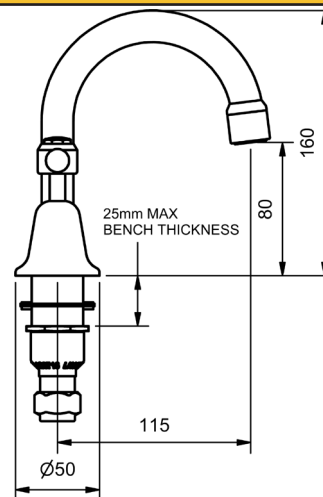

# DORSET LEVER

MODEL CODE + FINISH CODE = ITEM CODE

**RAM**  
TAPWARE

CHROME