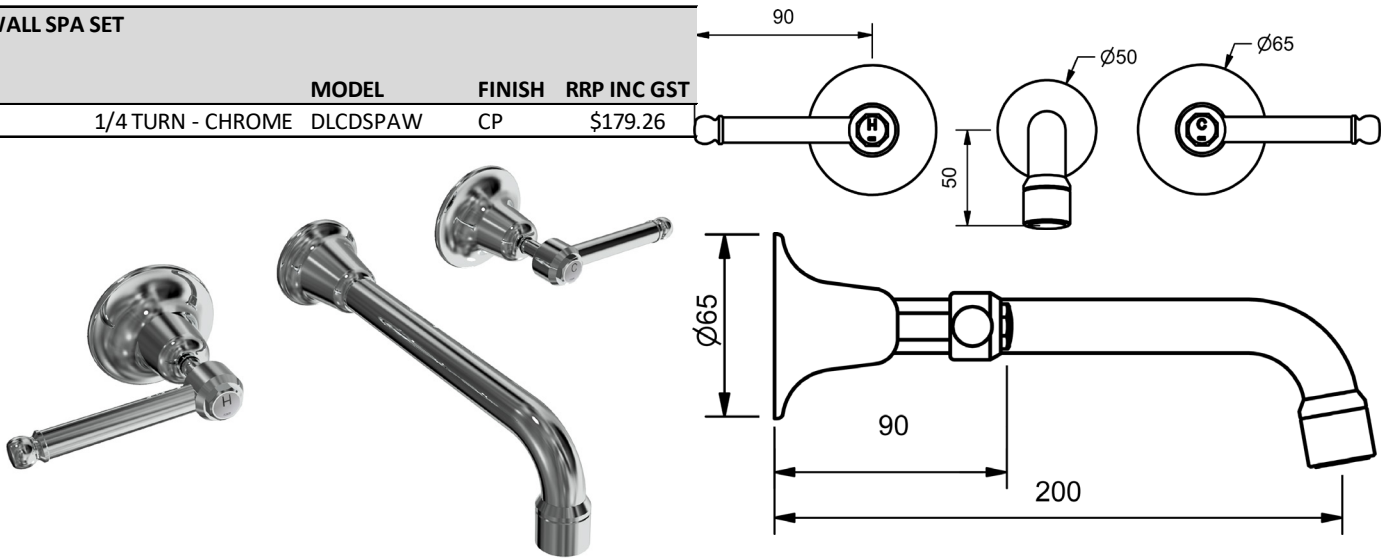

DORSET LEVER WALL SPA SETS

WALL SPA SET

	MODEL	FINISH	RRP INC GST
1/4 TURN - CHROME	DLCDSPAW	CP	$179.26