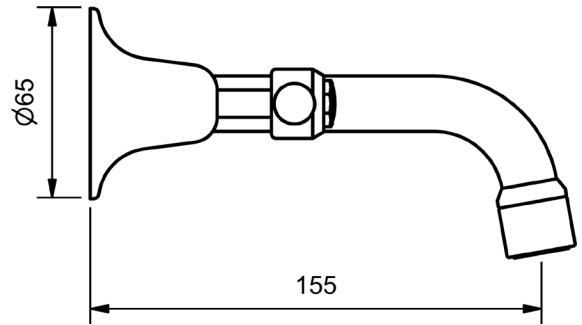

## DORSET LEVER BASIN SETS - SWIVEL SPOUT

BASIN SET		SWIVEL SPOUT		
4 STAR WELS - 7.5 LPM	MODEL	FINISH	RRP INC GST	
1/4 TURN - CHROME	DLCDBSAGS	CP	\$178.40	

BASIN SET		SWIVEL SPOUT		
6 STAR WELS - 4.5 LPM	MODEL	FINISH	RRP INC GST	
1/4 TURN - CHROME	DLCDBSAGS6	CP	\$178.40	

## DORSET LEVER BATH SETS

BATH SETS		SWIVEL SPOUT		
1/4 TURN - CHROME	MODEL	FINISH	RRP INC GST	
	DLCDBHS	CP	\$114.89	