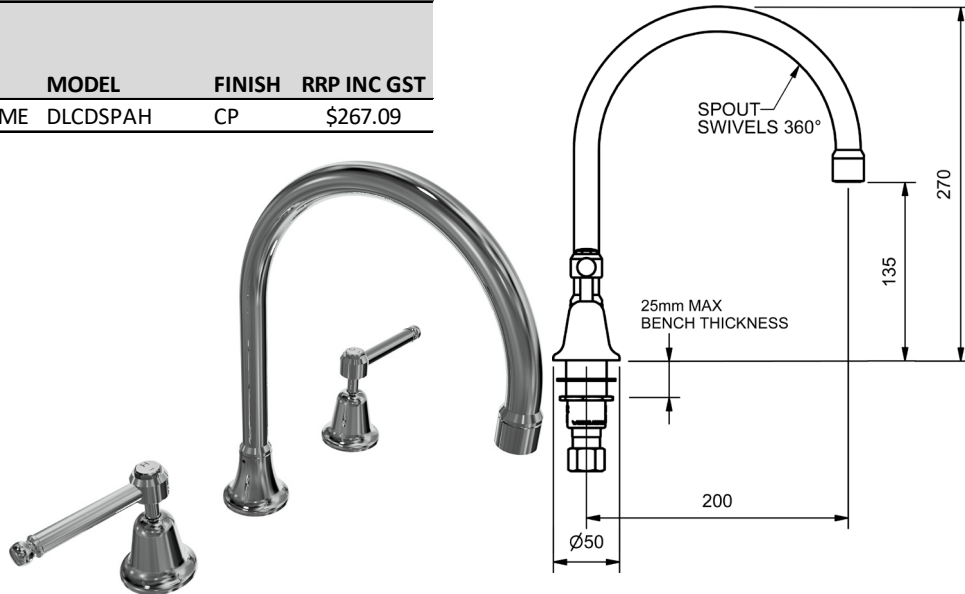

DORSET LEVER

MODEL CODE + FINISH CODE = ITEM CODE

RAM
TAPWARE

CHROME

DORSET LEVER HOB SPA SETS

HOB SPA SET

	MODEL	FINISH	RRP INC GST
1/4 TURN - CHROME	DLCDSPAH	CP	$267.09