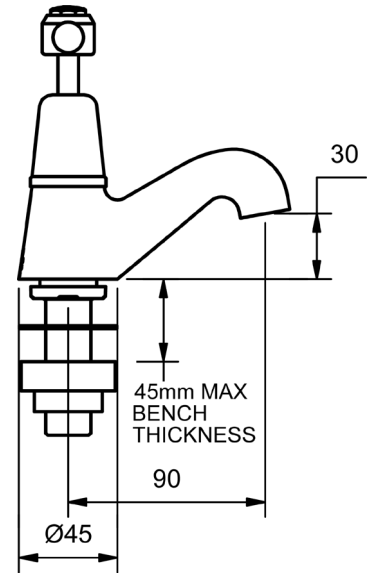

### LAUNDRY SETS

3 STAR WELS - 9.0 LPM	MODEL	FINISH	RRP INC GST
1/4 TURN - CHROME	DLCDLS	CP	\$110.03

CHROME

**DORSET LEVER PILLAR COCK SETS**

**PILLAR COCKS - PAIR**

4 STAR WELS - 7.5 LPM	MODEL	FINISH	RRP INC GST
1/4 TURN - CHROME	DLCDPC	CP	\$160.30