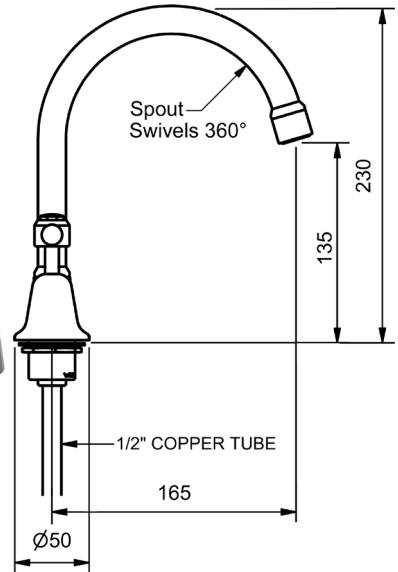

CHROME

DORSET LEVER HOB SINK SETS

HOB SINK SET TO SUIT STAINLESS STEEL

4 STAR WELS - 7.5 LPM	MODEL	FINISH	RRP INC GST
1/4 TURN - CHROME	DLCDFBSSG	CP	$168.29