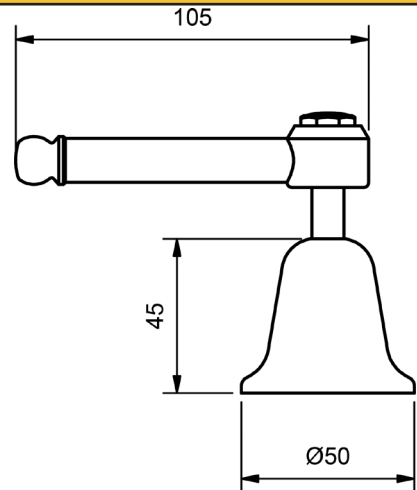

**DORSET LEVER WALL STOPS**

WALL STOPS			
	MODEL	FINISH	RRP INC GST
1/4 TURN - CHROME	DLCDWS	CP	\$87.82

**DORSET LEVER SINK/BASIN STOPS**

SINK/BASIN STOPS			
	MODEL	FINISH	RRP INC GST
1/4 TURN - CHROME	DLCDSSTOP	CP	\$87.82