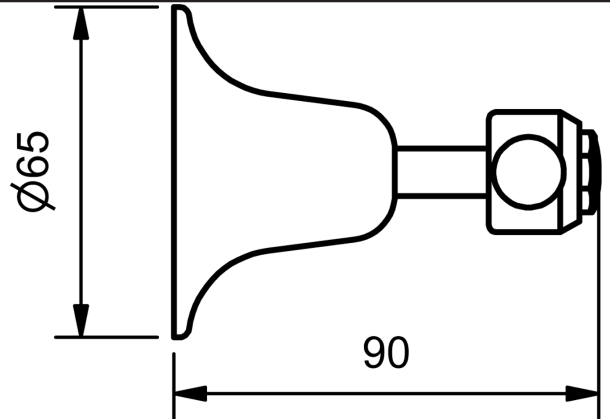

**DORSET LEVER WALL STOPS**

WALL STOPS			
	MODEL	FINISH	RRP INC GST
1/4 TURN - CHROME	DLCDWS	CP	\$87.82

**DORSET LEVER SINK/BASIN STOPS**

SINK/BASIN STOPS			
	MODEL	FINISH	RRP INC GST
1/4 TURN - CHROME	DLCDSSTOP	CP	\$87.82