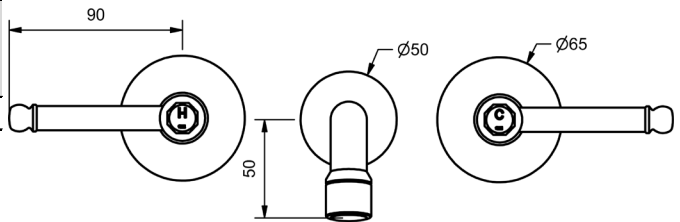

## DORSET LEVER BASIN SETS - SWIVEL SPOUT

BASIN SET		SWIVEL SPOUT		
4 STAR WELS - 7.5 LPM	MODEL	FINISH	RRP INC GST	
1/4 TURN - CHROME	DLCDBSAGS	CP	\$178.40	

BASIN SET		SWIVEL SPOUT		
6 STAR WELS - 4.5 LPM	MODEL	FINISH	RRP INC GST	
1/4 TURN - CHROME	DLCDBSAGS6	CP	\$178.40	

## DORSET LEVER BATH SETS

BATH SETS		SWIVEL SPOUT		
1/4 TURN - CHROME	MODEL	FINISH	RRP INC GST	
	DLCDBHS	CP	\$114.89	