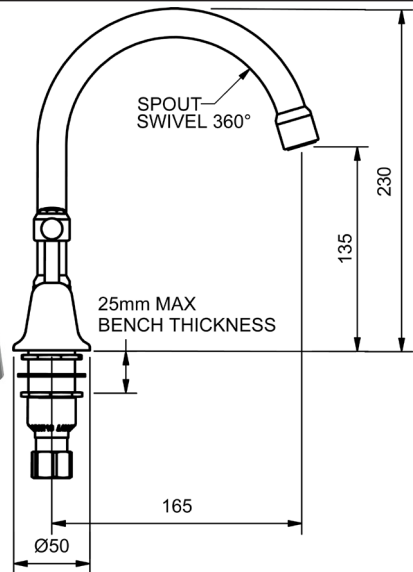

DORSET LEVER VANITEE SINK SETS

VANITEE SINK SET TO SUIT STONE BENCH

4 STAR WELS - 7.5 LPM	MODEL	FINISH	RRP INC GST
1/4 TURN - CHROME	DLCDFBVSSG	CP	$254.87