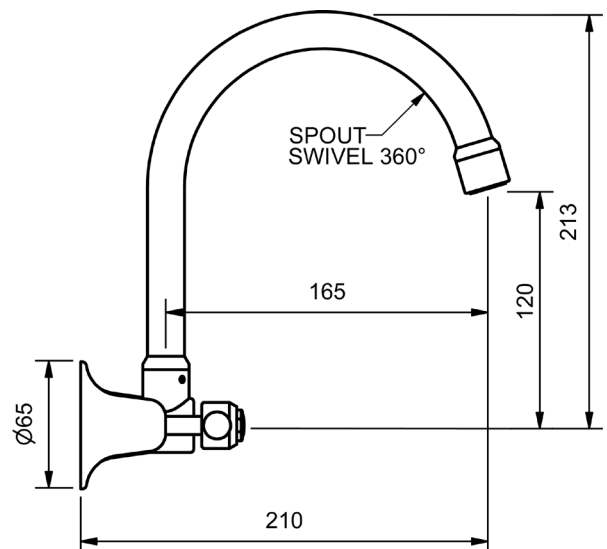

DORSET LEVER WALL SINK OR LAUNDRY SETS

WALL SINK/LAUNDRY SET

4 STAR WELS - 7.5 LPM	MODEL	FINISH	RRP INC GST
1/4 TURN - CHROME	DLCDWSSG	CP	$140.60