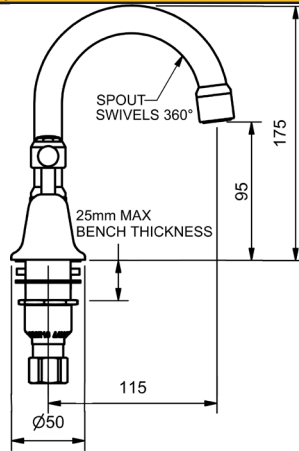

DORSET LEVER

MODEL CODE + FINISH CODE = ITEM CODE

RAM
TAPWARE

CHROME

DORSET LEVER BASIN SETS - SWIVEL SPOUT

BASIN SET		SWIVEL SPOUT		
4 STAR WELS - 7.5 LPM	MODEL	FINISH	RRP INC GST	
1/4 TURN - CHROME	DLCDBSAGS	CP	$178.40