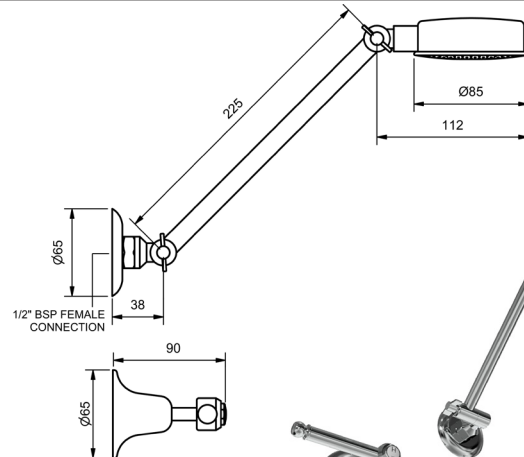

DORSET LEVER A/D SHOWER SETS

ALL DIRECTIONAL SHOWER SET		SWIVEL SPOUT		
3 STAR WELS 9.0 LPM	MODEL	FINISH	RRP INC GST	
1/4 TURN - CHROME	DLCDSHS	CP	$114.89