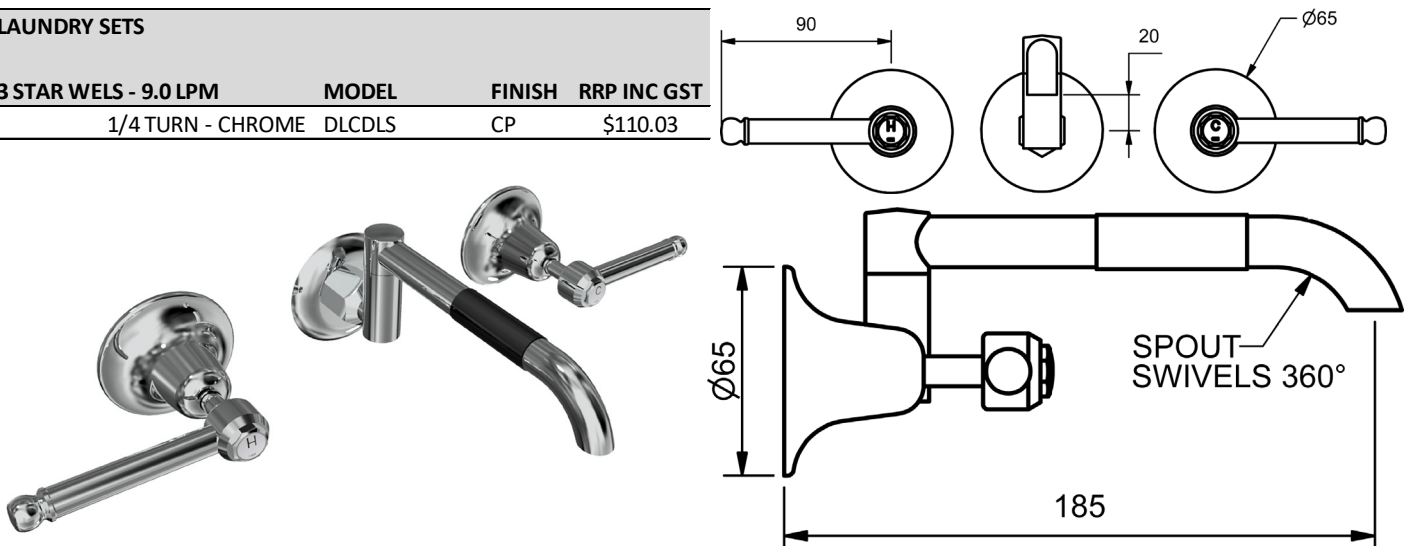

DORSET LEVER LAUNDRY SETS

LAUNDRY SETS

3 STAR WELS - 9.0 LPM	MODEL	FINISH	RRP INC GST
1/4 TURN - CHROME	DLCDLS	CP	$110.03