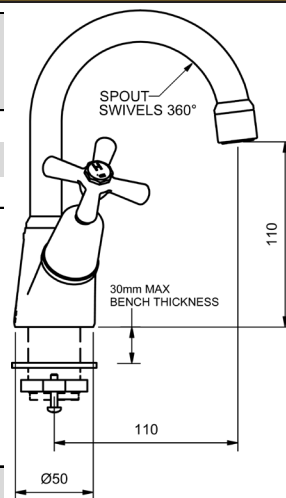

DORSET CROSS TWIN BASIN MIXERS

TWIN BASIN MIXER				
4 STAR WELS - 7.5 LPM	MODEL	FINISH	RRP	INC GST
JUMPER VALVE - CHROME	DTWB	CP	$197.02	
3/4 TURN - CHROME	DCDTWB	CP	$225.55	
RAMSEAL - CHROME	ECDRSTWB	CP	$225.30