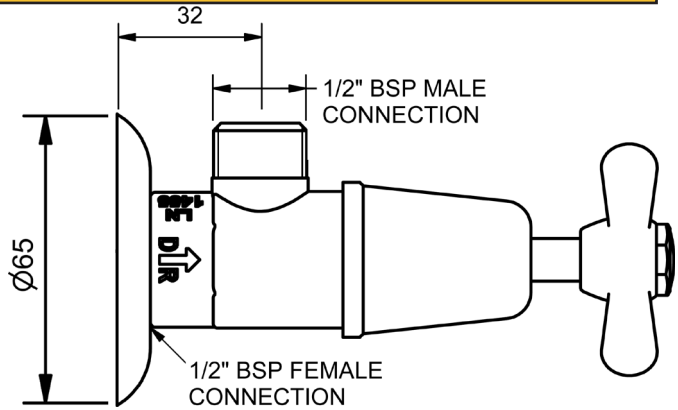

DORSET CROSS

MODEL CODE + FINISH CODE = ITEM CODE

RAM
TAPWARE

CHROME

DORSET CROSS CISTERN COCKS

CISTERN COCKS

	MODEL	FINISH	RRP INC GST
JUMPER VALVE - CHROME	DCC	CP	$47.81
3/4 TURN - CHROME	DCDCC	CP	$60.39
RAMSEAL - CHROME	ECDRSCC	CP	$59.01