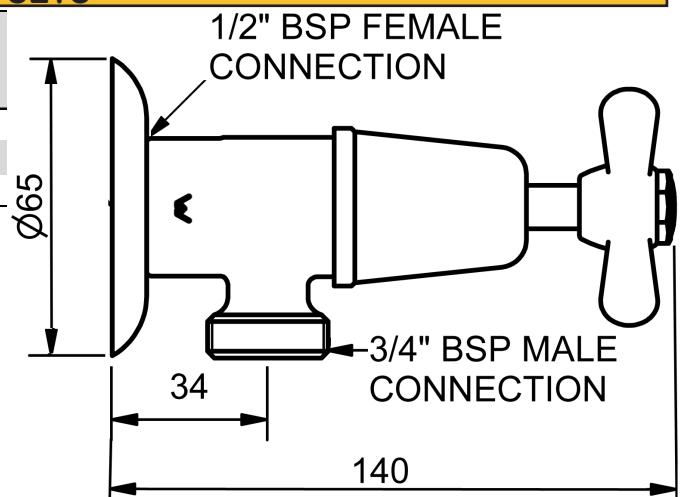

CHROME

DORSET CROSS SWIVEL PILLAR TAPS

SWIVEL PILLAR TAP				
4 STAR WELS - 7.5 LPM	MODEL	FINISH	RRP	INC GST
JUMPER VALVE - CHROME	DPT	CP	$116.00	
3/4 TURN - CHROME	DCDPT	CP	$130.86	
RAMSEAL - CHROME	ECDRSPT	CP	$131.17	

DORSET CROSS PILLAR COCK SETS

PILLAR COCKS - PAIR				
4 STAR WELS - 7.5 LPM	MODEL	FINISH	RRP	INC GST
JUMPER VALVE - CHROME	DPC	CP	$121.94	
3/4 TURN - CHROME	DCDPC	CP	$147.96	
RAMSEAL - CHROME	ECDRSPC	CP	$145.86	

DORSET CROSS WASHING MACHINE COCK SETS

WASHING MACHINE COCKS - PAIR				
	MODEL	FINISH	RRP	INC GST
JUMPER VALVE - CHROME	DWMC	CP	$63.13	
3/4 TURN - CHROME	DCDWMC	CP	$87.20	
RAMSEAL - CHROME	ECDRSWMC	CP	$83.66