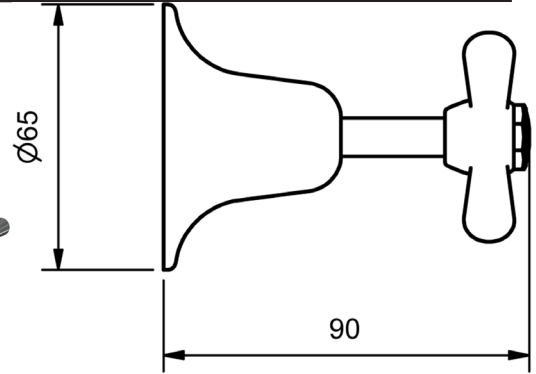

DORSET CROSS

MODEL CODE + FINISH CODE = ITEM CODE

RAM
TAPWARE

CHROME

DORSET CROSS WALL STOPS

WALL STOPS

	MODEL	FINISH	RRP INC GST
JUMPER VALVE - CHROME	DWS	CP	$51.78
3/4 TURN - CHROME	DCDWS	CP	$92.48
RAMSEAL - CHROME	ECDRSWS	CP	$88.76