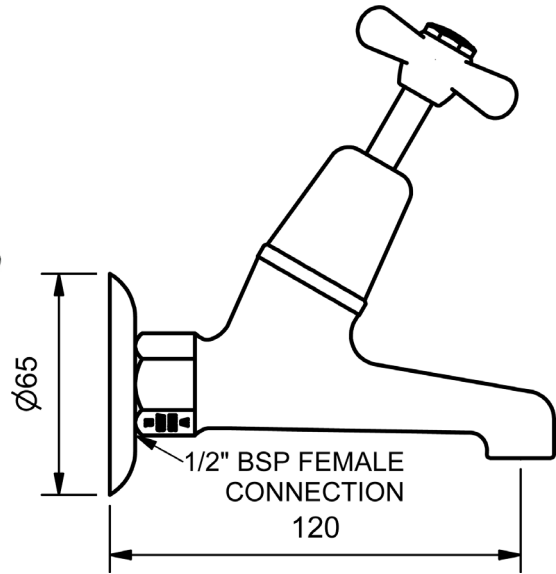

DORSET CROSS DELUXE BIB COCKS FEMALE

DELUXE BIB COCK - FEMALE

4 STAR WELS - 7.5 LPM	MODEL	FINISH	RRP INC GST
JUMPER VALVE - CHROME	DBCF	CP	$116.86
3/4 TURN - CHROME	DCDBCF	CP	$142.72
RAMSEAL - CHROME	ECDRSBCF	CP	$140.49