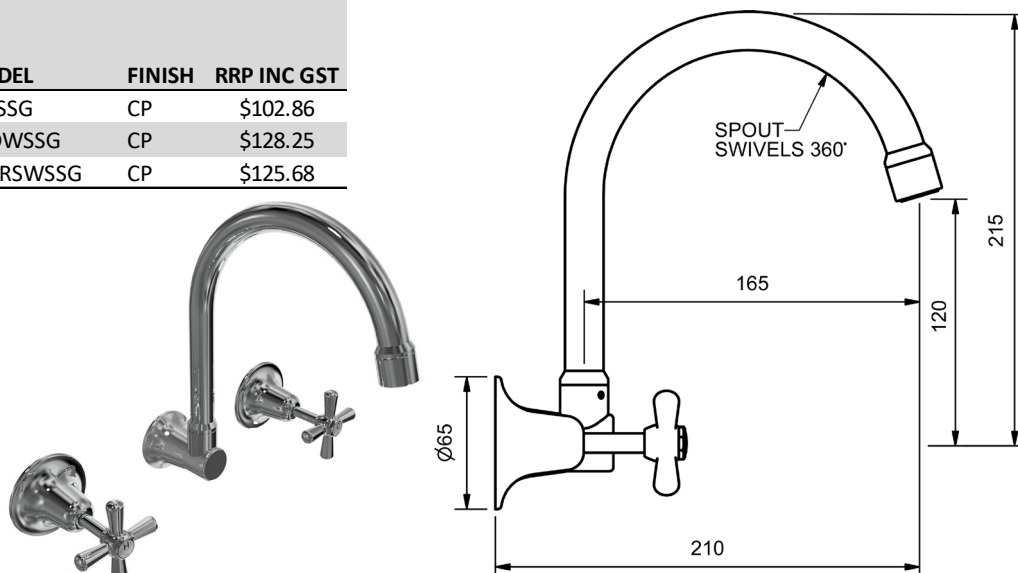

DORSET CROSS WALL SINK OR LAUNDRY SETS

WALL SINK/LAUNDRY SET

4 STAR WELS - 7.5 LPM	MODEL	FINISH	RRP INC GST
JUMPER VALVE - CHROME	DWSSG	CP	$102.86
3/4 TURN - CHROME	DCDWSSG	CP	$128.25
RAMSEAL - CHROME	ECDRSWSSG	CP	$125.68