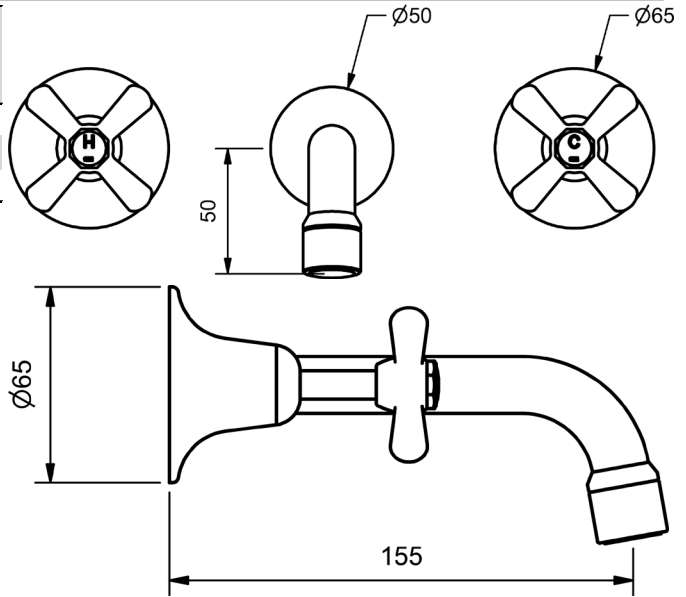

DORSET CROSS

MODEL CODE + FINISH CODE = ITEM CODE

RAM
TAPWARE

CHROME

DORSET CROSS BATH SETS

BATH SETS			
	MODEL	FINISH	RRP INC GST
JUMPER VALVE - CHROME	DBHS	CP	$77.98
3/4 TURN - CHROME	DCDBHS	CP	$102.54
RAMSEAL - CHROME	ECDRSBHS	CP	$99.36