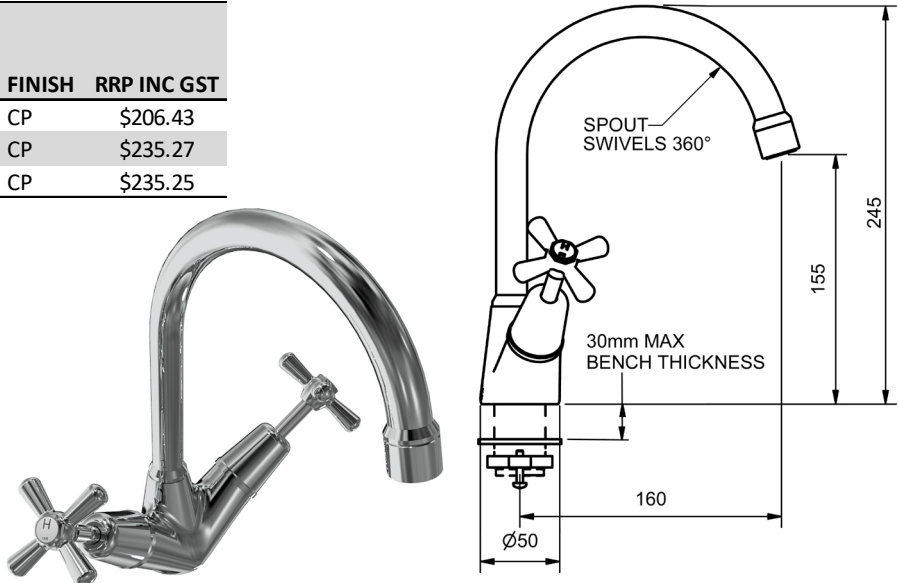

DORSET CROSS TWIN SINK MIXER SETS

TWIN SINK MIXER

4 STAR WELS - 7.5 LPM	MODEL	FINISH	RRP INC GST
JUMPER VALVE - CHROME	DTWS	CP	$206.43
3/4 TURN - CHROME	DCDTWS	CP	$235.27
RAMSEAL - CHROME	ECDRSTWS	CP	$235.25