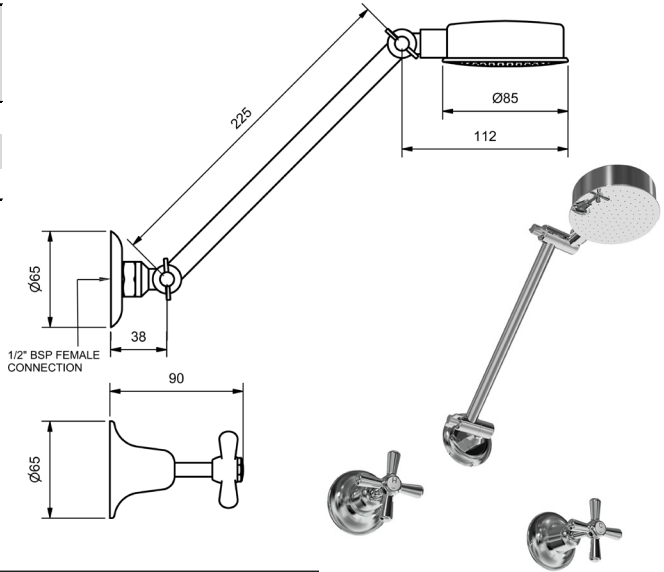

DORSET CROSS A/D SHOWER SETS

ALL DIRECTIONAL SHOWER SET			
3 STAR WELS 9.0 LPM	MODEL	FINISH	RRP INC GST
JUMPER VALVE - CHROME	DSHS	CP	$77.98
3/4 TURN - CHROME	DCDSHS	CP	$102.54
RAMSEAL - CHROME	ECDRSSH	CP	$99.36