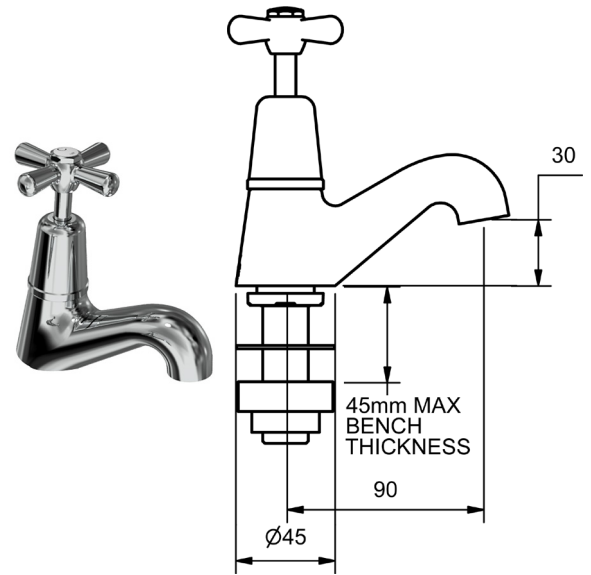

DORSET CROSS PILLAR COCK SETS

PILLAR COCKS - PAIR				
4 STAR WELS - 7.5 LPM	MODEL	FINISH	RRP	INC GST
JUMPER VALVE - CHROME	DPC	CP	$121.94	
3/4 TURN - CHROME	DCDPC	CP	$147.96	
RAMSEAL - CHROME	ECDRSPC	CP	$145.86	

DORSET CROSS WASHING MACHINE COCK SETS

WASHING MACHINE COCKS - PAIR				
	MODEL	FINISH	RRP	INC GST
JUMPER VALVE - CHROME	DWMC	CP	$63.13	
3/4 TURN - CHROME	DCDWMC	CP	$87.20	
RAMSEAL - CHROME	ECDRSWMC	CP	$83.66