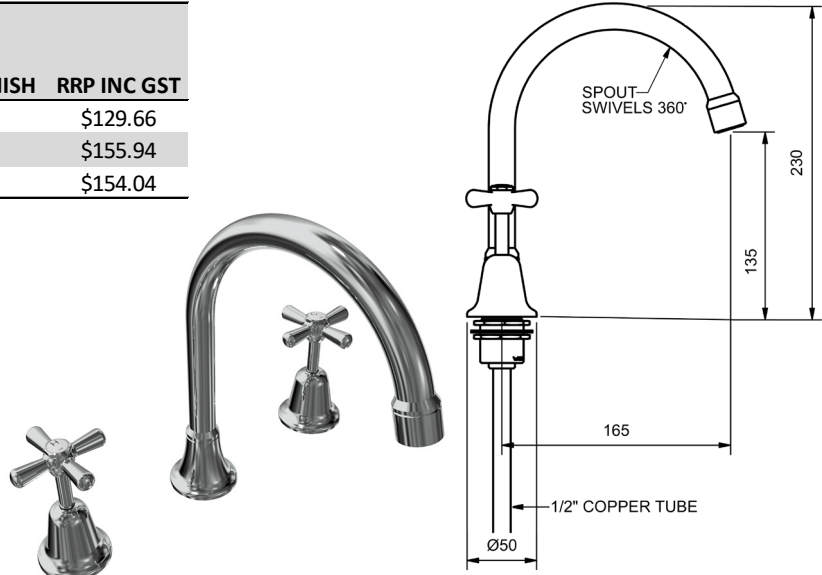

DORSET CROSS HOB SINK SETS

HOB SINK SET TO SUIT STAINLESS STEEL			
4 STAR WELS - 7.5 LPM	MODEL	FINISH	RRP INC GST
JUMPER VALVE - CHROME	DFBSSG	CP	$129.66
3/4 TURN - CHROME	DCDFBSSG	CP	$155.94
RAMSEAL - CHROME	ECDRFBSSG	CP	$154.04