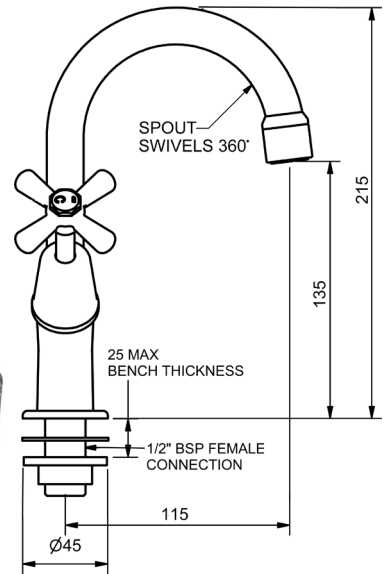

CHROME

**DORSET CROSS SWIVEL PILLAR TAPS**

SWIVEL PILLAR TAP				
4 STAR WELS - 7.5 LPM	MODEL	FINISH	RRP	INC GST
JUMPER VALVE - CHROME	DPT	CP	\$116.00	
3/4 TURN - CHROME	DCDPT	CP	\$130.86	
RAMSEAL - CHROME	ECDRSPT	CP	\$131.17	