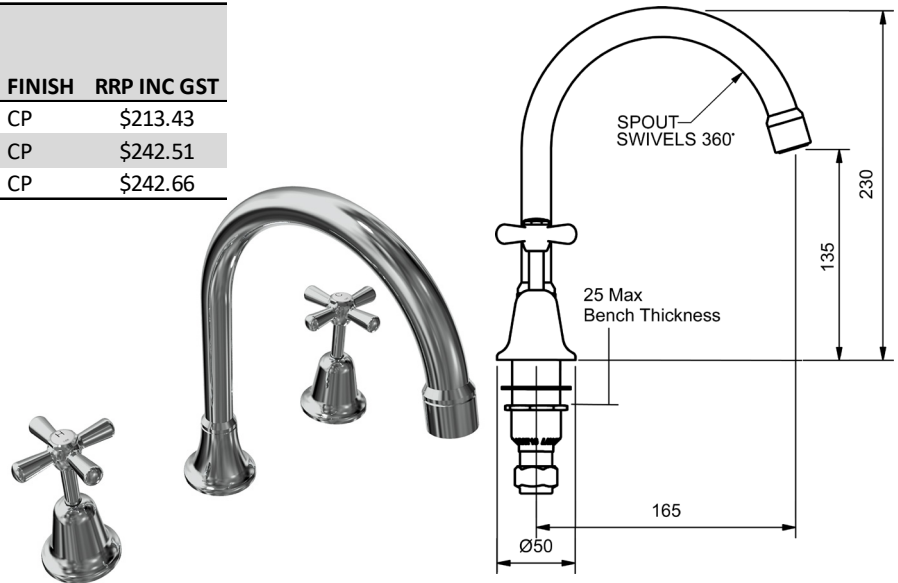

## DORSET CROSS A/D SHOWER SETS

ALL DIRECTIONAL SHOWER SET			
3 STAR WELS 9.0 LPM	MODEL	FINISH	RRP INC GST
JUMPER VALVE - CHROME	DSHS	CP	\$77.98
3/4 TURN - CHROME	DCDSHS	CP	\$102.54
RAMSEAL - CHROME	ECDRSSH	CP	\$99.36

## DORSET CROSS HOB SINK SETS

HOB SINK SET TO SUIT STAINLESS STEEL			
4 STAR WELS - 7.5 LPM	MODEL	FINISH	RRP INC GST
JUMPER VALVE - CHROME	DFBSSG	CP	\$129.66
3/4 TURN - CHROME	DCDFBSSG	CP	\$155.94
RAMSEAL - CHROME	ECDRFBSSG	CP	\$154.04

CHROME

**DORSET CROSS VANITEE SINK SETS**

**VANITEE SINK SET TO SUIT STONE BENCH**

4 STAR WELS - 7.5 LPM	MODEL	FINISH	RRP INC GST
JUMPER VALVE - CHROME	DFBVSSG	CP	\$213.43
3/4 TURN - CHROME	DCDFBVSSG	CP	\$242.51
RAMSEAL - CHROME	ECDRSFBVSSG	CP	\$242.66