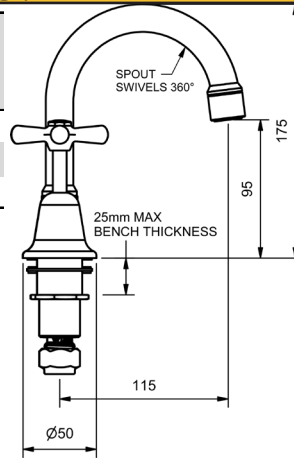

CHROME

DORSET CROSS BASIN SETS - SWIVEL SPOUT

BASIN SET				
SWIVEL SPOUT				
4 STAR WELS - 7.5 LPM	MODEL	FINISH	RRP	INC GST
JUMPER VALVE - CHROME	DBSAGS	CP	$139.38	
3/4 TURN - CHROME	DCDBSAGS	CP	$166.63	
RAMSEAL - CHROME	ECDRSBSAGS	CP	$161.40