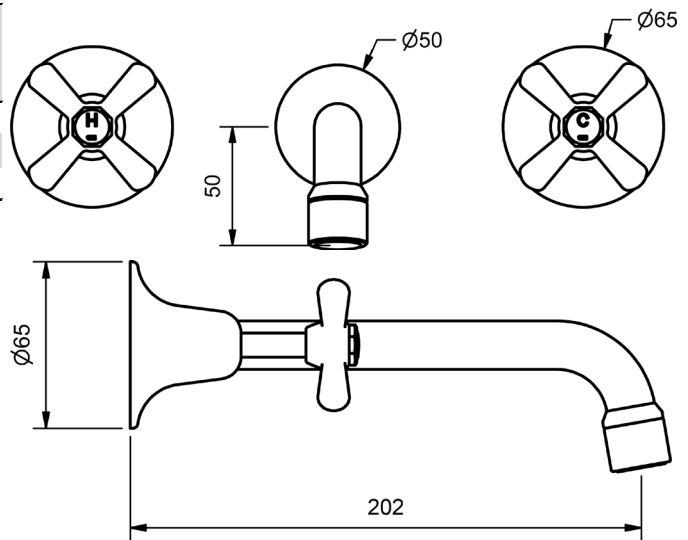

DORSET CROSS

MODEL CODE + FINISH CODE = ITEM CODE

RAM
TAPWARE

CHROME

DORSET CROSS HOB SPA SETS

HOB SPA SET

	MODEL	FINISH	RRP INC GST
JUMPER VALVE - CHROME	DSPA	CP	$225.27
3/4 TURN - CHROME	DCDSPA	CP	$254.74
RAMSEAL - CHROME	ECDRSPA	CP	$255.18

DORSET CROSS WALL SPA SETS

WALL SPA SET

	MODEL	FINISH	RRP INC GST
JUMPER VALVE - CHROME	DSPA	CP	$140.28
3/4 TURN - CHROME	DCDSPA	CP	$166.91
RAMSEAL - CHROME	ECDRSPA	CP	$165.26

DORSET CROSS LAUNDRY SETS

LAUNDRY SETS

3 STAR WELS - 9.0 LPM	MODEL	FINISH	RRP INC GST
JUMPER VALVE - CHROME	DLS	CP	$73.27
3/4 TURN - CHROME	DCDLS	CP	$97.68
RAMSEAL - CHROME	ECDLS	CP	$94.39

ALL PRICES ARE RRP INCLUDING GST