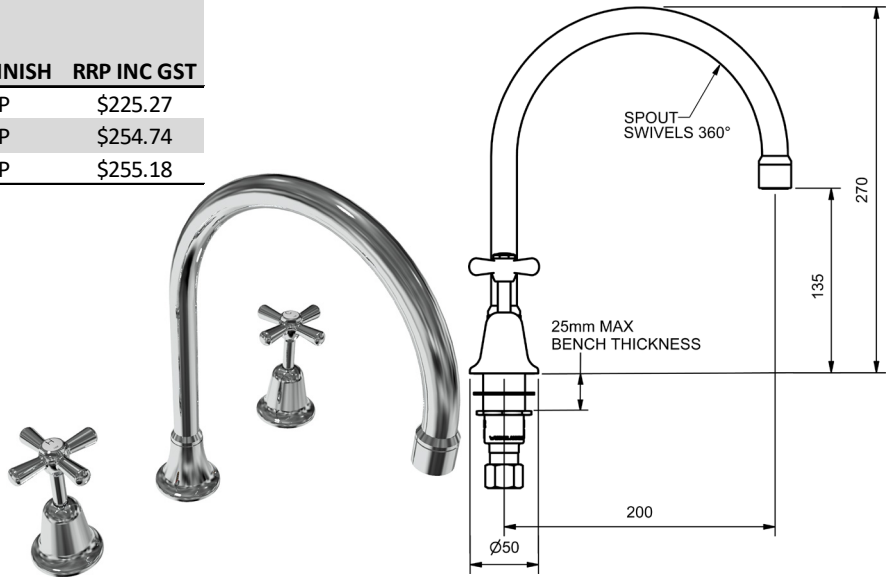

DORSET CROSS

MODEL CODE + FINISH CODE = ITEM CODE

RAM
TAPWARE

CHROME

DORSET CROSS HOB SPA SETS

HOB SPA SET

	MODEL	FINISH	RRP INC GST
JUMPER VALVE - CHROME	DSPA	CP	$225.27
3/4 TURN - CHROME	DCDSPA	CP	$254.74
RAMSEAL - CHROME	ECDRSPA	CP	$255.18

DORSET CROSS WALL SPA SETS

WALL SPA SET

	MODEL	FINISH	RRP INC GST
JUMPER VALVE - CHROME	DSPA	CP	$140.28
3/4 TURN - CHROME	DCDSPA	CP	$166.91
RAMSEAL - CHROME	ECDRSPA	CP	$165.26