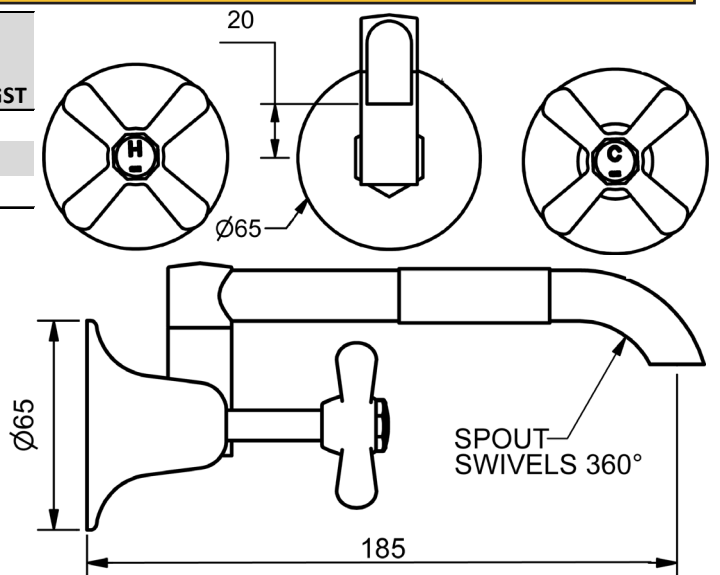

DORSET CROSS LAUNDRY SETS

LAUNDRY SETS

3 STAR WELS - 9.0 LPM	MODEL	FINISH	RRP INC GST
JUMPER VALVE - CHROME	DLS	CP	$73.27
3/4 TURN - CHROME	DCDLS	CP	$97.68
RAMSEAL - CHROME	ECDLS	CP	$94.39