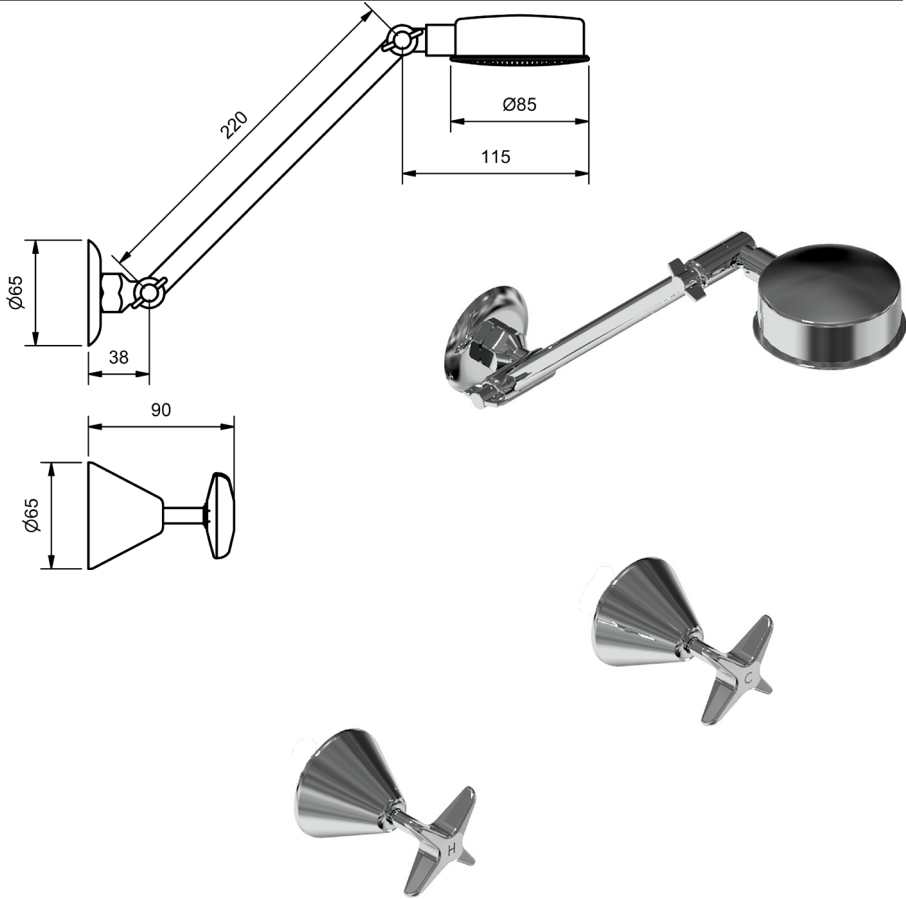

ALL PRICES ARE RRP INCLUDING GST