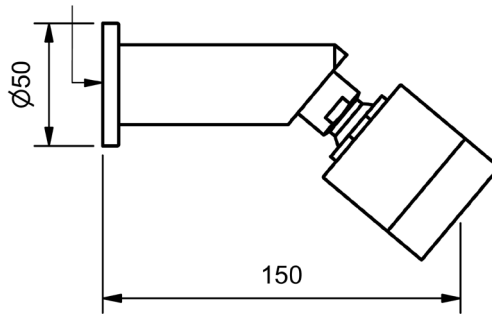

AURORA STAR SILENO SHOWER SETS

SILENO SHOWER SET
3/4 TURN CERAMIC
3 STAR WELS - 9.0 LPM

MODEL	FINISH	RRP INC GST
CHROME AUSCDSHSH CP		$204.44
BRUSHED CHROME AUSCDSHSH BC		$429.81
BRUSHED NICKEL AUSCDSHSH BN		$429.81
SATIN CHROME AUSCDSHSH SC		$367.00
BRUSHED BLACK SAPPHIRE AUSCDSHSH BBS		$429.81
GUNMETAL AUSCDSHSH GM		$367.00
MATT BLACK AUSCDSHSH MB		$367.00
MATT WHITE & CHROME AUSCDSHSH MWC		$426.80
WHITE & CHROME AUSCDSHSH WHC		$426.80
GOLD AUSCDSHSH GP		$661.56
BRUSHED GOLD AUSCDSHSH BG		$673.47

SILENO SHOWER SET
RAMSEAL
3 STAR WELS - 9.0 LPM

MODEL	FINISH	RRP INC GST
CHROME AUSSSHSH CP		$203.92
BRUSHED CHROME AUSSSHSH BC		$434.65
BRUSHED NICKEL AUSSSHSH BN		$434.65
SATIN CHROME AUSSSHSH SC		$370.35
BRUSHED BLACK SAPPHIRE AUSSSHSH BBS		$434.65
GUNMETAL AUSSSHSH GM		$370.35
MATT BLACK AUSSSHSH MB		$370.35
MATT WHITE & CHROME AUSSSHSH MWC		$431.58
WHITE & CHROME AUSSSHSH WHC		$431.58
GOLD AUSSSHSH GP		$655.52
BRUSHED GOLD AUSSSHSH BG		$667.92

SILENO SHOWER SET
JUMPER VALVE
3 STAR WELS - 9.0 LPM

MODEL	FINISH	RRP INC GST
CHROME AUSSHSH CP		$184.94
BRUSHED CHROME AUSSHSH BC		$412.50
BRUSHED NICKEL AUSSHSH BN		$412.50
SATIN CHROME AUSSHSH SC		$349.12
BRUSHED BLACK SAPPHIRE AUSSHSH BBS		$412.50
GUNMETAL AUSSHSH GM		$349.12
MATT BLACK AUSSHSH MB		$349.12
MATT WHITE & CHROME AUSSHSH MWC		$409.36
WHITE & CHROME AUSSHSH WHC		$409.36
GOLD AUSSHSH GP		$637.27
BRUSHED GOLD AUSSHSH BG		$651.29

1/2" BSP FEMALE CONNECTION