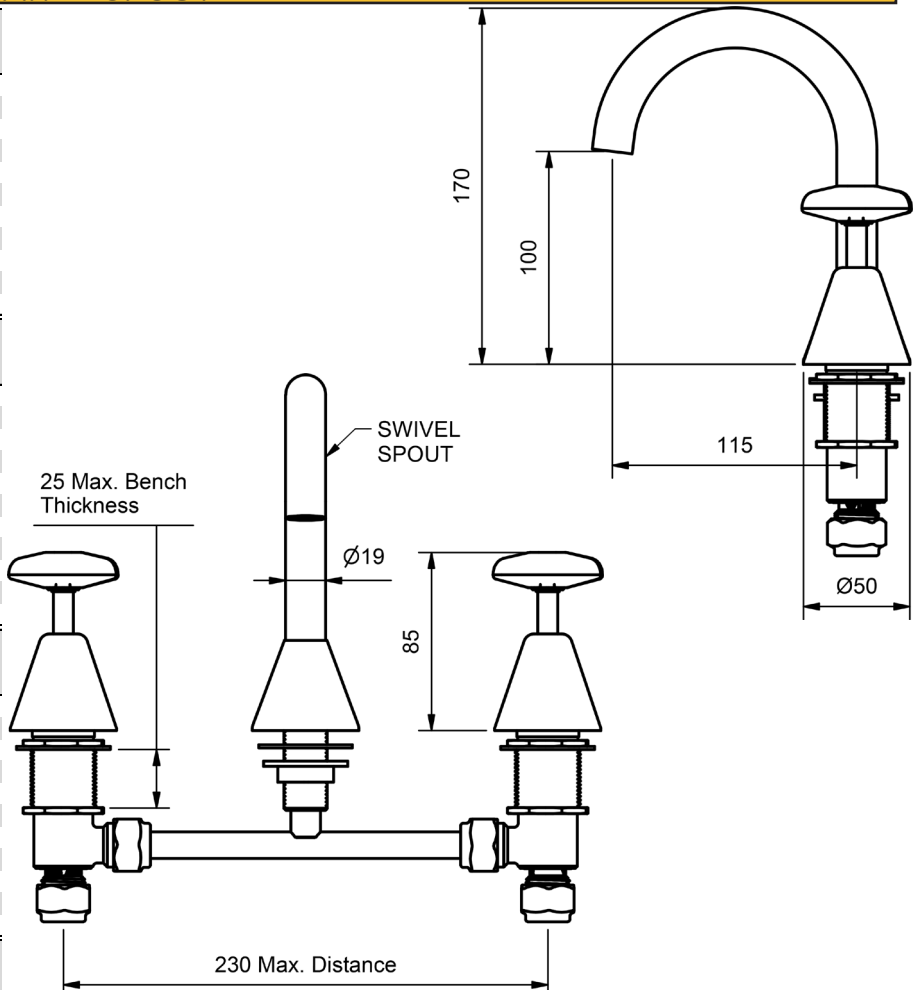

AURORA STAR BASIN SETS - FIXED SPOUT

BASIN SET
3/4 TURN CERAMIC - FIXED SPOUT

4 STAR WELS - 7.5 LPM	MODEL	FINISH	RRP INC GST
CHROME	AUSCDBSA	CP	$216.88
BRUSHED CHROME	AUSCDBSA	BC	$378.00
BRUSHED NICKEL	AUSCDBSA	BN	$378.00
SATIN CHROME	AUSCDBSA	SC	$333.63
BRUSHED BLACK SAPPHIRE	AUSCDBSA	BBS	$378.00
GUNMETAL	AUSCDBSA	GM	$333.63
MATT BLACK	AUSCDBSA	MB	$333.63
MATT WHITE & CHROME	AUSCDBSA	MWC	$402.17
WHITE & CHROME	AUSCDBSA	WHC	$402.17
GOLD	AUSCDBSA	GP	$530.21
BRUSHED GOLD	AUSCDBSA	BG	$533.46

BASIN SET
3/4 TURN CERAMIC - FIXED SPOUT

6 STAR WELS - 4.5 LPM	MODEL	FINISH	RRP INC GST
CHROME	AUSCDBSA6	CP	$216.88
BRUSHED CHROME	AUSCDBSA6	BC	$378.00
BRUSHED NICKEL	AUSCDBSA6	BN	$378.00
SATIN CHROME	AUSCDBSA6	SC	$333.63
BRUSHED BLACK SAPPHIRE	AUSCDBSA6	BBS	$378.00
GUNMETAL	AUSCDBSA6	GM	$333.63
MATT BLACK	AUSCDBSA6	MB	$333.63
MATT WHITE & CHROME	AUSCDBSA6	MWC	$402.17
WHITE & CHROME	AUSCDBSA6	WHC	$402.17
GOLD	AUSCDBSA6	GP	$530.21
BRUSHED GOLD	AUSCDBSA6	BG	$533.46

BASIN SET
RAMSEAL - FIXED SPOUT

4 STAR WELS - 7.5 LPM	MODEL	FINISH	RRP INC GST
CHROME	AUSRSBSA	CP	$216.66
BRUSHED CHROME	AUSRSBSA	BC	$381.61
BRUSHED NICKEL	AUSRSBSA	BN	$381.61
SATIN CHROME	AUSRSBSA	SC	$336.18
BRUSHED BLACK SAPPHIRE	AUSRSBSA	BBS	$381.61
GUNMETAL	AUSRSBSA	GM	$336.18
MATT BLACK	AUSRSBSA	MB	$336.18
MATT WHITE & CHROME	AUSRSBSA	MWC	$406.35
WHITE & CHROME	AUSRSBSA	WHC	$406.35
GOLD	AUSRSBSA	GP	$524.17
BRUSHED GOLD	AUSRSBSA	BG	$527.92