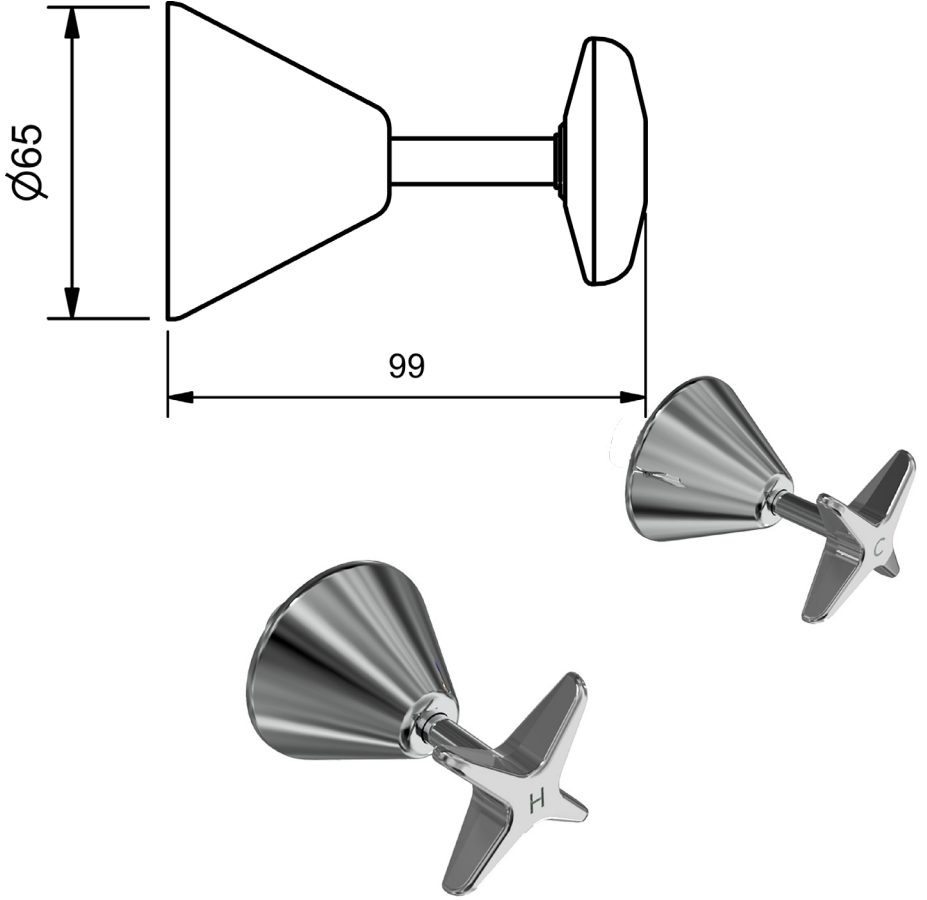

WALL TOP ASSEMBLY JUMPER VALVE

		FINISH	RRP INC GST
CHROME	AUSWS	CP	$95.86
BRUSHED CHROME	AUSWS	BC	$207.88
BRUSHED NICKEL	AUSWS	BN	$207.88
SATIN CHROME	AUSWS	SC	$171.54
BRUSHED BLACK SAPPHIRE	AUSWS	BBS	$207.88
GUNMETAL	AUSWS	GM	$171.54
MATT BLACK	AUSWS	MB	$171.54
MATT WHITE & CHROME	AUSWS	MWC	$245.54
WHITE & CHROME	AUSWS	WHC	$245.54
GOLD	AUSWS	GP	$296.07
BRUSHED GOLD	AUSWS	BG	$309.65

AURORA STAR SINK/BASIN STOPS

BASIN/SINK TOP ASSEMBLY 3/4 TURN CERAMIC

	MODEL	FINISH	RRP INC GST
CHROME	AUSCDSSTOP	CP	$116.04
BRUSHED CHROME	AUSCDSSTOP	BC	$226.93
BRUSHED NICKEL	AUSCDSSTOP	BN	$226.93
SATIN CHROME	AUSCDSSTOP	SC	$191.04
BRUSHED BLACK SAPPHIRE	AUSCDSSTOP	BBS	$226.93
GUNMETAL	AUSCDSSTOP	GM	$191.04
MATT BLACK	AUSCDSSTOP	MB	$191.04
MATT WHITE & CHROME	AUSCDSSTOP	MWC	$264.25
WHITE & CHROME	AUSCDSSTOP	WHC	$264.25
GOLD	AUSCDSSTOP	GP	$320.08
BRUSHED GOLD	AUSCDSSTOP	BG	$331.83

BASIN/SINK TOP ASSEMBLY RAMSEAL

	MODEL	FINISH	RRP INC GST
CHROME	AUSRSSTOP	CP	$113.40
BRUSHED CHROME	AUSRSSTOP	BC	$226.94
BRUSHED NICKEL	AUSRSSTOP	BN	$226.94
SATIN CHROME	AUSRSSTOP	SC	$190.20
BRUSHED BLACK SAPPHIRE	AUSRSSTOP	BBS	$226.94
GUNMETAL	AUSRSSTOP	GM	$190.20
MATT BLACK	AUSRSSTOP	MB	$190.20
MATT WHITE & CHROME	AUSRSSTOP	MWC	$265.15
WHITE & CHROME	AUSRSSTOP	WHC	$265.15
GOLD	AUSRSSTOP	GP	$314.04
BRUSHED GOLD	AUSRSSTOP	BG	$326.28

BASIN/SINK TOP ASSEMBLY JUMPER VALVE

		FINISH	RRP INC GST
CHROME	AUSSSTOP	CP	$95.86
BRUSHED CHROME	AUSSSTOP	BC	$207.88
BRUSHED NICKEL	AUSSSTOP	BN	$207.88
SATIN CHROME	AUSSSTOP	SC	$171.54
BRUSHED BLACK SAPPHIRE	AUSSSTOP	BBS	$207.88
GUNMETAL	AUSSSTOP	GM	$171.54
MATT BLACK	AUSSSTOP	MB	$171.54
MATT WHITE & CHROME	AUSSSTOP	MWC	$245.54
WHITE & CHROME	AUSSSTOP	WHC	$245.54
GOLD	AUSSSTOP	GP	$296.07
BRUSHED GOLD	AUSSSTOP	BG	$309.65