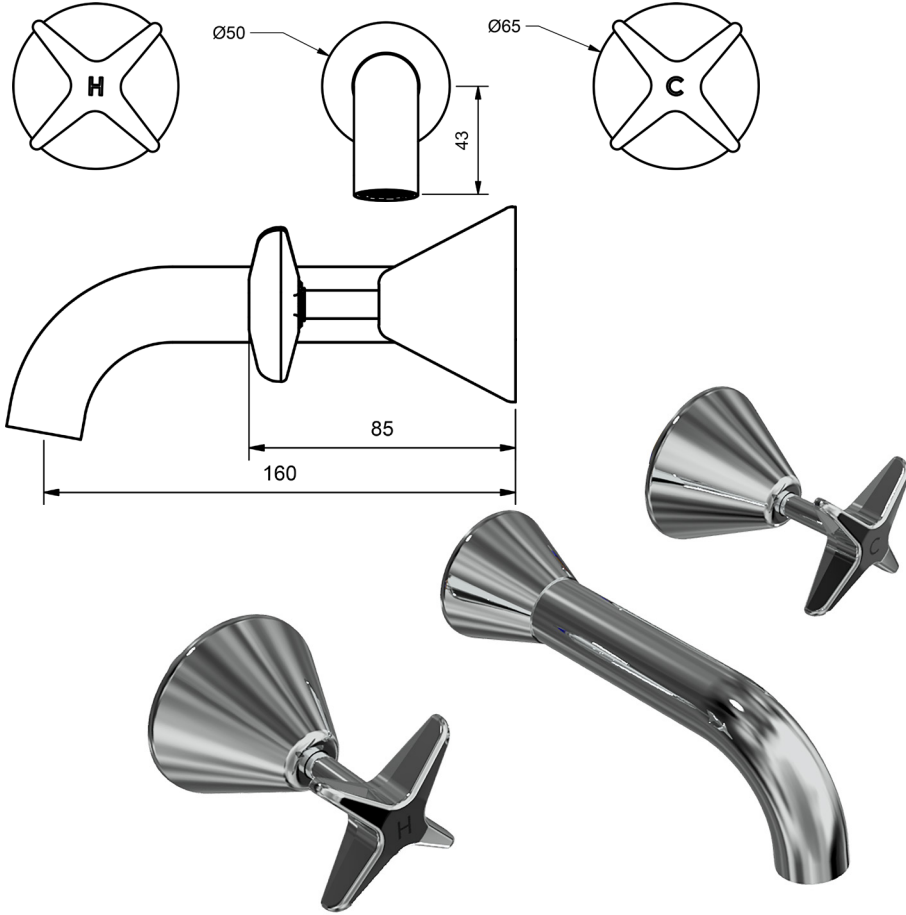

AURORA STAR A/D SHOWER SETS

ALL DIRECTIONAL SHOWER SET 3/4 TURN CERAMIC				
3 STAR WELS - 9.0 LPM	MODEL	FINISH	RRP	INC GST
CHROME	AUSCDSHS	CP	$181.59	

ALL DIRECTIONAL SHOWER SET RAMSEAL				
3 STAR WELS - 9.0 LPM	MODEL	FINISH	RRP	INC GST
CHROME	AUSRSSHS	CP	$180.52	

ALL DIRECTIONAL SHOWER SET JUMPER VALVE				
3 STAR WELS - 9.0 LPM	MODEL	FINISH	RRP	INC GST
CHROME	AUSSHS	CP	$162.01