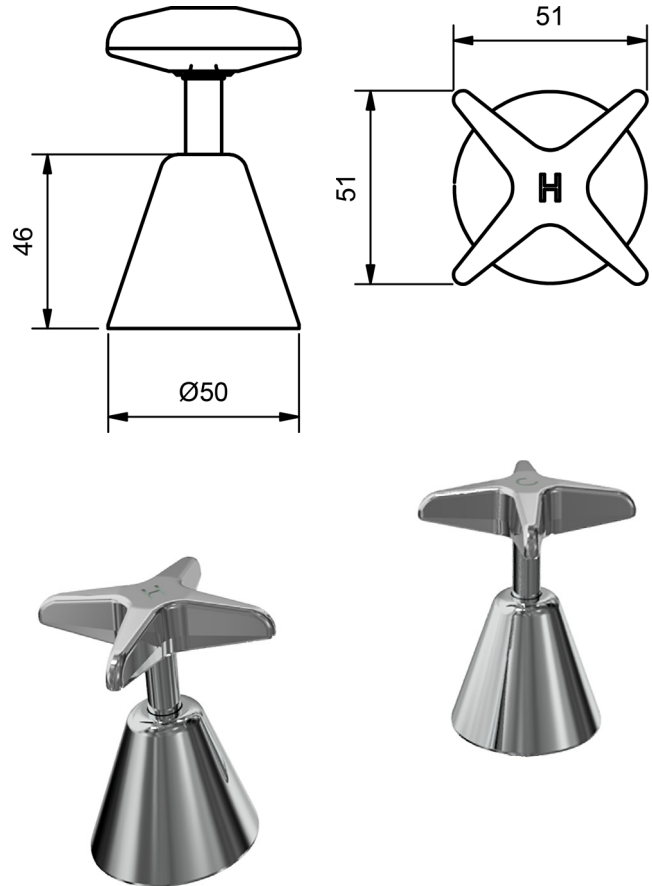

AURORA STAR

MODEL CODE + FINISH CODE = ITEM CODE

RAM
TAPWARE

AURORA STAR WALL STOPS

WALL TOP ASSEMBLY 3/4 TURN CERAMIC

	MODEL	FINISH	RRP INC GST
CHROME	AUSCDWS	CP	$116.04
BRUSHED CHROME	AUSCDWS	BC	$226.93
BRUSHED NICKEL	AUSCDWS	BN	$226.93
SATIN CHROME	AUSCDWS	SC	$191.04
BRUSHED BLACK SAPPHIRE	AUSCDWS	BBS	$226.93
GUNMETAL	AUSCDWS	GM	$191.04
MATT BLACK	AUSCDWS	MB	$191.04
MATT WHITE & CHROME	AUSCDWS	MWC	$264.25
WHITE & CHROME	AUSCDWS	WHC	$264.25
GOLD	AUSCDWS	GP	$320.08
BRUSHED GOLD	AUSCDWS	BG	$331.83

WALL TOP ASSEMBLY RAMSEAL

	MODEL	FINISH	RRP INC GST
CHROME	AUSRSWS	CP	$113.40
BRUSHED CHROME	AUSRSWS	BC	$226.94
BRUSHED NICKEL	AUSRSWS	BN	$226.94
SATIN CHROME	AUSRSWS	SC	$190.20
BRUSHED BLACK SAPPHIRE	AUSRSWS	BBS	$226.94
GUNMETAL	AUSRSWS	GM	$190.20
MATT BLACK	AUSRSWS	MB	$190.20
MATT WHITE & CHROME	AUSRSWS	MWC	$265.15
WHITE & CHROME	AUSRSWS	WHC	$265.15
GOLD	AUSRSWS	GP	$314.04
BRUSHED GOLD	AUSRSWS	BG	$326.28

WALL TOP ASSEMBLY JUMPER VALVE

		FINISH	RRP INC GST
CHROME	AUSWS	CP	$95.86
BRUSHED CHROME	AUSWS	BC	$207.88
BRUSHED NICKEL	AUSWS	BN	$207.88
SATIN CHROME	AUSWS	SC	$171.54
BRUSHED BLACK SAPPHIRE	AUSWS	BBS	$207.88
GUNMETAL	AUSWS	GM	$171.54
MATT BLACK	AUSWS	MB	$171.54
MATT WHITE & CHROME	AUSWS	MWC	$245.54
WHITE & CHROME	AUSWS	WHC	$245.54
GOLD	AUSWS	GP	$296.07
BRUSHED GOLD	AUSWS	BG	$309.65

AURORA STAR SINK/BASIN STOPS

BASIN/SINK TOP ASSEMBLY 3/4 TURN CERAMIC