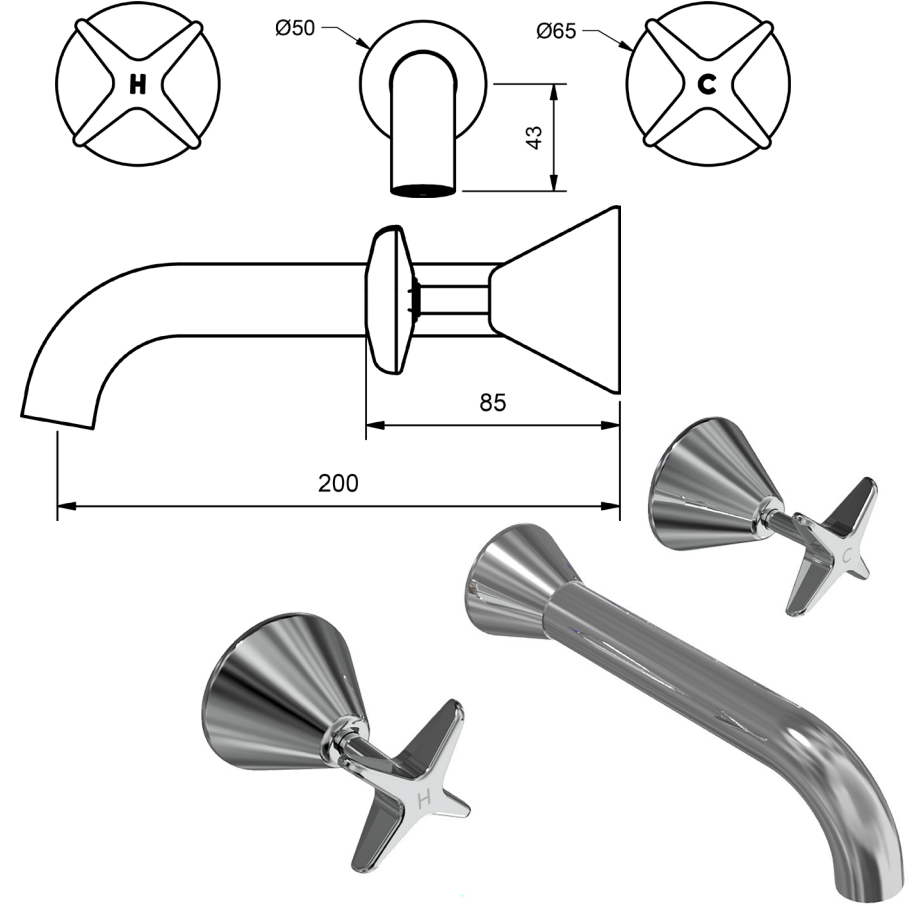

AURORA STAR WALL SPA SETS

WALL SPA SET 3/4 TURN CERAMIC			
	MODEL	FINISH	RRP INC GST
	CHROME	AUSCDSPA	CP $169.14
	BRUSHED CHROME	AUSCDSPA	BC $330.15
	BRUSHED NICKEL	AUSCDSPA	BN $330.15
	SATIN CHROME	AUSCDSPA	SC $285.78
	BRUSHED BLACK SAPPHIRE	AUSCDSPA	BBS $330.15
	GUNMETAL	AUSCDSPA	GM $285.78
	MATT BLACK	AUSCDSPA	MB $285.78
	MATT WHITE & CHROME	AUSCDSPA	MWC $354.45
	WHITE & CHROME	AUSCDSPA	WHC $354.45
	GOLD	AUSCDSPA	GP $475.31
	BRUSHED GOLD	AUSCDSPA	BG $483.17

WALL SPA SET RAMSEAL			
	MODEL	FINISH	RRP INC GST
	CHROME	AUSRSSPA	CP $167.79
	BRUSHED CHROME	AUSRSSPA	BC $332.63
	BRUSHED NICKEL	AUSRSSPA	BN $332.63
	SATIN CHROME	AUSRSSPA	SC $287.20
	BRUSHED BLACK SAPPHIRE	AUSRSSPA	BBS $332.63
	GUNMETAL	AUSRSSPA	GM $287.20
	MATT BLACK	AUSRSSPA	MB $287.20
	MATT WHITE & CHROME	AUSRSSPA	MWC $357.49
	WHITE & CHROME	AUSRSSPA	WHC $357.49
	GOLD	AUSRSSPA	GP $469.27
	BRUSHED GOLD	AUSRSSPA	BG $477.63

WALL SPA SET JUMPER VALVE			
	MODEL	FINISH	RRP INC GST
	CHROME	AUSSPA	CP $149.45
	BRUSHED CHROME	AUSSPA	BC $311.93
	BRUSHED NICKEL	AUSSPA	BN $311.93
	SATIN CHROME	AUSSPA	SC $267.16
	BRUSHED BLACK SAPPHIRE	AUSSPA	BBS $311.93
	GUNMETAL	AUSSPA	GM $267.16
	MATT BLACK	AUSSPA	MB $267.16
	MATT WHITE & CHROME	AUSSPA	MWC $336.44
	WHITE & CHROME	AUSSPA	WHC $336.44
	GOLD	AUSSPA	GP $451.15
	BRUSHED GOLD	AUSSPA	BG $460.99