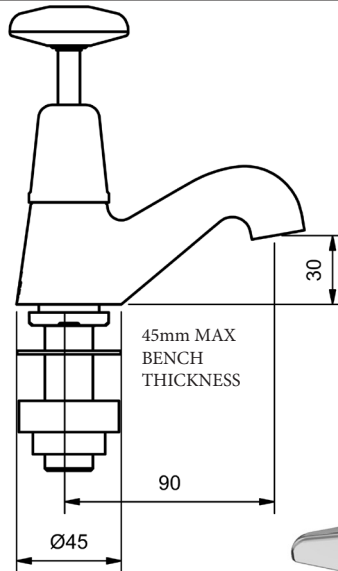

ALL PRICES ARE RRP INCLUDING GST