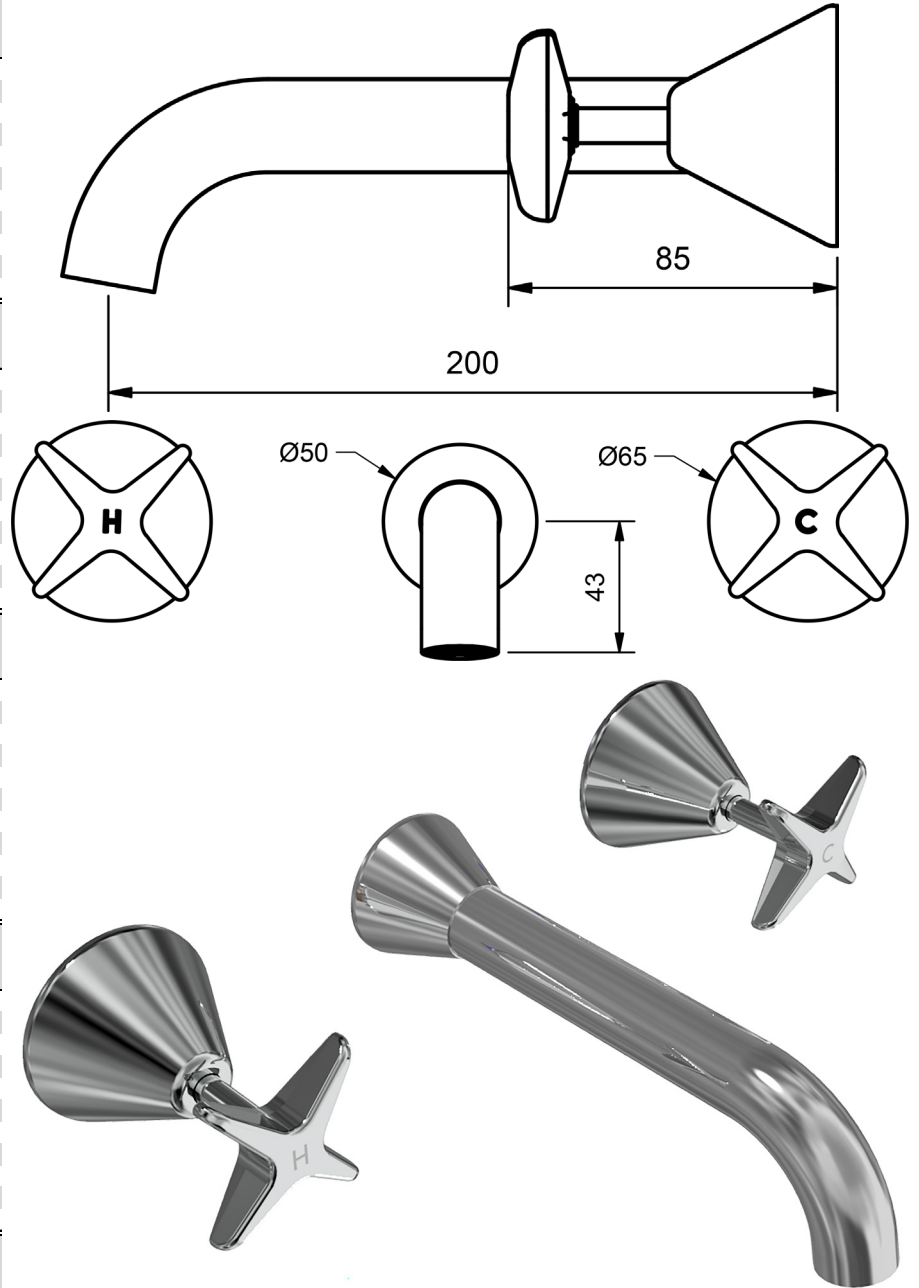

AURORA STAR WALL BASIN SETS

WALL BASIN SET
3/4 TURN CERAMIC
4 STAR WELS - 7.5 LPM

MODEL	FINISH	RRP INC GST
CHROME AUSCDWBSA CP		$174.41
BRUSHED CHROME AUSCDWBSA BC		$335.42
BRUSHED NICKEL AUSCDWBSA BN		$335.42
SATIN CHROME AUSCDWBSA SC		$291.04
BRUSHED BLACK SAPPHIRE AUSCDWBSA BBS		$335.42
GUNMETAL AUSCDWBSA GM		$291.04
MATT BLACK AUSCDWBSA MB		$291.04
MATT WHITE & CHROME AUSCDWBSA MWC		$359.71
WHITE & CHROME AUSCDWBSA WHC		$359.71
GOLD AUSCDWBSA GP		$481.35
BRUSHED GOLD AUSCDWBSA BG		$488.72

WALL BASIN SET
3/4 TURN CERAMIC
6 STAR WELS - 4.5 LPM

MODEL	FINISH	RRP INC GST
CHROME AUSCDWBSA6 CP		$174.41
BRUSHED CHROME AUSCDWBSA6 BC		$335.42
BRUSHED NICKEL AUSCDWBSA6 BN		$335.42
SATIN CHROME AUSCDWBSA6 SC		$291.04
BRUSHED BLACK SAPPHIRE AUSCDWBSA6 BBS		$335.42
GUNMETAL AUSCDWBSA6 GM		$291.04
MATT BLACK AUSCDWBSA6 MB		$291.04
MATT WHITE & CHROME AUSCDWBSA6 MWC		$359.71
WHITE & CHROME AUSCDWBSA6 WHC		$359.71
GOLD AUSCDWBSA6 GP		$481.35
BRUSHED GOLD AUSCDWBSA6 BG		$488.72

WALL BASIN SET
RAMSEAL
4 STAR WELS - 7.5 LPM

MODEL	FINISH	RRP INC GST
CHROME AUSRSWBSA CP		$173.17
BRUSHED CHROME AUSRSWBSA BC		$338.01
BRUSHED NICKEL AUSRSWBSA BN		$338.01
SATIN CHROME AUSRSWBSA SC		$292.58
BRUSHED BLACK SAPPHIRE AUSRSWBSA BBS		$338.01
GUNMETAL AUSRSWBSA GM		$292.58
MATT BLACK AUSRSWBSA MB		$292.58
MATT WHITE & CHROME AUSRSWBSA MWC		$362.89
WHITE & CHROME AUSRSWBSA WHC		$362.89
GOLD AUSRSWBSA GP		$475.31
BRUSHED GOLD AUSRSWBSA BG		$483.17