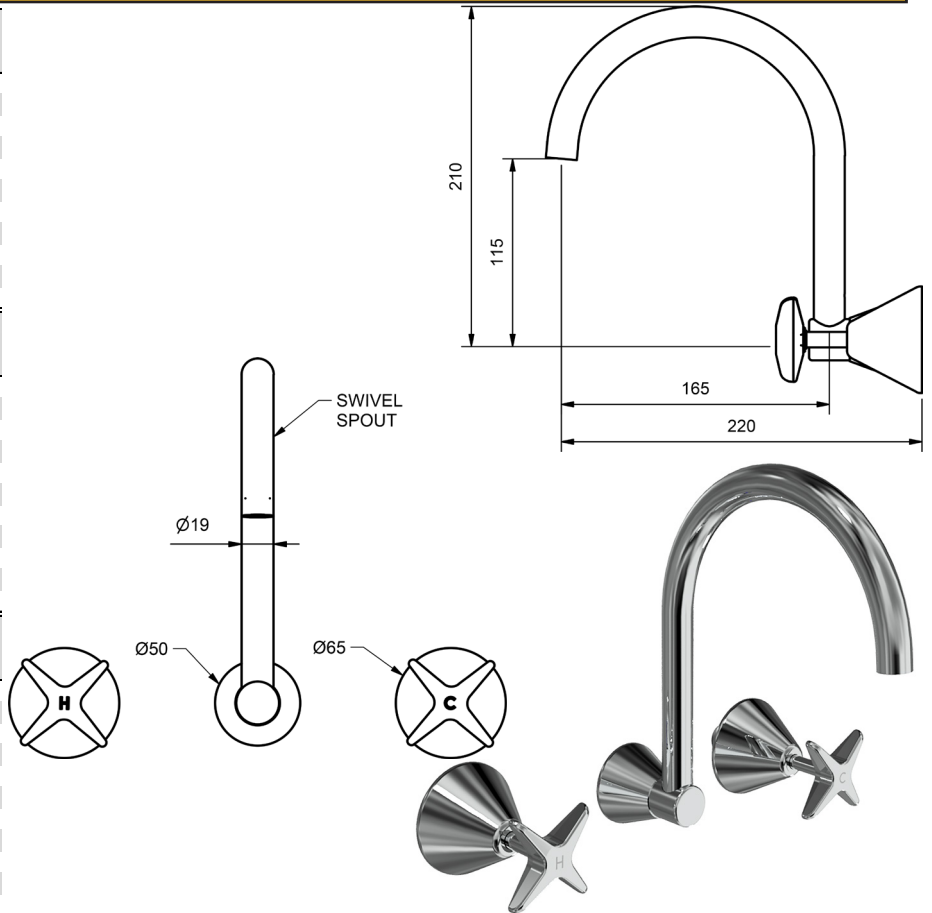

ALL PRICES ARE RRP INCLUDING GST