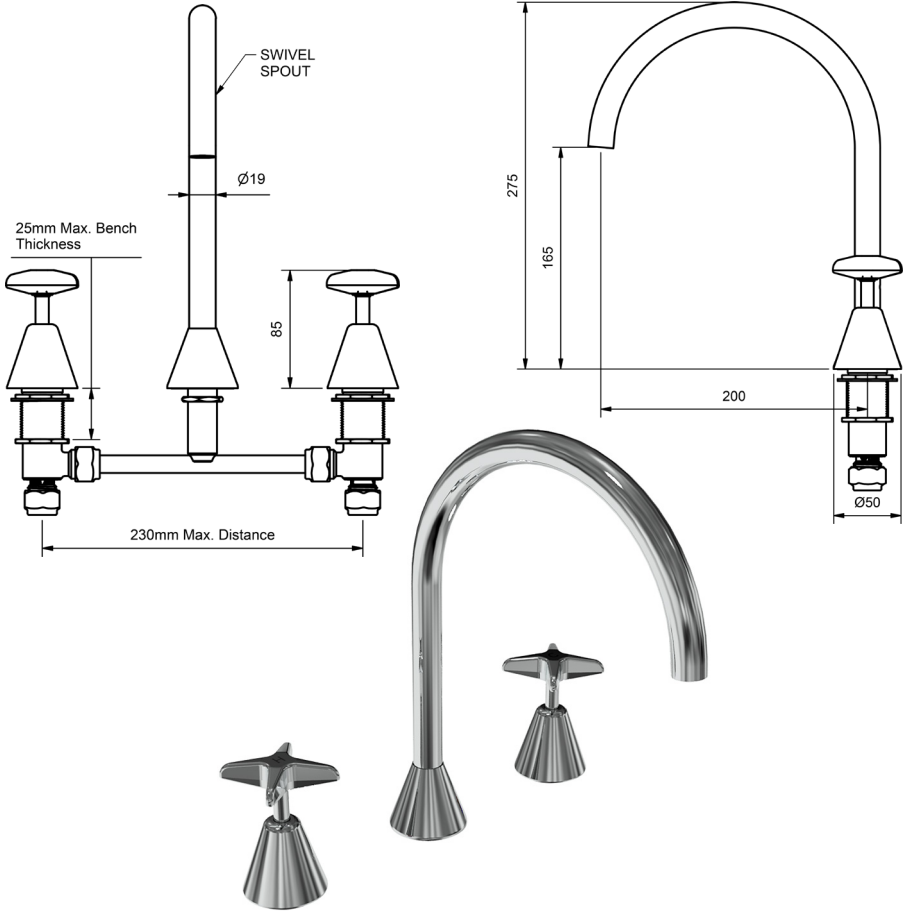

AURORA STAR HOB SPA SETS

HOB SPA SET 3/4 TURN CERAMIC			
	MODEL	FINISH	RRP INC GST
	CHROME	AUSCDSPA	CP $298.94
	BRUSHED CHROME	AUSCDSPA	BC $488.18
	BRUSHED NICKEL	AUSCDSPA	BN $488.18
	SATIN CHROME	AUSCDSPA	SC $434.35
	BRUSHED BLACK SAPPHIRE	AUSCDSPA	BBS $488.18
	GUNMETAL	AUSCDSPA	GM $434.35
	MATT BLACK	AUSCDSPA	MB $434.35
	MATT WHITE & CHROME	AUSCDSPA	MWC $521.31
	WHITE & CHROME	AUSCDSPA	WHC $521.31
	GOLD	AUSCDSPA	GP $671.58
	BRUSHED GOLD	AUSCDSPA	BG $673.35

HOB SPA SET RAMSEAL			
	MODEL	FINISH	RRP INC GST
	CHROME	AUSRSSPA	CP $300.67
	BRUSHED CHROME	AUSRSSPA	BC $494.41
	BRUSHED NICKEL	AUSRSSPA	BN $494.41
	SATIN CHROME	AUSRSSPA	SC $439.30
	BRUSHED BLACK SAPPHIRE	AUSRSSPA	BBS $494.41
	GUNMETAL	AUSRSSPA	GM $439.30
	MATT BLACK	AUSRSSPA	MB $439.30
	MATT WHITE & CHROME	AUSRSSPA	MWC $528.33
	WHITE & CHROME	AUSRSSPA	WHC $528.33
	GOLD	AUSRSSPA	GP $665.54
	BRUSHED GOLD	AUSRSSPA	BG $667.80

HOB SPA SET JUMPER VALVE			
	MODEL	FINISH	RRP INC GST
	CHROME	AUSSPA	CP $280.44
	BRUSHED CHROME	AUSSPA	BC $471.41
	BRUSHED NICKEL	AUSSPA	BN $471.41
	SATIN CHROME	AUSSPA	SC $417.09
	BRUSHED BLACK SAPPHIRE	AUSSPA	BBS $471.41
	GUNMETAL	AUSSPA	GM $417.09
	MATT BLACK	AUSSPA	MB $417.09
	MATT WHITE & CHROME	AUSSPA	MWC $504.85
	WHITE & CHROME	AUSSPA	WHC $504.85
	GOLD	AUSSPA	GP $647.56
	BRUSHED GOLD	AUSSPA	BG $651.29