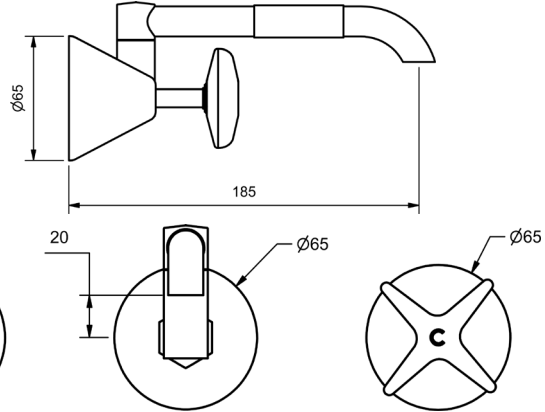

LAUNDRY SET JUMPER VALVE			
3 STAR WELS - 9.0 LPM	MODEL	FINISH	RRP INC GST
CHROME	AUSLS	CP	\$114.20

AURORA STAR PILLAR COCK SETS

PILLAR COCKS - PAIR 3/4 TURN CERAMIC			
4 STAR WELS - 7.5 LPM	MODEL	FINISH	RRP INC GST
CHROME	AUSCDPC	CP	\$221.54
BRUSHED CHROME	AUSCDPC	BC	\$373.45
BRUSHED NICKEL	AUSCDPC	BN	\$373.45
SATIN CHROME	AUSCDPC	SC	\$337.33
BRUSHED BLACK SAPPHIRE	AUSCDPC	BBS	\$373.45
GUNMETAL	AUSCDPC	GM	\$337.33
MATT BLACK	AUSCDPC	MB	\$337.33
MATT WHITE & CHROME	AUSCDPC	MWC	\$443.92
WHITE & CHROME	AUSCDPC	WHC	\$443.92
GOLD	AUSCDPC	GP	\$529.52
BRUSHED GOLD	AUSCDPC	BG	\$524.25