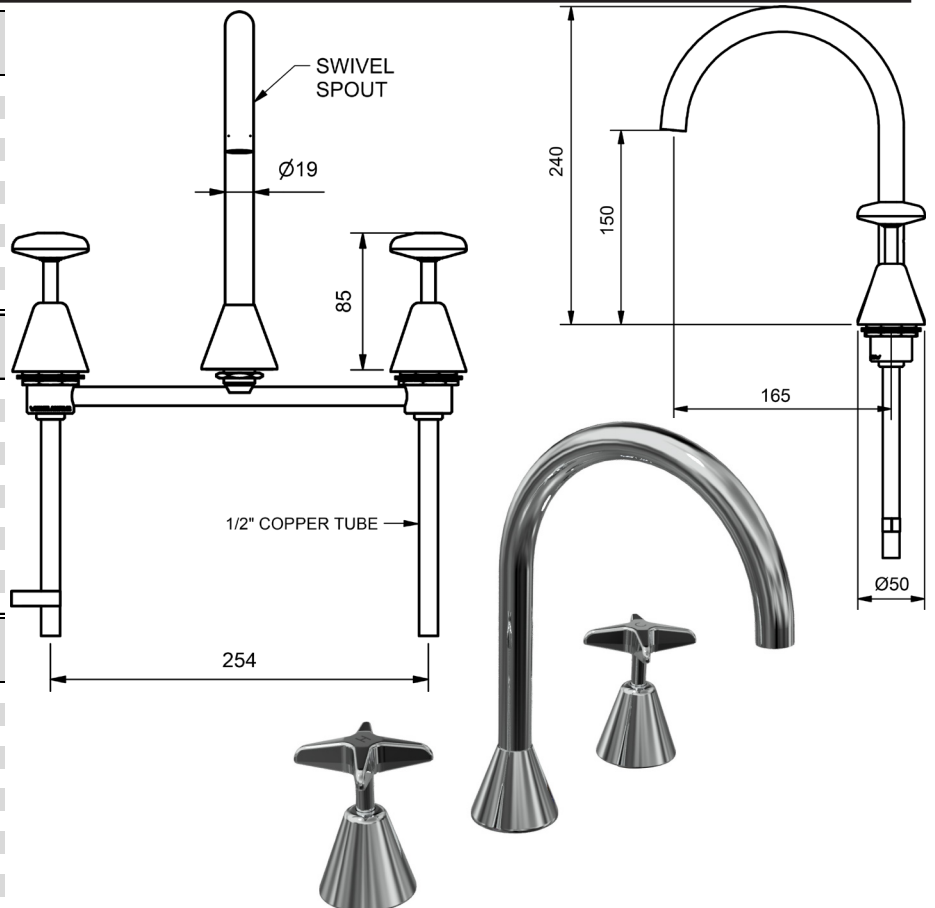

HOB SINK SET TO SUIT STAINLESS STEEL
RAMSEAL
4 STAR WELS - 7.5 LPM

MODEL	FINISH	RRP INC GST
CHROME AUERSFBSS CP		$223.02
BRUSHED CHROME AUERSFBSS BC		$416.64
BRUSHED NICKEL AUERSFBSS BN		$416.64
SATIN CHROME AUERSFBSS SC		$361.53
BRUSHED BLACK SAPPHIRE AUERSFBSS BBS		$416.64
GUNMETAL AUERSFBSS GM		$361.53
MATT BLACK AUERSFBSS MB		$361.53
MATT WHITE & CHROME AUERSFBSS MWC		$450.68
WHITE & CHROME AUERSFBSS WHC		$450.68
GOLD AUERSFBSS GP		$578.52
BRUSHED GOLD AUERSFBSS BG		$587.90

HOB SINK SET TO SUIT STAINLESS STEEL
JUMPER VALVE
4 STAR WELS - 7.5 LPM

MODEL	FINISH	RRP INC GST
CHROME AUSFBSS CP		$203.90
BRUSHED CHROME AUSFBSS BC		$394.76
BRUSHED NICKEL AUSFBSS BN		$394.76
SATIN CHROME AUSFBSS SC		$340.43
BRUSHED BLACK SAPPHIRE AUSFBSS BBS		$394.76
GUNMETAL AUSFBSS GM		$340.43
MATT BLACK AUSFBSS MB		$340.43
MATT WHITE & CHROME AUSFBSS MWC		$428.31
WHITE & CHROME AUSFBSS WHC		$428.31
GOLD AUSFBSS GP		$560.41
BRUSHED GOLD AUSFBSS BG		$571.27