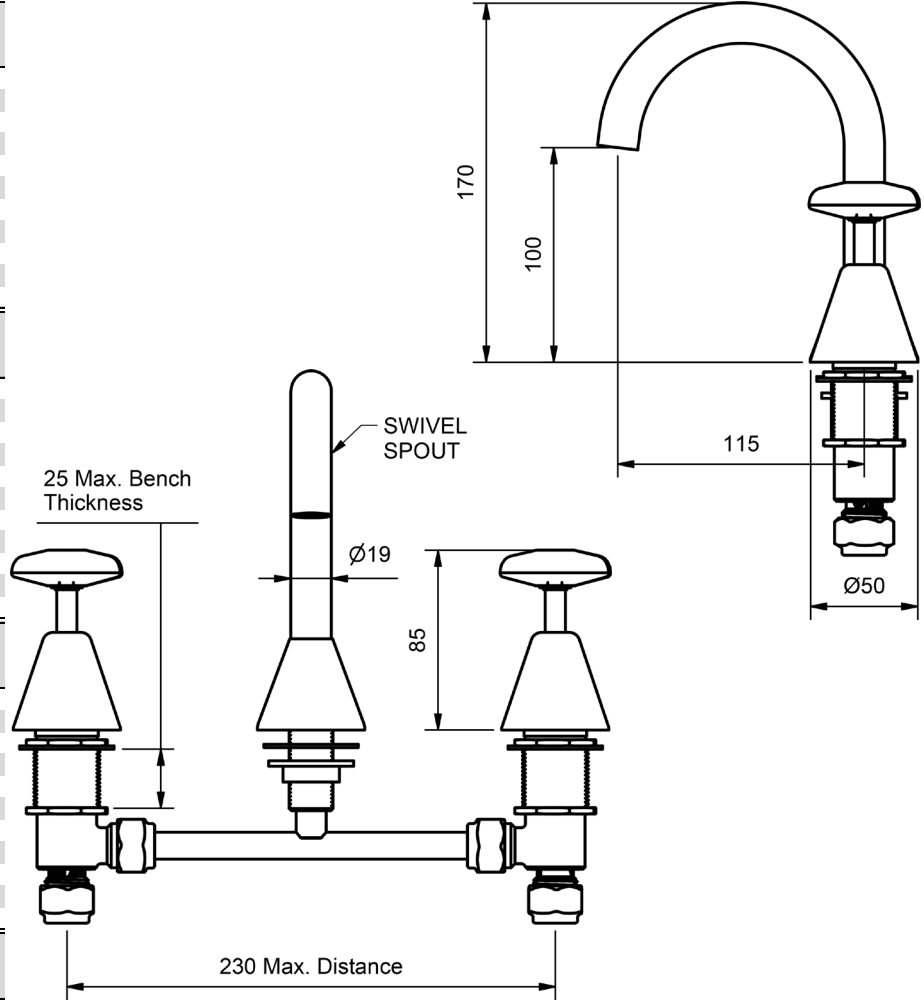

ALL PRICES ARE RRP INCLUDING GST