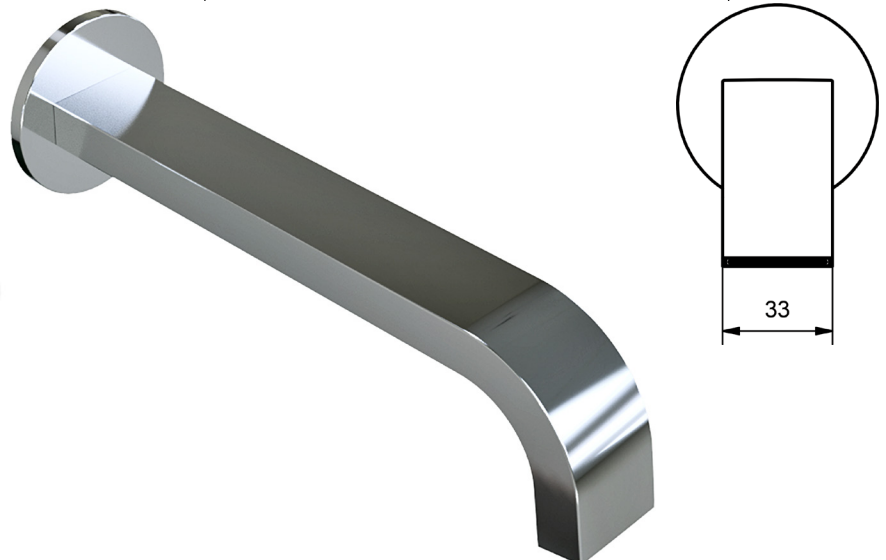

ZENITH SQUARE PROFILE 150MM WALL SPOUTS

WALL BATH SPOUT 150MM SQUARE PROFILE			
	MODEL	FINISH	RRP INC GST
CHROME	ZNQSPBH	CP	$127.43
BRUSHED CHROME	ZNQSPBH	BC	$199.93
BRUSHED NICKEL	ZNQSPBH	BN	$199.93
SATIN CHROME	ZNQSPBH	SC	$177.97
BRUSHED BLACK SAPPHIRE	ZNQSPBH	BBS	$199.93
GUNMETAL	ZNQSPBH	GM	$177.97
MATT BLACK	ZNQSPBH	MB	$177.97
MATT WHITE & CHROME	ZNQSPBH	MWC	$204.81
WHITE & CHROME	ZNQSPBH	WHC	$204.81
GOLD	ZNQSPBH	GP	$273.96
BRUSHED GOLD	ZNQSPBH	BG	$298.11

WALL BASIN SPOUT 150MM SQUARE PROFILE			
4 STAR WELS - 7.5 LPM	MODEL	FINISH	RRP INC GST
CHROME	ZNQSPBH4	CP	$127.43
BRUSHED CHROME	ZNQSPBH4	BC	$199.93
BRUSHED NICKEL	ZNQSPBH4	BN	$199.93
SATIN CHROME	ZNQSPBH4	SC	$177.97
BRUSHED BLACK SAPPHIRE	ZNQSPBH4	BBS	$199.93
GUNMETAL	ZNQSPBH4	GM	$177.97
MATT BLACK	ZNQSPBH4	MB	$177.97
MATT WHITE & CHROME	ZNQSPBH4	MWC	$204.81
WHITE & CHROME	ZNQSPBH4	WHC	$204.81
GOLD	ZNQSPBH4	GP	$273.96
BRUSHED GOLD	ZNQSPBH4	BG	$298.11

WALL BASIN SPOUT 150MM SQUARE PROFILE			
6 STAR WELS - 4.5 LPM	MODEL	FINISH	RRP INC GST
CHROME	ZNQSPBH6	CP	$127.43
BRUSHED CHROME	ZNQSPBH6	BC	$199.93
BRUSHED NICKEL	ZNQSPBH6	BN	$199.93
SATIN CHROME	ZNQSPBH6	SC	$177.97
BRUSHED BLACK SAPPHIRE	ZNQSPBH6	BBS	$199.93
GUNMETAL	ZNQSPBH6	GM	$177.97
MATT BLACK	ZNQSPBH6	MB	$177.97
MATT WHITE & CHROME	ZNQSPBH6	MWC	$204.81
WHITE & CHROME	ZNQSPBH6	WHC	$204.81
GOLD	ZNQSPBH6	GP	$273.96
BRUSHED GOLD	ZNQSPBH6	BG	$298.11

1/2" BSP FI CONNECTION

ZENITH SQUARE PROFILE 200MM WALL SPOUTS