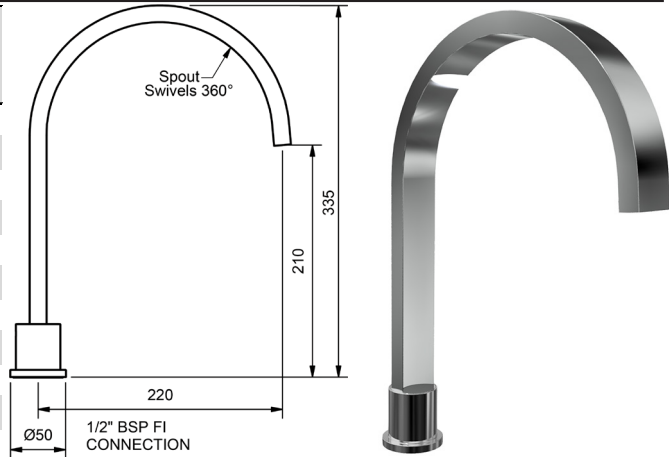

SWIVEL BASIN SPOUT

SQUARE PROFILE

6 STAR WELS - 4.5 LPM	MODEL	FINISH	RRP INC GST
CHROME	ZNSPBSQ6	CP	\$144.92
BRUSHED CHROME	ZNSPBSQ6	BC	\$217.42
BRUSHED NICKEL	ZNSPBSQ6	BN	\$217.42
SATIN CHROME	ZNSPBSQ6	SC	\$195.46
BRUSHED BLACK SAPPHIRE	ZNSPBSQ6	BBS	\$217.42
GUNMETAL	ZNSPBSQ6	GM	\$195.46
MATT BLACK	ZNSPBSQ6	MB	\$195.46
MATT WHITE & CHROME	ZNSPBSQ6	MWC	\$222.30
WHITE & CHROME	ZNSPBSQ6	WHC	\$222.30
GOLD	ZNSPBSQ6	GP	\$291.86
BRUSHED GOLD	ZNSPBSQ6	BG	\$316.02

ZENITH SQUARE PROFILE SWIVEL SINK SPOUTS

SWIVEL SINK SPOUT SUIT STAINLESS STEEL

SQUARE PROFILE

4 STAR WELS - 7.5 LPM	MODEL	FINISH	RRP INC GST
CHROME	ZNSPH	CP	\$174.09
BRUSHED CHROME	ZNSPH	BC	\$246.58
BRUSHED NICKEL	ZNSPH	BN	\$246.58
SATIN CHROME	ZNSPH	SC	\$224.62
BRUSHED BLACK SAPPHIRE	ZNSPH	BBS	\$246.58
GUNMETAL	ZNSPH	GM	\$224.62
MATT BLACK	ZNSPH	MB	\$224.62
MATT WHITE & CHROME	ZNSPH	MWC	\$251.46
WHITE & CHROME	ZNSPH	WHC	\$251.46
GOLD	ZNSPH	GP	\$321.70
BRUSHED GOLD	ZNSPH	BG	\$345.85