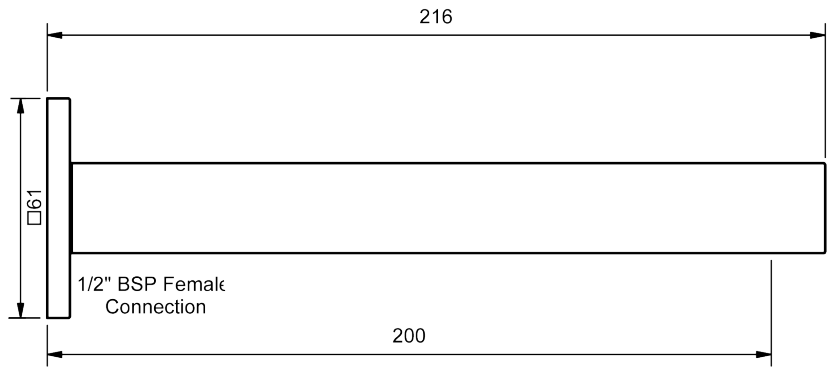

ZENITH OUTLETS - 200mm ROUND PLATE

WALL BATH OUTLET			
200mm OUTLET - ROUND PLATE			
	MODEL	FINISH	RRP INC GST
CHROME	ZNSPSW	CP	$146.28
BRUSHED CHROME	ZNSPSW	BC	$220.64
BRUSHED NICKEL	ZNSPSW	BN	$220.64
SATIN CHROME	ZNSPSW	SC	$199.19
BRUSHED BLACK SAPPHIRE	ZNSPSW	BBS	$220.64
GUNMETAL	ZNSPSW	GM	$199.19
MATT BLACK	ZNSPSW	MB	$199.19
MATT WHITE & CHROME	ZNSPSW	MWC	$221.85
WHITE & CHROME	ZNSPSW	WHC	$221.85
GOLD	ZNSPSW	GP	$315.55
BRUSHED GOLD	ZNSPSW	BG	$339.70

WALL BASIN/SINK OUTLET			
200mm OUTLET - ROUND PLATE			
4 STAR WELS - 7.5 LPM	MODEL	FINISH	RRP INC GST
CHROME	ZNSPSW4	CP	$146.28
BRUSHED CHROME	ZNSPSW4	BC	$220.64
BRUSHED NICKEL	ZNSPSW4	BN	$220.64
SATIN CHROME	ZNSPSW4	SC	$199.19
BRUSHED BLACK SAPPHIRE	ZNSPSW4	BBS	$220.64
GUNMETAL	ZNSPSW4	GM	$199.19
MATT BLACK	ZNSPSW4	MB	$199.19
MATT WHITE & CHROME	ZNSPSW4	MWC	$221.85
WHITE & CHROME	ZNSPSW4	WHC	$221.85
GOLD	ZNSPSW4	GP	$315.55
BRUSHED GOLD	ZNSPSW4	BG	$339.70

WALL BASIN/SINK OUTLET			
200mm OUTLET - ROUND PLATE			
6 STAR WELS - 4.5 LPM	MODEL	FINISH	RRP INC GST
CHROME	ZNSPSW6	CP	$146.28
BRUSHED CHROME	ZNSPSW6	BC	$220.64
BRUSHED NICKEL	ZNSPSW6	BN	$220.64
SATIN CHROME	ZNSPSW6	SC	$199.19
BRUSHED BLACK SAPPHIRE	ZNSPSW6	BBS	$220.64
GUNMETAL	ZNSPSW6	GM	$199.19
MATT BLACK	ZNSPSW6	MB	$199.19
MATT WHITE & CHROME	ZNSPSW6	MWC	$221.85
WHITE & CHROME	ZNSPSW6	WHC	$221.85
GOLD	ZNSPSW6	GP	$315.55
BRUSHED GOLD	ZNSPSW6	BG	$339.70

ZENITH OUTLETS - 200mm SQUARE PLATE