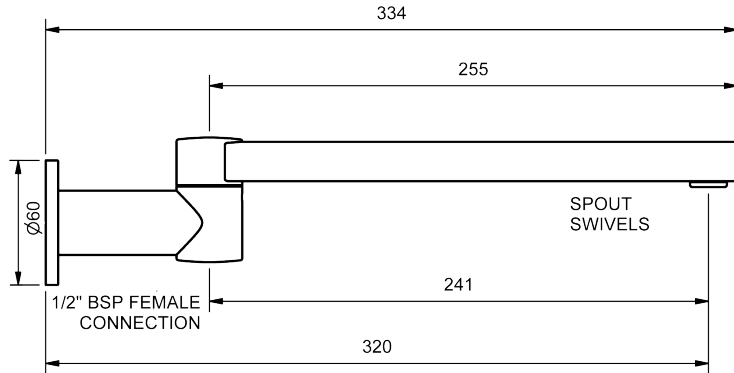

320mm OUTLET - ROUND PLATE

	MODEL	FINISH	RRP	INC	GST
CHROME	ZNSPW320	CP	$207.35		
BRUSHED CHROME	ZNSPW320	BC	$310.49		
BRUSHED NICKEL	ZNSPW320	BN	$310.49		
SATIN CHROME	ZNSPW320	SC	$278.42		
BRUSHED BLACK SAPPHIRE	ZNSPW320	BBS	$310.49		
GUNMETAL	ZNSPW320	GM	$278.42		
MATT BLACK	ZNSPW320	MB	$278.42		
MATT WHITE & CHROME	ZNSPW320	MWC	$320.60		
WHITE & CHROME	ZNSPW320	WHC	$320.60		
GOLD	ZNSPW320	GP	$452.94		
BRUSHED GOLD	ZNSPW320	BG	$489.04		

SWIVEL WALL BASIN/SINK OUTLET

320mm OUTLET - ROUND PLATE

4 STAR WELS - 7.5 LPM	MODEL	FINISH	RRP	INC	GST
CHROME	ZNSPW3204	CP	$207.35		
BRUSHED CHROME	ZNSPW3204	BC	$310.49		
BRUSHED NICKEL	ZNSPW3204	BN	$310.49		
SATIN CHROME	ZNSPW3204	SC	$278.42		
BRUSHED BLACK SAPPHIRE	ZNSPW3204	BBS	$310.49		
GUNMETAL	ZNSPW3204	GM	$278.42		
MATT BLACK	ZNSPW3204	MB	$278.42		
MATT WHITE & CHROME	ZNSPW3204	MWC	$320.60		
WHITE & CHROME	ZNSPW3204	WHC	$320.60		
GOLD	ZNSPW3204	GP	$452.94		
BRUSHED GOLD	ZNSPW3204	BG	$489.04		

SWIVEL WALL BASIN/SINK OUTLET

320mm OUTLET - ROUND PLATE

6 STAR WELS - 4.5 LPM	MODEL	FINISH	RRP	INC	GST
CHROME	ZNSPW3206	CP	$207.35		
BRUSHED CHROME	ZNSPW3206	BC	$310.49		
BRUSHED NICKEL	ZNSPW3206	BN	$310.49		
SATIN CHROME	ZNSPW3206	SC	$278.42		
BRUSHED BLACK SAPPHIRE	ZNSPW3206	BBS	$310.49		
GUNMETAL	ZNSPW3206	GM	$278.42		
MATT BLACK	ZNSPW3206	MB	$278.42		
MATT WHITE & CHROME	ZNSPW3206	MWC	$320.60		
WHITE & CHROME	ZNSPW3206	WHC	$320.60		
GOLD	ZNSPW3206	GP	$452.94		
BRUSHED GOLD	ZNSPW3206	BG	$489.04		

ZENITH OUTLETS - 320mm SWIVEL SQUARE PLATE

SWIVEL WALL BATH OUTLET

320mm OUTLET - SQUARE PLATE

	MODEL	FINISH	RRP	INC	GST
CHROME	ZNQSPW320	CP	$213.33		
BRUSHED CHROME	ZNQSPW320	BC	$316.45		
BRUSHED NICKEL	ZNQSPW320	BN	$316.45		
SATIN CHROME	ZNQSPW320	SC	$284.39		
BRUSHED BLACK SAPPHIRE	ZNQSPW320	BBS	$316.45		
GUNMETAL	ZNQSPW320	GM	$284.39		
MATT BLACK	ZNQSPW320	MB	$284.39		
MATT WHITE & CHROME	ZNQSPW320	MWC	$326.57		
WHITE & CHROME	ZNQSPW320	WHC	$326.57		
GOLD	ZNQSPW320	GP	$459.67		
BRUSHED GOLD	ZNQSPW320	BG	$495.76		

SWIVEL WALL BASIN/SINK OUTLET

320mm OUTLET - SQUARE PLATE

4 STAR WELS - 7.5 LPM	MODEL	FINISH	RRP	INC	GST
CHROME	ZNQSPW3204	CP	$213.33		
BRUSHED CHROME	ZNQSPW3204	BC	$316.45		
BRUSHED NICKEL	ZNQSPW3204	BN	$316.45		
SATIN CHROME	ZNQSPW3204	SC	$284.39		
BRUSHED BLACK SAPPHIRE	ZNQSPW3204	BBS	$316.45		
GUNMETAL	ZNQSPW3204	GM	$284.39		
MATT BLACK	ZNQSPW3204	MB	$284.39		
MATT WHITE & CHROME	ZNQSPW3204	MWC	$326.57		
WHITE & CHROME	ZNQSPW3204	WHC	$326.57		
GOLD	ZNQSPW3204	GP	$459.67		
BRUSHED GOLD	ZNQSPW3204	BG	$495.76		

SWIVEL WALL BASIN/SINK OUTLET

320mm OUTLET - SQUARE PLATE

6 STAR WELS - 4.5 LPM	MODEL	FINISH	RRP	INC	GST
CHROME	ZNQSPW3206	CP	$213.33		
BRUSHED CHROME	ZNQSPW3206	BC	$316.45		
BRUSHED NICKEL	ZNQSPW3206	BN	$316.45		
SATIN CHROME	ZNQSPW3206	SC	$284.39		
BRUSHED BLACK SAPPHIRE	ZNQSPW3206	BBS	$316.45		
GUNMETAL	ZNQSPW3206	GM	$284.39		
MATT BLACK	ZNQSPW3206	MB	$284.39		
MATT WHITE & CHROME	ZNQSPW3206	MWC	$326.57		
WHITE & CHROME	ZNQSPW3206	WHC	$326.57		
GOLD	ZNQSPW3206	GP	$459.67		
BRUSHED GOLD	ZNQSPW3206	BG	$495.76