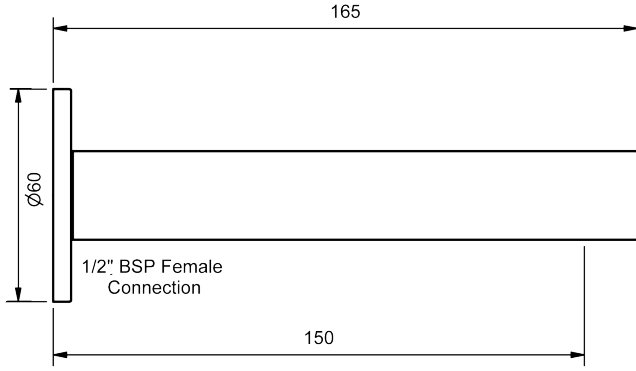

MATT WHITE

GLOSS WHITE

GOLD

BRUSHED GOLD

ZENITH OUTLETS - 150mm ROUND PLATE

WALL BATH OUTLET

150mm OUTLET - ROUND PLATE

	MODEL	FINISH	RRP	INC	GST
CHROME	ZNSPBH	CP	$115.93		
BRUSHED CHROME	ZNSPBH	BC	$186.63		
BRUSHED NICKEL	ZNSPBH	BN	$186.63		
SATIN CHROME	ZNSPBH	SC	$165.18		
BRUSHED BLACK SAPPHIRE	ZNSPBH	BBS	$186.63		
GUNMETAL	ZNSPBH	GM	$165.18		
MATT BLACK	ZNSPBH	MB	$165.18		
MATT WHITE & CHROME	ZNSPBH	MWC	$191.38		
WHITE & CHROME	ZNSPBH	WHC	$191.38		
GOLD	ZNSPBH	GP	$264.22		
BRUSHED GOLD	ZNSPBH	BG	$288.38		

WALL BASIN/SINK OUTLET

150mm OUTLET - ROUND PLATE

4 STAR WELS - 7.5 LPM

	MODEL	FINISH	RRP	INC	GST
CHROME	ZNSPBH4	CP	$115.93		
BRUSHED CHROME	ZNSPBH4	BC	$186.63		
BRUSHED NICKEL	ZNSPBH4	BN	$186.63		
SATIN CHROME	ZNSPBH4	SC	$165.18		
BRUSHED BLACK SAPPHIRE	ZNSPBH4	BBS	$186.63		
GUNMETAL	ZNSPBH4	GM	$165.18		
MATT BLACK	ZNSPBH4	MB	$165.18		
MATT WHITE & CHROME	ZNSPBH4	MWC	$191.38		
WHITE & CHROME	ZNSPBH4	WHC	$191.38		
GOLD	ZNSPBH4	GP	$264.22		
BRUSHED GOLD	ZNSPBH4	BG	$288.38		

WALL BASIN/SINK OUTLET

150mm OUTLET - ROUND PLATE

6 STAR WELS - 4.5 LPM

	MODEL	FINISH	RRP	INC	GST
CHROME	ZNSPBH6	CP	$115.93		
BRUSHED CHROME	ZNSPBH6	BC	$186.63		
BRUSHED NICKEL	ZNSPBH6	BN	$186.63		
SATIN CHROME	ZNSPBH6	SC	$165.18		
BRUSHED BLACK SAPPHIRE	ZNSPBH6	BBS	$186.63		
GUNMETAL	ZNSPBH6	GM	$165.18		
MATT BLACK	ZNSPBH6	MB	$165.18		
MATT WHITE & CHROME	ZNSPBH6	MWC	$191.38		
WHITE & CHROME	ZNSPBH6	WHC	$191.38		
GOLD	ZNSPBH6	GP	$264.22		
BRUSHED GOLD	ZNSPBH6	BG	$288.38		

ZENITH OUTLETS - 150mm SQUARE PLATE

WALL BATH OUTLET

150mm OUTLET - SQUARE PLATE

	MODEL	FINISH	RRP	INC	GST
CHROME	ZNQSPBH	CP	$120.80		
BRUSHED CHROME	ZNQSPBH	BC	$191.51		
BRUSHED NICKEL	ZNQSPBH	BN	$191.51		
SATIN CHROME	ZNQSPBH	SC	$170.06		
BRUSHED BLACK SAPPHIRE	ZNQSPBH	BBS	$191.51		
GUNMETAL	ZNQSPBH	GM	$170.06		
MATT BLACK	ZNQSPBH	MB	$170.06		
MATT WHITE & CHROME	ZNQSPBH	MWC	$196.26		
WHITE & CHROME	ZNQSPBH	WHC	$196.26		
GOLD	ZNQSPBH	GP	$278.76		
BRUSHED GOLD	ZNQSPBH	BG	$302.92		

WALL BASIN/SINK OUTLET

150mm OUTLET - SQUARE PLATE

4 STAR WELS - 7.5 LPM

	MODEL	FINISH	RRP	INC	GST
CHROME	ZNQSPBH4	CP	$120.80		
BRUSHED CHROME	ZNQSPBH4	BC	$191.51		
BRUSHED NICKEL	ZNQSPBH4	BN	$191.51		
SATIN CHROME	ZNQSPBH4	SC	$170.06		
BRUSHED BLACK SAPPHIRE	ZNQSPBH4	BBS	$191.51		
GUNMETAL	ZNQSPBH4	GM	$170.06		
MATT BLACK	ZNQSPBH4	MB	$170.06		
MATT WHITE & CHROME	ZNQSPBH4	MWC	$196.26		
WHITE & CHROME	ZNQSPBH4	WHC	$196.26		
GOLD	ZNQSPBH4	GP	$278.76		
BRUSHED GOLD	ZNQSPBH4	BG	$302.92		

WALL BASIN/SINK OUTLET

150mm OUTLET - SQUARE PLATE

6 STAR WELS - 4.5 LPM

	MODEL	FINISH	RRP	INC	GST
CHROME	ZNQSPBH6	CP	$120.80		
BRUSHED CHROME	ZNQSPBH6	BC	$191.51		
BRUSHED NICKEL	ZNQSPBH6	BN	$191.51		
SATIN CHROME	ZNQSPBH6	SC	$170.06		
BRUSHED BLACK SAPPHIRE	ZNQSPBH6	BBS	$191.51		
GUNMETAL	ZNQSPBH6	GM	$170.06		
MATT BLACK	ZNQSPBH6	MB	$170.06		
MATT WHITE & CHROME	ZNQSPBH6	MWC	$196.26		
WHITE & CHROME	ZNQSPBH6	WHC	$196.26		
GOLD	ZNQSPBH6	GP	$278.76		
BRUSHED GOLD	ZNQSPBH6	BG	$302.92