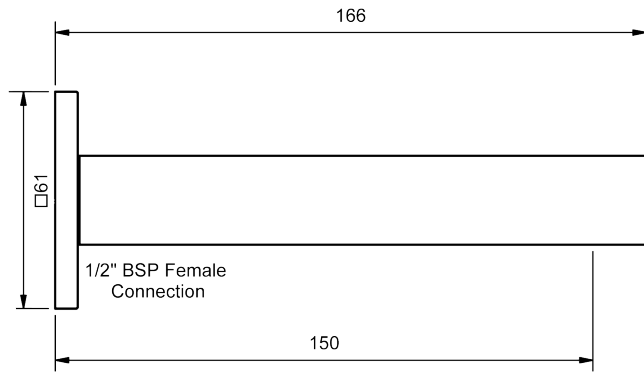

ZENITH SPOUTS

MODEL CODE + FINISH CODE = ITEM CODE

CHROME

BRUSHED CHROME

BRUSHED NICKEL

SATIN CHROME

BRUSHED BLACK SAPPHIRE

GUNMETAL

MATT BLACK

MATT WHITE

GLOSS WHITE

GOLD

BRUSHED GOLD

ZENITH OUTLETS - 150mm ROUND PLATE

WALL BATH OUTLET

150mm OUTLET - ROUND PLATE

	MODEL	FINISH	RRP	INC	GST
CHROME	ZNSPBH	CP	$115.93		
BRUSHED CHROME	ZNSPBH	BC	$186.63		
BRUSHED NICKEL	ZNSPBH	BN	$186.63		
SATIN CHROME	ZNSPBH	SC	$165.18		
BRUSHED BLACK SAPPHIRE	ZNSPBH	BBS	$186.63		
GUNMETAL	ZNSPBH	GM	$165.18		
MATT BLACK	ZNSPBH	MB	$165.18		
MATT WHITE & CHROME	ZNSPBH	MWC	$191.38		
WHITE & CHROME	ZNSPBH	WHC	$191.38		
GOLD	ZNSPBH	GP	$264.22		
BRUSHED GOLD	ZNSPBH	BG	$288.38		

WALL BASIN/SINK OUTLET

150mm OUTLET - ROUND PLATE

4 STAR WELS - 7.5 LPM

	MODEL	FINISH	RRP	INC	GST
CHROME	ZNSPBH4	CP	$115.93		
BRUSHED CHROME	ZNSPBH4	BC	$186.63		
BRUSHED NICKEL	ZNSPBH4	BN	$186.63		
SATIN CHROME	ZNSPBH4	SC	$165.18		
BRUSHED BLACK SAPPHIRE	ZNSPBH4	BBS	$186.63		
GUNMETAL	ZNSPBH4	GM	$165.18		
MATT BLACK	ZNSPBH4	MB	$165.18		
MATT WHITE & CHROME	ZNSPBH4	MWC	$191.38		
WHITE & CHROME	ZNSPBH4	WHC	$191.38		
GOLD	ZNSPBH4	GP	$264.22		
BRUSHED GOLD	ZNSPBH4	BG	$288.38		

WALL BASIN/SINK OUTLET

150mm OUTLET - ROUND PLATE

6 STAR WELS - 4.5 LPM

	MODEL	FINISH	RRP	INC	GST
CHROME	ZNSPBH6	CP	$115.93		
BRUSHED CHROME	ZNSPBH6	BC	$186.63		
BRUSHED NICKEL	ZNSPBH6	BN	$186.63		
SATIN CHROME	ZNSPBH6	SC	$165.18		
BRUSHED BLACK SAPPHIRE	ZNSPBH6	BBS	$186.63		
GUNMETAL	ZNSPBH6	GM	$165.18		
MATT BLACK	ZNSPBH6	MB	$165.18		
MATT WHITE & CHROME	ZNSPBH6	MWC	$191.38		
WHITE & CHROME	ZNSPBH6	WHC	$191.38		
GOLD	ZNSPBH6	GP	$264.22		
BRUSHED GOLD	ZNSPBH6	BG	$288.38		

ZENITH OUTLETS - 150mm SQUARE PLATE

WALL BATH OUTLET

150mm OUTLET - SQUARE PLATE