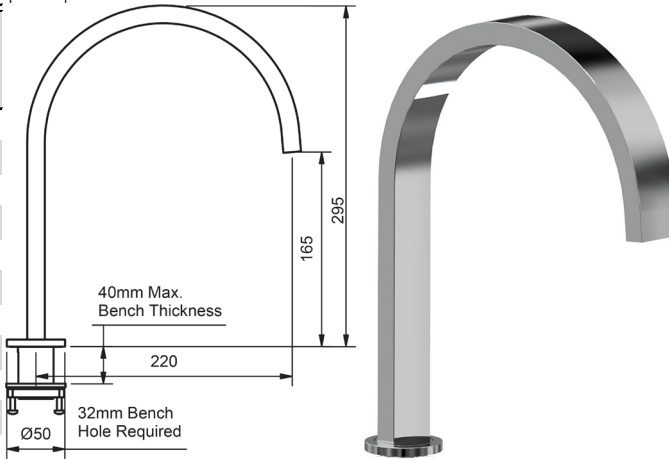

SWIVEL SINK SPOUT SUIT STONE BENCH

SQUARE PROFILE

4 STAR WELS - 7.5 LPM	MODEL	FINISH	RRP INC GST
CHROME	ZNSPHH	CP	$174.09
BRUSHED CHROME	ZNSPHH	BC	$246.58
BRUSHED NICKEL	ZNSPHH	BN	$246.58
SATIN CHROME	ZNSPHH	SC	$224.62
BRUSHED BLACK SAPPHIRE	ZNSPHH	BBS	$246.58
GUNMETAL	ZNSPHH	GM	$224.62
MATT BLACK	ZNSPHH	MB	$224.62
MATT WHITE & CHROME	ZNSPHH	MWC	$251.46
WHITE & CHROME	ZNSPHH	WHC	$251.46
GOLD	ZNSPHH	GP	$321.70
BRUSHED GOLD	ZNSPHH	BG	$345.85