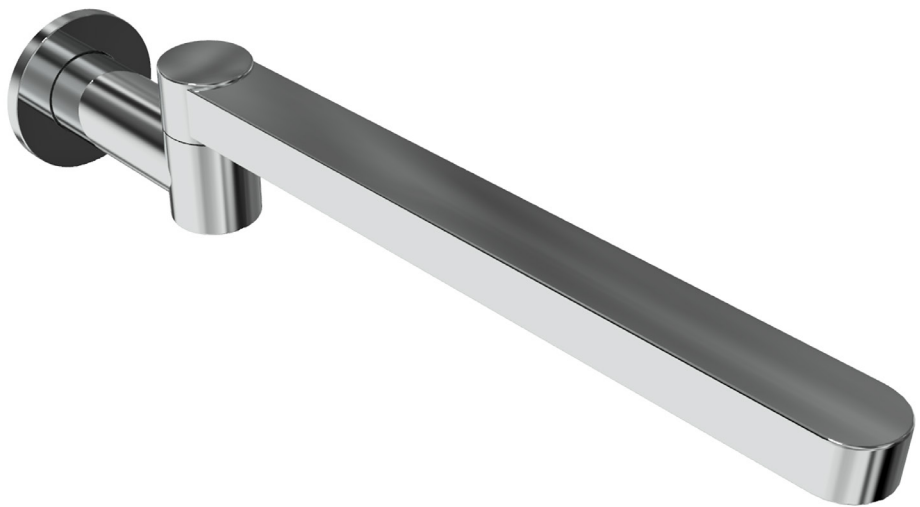

SWIVEL WALL BASIN/SINK OUTLET

320mm OUTLET - ROUND PLATE

4 STAR WELS - 7.5 LPM	MODEL	FINISH	RRP	INC	GST
CHROME	ZNSPW3204	CP	\$207.35		
BRUSHED CHROME	ZNSPW3204	BC	\$310.49		
BRUSHED NICKEL	ZNSPW3204	BN	\$310.49		
SATIN CHROME	ZNSPW3204	SC	\$278.42		
BRUSHED BLACK SAPPHIRE	ZNSPW3204	BBS	\$310.49		
GUNMETAL	ZNSPW3204	GM	\$278.42		
MATT BLACK	ZNSPW3204	MB	\$278.42		
MATT WHITE & CHROME	ZNSPW3204	MWC	\$320.60		
WHITE & CHROME	ZNSPW3204	WHC	\$320.60		
GOLD	ZNSPW3204	GP	\$452.94		
BRUSHED GOLD	ZNSPW3204	BG	\$489.04		

SWIVEL WALL BASIN/SINK OUTLET

320mm OUTLET - ROUND PLATE

6 STAR WELS - 4.5 LPM	MODEL	FINISH	RRP	INC	GST
CHROME	ZNSPW3206	CP	\$207.35		
BRUSHED CHROME	ZNSPW3206	BC	\$310.49		
BRUSHED NICKEL	ZNSPW3206	BN	\$310.49		
SATIN CHROME	ZNSPW3206	SC	\$278.42		
BRUSHED BLACK SAPPHIRE	ZNSPW3206	BBS	\$310.49		
GUNMETAL	ZNSPW3206	GM	\$278.42		
MATT BLACK	ZNSPW3206	MB	\$278.42		
MATT WHITE & CHROME	ZNSPW3206	MWC	\$320.60		
WHITE & CHROME	ZNSPW3206	WHC	\$320.60		
GOLD	ZNSPW3206	GP	\$452.94		
BRUSHED GOLD	ZNSPW3206	BG	\$489.04		

ZENITH OUTLETS - 320mm SWIVEL SQUARE PLATE

SWIVEL WALL BATH OUTLET

320mm OUTLET - SQUARE PLATE

	MODEL	FINISH	RRP	INC	GST
CHROME	ZNQSPW320	CP	\$213.33		
BRUSHED CHROME	ZNQSPW320	BC	\$316.45		
BRUSHED NICKEL	ZNQSPW320	BN	\$316.45		
SATIN CHROME	ZNQSPW320	SC	\$284.39		
BRUSHED BLACK SAPPHIRE	ZNQSPW320	BBS	\$316.45		
GUNMETAL	ZNQSPW320	GM	\$284.39		
MATT BLACK	ZNQSPW320	MB	\$284.39		
MATT WHITE & CHROME	ZNQSPW320	MWC	\$326.57		
WHITE & CHROME	ZNQSPW320	WHC	\$326.57		
GOLD	ZNQSPW320	GP	\$459.67		
BRUSHED GOLD	ZNQSPW320	BG	\$495.76		