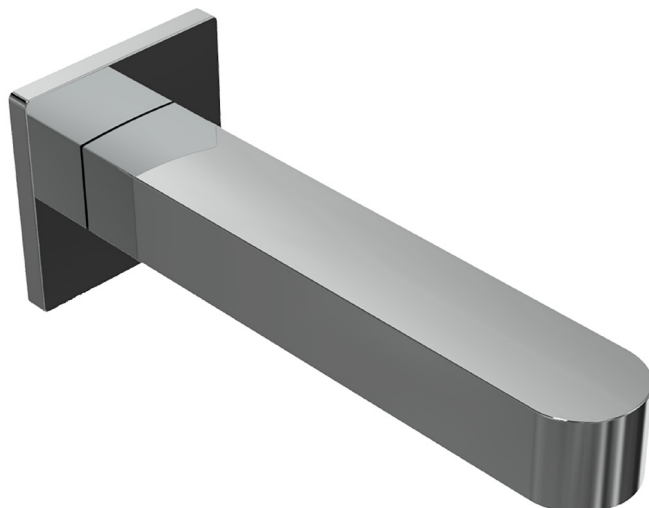

ZENITH SPOUTS

MODEL CODE + FINISH CODE = ITEM CODE

CHROME

BRUSHED CHROME

BRUSHED NICKEL

SATIN CHROME

BRUSHED BLACK SAPPHIRE

GUNMETAL

MATT BLACK

MATT WHITE

GLOSS WHITE

GOLD

BRUSHED GOLD

ZENITH OUTLETS - 150mm ROUND PLATE

WALL BATH OUTLET

150mm OUTLET - ROUND PLATE

	MODEL	FINISH	RRP	INC	GST
CHROME	ZNSPBH	CP	$115.93		
BRUSHED CHROME	ZNSPBH	BC	$186.63		
BRUSHED NICKEL	ZNSPBH	BN	$186.63		
SATIN CHROME	ZNSPBH	SC	$165.18		
BRUSHED BLACK SAPPHIRE	ZNSPBH	BBS	$186.63		
GUNMETAL	ZNSPBH	GM	$165.18		
MATT BLACK	ZNSPBH	MB	$165.18		
MATT WHITE & CHROME	ZNSPBH	MWC	$191.38		
WHITE & CHROME	ZNSPBH	WHC	$191.38		
GOLD	ZNSPBH	GP	$264.22		
BRUSHED GOLD	ZNSPBH	BG	$288.38		

WALL BASIN/SINK OUTLET

150mm OUTLET - ROUND PLATE

4 STAR WELS - 7.5 LPM

	MODEL	FINISH	RRP	INC	GST
CHROME	ZNSPBH4	CP	$115.93		
BRUSHED CHROME	ZNSPBH4	BC	$186.63		
BRUSHED NICKEL	ZNSPBH4	BN	$186.63		
SATIN CHROME	ZNSPBH4	SC	$165.18		
BRUSHED BLACK SAPPHIRE	ZNSPBH4	BBS	$186.63		
GUNMETAL	ZNSPBH4	GM	$165.18		
MATT BLACK	ZNSPBH4	MB	$165.18		
MATT WHITE & CHROME	ZNSPBH4	MWC	$191.38		
WHITE & CHROME	ZNSPBH4	WHC	$191.38		
GOLD	ZNSPBH4	GP	$264.22		
BRUSHED GOLD	ZNSPBH4	BG	$288.38		

WALL BASIN/SINK OUTLET

150mm OUTLET - ROUND PLATE

6 STAR WELS - 4.5 LPM

	MODEL	FINISH	RRP	INC	GST
CHROME	ZNSPBH6	CP	$115.93		
BRUSHED CHROME	ZNSPBH6	BC	$186.63		
BRUSHED NICKEL	ZNSPBH6	BN	$186.63		
SATIN CHROME	ZNSPBH6	SC	$165.18		
BRUSHED BLACK SAPPHIRE	ZNSPBH6	BBS	$186.63		
GUNMETAL	ZNSPBH6	GM	$165.18		
MATT BLACK	ZNSPBH6	MB	$165.18		
MATT WHITE & CHROME	ZNSPBH6	MWC	$191.38		
WHITE & CHROME	ZNSPBH6	WHC	$191.38		
GOLD	ZNSPBH6	GP	$264.22		
BRUSHED GOLD	ZNSPBH6	BG	$288.38		

ZENITH OUTLETS - 150mm SQUARE PLATE

WALL BATH OUTLET

150mm OUTLET - SQUARE PLATE