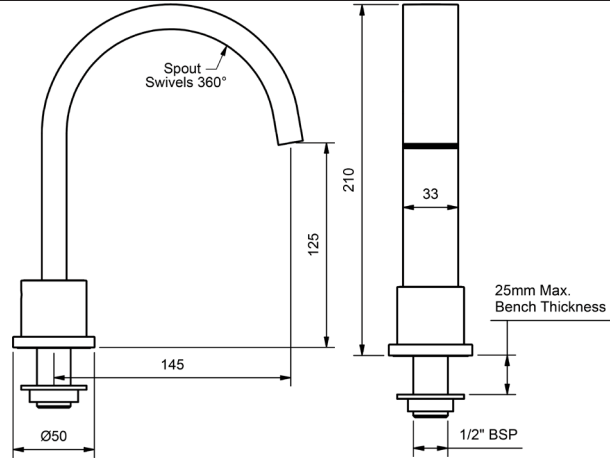

SWIVEL BASIN SPOUT

SQUARE PROFILE

6 STAR WELS - 4.5 LPM	MODEL	FINISH	RRP INC GST
CHROME	ZNSPBSQ6	CP	\$144.92
BRUSHED CHROME	ZNSPBSQ6	BC	\$217.42
BRUSHED NICKEL	ZNSPBSQ6	BN	\$217.42
SATIN CHROME	ZNSPBSQ6	SC	\$195.46
BRUSHED BLACK SAPPHIRE	ZNSPBSQ6	BBS	\$217.42
GUNMETAL	ZNSPBSQ6	GM	\$195.46
MATT BLACK	ZNSPBSQ6	MB	\$195.46
MATT WHITE & CHROME	ZNSPBSQ6	MWC	\$222.30
WHITE & CHROME	ZNSPBSQ6	WHC	\$222.30
GOLD	ZNSPBSQ6	GP	\$291.86
BRUSHED GOLD	ZNSPBSQ6	BG	\$316.02