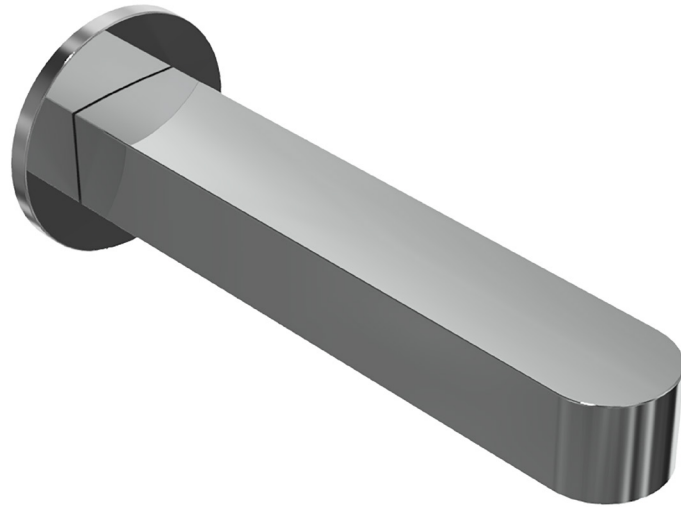

MATT WHITE

GLOSS WHITE

GOLD

BRUSHED GOLD

ZENITH OUTLETS - 150mm ROUND PLATE

WALL BATH OUTLET

150mm OUTLET - ROUND PLATE

	MODEL	FINISH	RRP	INC	GST
CHROME	ZNSPBH	CP	$115.93		
BRUSHED CHROME	ZNSPBH	BC	$186.63		
BRUSHED NICKEL	ZNSPBH	BN	$186.63		
SATIN CHROME	ZNSPBH	SC	$165.18		
BRUSHED BLACK SAPPHIRE	ZNSPBH	BBS	$186.63		
GUNMETAL	ZNSPBH	GM	$165.18		
MATT BLACK	ZNSPBH	MB	$165.18		
MATT WHITE & CHROME	ZNSPBH	MWC	$191.38		
WHITE & CHROME	ZNSPBH	WHC	$191.38		
GOLD	ZNSPBH	GP	$264.22		
BRUSHED GOLD	ZNSPBH	BG	$288.38		

WALL BASIN/SINK OUTLET

150mm OUTLET - ROUND PLATE

4 STAR WELS - 7.5 LPM

	MODEL	FINISH	RRP	INC	GST
CHROME	ZNSPBH4	CP	$115.93		
BRUSHED CHROME	ZNSPBH4	BC	$186.63		
BRUSHED NICKEL	ZNSPBH4	BN	$186.63		
SATIN CHROME	ZNSPBH4	SC	$165.18		
BRUSHED BLACK SAPPHIRE	ZNSPBH4	BBS	$186.63		
GUNMETAL	ZNSPBH4	GM	$165.18		
MATT BLACK	ZNSPBH4	MB	$165.18		
MATT WHITE & CHROME	ZNSPBH4	MWC	$191.38		
WHITE & CHROME	ZNSPBH4	WHC	$191.38		
GOLD	ZNSPBH4	GP	$264.22		
BRUSHED GOLD	ZNSPBH4	BG	$288.38		

WALL BASIN/SINK OUTLET

150mm OUTLET - ROUND PLATE

6 STAR WELS - 4.5 LPM

	MODEL	FINISH	RRP	INC	GST
CHROME	ZNSPBH6	CP	$115.93		
BRUSHED CHROME	ZNSPBH6	BC	$186.63		
BRUSHED NICKEL	ZNSPBH6	BN	$186.63		
SATIN CHROME	ZNSPBH6	SC	$165.18		
BRUSHED BLACK SAPPHIRE	ZNSPBH6	BBS	$186.63		
GUNMETAL	ZNSPBH6	GM	$165.18		
MATT BLACK	ZNSPBH6	MB	$165.18		
MATT WHITE & CHROME	ZNSPBH6	MWC	$191.38		
WHITE & CHROME	ZNSPBH6	WHC	$191.38		
GOLD	ZNSPBH6	GP	$264.22		
BRUSHED GOLD	ZNSPBH6	BG	$288.38		

ZENITH OUTLETS - 150mm SQUARE PLATE

WALL BATH OUTLET

150mm OUTLET - SQUARE PLATE

	MODEL	FINISH	RRP	INC	GST
CHROME	ZNQSPBH	CP	$120.80		
BRUSHED CHROME	ZNQSPBH	BC	$191.51		
BRUSHED NICKEL	ZNQSPBH	BN	$191.51		
SATIN CHROME	ZNQSPBH	SC	$170.06		
BRUSHED BLACK SAPPHIRE	ZNQSPBH	BBS	$191.51		
GUNMETAL	ZNQSPBH	GM	$170.06		
MATT BLACK	ZNQSPBH	MB	$170.06		
MATT WHITE & CHROME	ZNQSPBH	MWC	$196.26		
WHITE & CHROME	ZNQSPBH	WHC	$196.26		
GOLD	ZNQSPBH	GP	$278.76		
BRUSHED GOLD	ZNQSPBH	BG	$302.92		

WALL BASIN/SINK OUTLET

150mm OUTLET - SQUARE PLATE

4 STAR WELS - 7.5 LPM

	MODEL	FINISH	RRP	INC	GST
CHROME	ZNQSPBH4	CP	$120.80		
BRUSHED CHROME	ZNQSPBH4	BC	$191.51		
BRUSHED NICKEL	ZNQSPBH4	BN	$191.51		
SATIN CHROME	ZNQSPBH4	SC	$170.06		
BRUSHED BLACK SAPPHIRE	ZNQSPBH4	BBS	$191.51		
GUNMETAL	ZNQSPBH4	GM	$170.06		
MATT BLACK	ZNQSPBH4	MB	$170.06		
MATT WHITE & CHROME	ZNQSPBH4	MWC	$196.26		
WHITE & CHROME	ZNQSPBH4	WHC	$196.26		
GOLD	ZNQSPBH4	GP	$278.76		
BRUSHED GOLD	ZNQSPBH4	BG	$302.92		

WALL BASIN/SINK OUTLET

150mm OUTLET - SQUARE PLATE

6 STAR WELS - 4.5 LPM

	MODEL	FINISH	RRP	INC	GST
CHROME	ZNQSPBH6	CP	$120.80		
BRUSHED CHROME	ZNQSPBH6	BC	$191.51		
BRUSHED NICKEL	ZNQSPBH6	BN	$191.51		
SATIN CHROME	ZNQSPBH6	SC	$170.06		
BRUSHED BLACK SAPPHIRE	ZNQSPBH6	BBS	$191.51		
GUNMETAL	ZNQSPBH6	GM	$170.06		
MATT BLACK	ZNQSPBH6	MB	$170.06		
MATT WHITE & CHROME	ZNQSPBH6	MWC	$196.26		
WHITE & CHROME	ZNQSPBH6	WHC	$196.26		
GOLD	ZNQSPBH6	GP	$278.76		
BRUSHED GOLD	ZNQSPBH6	BG	$302.92