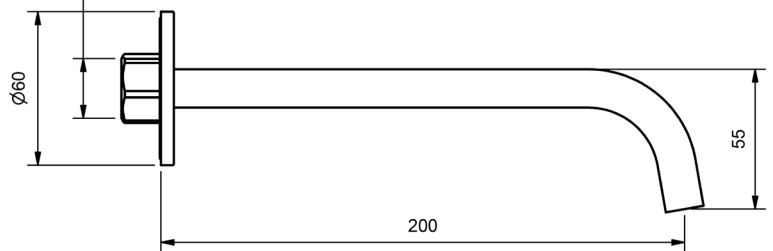

ZENITH SQUARE PROFILE 150MM WALL SPOUTS

WALL BATH SPOUT 150MM SQUARE PROFILE			
	MODEL	FINISH	RRP INC GST
CHROME	ZNQSPBH	CP	$127.43
BRUSHED CHROME	ZNQSPBH	BC	$199.93
BRUSHED NICKEL	ZNQSPBH	BN	$199.93
SATIN CHROME	ZNQSPBH	SC	$177.97
BRUSHED BLACK SAPPHIRE	ZNQSPBH	BBS	$199.93
GUNMETAL	ZNQSPBH	GM	$177.97
MATT BLACK	ZNQSPBH	MB	$177.97
MATT WHITE & CHROME	ZNQSPBH	MWC	$204.81
WHITE & CHROME	ZNQSPBH	WHC	$204.81
GOLD	ZNQSPBH	GP	$273.96
BRUSHED GOLD	ZNQSPBH	BG	$298.11

WALL BASIN SPOUT 150MM SQUARE PROFILE			
4 STAR WELS - 7.5 LPM	MODEL	FINISH	RRP INC GST
CHROME	ZNQSPBH4	CP	$127.43
BRUSHED CHROME	ZNQSPBH4	BC	$199.93
BRUSHED NICKEL	ZNQSPBH4	BN	$199.93
SATIN CHROME	ZNQSPBH4	SC	$177.97
BRUSHED BLACK SAPPHIRE	ZNQSPBH4	BBS	$199.93
GUNMETAL	ZNQSPBH4	GM	$177.97
MATT BLACK	ZNQSPBH4	MB	$177.97
MATT WHITE & CHROME	ZNQSPBH4	MWC	$204.81
WHITE & CHROME	ZNQSPBH4	WHC	$204.81
GOLD	ZNQSPBH4	GP	$273.96
BRUSHED GOLD	ZNQSPBH4	BG	$298.11

WALL BASIN SPOUT 150MM SQUARE PROFILE			
6 STAR WELS - 4.5 LPM	MODEL	FINISH	RRP INC GST
CHROME	ZNQSPBH6	CP	$127.43
BRUSHED CHROME	ZNQSPBH6	BC	$199.93
BRUSHED NICKEL	ZNQSPBH6	BN	$199.93
SATIN CHROME	ZNQSPBH6	SC	$177.97
BRUSHED BLACK SAPPHIRE	ZNQSPBH6	BBS	$199.93
GUNMETAL	ZNQSPBH6	GM	$177.97
MATT BLACK	ZNQSPBH6	MB	$177.97
MATT WHITE & CHROME	ZNQSPBH6	MWC	$204.81
WHITE & CHROME	ZNQSPBH6	WHC	$204.81
GOLD	ZNQSPBH6	GP	$273.96
BRUSHED GOLD	ZNQSPBH6	BG	$298.11

1/2" BSP FI CONNECTION

ZENITH SQUARE PROFILE 200MM WALL SPOUTS