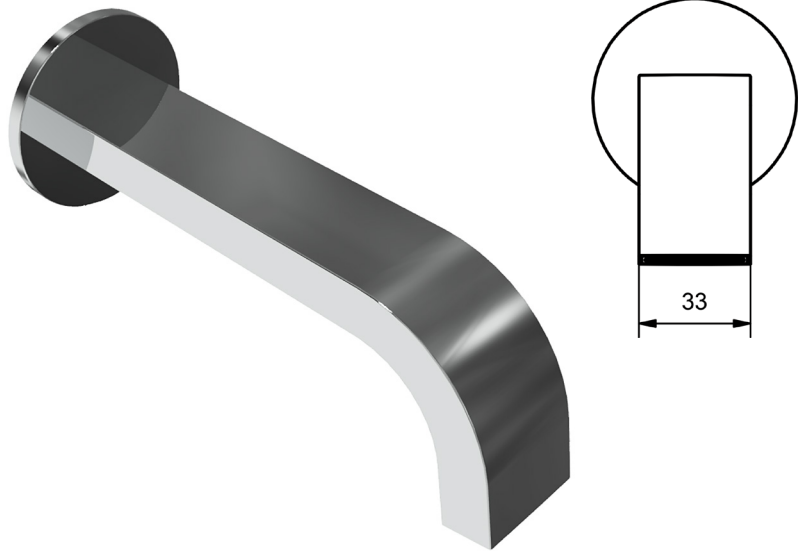

ZENITH SQUARE PROFILE 200MM WALL SPOUTS

WALL BATH SPOUT 200MM SQUARE PROFILE			
	MODEL	FINISH	RRP INC GST
CHROME	ZNSPSWQ	CP	$130.42
BRUSHED CHROME	ZNSPSWQ	BC	$202.81
BRUSHED NICKEL	ZNSPSWQ	BN	$202.81
SATIN CHROME	ZNSPSWQ	SC	$180.84
BRUSHED BLACK SAPPHIRE	ZNSPSWQ	BBS	$202.81
GUNMETAL	ZNSPSWQ	GM	$180.84
MATT BLACK	ZNSPSWQ	MB	$180.84
MATT WHITE & CHROME	ZNSPSWQ	MWC	$207.67
WHITE & CHROME	ZNSPSWQ	WHC	$207.67
GOLD	ZNSPSWQ	GP	$286.18
BRUSHED GOLD	ZNSPSWQ	BG	$310.33

WALL BASIN SPOUT 200MM SQUARE PROFILE			
4 STAR WELS - 7.5 LPM	MODEL	FINISH	RRP INC GST
CHROME	ZNSPSWQ4	CP	$130.42
BRUSHED CHROME	ZNSPSWQ4	BC	$202.81
BRUSHED NICKEL	ZNSPSWQ4	BN	$202.81
SATIN CHROME	ZNSPSWQ4	SC	$180.84
BRUSHED BLACK SAPPHIRE	ZNSPSWQ4	BBS	$202.81
GUNMETAL	ZNSPSWQ4	GM	$180.84
MATT BLACK	ZNSPSWQ4	MB	$180.84
MATT WHITE & CHROME	ZNSPSWQ4	MWC	$207.67
WHITE & CHROME	ZNSPSWQ4	WHC	$207.67
GOLD	ZNSPSWQ4	GP	$286.18
BRUSHED GOLD	ZNSPSWQ4	BG	$310.33

WALL BASIN SPOUT 200MM SQUARE PROFILE			
6 STAR WELS - 4.5 LPM	MODEL	FINISH	RRP INC GST
CHROME	ZNSPSWQ6	CP	$130.42
BRUSHED CHROME	ZNSPSWQ6	BC	$202.81
BRUSHED NICKEL	ZNSPSWQ6	BN	$202.81
SATIN CHROME	ZNSPSWQ6	SC	$180.84
BRUSHED BLACK SAPPHIRE	ZNSPSWQ6	BBS	$202.81
GUNMETAL	ZNSPSWQ6	GM	$180.84
MATT BLACK	ZNSPSWQ6	MB	$180.84
MATT WHITE & CHROME	ZNSPSWQ6	MWC	$207.67
WHITE & CHROME	ZNSPSWQ6	WHC	$207.67
GOLD	ZNSPSWQ6	GP	$286.18
BRUSHED GOLD	ZNSPSWQ6	BG	$310.33

1/2" BSP FI CONNECTION