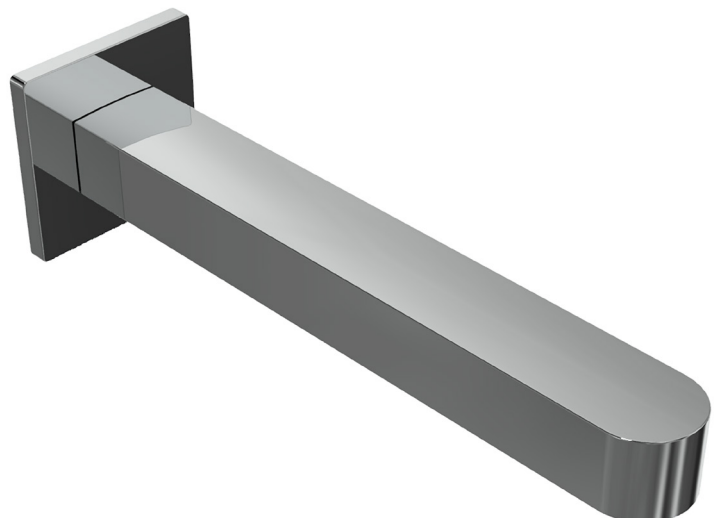

ZENITH OUTLETS - 200mm ROUND PLATE

WALL BATH OUTLET			
200mm OUTLET - ROUND PLATE			
	MODEL	FINISH	RRP INC GST
CHROME	ZNSPSW	CP	$146.28
BRUSHED CHROME	ZNSPSW	BC	$220.64
BRUSHED NICKEL	ZNSPSW	BN	$220.64
SATIN CHROME	ZNSPSW	SC	$199.19
BRUSHED BLACK SAPPHIRE	ZNSPSW	BBS	$220.64
GUNMETAL	ZNSPSW	GM	$199.19
MATT BLACK	ZNSPSW	MB	$199.19
MATT WHITE & CHROME	ZNSPSW	MWC	$221.85
WHITE & CHROME	ZNSPSW	WHC	$221.85
GOLD	ZNSPSW	GP	$315.55
BRUSHED GOLD	ZNSPSW	BG	$339.70

WALL BASIN/SINK OUTLET			
200mm OUTLET - ROUND PLATE			
4 STAR WELS - 7.5 LPM	MODEL	FINISH	RRP INC GST
CHROME	ZNSPSW4	CP	$146.28
BRUSHED CHROME	ZNSPSW4	BC	$220.64
BRUSHED NICKEL	ZNSPSW4	BN	$220.64
SATIN CHROME	ZNSPSW4	SC	$199.19
BRUSHED BLACK SAPPHIRE	ZNSPSW4	BBS	$220.64
GUNMETAL	ZNSPSW4	GM	$199.19
MATT BLACK	ZNSPSW4	MB	$199.19
MATT WHITE & CHROME	ZNSPSW4	MWC	$221.85
WHITE & CHROME	ZNSPSW4	WHC	$221.85
GOLD	ZNSPSW4	GP	$315.55
BRUSHED GOLD	ZNSPSW4	BG	$339.70

WALL BASIN/SINK OUTLET			
200mm OUTLET - ROUND PLATE			
6 STAR WELS - 4.5 LPM	MODEL	FINISH	RRP INC GST
CHROME	ZNSPSW6	CP	$146.28
BRUSHED CHROME	ZNSPSW6	BC	$220.64
BRUSHED NICKEL	ZNSPSW6	BN	$220.64
SATIN CHROME	ZNSPSW6	SC	$199.19
BRUSHED BLACK SAPPHIRE	ZNSPSW6	BBS	$220.64
GUNMETAL	ZNSPSW6	GM	$199.19
MATT BLACK	ZNSPSW6	MB	$199.19
MATT WHITE & CHROME	ZNSPSW6	MWC	$221.85
WHITE & CHROME	ZNSPSW6	WHC	$221.85
GOLD	ZNSPSW6	GP	$315.55
BRUSHED GOLD	ZNSPSW6	BG	$339.70

ZENITH OUTLETS - 200mm SQUARE PLATE