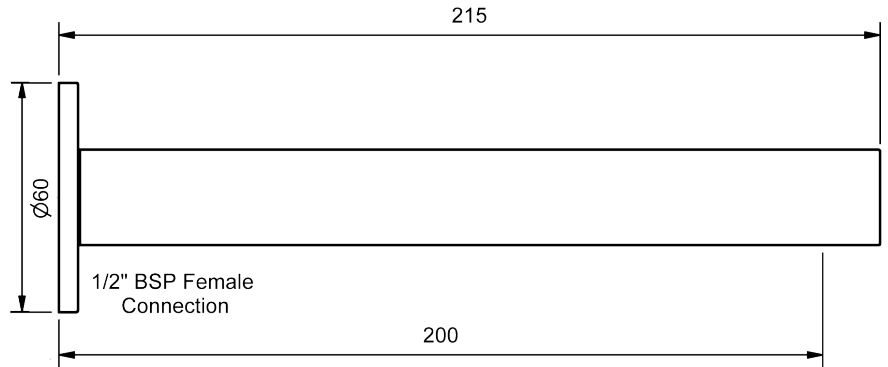

ZENITH OUTLETS - 200mm SQUARE PLATE

WALL BATH OUTLET			
200mm OUTLET - SQUARE PLATE			
	MODEL	FINISH	RRP INC GST
CHROME	ZNQSPSW	CP	$152.50
BRUSHED CHROME	ZNQSPSW	BC	$226.86
BRUSHED NICKEL	ZNQSPSW	BN	$226.86
SATIN CHROME	ZNQSPSW	SC	$205.41
BRUSHED BLACK SAPPHIRE	ZNQSPSW	BBS	$226.86
GUNMETAL	ZNQSPSW	GM	$205.41
MATT BLACK	ZNQSPSW	MB	$205.41
MATT WHITE & CHROME	ZNQSPSW	MWC	$227.96
WHITE & CHROME	ZNQSPSW	WHC	$227.96
GOLD	ZNQSPSW	GP	$322.41
BRUSHED GOLD	ZNQSPSW	BG	$346.57

WALL BASIN/SINK OUTLET			
200mm OUTLET - SQUARE PLATE			
4 STAR WELS - 7.5 LPM	MODEL	FINISH	RRP INC GST
CHROME	ZNQSPSW4	CP	$152.50
BRUSHED CHROME	ZNQSPSW4	BC	$226.86
BRUSHED NICKEL	ZNQSPSW4	BN	$226.86
SATIN CHROME	ZNQSPSW4	SC	$205.41
BRUSHED BLACK SAPPHIRE	ZNQSPSW4	BBS	$226.86
GUNMETAL	ZNQSPSW4	GM	$205.41
MATT BLACK	ZNQSPSW4	MB	$205.41
MATT WHITE & CHROME	ZNQSPSW4	MWC	$227.96
WHITE & CHROME	ZNQSPSW4	WHC	$227.96
GOLD	ZNQSPSW4	GP	$322.41
BRUSHED GOLD	ZNQSPSW4	BG	$346.57

WALL BASIN/SINK OUTLET			
200mm OUTLET - SQUARE PLATE			
6 STAR WELS - 4.5 LPM	MODEL	FINISH	RRP INC GST
CHROME	ZNQSPSW6	CP	$152.50
BRUSHED CHROME	ZNQSPSW6	BC	$226.86
BRUSHED NICKEL	ZNQSPSW6	BN	$226.86
SATIN CHROME	ZNQSPSW6	SC	$205.41
BRUSHED BLACK SAPPHIRE	ZNQSPSW6	BBS	$226.86
GUNMETAL	ZNQSPSW6	GM	$205.41
MATT BLACK	ZNQSPSW6	MB	$205.41
MATT WHITE & CHROME	ZNQSPSW6	MWC	$227.96
WHITE & CHROME	ZNQSPSW6	WHC	$227.96
GOLD	ZNQSPSW6	GP	$322.41
BRUSHED GOLD	ZNQSPSW6	BG	$346.57