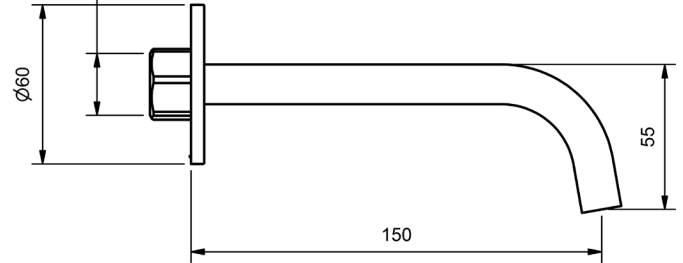

ZENITH SQUARE PROFILE 200MM WALL SPOUTS

WALL BATH SPOUT 200MM SQUARE PROFILE			
	MODEL	FINISH	RRP INC GST
CHROME	ZNSPSWQ	CP	$130.42
BRUSHED CHROME	ZNSPSWQ	BC	$202.81
BRUSHED NICKEL	ZNSPSWQ	BN	$202.81
SATIN CHROME	ZNSPSWQ	SC	$180.84
BRUSHED BLACK SAPPHIRE	ZNSPSWQ	BBS	$202.81
GUNMETAL	ZNSPSWQ	GM	$180.84
MATT BLACK	ZNSPSWQ	MB	$180.84
MATT WHITE & CHROME	ZNSPSWQ	MWC	$207.67
WHITE & CHROME	ZNSPSWQ	WHC	$207.67
GOLD	ZNSPSWQ	GP	$286.18
BRUSHED GOLD	ZNSPSWQ	BG	$310.33

WALL BASIN SPOUT 200MM SQUARE PROFILE			
4 STAR WELS - 7.5 LPM	MODEL	FINISH	RRP INC GST
CHROME	ZNSPSWQ4	CP	$130.42
BRUSHED CHROME	ZNSPSWQ4	BC	$202.81
BRUSHED NICKEL	ZNSPSWQ4	BN	$202.81
SATIN CHROME	ZNSPSWQ4	SC	$180.84
BRUSHED BLACK SAPPHIRE	ZNSPSWQ4	BBS	$202.81
GUNMETAL	ZNSPSWQ4	GM	$180.84
MATT BLACK	ZNSPSWQ4	MB	$180.84
MATT WHITE & CHROME	ZNSPSWQ4	MWC	$207.67
WHITE & CHROME	ZNSPSWQ4	WHC	$207.67
GOLD	ZNSPSWQ4	GP	$286.18
BRUSHED GOLD	ZNSPSWQ4	BG	$310.33

WALL BASIN SPOUT 200MM SQUARE PROFILE			
6 STAR WELS - 4.5 LPM	MODEL	FINISH	RRP INC GST
CHROME	ZNSPSWQ6	CP	$130.42
BRUSHED CHROME	ZNSPSWQ6	BC	$202.81
BRUSHED NICKEL	ZNSPSWQ6	BN	$202.81
SATIN CHROME	ZNSPSWQ6	SC	$180.84
BRUSHED BLACK SAPPHIRE	ZNSPSWQ6	BBS	$202.81
GUNMETAL	ZNSPSWQ6	GM	$180.84
MATT BLACK	ZNSPSWQ6	MB	$180.84
MATT WHITE & CHROME	ZNSPSWQ6	MWC	$207.67
WHITE & CHROME	ZNSPSWQ6	WHC	$207.67
GOLD	ZNSPSWQ6	GP	$286.18
BRUSHED GOLD	ZNSPSWQ6	BG	$310.33

1/2" BSP FI CONNECTION