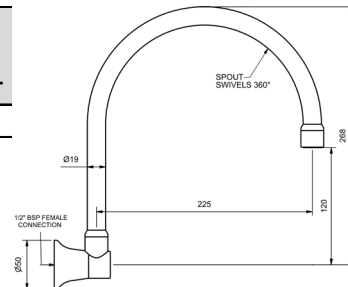

SX / EC SPOUTS

MODEL CODE + FINISH CODE = ITEM CODE

CHROME

SX / EC 175MM SWIVEL SPOUTS

HOB SINK SPOUT - 175MM

4 STAR WELS - 7.5 LPM	MODEL	FINISH	RRP INC GST
CHROME	PRSPHG	CP	\$77.38

WALL SINK SPOUT - 175MM

4 STAR WELS - 7.5 LPM	MODEL	FINISH	RRP INC GST
CHROME	PRSPWG	CP	\$77.38

SX / EC 200MM SWIVEL SPOUTS

HOB SPA SPOUT - 200MM

MODEL	FINISH	RRP INC GST
CHROME PRSPH8	CP	\$101.09

CHROME

WALL SPA SPOUT - 200MM

MODEL	FINISH	RRP INC GST
CHROME PRSPW8	CP	\$104.83

SX / EC WALL SPA SPOUT - 225mm

HOB SPA SPOUT - 225MM

MODEL	FINISH	RRP INC GST
CHROME PRSPH9	CP	\$106.08

WALL SPA SPOUT - 225MM

MODEL	FINISH	RRP INC GST
CHROME PRSPW9	CP	\$109.82

SX / EC SPOUTS

MODEL CODE + FINISH CODE = ITEM CODE

CHROME

LOW RISE BASIN SPOUT

LOW RISE BASIN SPOUT

4 STAR WELS - 7.5 LPM	MODEL	RRP INC GST
CHROME	SPB	\$39.95

LOW RISE BASIN SPOUT

6 STAR WELS - 4.5 LPM	MODEL	RRP INC GST
CHROME	SPB6	\$39.95

LAUNDRY ARM - 150mm

SWIVEL LAUNDRY SPOUT

3 STAR WELS - 9 LPM	MODEL	RRP INC GST
CHROME	LA150	\$34.95