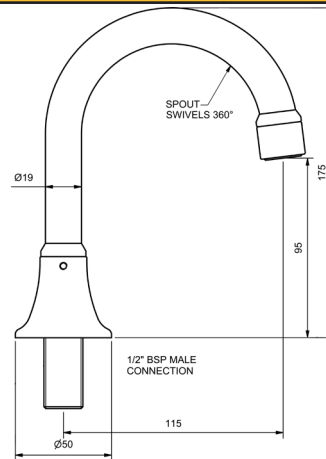

SX / EC SPOUTS

MODEL CODE + FINISH CODE = ITEM CODE

CHROME

SX / EC FIXED BASIN SPOUTS

FIXED BASIN SPOUT

4 STAR WELS - 7.5 LPM	MODEL	FINISH	RRP INC GST
CHROME	PRSPBG	CP	\$71.13

FIXED BASIN SPOUT

6 STAR WELS - 4.5 LPM	MODEL	FINISH	RRP INC GST
CHROME	PRSPBG6	CP	\$71.13

SX / EC SWIVEL BASIN SPOUTS

SWIVEL BASIN SPOUT

4 STAR WELS - 7.5 LPM	MODEL	FINISH	RRP INC GST
CHROME	PRSPBGS	CP	\$79.87

SWIVEL BASIN SPOUT

6 STAR WELS - 4.5 LPM	MODEL	FINISH	RRP INC GST
CHROME	PRSPBGS6	CP	\$79.87

CHROME

SX / EC 150MM FIXED WALL SPOUTS

BATH SPOUT - 150MM				
	MODEL	FINISH	RRP	INC GST
	CHROME PRSPBH	CP	\$54.91	

WALL BASIN SPOUT - 150MM				
4 STAR WELS - 7.5 LPM	MODEL	FINISH	RRP	INC GST
	CHROME PRSPBH4	CP	\$54.91	