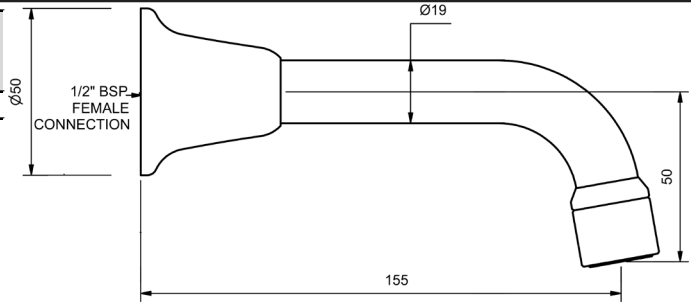

SX / EC SWIVEL BASIN SPOUTS

SWIVEL BASIN SPOUT

4 STAR WELS - 7.5 LPM	MODEL	FINISH	RRP INC GST
CHROME	PRSPBGS	CP	\$79.87

SWIVEL BASIN SPOUT

6 STAR WELS - 4.5 LPM	MODEL	FINISH	RRP INC GST
CHROME	PRSPBGS6	CP	\$79.87

CHROME

SX / EC 150MM FIXED WALL SPOUTS

BATH SPOUT - 150MM				
	MODEL	FINISH	RRP	INC GST
	CHROME PRSPBH	CP	\$54.91	

WALL BASIN SPOUT - 150MM				
4 STAR WELS - 7.5 LPM	MODEL	FINISH	RRP	INC GST
	CHROME PRSPBH4	CP	\$54.91	

WALL BASIN SPOUT - 150MM				
6 STAR WELS - 4.5 LPM	MODEL	FINISH	RRP	INC GST
	CHROME PRSPBH6	CP	\$54.91	

SX / EC 200MM FIXED WALL SPOUTS

BATH SPOUT - 200MM				
	MODEL	FINISH	RRP	INC GST
	CHROME PRSPSW	CP	\$68.64	