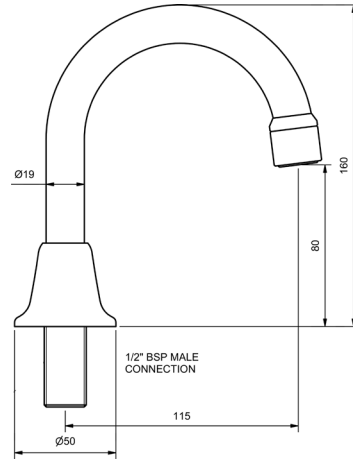

SX / EC SPOUTS

MODEL CODE + FINISH CODE = ITEM CODE

CHROME

SX / EC FIXED BASIN SPOUTS

FIXED BASIN SPOUT

4 STAR WELS - 7.5 LPM	MODEL	FINISH	RRP INC GST
CHROME	PRSPBG	CP	\$71.13

FIXED BASIN SPOUT

6 STAR WELS - 4.5 LPM	MODEL	FINISH	RRP INC GST
CHROME	PRSPBG6	CP	\$71.13

CHROME

SX / EC 150MM FIXED WALL SPOUTS

BATH SPOUT - 150MM				
	MODEL	FINISH	RRP	INC GST
	CHROME PRSPBH	CP	\$54.91	

WALL BASIN SPOUT - 150MM				
4 STAR WELS - 7.5 LPM	MODEL	FINISH	RRP	INC GST
	CHROME PRSPBH4	CP	\$54.91	

WALL BASIN SPOUT - 150MM				
6 STAR WELS - 4.5 LPM	MODEL	FINISH	RRP	INC GST
	CHROME PRSPBH6	CP	\$54.91	

SX / EC 200MM FIXED WALL SPOUTS

BATH SPOUT - 200MM				
	MODEL	FINISH	RRP	INC GST
	CHROME PRSPSW	CP	\$68.64	

SX / EC SPOUTS

MODEL CODE + FINISH CODE = ITEM CODE

CHROME

SX / EC 175MM SWIVEL SPOUTS

HOB SINK SPOUT - 175MM

4 STAR WELS - 7.5 LPM	MODEL	FINISH	RRP INC GST
CHROME	PRSPHG	CP	\$77.38

WALL SINK SPOUT - 175MM

4 STAR WELS - 7.5 LPM	MODEL	FINISH	RRP INC GST
CHROME	PRSPWG	CP	\$77.38