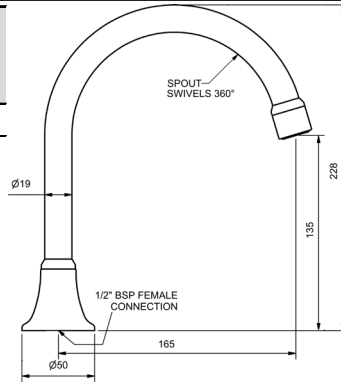

SX / EC SPOUTS

MODEL CODE + FINISH CODE = ITEM CODE

CHROME

SX / EC 175MM SWIVEL SPOUTS

HOB SINK SPOUT - 175MM

4 STAR WELS - 7.5 LPM	MODEL	FINISH	RRP INC GST
CHROME	PRSPHG	CP	\$77.38

WALL SINK SPOUT - 175MM

4 STAR WELS - 7.5 LPM	MODEL	FINISH	RRP INC GST
CHROME	PRSPWG	CP	\$77.38

SX / EC 200MM SWIVEL SPOUTS

HOB SPA SPOUT - 200MM

MODEL	FINISH	RRP INC GST
CHROME PRSPH8	CP	\$101.09

CHROME

WALL SPA SPOUT - 200MM

MODEL	FINISH	RRP INC GST
CHROME PRSPW8	CP	\$104.83

SX / EC WALL SPA SPOUT - 225mm