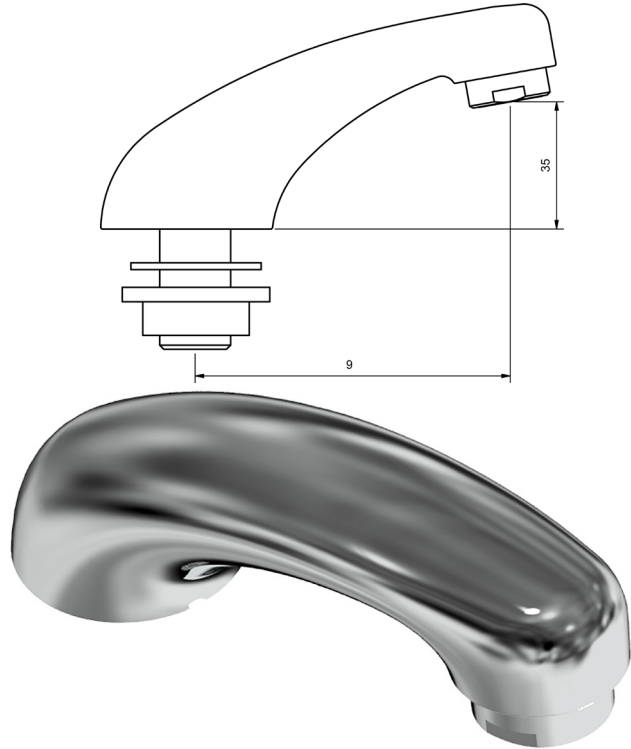

SX / EC SPOUTS

MODEL CODE + FINISH CODE = ITEM CODE

CHROME

SX / EC 175MM SWIVEL SPOUTS

HOB SINK SPOUT - 175MM

4 STAR WELS - 7.5 LPM	MODEL	FINISH	RRP INC GST
CHROME	PRSPHG	CP	\$77.38

WALL SINK SPOUT - 175MM

4 STAR WELS - 7.5 LPM	MODEL	FINISH	RRP INC GST
CHROME	PRSPWG	CP	\$77.38

SX / EC 200MM SWIVEL SPOUTS

HOB SPA SPOUT - 200MM

MODEL	FINISH	RRP INC GST
CHROME PRSPH8	CP	\$101.09

CHROME

WALL SPA SPOUT - 200MM

MODEL	FINISH	RRP INC GST
CHROME PRSPW8	CP	\$104.83

SX / EC WALL SPA SPOUT - 225mm

HOB SPA SPOUT - 225MM

MODEL	FINISH	RRP INC GST
CHROME PRSPH9	CP	\$106.08

WALL SPA SPOUT - 225MM

MODEL	FINISH	RRP INC GST
CHROME PRSPW9	CP	\$109.82

SX / EC SPOUTS

MODEL CODE + FINISH CODE = ITEM CODE

CHROME

LOW RISE BASIN SPOUT

LOW RISE BASIN SPOUT

4 STAR WELS - 7.5 LPM	MODEL	RRP INC GST
CHROME	SPB	\$39.95

LOW RISE BASIN SPOUT

6 STAR WELS - 4.5 LPM	MODEL	RRP INC GST
CHROME	SPB6	\$39.95

LAUNDRY ARM - 150mm

SWIVEL LAUNDRY SPOUT

3 STAR WELS - 9 LPM	MODEL	RRP INC GST
CHROME	LA150	\$34.95