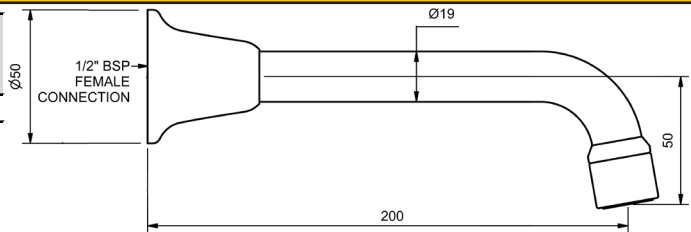

CHROME

SX / EC 150MM FIXED WALL SPOUTS

BATH SPOUT - 150MM				
	MODEL	FINISH	RRP	INC GST
	CHROME PRSPBH	CP	\$54.91	

WALL BASIN SPOUT - 150MM				
4 STAR WELS - 7.5 LPM	MODEL	FINISH	RRP	INC GST
	CHROME PRSPBH4	CP	\$54.91	

WALL BASIN SPOUT - 150MM				
6 STAR WELS - 4.5 LPM	MODEL	FINISH	RRP	INC GST
	CHROME PRSPBH6	CP	\$54.91	

SX / EC 200MM FIXED WALL SPOUTS

BATH SPOUT - 200MM				
	MODEL	FINISH	RRP	INC GST
	CHROME PRSPSW	CP	\$68.64	