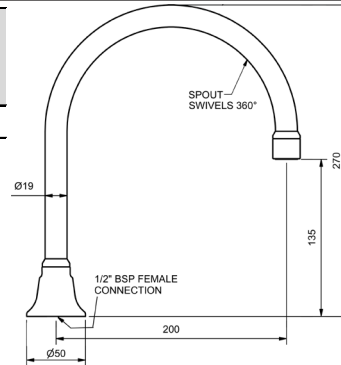

SX / EC SPOUTS

MODEL CODE + FINISH CODE = ITEM CODE

CHROME

SX / EC 175MM SWIVEL SPOUTS

HOB SINK SPOUT - 175MM

4 STAR WELS - 7.5 LPM	MODEL	FINISH	RRP INC GST
CHROME	PRSPHG	CP	\$77.38

WALL SINK SPOUT - 175MM

4 STAR WELS - 7.5 LPM	MODEL	FINISH	RRP INC GST
CHROME	PRSPWG	CP	\$77.38

SX / EC 200MM SWIVEL SPOUTS

HOB SPA SPOUT - 200MM

MODEL	FINISH	RRP INC GST
CHROME PRSPH8	CP	\$101.09

CHROME

WALL SPA SPOUT - 200MM

MODEL	FINISH	RRP INC GST
CHROME PRSPW8	CP	\$104.83

SX / EC WALL SPA SPOUT - 225mm