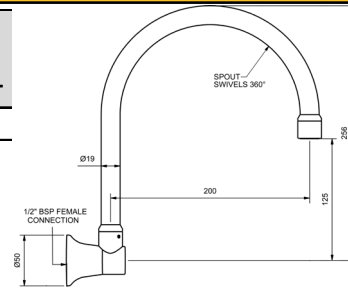

SX / EC SPOUTS

MODEL CODE + FINISH CODE = ITEM CODE

CHROME

SX / EC 175MM SWIVEL SPOUTS

HOB SINK SPOUT - 175MM

4 STAR WELS - 7.5 LPM	MODEL	FINISH	RRP INC GST
CHROME	PRSPHG	CP	\$77.38

WALL SINK SPOUT - 175MM

4 STAR WELS - 7.5 LPM	MODEL	FINISH	RRP INC GST
CHROME	PRSPWG	CP	\$77.38

SX / EC 200MM SWIVEL SPOUTS

HOB SPA SPOUT - 200MM

MODEL	FINISH	RRP INC GST
CHROME PRSPH8	CP	\$101.09

CHROME

WALL SPA SPOUT - 200MM

MODEL	FINISH	RRP INC GST
CHROME PRSPW8	CP	\$104.83

SX / EC WALL SPA SPOUT - 225mm

HOB SPA SPOUT - 225MM

MODEL	FINISH	RRP INC GST
CHROME PRSPH9	CP	\$106.08

WALL SPA SPOUT - 225MM

MODEL	FINISH	RRP INC GST
CHROME PRSPW9	CP	\$109.82

SX / EC SPOUTS

MODEL CODE + FINISH CODE = ITEM CODE

CHROME

LOW RISE BASIN SPOUT