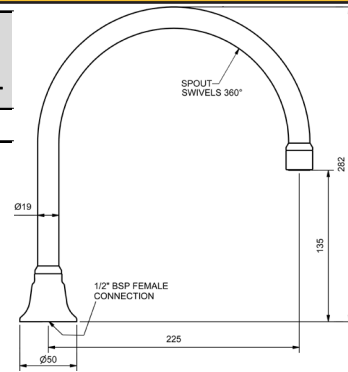

SX / EC SPOUTS

MODEL CODE + FINISH CODE = ITEM CODE

CHROME

SX / EC 175MM SWIVEL SPOUTS

HOB SINK SPOUT - 175MM

4 STAR WELS - 7.5 LPM	MODEL	FINISH	RRP INC GST
CHROME	PRSPHG	CP	\$77.38

WALL SINK SPOUT - 175MM

4 STAR WELS - 7.5 LPM	MODEL	FINISH	RRP INC GST
CHROME	PRSPWG	CP	\$77.38

SX / EC 200MM SWIVEL SPOUTS

HOB SPA SPOUT - 200MM

MODEL	FINISH	RRP INC GST
CHROME PRSPH8	CP	\$101.09

CHROME

WALL SPA SPOUT - 200MM

MODEL	FINISH	RRP INC GST
CHROME PRSPW8	CP	\$104.83

SX / EC WALL SPA SPOUT - 225mm

HOB SPA SPOUT - 225MM

MODEL	FINISH	RRP INC GST
CHROME PRSPH9	CP	\$106.08

WALL SPA SPOUT - 225MM

MODEL	FINISH	RRP INC GST
CHROME PRSPW9	CP	\$109.82

SX / EC SPOUTS

MODEL CODE + FINISH CODE = ITEM CODE

CHROME

LOW RISE BASIN SPOUT