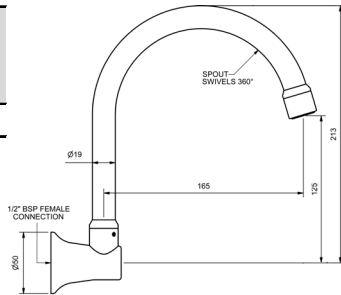

WALL BASIN SPOUT - 200MM				
4 STAR WELS - 7.5 LPM	MODEL	FINISH	RRP	INC GST
	CHROME PRSPSW4	CP	\$68.64	

WALL BASIN SPOUT - 200MM				
6 STAR WELS - 4.5 LPM	MODEL	FINISH	RRP	INC GST
	CHROME PRSPSW6	CP	\$68.64	

SX / EC SPOUTS

MODEL CODE + FINISH CODE = ITEM CODE

CHROME

SX / EC 175MM SWIVEL SPOUTS

HOB SINK SPOUT - 175MM

4 STAR WELS - 7.5 LPM	MODEL	FINISH	RRP INC GST
CHROME	PRSPHG	CP	\$77.38

WALL SINK SPOUT - 175MM

4 STAR WELS - 7.5 LPM	MODEL	FINISH	RRP INC GST
CHROME	PRSPWG	CP	\$77.38

SX / EC 200MM SWIVEL SPOUTS

HOB SPA SPOUT - 200MM

MODEL	FINISH	RRP INC GST
CHROME PRSPH8	CP	\$101.09

CHROME

WALL SPA SPOUT - 200MM

MODEL	FINISH	RRP INC GST
CHROME PRSPW8	CP	\$104.83

SX / EC WALL SPA SPOUT - 225mm

HOB SPA SPOUT - 225MM

MODEL	FINISH	RRP INC GST
CHROME PRSPH9	CP	\$106.08

WALL SPA SPOUT - 225MM

MODEL	FINISH	RRP INC GST
CHROME PRSPW9	CP	\$109.82

SX / EC SPOUTS

MODEL CODE + FINISH CODE = ITEM CODE

CHROME

LOW RISE BASIN SPOUT