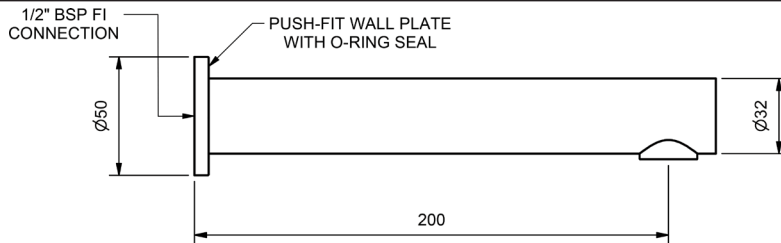

PARK SPOUTS

MODEL CODE + FINISH CODE = ITEM CODE

CHROME

BRUSHED CHROME

BRUSHED NICKEL

SATIN CHROME

BRUSHED BLACK SAPPHIRE

GUNMETAL

MATT BLACK

MATT WHITE

GLOSS WHITE

GOLD

BRUSHED GOLD

PARK 150MM STRAIGHT FIXED WALL SPOUTS

BATH SPOUT - 150MM

	MODEL	FINISH	RRP	INC	GST
CHROME	PKSPBH5	CP	$102.34		
BRUSHED CHROME	PKSPBH5	BC	$177.85		
BRUSHED NICKEL	PKSPBH5	BN	$177.85		
SATIN CHROME	PKSPBH5	SC	$168.24		
BRUSHED BLACK SAPPHIRE	PKSPBH5	BBS	$177.85		
GUNMETAL	PKSPBH5	GM	$168.24		
MATT BLACK	PKSPBH5	MB	$168.24		
MATT WHITE & CHROME	PKSPBH5	MWC	$189.33		
WHITE & CHROME	PKSPBH5	WHC	$189.33		
GOLD	PKSPBH5	GP	$200.11		
BRUSHED GOLD	PKSPBH5	BG	$210.69		

WALL BASIN SPOUT - 150MM

4 STAR WELS - 7.5 LPM	MODEL	FINISH	RRP	INC	GST
CHROME	PKSPBH54	CP	$102.34		
BRUSHED CHROME	PKSPBH54	BC	$177.85		
BRUSHED NICKEL	PKSPBH54	BN	$177.85		
SATIN CHROME	PKSPBH54	SC	$168.24		
BRUSHED BLACK SAPPHIRE	PKSPBH54	BBS	$177.85		
GUNMETAL	PKSPBH54	GM	$168.24		
MATT BLACK	PKSPBH54	MB	$168.24		
MATT WHITE & CHROME	PKSPBH54	MWC	$189.33		
WHITE & CHROME	PKSPBH54	WHC	$189.33		
GOLD	PKSPBH54	GP	$200.11		
BRUSHED GOLD	PKSPBH54	BG	$210.69		

WALL BASIN SPOUT - 150MM

6 STAR WELS - 4.5 LPM	MODEL	FINISH	RRP	INC	GST
CHROME	PKSPBH56	CP	$102.34		
BRUSHED CHROME	PKSPBH56	BC	$177.85		
BRUSHED NICKEL	PKSPBH56	BN	$177.85		
SATIN CHROME	PKSPBH56	SC	$168.24		
BRUSHED BLACK SAPPHIRE	PKSPBH56	BBS	$177.85		
GUNMETAL	PKSPBH56	GM	$168.24		
MATT BLACK	PKSPBH56	MB	$168.24		
MATT WHITE & CHROME	PKSPBH56	MWC	$189.33		
WHITE & CHROME	PKSPBH56	WHC	$189.33		
GOLD	PKSPBH56	GP	$200.11		
BRUSHED GOLD	PKSPBH56	BG	$210.69		

PARK 200MM STRAIGHT FIXED WALL SPOUTS

BATH SPOUT - 200MM