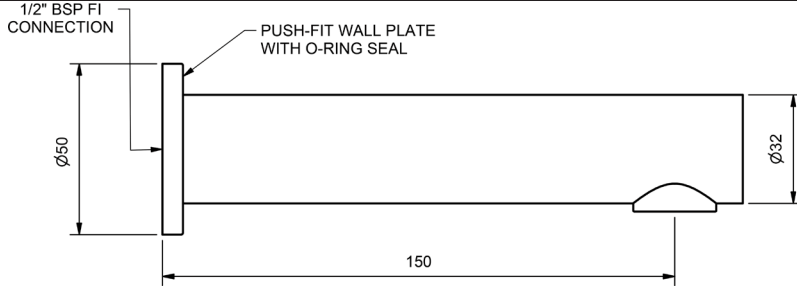

GUNMETAL

MATT BLACK

MATT WHITE

GLOSS WHITE

GOLD

BRUSHED GOLD

PARK 150MM STRAIGHT FIXED WALL SPOUTS

BATH SPOUT - 150MM

	MODEL	FINISH	RRP	INC	GST
CHROME	PKSPBH5	CP	$102.34		
BRUSHED CHROME	PKSPBH5	BC	$177.85		
BRUSHED NICKEL	PKSPBH5	BN	$177.85		
SATIN CHROME	PKSPBH5	SC	$168.24		
BRUSHED BLACK SAPPHIRE	PKSPBH5	BBS	$177.85		
GUNMETAL	PKSPBH5	GM	$168.24		
MATT BLACK	PKSPBH5	MB	$168.24		
MATT WHITE & CHROME	PKSPBH5	MWC	$189.33		
WHITE & CHROME	PKSPBH5	WHC	$189.33		
GOLD	PKSPBH5	GP	$200.11		
BRUSHED GOLD	PKSPBH5	BG	$210.69		

WALL BASIN SPOUT - 150MM

4 STAR WELS - 7.5 LPM	MODEL	FINISH	RRP	INC	GST
CHROME	PKSPBH54	CP	$102.34		
BRUSHED CHROME	PKSPBH54	BC	$177.85		
BRUSHED NICKEL	PKSPBH54	BN	$177.85		
SATIN CHROME	PKSPBH54	SC	$168.24		
BRUSHED BLACK SAPPHIRE	PKSPBH54	BBS	$177.85		
GUNMETAL	PKSPBH54	GM	$168.24		
MATT BLACK	PKSPBH54	MB	$168.24		
MATT WHITE & CHROME	PKSPBH54	MWC	$189.33		
WHITE & CHROME	PKSPBH54	WHC	$189.33		
GOLD	PKSPBH54	GP	$200.11		
BRUSHED GOLD	PKSPBH54	BG	$210.69		

WALL BASIN SPOUT - 150MM

6 STAR WELS - 4.5 LPM	MODEL	FINISH	RRP	INC	GST
CHROME	PKSPBH56	CP	$102.34		
BRUSHED CHROME	PKSPBH56	BC	$177.85		
BRUSHED NICKEL	PKSPBH56	BN	$177.85		
SATIN CHROME	PKSPBH56	SC	$168.24		
BRUSHED BLACK SAPPHIRE	PKSPBH56	BBS	$177.85		
GUNMETAL	PKSPBH56	GM	$168.24		
MATT BLACK	PKSPBH56	MB	$168.24		
MATT WHITE & CHROME	PKSPBH56	MWC	$189.33		
WHITE & CHROME	PKSPBH56	WHC	$189.33		
GOLD	PKSPBH56	GP	$200.11		
BRUSHED GOLD	PKSPBH56	BG	$210.69		

PARK 200MM STRAIGHT FIXED WALL SPOUTS

BATH SPOUT - 200MM

	MODEL	FINISH	RRP	INC	GST
CHROME	PKSPSW5	CP	$123.55		
BRUSHED CHROME	PKSPSW5	BC	$205.93		
BRUSHED NICKEL	PKSPSW5	BN	$205.93		
SATIN CHROME	PKSPSW5	SC	$196.32		
BRUSHED BLACK SAPPHIRE	PKSPSW5	BBS	$205.93		
GUNMETAL	PKSPSW5	GM	$196.32		
MATT BLACK	PKSPSW5	MB	$196.32		
MATT WHITE & CHROME	PKSPSW5	MWC	$210.54		
WHITE & CHROME	PKSPSW5	WHC	$210.54		
GOLD	PKSPSW5	GP	$235.39		
BRUSHED GOLD	PKSPSW5	BG	$245.96		

WALL BASIN SPOUT - 200MM

4 STAR WELS - 7.5 LPM	MODEL	FINISH	RRP	INC	GST
CHROME	PKSPSW54	CP	$123.55		
BRUSHED CHROME	PKSPSW54	BC	$205.93		
BRUSHED NICKEL	PKSPSW54	BN	$205.93		
SATIN CHROME	PKSPSW54	SC	$196.32		
BRUSHED BLACK SAPPHIRE	PKSPSW54	BBS	$205.93		
GUNMETAL	PKSPSW54	GM	$196.32		
MATT BLACK	PKSPSW54	MB	$196.32		
MATT WHITE & CHROME	PKSPSW54	MWC	$210.54		
WHITE & CHROME	PKSPSW54	WHC	$210.54		
GOLD	PKSPSW54	GP	$235.39		
BRUSHED GOLD	PKSPSW54	BG	$245.96		

WALL BASIN SPOUT - 200MM

6 STAR WELS - 4.5 LPM	MODEL	FINISH	RRP	INC	GST
CHROME	PKSPSW56	CP	$123.55		
BRUSHED CHROME	PKSPSW56	BC	$205.93		
BRUSHED NICKEL	PKSPSW56	BN	$205.93		
SATIN CHROME	PKSPSW56	SC	$196.32		
BRUSHED BLACK SAPPHIRE	PKSPSW56	BBS	$205.93		
GUNMETAL	PKSPSW56	GM	$196.32		
MATT BLACK	PKSPSW56	MB	$196.32		
MATT WHITE & CHROME	PKSPSW56	MWC	$210.54		
WHITE & CHROME	PKSPSW56	WHC	$210.54		
GOLD	PKSPSW56	GP	$235.39		
BRUSHED GOLD	PKSPSW56	BG	$245.96