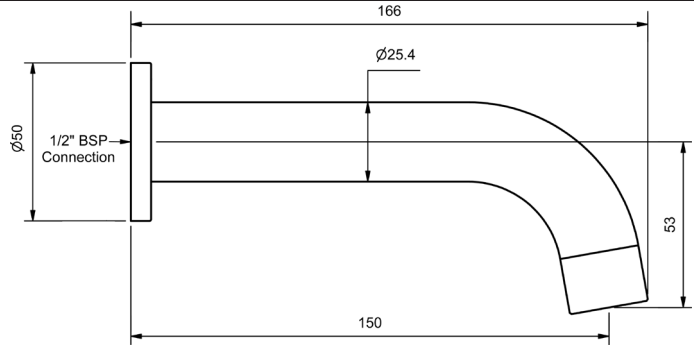

PARK 200MM CURVED FIXED WALL SPOUTS

BATH SPOUT - 200MM			
MODEL	FINISH	RRP	INC GST
CHROME	PKSPSWQ	CP	$89.86
BRUSHED CHROME	PKSPSWQ	BC	$172.23
BRUSHED NICKEL	PKSPSWQ	BN	$172.23
SATIN CHROME	PKSPSWQ	SC	$162.62
BRUSHED BLACK SAPPHIRE	PKSPSWQ	BBS	$172.23
GUNMETAL	PKSPSWQ	GM	$162.62
MATT BLACK	PKSPSWQ	MB	$162.62
MATT WHITE & CHROME	PKSPSWQ	MWC	$176.85
WHITE & CHROME	PKSPSWQ	WHC	$176.85
GOLD	PKSPSWQ	GP	$198.34
BRUSHED GOLD	PKSPSWQ	BG	$208.90

WALL BASIN SPOUT - 200MM			
MODEL	FINISH	RRP	INC GST
CHROME	PKSPSWQ4	CP	$89.86
BRUSHED CHROME	PKSPSWQ4	BC	$172.23
BRUSHED NICKEL	PKSPSWQ4	BN	$172.23
SATIN CHROME	PKSPSWQ4	SC	$162.62
BRUSHED BLACK SAPPHIRE	PKSPSWQ4	BBS	$172.23
GUNMETAL	PKSPSWQ4	GM	$162.62
MATT BLACK	PKSPSWQ4	MB	$162.62
MATT WHITE & CHROME	PKSPSWQ4	MWC	$176.85
WHITE & CHROME	PKSPSWQ4	WHC	$176.85
GOLD	PKSPSWQ4	GP	$198.34
BRUSHED GOLD	PKSPSWQ4	BG	$208.90

WALL BASIN SPOUT - 200MM			
MODEL	FINISH	RRP	INC GST
CHROME	PKSPSWQ6	CP	$89.86
BRUSHED CHROME	PKSPSWQ6	BC	$172.23
BRUSHED NICKEL	PKSPSWQ6	BN	$172.23
SATIN CHROME	PKSPSWQ6	SC	$162.62
BRUSHED BLACK SAPPHIRE	PKSPSWQ6	BBS	$172.23
GUNMETAL	PKSPSWQ6	GM	$162.62
MATT BLACK	PKSPSWQ6	MB	$162.62
MATT WHITE & CHROME	PKSPSWQ6	MWC	$176.85
WHITE & CHROME	PKSPSWQ6	WHC	$176.85
GOLD	PKSPSWQ6	GP	$198.34
BRUSHED GOLD	PKSPSWQ6	BG	$208.90