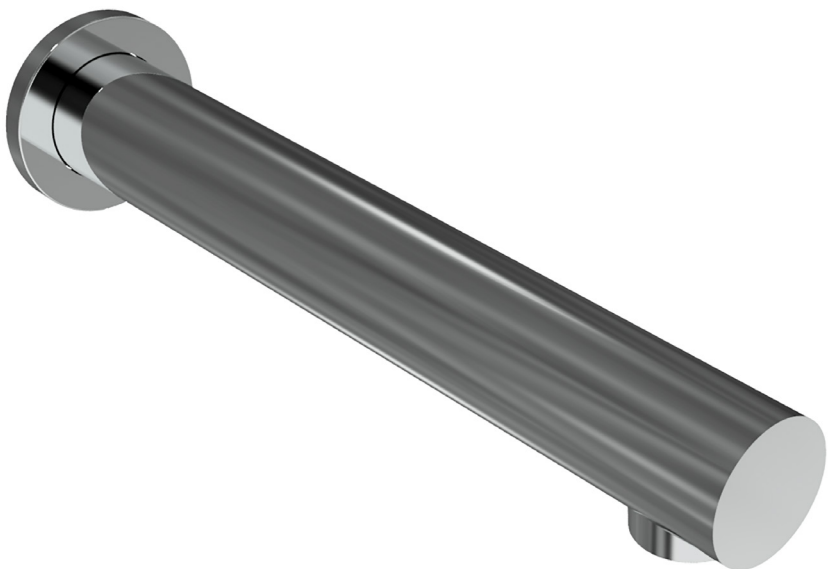

PARK SPOUTS

MODEL CODE + FINISH CODE = ITEM CODE

CHROME

BRUSHED CHROME

BRUSHED NICKEL

SATIN CHROME

BRUSHED BLACK SAPPHIRE

GUNMETAL

MATT BLACK

MATT WHITE

GLOSS WHITE

GOLD

BRUSHED GOLD

PARK 150MM STRAIGHT FIXED WALL SPOUTS

BATH SPOUT - 150MM

	MODEL	FINISH	RRP	INC	GST
CHROME	PKSPBH5	CP	$102.34		
BRUSHED CHROME	PKSPBH5	BC	$177.85		
BRUSHED NICKEL	PKSPBH5	BN	$177.85		
SATIN CHROME	PKSPBH5	SC	$168.24		
BRUSHED BLACK SAPPHIRE	PKSPBH5	BBS	$177.85		
GUNMETAL	PKSPBH5	GM	$168.24		
MATT BLACK	PKSPBH5	MB	$168.24		
MATT WHITE & CHROME	PKSPBH5	MWC	$189.33		
WHITE & CHROME	PKSPBH5	WHC	$189.33		
GOLD	PKSPBH5	GP	$200.11		
BRUSHED GOLD	PKSPBH5	BG	$210.69		

WALL BASIN SPOUT - 150MM

4 STAR WELS - 7.5 LPM	MODEL	FINISH	RRP	INC	GST
CHROME	PKSPBH54	CP	$102.34		
BRUSHED CHROME	PKSPBH54	BC	$177.85		
BRUSHED NICKEL	PKSPBH54	BN	$177.85		
SATIN CHROME	PKSPBH54	SC	$168.24		
BRUSHED BLACK SAPPHIRE	PKSPBH54	BBS	$177.85		
GUNMETAL	PKSPBH54	GM	$168.24		
MATT BLACK	PKSPBH54	MB	$168.24		
MATT WHITE & CHROME	PKSPBH54	MWC	$189.33		
WHITE & CHROME	PKSPBH54	WHC	$189.33		
GOLD	PKSPBH54	GP	$200.11		
BRUSHED GOLD	PKSPBH54	BG	$210.69		

WALL BASIN SPOUT - 150MM

6 STAR WELS - 4.5 LPM	MODEL	FINISH	RRP	INC	GST
CHROME	PKSPBH56	CP	$102.34		
BRUSHED CHROME	PKSPBH56	BC	$177.85		
BRUSHED NICKEL	PKSPBH56	BN	$177.85		
SATIN CHROME	PKSPBH56	SC	$168.24		
BRUSHED BLACK SAPPHIRE	PKSPBH56	BBS	$177.85		
GUNMETAL	PKSPBH56	GM	$168.24		
MATT BLACK	PKSPBH56	MB	$168.24		
MATT WHITE & CHROME	PKSPBH56	MWC	$189.33		
WHITE & CHROME	PKSPBH56	WHC	$189.33		
GOLD	PKSPBH56	GP	$200.11		
BRUSHED GOLD	PKSPBH56	BG	$210.69		

PARK 200MM STRAIGHT FIXED WALL SPOUTS

BATH SPOUT - 200MM