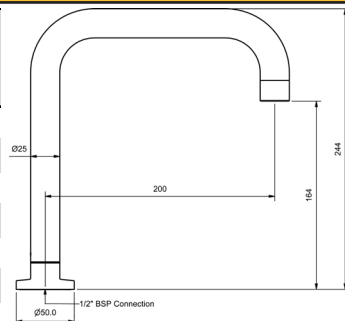

PARK 175MM SWIVEL SPOUTS

HOB SINK SPOUT - 175MM

| 4 STAR WELS - 7.5 LPM | MODEL | FINISH | RRP INC GST |
|------------------------|--------|--------|-------------|
| CHROME | PKSPHQ | CP | \$112.33 |
| BRUSHED CHROME | PKSPHQ | BC | \$204.30 |
| BRUSHED NICKEL | PKSPHQ | BN | \$204.30 |
| SATIN CHROME | PKSPHQ | SC | \$194.69 |
| BRUSHED BLACK SAPPHIRE | PKSPHQ | BBS | \$204.30 |
| GUNMETAL | PKSPHQ | GM | \$194.69 |
| MATT BLACK | PKSPHQ | MB | \$194.69 |
| MATT WHITE & CHROME | PKSPHQ | MWC | \$204.17 |
| WHITE & CHROME | PKSPHQ | WHC | \$204.17 |
| GOLD | PKSPHQ | GP | \$242.94 |
| BRUSHED GOLD | PKSPHQ | BG | \$253.51 |

WALL SINK SPOUT - 175MM

| 4 STAR WELS - 7.5 LPM | MODEL | FINISH | RRP INC GST |
|------------------------|--------|--------|-------------|
| CHROME | PKSPWQ | CP | \$112.33 |
| BRUSHED CHROME | PKSPWQ | BC | \$204.30 |
| BRUSHED NICKEL | PKSPWQ | BN | \$204.30 |
| SATIN CHROME | PKSPWQ | SC | \$194.69 |
| BRUSHED BLACK SAPPHIRE | PKSPWQ | BBS | \$204.30 |
| GUNMETAL | PKSPWQ | GM | \$194.69 |
| MATT BLACK | PKSPWQ | MB | \$194.69 |
| MATT WHITE & CHROME | PKSPWQ | MWC | \$204.17 |
| WHITE & CHROME | PKSPWQ | WHC | \$204.17 |
| GOLD | PKSPWQ | GP | \$242.94 |
| BRUSHED GOLD | PKSPWQ | BG | \$253.51 |

PARK 200MM SWIVEL SPOUTS

HOB SPA SPOUT - 200MM

| MODEL | FINISH | RRP INC GST |
|------------------------|---------|-------------|
| CHROME | PKSPH8Q | \$123.55 |
| BRUSHED CHROME | PKSPH8Q | \$219.65 |
| BRUSHED NICKEL | PKSPH8Q | \$219.65 |
| SATIN CHROME | PKSPH8Q | \$210.04 |
| BRUSHED BLACK SAPPHIRE | PKSPH8Q | \$219.65 |
| GUNMETAL | PKSPH8Q | \$210.04 |
| MATT BLACK | PKSPH8Q | \$210.04 |
| MATT WHITE & CHROME | PKSPH8Q | \$220.28 |
| WHITE & CHROME | PKSPH8Q | \$220.28 |
| GOLD | PKSPH8Q | \$275.20 |
| BRUSHED GOLD | PKSPH8Q | \$285.76 |