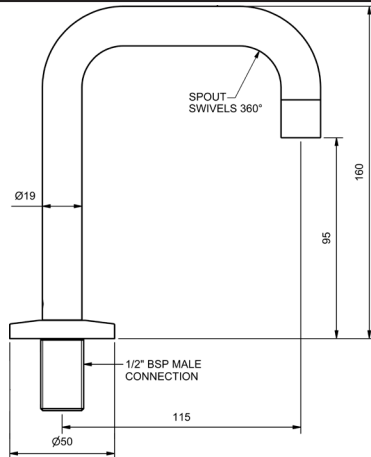

PARK SWIVEL BASIN SPOUTS

SWIVEL BASIN SPOUT				
4 STAR WELS - 7.5 LPM	MODEL	FINISH	RRP	INC GST
CHROME	PKSPBQS	CP	$104.83	
BRUSHED CHROME	PKSPBQS	BC	$194.07	
BRUSHED NICKEL	PKSPBQS	BN	$194.07	
SATIN CHROME	PKSPBQS	SC	$184.46	
BRUSHED BLACK SAPPHIRE	PKSPBQS	BBS	$194.07	
GUNMETAL	PKSPBQS	GM	$184.46	
MATT BLACK	PKSPBQS	MB	$184.46	
MATT WHITE & CHROME	PKSPBQS	MWC	$191.82	
WHITE & CHROME	PKSPBQS	WHC	$191.82	
GOLD	PKSPBQS	GP	$226.74	
BRUSHED GOLD	PKSPBQS	BG	$237.31	

SWIVEL BASIN SPOUT				
6 STAR WELS - 4.5 LPM	MODEL	FINISH	RRP	INC GST
CHROME	PKSPBQS6	CP	$104.83	
BRUSHED CHROME	PKSPBQS6	BC	$194.07	
BRUSHED NICKEL	PKSPBQS6	BN	$194.07	
SATIN CHROME	PKSPBQS6	SC	$184.46	
BRUSHED BLACK SAPPHIRE	PKSPBQS6	BBS	$194.07	
GUNMETAL	PKSPBQS6	GM	$184.46	
MATT BLACK	PKSPBQS6	MB	$184.46	
MATT WHITE & CHROME	PKSPBQS6	MWC	$191.82	
WHITE & CHROME	PKSPBQS6	WHC	$191.82	
GOLD	PKSPBQS6	GP	$226.74	
BRUSHED GOLD	PKSPBQS6	BG	$237.31