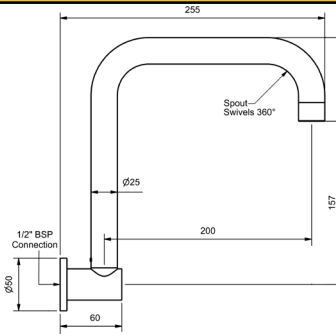

PARK 200MM SWIVEL SPOUTS

HOB SPA SPOUT - 200MM

| MODEL | FINISH | RRP INC GST |
|------------------------|---------|-------------|
| CHROME | PKSPH8Q | \$123.55 |
| BRUSHED CHROME | PKSPH8Q | \$219.65 |
| BRUSHED NICKEL | PKSPH8Q | \$219.65 |
| SATIN CHROME | PKSPH8Q | \$210.04 |
| BRUSHED BLACK SAPPHIRE | PKSPH8Q | \$219.65 |
| GUNMETAL | PKSPH8Q | \$210.04 |
| MATT BLACK | PKSPH8Q | \$210.04 |
| MATT WHITE & CHROME | PKSPH8Q | \$220.28 |
| WHITE & CHROME | PKSPH8Q | \$220.28 |
| GOLD | PKSPH8Q | \$275.20 |
| BRUSHED GOLD | PKSPH8Q | \$285.76 |

PARK SPOUTS

MODEL CODE + FINISH CODE = ITEM CODE

WALL SPA SPOUT - 200MM

| | MODEL | FINISH | RRP INC GST |
|------------------------|---------|--------|-------------|
| CHROME | PKSPW8Q | CP | \$123.55 |
| BRUSHED CHROME | PKSPW8Q | BC | \$219.65 |
| BRUSHED NICKEL | PKSPW8Q | BN | \$219.65 |
| SATIN CHROME | PKSPW8Q | SC | \$210.04 |
| BRUSHED BLACK SAPPHIRE | PKSPW8Q | BBS | \$219.65 |
| GUNMETAL | PKSPW8Q | GM | \$210.04 |
| MATT BLACK | PKSPW8Q | MB | \$210.04 |
| MATT WHITE & CHROME | PKSPW8Q | MWC | \$220.28 |
| WHITE & CHROME | PKSPW8Q | WHC | \$220.28 |
| GOLD | PKSPW8Q | GP | \$275.20 |
| BRUSHED GOLD | PKSPW8Q | BG | \$285.76 |