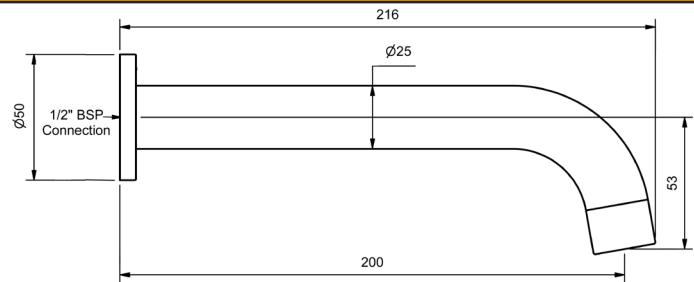

PARK 150MM CURVED FIXED WALL SPOUTS

BATH SPOUT - 150MM			
MODEL	FINISH	RRP	INC GST
CHROME	PKSPBHQ	CP	$74.88
BRUSHED CHROME	PKSPBHQ	BC	$150.39
BRUSHED NICKEL	PKSPBHQ	BN	$150.39
SATIN CHROME	PKSPBHQ	SC	$140.78
BRUSHED BLACK SAPPHIRE	PKSPBHQ	BBS	$150.39
GUNMETAL	PKSPBHQ	GM	$140.78
MATT BLACK	PKSPBHQ	MB	$140.78
MATT WHITE & CHROME	PKSPBHQ	MWC	$161.87
WHITE & CHROME	PKSPBHQ	WHC	$161.87
GOLD	PKSPBHQ	GP	$169.92
BRUSHED GOLD	PKSPBHQ	BG	$180.49

WALL BASIN SPOUT - 150MM			
MODEL	FINISH	RRP	INC GST
CHROME	PKSPBHQ4	CP	$74.88
BRUSHED CHROME	PKSPBHQ4	BC	$150.39
BRUSHED NICKEL	PKSPBHQ4	BN	$150.39
SATIN CHROME	PKSPBHQ4	SC	$140.78
BRUSHED BLACK SAPPHIRE	PKSPBHQ4	BBS	$150.39
GUNMETAL	PKSPBHQ4	GM	$140.78
MATT BLACK	PKSPBHQ4	MB	$140.78
MATT WHITE & CHROME	PKSPBHQ4	MWC	$161.87
WHITE & CHROME	PKSPBHQ4	WHC	$161.87
GOLD	PKSPBHQ4	GP	$169.92
BRUSHED GOLD	PKSPBHQ4	BG	$180.49

WALL BASIN SPOUT - 150MM			
MODEL	FINISH	RRP	INC GST
CHROME	PKSPBHQ6	CP	$74.88
BRUSHED CHROME	PKSPBHQ6	BC	$150.39
BRUSHED NICKEL	PKSPBHQ6	BN	$150.39
SATIN CHROME	PKSPBHQ6	SC	$140.78
BRUSHED BLACK SAPPHIRE	PKSPBHQ6	BBS	$150.39
GUNMETAL	PKSPBHQ6	GM	$140.78
MATT BLACK	PKSPBHQ6	MB	$140.78
MATT WHITE & CHROME	PKSPBHQ6	MWC	$161.87
WHITE & CHROME	PKSPBHQ6	WHC	$161.87
GOLD	PKSPBHQ6	GP	$169.92
BRUSHED GOLD	PKSPBHQ6	BG	$180.49

PARK 200MM CURVED FIXED WALL SPOUTS

BATH SPOUT - 200MM			
MODEL	FINISH	RRP	INC GST
CHROME	PKSPSWQ	CP	$89.86
BRUSHED CHROME	PKSPSWQ	BC	$172.23
BRUSHED NICKEL	PKSPSWQ	BN	$172.23
SATIN CHROME	PKSPSWQ	SC	$162.62
BRUSHED BLACK SAPPHIRE	PKSPSWQ	BBS	$172.23
GUNMETAL	PKSPSWQ	GM	$162.62
MATT BLACK	PKSPSWQ	MB	$162.62
MATT WHITE & CHROME	PKSPSWQ	MWC	$176.85
WHITE & CHROME	PKSPSWQ	WHC	$176.85
GOLD	PKSPSWQ	GP	$198.34
BRUSHED GOLD	PKSPSWQ	BG	$208.90