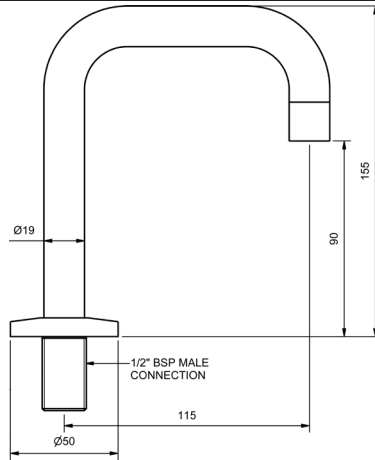

MATT BLACK

MATT WHITE

GLOSS WHITE

GOLD

BRUSHED GOLD

PARK FIXED BASIN SPOUTS

| FIXED BASIN SPOUT | | | | |
|------------------------|--------|--------|----------|---------|
| 4 STAR WELS - 7.5 LPM | MODEL | FINISH | RRP | INC GST |
| CHROME | PKSPBQ | CP | \$96.09 | |
| BRUSHED CHROME | PKSPBQ | BC | \$185.34 | |
| BRUSHED NICKEL | PKSPBQ | BN | \$185.34 | |
| SATIN CHROME | PKSPBQ | SC | \$175.73 | |
| BRUSHED BLACK SAPPHIRE | PKSPBQ | BBS | \$185.34 | |
| GUNMETAL | PKSPBQ | GM | \$175.73 | |
| MATT BLACK | PKSPBQ | MB | \$175.73 | |
| MATT WHITE & CHROME | PKSPBQ | MWC | \$183.08 | |
| WHITE & CHROME | PKSPBQ | WHC | \$183.08 | |
| GOLD | PKSPBQ | GP | \$217.13 | |
| BRUSHED GOLD | PKSPBQ | BG | \$227.71 | |