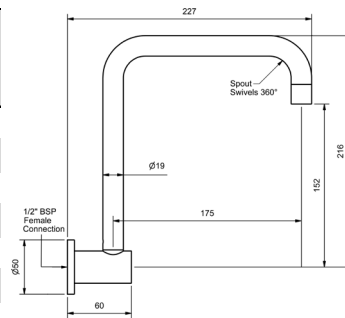

WALL SINK SPOUT - 175MM

4 STAR WELS - 7.5 LPM	MODEL	FINISH	RRP INC GST
CHROME	PKSPWQ	CP	$112.33
BRUSHED CHROME	PKSPWQ	BC	$204.30
BRUSHED NICKEL	PKSPWQ	BN	$204.30
SATIN CHROME	PKSPWQ	SC	$194.69
BRUSHED BLACK SAPPHIRE	PKSPWQ	BBS	$204.30
GUNMETAL	PKSPWQ	GM	$194.69
MATT BLACK	PKSPWQ	MB	$194.69
MATT WHITE & CHROME	PKSPWQ	MWC	$204.17
WHITE & CHROME	PKSPWQ	WHC	$204.17
GOLD	PKSPWQ	GP	$242.94
BRUSHED GOLD	PKSPWQ	BG	$253.51