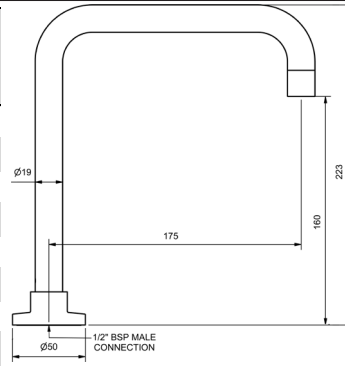

WALL BASIN SPOUT - 200MM

| 6 STAR WELS - 4.5 LPM | MODEL | FINISH | RRP | INC | GST |
|------------------------|----------|--------|----------|-----|-----|
| CHROME | PKSPSW56 | CP | \$123.55 | | |
| BRUSHED CHROME | PKSPSW56 | BC | \$205.93 | | |
| BRUSHED NICKEL | PKSPSW56 | BN | \$205.93 | | |
| SATIN CHROME | PKSPSW56 | SC | \$196.32 | | |
| BRUSHED BLACK SAPPHIRE | PKSPSW56 | BBS | \$205.93 | | |
| GUNMETAL | PKSPSW56 | GM | \$196.32 | | |
| MATT BLACK | PKSPSW56 | MB | \$196.32 | | |
| MATT WHITE & CHROME | PKSPSW56 | MWC | \$210.54 | | |
| WHITE & CHROME | PKSPSW56 | WHC | \$210.54 | | |
| GOLD | PKSPSW56 | GP | \$235.39 | | |
| BRUSHED GOLD | PKSPSW56 | BG | \$245.96 | | |

PARK 175MM SWIVEL SPOUTS

HOB SINK SPOUT - 175MM

| 4 STAR WELS - 7.5 LPM | MODEL | FINISH | RRP INC GST |
|------------------------|--------|--------|-------------|
| CHROME | PKSPHQ | CP | \$112.33 |
| BRUSHED CHROME | PKSPHQ | BC | \$204.30 |
| BRUSHED NICKEL | PKSPHQ | BN | \$204.30 |
| SATIN CHROME | PKSPHQ | SC | \$194.69 |
| BRUSHED BLACK SAPPHIRE | PKSPHQ | BBS | \$204.30 |
| GUNMETAL | PKSPHQ | GM | \$194.69 |
| MATT BLACK | PKSPHQ | MB | \$194.69 |
| MATT WHITE & CHROME | PKSPHQ | MWC | \$204.17 |
| WHITE & CHROME | PKSPHQ | WHC | \$204.17 |
| GOLD | PKSPHQ | GP | \$242.94 |
| BRUSHED GOLD | PKSPHQ | BG | \$253.51 |