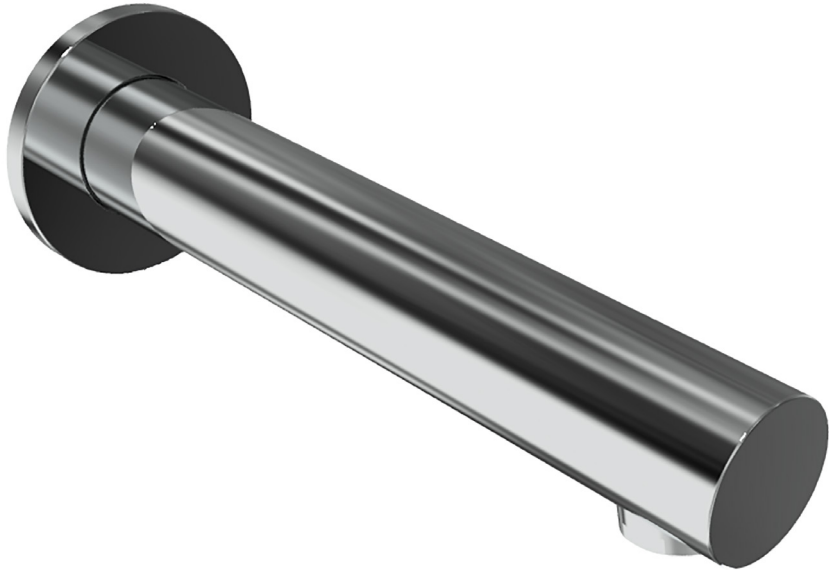

GUNMETAL

MATT BLACK

MATT WHITE

GLOSS WHITE

GOLD

BRUSHED GOLD

PARK 150MM STRAIGHT FIXED WALL SPOUTS

BATH SPOUT - 150MM

	MODEL	FINISH	RRP	INC	GST
CHROME	PKSPBH5	CP	$102.34		
BRUSHED CHROME	PKSPBH5	BC	$177.85		
BRUSHED NICKEL	PKSPBH5	BN	$177.85		
SATIN CHROME	PKSPBH5	SC	$168.24		
BRUSHED BLACK SAPPHIRE	PKSPBH5	BBS	$177.85		
GUNMETAL	PKSPBH5	GM	$168.24		
MATT BLACK	PKSPBH5	MB	$168.24		
MATT WHITE & CHROME	PKSPBH5	MWC	$189.33		
WHITE & CHROME	PKSPBH5	WHC	$189.33		
GOLD	PKSPBH5	GP	$200.11		
BRUSHED GOLD	PKSPBH5	BG	$210.69		

WALL BASIN SPOUT - 150MM

4 STAR WELS - 7.5 LPM	MODEL	FINISH	RRP	INC	GST
CHROME	PKSPBH54	CP	$102.34		
BRUSHED CHROME	PKSPBH54	BC	$177.85		
BRUSHED NICKEL	PKSPBH54	BN	$177.85		
SATIN CHROME	PKSPBH54	SC	$168.24		
BRUSHED BLACK SAPPHIRE	PKSPBH54	BBS	$177.85		
GUNMETAL	PKSPBH54	GM	$168.24		
MATT BLACK	PKSPBH54	MB	$168.24		
MATT WHITE & CHROME	PKSPBH54	MWC	$189.33		
WHITE & CHROME	PKSPBH54	WHC	$189.33		
GOLD	PKSPBH54	GP	$200.11		
BRUSHED GOLD	PKSPBH54	BG	$210.69		

WALL BASIN SPOUT - 150MM

6 STAR WELS - 4.5 LPM	MODEL	FINISH	RRP	INC	GST
CHROME	PKSPBH56	CP	$102.34		
BRUSHED CHROME	PKSPBH56	BC	$177.85		
BRUSHED NICKEL	PKSPBH56	BN	$177.85		
SATIN CHROME	PKSPBH56	SC	$168.24		
BRUSHED BLACK SAPPHIRE	PKSPBH56	BBS	$177.85		
GUNMETAL	PKSPBH56	GM	$168.24		
MATT BLACK	PKSPBH56	MB	$168.24		
MATT WHITE & CHROME	PKSPBH56	MWC	$189.33		
WHITE & CHROME	PKSPBH56	WHC	$189.33		
GOLD	PKSPBH56	GP	$200.11		
BRUSHED GOLD	PKSPBH56	BG	$210.69		

PARK 200MM STRAIGHT FIXED WALL SPOUTS

BATH SPOUT - 200MM

	MODEL	FINISH	RRP	INC	GST
CHROME	PKSPSW5	CP	$123.55		
BRUSHED CHROME	PKSPSW5	BC	$205.93		
BRUSHED NICKEL	PKSPSW5	BN	$205.93		
SATIN CHROME	PKSPSW5	SC	$196.32		
BRUSHED BLACK SAPPHIRE	PKSPSW5	BBS	$205.93		
GUNMETAL	PKSPSW5	GM	$196.32		
MATT BLACK	PKSPSW5	MB	$196.32		
MATT WHITE & CHROME	PKSPSW5	MWC	$210.54		
WHITE & CHROME	PKSPSW5	WHC	$210.54		
GOLD	PKSPSW5	GP	$235.39		
BRUSHED GOLD	PKSPSW5	BG	$245.96		

WALL BASIN SPOUT - 200MM

4 STAR WELS - 7.5 LPM	MODEL	FINISH	RRP	INC	GST
CHROME	PKSPSW54	CP	$123.55		
BRUSHED CHROME	PKSPSW54	BC	$205.93		
BRUSHED NICKEL	PKSPSW54	BN	$205.93		
SATIN CHROME	PKSPSW54	SC	$196.32		
BRUSHED BLACK SAPPHIRE	PKSPSW54	BBS	$205.93		
GUNMETAL	PKSPSW54	GM	$196.32		
MATT BLACK	PKSPSW54	MB	$196.32		
MATT WHITE & CHROME	PKSPSW54	MWC	$210.54		
WHITE & CHROME	PKSPSW54	WHC	$210.54		
GOLD	PKSPSW54	GP	$235.39		
BRUSHED GOLD	PKSPSW54	BG	$245.96		

WALL BASIN SPOUT - 200MM

6 STAR WELS - 4.5 LPM	MODEL	FINISH	RRP	INC	GST
CHROME	PKSPSW56	CP	$123.55		
BRUSHED CHROME	PKSPSW56	BC	$205.93		
BRUSHED NICKEL	PKSPSW56	BN	$205.93		
SATIN CHROME	PKSPSW56	SC	$196.32		
BRUSHED BLACK SAPPHIRE	PKSPSW56	BBS	$205.93		
GUNMETAL	PKSPSW56	GM	$196.32		
MATT BLACK	PKSPSW56	MB	$196.32		
MATT WHITE & CHROME	PKSPSW56	MWC	$210.54		
WHITE & CHROME	PKSPSW56	WHC	$210.54		
GOLD	PKSPSW56	GP	$235.39		
BRUSHED GOLD	PKSPSW56	BG	$245.96