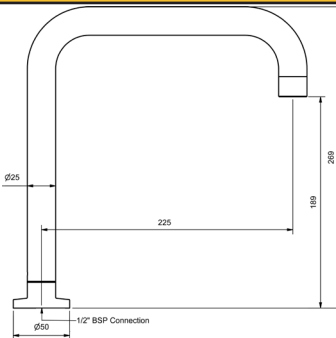

PARK SPOUTS

MODEL CODE + FINISH CODE = ITEM CODE

WALL SPA SPOUT - 200MM

| | MODEL | FINISH | RRP INC GST |
|------------------------|---------|--------|-------------|
| CHROME | PKSPW8Q | CP | \$123.55 |
| BRUSHED CHROME | PKSPW8Q | BC | \$219.65 |
| BRUSHED NICKEL | PKSPW8Q | BN | \$219.65 |
| SATIN CHROME | PKSPW8Q | SC | \$210.04 |
| BRUSHED BLACK SAPPHIRE | PKSPW8Q | BBS | \$219.65 |
| GUNMETAL | PKSPW8Q | GM | \$210.04 |
| MATT BLACK | PKSPW8Q | MB | \$210.04 |
| MATT WHITE & CHROME | PKSPW8Q | MWC | \$220.28 |
| WHITE & CHROME | PKSPW8Q | WHC | \$220.28 |
| GOLD | PKSPW8Q | GP | \$275.20 |
| BRUSHED GOLD | PKSPW8Q | BG | \$285.76 |

PARK 225MM SWIVEL SPOUTS

HOB SPA SPOUT - 225MM

| | MODEL | FINISH | RRP INC GST |
|------------------------|---------|--------|-------------|
| CHROME | PKSPH9Q | CP | \$127.30 |
| BRUSHED CHROME | PKSPH9Q | BC | \$227.51 |
| BRUSHED NICKEL | PKSPH9Q | BN | \$227.51 |
| SATIN CHROME | PKSPH9Q | SC | \$211.04 |
| BRUSHED BLACK SAPPHIRE | PKSPH9Q | BBS | \$227.51 |
| GUNMETAL | PKSPH9Q | GM | \$211.04 |
| MATT BLACK | PKSPH9Q | MB | \$211.04 |
| MATT WHITE & CHROME | PKSPH9Q | MWC | \$233.63 |
| WHITE & CHROME | PKSPH9Q | WHC | \$233.63 |
| GOLD | PKSPH9Q | GP | \$299.21 |
| BRUSHED GOLD | PKSPH9Q | BG | \$317.33 |