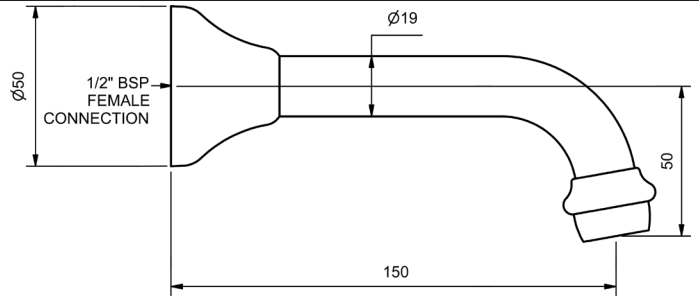

MERINO 200MM FIXED WALL SPOUTS

BATH SPOUT - 200MM

	MODEL	FINISH	RRP INC GST
CHROME	MSPSW	CP	$76.13
BRUSHED CHROME	MSPSW	BC	$158.50
BRUSHED NICKEL	MSPSW	BN	$158.50
SATIN CHROME	MSPSW	SC	$148.89
BRUSHED BLACK SAPPHIRE	MSPSW	BBS	$158.50
GUNMETAL	MSPSW	GM	$148.89
MATT BLACK	MSPSW	MB	$148.89
MATT WHITE & CHROME	MSPSW	MWC	$163.12
WHITE & CHROME	MSPSW	WHC	$163.12
GOLD	MSPSW	GP	$183.24
BRUSHED GOLD	MSPSW	BG	$193.80

WALL BASIN SPOUT - 200MM

4 STAR WELS - 7.5 LPM	MODEL	FINISH	RRP INC GST
CHROME	MSPSW4	CP	$76.13
BRUSHED CHROME	MSPSW4	BC	$158.50
BRUSHED NICKEL	MSPSW4	BN	$158.50
SATIN CHROME	MSPSW4	SC	$148.89
BRUSHED BLACK SAPPHIRE	MSPSW4	BBS	$158.50
GUNMETAL	MSPSW4	GM	$148.89
MATT BLACK	MSPSW4	MB	$148.89
MATT WHITE & CHROME	MSPSW4	MWC	$163.12
WHITE & CHROME	MSPSW4	WHC	$163.12
GOLD	MSPSW4	GP	$183.24
BRUSHED GOLD	MSPSW4	BG	$193.80

WALL BASIN SPOUT - 200MM

6 STAR WELS - 4.5 LPM	MODEL	FINISH	RRP INC GST
CHROME	MSPSW6	CP	$76.13
BRUSHED CHROME	MSPSW6	BC	$158.50
BRUSHED NICKEL	MSPSW6	BN	$158.50
SATIN CHROME	MSPSW6	SC	$148.89
BRUSHED BLACK SAPPHIRE	MSPSW6	BBS	$158.50
GUNMETAL	MSPSW6	GM	$148.89
MATT BLACK	MSPSW6	MB	$148.89
MATT WHITE & CHROME	MSPSW6	MWC	$163.12
WHITE & CHROME	MSPSW6	WHC	$163.12
GOLD	MSPSW6	GP	$183.24
BRUSHED GOLD	MSPSW6	BG	$193.80