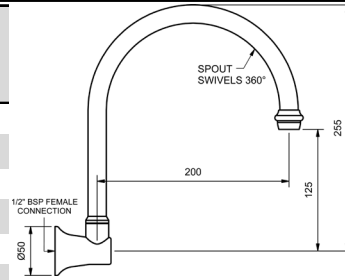

MERINO 200MM SWIVEL SPOUTS

HOB SPA SPOUT - 200MM

MODEL	FINISH	RRP INC GST
CHROME	MSPH8	CP \$104.83
BRUSHED CHROME	MSPH8	BC \$200.93
BRUSHED NICKEL	MSPH8	BN \$200.93
SATIN CHROME	MSPH8	SC \$191.32
BRUSHED BLACK SAPPHIRE	MSPH8	BBS \$200.93
GUNMETAL	MSPH8	GM \$191.32
MATT BLACK	MSPH8	MB \$191.32
MATT WHITE & CHROME	MSPH8	MWC \$201.56
WHITE & CHROME	MSPH8	WHC \$201.56
GOLD	MSPH8	GP \$254.61
BRUSHED GOLD	MSPH8	BG \$265.18

WALL SPA SPOUT - 200MM

	MODEL	FINISH	RRP INC GST
	CHROME MSPW8	CP	\$104.83
	BRUSHED CHROME MSPW8	BC	\$200.93
	BRUSHED NICKEL MSPW8	BN	\$200.93
	SATIN CHROME MSPW8	SC	\$191.32
	BRUSHED BLACK SAPPHIRE MSPW8	BBS	\$200.93
	GUNMETAL MSPW8	GM	\$191.32
	MATT BLACK MSPW8	MB	\$191.32
	MATT WHITE & CHROME MSPW8	MWC	\$201.56
	WHITE & CHROME MSPW8	WHC	\$201.56
	GOLD MSPW8	GP	\$254.61
	BRUSHED GOLD MSPW8	BG	\$265.18