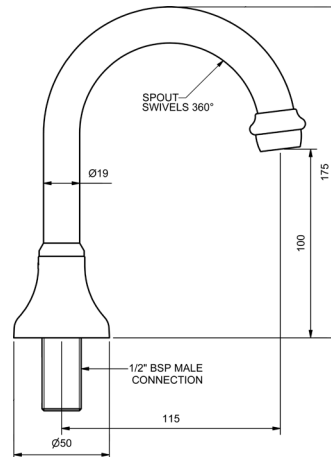

MERINO SWIVEL BASIN SPOUTS

SWIVEL BASIN SPOUT

4 STAR WELS - 7.5 LPM	MODEL	FINISH	RRP INC GST
CHROME	MSPBS	CP	$83.61
BRUSHED CHROME	MSPBS	BC	$172.86
BRUSHED NICKEL	MSPBS	BN	$172.86
SATIN CHROME	MSPBS	SC	$163.25
BRUSHED BLACK SAPPHIRE	MSPBS	BBS	$172.86
GUNMETAL	MSPBS	GM	$163.25
MATT BLACK	MSPBS	MB	$163.25
MATT WHITE & CHROME	MSPBS	MWC	$170.60
WHITE & CHROME	MSPBS	WHC	$170.60
GOLD	MSPBS	GP	$203.41
BRUSHED GOLD	MSPBS	BG	$213.98