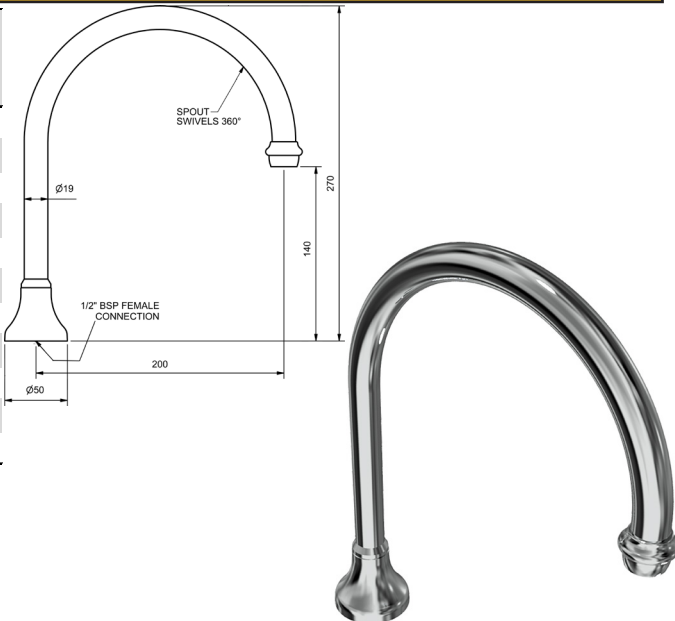

WALL SINK SPOUT - 175MM

4 STAR WELS - 7.5 LPM	MODEL	FINISH	RRP INC GST
CHROME	MSPW	CP	\$87.37
BRUSHED CHROME	MSPW	BC	\$179.34
BRUSHED NICKEL	MSPW	BN	\$179.34
SATIN CHROME	MSPW	SC	\$169.73
BRUSHED BLACK SAPPHIRE	MSPW	BBS	\$179.34
GUNMETAL	MSPW	GM	\$169.73
MATT BLACK	MSPW	MB	\$169.73
MATT WHITE & CHROME	MSPW	MWC	\$179.21
WHITE & CHROME	MSPW	WHC	\$179.21
GOLD	MSPW	GP	\$215.49
BRUSHED GOLD	MSPW	BG	\$226.06

MERINO 200MM SWIVEL SPOUTS

HOB SPA SPOUT - 200MM

MODEL	FINISH	RRP INC GST
CHROME	MSPH8	CP \$104.83
BRUSHED CHROME	MSPH8	BC \$200.93
BRUSHED NICKEL	MSPH8	BN \$200.93
SATIN CHROME	MSPH8	SC \$191.32
BRUSHED BLACK SAPPHIRE	MSPH8	BBS \$200.93
GUNMETAL	MSPH8	GM \$191.32
MATT BLACK	MSPH8	MB \$191.32
MATT WHITE & CHROME	MSPH8	MWC \$201.56
WHITE & CHROME	MSPH8	WHC \$201.56
GOLD	MSPH8	GP \$254.61
BRUSHED GOLD	MSPH8	BG \$265.18