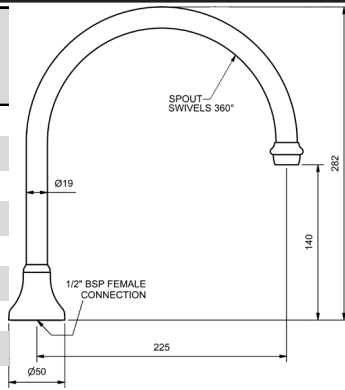

WALL SPA SPOUT - 200MM

	MODEL	FINISH	RRP INC GST
	CHROME MSPW8	CP	\$104.83
	BRUSHED CHROME MSPW8	BC	\$200.93
	BRUSHED NICKEL MSPW8	BN	\$200.93
	SATIN CHROME MSPW8	SC	\$191.32
	BRUSHED BLACK SAPPHIRE MSPW8	BBS	\$200.93
	GUNMETAL MSPW8	GM	\$191.32
	MATT BLACK MSPW8	MB	\$191.32
	MATT WHITE & CHROME MSPW8	MWC	\$201.56
	WHITE & CHROME MSPW8	WHC	\$201.56
	GOLD MSPW8	GP	\$254.61
	BRUSHED GOLD MSPW8	BG	\$265.18

MERINO 225MM SWIVEL SPOUTS

HOB SPA SPOUT - 225MM

	MODEL	FINISH	RRP INC GST
	CHROME MSPH9	CP	\$109.82
	BRUSHED CHROME MSPH9	BC	\$210.04
	BRUSHED NICKEL MSPH9	BN	\$210.04
	SATIN CHROME MSPH9	SC	\$193.58
	BRUSHED BLACK SAPPHIRE MSPH9	BBS	\$210.04
	GUNMETAL MSPH9	GM	\$193.58
	MATT BLACK MSPH9	MB	\$193.58
	MATT WHITE & CHROME MSPH9	MWC	\$216.15
	WHITE & CHROME MSPH9	WHC	\$216.15
	GOLD MSPH9	GP	\$279.99
	BRUSHED GOLD MSPH9	BG	\$298.11