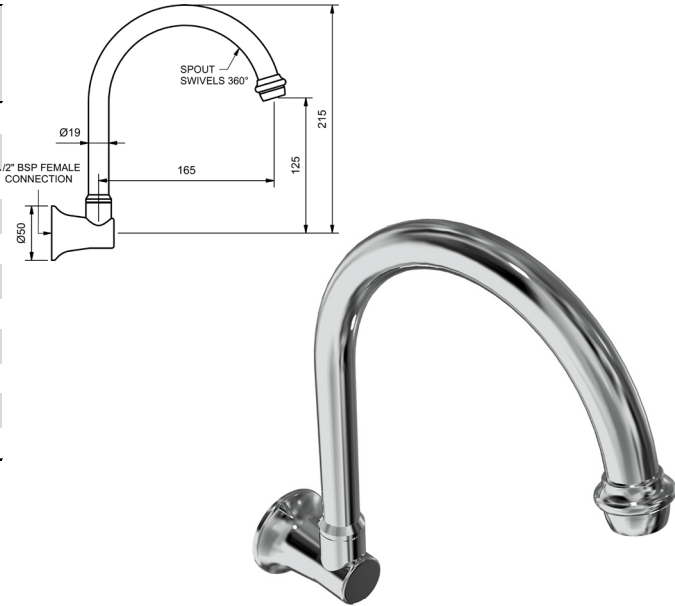

WALL SINK SPOUT - 175MM

4 STAR WELS - 7.5 LPM	MODEL	FINISH	RRP INC GST
CHROME	MSPW	CP	$87.37
BRUSHED CHROME	MSPW	BC	$179.34
BRUSHED NICKEL	MSPW	BN	$179.34
SATIN CHROME	MSPW	SC	$169.73
BRUSHED BLACK SAPPHIRE	MSPW	BBS	$179.34
GUNMETAL	MSPW	GM	$169.73
MATT BLACK	MSPW	MB	$169.73
MATT WHITE & CHROME	MSPW	MWC	$179.21
WHITE & CHROME	MSPW	WHC	$179.21
GOLD	MSPW	GP	$215.49
BRUSHED GOLD	MSPW	BG	$226.06