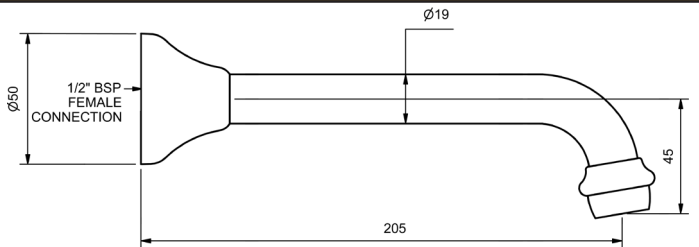

MERINO 150MM FIXED WALL SPOUTS

BATH SPOUT - 150MM

	MODEL	FINISH	RRP INC GST
CHROME	MSPBH	CP	$61.16
BRUSHED CHROME	MSPBH	BC	$136.66
BRUSHED NICKEL	MSPBH	BN	$136.66
SATIN CHROME	MSPBH	SC	$127.05
BRUSHED BLACK SAPPHIRE	MSPBH	BBS	$136.66
GUNMETAL	MSPBH	GM	$127.05
MATT BLACK	MSPBH	MB	$127.05
MATT WHITE & CHROME	MSPBH	MWC	$148.15
WHITE & CHROME	MSPBH	WHC	$148.15
GOLD	MSPBH	GP	$154.83
BRUSHED GOLD	MSPBH	BG	$165.40

WALL BASIN SPOUT - 150MM

4 STAR WELS - 7.5 LPM	MODEL	FINISH	RRP INC GST
CHROME	MSPBH4	CP	$61.16
BRUSHED CHROME	MSPBH4	BC	$136.66
BRUSHED NICKEL	MSPBH4	BN	$136.66
SATIN CHROME	MSPBH4	SC	$127.05
BRUSHED BLACK SAPPHIRE	MSPBH4	BBS	$136.66
GUNMETAL	MSPBH4	GM	$127.05
MATT BLACK	MSPBH4	MB	$127.05
MATT WHITE & CHROME	MSPBH4	MWC	$148.15
WHITE & CHROME	MSPBH4	WHC	$148.15
GOLD	MSPBH4	GP	$154.83
BRUSHED GOLD	MSPBH4	BG	$165.40

WALL BASIN SPOUT - 150MM

6 STAR WELS - 4.5 LPM	MODEL	FINISH	RRP INC GST
CHROME	MSPBH6	CP	$61.16
BRUSHED CHROME	MSPBH6	BC	$136.66
BRUSHED NICKEL	MSPBH6	BN	$136.66
SATIN CHROME	MSPBH6	SC	$127.05
BRUSHED BLACK SAPPHIRE	MSPBH6	BBS	$136.66
GUNMETAL	MSPBH6	GM	$127.05
MATT BLACK	MSPBH6	MB	$127.05
MATT WHITE & CHROME	MSPBH6	MWC	$148.15
WHITE & CHROME	MSPBH6	WHC	$148.15
GOLD	MSPBH6	GP	$154.83
BRUSHED GOLD	MSPBH6	BG	$165.40

MERINO 200MM FIXED WALL SPOUTS

BATH SPOUT - 200MM

	MODEL	FINISH	RRP INC GST
CHROME	MSPSW	CP	$76.13
BRUSHED CHROME	MSPSW	BC	$158.50
BRUSHED NICKEL	MSPSW	BN	$158.50
SATIN CHROME	MSPSW	SC	$148.89
BRUSHED BLACK SAPPHIRE	MSPSW	BBS	$158.50
GUNMETAL	MSPSW	GM	$148.89
MATT BLACK	MSPSW	MB	$148.89
MATT WHITE & CHROME	MSPSW	MWC	$163.12
WHITE & CHROME	MSPSW	WHC	$163.12
GOLD	MSPSW	GP	$183.24
BRUSHED GOLD	MSPSW	BG	$193.80

WALL BASIN SPOUT - 200MM