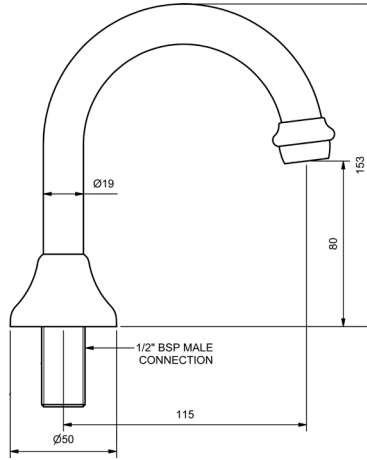

MERINO SPOUTS

MODEL CODE + FINISH CODE = ITEM CODE

RAM
TAPWARE

MERINO FIXED BASIN SPOUTS

FIXED BASIN SPOUT

4 STAR WELS - 7.5 LPM	MODEL	FINISH	RRP INC GST
CHROME	MSPB	CP	$74.88
BRUSHED CHROME	MSPB	BC	$164.12
BRUSHED NICKEL	MSPB	BN	$164.12
SATIN CHROME	MSPB	SC	$154.51
BRUSHED BLACK SAPPHIRE	MSPB	BBS	$164.12
GUNMETAL	MSPB	GM	$154.51
MATT BLACK	MSPB	MB	$154.51
MATT WHITE & CHROME	MSPB	MWC	$161.87
WHITE & CHROME	MSPB	WHC	$161.87
GOLD	MSPB	GP	$193.80
BRUSHED GOLD	MSPB	BG	$204.38