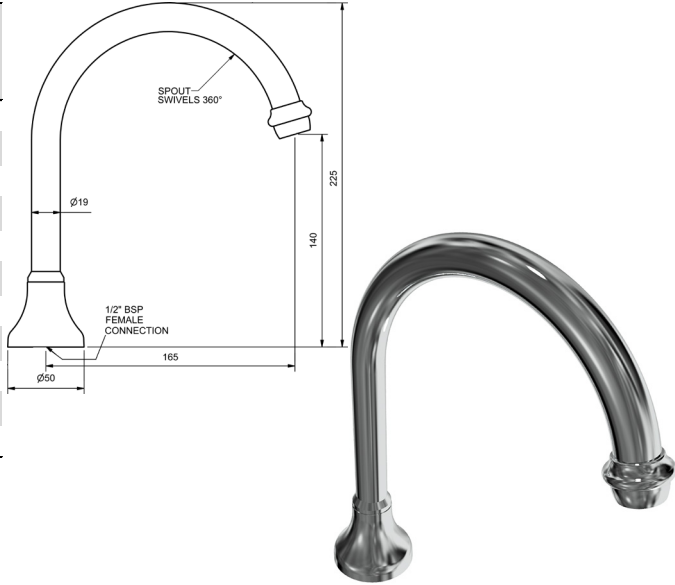

MERINO SPOUTS

MODEL CODE + FINISH CODE = ITEM CODE

RAM
TAPWARE

MERINO 175MM SWIVEL SPOUTS

HOB SINK SPOUT - 175MM

4 STAR WELS - 7.5 LPM	MODEL	FINISH	RRP INC GST
CHROME	MSPH	CP	$87.37
BRUSHED CHROME	MSPH	BC	$179.34
BRUSHED NICKEL	MSPH	BN	$179.34
SATIN CHROME	MSPH	SC	$169.73
BRUSHED BLACK SAPPHIRE	MSPH	BBS	$179.34
GUNMETAL	MSPH	GM	$169.73
MATT BLACK	MSPH	MB	$169.73
MATT WHITE & CHROME	MSPH	MWC	$179.21
WHITE & CHROME	MSPH	WHC	$179.21
GOLD	MSPH	GP	$215.49
BRUSHED GOLD	MSPH	BG	$226.06