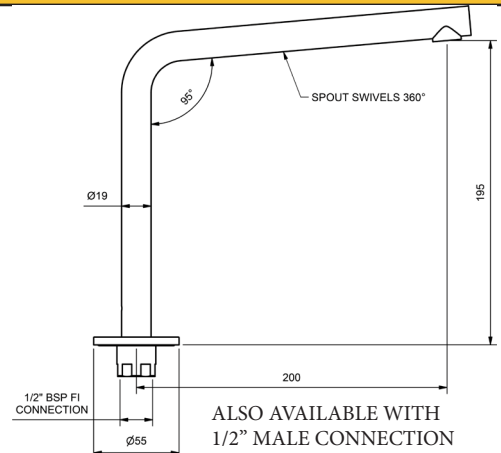

FLUTE SWIVEL SQUARE LINE SINK SPOUTS

HOB SINK SPOUT - 175MM SQUARELINE				
4 STAR WELS - 7.5 LPM				
	MODEL	FINISH	RRP	INC GST
CHROME	FLSPHQ	CP	$169.13	
BRUSHED CHROME	FLSPHQ	BC	$256.60	
BRUSHED NICKEL	FLSPHQ	BN	$256.60	
SATIN CHROME	FLSPHQ	SC	$227.45	
BRUSHED BLACK SAPPHIRE	FLSPHQ	BBS	$256.60	
GUNMETAL	FLSPHQ	GM	$227.45	
MATT BLACK	FLSPHQ	MB	$227.45	
GOLD	FLSPHQ	GP	$304.35	
BRUSHED GOLD	FLSPHQ	BG	$334.18	

FLUTE SWIVEL GOOSENECK SINK SPOUTS

HOB SINK SPOUT - 175MM GOOSENECK				
4 STAR WELS - 7.5 LPM				
	MODEL	FINISH	RRP	INC GST
CHROME	FLSPH	CP	$169.13	
BRUSHED CHROME	FLSPH	BC	$256.60	
BRUSHED NICKEL	FLSPH	BN	$256.60	
SATIN CHROME	FLSPH	SC	$227.45	
BRUSHED BLACK SAPPHIRE	FLSPH	BBS	$256.60	
GUNMETAL	FLSPH	GM	$227.45	
MATT BLACK	FLSPH	MB	$227.45	
GOLD	FLSPH	GP	$304.35	
BRUSHED GOLD	FLSPH	BG	$334.18