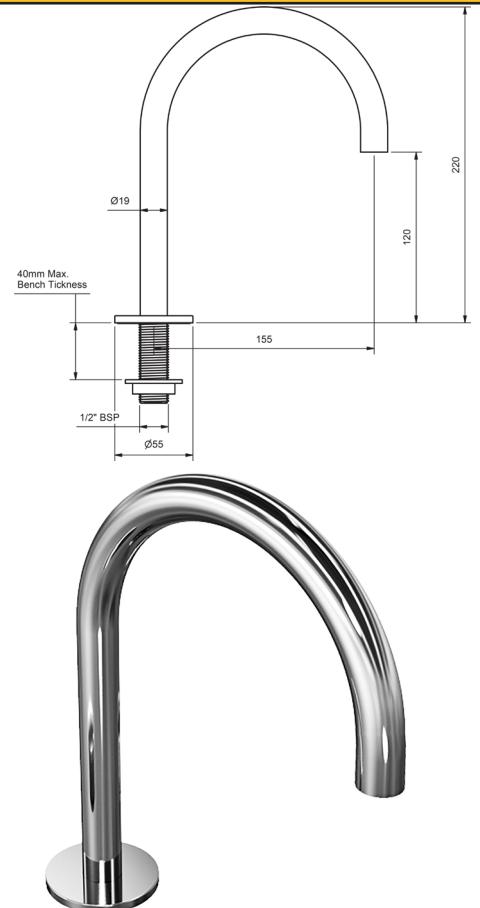

FLUTE GOOSENECK BASIN SPOUTS

FIXED BASIN SPOUT GOOSENECK			
4 STAR WELS - 7.5 LPM	MODEL	FINISH	RRP INC GST
CHROME	FLSPB	CP	$139.97
BRUSHED CHROME	FLSPB	BC	$227.45
BRUSHED NICKEL	FLSPB	BN	$227.45
SATIN CHROME	FLSPB	SC	$198.28
BRUSHED BLACK SAPPHIRE	FLSPB	BBS	$227.45
GUNMETAL	FLSPB	GM	$198.28
MATT BLACK	FLSPB	MB	$198.28
GOLD	FLSPB	GP	$274.51
BRUSHED GOLD	FLSPB	BG	$304.35

FIXED BASIN SPOUT GOOSENECK			
6 STAR WELS - 4.5 LPM	MODEL	FINISH	RRP INC GST
CHROME	FLSPB6	CP	$139.97
BRUSHED CHROME	FLSPB6	BC	$227.45
BRUSHED NICKEL	FLSPB6	BN	$227.45
SATIN CHROME	FLSPB6	SC	$198.28
BRUSHED BLACK SAPPHIRE	FLSPB6	BBS	$227.45
GUNMETAL	FLSPB6	GM	$198.28
MATT BLACK	FLSPB6	MB	$198.28
GOLD	FLSPB6	GP	$274.51
BRUSHED GOLD	FLSPB6	BG	$304.35