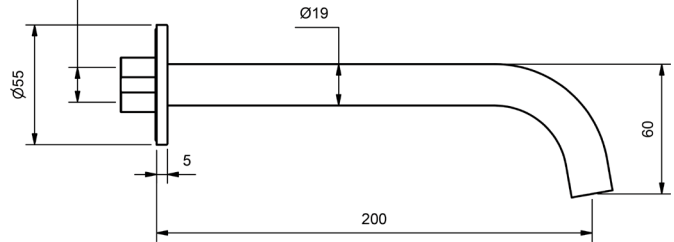

1/2" BSP FI CONNECTION

WALL BASIN SPOUT - 200MM

4 STAR WELS - 7.5 LPM	MODEL	FINISH	RRP INC GST
CHROME	FLSPSWQ	CP	\$122.47
BRUSHED CHROME	FLSPSWQ	BC	\$209.95
BRUSHED NICKEL	FLSPSWQ	BN	\$209.95
SATIN CHROME	FLSPSWQ	SC	\$180.79
BRUSHED BLACK SAPPHIRE	FLSPSWQ	BBS	\$209.95
GUNMETAL	FLSPSWQ	GM	\$180.79
MATT BLACK	FLSPSWQ	MB	\$180.79
GOLD	FLSPSWQ	GP	\$256.61
BRUSHED GOLD	FLSPSWQ	BG	\$286.44