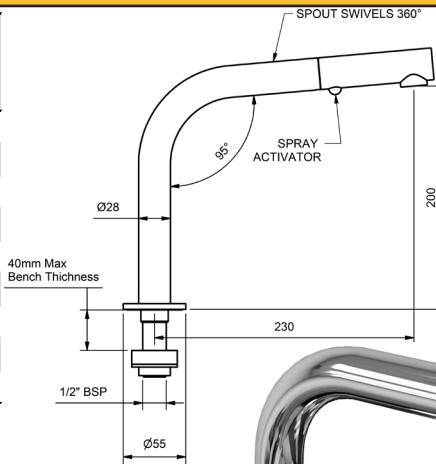

FLUTE PULL OUT SPRAY SINK SPOUTS

SINK SPOUT WITH PULL OUT SPRAY

4 STAR WELS - 7.5 LPM	MODEL	FINISH	RRP INC GST
CHROME	FLSPOQ	CP	$437.40
BRUSHED CHROME	FLSPOQ	BC	$524.87
BRUSHED NICKEL	FLSPOQ	BN	$524.87
SATIN CHROME	FLSPOQ	SC	$495.71
BRUSHED BLACK SAPPHIRE	FLSPOQ	BBS	$524.87
GUNMETAL	FLSPOQ	GM	$495.71
MATT BLACK	FLSPOQ	MB	$495.71
GOLD	FLSPOQ	GP	$578.85
BRUSHED GOLD	FLSPOQ	BG	$608.69