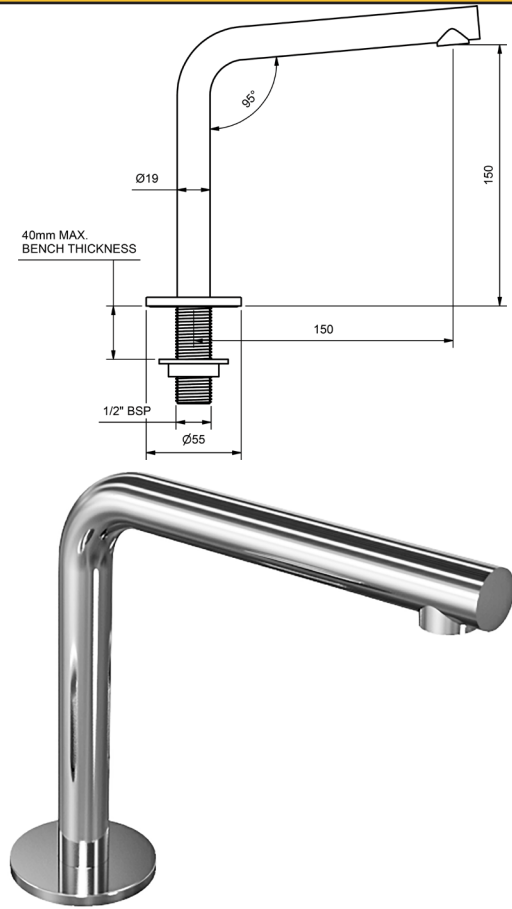

FLUTE SQUARE LINE BASIN SPOUTS

FIXED BASIN SPOUT SQUARE LINE			
4 STAR WELS - 7.5 LPM	MODEL	FINISH	RRP INC GST
CHROME	FLSPBQ	CP	\$139.97
BRUSHED CHROME	FLSPBQ	BC	\$227.45
BRUSHED NICKEL	FLSPBQ	BN	\$227.45
SATIN CHROME	FLSPBQ	SC	\$198.28
BRUSHED BLACK SAPPHIRE	FLSPBQ	BBS	\$227.45
GUNMETAL	FLSPBQ	GM	\$198.28
MATT BLACK	FLSPBQ	MB	\$198.28
GOLD	FLSPBQ	GP	\$274.51
BRUSHED GOLD	FLSPBQ	BG	\$304.35

FIXED BASIN SPOUT SQUARE LINE			
6 STAR WELS - 4.5 LPM	MODEL	FINISH	RRP INC GST
CHROME	FLSPBQ6	CP	\$139.97
BRUSHED CHROME	FLSPBQ6	BC	\$227.45
BRUSHED NICKEL	FLSPBQ6	BN	\$227.45
SATIN CHROME	FLSPBQ6	SC	\$198.28
BRUSHED BLACK SAPPHIRE	FLSPBQ6	BBS	\$227.45
GUNMETAL	FLSPBQ6	GM	\$198.28
MATT BLACK	FLSPBQ6	MB	\$198.28
GOLD	FLSPBQ6	GP	\$274.51
BRUSHED GOLD	FLSPBQ6	BG	\$304.35

FLUTE GOOSENECK BASIN SPOUTS

FIXED BASIN SPOUT GOOSENECK			
4 STAR WELS - 7.5 LPM	MODEL	FINISH	RRP INC GST
CHROME	FLSPB	CP	\$139.97
BRUSHED CHROME	FLSPB	BC	\$227.45
BRUSHED NICKEL	FLSPB	BN	\$227.45
SATIN CHROME	FLSPB	SC	\$198.28
BRUSHED BLACK SAPPHIRE	FLSPB	BBS	\$227.45
GUNMETAL	FLSPB	GM	\$198.28
MATT BLACK	FLSPB	MB	\$198.28
GOLD	FLSPB	GP	\$274.51
BRUSHED GOLD	FLSPB	BG	\$304.35