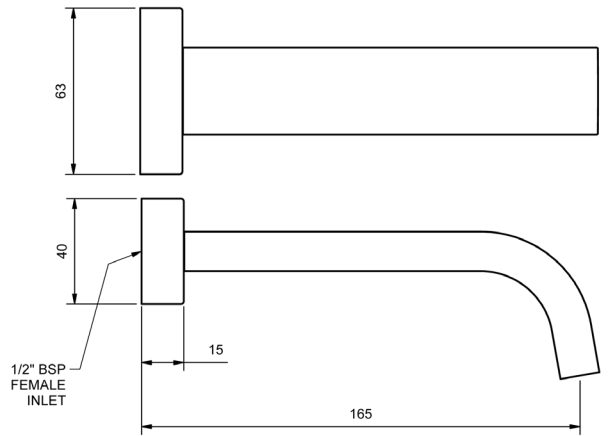

AVIAD 165MM OUTLETS

WALL BATH OUTLET				
165mm OUTLET				
	MODEL	FINISH	RRP	INC GST
CHROME	AVSPBHS	CP	\$124.47	
BRUSHED CHROME	AVSPBHS	BC	\$195.28	
BRUSHED NICKEL	AVSPBHS	BN	\$195.28	
SATIN CHROME	AVSPBHS	SC	\$173.83	
BRUSHED BLACK SAPPHIRE	AVSPBHS	BBS	\$195.28	
GUNMETAL	AVSPBHS	GM	\$173.83	
MATT BLACK	AVSPBHS	MB	\$173.83	
MATT WHITE & CHROME	AVSPBHS	MWC	\$200.05	
WHITE & CHROME	AVSPBHS	WHC	\$200.05	
GOLD	AVSPBHS	GP	\$273.96	
BRUSHED GOLD	AVSPBHS	BG	\$298.11	

WALL BASIN/SINK OUTLET				
165mm OUTLET				
5 STAR WELS - 6.0 LPM	MODEL	FINISH	RRP	INC GST
CHROME	AVSPBHS5	CP	\$124.47	
BRUSHED CHROME	AVSPBHS5	BC	\$195.28	
BRUSHED NICKEL	AVSPBHS5	BN	\$195.28	
SATIN CHROME	AVSPBHS5	SC	\$173.83	
BRUSHED BLACK SAPPHIRE	AVSPBHS5	BBS	\$195.28	
GUNMETAL	AVSPBHS5	GM	\$173.83	
MATT BLACK	AVSPBHS5	MB	\$173.83	
MATT WHITE & CHROME	AVSPBHS5	MWC	\$200.05	
WHITE & CHROME	AVSPBHS5	WHC	\$200.05	
GOLD	AVSPBHS5	GP	\$273.96	
BRUSHED GOLD	AVSPBHS5	BG	\$298.11	

WALL BASIN/SINK OUTLET				
215mm OUTLET				
5 STAR WELS - 6.0 LPM	MODEL	FINISH	RRP	INC GST
CHROME	AVSPSW5	CP	\$127.39	
BRUSHED CHROME	AVSPSW5	BC	\$198.09	
BRUSHED NICKEL	AVSPSW5	BN	\$198.09	
SATIN CHROME	AVSPSW5	SC	\$176.63	
BRUSHED BLACK SAPPHIRE	AVSPSW5	BBS	\$198.09	
GUNMETAL	AVSPSW5	GM	\$176.63	
MATT BLACK	AVSPSW5	MB	\$176.63	
MATT WHITE & CHROME	AVSPSW5	MWC	\$202.84	
WHITE & CHROME	AVSPSW5	WHC	\$202.84	
GOLD	AVSPSW5	GP	\$286.18	
BRUSHED GOLD	AVSPSW5	BG	\$310.33	