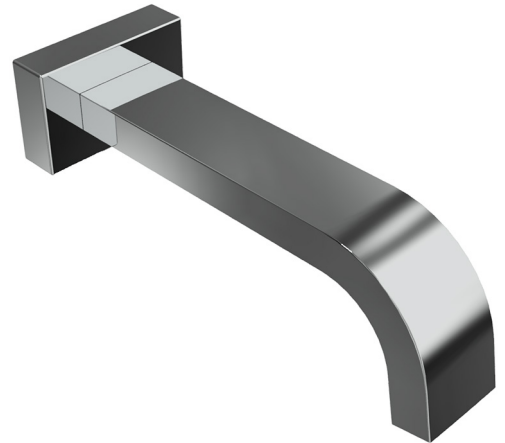

AVIAD 165MM OUTLETS

WALL BATH OUTLET				
165mm OUTLET				
	MODEL	FINISH	RRP	INC GST
CHROME	AVSPBHS	CP	\$124.47	
BRUSHED CHROME	AVSPBHS	BC	\$195.28	
BRUSHED NICKEL	AVSPBHS	BN	\$195.28	
SATIN CHROME	AVSPBHS	SC	\$173.83	
BRUSHED BLACK SAPPHIRE	AVSPBHS	BBS	\$195.28	
GUNMETAL	AVSPBHS	GM	\$173.83	
MATT BLACK	AVSPBHS	MB	\$173.83	
MATT WHITE & CHROME	AVSPBHS	MWC	\$200.05	
WHITE & CHROME	AVSPBHS	WHC	\$200.05	
GOLD	AVSPBHS	GP	\$273.96	
BRUSHED GOLD	AVSPBHS	BG	\$298.11	

WALL BASIN/SINK OUTLET				
165mm OUTLET				
5 STAR WELS - 6.0 LPM	MODEL	FINISH	RRP	INC GST
CHROME	AVSPBHS5	CP	\$124.47	
BRUSHED CHROME	AVSPBHS5	BC	\$195.28	
BRUSHED NICKEL	AVSPBHS5	BN	\$195.28	
SATIN CHROME	AVSPBHS5	SC	\$173.83	
BRUSHED BLACK SAPPHIRE	AVSPBHS5	BBS	\$195.28	
GUNMETAL	AVSPBHS5	GM	\$173.83	
MATT BLACK	AVSPBHS5	MB	\$173.83	
MATT WHITE & CHROME	AVSPBHS5	MWC	\$200.05	
WHITE & CHROME	AVSPBHS5	WHC	\$200.05	
GOLD	AVSPBHS5	GP	\$273.96	
BRUSHED GOLD	AVSPBHS5	BG	\$298.11	

AVIAD 215MM OUTLETS

WALL BATH OUTLET				
215mm OUTLET				
	MODEL	FINISH	RRP	INC GST
CHROME	AVSPSW	CP	\$127.39	
BRUSHED CHROME	AVSPSW	BC	\$198.09	
BRUSHED NICKEL	AVSPSW	BN	\$198.09	
SATIN CHROME	AVSPSW	SC	\$176.63	
BRUSHED BLACK SAPPHIRE	AVSPSW	BBS	\$198.09	
GUNMETAL	AVSPSW	GM	\$176.63	
MATT BLACK	AVSPSW	MB	\$176.63	
MATT WHITE & CHROME	AVSPSW	MWC	\$202.84	
WHITE & CHROME	AVSPSW	WHC	\$202.84	
GOLD	AVSPSW	GP	\$286.18	
BRUSHED GOLD	AVSPSW	BG	\$310.33	

WALL BASIN/SINK OUTLET				
215mm OUTLET				
5 STAR WELS - 6.0 LPM	MODEL	FINISH	RRP	INC GST
CHROME	AVSPSW5	CP	\$127.39	
BRUSHED CHROME	AVSPSW5	BC	\$198.09	
BRUSHED NICKEL	AVSPSW5	BN	\$198.09	
SATIN CHROME	AVSPSW5	SC	\$176.63	
BRUSHED BLACK SAPPHIRE	AVSPSW5	BBS	\$198.09	
GUNMETAL	AVSPSW5	GM	\$176.63	
MATT BLACK	AVSPSW5	MB	\$176.63	
MATT WHITE & CHROME	AVSPSW5	MWC	\$202.84	
WHITE & CHROME	AVSPSW5	WHC	\$202.84	
GOLD	AVSPSW5	GP	\$286.18	
BRUSHED GOLD	AVSPSW5	BG	\$310.33	