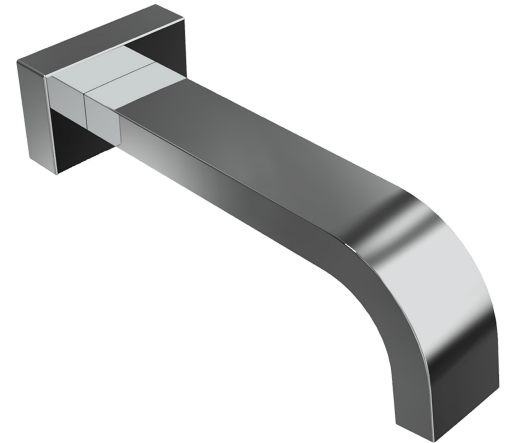

AVIAD 165MM OUTLETS

| WALL BATH OUTLET 165mm OUTLET | | | | |
|----------------------------------|---------|--------|----------|---------|
| | MODEL | FINISH | RRP | INC GST |
| CHROME | AVSPBHS | CP | \$109.25 | |
| BRUSHED CHROME | AVSPBHS | BC | \$171.41 | |
| BRUSHED NICKEL | AVSPBHS | BN | \$171.41 | |
| SATIN CHROME | AVSPBHS | SC | \$152.58 | |
| BLACK SAPPHIRE | AVSPBHS | BS | \$152.58 | |
| GUNMETAL | AVSPBHS | GM | \$152.58 | |
| MATT BLACK | AVSPBHS | MB | \$152.58 | |
| MATT WHITE & CHROME | AVSPBHS | MWC | \$175.59 | |
| WHITE & CHROME | AVSPBHS | WHC | \$175.59 | |
| GOLD | AVSPBHS | GP | \$229.54 | |
| BRUSHED GOLD | AVSPBHS | BG | \$249.78 | |

| WALL BASIN/SINK OUTLET 165mm OUTLET | | | | |
|--|----------|--------|----------|---------|
| 5 STAR WELS - 6.0 LPM | MODEL | FINISH | RRP | INC GST |
| CHROME | AVSPBHS5 | CP | \$109.25 | |
| BRUSHED CHROME | AVSPBHS5 | BC | \$171.41 | |
| BRUSHED NICKEL | AVSPBHS5 | BN | \$171.41 | |
| SATIN CHROME | AVSPBHS5 | SC | \$152.58 | |
| BLACK SAPPHIRE | AVSPBHS5 | BS | \$152.58 | |
| GUNMETAL | AVSPBHS5 | GM | \$152.58 | |
| MATT BLACK | AVSPBHS5 | MB | \$152.58 | |
| MATT WHITE & CHROME | AVSPBHS5 | MWC | \$175.59 | |
| WHITE & CHROME | AVSPBHS5 | WHC | \$175.59 | |
| GOLD | AVSPBHS5 | GP | \$229.54 | |
| BRUSHED GOLD | AVSPBHS5 | BG | \$249.78 | |

| WALL BASIN/SINK OUTLET 215mm OUTLET | | | | |
|--|---------|--------|----------|---------|
| 5 STAR WELS - 6.0 LPM | MODEL | FINISH | RRP | INC GST |
| CHROME | AVSPSW5 | CP | \$111.82 | |
| BRUSHED CHROME | AVSPSW5 | BC | \$173.88 | |
| BRUSHED NICKEL | AVSPSW5 | BN | \$173.88 | |
| SATIN CHROME | AVSPSW5 | SC | \$155.04 | |
| BLACK SAPPHIRE | AVSPSW5 | BS | \$155.04 | |
| GUNMETAL | AVSPSW5 | GM | \$155.04 | |
| MATT BLACK | AVSPSW5 | MB | \$155.04 | |
| MATT WHITE & CHROME | AVSPSW5 | MWC | \$178.05 | |
| WHITE & CHROME | AVSPSW5 | WHC | \$178.05 | |
| GOLD | AVSPSW5 | GP | \$239.78 | |
| BRUSHED GOLD | AVSPSW5 | BG | \$260.02 | |