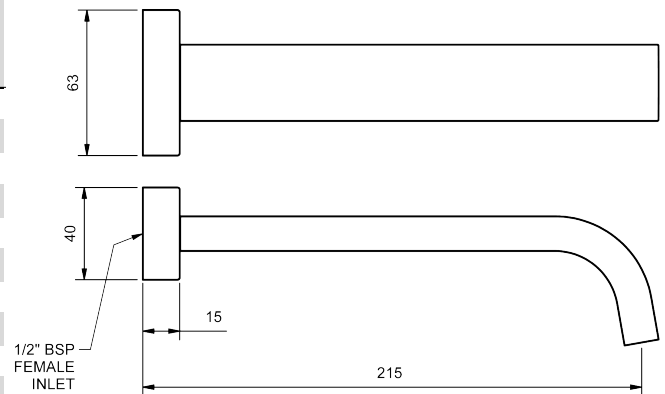

AVIAD 215MM OUTLETS

WALL BATH OUTLET 215mm OUTLET				
	MODEL	FINISH	RRP	INC GST
CHROME	AVSPSW	CP	$111.82	
BRUSHED CHROME	AVSPSW	BC	$173.88	
BRUSHED NICKEL	AVSPSW	BN	$173.88	
SATIN CHROME	AVSPSW	SC	$155.04	
BLACK SAPPHIRE	AVSPSW	BS	$155.04	
GUNMETAL	AVSPSW	GM	$155.04	
MATT BLACK	AVSPSW	MB	$155.04	
MATT WHITE & CHROME	AVSPSW	MWC	$178.05	
WHITE & CHROME	AVSPSW	WHC	$178.05	
GOLD	AVSPSW	GP	$239.78	
BRUSHED GOLD	AVSPSW	BG	$260.02