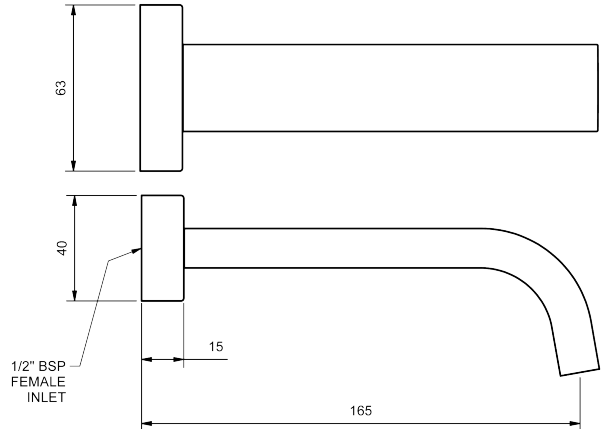

AVIAD 165MM OUTLETS

| WALL BATH OUTLET 165mm OUTLET | | | | |
|----------------------------------|---------|--------|----------|---------|
| | MODEL | FINISH | RRP | INC GST |
| CHROME | AVSPBHS | CP | \$109.25 | |
| BRUSHED CHROME | AVSPBHS | BC | \$171.41 | |
| BRUSHED NICKEL | AVSPBHS | BN | \$171.41 | |
| SATIN CHROME | AVSPBHS | SC | \$152.58 | |
| BLACK SAPPHIRE | AVSPBHS | BS | \$152.58 | |
| GUNMETAL | AVSPBHS | GM | \$152.58 | |
| MATT BLACK | AVSPBHS | MB | \$152.58 | |
| MATT WHITE & CHROME | AVSPBHS | MWC | \$175.59 | |
| WHITE & CHROME | AVSPBHS | WHC | \$175.59 | |
| GOLD | AVSPBHS | GP | \$229.54 | |
| BRUSHED GOLD | AVSPBHS | BG | \$249.78 | |

| WALL BASIN/SINK OUTLET 165mm OUTLET | | | | |
|--|----------|--------|----------|---------|
| 5 STAR WELS - 6.0 LPM | MODEL | FINISH | RRP | INC GST |
| CHROME | AVSPBHS5 | CP | \$109.25 | |
| BRUSHED CHROME | AVSPBHS5 | BC | \$171.41 | |
| BRUSHED NICKEL | AVSPBHS5 | BN | \$171.41 | |
| SATIN CHROME | AVSPBHS5 | SC | \$152.58 | |
| BLACK SAPPHIRE | AVSPBHS5 | BS | \$152.58 | |
| GUNMETAL | AVSPBHS5 | GM | \$152.58 | |
| MATT BLACK | AVSPBHS5 | MB | \$152.58 | |
| MATT WHITE & CHROME | AVSPBHS5 | MWC | \$175.59 | |
| WHITE & CHROME | AVSPBHS5 | WHC | \$175.59 | |
| GOLD | AVSPBHS5 | GP | \$229.54 | |
| BRUSHED GOLD | AVSPBHS5 | BG | \$249.78 | |

| WALL BASIN/SINK OUTLET 215mm OUTLET | | | | |
|--|---------|--------|----------|---------|
| 5 STAR WELS - 6.0 LPM | MODEL | FINISH | RRP | INC GST |
| CHROME | AVSPSW5 | CP | \$111.82 | |
| BRUSHED CHROME | AVSPSW5 | BC | \$173.88 | |
| BRUSHED NICKEL | AVSPSW5 | BN | \$173.88 | |
| SATIN CHROME | AVSPSW5 | SC | \$155.04 | |
| BLACK SAPPHIRE | AVSPSW5 | BS | \$155.04 | |
| GUNMETAL | AVSPSW5 | GM | \$155.04 | |
| MATT BLACK | AVSPSW5 | MB | \$155.04 | |
| MATT WHITE & CHROME | AVSPSW5 | MWC | \$178.05 | |
| WHITE & CHROME | AVSPSW5 | WHC | \$178.05 | |
| GOLD | AVSPSW5 | GP | \$239.78 | |
| BRUSHED GOLD | AVSPSW5 | BG | \$260.02 | |