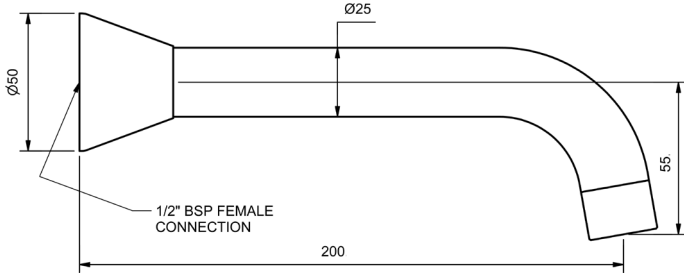

AURORA SPOUTS

MODEL CODE + FINISH CODE = ITEM CODE

CHROME

BRUSHED CHROME

BRUSHED NICKEL

SATIN CHROME

BRUSHED BLACK SAPPHIRE

GUNMETAL

MATT BLACK

MATT WHITE

GLOSS WHITE

GOLD

BRUSHED GOLD

AURORA 150MM FIXED WALL SPOUTS

BATH SPOUT - 150MM

	MODEL	FINISH	RRP	INC	GST
CHROME	AUSPBH	CP	$61.16		
BRUSHED CHROME	AUSPBH	BC	$136.66		
BRUSHED NICKEL	AUSPBH	BN	$136.66		
SATIN CHROME	AUSPBH	SC	$127.05		
BRUSHED BLACK SAPPHIRE	AUSPBH	BBS	$136.66		
GUNMETAL	AUSPBH	GM	$127.05		
MATT BLACK	AUSPBH	MB	$127.05		
MATT WHITE & CHROME	AUSPBH	MWC	$148.15		
WHITE & CHROME	AUSPBH	WHC	$148.15		
GOLD	AUSPBH	GP	$154.83		
BRUSHED GOLD	AUSPBH	BG	$165.40		

WALL BASIN SPOUT - 150MM

4 STAR WELS - 7.5 LPM	MODEL	FINISH	RRP	INC	GST
CHROME	AUSPBH4	CP	$61.16		
BRUSHED CHROME	AUSPBH4	BC	$136.66		
BRUSHED NICKEL	AUSPBH4	BN	$136.66		
SATIN CHROME	AUSPBH4	SC	$127.05		
BRUSHED BLACK SAPPHIRE	AUSPBH4	BBS	$136.66		
GUNMETAL	AUSPBH4	GM	$127.05		
MATT BLACK	AUSPBH4	MB	$127.05		
MATT WHITE & CHROME	AUSPBH4	MWC	$148.15		
WHITE & CHROME	AUSPBH4	WHC	$148.15		
GOLD	AUSPBH4	GP	$154.83		
BRUSHED GOLD	AUSPBH4	BG	$165.40		

WALL BASIN SPOUT - 150MM

6 STAR WELS - 4.5 LPM	MODEL	FINISH	RRP	INC	GST
CHROME	AUSPBH6	CP	$61.16		
BRUSHED CHROME	AUSPBH6	BC	$136.66		
BRUSHED NICKEL	AUSPBH6	BN	$136.66		
SATIN CHROME	AUSPBH6	SC	$127.05		
BRUSHED BLACK SAPPHIRE	AUSPBH6	BBS	$136.66		
GUNMETAL	AUSPBH6	GM	$127.05		
MATT BLACK	AUSPBH6	MB	$127.05		
MATT WHITE & CHROME	AUSPBH6	MWC	$148.15		
WHITE & CHROME	AUSPBH6	WHC	$148.15		
GOLD	AUSPBH6	GP	$154.83		
BRUSHED GOLD	AUSPBH6	BG	$165.40		

AURORA 200MM FIXED WALL SPOUTS

BATH SPOUT - 200MM