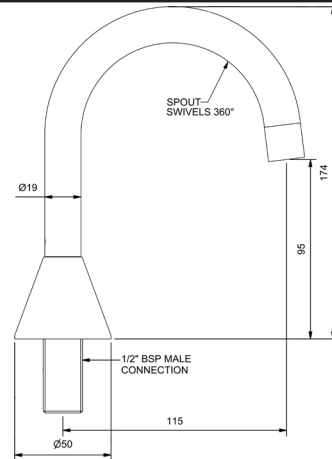

AURORA SWIVEL BASIN SPOUTS

SWIVEL BASIN SPOUT				
4 STAR WELS - 7.5 LPM	MODEL	FINISH	RRP	INC GST
CHROME	AUSPBS	CP	$83.61	
BRUSHED CHROME	AUSPBS	BC	$172.86	
BRUSHED NICKEL	AUSPBS	BN	$172.86	
SATIN CHROME	AUSPBS	SC	$163.25	
BRUSHED BLACK SAPPHIRE	AUSPBS	BBS	$172.86	
GUNMETAL	AUSPBS	GM	$163.25	
MATT BLACK	AUSPBS	MB	$163.25	
MATT WHITE & CHROME	AUSPBS	MWC	$170.60	
WHITE & CHROME	AUSPBS	WHC	$170.60	
GOLD	AUSPBS	GP	$203.41	
BRUSHED GOLD	AUSPBS	BG	$213.98