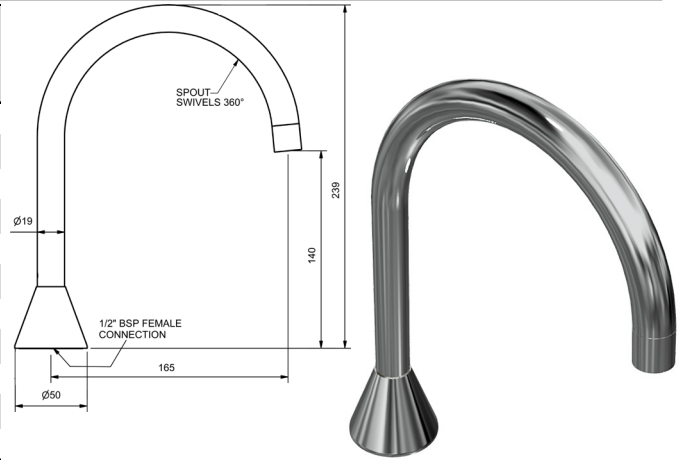

AURORA 175MM SWIVEL SPOUTS

HOB SINK SPOUT - 175MM

4 STAR WELS - 7.5 LPM	MODEL	FINISH	RRP INC GST
CHROME	AUSPH	CP	$87.37
BRUSHED CHROME	AUSPH	BC	$179.34
BRUSHED NICKEL	AUSPH	BN	$179.34
SATIN CHROME	AUSPH	SC	$169.73
BRUSHED BLACK SAPPHIRE	AUSPH	BBS	$179.34
GUNMETAL	AUSPH	GM	$169.73
MATT BLACK	AUSPH	MB	$169.73
MATT WHITE & CHROME	AUSPH	MWC	$179.21
WHITE & CHROME	AUSPH	WHC	$179.21
GOLD	AUSPH	GP	$215.49
BRUSHED GOLD	AUSPH	BG	$226.06