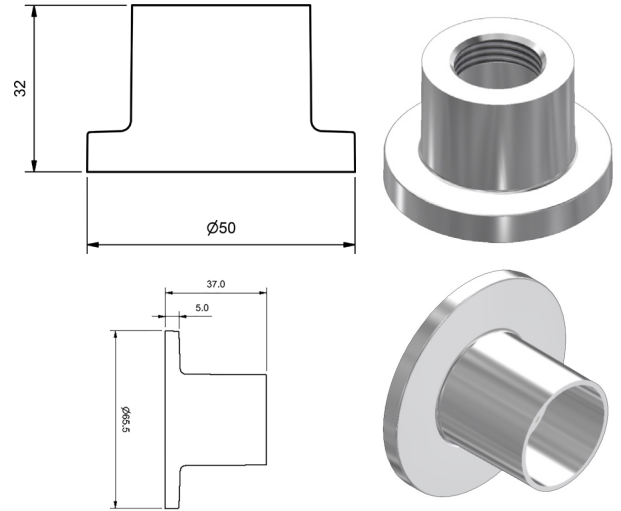

CHROME

**PARK FLANGES**

**PARK BASIN & SINK FLANGE**

| MODEL          | RRP INC GST |
|----------------|-------------|
| CHROME PKBFLCP | \$27.46     |

**PARK WALL FLANGE**

| MODEL          | RRP INC GST |
|----------------|-------------|
| CHROME PKWFLCP | \$27.46     |

**UNDERFLUSH RINGS**

**BASIN/SINK DRESS RING SET CHROME (3S)**

| MODEL          | RRP INC GST |
|----------------|-------------|
| CHROME DRBBSCP | \$7.73      |

**BATH/WALL SPA DRESS RING SET (2L 1S)**

| MODEL         | RRP INC GST |
|---------------|-------------|
| CHROME DRBHCP | \$15.48     |

**SHOWER/LAUNDRY DRESS RING SET CHROME (2L)**

| MODEL         | RRP INC GST |
|---------------|-------------|
| CHROME DRSHCP | \$12.85     |

**CARE DRESS RING SET FOR BASIN/SINK (2S) RED & BLUE**

| MODEL              | RRP INC GST |
|--------------------|-------------|
| RED & BLUE DRBBSRB | \$27.99     |