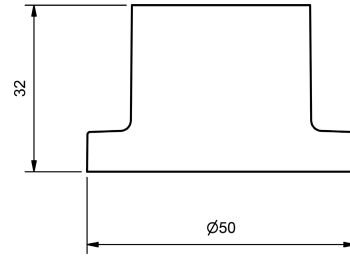

CHROME

PARK FLANGES

PARK BASIN & SINK FLANGE

MODEL	FINISH	RRP INC GST
CHROME PKBFLCP		\$23.54

PARK WALL FLANGE

MODEL	FINISH	RRP INC GST
CHROME PKWFLCP		\$23.54

UNDERFLUSH RINGS

BATH/WALL SPA DRESS RING SET (2L 1S)