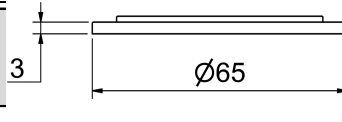

MODEL	FINISH	RRP INC GST
CHROME DRBHCP		\$13.27

BASIN RING - S

BASIN/SINK DRESS RING SET CHROME (3S)

MODEL	FINISH	RRP INC GST
CHROME DRBSCP		\$6.63

WALL RING - L

SHOWER/LAUNDRY DRESS RING SET CHROME (2L)

MODEL	FINISH	RRP INC GST
CHROME DRSHCP		\$11.02