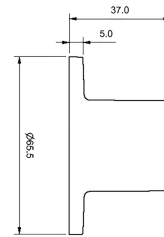

CHROME

PARK FLANGES

PARK BASIN & SINK FLANGE

MODEL	FINISH	RRP INC GST
CHROME PKBFLCP		\$23.54

PARK WALL FLANGE

MODEL	FINISH	RRP INC GST
CHROME PKWFLCP		\$23.54

UNDERFLUSH RINGS

BATH/WALL SPA DRESS RING SET (2L 1S)