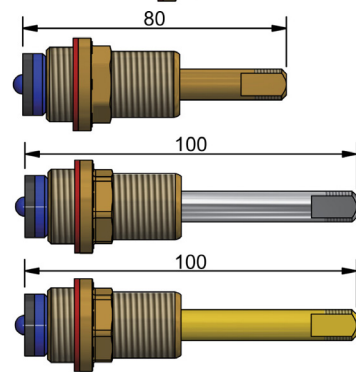

WALL SBA's - CERAMIC DISC		
	MODEL	RRP INC GST
1/4 TURN NORMAL BRASS	QTSBA	\$32.67
1/4 TURN CONTRA BRASS	QTSBAC	\$32.67
3/4 TURN BRASS	TTSBA	\$32.67
1/4 TURN NORMAL CHROME	QTSBACP	\$33.72
1/4 TURN CONTRA CHROME	QTSBACCP	\$33.72
3/4 TURN CHROME	TTSBACP	\$33.72
1/4 TURN NORMAL GOLD	QTSBAGP	\$57.65
1/4 TURN CONTRA GOLD	QTSBACGP	\$57.65
3/4 TURN GOLD	TTSBAGP	\$57.65

BRASS CHROME GOLD

WALL SBA's - RAMSEAL		
	MODEL	RRP INC GST
	NORMAL CHROME RSSBACP	\$30.84

SINK & BASIN SBA'S

BASIN SBA's DEEP SEAT - JUMPER VALVE		
	MODEL	RRP INC GST
SCREWED BRASS	SBABAS	\$19.84
CHROME	SBABASCP	\$21.09
GOLD	SBABASGP	\$31.99

SINK SBA's - JUMPER VALVE		
	MODEL	RRP INC GST
SCREWED BRASS	SBASS	\$19.84
CHROME	SBASSCP	\$21.09
GOLD	SBASSGP	\$31.99

SINK & BASIN SBA's - CERAMIC DISC		
	MODEL	RRP INC GST
1/4 TURN NORMAL BRASS	QTSBASS	\$32.67
1/4 TURN CONTRA BRASS	QTSBASSC	\$32.67
3/4 TURN BRASS	TTSBASS	\$32.67
1/4 TURN NORMAL CHROME	QTSBASSCP	\$33.72
1/4 TURN CONTRA CHROME	QTSBASSCCP	\$33.72
3/4 TURN CHROME	TTSBASSCP	\$33.72
1/4 TURN NORMAL GOLD	QTSBASSGP	\$57.65
1/4 TURN CONTRA GOLD	QTSBASSCGP	\$57.65
3/4 TURN GOLD	TTSBASSGP	\$57.65