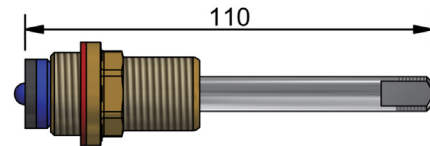

SPINDLES

BRASS CHROME GOLD

FULLWAY SBA's - 20 X 15

FULLWAY SBA's - 20 X 15		
	MODEL	RRP INC GST
BRASS	SBA2015	\$34.32
CHROME	SBA2015CP	\$39.56

WALL SBA'S

WALL SBA's - JUMPER VALVE		
	MODEL	RRP INC GST
SCREWED BRASS	SBASCR	\$19.84
BRASS	SBA	\$18.59
CHROME	SBACP	\$21.09
GOLD	SBAGP	\$31.99

WALL SBA's - CERAMIC DISC		
	MODEL	RRP INC GST
1/4 TURN NORMAL BRASS	QTSBA	\$32.67
1/4 TURN CONTRA BRASS	QTSBAC	\$32.67
3/4 TURN BRASS	TTSBA	\$32.67
1/4 TURN NORMAL CHROME	QTSBACP	\$33.72
1/4 TURN CONTRA CHROME	QTSBACCP	\$33.72
3/4 TURN CHROME	TTSBACP	\$33.72
1/4 TURN NORMAL GOLD	QTSBAGP	\$57.65
1/4 TURN CONTRA GOLD	QTSBACGP	\$57.65
3/4 TURN GOLD	TTSBAGP	\$57.65