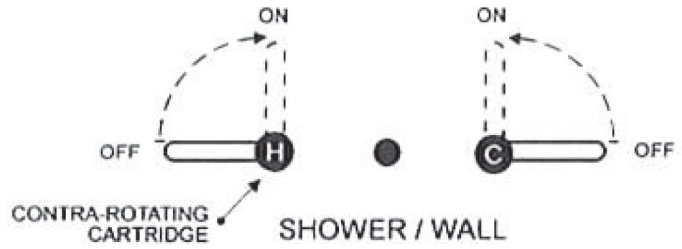

SPINDLES

BRASS CHROME GOLD

FULLWAY SBA's - 20 X 15

FULLWAY SBA's - 20 X 15		
	MODEL	RRP INC GST
BRASS	SBA2015	$34.32
CHROME	SBA2015CP	$39.56