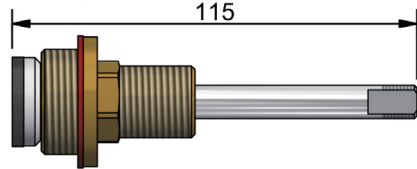

SPINDLES

BRASS CHROME GOLD

FULLWAY SBA's - 20 X 15

FULLWAY SBA's - 20 X 15		
	MODEL	RRP INC GST
BRASS	SBA2015	\$34.32
CHROME	SBA2015CP	\$39.56

WALL SBA'S

WALL SBA's - JUMPER VALVE		
	MODEL	RRP INC GST
SCREWED BRASS	SBASCR	\$19.84
BRASS	SBA	\$18.59
CHROME	SBACP	\$21.09
GOLD	SBAGP	\$31.99

WALL SBA's - CERAMIC DISC		
	MODEL	RRP INC GST
1/4 TURN NORMAL BRASS	QTSBA	\$32.67
1/4 TURN CONTRA BRASS	QTSBAC	\$32.67
3/4 TURN BRASS	TTSBA	\$32.67
1/4 TURN NORMAL CHROME	QTSBACP	\$33.72
1/4 TURN CONTRA CHROME	QTSBACCP	\$33.72
3/4 TURN CHROME	TTSBACP	\$33.72
1/4 TURN NORMAL GOLD	QTSBAGP	\$57.65
1/4 TURN CONTRA GOLD	QTSBACGP	\$57.65
3/4 TURN GOLD	TTSBAGP	\$57.65