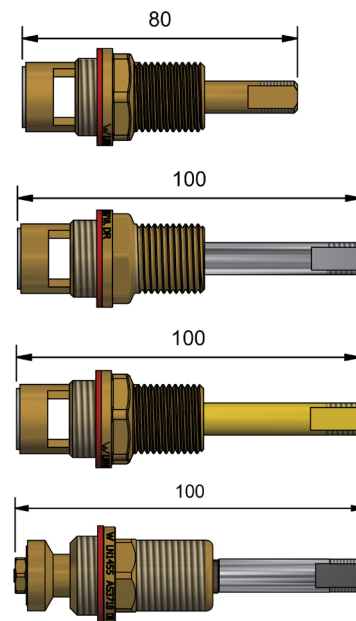

WALL SBA's - CERAMIC DISC		
	MODEL	RRP INC GST
1/4 TURN NORMAL BRASS	QTSBA	\$32.67
1/4 TURN CONTRA BRASS	QTSBAC	\$32.67
3/4 TURN BRASS	TTSBA	\$32.67
1/4 TURN NORMAL CHROME	QTSBACP	\$33.72
1/4 TURN CONTRA CHROME	QTSBACCP	\$33.72
3/4 TURN CHROME	TTSBACP	\$33.72
1/4 TURN NORMAL GOLD	QTSBAGP	\$57.65
1/4 TURN CONTRA GOLD	QTSBACGP	\$57.65
3/4 TURN GOLD	TTSBAGP	\$57.65

BRASS CHROME GOLD

WALL SBA's - RAMSEAL		
	MODEL	RRP INC GST
	NORMAL CHROME RSSBACP	\$30.84

SINK & BASIN SBA'S

BASIN SBA's DEEP SEAT - JUMPER VALVE		
	MODEL	RRP INC GST
SCREWED BRASS	SBABAS	\$19.84
CHROME	SBABASCP	\$21.09
GOLD	SBABASGP	\$31.99

SINK SBA's - JUMPER VALVE		
	MODEL	RRP INC GST
SCREWED BRASS	SBASS	\$19.84
CHROME	SBASSCP	\$21.09
GOLD	SBASSGP	\$31.99

SINK & BASIN SBA's - CERAMIC DISC		
	MODEL	RRP INC GST
1/4 TURN NORMAL BRASS	QTSBASS	\$32.67
1/4 TURN CONTRA BRASS	QTSBASSC	\$32.67
3/4 TURN BRASS	TTSBASS	\$32.67
1/4 TURN NORMAL CHROME	QTSBASSCP	\$33.72
1/4 TURN CONTRA CHROME	QTSBASSCCP	\$33.72
3/4 TURN CHROME	TTSBASSCP	\$33.72
1/4 TURN NORMAL GOLD	QTSBASSGP	\$57.65
1/4 TURN CONTRA GOLD	QTSBASSCGP	\$57.65
3/4 TURN GOLD	TTSBASSGP	\$57.65