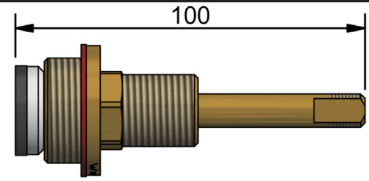

SPINDLES

BRASS CHROME GOLD

FULLWAY SBA's - 20 X 15

FULLWAY SBA's - 20 X 15		
	MODEL	RRP INC GST
BRASS	SBA2015	\$34.32
CHROME	SBA2015CP	\$39.56

WALL SBA'S

WALL SBA's - JUMPER VALVE		
	MODEL	RRP INC GST
SCREWED BRASS	SBASCR	\$19.84
BRASS	SBA	\$18.59
CHROME	SBACP	\$21.09
GOLD	SBAGP	\$31.99

WALL SBA's - CERAMIC DISC		
	MODEL	RRP INC GST
1/4 TURN NORMAL BRASS	QTSBA	\$32.67
1/4 TURN CONTRA BRASS	QTSBAC	\$32.67
3/4 TURN BRASS	TTSBA	\$32.67
1/4 TURN NORMAL CHROME	QTSBACP	\$33.72
1/4 TURN CONTRA CHROME	QTSBACCP	\$33.72
3/4 TURN CHROME	TTSBACP	\$33.72
1/4 TURN NORMAL GOLD	QTSBAGP	\$57.65
1/4 TURN CONTRA GOLD	QTSBACGP	\$57.65
3/4 TURN GOLD	TTSBAGP	\$57.65