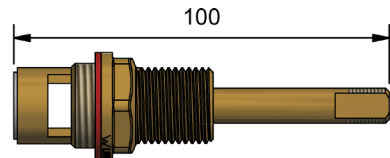

SPINDLES

BRASS CHROME GOLD

FULLWAY SBA's - 20 X 15

FULLWAY SBA's - 20 X 15		
	MODEL	RRP INC GST
BRASS	SBA2015	\$34.32
CHROME	SBA2015CP	\$39.56

WALL SBA'S

WALL SBA's - JUMPER VALVE		
	MODEL	RRP INC GST
SCREWED BRASS	SBASCR	\$19.84
BRASS	SBA	\$18.59
CHROME	SBACP	\$21.09
GOLD	SBAGP	\$31.99

WALL SBA's - CERAMIC DISC		
	MODEL	RRP INC GST
1/4 TURN NORMAL BRASS	QTSBA	\$32.67
1/4 TURN CONTRA BRASS	QTSBAC	\$32.67
3/4 TURN BRASS	TTSBA	\$32.67
1/4 TURN NORMAL CHROME	QTSBACP	\$33.72
1/4 TURN CONTRA CHROME	QTSBACCP	\$33.72
3/4 TURN CHROME	TTSBACP	\$33.72
1/4 TURN NORMAL GOLD	QTSBAGP	\$57.65
1/4 TURN CONTRA GOLD	QTSBACGP	\$57.65
3/4 TURN GOLD	TTSBAGP	\$57.65