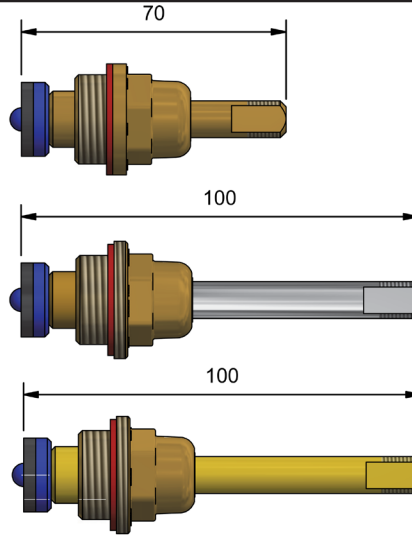

SINK SBA's - JUMPER VALVE		
	MODEL	RRP INC GST
SCREWED BRASS	SBASS	\$19.84
CHROME	SBASSCP	\$21.09
GOLD	SBASSGP	\$31.99

SINK & BASIN SBA's - CERAMIC DISC		
	MODEL	RRP INC GST
1/4 TURN NORMAL BRASS	QTSBASS	\$32.67
1/4 TURN CONTRA BRASS	QTSBASSC	\$32.67
3/4 TURN BRASS	TTSBASS	\$32.67
1/4 TURN NORMAL CHROME	QTSBASSCP	\$33.72
1/4 TURN CONTRA CHROME	QTSBASSCCP	\$33.72
3/4 TURN CHROME	TTSBASSCP	\$33.72
1/4 TURN NORMAL GOLD	QTSBASSGP	\$57.65
1/4 TURN CONTRA GOLD	QTSBASSCGP	\$57.65
3/4 TURN GOLD	TTSBASSGP	\$57.65

SINK & BASIN SBA's - RAMSEAL		
	MODEL	RRP INC GST
	NORMAL CHROME RSSBASSCP	\$30.84

SPINDLES

BRASS CHROME GOLD

BIB / PILLAR SBA'S

BIB / PILLAR SBA's - JUMPER VALVE

MODEL	RRP INC GST
BRASS SBABIB	\$19.84
CHROME SBABIBCP	\$21.09
GOLD SBABIBGP	\$31.99

BIB / PILLAR SBA's - CERAMIC DISC

MODEL	RRP INC GST
1/4 TURN NORMAL BRASS QTSBABIB	\$32.67
1/4 TURN CONTRA BRASS QTSBABIBC	\$32.67
3/4 TURN BRASS TTSBABIB	\$32.67
1/4 TURN NORMAL CHROME QTSBABIBCP	\$33.72
1/4 TURN CONTRA CHROME QTSBABIBCCP	\$33.72
3/4 TURN CHROME TTSBABIBCP	\$33.72
1/4 TURN NORMAL GOLD QTSBABIBGP	\$57.65
1/4 TURN CONTRA GOLD QTSBABIBCGP	\$57.65
3/4 TURN GOLD TTSBABIBGP	\$57.65