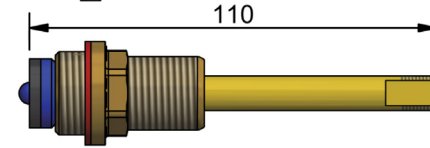

SPINDLES

BRASS CHROME GOLD

FULLWAY SBA's - 20 X 15

FULLWAY SBA's - 20 X 15		
	MODEL	RRP INC GST
BRASS	SBA2015	\$34.32
CHROME	SBA2015CP	\$39.56

WALL SBA'S

WALL SBA's - JUMPER VALVE		
	MODEL	RRP INC GST
SCREWED BRASS	SBASCR	\$19.84
BRASS	SBA	\$18.59
CHROME	SBACP	\$21.09
GOLD	SBAGP	\$31.99

WALL SBA's - CERAMIC DISC		
	MODEL	RRP INC GST
1/4 TURN NORMAL BRASS	QTSBA	\$32.67
1/4 TURN CONTRA BRASS	QTSBAC	\$32.67
3/4 TURN BRASS	TTSBA	\$32.67
1/4 TURN NORMAL CHROME	QTSBACP	\$33.72
1/4 TURN CONTRA CHROME	QTSBACCP	\$33.72
3/4 TURN CHROME	TTSBACP	\$33.72
1/4 TURN NORMAL GOLD	QTSBAGP	\$57.65
1/4 TURN CONTRA GOLD	QTSBACGP	\$57.65
3/4 TURN GOLD	TTSBAGP	\$57.65

BRASS CHROME GOLD

WALL SBA's - RAMSEAL		
	MODEL	RRP INC GST
	NORMAL CHROME RSSBACP	\$30.84

SINK & BASIN SBA'S

BASIN SBA's DEEP SEAT - JUMPER VALVE		
	MODEL	RRP INC GST
SCREWED BRASS	SBABAS	\$19.84
CHROME	SBABASCP	\$21.09
GOLD	SBABASGP	\$31.99