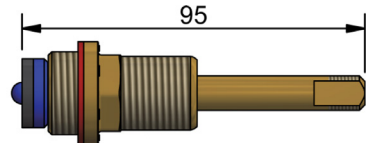

SPINDLES

BRASS CHROME GOLD

FULLWAY SBA's - 20 X 15

FULLWAY SBA's - 20 X 15		
	MODEL	RRP INC GST
BRASS	SBA2015	\$34.32
CHROME	SBA2015CP	\$39.56

WALL SBA'S

WALL SBA's - JUMPER VALVE		
	MODEL	RRP INC GST
SCREWED BRASS	SBASCR	\$19.84
BRASS	SBA	\$18.59
CHROME	SBACP	\$21.09
GOLD	SBAGP	\$31.99

WALL SBA's - CERAMIC DISC		
	MODEL	RRP INC GST
1/4 TURN NORMAL BRASS	QTSBA	\$32.67
1/4 TURN CONTRA BRASS	QTSBAC	\$32.67
3/4 TURN BRASS	TTSBA	\$32.67
1/4 TURN NORMAL CHROME	QTSBACP	\$33.72
1/4 TURN CONTRA CHROME	QTSBACCP	\$33.72
3/4 TURN CHROME	TTSBACP	\$33.72
1/4 TURN NORMAL GOLD	QTSBAGP	\$57.65
1/4 TURN CONTRA GOLD	QTSBACGP	\$57.65
3/4 TURN GOLD	TTSBAGP	\$57.65