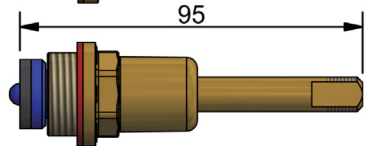

SPINDLES

BRASS CHROME GOLD

FULLWAY SBA's - 20 X 15

FULLWAY SBA's - 20 X 15		
	MODEL	RRP INC GST
BRASS	SBA2015	\$34.32
CHROME	SBA2015CP	\$39.56

WALL SBA'S

WALL SBA's - JUMPER VALVE		
	MODEL	RRP INC GST
SCREWED BRASS	SBASCR	\$19.84
BRASS	SBA	\$18.59
CHROME	SBACP	\$21.09
GOLD	SBAGP	\$31.99

WALL SBA's - CERAMIC DISC		
	MODEL	RRP INC GST
1/4 TURN NORMAL BRASS	QTSBA	\$32.67
1/4 TURN CONTRA BRASS	QTSBAC	\$32.67
3/4 TURN BRASS	TTSBA	\$32.67
1/4 TURN NORMAL CHROME	QTSBACP	\$33.72
1/4 TURN CONTRA CHROME	QTSBACCP	\$33.72
3/4 TURN CHROME	TTSBACP	\$33.72
1/4 TURN NORMAL GOLD	QTSBAGP	\$57.65
1/4 TURN CONTRA GOLD	QTSBACGP	\$57.65
3/4 TURN GOLD	TTSBAGP	\$57.65