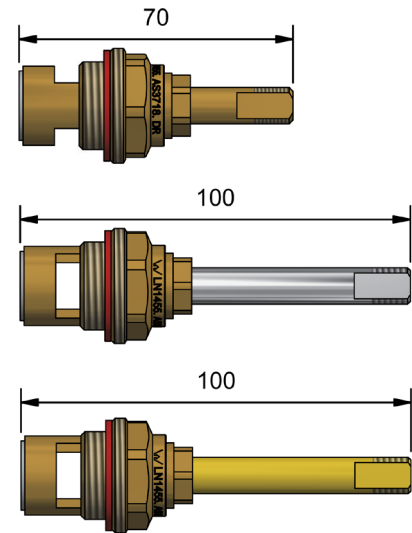

SINK SBA's - JUMPER VALVE		
	MODEL	RRP INC GST
SCREWED BRASS	SBASS	\$19.84
CHROME	SBASSCP	\$21.09
GOLD	SBASSGP	\$31.99

SINK & BASIN SBA's - CERAMIC DISC		
	MODEL	RRP INC GST
1/4 TURN NORMAL BRASS	QTSBASS	\$32.67
1/4 TURN CONTRA BRASS	QTSBASSC	\$32.67
3/4 TURN BRASS	TTSBASS	\$32.67
1/4 TURN NORMAL CHROME	QTSBASSCP	\$33.72
1/4 TURN CONTRA CHROME	QTSBASSCCP	\$33.72
3/4 TURN CHROME	TTSBASSCP	\$33.72
1/4 TURN NORMAL GOLD	QTSBASSGP	\$57.65
1/4 TURN CONTRA GOLD	QTSBASSCGP	\$57.65
3/4 TURN GOLD	TTSBASSGP	\$57.65

SINK & BASIN SBA's - RAMSEAL		
	MODEL	RRP INC GST
	NORMAL CHROME RSSBASSCP	\$30.84

SPINDLES

BRASS CHROME GOLD

BIB / PILLAR SBA'S

BIB / PILLAR SBA's - JUMPER VALVE

MODEL	RRP INC GST
BRASS SBABIB	\$19.84
CHROME SBABIBCP	\$21.09
GOLD SBABIBGP	\$31.99

BIB / PILLAR SBA's - CERAMIC DISC

MODEL	RRP INC GST
1/4 TURN NORMAL BRASS QTSBABIB	\$32.67
1/4 TURN CONTRA BRASS QTSBABIBC	\$32.67
3/4 TURN BRASS TTSBABIB	\$32.67
1/4 TURN NORMAL CHROME QTSBABIBCP	\$33.72
1/4 TURN CONTRA CHROME QTSBABIBCCP	\$33.72
3/4 TURN CHROME TTSBABIBCP	\$33.72
1/4 TURN NORMAL GOLD QTSBABIBGP	\$57.65
1/4 TURN CONTRA GOLD QTSBABIBCGP	\$57.65
3/4 TURN GOLD TTSBABIBGP	\$57.65