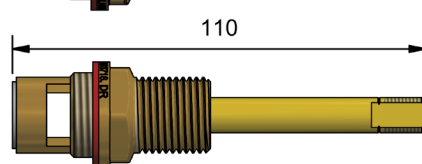

SPINDLES

BRASS CHROME GOLD

FULLWAY SBA's - 20 X 15

FULLWAY SBA's - 20 X 15		
	MODEL	RRP INC GST
BRASS	SBA2015	\$34.32
CHROME	SBA2015CP	\$39.56

WALL SBA'S

WALL SBA's - JUMPER VALVE		
	MODEL	RRP INC GST
SCREWED BRASS	SBASCR	\$19.84
BRASS	SBA	\$18.59
CHROME	SBACP	\$21.09
GOLD	SBAGP	\$31.99

WALL SBA's - CERAMIC DISC		
	MODEL	RRP INC GST
1/4 TURN NORMAL BRASS	QTSBA	\$32.67
1/4 TURN CONTRA BRASS	QTSBAC	\$32.67
3/4 TURN BRASS	TTSBA	\$32.67
1/4 TURN NORMAL CHROME	QTSBACP	\$33.72
1/4 TURN CONTRA CHROME	QTSBACCP	\$33.72
3/4 TURN CHROME	TTSBACP	\$33.72
1/4 TURN NORMAL GOLD	QTSBAGP	\$57.65
1/4 TURN CONTRA GOLD	QTSBACGP	\$57.65
3/4 TURN GOLD	TTSBAGP	\$57.65

BRASS CHROME GOLD

WALL SBA's - RAMSEAL		
	MODEL	RRP INC GST
	NORMAL CHROME RSSBACP	\$30.84

SINK & BASIN SBA'S

BASIN SBA's DEEP SEAT - JUMPER VALVE		
	MODEL	RRP INC GST
SCREWED BRASS	SBABAS	\$19.84
CHROME	SBABASCP	\$21.09
GOLD	SBABASGP	\$31.99