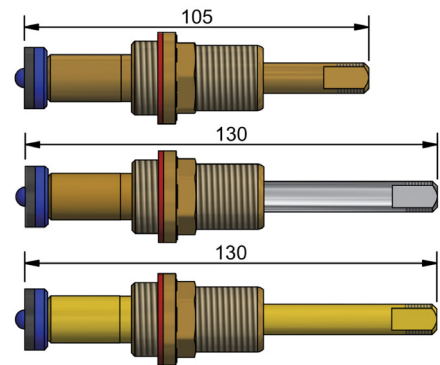

WALL SBA's - CERAMIC DISC		
	MODEL	RRP INC GST
1/4 TURN NORMAL BRASS	QTSBA	\$32.67
1/4 TURN CONTRA BRASS	QTSBAC	\$32.67
3/4 TURN BRASS	TTSBA	\$32.67
1/4 TURN NORMAL CHROME	QTSBACP	\$33.72
1/4 TURN CONTRA CHROME	QTSBACCP	\$33.72
3/4 TURN CHROME	TTSBACP	\$33.72
1/4 TURN NORMAL GOLD	QTSBAGP	\$57.65
1/4 TURN CONTRA GOLD	QTSBACGP	\$57.65
3/4 TURN GOLD	TTSBAGP	\$57.65

BRASS CHROME GOLD

WALL SBA's - RAMSEAL		
	MODEL	RRP INC GST
	NORMAL CHROME RSSBACP	\$30.84

SINK & BASIN SBA'S

BASIN SBA's DEEP SEAT - JUMPER VALVE		
	MODEL	RRP INC GST
SCREWED BRASS	SBABAS	\$19.84
CHROME	SBABASCP	\$21.09
GOLD	SBABASGP	\$31.99

SINK SBA's - JUMPER VALVE		
	MODEL	RRP INC GST
SCREWED BRASS	SBASS	\$19.84
CHROME	SBASSCP	\$21.09
GOLD	SBASSGP	\$31.99

SINK & BASIN SBA's - CERAMIC DISC		
	MODEL	RRP INC GST
1/4 TURN NORMAL BRASS	QTSBASS	\$32.67
1/4 TURN CONTRA BRASS	QTSBASSC	\$32.67
3/4 TURN BRASS	TTSBASS	\$32.67
1/4 TURN NORMAL CHROME	QTSBASSCP	\$33.72
1/4 TURN CONTRA CHROME	QTSBASSCCP	\$33.72
3/4 TURN CHROME	TTSBASSCP	\$33.72
1/4 TURN NORMAL GOLD	QTSBASSGP	\$57.65
1/4 TURN CONTRA GOLD	QTSBASSCGP	\$57.65
3/4 TURN GOLD	TTSBASSGP	\$57.65