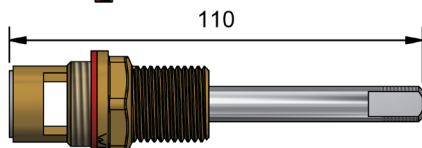

SPINDLES

BRASS CHROME GOLD

FULLWAY SBA's - 20 X 15

FULLWAY SBA's - 20 X 15		
	MODEL	RRP INC GST
BRASS	SBA2015	\$34.32
CHROME	SBA2015CP	\$39.56

WALL SBA'S

WALL SBA's - JUMPER VALVE		
	MODEL	RRP INC GST
SCREWED BRASS	SBASCR	\$19.84
BRASS	SBA	\$18.59
CHROME	SBACP	\$21.09
GOLD	SBAGP	\$31.99

WALL SBA's - CERAMIC DISC		
	MODEL	RRP INC GST
1/4 TURN NORMAL BRASS	QTSBA	\$32.67
1/4 TURN CONTRA BRASS	QTSBAC	\$32.67
3/4 TURN BRASS	TTSBA	\$32.67
1/4 TURN NORMAL CHROME	QTSBACP	\$33.72
1/4 TURN CONTRA CHROME	QTSBACCP	\$33.72
3/4 TURN CHROME	TTSBACP	\$33.72
1/4 TURN NORMAL GOLD	QTSBAGP	\$57.65
1/4 TURN CONTRA GOLD	QTSBACGP	\$57.65
3/4 TURN GOLD	TTSBAGP	\$57.65