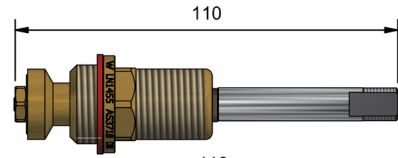

WALL SBA's - RAMSEAL		
	MODEL	RRP INC GST
	NORMAL CHROME RSSBACP	$30.84

SINK & BASIN SBA'S

BASIN SBA's DEEP SEAT - JUMPER VALVE		
	MODEL	RRP INC GST
SCREWED BRASS	SBABAS	$19.84
CHROME	SBABASCP	$21.09
GOLD	SBABASGP	$31.99

SINK SBA's - JUMPER VALVE		
	MODEL	RRP INC GST
SCREWED BRASS	SBASS	$19.84
CHROME	SBASSCP	$21.09
GOLD	SBASSGP	$31.99

SINK & BASIN SBA's - CERAMIC DISC		
	MODEL	RRP INC GST
1/4 TURN NORMAL BRASS	QTSBASS	$32.67
1/4 TURN CONTRA BRASS	QTSBASSC	$32.67
3/4 TURN BRASS	TTSBASS	$32.67
1/4 TURN NORMAL CHROME	QTSBASSCP	$33.72
1/4 TURN CONTRA CHROME	QTSBASSCCP	$33.72
3/4 TURN CHROME	TTSBASSCP	$33.72
1/4 TURN NORMAL GOLD	QTSBASSGP	$57.65
1/4 TURN CONTRA GOLD	QTSBASSCGP	$57.65
3/4 TURN GOLD	TTSBASSGP	$57.65

SINK & BASIN SBA's - RAMSEAL		
	MODEL	RRP INC GST
	NORMAL CHROME RSSBASSCP	$30.84