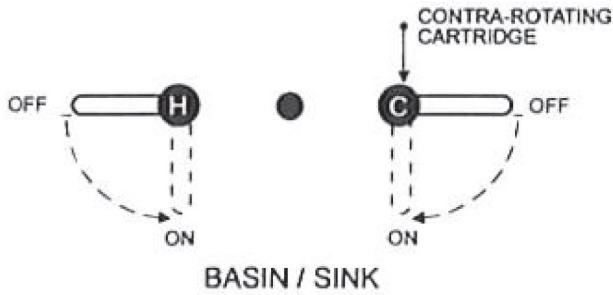

SPINDLES

BRASS CHROME GOLD

FULLWAY SBA's - 20 X 15

FULLWAY SBA's - 20 X 15		
	MODEL	RRP INC GST
BRASS	SBA2015	$34.32
CHROME	SBA2015CP	$39.56