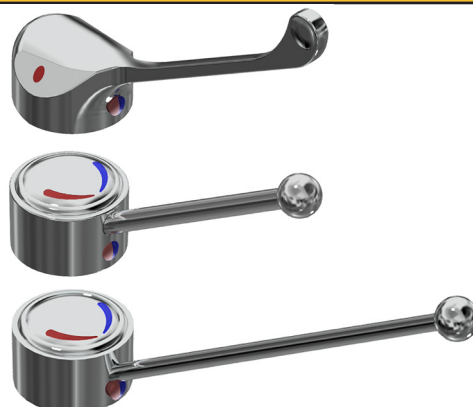

## CARE MIXER HANDLES

### RAMCARE 150MM MIXER HANDLE

| MODEL        | RRP INC GST |
|--------------|-------------|
| CHROME RLHCP | \$49.92     |

### LEVER MIXER HANDLE 150MM FOR DISABLED CHROME

| MODEL        | RRP INC GST |
|--------------|-------------|
| CHROME LHDCP | \$109.83    |

### LEVER MIXER HANDLE 240MM FOR DISABLED CHROME

| MODEL         | RRP INC GST |
|---------------|-------------|
| CHROME LHDXCP | \$136.03    |