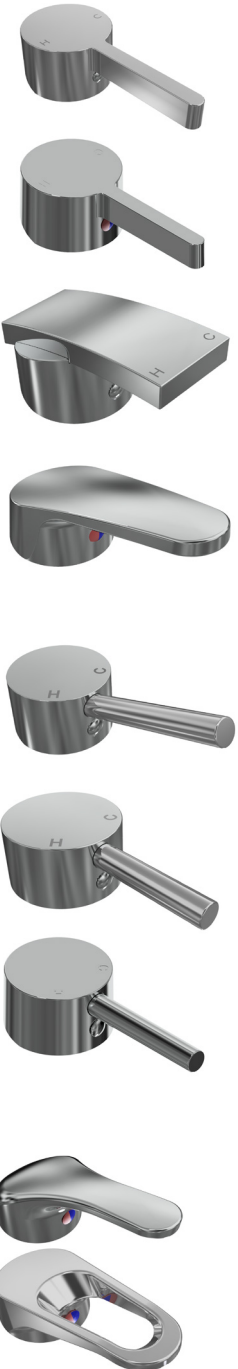

**40MM MIXER HANDLES**

|                                 |                    |  |
|---------------------------------|--------------------|--|
| <b>ELAN LEVER HANDLE CHROME</b> |                    |  |
| <b>MODEL</b>                    | <b>RRP INC GST</b> |  |
| CHROME ELHCP                    | \$49.92            |  |
| <b>FIESTA 40MM MIXER HANDLE</b> |                    |  |
| <b>MODEL</b>                    | <b>RRP INC GST</b> |  |
| CHROME FILH40CP                 | \$49.92            |  |
| <b>MYUNA MIXER HANDLE</b>       |                    |  |
| <b>MODEL</b>                    | <b>RRP INC GST</b> |  |
| CHROME LHCP                     | \$58.32            |  |
| <b>RIDGE MIXER HANDLE</b>       |                    |  |
| <b>MODEL</b>                    | <b>RRP INC GST</b> |  |
| CHROME RILHCP                   | \$49.92            |  |