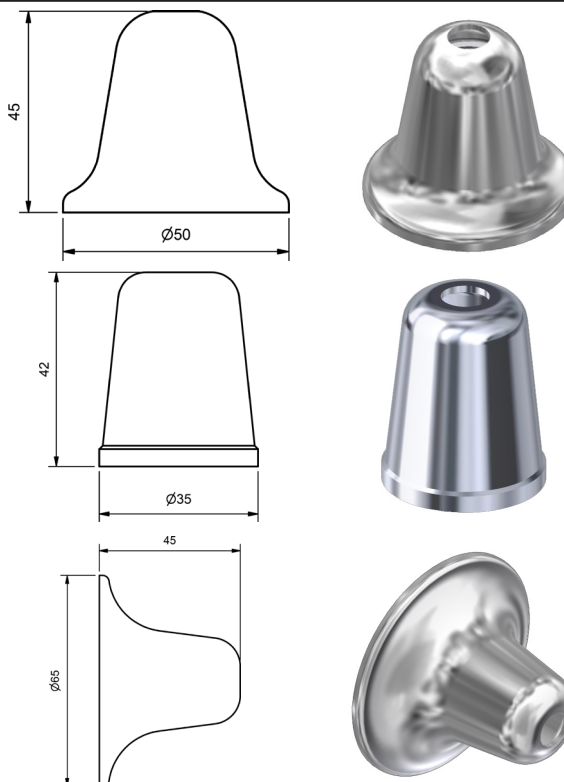

E/C DORSET & S/X FLANGES

E/C DORST S/X BASIN/SINK FLANGE		
MODEL	RRP	INC GST
CHROME ECBFL	$21.22	

E/C DORST S/X BIB PILLAR FLANGE		
MODEL	RRP	INC GST
CHROME ECBIBFL	$14.98	

E/C DORST S/X WALL STOP FLANGE		
MODEL	RRP	INC GST
CHROME ECWFL	$21.22