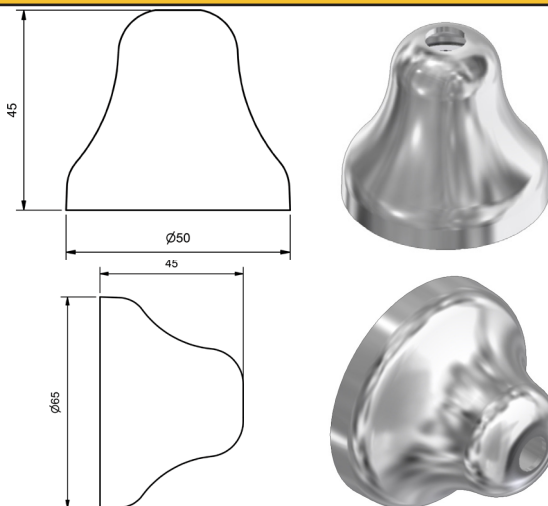

MERINO FLANGES

MERINO BASIN FLANGE		
MODEL	RRP	INC GST
CHROME MBFLCP	$27.46	

MERINO WALL FLANGE		
MODEL	RRP	INC GST
CHROME MWFLCP	$27.46