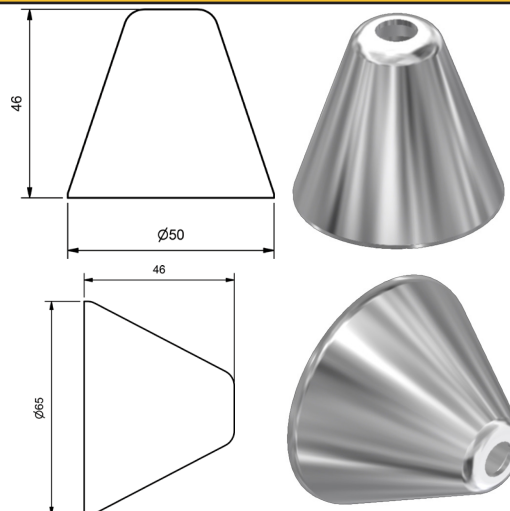

CHROME

AURORA & FUSION FLANGES

AURORA & FUSION BASIN FLANGE		
MODEL	RRP	INC GST
CHROME AUBFLCP	\$27.46	

AURORA & FUSION WALL FLANGE		
MODEL	RRP	INC GST
CHROME AUWFLCP	\$27.46	

E/C DORSET & S/X FLANGES

E/C DORST S/X BASIN/SINK FLANGE		
MODEL	RRP	INC GST
CHROME ECBFL	\$21.22	