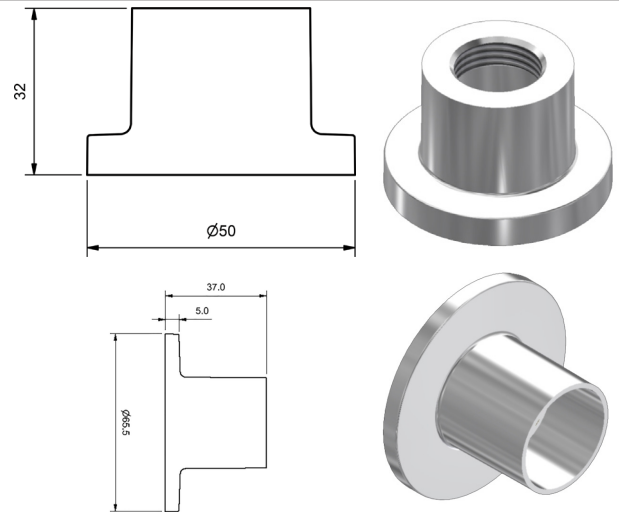

MERINO WALL FLANGE		
MODEL	RRP	INC GST
CHROME MWFLCP	\$27.46	

CHROME

PARK FLANGES

PARK BASIN & SINK FLANGE

MODEL	RRP INC GST
CHROME PKBFLCP	\$27.46

PARK WALL FLANGE

MODEL	RRP INC GST
CHROME PKWFLCP	\$27.46

UNDERFLUSH RINGS

BASIN/SINK DRESS RING SET CHROME (3S)

MODEL	RRP INC GST
CHROME DRBBSCP	\$7.73

BATH/WALL SPA DRESS RING SET (2L 1S)

MODEL	RRP INC GST
CHROME DRBHCP	\$15.48

SHOWER/LAUNDRY DRESS RING SET CHROME (2L)

MODEL	RRP INC GST
CHROME DRSHCP	\$12.85