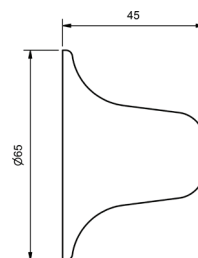

E/C DORST S/X WALL STOP FLANGE

MODEL	FINISH	RRP INC GST
CHROME ECWFL		$18.19