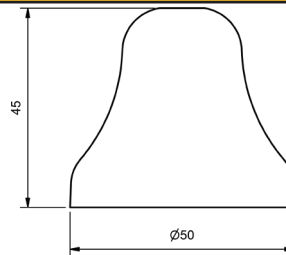

E/C DORST S/X WALL STOP FLANGE

MODEL	FINISH	RRP INC GST
CHROME ECWFL		\$18.19

MERINO FLANGES

MERINO BASIN FLANGE

MODEL	FINISH	RRP INC GST
CHROME MBFLCP		\$23.54

MERINO WALL FLANGE

MODEL	FINISH	RRP INC GST
CHROME MWFLCP		\$23.54