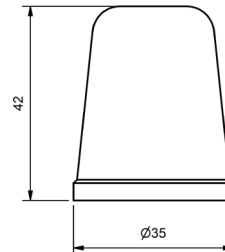

MODEL	FINISH	RRP INC GST
CHROME AUWFLCP		\$23.54

E/C DORSET & S/X FLANGES

E/C DORST S/X BASIN/SINK FLANGE

MODEL	FINISH	RRP INC GST
CHROME ECBFL		\$18.19

E/C DORST S/X BIB PILLAR FLANGE

MODEL	FINISH	RRP INC GST
CHROME ECBIBFL		\$12.84