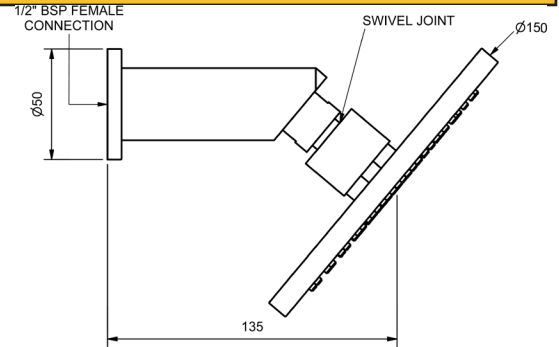

WALL MOUNTED SHOWERS

AVIAD WALL MOUNT SHOWER				
150MM HEAD				
3 STAR WELS - 9 LPM	MODEL	FINISH	RRP	INC GST
	CHROME PKSHE150	CP	$190.81	
	BRUSHED CHROME PKSHE150	BC	$254.08	
	BRUSHED NICKEL PKSHE150	BN	$254.08	
	SATIN CHROME PKSHE150	SC	$243.31	
	BRUSHED BLACK SAPPHIRE PKSHE150	BBS	$254.08	
	GUNMETAL PKSHE150	GM	$243.31	
	MATT BLACK PKSHE150	MB	$243.31	
	MATT WHITE & CHROME PKSHE150	MWC	$315.92	
	WHITE & CHROME PKSHE150	WHC	$315.92	
	GOLD PKSHE150	GP	$489.45	
	BRUSHED GOLD PKSHE150	BG	$501.80	

SILENO WALL MOUNT SHOWER				
3 STAR WELS - 9 LPM	MODEL	FINISH	RRP	INC GST
	CHROME PKSHH	CP	$78.95	
	BRUSHED CHROME PKSHH	BC	$142.23	
	BRUSHED NICKEL PKSHH	BN	$142.23	
	SATIN CHROME PKSHH	SC	$131.47	
	BRUSHED BLACK SAPPHIRE PKSHH	BBS	$142.23	
	GUNMETAL PKSHH	GM	$131.47	
	MATT BLACK PKSHH	MB	$131.47	
	MATT WHITE & CHROME PKSHH	MWC	$204.08	
	WHITE & CHROME PKSHH	WHC	$204.08	
	GOLD PKSHH	GP	$337.24	
	BRUSHED GOLD PKSHH	BG	$349.72	

ALL DIRECTIONAL SHOWER				
3 STAR WELS - 9 LPM	MODEL	FINISH	RRP	INC GST
	CHROME SHAD	CP	$33.97