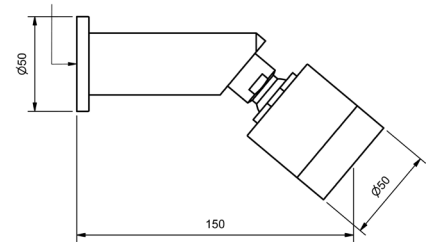

SILENO WALL MOUNT SHOWER				
3 STAR WELS - 9 LPM	MODEL	FINISH	RRP	INC GST
	CHROME PKSHH	CP	$78.95	
	BRUSHED CHROME PKSHH	BC	$142.23	
	BRUSHED NICKEL PKSHH	BN	$142.23	
	SATIN CHROME PKSHH	SC	$131.47	
	BRUSHED BLACK SAPPHIRE PKSHH	BBS	$142.23	
	GUNMETAL PKSHH	GM	$131.47	
	MATT BLACK PKSHH	MB	$131.47	
	MATT WHITE & CHROME PKSHH	MWC	$204.08	
	WHITE & CHROME PKSHH	WHC	$204.08	
	GOLD PKSHH	GP	$337.24	
	BRUSHED GOLD PKSHH	BG	$349.72