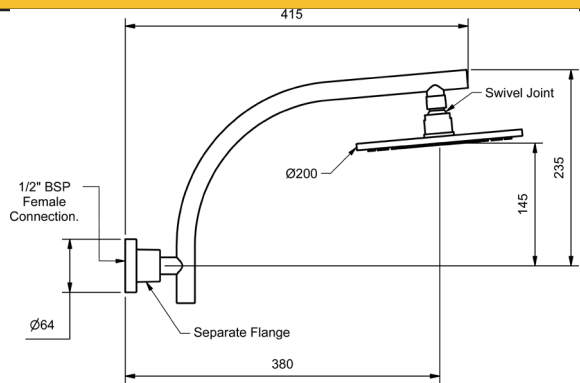

EVOLVE SQUARE WALL MOUNTED SHOWER

3 STAR WELS - 9 LPM	MODEL	FINISH	RRP INC GST
CHROME WSEVRR	CP	\$327.41	
BRUSHED CHROME WSEVRR	BC	\$470.12	
BRUSHED NICKEL WSEVRR	BN	\$470.12	
SATIN CHROME WSEVRR	SC	\$442.25	
BRUSHED BLACK SAPPHIRE WSEVRR	BBS	\$470.12	
GUNMETAL WSEVRR	GM	\$442.25	
MATT BLACK WSEVRR	MB	\$442.25	
MATT WHITE & CHROME WSEVRR	MWC	\$452.53	
WHITE & CHROME WSEVRR	WHC	\$452.53	
GOLD WSEVRR	GP	\$908.89	
BRUSHED GOLD WSEVRR	BG	\$940.87	

ALL DIRECTIONAL SHOWER				
3 STAR WELS - 9 LPM	MODEL	FINISH	RRP	INC GST
	CHROME SHAD	CP	\$33.97	