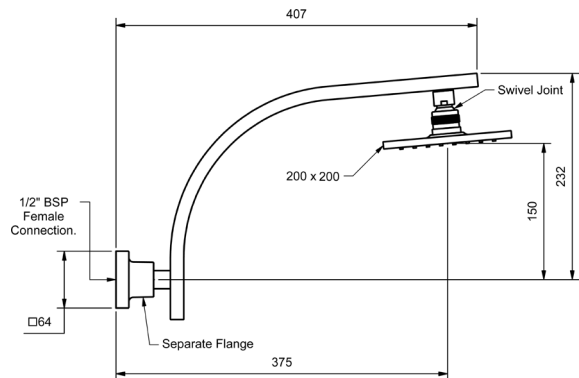

EVOLVE SQUARE WALL MOUNTED SHOWER

3 STAR WELS - 9 LPM	MODEL	FINISH	RRP INC GST
CHROME WSEVRR	CP	\$327.41	
BRUSHED CHROME WSEVRR	BC	\$470.12	
BRUSHED NICKEL WSEVRR	BN	\$470.12	
SATIN CHROME WSEVRR	SC	\$442.25	
BRUSHED BLACK SAPPHIRE WSEVRR	BBS	\$470.12	
GUNMETAL WSEVRR	GM	\$442.25	
MATT BLACK WSEVRR	MB	\$442.25	
MATT WHITE & CHROME WSEVRR	MWC	\$452.53	
WHITE & CHROME WSEVRR	WHC	\$452.53	
GOLD WSEVRR	GP	\$908.89	
BRUSHED GOLD WSEVRR	BG	\$940.87	