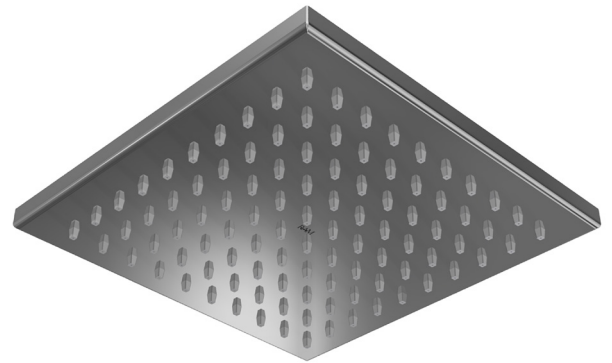

GLOSS WHITE

GOLD

BRUSHED GOLD

SQUARE SHOWER ROSES

200MM SQUARE CEILING SHOWER

3 STAR WELS - 9 LPM	MODEL	FINISH	RRP INC GST
CHROME RSHQ	RSHQ	CP	\$156.83
BRUSHED CHROME RSHQ	RSHQ	BC	\$221.91
BRUSHED NICKEL RSHQ	RSHQ	BN	\$221.91
SATIN CHROME RSHQ	RSHQ	SC	\$211.13
BRUSHED BLACK SAPPHIRE RSHQ	RSHQ	BBS	\$221.91
GUNMETAL RSHQ	RSHQ	GM	\$211.13
MATT BLACK RSHQ	RSHQ	MB	\$211.13
MATT WHITE & CHROME RSHQ	RSHQ	MWC	\$198.58
WHITE & CHROME RSHQ	RSHQ	WHC	\$198.58
GOLD RSHQ	RSHQ	GP	\$418.76
BRUSHED GOLD RSHQ	RSHQ	BG	\$431.11

250MM SQUARE CEILING SHOWER

2 STAR WELS - 12 LPM	MODEL	FINISH	RRP INC GST
CHROME EVSH250Q	EVSH250Q	CP	\$212.93
BRUSHED CHROME EVSH250Q	EVSH250Q	BC	\$277.88
BRUSHED NICKEL EVSH250Q	EVSH250Q	BN	\$277.88
SATIN CHROME EVSH250Q	EVSH250Q	SC	\$267.12
BRUSHED BLACK SAPPHIRE EVSH250Q	EVSH250Q	BBS	\$277.88
GUNMETAL EVSH250Q	EVSH250Q	GM	\$267.12
MATT BLACK EVSH250Q	EVSH250Q	MB	\$267.12
MATT WHITE & CHROME EVSH250Q	EVSH250Q	MWC	\$254.55
WHITE & CHROME EVSH250Q	EVSH250Q	WHC	\$254.55
GOLD EVSH250Q	EVSH250Q	GP	\$483.00
BRUSHED GOLD EVSH250Q	EVSH250Q	BG	\$495.35

300MM SQUARE CEILING SHOWER

2 STAR WELS - 12 LPM	MODEL	FINISH	RRP INC GST
CHROME EVSH300Q	EVSH300Q	CP	\$328.95
BRUSHED CHROME EVSH300Q	EVSH300Q	BC	\$407.90
BRUSHED NICKEL EVSH300Q	EVSH300Q	BN	\$407.90
SATIN CHROME EVSH300Q	EVSH300Q	SC	\$401.33
BRUSHED BLACK SAPPHIRE EVSH300Q	EVSH300Q	BBS	\$407.90
GUNMETAL EVSH300Q	EVSH300Q	GM	\$401.33
MATT BLACK EVSH300Q	EVSH300Q	MB	\$401.33
MATT WHITE & CHROME EVSH300Q	EVSH300Q	MWC	\$370.71
WHITE & CHROME EVSH300Q	EVSH300Q	WHC	\$370.71
GOLD EVSH300Q	EVSH300Q	GP	\$655.94
BRUSHED GOLD EVSH300Q	EVSH300Q	BG	\$663.48