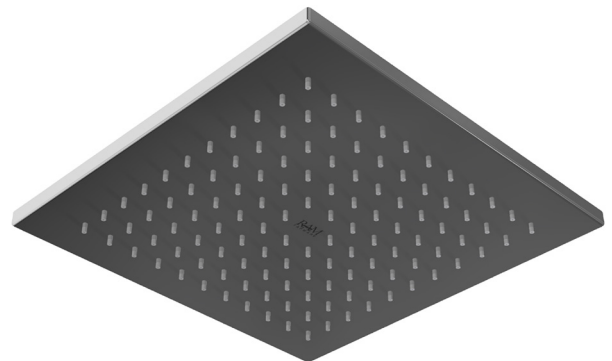

GLOSS WHITE

GOLD

BRUSHED GOLD

SQUARE SHOWER ROSES

200MM SQUARE CEILING SHOWER

3 STAR WELS - 9 LPM	MODEL	FINISH	RRP INC GST
CHROME RSHQ	RSHQ	CP	\$156.83
BRUSHED CHROME RSHQ	RSHQ	BC	\$221.91
BRUSHED NICKEL RSHQ	RSHQ	BN	\$221.91
SATIN CHROME RSHQ	RSHQ	SC	\$211.13
BRUSHED BLACK SAPPHIRE RSHQ	RSHQ	BBS	\$221.91
GUNMETAL RSHQ	RSHQ	GM	\$211.13
MATT BLACK RSHQ	RSHQ	MB	\$211.13
MATT WHITE & CHROME RSHQ	RSHQ	MWC	\$198.58
WHITE & CHROME RSHQ	RSHQ	WHC	\$198.58
GOLD RSHQ	RSHQ	GP	\$418.76
BRUSHED GOLD RSHQ	RSHQ	BG	\$431.11

250MM SQUARE CEILING SHOWER

2 STAR WELS - 12 LPM	MODEL	FINISH	RRP INC GST
CHROME EVSH250Q	EVSH250Q	CP	\$212.93
BRUSHED CHROME EVSH250Q	EVSH250Q	BC	\$277.88
BRUSHED NICKEL EVSH250Q	EVSH250Q	BN	\$277.88
SATIN CHROME EVSH250Q	EVSH250Q	SC	\$267.12
BRUSHED BLACK SAPPHIRE EVSH250Q	EVSH250Q	BBS	\$277.88
GUNMETAL EVSH250Q	EVSH250Q	GM	\$267.12
MATT BLACK EVSH250Q	EVSH250Q	MB	\$267.12
MATT WHITE & CHROME EVSH250Q	EVSH250Q	MWC	\$254.55
WHITE & CHROME EVSH250Q	EVSH250Q	WHC	\$254.55
GOLD EVSH250Q	EVSH250Q	GP	\$483.00
BRUSHED GOLD EVSH250Q	EVSH250Q	BG	\$495.35

300MM SQUARE CEILING SHOWER

2 STAR WELS - 12 LPM	MODEL	FINISH	RRP INC GST
CHROME EVSH300Q	EVSH300Q	CP	\$328.95
BRUSHED CHROME EVSH300Q	EVSH300Q	BC	\$407.90
BRUSHED NICKEL EVSH300Q	EVSH300Q	BN	\$407.90
SATIN CHROME EVSH300Q	EVSH300Q	SC	\$401.33
BRUSHED BLACK SAPPHIRE EVSH300Q	EVSH300Q	BBS	\$407.90
GUNMETAL EVSH300Q	EVSH300Q	GM	\$401.33
MATT BLACK EVSH300Q	EVSH300Q	MB	\$401.33
MATT WHITE & CHROME EVSH300Q	EVSH300Q	MWC	\$370.71
WHITE & CHROME EVSH300Q	EVSH300Q	WHC	\$370.71
GOLD EVSH300Q	EVSH300Q	GP	\$655.94
BRUSHED GOLD EVSH300Q	EVSH300Q	BG	\$663.48