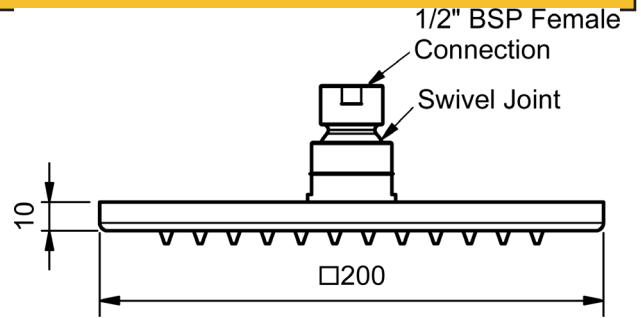

GLOSS WHITE

GOLD

BRUSHED GOLD

SQUARE SHOWER ROSES

200MM SQUARE CEILING SHOWER

3 STAR WELS - 9 LPM	MODEL	FINISH	RRP INC GST
CHROME RSHQ	RSHQ	CP	\$156.83
BRUSHED CHROME RSHQ	RSHQ	BC	\$221.91
BRUSHED NICKEL RSHQ	RSHQ	BN	\$221.91
SATIN CHROME RSHQ	RSHQ	SC	\$211.13
BRUSHED BLACK SAPPHIRE RSHQ	RSHQ	BBS	\$221.91
GUNMETAL RSHQ	RSHQ	GM	\$211.13
MATT BLACK RSHQ	RSHQ	MB	\$211.13
MATT WHITE & CHROME RSHQ	RSHQ	MWC	\$198.58
WHITE & CHROME RSHQ	RSHQ	WHC	\$198.58
GOLD RSHQ	RSHQ	GP	\$418.76
BRUSHED GOLD RSHQ	RSHQ	BG	\$431.11

250MM SQUARE CEILING SHOWER

2 STAR WELS - 12 LPM	MODEL	FINISH	RRP INC GST
CHROME EVSH250Q	EVSH250Q	CP	\$212.93
BRUSHED CHROME EVSH250Q	EVSH250Q	BC	\$277.88
BRUSHED NICKEL EVSH250Q	EVSH250Q	BN	\$277.88
SATIN CHROME EVSH250Q	EVSH250Q	SC	\$267.12
BRUSHED BLACK SAPPHIRE EVSH250Q	EVSH250Q	BBS	\$277.88
GUNMETAL EVSH250Q	EVSH250Q	GM	\$267.12
MATT BLACK EVSH250Q	EVSH250Q	MB	\$267.12
MATT WHITE & CHROME EVSH250Q	EVSH250Q	MWC	\$254.55
WHITE & CHROME EVSH250Q	EVSH250Q	WHC	\$254.55
GOLD EVSH250Q	EVSH250Q	GP	\$483.00
BRUSHED GOLD EVSH250Q	EVSH250Q	BG	\$495.35