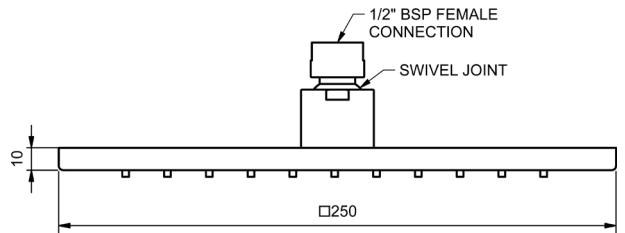

GLOSS WHITE

GOLD

BRUSHED GOLD

SQUARE SHOWER ROSES

200MM SQUARE CEILING SHOWER

3 STAR WELS - 9 LPM	MODEL	FINISH	RRP INC GST
CHROME RSHQ	RSHQ	CP	\$156.83
BRUSHED CHROME RSHQ	RSHQ	BC	\$221.91
BRUSHED NICKEL RSHQ	RSHQ	BN	\$221.91
SATIN CHROME RSHQ	RSHQ	SC	\$211.13
BRUSHED BLACK SAPPHIRE RSHQ	RSHQ	BBS	\$221.91
GUNMETAL RSHQ	RSHQ	GM	\$211.13
MATT BLACK RSHQ	RSHQ	MB	\$211.13
MATT WHITE & CHROME RSHQ	RSHQ	MWC	\$198.58
WHITE & CHROME RSHQ	RSHQ	WHC	\$198.58
GOLD RSHQ	RSHQ	GP	\$418.76
BRUSHED GOLD RSHQ	RSHQ	BG	\$431.11

250MM SQUARE CEILING SHOWER

2 STAR WELS - 12 LPM	MODEL	FINISH	RRP INC GST
CHROME EVSH250Q	EVSH250Q	CP	\$212.93
BRUSHED CHROME EVSH250Q	EVSH250Q	BC	\$277.88
BRUSHED NICKEL EVSH250Q	EVSH250Q	BN	\$277.88
SATIN CHROME EVSH250Q	EVSH250Q	SC	\$267.12
BRUSHED BLACK SAPPHIRE EVSH250Q	EVSH250Q	BBS	\$277.88
GUNMETAL EVSH250Q	EVSH250Q	GM	\$267.12
MATT BLACK EVSH250Q	EVSH250Q	MB	\$267.12
MATT WHITE & CHROME EVSH250Q	EVSH250Q	MWC	\$254.55
WHITE & CHROME EVSH250Q	EVSH250Q	WHC	\$254.55
GOLD EVSH250Q	EVSH250Q	GP	\$483.00
BRUSHED GOLD EVSH250Q	EVSH250Q	BG	\$495.35

300MM SQUARE CEILING SHOWER

2 STAR WELS - 12 LPM	MODEL	FINISH	RRP INC GST
CHROME EVSH300Q	EVSH300Q	CP	\$328.95
BRUSHED CHROME EVSH300Q	EVSH300Q	BC	\$407.90
BRUSHED NICKEL EVSH300Q	EVSH300Q	BN	\$407.90
SATIN CHROME EVSH300Q	EVSH300Q	SC	\$401.33
BRUSHED BLACK SAPPHIRE EVSH300Q	EVSH300Q	BBS	\$407.90
GUNMETAL EVSH300Q	EVSH300Q	GM	\$401.33
MATT BLACK EVSH300Q	EVSH300Q	MB	\$401.33
MATT WHITE & CHROME EVSH300Q	EVSH300Q	MWC	\$370.71
WHITE & CHROME EVSH300Q	EVSH300Q	WHC	\$370.71
GOLD EVSH300Q	EVSH300Q	GP	\$655.94
BRUSHED GOLD EVSH300Q	EVSH300Q	BG	\$663.48