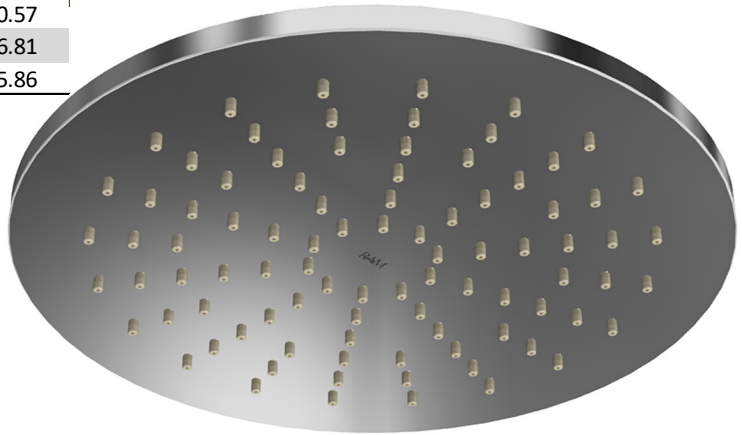

SHOWER ROSES

MODEL CODE + FINISH CODE = ITEM CODE

RAM
TAPWARE

CHROME

BRUSHED
CHROME

BRUSHED
NICKEL

SATIN
CHROME

BRUSHED
BLACK
SAPPHIRE

GUNMETAL

MATT
BLACK

MATT
WHITE

GLOSS
WHITE

GOLD

BRUSHED
GOLD

250MM ROUND CEILING SHOWER

2 STAR WELS - 12 LPM

MODEL	FINISH	RRP INC GST
CHROME EVSH250	CP	$198.81
BRUSHED CHROME EVSH250	BC	$271.18
BRUSHED NICKEL EVSH250	BN	$271.18
SATIN CHROME EVSH250	SC	$263.29
BRUSHED BLACK SAPPHIRE EVSH250	BBS	$271.18
GUNMETAL EVSH250	GM	$263.29
MATT BLACK EVSH250	MB	$263.29
MATT WHITE & CHROME EVSH250	MWC	$240.57
WHITE & CHROME EVSH250	WHC	$240.57
GOLD EVSH250	GP	$466.81
BRUSHED GOLD EVSH250	BG	$475.86