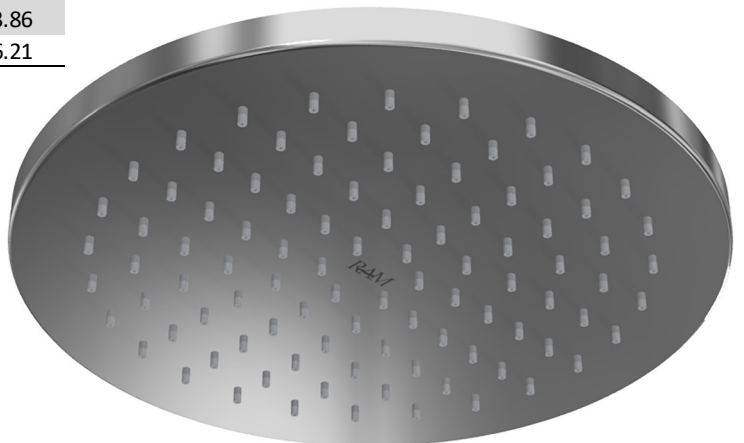

GLOSS WHITE

GOLD

BRUSHED GOLD

ROUND SHOWER ROSES

150MM ROUND CEILING SHOWER

3 STAR WELS - 9 LPM	MODEL	FINISH	RRP INC GST
CHROME	EVSH150	CP	\$100.49
BRUSHED CHROME	EVSH150	BC	\$163.64
BRUSHED NICKEL	EVSH150	BN	\$163.64
SATIN CHROME	EVSH150	SC	\$153.11
BRUSHED BLACK SAPPHIRE	EVSH150	BBS	\$163.64
GUNMETAL	EVSH150	GM	\$153.11
MATT BLACK	EVSH150	MB	\$153.11
MATT WHITE & CHROME	EVSH150	MWC	\$142.23
WHITE & CHROME	EVSH150	WHC	\$142.23
GOLD	EVSH150	GP	\$322.54
BRUSHED GOLD	EVSH150	BG	\$334.62

200MM ROUND CEILING SHOWER

3 STAR WELS - 9 LPM	MODEL	FINISH	RRP INC GST
CHROME	EVSH	CP	\$136.49
BRUSHED CHROME	EVSH	BC	\$201.57
BRUSHED NICKEL	EVSH	BN	\$201.57
SATIN CHROME	EVSH	SC	\$190.68
BRUSHED BLACK SAPPHIRE	EVSH	BBS	\$201.57
GUNMETAL	EVSH	GM	\$190.68
MATT BLACK	EVSH	MB	\$190.68
MATT WHITE & CHROME	EVSH	MWC	\$178.12
WHITE & CHROME	EVSH	WHC	\$178.12
GOLD	EVSH	GP	\$363.86
BRUSHED GOLD	EVSH	BG	\$376.21

SHOWER ROSES

MODEL CODE + FINISH CODE = ITEM CODE

RAM
TAPWARE

CHROME

BRUSHED
CHROME

BRUSHED
NICKEL

SATIN
CHROME

BRUSHED
BLACK
SAPPHIRE

GUNMETAL

MATT
BLACK

MATT
WHITE

GLOSS
WHITE

GOLD

BRUSHED
GOLD

250MM ROUND CEILING SHOWER

2 STAR WELS - 12 LPM