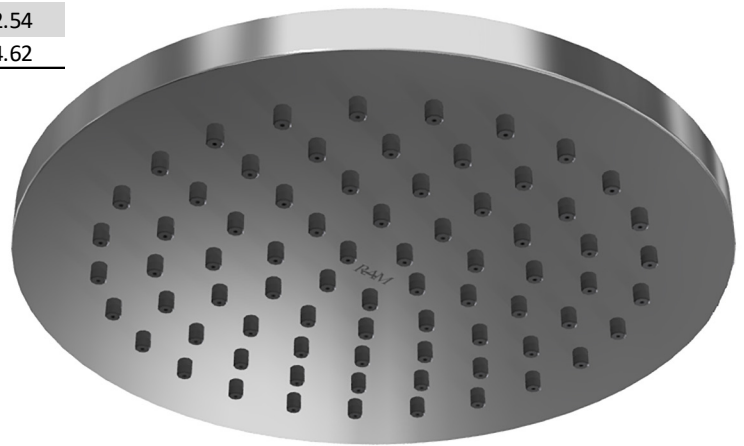

GLOSS WHITE

GOLD

BRUSHED GOLD

ROUND SHOWER ROSES

150MM ROUND CEILING SHOWER

3 STAR WELS - 9 LPM	MODEL	FINISH	RRP INC GST
CHROME	EVSH150	CP	\$100.49
BRUSHED CHROME	EVSH150	BC	\$163.64
BRUSHED NICKEL	EVSH150	BN	\$163.64
SATIN CHROME	EVSH150	SC	\$153.11
BRUSHED BLACK SAPPHIRE	EVSH150	BBS	\$163.64
GUNMETAL	EVSH150	GM	\$153.11
MATT BLACK	EVSH150	MB	\$153.11
MATT WHITE & CHROME	EVSH150	MWC	\$142.23
WHITE & CHROME	EVSH150	WHC	\$142.23
GOLD	EVSH150	GP	\$322.54
BRUSHED GOLD	EVSH150	BG	\$334.62

200MM ROUND CEILING SHOWER

3 STAR WELS - 9 LPM	MODEL	FINISH	RRP INC GST
CHROME	EVSH	CP	\$136.49
BRUSHED CHROME	EVSH	BC	\$201.57
BRUSHED NICKEL	EVSH	BN	\$201.57
SATIN CHROME	EVSH	SC	\$190.68
BRUSHED BLACK SAPPHIRE	EVSH	BBS	\$201.57
GUNMETAL	EVSH	GM	\$190.68
MATT BLACK	EVSH	MB	\$190.68
MATT WHITE & CHROME	EVSH	MWC	\$178.12
WHITE & CHROME	EVSH	WHC	\$178.12
GOLD	EVSH	GP	\$363.86
BRUSHED GOLD	EVSH	BG	\$376.21

SHOWER ROSES

MODEL CODE + FINISH CODE = ITEM CODE

RAM
TAPWARE

CHROME

BRUSHED
CHROME

BRUSHED
NICKEL

SATIN
CHROME

BRUSHED
BLACK
SAPPHIRE

GUNMETAL

MATT
BLACK

MATT
WHITE

GLOSS
WHITE

GOLD

BRUSHED
GOLD

250MM ROUND CEILING SHOWER

2 STAR WELS - 12 LPM