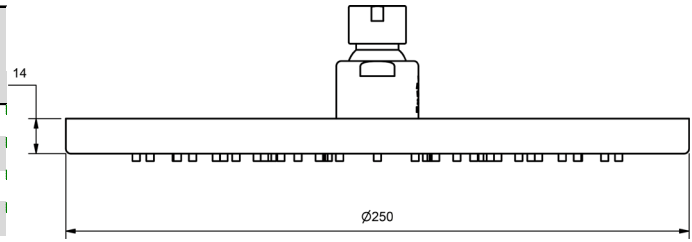

SHOWER ROSES

MODEL CODE + FINISH CODE = ITEM CODE

RAM
TAPWARE

CHROME

BRUSHED
CHROME

BRUSHED
NICKEL

SATIN
CHROME

BRUSHED
BLACK
SAPPHIRE

GUNMETAL

MATT
BLACK

MATT
WHITE

GLOSS
WHITE

GOLD

BRUSHED
GOLD

250MM ROUND CEILING SHOWER

2 STAR WELS - 12 LPM

MODEL	FINISH	RRP INC GST
CHROME EVSH250	CP	$198.81
BRUSHED CHROME EVSH250	BC	$271.18
BRUSHED NICKEL EVSH250	BN	$271.18
SATIN CHROME EVSH250	SC	$263.29
BRUSHED BLACK SAPPHIRE EVSH250	BBS	$271.18
GUNMETAL EVSH250	GM	$263.29
MATT BLACK EVSH250	MB	$263.29
MATT WHITE & CHROME EVSH250	MWC	$240.57
WHITE & CHROME EVSH250	WHC	$240.57
GOLD EVSH250	GP	$466.81
BRUSHED GOLD EVSH250	BG	$475.86