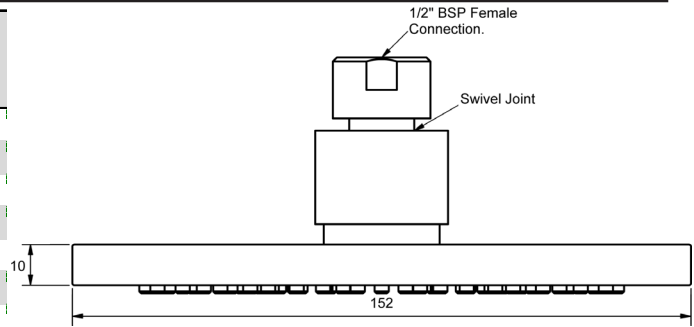

GLOSS WHITE

GOLD

BRUSHED GOLD

ROUND SHOWER ROSES

150MM ROUND CEILING SHOWER

3 STAR WELS - 9 LPM	MODEL	FINISH	RRP INC GST
CHROME	EVSH150	CP	\$100.49
BRUSHED CHROME	EVSH150	BC	\$163.64
BRUSHED NICKEL	EVSH150	BN	\$163.64
SATIN CHROME	EVSH150	SC	\$153.11
BRUSHED BLACK SAPPHIRE	EVSH150	BBS	\$163.64
GUNMETAL	EVSH150	GM	\$153.11
MATT BLACK	EVSH150	MB	\$153.11
MATT WHITE & CHROME	EVSH150	MWC	\$142.23
WHITE & CHROME	EVSH150	WHC	\$142.23
GOLD	EVSH150	GP	\$322.54
BRUSHED GOLD	EVSH150	BG	\$334.62