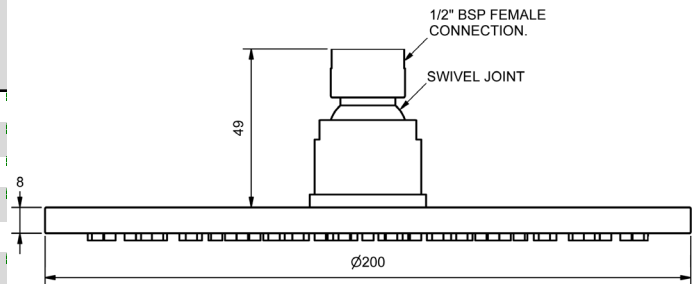

GLOSS WHITE

GOLD

BRUSHED GOLD

ROUND SHOWER ROSES

150MM ROUND CEILING SHOWER

3 STAR WELS - 9 LPM	MODEL	FINISH	RRP INC GST
CHROME	EVSH150	CP	\$100.49
BRUSHED CHROME	EVSH150	BC	\$163.64
BRUSHED NICKEL	EVSH150	BN	\$163.64
SATIN CHROME	EVSH150	SC	\$153.11
BRUSHED BLACK SAPPHIRE	EVSH150	BBS	\$163.64
GUNMETAL	EVSH150	GM	\$153.11
MATT BLACK	EVSH150	MB	\$153.11
MATT WHITE & CHROME	EVSH150	MWC	\$142.23
WHITE & CHROME	EVSH150	WHC	\$142.23
GOLD	EVSH150	GP	\$322.54
BRUSHED GOLD	EVSH150	BG	\$334.62

200MM ROUND CEILING SHOWER

3 STAR WELS - 9 LPM	MODEL	FINISH	RRP INC GST
CHROME	EVSH	CP	\$136.49
BRUSHED CHROME	EVSH	BC	\$201.57
BRUSHED NICKEL	EVSH	BN	\$201.57
SATIN CHROME	EVSH	SC	\$190.68
BRUSHED BLACK SAPPHIRE	EVSH	BBS	\$201.57
GUNMETAL	EVSH	GM	\$190.68
MATT BLACK	EVSH	MB	\$190.68
MATT WHITE & CHROME	EVSH	MWC	\$178.12
WHITE & CHROME	EVSH	WHC	\$178.12
GOLD	EVSH	GP	\$363.86
BRUSHED GOLD	EVSH	BG	\$376.21