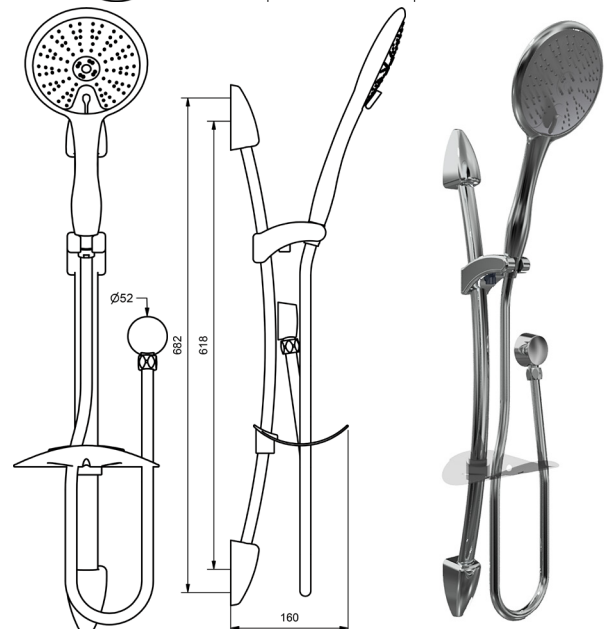

CHROME

HAND SHOWERS ON SLIDE RAIL WITH SOAP DISH

PARK HAND SHOWER ON RAIL			
FIVE FUNCTION			
3 STAR WELS - 9 LPM	MODEL	FINISH	RRP INC GST
	CHROME HSPKS1	CP	\$95.12

PREMIER HAND SHOWER ON RAIL			
FIVE FUNCTION			
3 STAR WELS - 9 LPM	MODEL	FINISH	RRP INC GST
	CHROME HSPRS1	CP	\$89.61

RAIN HAND SHOWER ON RAIL			
THREE FUNCTION			
3 STAR WELS - 9 LPM	MODEL	FINISH	RRP INC GST
	CHROME HSR	CP	\$111.66

RAIL SHOWERS

MODEL CODE + FINISH CODE = ITEM CODE

CHROME

FIESTA HAND SHOWER ON RAIL

SINGLE FUNCTION

3 STAR WELS - 9 LPM

MODEL	FINISH	RRP INC GST
CHROME HSFS1	CP	\$74.44

DRILL FREE HAND SHOWERS

DRILL FREE HAND SHOWER SET

SINGLE FUNCTION

3 STAR WELS - 9 LPM

MODEL	FINISH	RRP INC GST
CHROME HSDF1	CP	\$95.24

PREMIER 5 FUNCTION HAND SHOWER ON WALL BRACKET