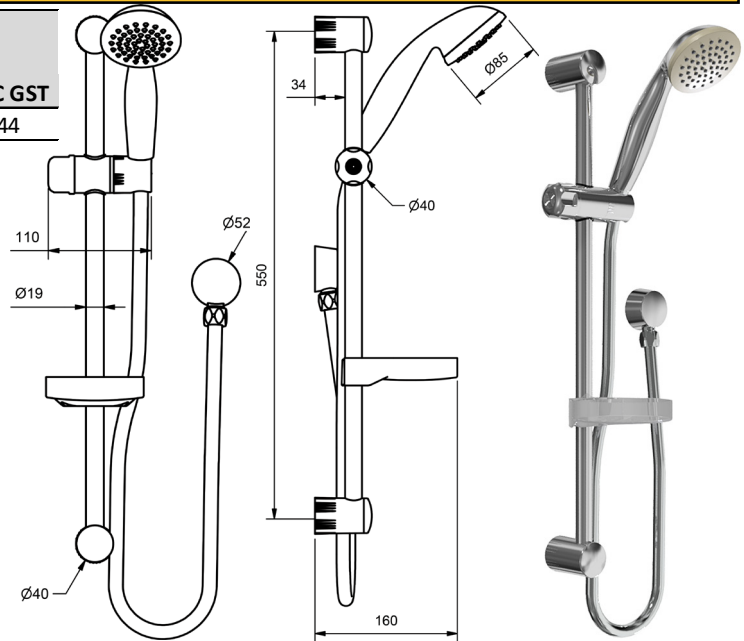

CHROME

HAND SHOWERS ON SLIDE RAIL WITH SOAP DISH

PARK HAND SHOWER ON RAIL			
FIVE FUNCTION			
3 STAR WELS - 9 LPM	MODEL	FINISH	RRP INC GST
	CHROME HSPKS1	CP	\$95.12

PREMIER HAND SHOWER ON RAIL			
FIVE FUNCTION			
3 STAR WELS - 9 LPM	MODEL	FINISH	RRP INC GST
	CHROME HSPRS1	CP	\$89.61

RAIN HAND SHOWER ON RAIL			
THREE FUNCTION			
3 STAR WELS - 9 LPM	MODEL	FINISH	RRP INC GST
	CHROME HSR	CP	\$111.66

RAIL SHOWERS

MODEL CODE + FINISH CODE = ITEM CODE

CHROME

FIESTA HAND SHOWER ON RAIL

SINGLE FUNCTION

3 STAR WELS - 9 LPM

MODEL	FINISH	RRP INC GST
CHROME HSFS1	CP	\$74.44

DRILL FREE HAND SHOWERS

DRILL FREE HAND SHOWER SET

SINGLE FUNCTION

3 STAR WELS - 9 LPM

MODEL	FINISH	RRP INC GST
CHROME HSDF1	CP	\$95.24

PREMIER 5 FUNCTION HAND SHOWER ON WALL BRACKET