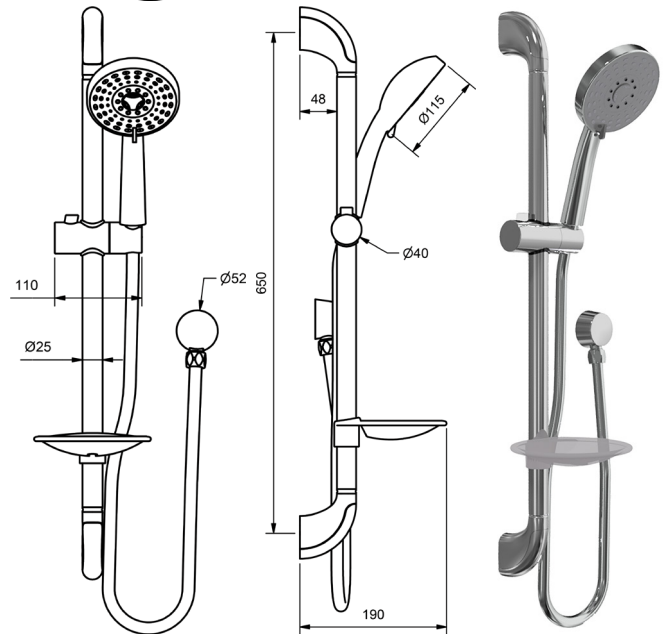

CHROME

HAND SHOWERS ON SLIDE RAIL WITH SOAP DISH

PARK HAND SHOWER ON RAIL			
FIVE FUNCTION			
3 STAR WELS - 9 LPM	MODEL	FINISH	RRP INC GST
	CHROME HSPKS1	CP	\$95.12

PREMIER HAND SHOWER ON RAIL			
FIVE FUNCTION			
3 STAR WELS - 9 LPM	MODEL	FINISH	RRP INC GST
	CHROME HSPRS1	CP	\$89.61

RAIN HAND SHOWER ON RAIL			
THREE FUNCTION			
3 STAR WELS - 9 LPM	MODEL	FINISH	RRP INC GST
	CHROME HSR	CP	\$111.66

RAIL SHOWERS

MODEL CODE + FINISH CODE = ITEM CODE

CHROME

FIESTA HAND SHOWER ON RAIL

SINGLE FUNCTION

3 STAR WELS - 9 LPM

MODEL	FINISH	RRP INC GST
CHROME HSFS1	CP	\$74.44

DRILL FREE HAND SHOWERS

DRILL FREE HAND SHOWER SET

SINGLE FUNCTION

3 STAR WELS - 9 LPM

MODEL	FINISH	RRP INC GST
CHROME HSDF1	CP	\$95.24

PREMIER 5 FUNCTION HAND SHOWER ON WALL BRACKET