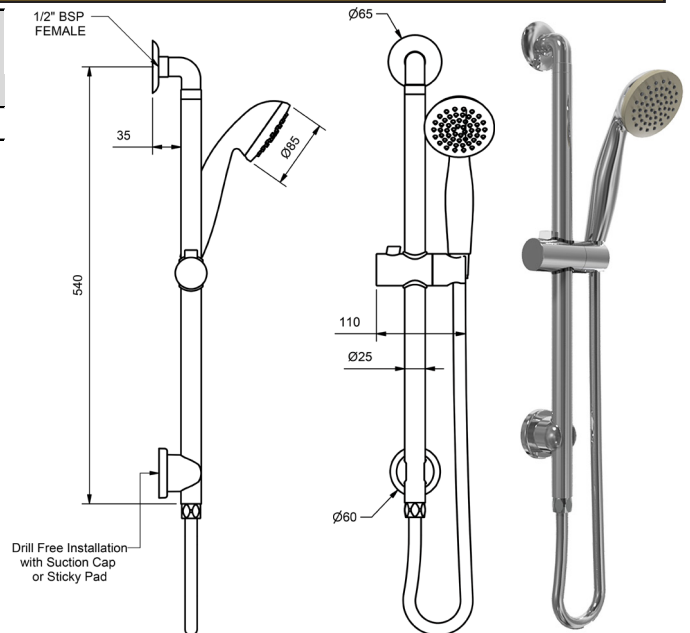

CHROME

HAND SHOWERS ON SLIDE RAIL WITH SOAP DISH

PARK HAND SHOWER ON RAIL			
FIVE FUNCTION			
3 STAR WELS - 9 LPM	MODEL	FINISH	RRP INC GST
	CHROME HSPKS1	CP	\$95.12

PREMIER HAND SHOWER ON RAIL			
FIVE FUNCTION			
3 STAR WELS - 9 LPM	MODEL	FINISH	RRP INC GST
	CHROME HSPRS1	CP	\$89.61

RAIN HAND SHOWER ON RAIL			
THREE FUNCTION			
3 STAR WELS - 9 LPM	MODEL	FINISH	RRP INC GST
	CHROME HSR	CP	\$111.66

RAIL SHOWERS

MODEL CODE + FINISH CODE = ITEM CODE

CHROME

FIESTA HAND SHOWER ON RAIL

SINGLE FUNCTION

3 STAR WELS - 9 LPM

MODEL	FINISH	RRP INC GST
CHROME HSFS1	CP	\$74.44

DRILL FREE HAND SHOWERS

DRILL FREE HAND SHOWER SET

SINGLE FUNCTION

3 STAR WELS - 9 LPM

MODEL	FINISH	RRP INC GST
CHROME HSDF1	CP	\$95.24

PREMIER 5 FUNCTION HAND SHOWER ON WALL BRACKET

3 STAR WELS - 9 LPM

MODEL	FINISH	RRP INC GST
CHROME HSPRS3	CP	\$62.04