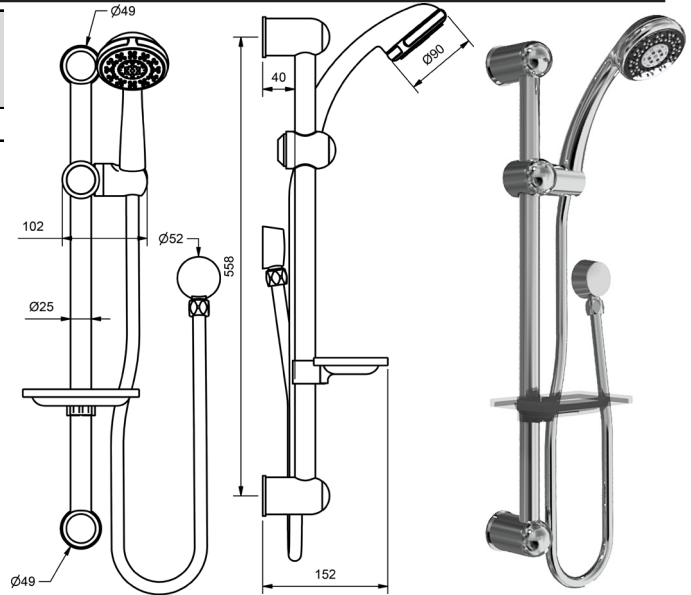

CHROME

HAND SHOWERS ON SLIDE RAIL WITH SOAP DISH

PARK HAND SHOWER ON RAIL			
FIVE FUNCTION			
3 STAR WELS - 9 LPM	MODEL	FINISH	RRP INC GST
	CHROME HSPKS1	CP	\$95.12

PREMIER HAND SHOWER ON RAIL			
FIVE FUNCTION			
3 STAR WELS - 9 LPM	MODEL	FINISH	RRP INC GST
	CHROME HSPRS1	CP	\$89.61

RAIN HAND SHOWER ON RAIL			
THREE FUNCTION			
3 STAR WELS - 9 LPM	MODEL	FINISH	RRP INC GST
	CHROME HSR	CP	\$111.66

RAIL SHOWERS

MODEL CODE + FINISH CODE = ITEM CODE

CHROME

FIESTA HAND SHOWER ON RAIL

SINGLE FUNCTION

3 STAR WELS - 9 LPM

MODEL	FINISH	RRP INC GST
CHROME HSFS1	CP	\$74.44

DRILL FREE HAND SHOWERS

DRILL FREE HAND SHOWER SET

SINGLE FUNCTION

3 STAR WELS - 9 LPM

MODEL	FINISH	RRP INC GST
CHROME HSDF1	CP	\$95.24

PREMIER 5 FUNCTION HAND SHOWER ON WALL BRACKET