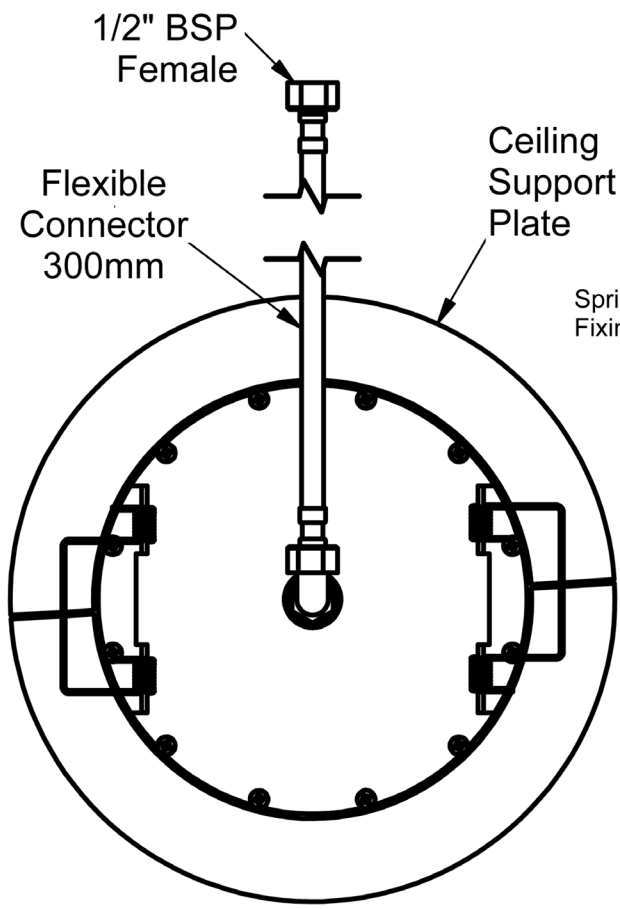

FLUSH MOUNTED SHOWER ROSES

FLUSH MOUNT CEILING SHOWER			
ROUND			
3 STAR WELS - 9 LPM	MODEL	FINISH	RRP INC GST
CHROME FMCS	CP		\$584.94
BRUSHED CHROME FMCS	BC		\$688.54
BRUSHED NICKEL FMCS	BN		\$688.54
SATIN CHROME FMCS	SC		\$677.66
BRUSHED BLACK SAPPHIRE FMCS	BBS		\$688.54
GUNMETAL FMCS	GM		\$677.66
MATT BLACK FMCS	MB		\$677.66
MATT WHITE FMCS	MW		\$668.33
WHITE FMCS	WH		\$668.33
GOLD FMCS	GP		\$1,076.88
BRUSHED GOLD FMCS	BG		\$1,089.37

SHOWER ROSES

MODEL CODE + FINISH CODE = ITEM CODE

CHROME

BRUSHED CHROME

BRUSHED NICKEL

SATIN CHROME

BRUSHED BLACK SAPPHIRE

GUNMETAL

MATT BLACK

MATT WHITE

GLOSS WHITE

GOLD

BRUSHED GOLD

FLUSH MOUNT CEILING SHOWER

SQUARE

3 STAR WELS - 9 LPM