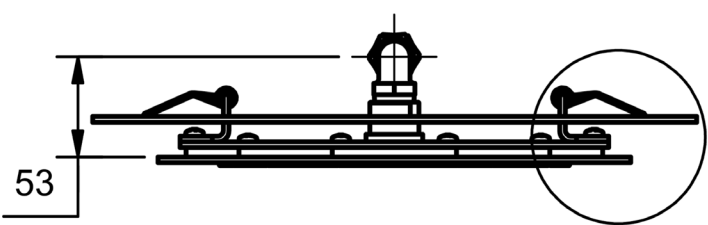

FLUSH MOUNTED SHOWER ROSES

FLUSH MOUNT CEILING SHOWER			
ROUND			
3 STAR WELS - 9 LPM	MODEL	FINISH	RRP INC GST
CHROME FMCS	CP		\$584.94
BRUSHED CHROME FMCS	BC		\$688.54
BRUSHED NICKEL FMCS	BN		\$688.54
SATIN CHROME FMCS	SC		\$677.66
BRUSHED BLACK SAPPHIRE FMCS	BBS		\$688.54
GUNMETAL FMCS	GM		\$677.66
MATT BLACK FMCS	MB		\$677.66
MATT WHITE FMCS	MW		\$668.33
WHITE FMCS	WH		\$668.33
GOLD FMCS	GP		\$1,076.88
BRUSHED GOLD FMCS	BG		\$1,089.37

SHOWER ROSES

MODEL CODE + FINISH CODE = ITEM CODE

CHROME

BRUSHED CHROME

BRUSHED NICKEL

SATIN CHROME

BRUSHED BLACK SAPPHIRE

GUNMETAL