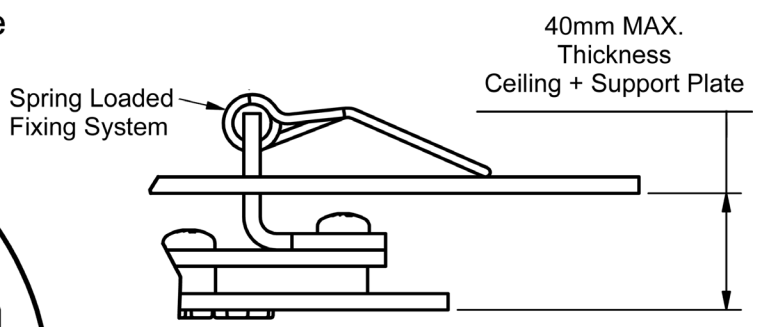

FLUSH MOUNTED SHOWER ROSES

FLUSH MOUNT CEILING SHOWER			
ROUND			
3 STAR WELS - 9 LPM	MODEL	FINISH	RRP INC GST
CHROME FMCS	CP		\$584.94
BRUSHED CHROME FMCS	BC		\$688.54
BRUSHED NICKEL FMCS	BN		\$688.54
SATIN CHROME FMCS	SC		\$677.66
BRUSHED BLACK SAPPHIRE FMCS	BBS		\$688.54
GUNMETAL FMCS	GM		\$677.66
MATT BLACK FMCS	MB		\$677.66
MATT WHITE FMCS	MW		\$668.33
WHITE FMCS	WH		\$668.33
GOLD FMCS	GP		\$1,076.88
BRUSHED GOLD FMCS	BG		\$1,089.37