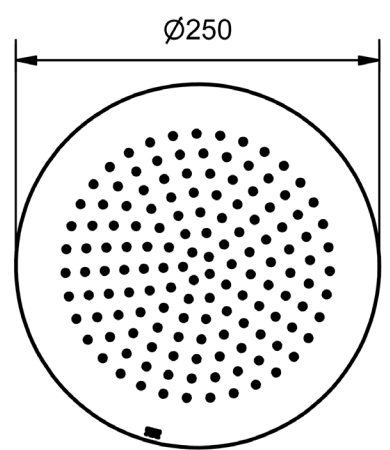

FLUSH MOUNTED SHOWER ROSES

FLUSH MOUNT CEILING SHOWER			
ROUND			
3 STAR WELS - 9 LPM	MODEL	FINISH	RRP INC GST
CHROME FMCS	CP		\$584.94
BRUSHED CHROME FMCS	BC		\$688.54
BRUSHED NICKEL FMCS	BN		\$688.54
SATIN CHROME FMCS	SC		\$677.66
BRUSHED BLACK SAPPHIRE FMCS	BBS		\$688.54
GUNMETAL FMCS	GM		\$677.66
MATT BLACK FMCS	MB		\$677.66
MATT WHITE FMCS	MW		\$668.33
WHITE FMCS	WH		\$668.33
GOLD FMCS	GP		\$1,076.88
BRUSHED GOLD FMCS	BG		\$1,089.37

SHOWER ROSES

MODEL CODE + FINISH CODE = ITEM CODE

CHROME

BRUSHED CHROME

BRUSHED NICKEL

SATIN CHROME

BRUSHED BLACK SAPPHIRE

GUNMETAL

MATT BLACK

MATT WHITE

GLOSS WHITE

GOLD

BRUSHED GOLD

FLUSH MOUNT CEILING SHOWER

SQUARE

3 STAR WELS - 9 LPM