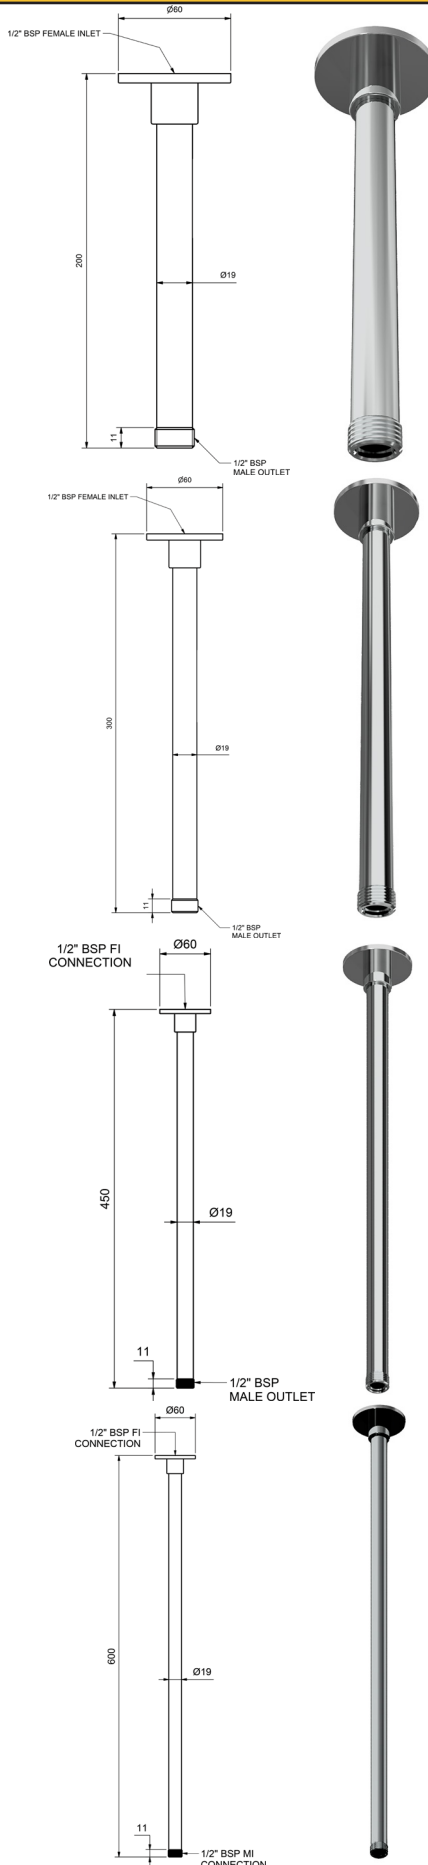

300MM CEILING DROPPER

ROUND PLATE

	MODEL	FINISH	RRP INC GST
CHROME	CD300	CP	$54.19
BRUSHED CHROME	CD300	BC	$83.14
BRUSHED NICKEL	CD300	BN	$83.14
SATIN CHROME	CD300	SC	$72.62
BRUSHED BLACK SAPPHIRE	CD300	BBS	$83.14
GUNMETAL	CD300	GM	$72.62
MATT BLACK	CD300	MB	$72.62
MATT WHITE & CHROME	CD300	MWC	$137.56
WHITE & CHROME	CD300	WHC	$137.56
GOLD	CD300	GP	$161.68
BRUSHED GOLD	CD300	BG	$173.77

450MM CEILING DROPPER

ROUND PLATE

	MODEL	FINISH	RRP INC GST
CHROME	CD450	CP	$59.34
BRUSHED CHROME	CD450	BC	$88.28
BRUSHED NICKEL	CD450	BN	$88.28
SATIN CHROME	CD450	SC	$77.75
BRUSHED BLACK SAPPHIRE	CD450	BBS	$88.28
GUNMETAL	CD450	GM	$77.75
MATT BLACK	CD450	MB	$77.75
MATT WHITE & CHROME	CD450	MWC	$142.72
WHITE & CHROME	CD450	WHC	$142.72
GOLD	CD450	GP	$167.60
BRUSHED GOLD	CD450	BG	$179.67

600MM CEILING DROPPER

ROUND PLATE

	MODEL	FINISH	RRP INC GST
CHROME	CD600	CP	$64.48
BRUSHED CHROME	CD600	BC	$93.43
BRUSHED NICKEL	CD600	BN	$93.43
SATIN CHROME	CD600	SC	$82.91
BRUSHED BLACK SAPPHIRE	CD600	BBS	$93.43
GUNMETAL	CD600	GM	$82.91
MATT BLACK	CD600	MB	$82.91
MATT WHITE & CHROME	CD600	MWC	$147.85
WHITE & CHROME	CD600	WHC	$147.85
GOLD	CD600	GP	$173.49
BRUSHED GOLD	CD600	BG	$185.57