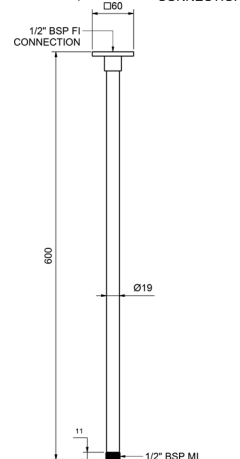

**300MM CEILING DROPPER
SQUARE PLATE**

	MODEL	FINISH	RRP INC GST
	CHROME CDQ300	CP	$57.66
	BRUSHED CHROME CDQ300	BC	$86.60
	BRUSHED NICKEL CDQ300	BN	$86.60
	SATIN CHROME CDQ300	SC	$76.08
	BRUSHED BLACK SAPPHIRE CDQ300	BBS	$86.60
	GUNMETAL CDQ300	GM	$76.08
	MATT BLACK CDQ300	MB	$76.08
	MATT WHITE & CHROME CDQ300	MWC	$141.04
	WHITE & CHROME CDQ300	WHC	$141.04
	GOLD CDQ300	GP	$165.67
	BRUSHED GOLD CDQ300	BG	$177.75

**450MM CEILING DROPPER
SQUARE PLATE**

	MODEL	FINISH	RRP INC GST
	CHROME CDQ450	CP	$62.81
	BRUSHED CHROME CDQ450	BC	$91.76
	BRUSHED NICKEL CDQ450	BN	$91.76
	SATIN CHROME CDQ450	SC	$81.23
	BRUSHED BLACK SAPPHIRE CDQ450	BBS	$91.76
	GUNMETAL CDQ450	GM	$81.23
	MATT BLACK CDQ450	MB	$81.23
	MATT WHITE & CHROME CDQ450	MWC	$146.18
	WHITE & CHROME CDQ450	WHC	$146.18
	GOLD CDQ450	GP	$171.57
	BRUSHED GOLD CDQ450	BG	$183.65

**600MM CEILING DROPPER
SQUARE PLATE**

	MODEL	FINISH	RRP INC GST
	CHROME CDQ600	CP	$67.95
	BRUSHED CHROME CDQ600	BC	$96.89
	BRUSHED NICKEL CDQ600	BN	$96.89
	SATIN CHROME CDQ600	SC	$86.36
	BRUSHED BLACK SAPPHIRE CDQ600	BBS	$96.89
	GUNMETAL CDQ600	GM	$86.36
	MATT BLACK CDQ600	MB	$86.36
	MATT WHITE & CHROME CDQ600	MWC	$151.33
	WHITE & CHROME CDQ600	WHC	$151.33
	GOLD CDQ600	GP	$177.33
	BRUSHED GOLD CDQ600	BG	$189.41