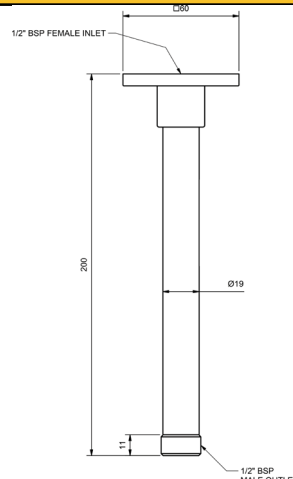

**300MM CEILING DROPPER
SQUARE PLATE**

	MODEL	FINISH	RRP INC GST
	CHROME CDQ300	CP	$57.66
	BRUSHED CHROME CDQ300	BC	$86.60
	BRUSHED NICKEL CDQ300	BN	$86.60
	SATIN CHROME CDQ300	SC	$76.08
	BRUSHED BLACK SAPPHIRE CDQ300	BBS	$86.60
	GUNMETAL CDQ300	GM	$76.08
	MATT BLACK CDQ300	MB	$76.08
	MATT WHITE & CHROME CDQ300	MWC	$141.04
	WHITE & CHROME CDQ300	WHC	$141.04
	GOLD CDQ300	GP	$165.67
	BRUSHED GOLD CDQ300	BG	$177.75

**450MM CEILING DROPPER
SQUARE PLATE**

	MODEL	FINISH	RRP INC GST
	CHROME CDQ450	CP	$62.81
	BRUSHED CHROME CDQ450	BC	$91.76
	BRUSHED NICKEL CDQ450	BN	$91.76
	SATIN CHROME CDQ450	SC	$81.23
	BRUSHED BLACK SAPPHIRE CDQ450	BBS	$91.76
	GUNMETAL CDQ450	GM	$81.23
	MATT BLACK CDQ450	MB	$81.23
	MATT WHITE & CHROME CDQ450	MWC	$146.18
	WHITE & CHROME CDQ450	WHC	$146.18
	GOLD CDQ450	GP	$171.57
	BRUSHED GOLD CDQ450	BG	$183.65

**600MM CEILING DROPPER
SQUARE PLATE**

	MODEL	FINISH	RRP INC GST
	CHROME CDQ600	CP	$67.95
	BRUSHED CHROME CDQ600	BC	$96.89
	BRUSHED NICKEL CDQ600	BN	$96.89
	SATIN CHROME CDQ600	SC	$86.36
	BRUSHED BLACK SAPPHIRE CDQ600	BBS	$96.89
	GUNMETAL CDQ600	GM	$86.36
	MATT BLACK CDQ600	MB	$86.36
	MATT WHITE & CHROME CDQ600	MWC	$151.33
	WHITE & CHROME CDQ600	WHC	$151.33
	GOLD CDQ600	GP	$177.33
	BRUSHED GOLD CDQ600	BG	$189.41