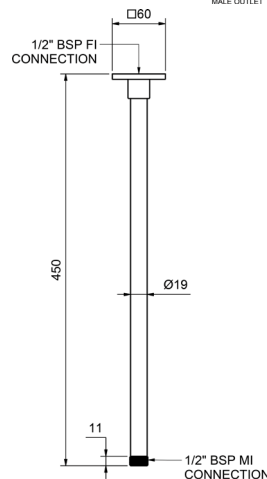

**300MM CEILING DROPPER
SQUARE PLATE**

	MODEL	FINISH	RRP INC GST
	CHROME CDQ300	CP	$57.66
	BRUSHED CHROME CDQ300	BC	$86.60
	BRUSHED NICKEL CDQ300	BN	$86.60
	SATIN CHROME CDQ300	SC	$76.08
	BRUSHED BLACK SAPPHIRE CDQ300	BBS	$86.60
	GUNMETAL CDQ300	GM	$76.08
	MATT BLACK CDQ300	MB	$76.08
	MATT WHITE & CHROME CDQ300	MWC	$141.04
	WHITE & CHROME CDQ300	WHC	$141.04
	GOLD CDQ300	GP	$165.67
	BRUSHED GOLD CDQ300	BG	$177.75

**450MM CEILING DROPPER
SQUARE PLATE**

	MODEL	FINISH	RRP INC GST
	CHROME CDQ450	CP	$62.81
	BRUSHED CHROME CDQ450	BC	$91.76
	BRUSHED NICKEL CDQ450	BN	$91.76
	SATIN CHROME CDQ450	SC	$81.23
	BRUSHED BLACK SAPPHIRE CDQ450	BBS	$91.76
	GUNMETAL CDQ450	GM	$81.23
	MATT BLACK CDQ450	MB	$81.23
	MATT WHITE & CHROME CDQ450	MWC	$146.18
	WHITE & CHROME CDQ450	WHC	$146.18
	GOLD CDQ450	GP	$171.57
	BRUSHED GOLD CDQ450	BG	$183.65

**600MM CEILING DROPPER
SQUARE PLATE**

	MODEL	FINISH	RRP INC GST
	CHROME CDQ600	CP	$67.95
	BRUSHED CHROME CDQ600	BC	$96.89
	BRUSHED NICKEL CDQ600	BN	$96.89
	SATIN CHROME CDQ600	SC	$86.36
	BRUSHED BLACK SAPPHIRE CDQ600	BBS	$96.89
	GUNMETAL CDQ600	GM	$86.36
	MATT BLACK CDQ600	MB	$86.36
	MATT WHITE & CHROME CDQ600	MWC	$151.33
	WHITE & CHROME CDQ600	WHC	$151.33
	GOLD CDQ600	GP	$177.33
	BRUSHED GOLD CDQ600	BG	$189.41