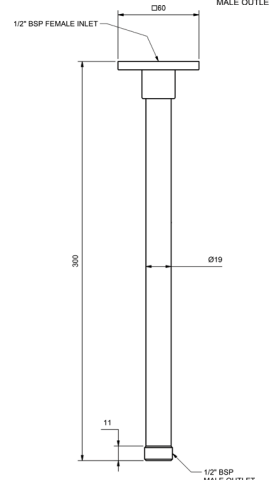

**300MM CEILING DROPPER
SQUARE PLATE**

	MODEL	FINISH	RRP INC GST
	CHROME CDQ300	CP	$57.66
	BRUSHED CHROME CDQ300	BC	$86.60
	BRUSHED NICKEL CDQ300	BN	$86.60
	SATIN CHROME CDQ300	SC	$76.08
	BRUSHED BLACK SAPPHIRE CDQ300	BBS	$86.60
	GUNMETAL CDQ300	GM	$76.08
	MATT BLACK CDQ300	MB	$76.08
	MATT WHITE & CHROME CDQ300	MWC	$141.04
	WHITE & CHROME CDQ300	WHC	$141.04
	GOLD CDQ300	GP	$165.67
	BRUSHED GOLD CDQ300	BG	$177.75

**450MM CEILING DROPPER
SQUARE PLATE**

	MODEL	FINISH	RRP INC GST
	CHROME CDQ450	CP	$62.81
	BRUSHED CHROME CDQ450	BC	$91.76
	BRUSHED NICKEL CDQ450	BN	$91.76
	SATIN CHROME CDQ450	SC	$81.23
	BRUSHED BLACK SAPPHIRE CDQ450	BBS	$91.76
	GUNMETAL CDQ450	GM	$81.23
	MATT BLACK CDQ450	MB	$81.23
	MATT WHITE & CHROME CDQ450	MWC	$146.18
	WHITE & CHROME CDQ450	WHC	$146.18
	GOLD CDQ450	GP	$171.57
	BRUSHED GOLD CDQ450	BG	$183.65

**600MM CEILING DROPPER
SQUARE PLATE**

	MODEL	FINISH	RRP INC GST
	CHROME CDQ600	CP	$67.95
	BRUSHED CHROME CDQ600	BC	$96.89
	BRUSHED NICKEL CDQ600	BN	$96.89
	SATIN CHROME CDQ600	SC	$86.36
	BRUSHED BLACK SAPPHIRE CDQ600	BBS	$96.89
	GUNMETAL CDQ600	GM	$86.36
	MATT BLACK CDQ600	MB	$86.36
	MATT WHITE & CHROME CDQ600	MWC	$151.33
	WHITE & CHROME CDQ600	WHC	$151.33
	GOLD CDQ600	GP	$177.33
	BRUSHED GOLD CDQ600	BG	$189.41