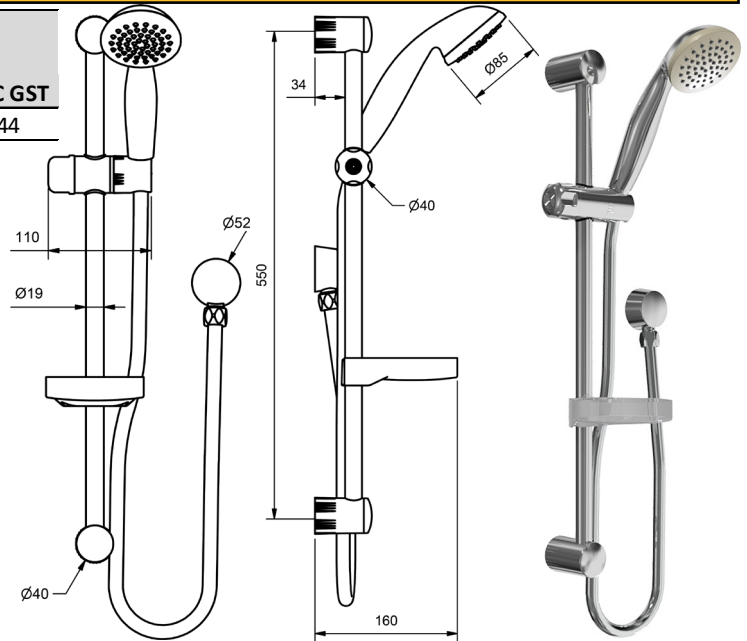

RAIL SHOWERS

MODEL CODE + FINISH CODE = ITEM CODE

CHROME

FIESTA HAND SHOWER ON RAIL

SINGLE FUNCTION

3 STAR WELS - 9 LPM

MODEL	FINISH	RRP INC GST
CHROME HSFS1	CP	\$74.44

DRILL FREE HAND SHOWERS

DRILL FREE HAND SHOWER SET

SINGLE FUNCTION

3 STAR WELS - 9 LPM

MODEL	FINISH	RRP INC GST
CHROME HSDF1	CP	\$95.24

PREMIER 5 FUNCTION HAND SHOWER ON WALL BRACKET

3 STAR WELS - 9 LPM

MODEL	FINISH	RRP INC GST
CHROME HSPRS3	CP	\$62.04

RAIL SHOWERS

MODEL CODE + FINISH CODE = ITEM CODE

RAM
TAPWARE

CHROME

BRUSHED CHROME

BRUSHED NICKEL

SATIN CHROME

BRUSHED BLACK SAPPHIRE

PARK HAND BATON SHOWER ON BRASS WALL BRACKET SWIVEL

3 STAR WELS - 9 LPM	MODEL	FINISH	RRP INC GST
CHROME	HSPKSWB	CP	\$165.42
BRUSHED CHROME	HSPKSWB	BC	\$261.91
BRUSHED NICKEL	HSPKSWB	BN	\$261.91
SATIN CHROME	HSPKSWB	SC	\$238.44
BRUSHED BLACK SAPPHIRE	HSPKSWB	BBS	\$261.91
GUNMETAL	HSPKSWB	GM	\$238.44
MATT BLACK	HSPKSWB	MB	\$238.44
MATT WHITE & CHROME	HSPKSWB	MWC	\$281.97
WHITE & CHROME	HSPKSWB	WHC	\$281.97
GOLD	HSPKSWB	GP	\$424.41
BRUSHED GOLD	HSPKSWB	BG	\$449.00