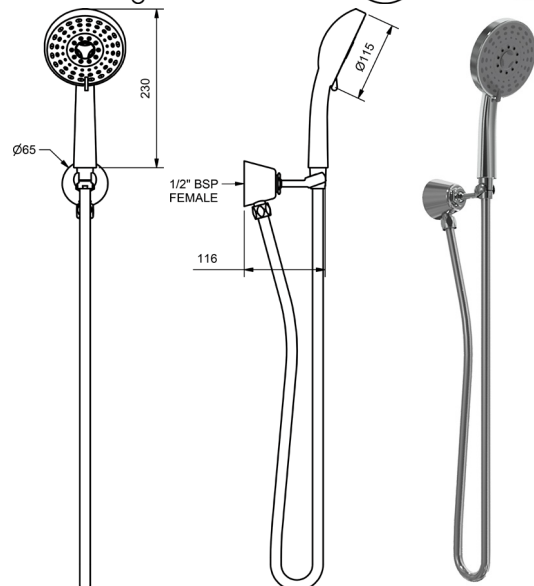

RAIL SHOWERS

MODEL CODE + FINISH CODE = ITEM CODE

CHROME

FIESTA HAND SHOWER ON RAIL

SINGLE FUNCTION

3 STAR WELS - 9 LPM

MODEL	FINISH	RRP INC GST
CHROME HSFS1	CP	\$74.44

DRILL FREE HAND SHOWERS

DRILL FREE HAND SHOWER SET

SINGLE FUNCTION

3 STAR WELS - 9 LPM

MODEL	FINISH	RRP INC GST
CHROME HSDF1	CP	\$95.24

PREMIER 5 FUNCTION HAND SHOWER ON WALL BRACKET

3 STAR WELS - 9 LPM

MODEL	FINISH	RRP INC GST
CHROME HSPRS3	CP	\$62.04

RAIL SHOWERS

MODEL CODE + FINISH CODE = ITEM CODE

RAM
TAPWARE

CHROME

BRUSHED CHROME

BRUSHED NICKEL

SATIN CHROME

BRUSHED BLACK SAPPHIRE

PARK HAND BATON SHOWER ON BRASS WALL BRACKET SWIVEL

3 STAR WELS - 9 LPM	MODEL	FINISH	RRP INC GST
CHROME	HSPKSWB	CP	\$165.42
BRUSHED CHROME	HSPKSWB	BC	\$261.91
BRUSHED NICKEL	HSPKSWB	BN	\$261.91
SATIN CHROME	HSPKSWB	SC	\$238.44
BRUSHED BLACK SAPPHIRE	HSPKSWB	BBS	\$261.91
GUNMETAL	HSPKSWB	GM	\$238.44
MATT BLACK	HSPKSWB	MB	\$238.44
MATT WHITE & CHROME	HSPKSWB	MWC	\$281.97
WHITE & CHROME	HSPKSWB	WHC	\$281.97
GOLD	HSPKSWB	GP	\$424.41
BRUSHED GOLD	HSPKSWB	BG	\$449.00