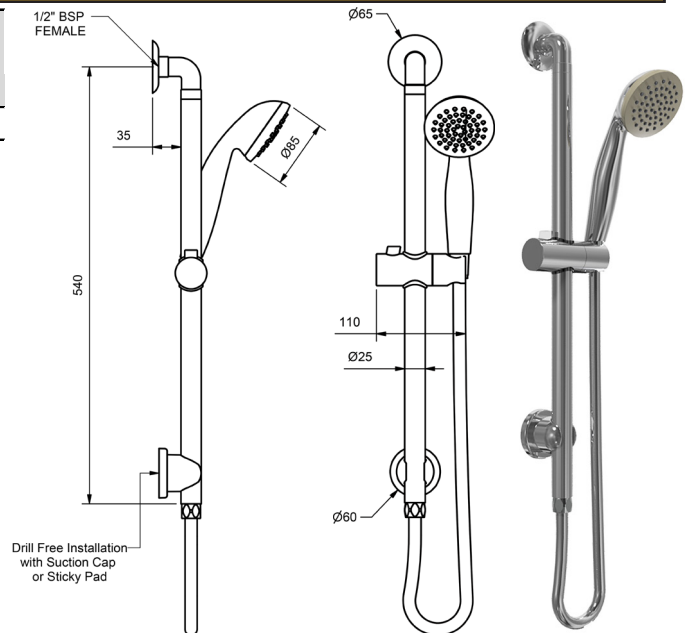

RAIL SHOWERS

MODEL CODE + FINISH CODE = ITEM CODE

CHROME

FIESTA HAND SHOWER ON RAIL

SINGLE FUNCTION

3 STAR WELS - 9 LPM

MODEL	FINISH	RRP INC GST
CHROME HSFS1	CP	\$74.44

DRILL FREE HAND SHOWERS

DRILL FREE HAND SHOWER SET

SINGLE FUNCTION

3 STAR WELS - 9 LPM

MODEL	FINISH	RRP INC GST
CHROME HSDF1	CP	\$95.24

PREMIER 5 FUNCTION HAND SHOWER ON WALL BRACKET

3 STAR WELS - 9 LPM

MODEL	FINISH	RRP INC GST
CHROME HSPRS3	CP	\$62.04

RAIL SHOWERS

MODEL CODE + FINISH CODE = ITEM CODE

RAM
TAPWARE

CHROME

BRUSHED CHROME

BRUSHED NICKEL

SATIN CHROME

BRUSHED BLACK SAPPHIRE

PARK HAND BATON SHOWER ON BRASS WALL BRACKET SWIVEL

3 STAR WELS - 9 LPM	MODEL	FINISH	RRP INC GST
CHROME	HSPKSWB	CP	\$165.42
BRUSHED CHROME	HSPKSWB	BC	\$261.91
BRUSHED NICKEL	HSPKSWB	BN	\$261.91
SATIN CHROME	HSPKSWB	SC	\$238.44
BRUSHED BLACK SAPPHIRE	HSPKSWB	BBS	\$261.91
GUNMETAL	HSPKSWB	GM	\$238.44
MATT BLACK	HSPKSWB	MB	\$238.44
MATT WHITE & CHROME	HSPKSWB	MWC	\$281.97
WHITE & CHROME	HSPKSWB	WHC	\$281.97
GOLD	HSPKSWB	GP	\$424.41
BRUSHED GOLD	HSPKSWB	BG	\$449.00