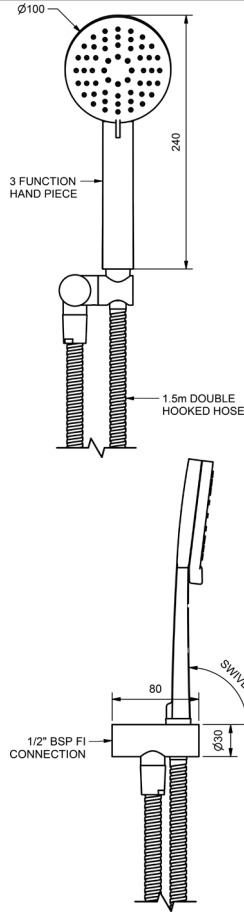

RAIL SHOWERS

MODEL CODE + FINISH CODE = ITEM CODE

CHROME

FIESTA HAND SHOWER ON RAIL

SINGLE FUNCTION

3 STAR WELS - 9 LPM

MODEL	FINISH	RRP INC GST
CHROME HSFS1	CP	\$74.44

DRILL FREE HAND SHOWERS

RAIL SHOWERS

MODEL CODE + FINISH CODE = ITEM CODE

RAM
TAPWARE

CHROME

BRUSHED CHROME

BRUSHED NICKEL

SATIN CHROME

BRUSHED BLACK SAPPHIRE

GUNMETAL

MATT BLACK

MATT WHITE

GLOSS WHITE

GOLD

BRUSHED GOLD

HAND SHOWERS ON BRASS SWIVEL WALL BRACKET

EVOLVE 3 FUNCTION HAND SHOWER ON BRASS WALL BRACKET SWIVEL

PARK HAND BATON SHOWER ON BRASS WALL BRACKET SWIVEL

3 STAR WELS - 9 LPM	MODEL	FINISH	RRP INC GST
CHROME	HSPKSWB	CP	\$165.42
BRUSHED CHROME	HSPKSWB	BC	\$261.91
BRUSHED NICKEL	HSPKSWB	BN	\$261.91
SATIN CHROME	HSPKSWB	SC	\$238.44
BRUSHED BLACK SAPPHIRE	HSPKSWB	BBS	\$261.91
GUNMETAL	HSPKSWB	GM	\$238.44
MATT BLACK	HSPKSWB	MB	\$238.44
MATT WHITE & CHROME	HSPKSWB	MWC	\$281.97
WHITE & CHROME	HSPKSWB	WHC	\$281.97
GOLD	HSPKSWB	GP	\$424.41
BRUSHED GOLD	HSPKSWB	BG	\$449.00