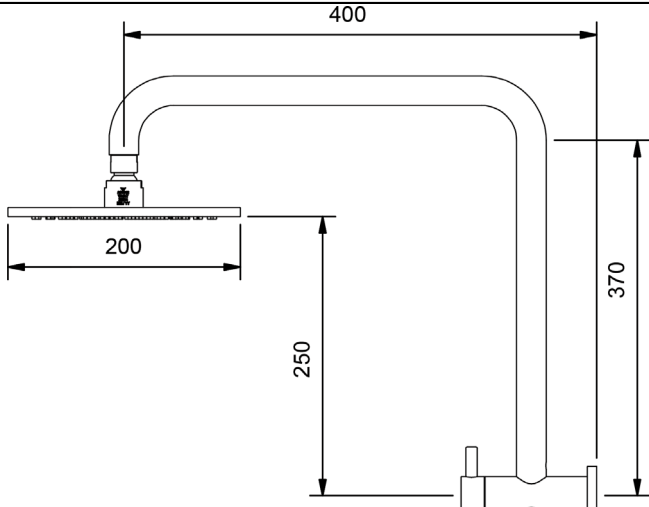

COMBINATION SHOWERS

MODEL CODE + FINISH CODE = ITEM CODE

CHROME

BRUSHED CHROME

BRUSHED NICKEL

SATIN CHROME

BRUSHED BLACK SAPPHERE

GUNMETAL

MATT BLACK

MATT WHITE

GLOSS WHITE

GOLD

BRUSHED GOLD

EVOLVE COMBINATION SHOWER WITH 3 FUNCTION HAND PIECE

TOP INLET - ADJUSTABLE CENTRES

3 STAR WELS - 9 LPM

MODEL	FINISH	RRP INC GST
CHROME EVCSH	CP	$592.13
BRUSHED CHROME EVCSH	BC	$986.87
BRUSHED NICKEL EVCSH	BN	$986.87
SATIN CHROME EVCSH	SC	$921.08
BRUSHED BLACK SAPPHERE EVCSH	BBS	$986.87
GUNMETAL EVCSH	GM	$921.08
MATT BLACK EVCSH	MB	$921.08
MATT WHITE & CHROME EVCSH	MWC	$967.39
WHITE & CHROME EVCSH	WHC	$967.39
GOLD EVCSH	GP	$1,276.18
BRUSHED GOLD EVCSH	BG	$1,351.66

ALL PRICES ARE RRP INCLUDING GST