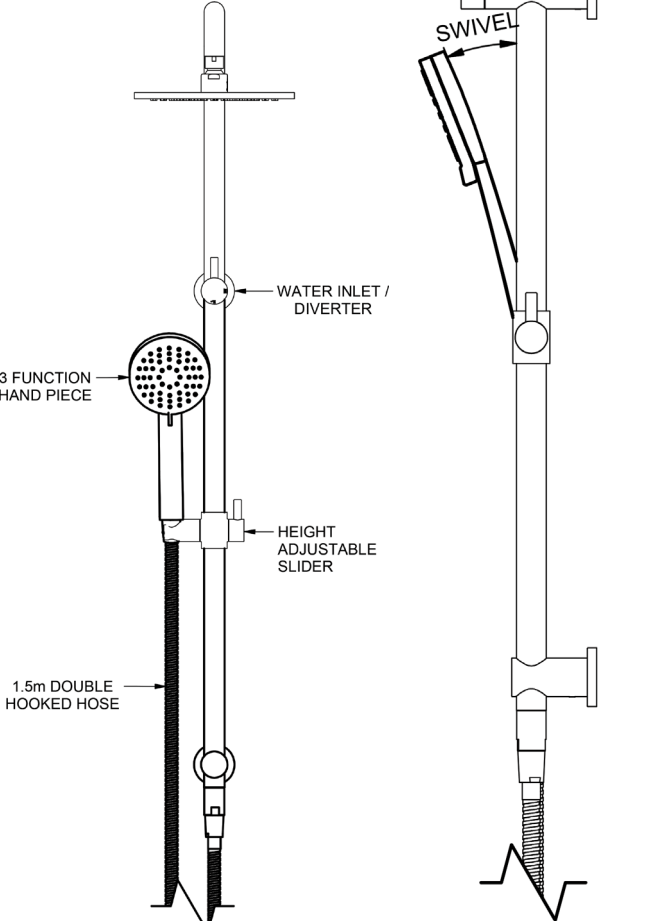

COMBINATION SHOWERS

MODEL CODE + FINISH CODE = ITEM CODE

CHROME

BRUSHED CHROME

BRUSHED NICKEL

SATIN CHROME

BRUSHED BLACK SAPPHERE

GUNMETAL

MATT BLACK

MATT WHITE

GLOSS WHITE

GOLD

BRUSHED GOLD

EVOLVE COMBINATION SHOWER WITH 3 FUNCTION HAND PIECE

TOP INLET - ADJUSTABLE CENTRES

3 STAR WELS - 9 LPM

MODEL	FINISH	RRP INC GST
CHROME EVCSH	CP	$592.13
BRUSHED CHROME EVCSH	BC	$986.87
BRUSHED NICKEL EVCSH	BN	$986.87
SATIN CHROME EVCSH	SC	$921.08
BRUSHED BLACK SAPPHERE EVCSH	BBS	$986.87
GUNMETAL EVCSH	GM	$921.08
MATT BLACK EVCSH	MB	$921.08
MATT WHITE & CHROME EVCSH	MWC	$967.39
WHITE & CHROME EVCSH	WHC	$967.39
GOLD EVCSH	GP	$1,276.18
BRUSHED GOLD EVCSH	BG	$1,351.66

ALL PRICES ARE RRP INCLUDING GST