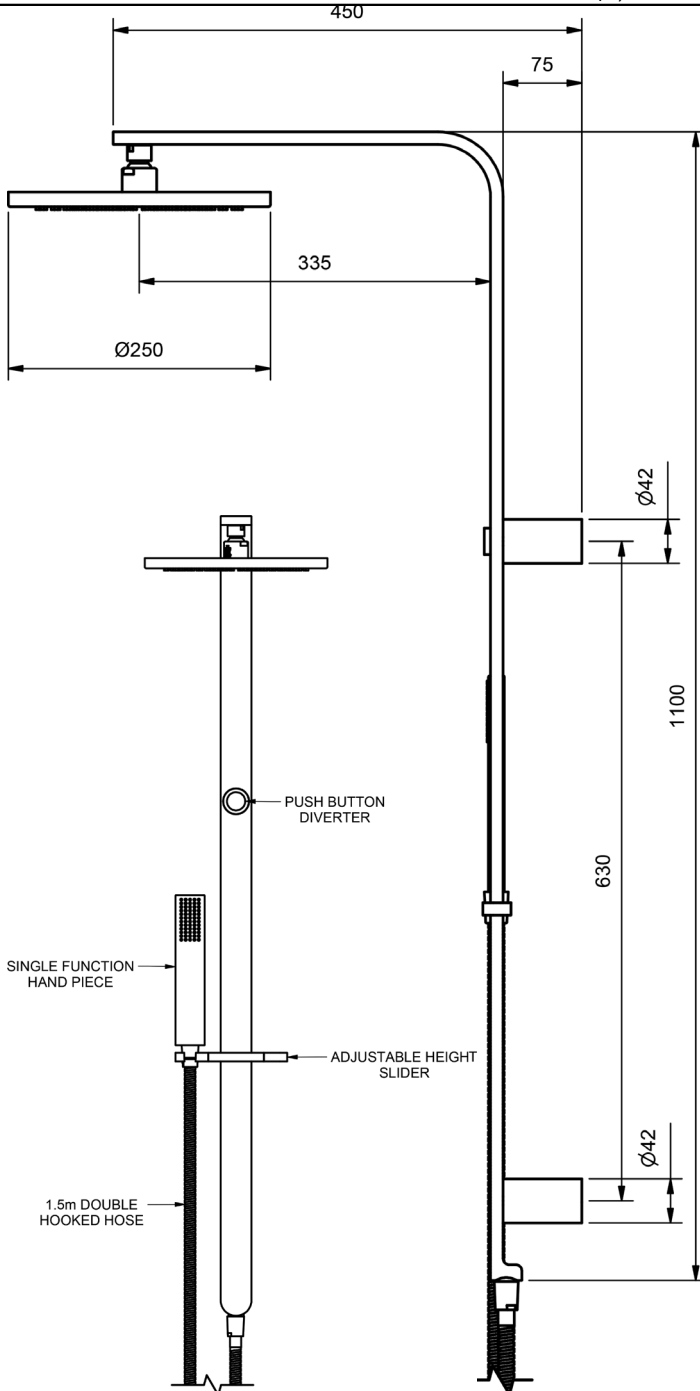

GLOSS WHITE

GOLD

BRUSHED GOLD

COMBINATION SHOWERS

**ZENITH COMBINATION SHOWER WITH SINGLE FUNCTION HAND PIECE
TOP OR BOTTOM INLET - PRESS BUTTON DIVERTER**

3 STAR WELS - 9 LPM	MODEL	FINISH	RRP INC GST
	CHROME ZNC SH	CP	\$1,090.27
	BRUSHED CHROME ZNC SH	BC	\$1,503.81
	BRUSHED NICKEL ZNC SH	BN	\$1,503.81
	SATIN CHROME ZNC SH	SC	\$1,434.89
	BRUSHED BLACK SAPPHIRE ZNC SH	BBS	\$1,503.81
	GUNMETAL ZNC SH	GM	\$1,434.89
	MATT BLACK ZNC SH	MB	\$1,434.89
	MATT WHITE & CHROME ZNC SH	MWC	\$1,483.42
	WHITE & CHROME ZNC SH	WHC	\$1,483.42
	GOLD ZNC SH	GP	\$1,713.03
	BRUSHED GOLD ZNC SH	BG	\$1,785.23

MATT BLACK

MATT WHITE

GLOSS WHITE

GOLD

BRUSHED GOLD

EVOLVE COMBINATION SHOWER WITH 3 FUNCTION HAND PIECE

TOP INLET - ADJUSTABLE CENTRES

3 STAR WELS - 9 LPM