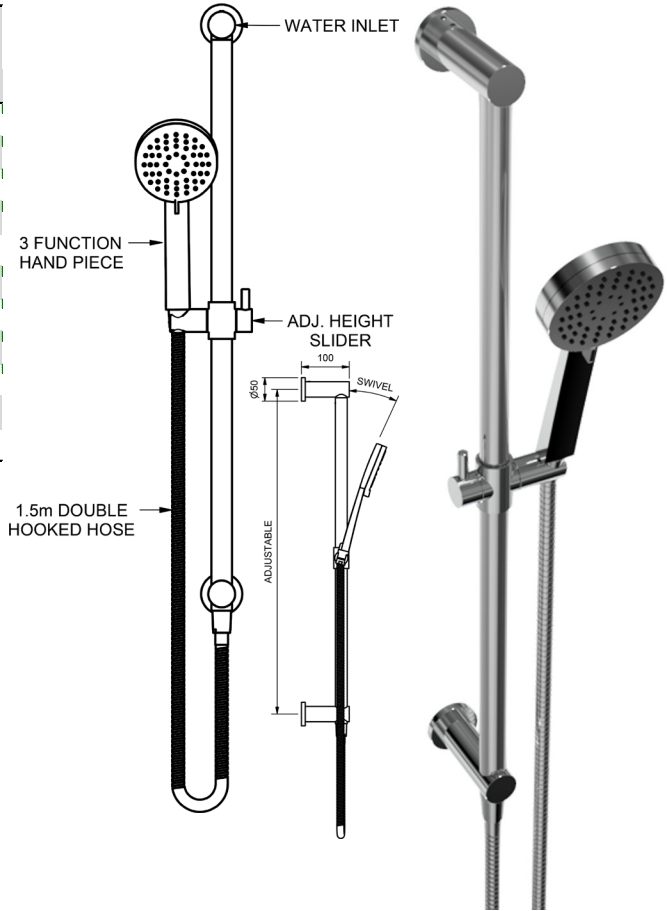

RAIL SHOWERS

MODEL CODE + FINISH CODE = ITEM CODE

RAM
TAPWARE

CHROME

BRUSHED CHROME

BRUSHED NICKEL

SATIN CHROME

BRUSHED BLACK SAPPHIRE

GUNMETAL

MATT BLACK

MATT WHITE

GLOSS WHITE

GOLD

BRUSHED GOLD

WATER RAIL HAND SHOWERS

EVOLVE 3 FUNCTION WATER RAIL HAND SHOWER

BRASS RAIL - ADJUSTABLE CENTRES - INTEGRATED WATER SUPPLY

3 STAR WELS - 9 LPM

MODEL	FINISH	RRP INC GST
CHROME HSEVWR	CP	\$311.86
BRUSHED CHROME HSEVWR	BC	\$450.02
BRUSHED NICKEL HSEVWR	BN	\$450.02
SATIN CHROME HSEVWR	SC	\$417.12
BRUSHED BLACK SAPPHIRE HSEVWR	BBS	\$450.02
GUNMETAL HSEVWR	GM	\$417.12
MATT BLACK HSEVWR	MB	\$417.12
MATT WHITE & CHROME HSEVWR	MWC	\$478.61
WHITE & CHROME HSEVWR	WHC	\$478.61
GOLD HSEVWR	GP	\$755.71
BRUSHED GOLD HSEVWR	BG	\$793.46

PARK BATON WATER RAIL HAND SHOWER

BRASS RAIL - ADJUSTABLE CENTRES - INTEGRATED WATER SUPPLY

3 STAR WELS - 9 LPM

MODEL	FINISH	RRP INC GST
CHROME HSPKWR	CP	\$311.86
BRUSHED CHROME HSPKWR	BC	\$450.02
BRUSHED NICKEL HSPKWR	BN	\$450.02
SATIN CHROME HSPKWR	SC	\$417.12
BRUSHED BLACK SAPPHIRE HSPKWR	BBS	\$450.02
GUNMETAL HSPKWR	GM	\$417.12
MATT BLACK HSPKWR	MB	\$417.12
MATT WHITE & CHROME HSPKWR	MWC	\$478.61
WHITE & CHROME HSPKWR	WHC	\$478.61
GOLD HSPKWR	GP	\$755.71
BRUSHED GOLD HSPKWR	BG	\$793.46