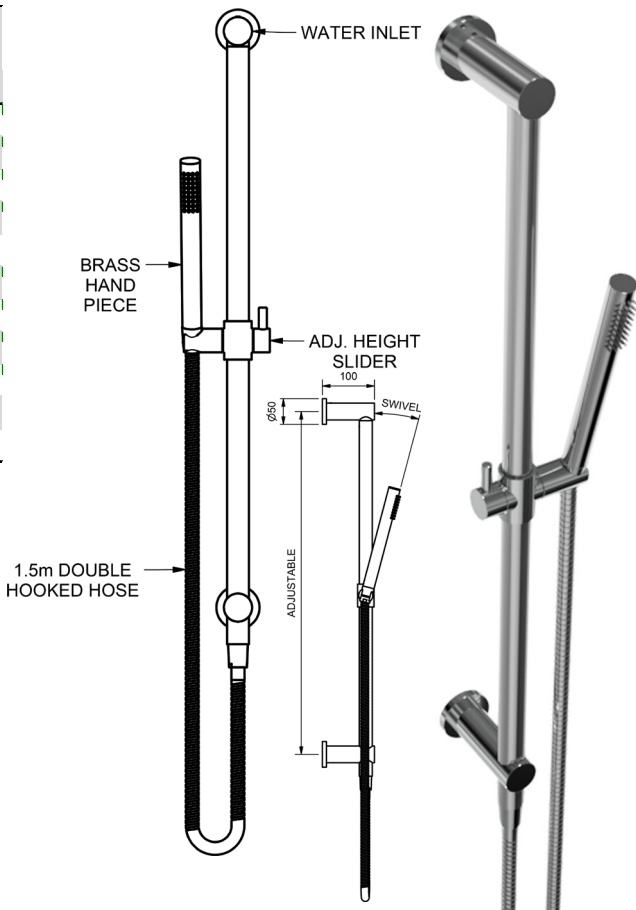

RAIL SHOWERS

MODEL CODE + FINISH CODE = ITEM CODE

RAM
TAPWARE

CHROME

BRUSHED CHROME

BRUSHED NICKEL

SATIN CHROME

BRUSHED BLACK SAPPHIRE

BRASS RAIL - ADJUSTABLE CENTRES - INTEGRATED WATER SUPPLY

3 STAR WELS - 9 LPM

MODEL	FINISH	RRP INC GST
CHROME HSEVWR	CP	\$311.86
BRUSHED CHROME HSEVWR	BC	\$450.02
BRUSHED NICKEL HSEVWR	BN	\$450.02
SATIN CHROME HSEVWR	SC	\$417.12
BRUSHED BLACK SAPPHIRE HSEVWR	BBS	\$450.02
GUNMETAL HSEVWR	GM	\$417.12
MATT BLACK HSEVWR	MB	\$417.12
MATT WHITE & CHROME HSEVWR	MWC	\$478.61
WHITE & CHROME HSEVWR	WHC	\$478.61
GOLD HSEVWR	GP	\$755.71
BRUSHED GOLD HSEVWR	BG	\$793.46

PARK BATON WATER RAIL HAND SHOWER

BRASS RAIL - ADJUSTABLE CENTRES - INTEGRATED WATER SUPPLY

3 STAR WELS - 9 LPM

MODEL	FINISH	RRP INC GST
CHROME HSPKWR	CP	\$311.86
BRUSHED CHROME HSPKWR	BC	\$450.02
BRUSHED NICKEL HSPKWR	BN	\$450.02
SATIN CHROME HSPKWR	SC	\$417.12
BRUSHED BLACK SAPPHIRE HSPKWR	BBS	\$450.02
GUNMETAL HSPKWR	GM	\$417.12
MATT BLACK HSPKWR	MB	\$417.12
MATT WHITE & CHROME HSPKWR	MWC	\$478.61
WHITE & CHROME HSPKWR	WHC	\$478.61
GOLD HSPKWR	GP	\$755.71
BRUSHED GOLD HSPKWR	BG	\$793.46

HAND SHOWERS ON ALL BRASS SLIDE RAIL

EVOLVE 3 FUNCTION HAND SHOWER ON RAIL
BRASS RAIL - ADJUSTABLE CENTRES

3 STAR WELS - 9 LPM	MODEL	FINISH	RRP INC GST
CHROME HSEVB	CP	CP	\$311.86
BRUSHED CHROME HSEVB	BC	BC	\$450.02
BRUSHED NICKEL HSEVB	BN	BN	\$450.02
SATIN CHROME HSEVB	SC	SC	\$417.12
BRUSHED BLACK SAPPHIRE HSEVB	BBS	BBS	\$450.02
GUNMETAL HSEVB	GM	GM	\$417.12
MATT BLACK HSEVB	MB	MB	\$417.12
MATT WHITE & CHROME HSEVB	MWC	MWC	\$478.61
WHITE & CHROME HSEVB	WHC	WHC	\$478.61
GOLD HSEVB	GP	GP	\$755.71
BRUSHED GOLD HSEVB	BG	BG	\$793.46