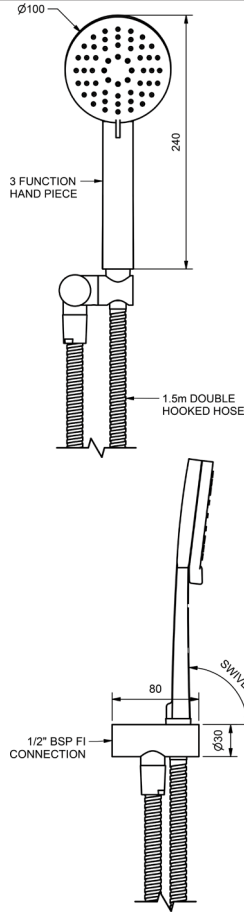

RAIL SHOWERS

MODEL CODE + FINISH CODE = ITEM CODE

RAM
TAPWARE

CHROME

BRUSHED CHROME

BRUSHED NICKEL

SATIN CHROME

BRUSHED BLACK SAPPHIRE

GUNMETAL

MATT BLACK

MATT WHITE

GLOSS WHITE

GOLD

BRUSHED GOLD

HAND SHOWERS ON BRASS SWIVEL WALL BRACKET

EVOLVE 3 FUNCTION HAND SHOWER ON BRASS WALL BRACKET SWIVEL

3 STAR WELS - 9 LPM	MODEL	FINISH	RRP INC GST
CHROME	HSEVSWB	CP	$165.42
BRUSHED CHROME	HSEVSWB	BC	$261.91
BRUSHED NICKEL	HSEVSWB	BN	$261.91
SATIN CHROME	HSEVSWB	SC	$238.44
BRUSHED BLACK SAPPHIRE	HSEVSWB	BBS	$261.91
GUNMETAL	HSEVSWB	GM	$238.44
MATT BLACK	HSEVSWB	MB	$238.44
MATT WHITE & CHROME	HSEVSWB	MWC	$281.97
WHITE & CHROME	HSEVSWB	WHC	$281.97
GOLD	HSEVSWB	GP	$424.41
BRUSHED GOLD	HSEVSWB	BG	$449.00