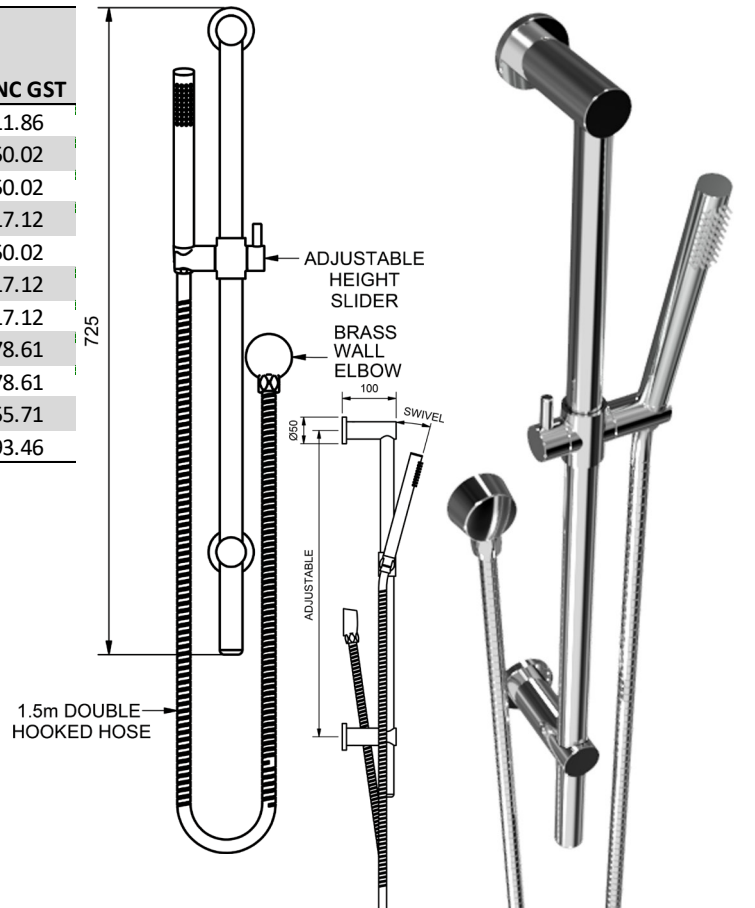

PARK BATON WATER RAIL HAND SHOWER

BRASS RAIL - ADJUSTABLE CENTRES - INTEGRATED WATER SUPPLY

3 STAR WELS - 9 LPM

MODEL	FINISH	RRP INC GST
CHROME HSPKWR	CP	\$311.86
BRUSHED CHROME HSPKWR	BC	\$450.02
BRUSHED NICKEL HSPKWR	BN	\$450.02
SATIN CHROME HSPKWR	SC	\$417.12
BRUSHED BLACK SAPPHIRE HSPKWR	BBS	\$450.02
GUNMETAL HSPKWR	GM	\$417.12
MATT BLACK HSPKWR	MB	\$417.12
MATT WHITE & CHROME HSPKWR	MWC	\$478.61
WHITE & CHROME HSPKWR	WHC	\$478.61
GOLD HSPKWR	GP	\$755.71
BRUSHED GOLD HSPKWR	BG	\$793.46

HAND SHOWERS ON ALL BRASS SLIDE RAIL

EVOLVE 3 FUNCTION HAND SHOWER ON RAIL
BRASS RAIL - ADJUSTABLE CENTRES

3 STAR WELS - 9 LPM	MODEL	FINISH	RRP INC GST
CHROME HSEVB	CP	CP	\$311.86
BRUSHED CHROME HSEVB	BC	BC	\$450.02
BRUSHED NICKEL HSEVB	BN	BN	\$450.02
SATIN CHROME HSEVB	SC	SC	\$417.12
BRUSHED BLACK SAPPHIRE HSEVB	BBS	BBS	\$450.02
GUNMETAL HSEVB	GM	GM	\$417.12
MATT BLACK HSEVB	MB	MB	\$417.12
MATT WHITE & CHROME HSEVB	MWC	MWC	\$478.61
WHITE & CHROME HSEVB	WHC	WHC	\$478.61
GOLD HSEVB	GP	GP	\$755.71
BRUSHED GOLD HSEVB	BG	BG	\$793.46

PARK BATON HAND SHOWER ON RAIL
BRASS RAIL - ADJUSTABLE CENTRES

3 STAR WELS - 9 LPM	MODEL	FINISH	RRP INC GST
CHROME HSPKB	CP	CP	\$311.86
BRUSHED CHROME HSPKB	BC	BC	\$450.02
BRUSHED NICKEL HSPKB	BN	BN	\$450.02
SATIN CHROME HSPKB	SC	SC	\$417.12
BRUSHED BLACK SAPPHIRE HSPKB	BBS	BBS	\$450.02
GUNMETAL HSPKB	GM	GM	\$417.12
MATT BLACK HSPKB	MB	MB	\$417.12
MATT WHITE & CHROME HSPKB	MWC	MWC	\$478.61
WHITE & CHROME HSPKB	WHC	WHC	\$478.61
GOLD HSPKB	GP	GP	\$755.71
BRUSHED GOLD HSPKB	BG	BG	\$793.46

RAIL SHOWERS

MODEL CODE + FINISH CODE = ITEM CODE

RAM
TAPWARE

CHROME

BRUSHED CHROME

BRUSHED NICKEL

SATIN CHROME

BRUSHED BLACK SAPPHIRE