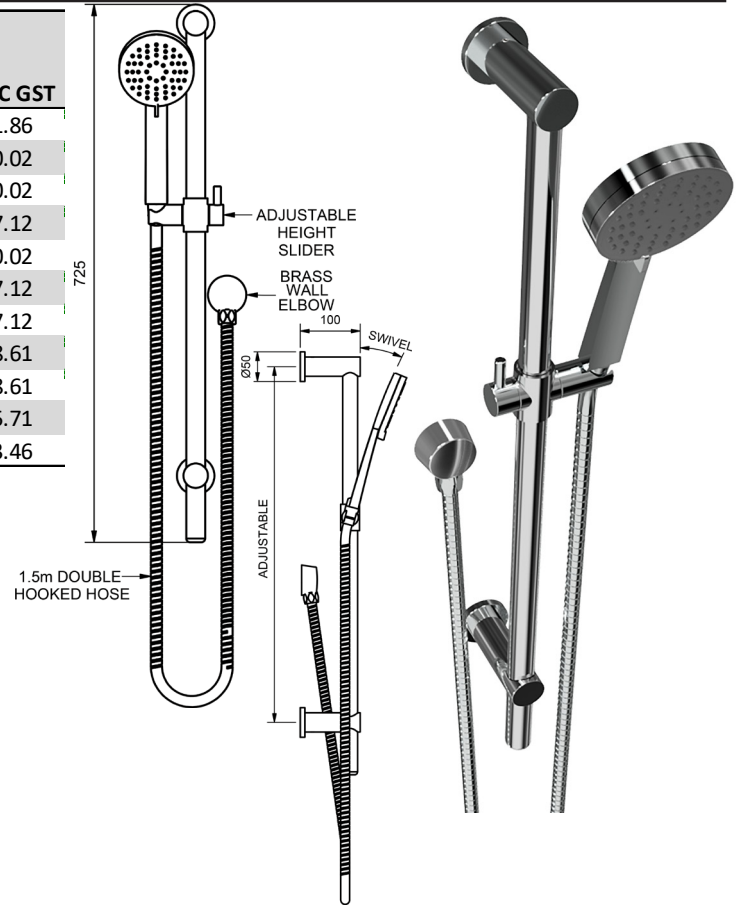

BRASS RAIL - ADJUSTABLE CENTRES - INTEGRATED WATER SUPPLY

3 STAR WELS - 9 LPM

MODEL	FINISH	RRP INC GST
CHROME HSEVWR	CP	\$311.86
BRUSHED CHROME HSEVWR	BC	\$450.02
BRUSHED NICKEL HSEVWR	BN	\$450.02
SATIN CHROME HSEVWR	SC	\$417.12
BRUSHED BLACK SAPPHIRE HSEVWR	BBS	\$450.02
GUNMETAL HSEVWR	GM	\$417.12
MATT BLACK HSEVWR	MB	\$417.12
MATT WHITE & CHROME HSEVWR	MWC	\$478.61
WHITE & CHROME HSEVWR	WHC	\$478.61
GOLD HSEVWR	GP	\$755.71
BRUSHED GOLD HSEVWR	BG	\$793.46

PARK BATON WATER RAIL HAND SHOWER

BRASS RAIL - ADJUSTABLE CENTRES - INTEGRATED WATER SUPPLY

3 STAR WELS - 9 LPM

MODEL	FINISH	RRP INC GST
CHROME HSPKWR	CP	\$311.86
BRUSHED CHROME HSPKWR	BC	\$450.02
BRUSHED NICKEL HSPKWR	BN	\$450.02
SATIN CHROME HSPKWR	SC	\$417.12
BRUSHED BLACK SAPPHIRE HSPKWR	BBS	\$450.02
GUNMETAL HSPKWR	GM	\$417.12
MATT BLACK HSPKWR	MB	\$417.12
MATT WHITE & CHROME HSPKWR	MWC	\$478.61
WHITE & CHROME HSPKWR	WHC	\$478.61
GOLD HSPKWR	GP	\$755.71
BRUSHED GOLD HSPKWR	BG	\$793.46

HAND SHOWERS ON ALL BRASS SLIDE RAIL

EVOLVE 3 FUNCTION HAND SHOWER ON RAIL
BRASS RAIL - ADJUSTABLE CENTRES

3 STAR WELS - 9 LPM	MODEL	FINISH	RRP INC GST
CHROME HSEVB	CP	CP	\$311.86
BRUSHED CHROME HSEVB	BC	BC	\$450.02
BRUSHED NICKEL HSEVB	BN	BN	\$450.02
SATIN CHROME HSEVB	SC	SC	\$417.12
BRUSHED BLACK SAPPHIRE HSEVB	BBS	BBS	\$450.02
GUNMETAL HSEVB	GM	GM	\$417.12
MATT BLACK HSEVB	MB	MB	\$417.12
MATT WHITE & CHROME HSEVB	MWC	MWC	\$478.61
WHITE & CHROME HSEVB	WHC	WHC	\$478.61
GOLD HSEVB	GP	GP	\$755.71
BRUSHED GOLD HSEVB	BG	BG	\$793.46

PARK BATON HAND SHOWER ON RAIL
BRASS RAIL - ADJUSTABLE CENTRES

3 STAR WELS - 9 LPM	MODEL	FINISH	RRP INC GST
CHROME HSPKB	CP	CP	\$311.86
BRUSHED CHROME HSPKB	BC	BC	\$450.02
BRUSHED NICKEL HSPKB	BN	BN	\$450.02
SATIN CHROME HSPKB	SC	SC	\$417.12
BRUSHED BLACK SAPPHIRE HSPKB	BBS	BBS	\$450.02
GUNMETAL HSPKB	GM	GM	\$417.12
MATT BLACK HSPKB	MB	MB	\$417.12
MATT WHITE & CHROME HSPKB	MWC	MWC	\$478.61
WHITE & CHROME HSPKB	WHC	WHC	\$478.61
GOLD HSPKB	GP	GP	\$755.71
BRUSHED GOLD HSPKB	BG	BG	\$793.46