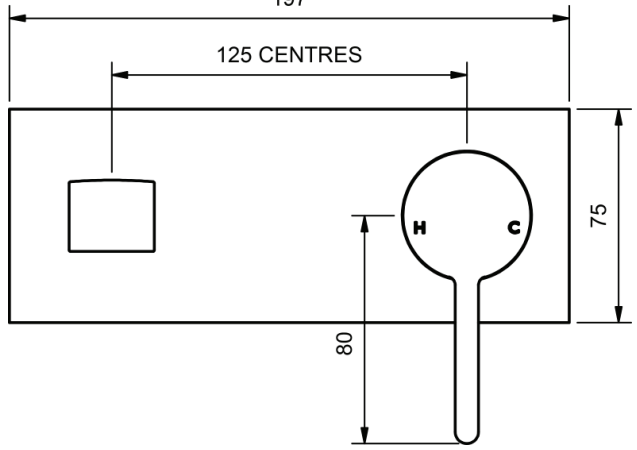

HORIZONTAL BASIN/SINK MIXER SET 200mm OUTLET 4 STAR WELS - 7.5 LPM				
	MODEL	FINISH	RRP	INC GST
CHROME	ZNWMH2004	CP	$359.60	
BRUSHED CHROME	ZNWMH2004	BC	$507.96	
BRUSHED NICKEL	ZNWMH2004	BN	$507.96	
SATIN CHROME	ZNWMH2004	SC	$465.17	
BRUSHED BLACK SAPPHIRE	ZNWMH2004	BBS	$507.96	
GUNMETAL	ZNWMH2004	GM	$465.17	
MATT BLACK	ZNWMH2004	MB	$465.17	
MATT WHITE & CHROME	ZNWMH2004	MWC	$510.64	
WHITE & CHROME	ZNWMH2004	WHC	$510.64	
GOLD	ZNWMH2004	GP	$734.17	
BRUSHED GOLD	ZNWMH2004	BG	$782.34