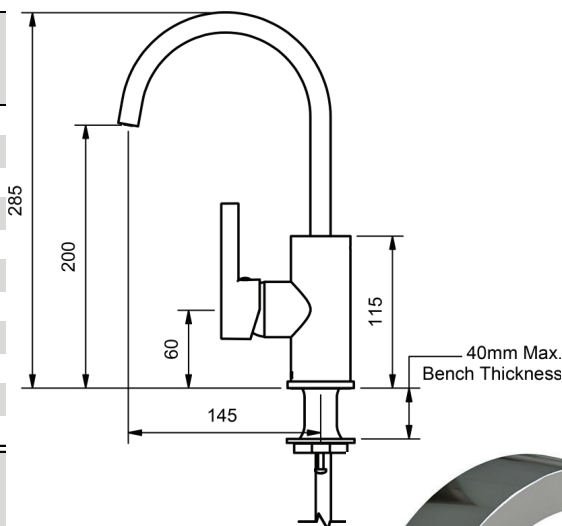

TALL BASIN MIXER

FIXED SPOUT

4 STAR WELS - 7.5 LPM	MODEL	FINISH	RRP INC GST
CHROME	ZNBSMT160	CP	$359.60
BRUSHED CHROME	ZNBSMT160	BC	$538.30
BRUSHED NICKEL	ZNBSMT160	BN	$538.30
SATIN CHROME	ZNBSMT160	SC	$484.92
BRUSHED BLACK SAPPHIRE	ZNBSMT160	BBS	$538.30
GUNMETAL	ZNBSMT160	GM	$484.92
MATT BLACK	ZNBSMT160	MB	$484.92
MATT WHITE & CHROME	ZNBSMT160	MWC	$515.39
WHITE & CHROME	ZNBSMT160	WHC	$515.39
GOLD	ZNBSMT160	GP	$718.10
BRUSHED GOLD	ZNBSMT160	BG	$778.22

TALL BASIN MIXER

FIXED SPOUT

6 STAR WELS - 4.5 LPM	MODEL	FINISH	RRP INC GST
CHROME	ZNBSMT1606	CP	$359.60
BRUSHED CHROME	ZNBSMT1606	BC	$538.30
BRUSHED NICKEL	ZNBSMT1606	BN	$538.30
SATIN CHROME	ZNBSMT1606	SC	$484.92
BRUSHED BLACK SAPPHIRE	ZNBSMT1606	BBS	$538.30
GUNMETAL	ZNBSMT1606	GM	$484.92
MATT BLACK	ZNBSMT1606	MB	$484.92
MATT WHITE & CHROME	ZNBSMT1606	MWC	$515.39
WHITE & CHROME	ZNBSMT1606	WHC	$515.39
GOLD	ZNBSMT1606	GP	$718.10
BRUSHED GOLD	ZNBSMT1606	BG	$778.22

VERTICAL BASIN MIXER

SQUARE PROFILE SWIVEL GOOSENECK SPOUT

4 STAR WELS - 7.5 LPM	MODEL	FINISH	RRP INC GST
CHROME	ZNVBSM	CP	$327.42
BRUSHED CHROME	ZNVBSM	BC	$461.51
BRUSHED NICKEL	ZNVBSM	BN	$461.51
SATIN CHROME	ZNVBSM	SC	$418.73
BRUSHED BLACK SAPPHIRE	ZNVBSM	BBS	$461.51
GUNMETAL	ZNVBSM	GM	$418.73
MATT BLACK	ZNVBSM	MB	$418.73
MATT WHITE & CHROME	ZNVBSM	MWC	$440.79
WHITE & CHROME	ZNVBSM	WHC	$440.79
GOLD	ZNVBSM	GP	$589.50
BRUSHED GOLD	ZNVBSM	BG	$637.67

VERTICAL BASIN MIXER

SQUARE PROFILE SWIVEL GOOSENECK SPOUT