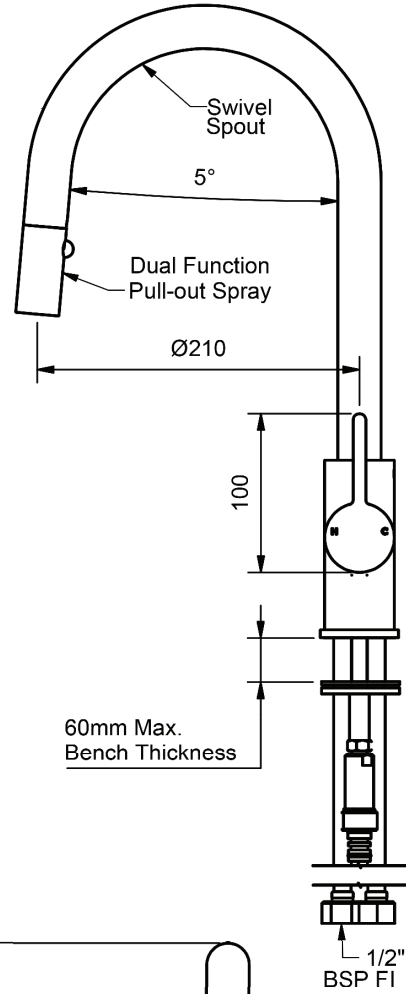

ZENITH PULL OUT SINK MIXERS

**VERTICAL PULL OUT SINK MIXER
GOOSENECK SWIVEL SPOUT**

5 STAR WELS - 6.0 LPM	MODEL	FINISH	RRP INC GST
CHROME	ZNLVSSMPO	CP	$495.00
BRUSHED CHROME	ZNLVSSMPO	BC	$605.00
BRUSHED NICKEL	ZNLVSSMPO	BN	$605.00
SATIN CHROME	ZNLVSSMPO	SC	$569.90
BRUSHED BLACK SAPPHIRE	ZNLVSSMPO	BBS	$605.00
GUNMETAL	ZNLVSSMPO	GM	$569.90
MATT BLACK	ZNLVSSMPO	MB	$569.90
MATT WHITE & CHROME	ZNLVSSMPO	MWC	$588.00
WHITE & CHROME	ZNLVSSMPO	WHC	$588.00
GOLD	ZNLVSSMPO	GP	$754.29
BRUSHED GOLD	ZNLVSSMPO	BG	$794.65