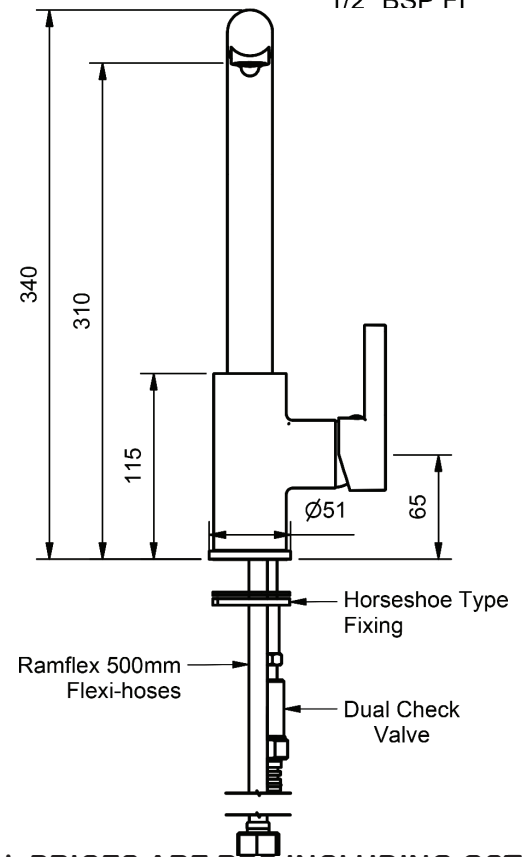

VERTICAL PULL OUT SINK MIXER				
RIGHT ANGLE SWIVEL SPOUT				
5 STAR WELS - 6.0 LPM				
	MODEL	FINISH	RRP	INC GST
CHROME	ZNLVSSMPOQ	CP	$495.00	
BRUSHED CHROME	ZNLVSSMPOQ	BC	$605.00	
BRUSHED NICKEL	ZNLVSSMPOQ	BN	$605.00	
SATIN CHROME	ZNLVSSMPOQ	SC	$569.90	
BRUSHED BLACK SAPPHIRE	ZNLVSSMPOQ	BBS	$605.00	
GUNMETAL	ZNLVSSMPOQ	GM	$569.90	
MATT BLACK	ZNLVSSMPOQ	MB	$569.90	
MATT WHITE & CHROME	ZNLVSSMPOQ	MWC	$588.00	
WHITE & CHROME	ZNLVSSMPOQ	WHC	$588.00	
GOLD	ZNLVSSMPOQ	GP	$754.29	
BRUSHED GOLD	ZNLVSSMPOQ	BG	$794.65