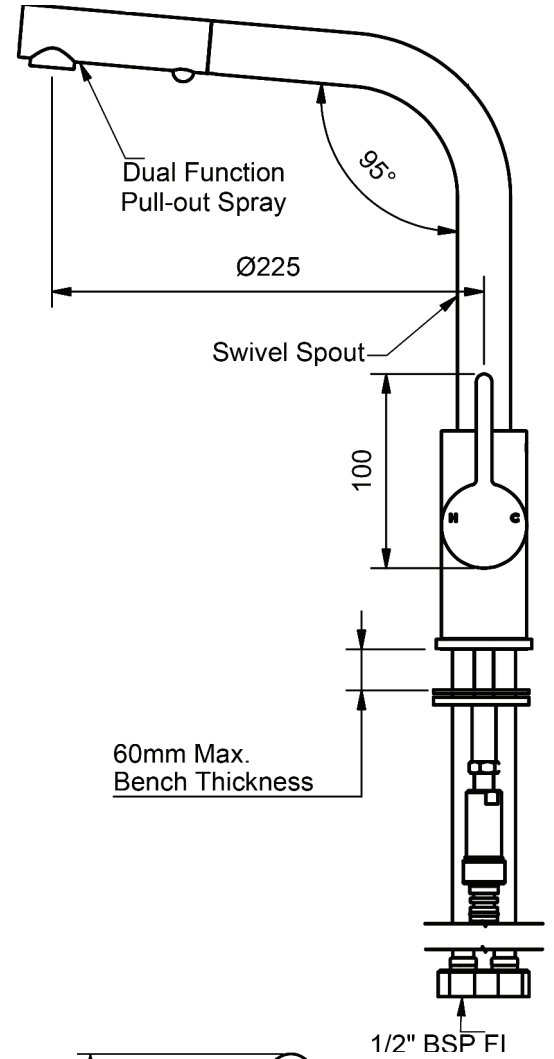

VERTICAL PULL OUT SINK MIXER				
RIGHT ANGLE SWIVEL SPOUT				
5 STAR WELS - 6.0 LPM				
	MODEL	FINISH	RRP	INC GST
CHROME	ZNLVSSMPOQ	CP	$495.00	
BRUSHED CHROME	ZNLVSSMPOQ	BC	$605.00	
BRUSHED NICKEL	ZNLVSSMPOQ	BN	$605.00	
SATIN CHROME	ZNLVSSMPOQ	SC	$569.90	
BRUSHED BLACK SAPPHIRE	ZNLVSSMPOQ	BBS	$605.00	
GUNMETAL	ZNLVSSMPOQ	GM	$569.90	
MATT BLACK	ZNLVSSMPOQ	MB	$569.90	
MATT WHITE & CHROME	ZNLVSSMPOQ	MWC	$588.00	
WHITE & CHROME	ZNLVSSMPOQ	WHC	$588.00	
GOLD	ZNLVSSMPOQ	GP	$754.29	
BRUSHED GOLD	ZNLVSSMPOQ	BG	$794.65