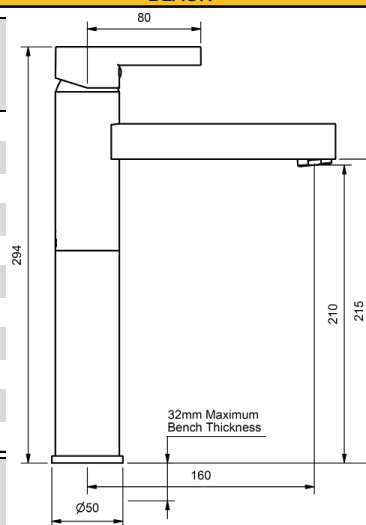

TALL BASIN MIXER

FIXED SPOUT

4 STAR WELS - 7.5 LPM	MODEL	FINISH	RRP INC GST
CHROME	ZNBSMT160	CP	$359.60
BRUSHED CHROME	ZNBSMT160	BC	$538.30
BRUSHED NICKEL	ZNBSMT160	BN	$538.30
SATIN CHROME	ZNBSMT160	SC	$484.92
BRUSHED BLACK SAPPHIRE	ZNBSMT160	BBS	$538.30
GUNMETAL	ZNBSMT160	GM	$484.92
MATT BLACK	ZNBSMT160	MB	$484.92
MATT WHITE & CHROME	ZNBSMT160	MWC	$515.39
WHITE & CHROME	ZNBSMT160	WHC	$515.39
GOLD	ZNBSMT160	GP	$718.10
BRUSHED GOLD	ZNBSMT160	BG	$778.22

TALL BASIN MIXER

FIXED SPOUT

6 STAR WELS - 4.5 LPM	MODEL	FINISH	RRP INC GST
CHROME	ZNBSMT1606	CP	$359.60
BRUSHED CHROME	ZNBSMT1606	BC	$538.30
BRUSHED NICKEL	ZNBSMT1606	BN	$538.30
SATIN CHROME	ZNBSMT1606	SC	$484.92
BRUSHED BLACK SAPPHIRE	ZNBSMT1606	BBS	$538.30
GUNMETAL	ZNBSMT1606	GM	$484.92
MATT BLACK	ZNBSMT1606	MB	$484.92
MATT WHITE & CHROME	ZNBSMT1606	MWC	$515.39
WHITE & CHROME	ZNBSMT1606	WHC	$515.39
GOLD	ZNBSMT1606	GP	$718.10
BRUSHED GOLD	ZNBSMT1606	BG	$778.22

VERTICAL BASIN MIXER

SQUARE PROFILE SWIVEL GOOSENECK SPOUT

4 STAR WELS - 7.5 LPM	MODEL	FINISH	RRP INC GST
CHROME	ZNVBSM	CP	$327.42
BRUSHED CHROME	ZNVBSM	BC	$461.51
BRUSHED NICKEL	ZNVBSM	BN	$461.51
SATIN CHROME	ZNVBSM	SC	$418.73
BRUSHED BLACK SAPPHIRE	ZNVBSM	BBS	$461.51
GUNMETAL	ZNVBSM	GM	$418.73
MATT BLACK	ZNVBSM	MB	$418.73
MATT WHITE & CHROME	ZNVBSM	MWC	$440.79
WHITE & CHROME	ZNVBSM	WHC	$440.79
GOLD	ZNVBSM	GP	$589.50
BRUSHED GOLD	ZNVBSM	BG	$637.67

VERTICAL BASIN MIXER

SQUARE PROFILE SWIVEL GOOSENECK SPOUT