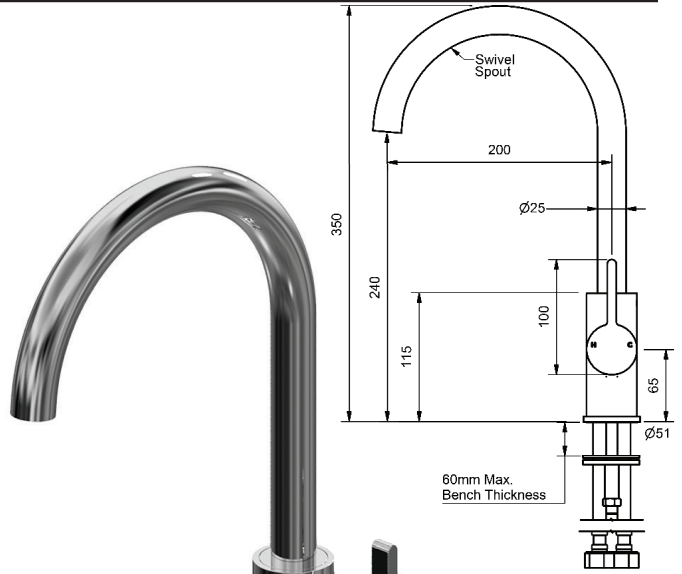

ZENITH VERTICAL SINK MIXERS

VERTICAL SINK MIXER

ROUND PROFILE GOOSENECK SWIVEL SPOUT

4 STAR WELS - 7.5 LPM	MODEL	FINISH	RRP INC GST
CHROME	ZNLVSSMG	CP	$321.81
BRUSHED CHROME	ZNLVSSMG	BC	$455.91
BRUSHED NICKEL	ZNLVSSMG	BN	$455.91
SATIN CHROME	ZNLVSSMG	SC	$413.11
BRUSHED BLACK SAPPHIRE	ZNLVSSMG	BBS	$455.91
GUNMETAL	ZNLVSSMG	GM	$413.11
MATT BLACK	ZNLVSSMG	MB	$413.11
MATT WHITE & CHROME	ZNLVSSMG	MWC	$435.18
WHITE & CHROME	ZNLVSSMG	WHC	$435.18
GOLD	ZNLVSSMG	GP	$583.19
BRUSHED GOLD	ZNLVSSMG	BG	$631.37