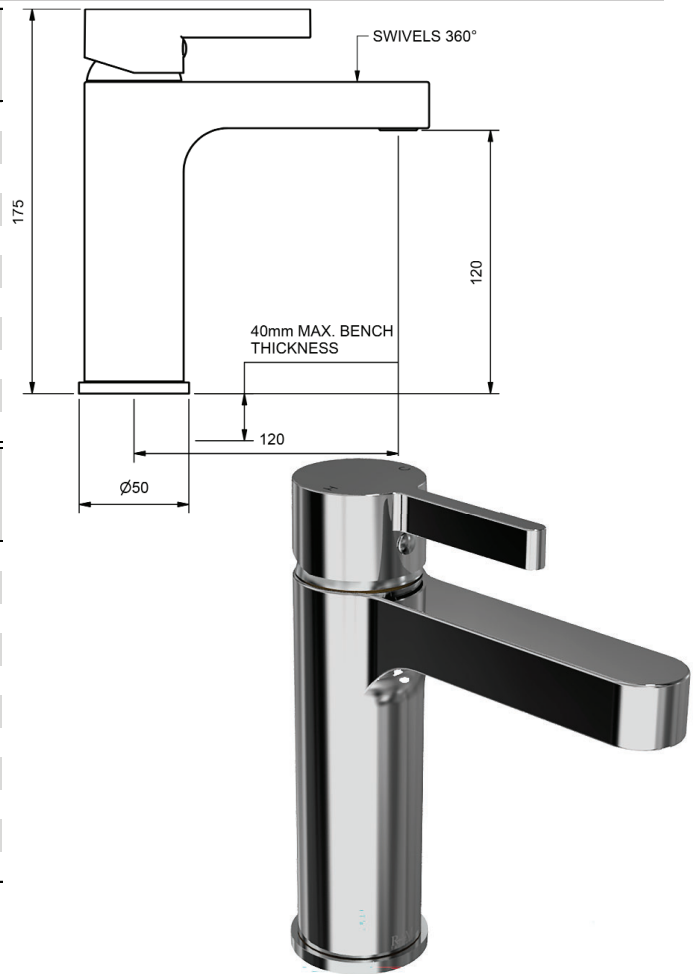

ZENITH BASIN MIXERS

BASIN MIXER SWIVEL SPOUT				
4 STAR WELS - 7.5 LPM	MODEL	FINISH	RRP	INC GST
CHROME	ZNBSMS	CP	$262.45	
BRUSHED CHROME	ZNBSMS	BC	$396.54	
BRUSHED NICKEL	ZNBSMS	BN	$396.54	
SATIN CHROME	ZNBSMS	SC	$353.75	
BRUSHED BLACK SAPPHIRE	ZNBSMS	BBS	$396.54	
GUNMETAL	ZNBSMS	GM	$353.75	
MATT BLACK	ZNBSMS	MB	$353.75	
MATT WHITE & CHROME	ZNBSMS	MWC	$375.69	
WHITE & CHROME	ZNBSMS	WHC	$375.69	
GOLD	ZNBSMS	GP	$516.34	
BRUSHED GOLD	ZNBSMS	BG	$564.53	

BASIN MIXER SWIVEL SPOUT				
6 STAR WELS - 4.5 LPM	MODEL	FINISH	RRP	INC GST
CHROME	ZNBSMS6	CP	$262.45	
BRUSHED CHROME	ZNBSMS6	BC	$396.54	
BRUSHED NICKEL	ZNBSMS6	BN	$396.54	
SATIN CHROME	ZNBSMS6	SC	$353.75	
BRUSHED BLACK SAPPHIRE	ZNBSMS6	BBS	$396.54	
GUNMETAL	ZNBSMS6	GM	$353.75	
MATT BLACK	ZNBSMS6	MB	$353.75	
MATT WHITE & CHROME	ZNBSMS6	MWC	$375.69	
WHITE & CHROME	ZNBSMS6	WHC	$375.69	
GOLD	ZNBSMS6	GP	$516.34	
BRUSHED GOLD	ZNBSMS6	BG	$564.53