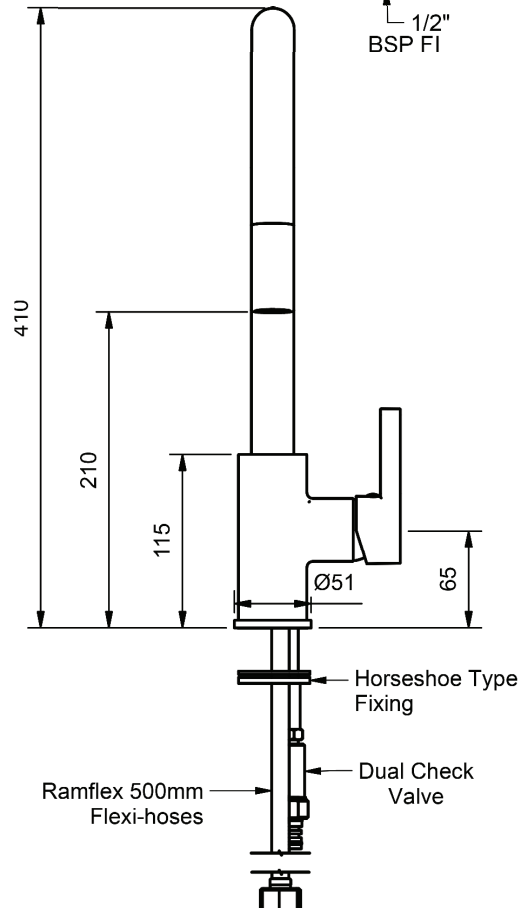

ZENITH PULL OUT SINK MIXERS

**VERTICAL PULL OUT SINK MIXER
GOOSENECK SWIVEL SPOUT**

5 STAR WELS - 6.0 LPM	MODEL	FINISH	RRP INC GST
CHROME	ZNLVSSMPO	CP	$495.00
BRUSHED CHROME	ZNLVSSMPO	BC	$605.00
BRUSHED NICKEL	ZNLVSSMPO	BN	$605.00
SATIN CHROME	ZNLVSSMPO	SC	$569.90
BRUSHED BLACK SAPPHIRE	ZNLVSSMPO	BBS	$605.00
GUNMETAL	ZNLVSSMPO	GM	$569.90
MATT BLACK	ZNLVSSMPO	MB	$569.90
MATT WHITE & CHROME	ZNLVSSMPO	MWC	$588.00
WHITE & CHROME	ZNLVSSMPO	WHC	$588.00
GOLD	ZNLVSSMPO	GP	$754.29
BRUSHED GOLD	ZNLVSSMPO	BG	$794.65