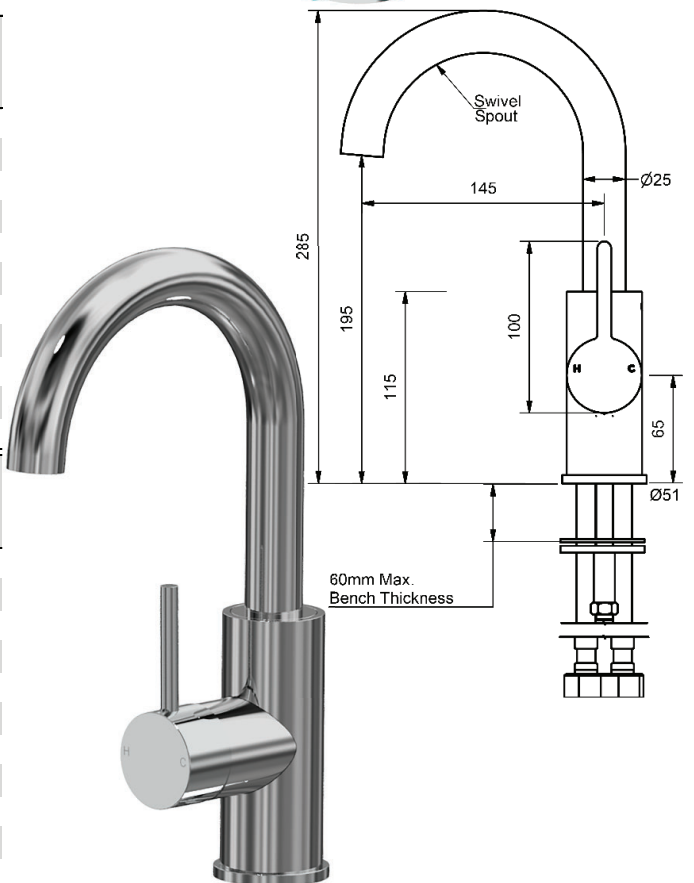

VERTICAL BASIN MIXER ROUND PROFILE SWIVEL GOOSENECK SPOUT				
4 STAR WELS - 7.5 LPM	MODEL	FINISH	RRP	INC GST
CHROME	ZNLVBSMG	CP	$304.88	
BRUSHED CHROME	ZNLVBSMG	BC	$438.96	
BRUSHED NICKEL	ZNLVBSMG	BN	$438.96	
SATIN CHROME	ZNLVBSMG	SC	$396.30	
BRUSHED BLACK SAPPHIRE	ZNLVBSMG	BBS	$438.96	
GUNMETAL	ZNLVBSMG	GM	$396.30	
MATT BLACK	ZNLVBSMG	MB	$396.30	
MATT WHITE & CHROME	ZNLVBSMG	MWC	$418.25	
WHITE & CHROME	ZNLVBSMG	WHC	$418.25	
GOLD	ZNLVBSMG	GP	$564.11	
BRUSHED GOLD	ZNLVBSMG	BG	$612.29	

VERTICAL BASIN MIXER ROUND PROFILE SWIVEL GOOSENECK SPOUT				
6 STAR WELS - 4.5 LPM	MODEL	FINISH	RRP	INC GST
CHROME	ZNLVBSMG6	CP	$304.88	
BRUSHED CHROME	ZNLVBSMG6	BC	$438.96	
BRUSHED NICKEL	ZNLVBSMG6	BN	$438.96	
SATIN CHROME	ZNLVBSMG6	SC	$396.30	
BRUSHED BLACK SAPPHIRE	ZNLVBSMG6	BBS	$438.96	
GUNMETAL	ZNLVBSMG6	GM	$396.30	
MATT BLACK	ZNLVBSMG6	MB	$396.30	
MATT WHITE & CHROME	ZNLVBSMG6	MWC	$418.25	
WHITE & CHROME	ZNLVBSMG6	WHC	$418.25	
GOLD	ZNLVBSMG6	GP	$564.11	
BRUSHED GOLD	ZNLVBSMG6	BG	$612.29