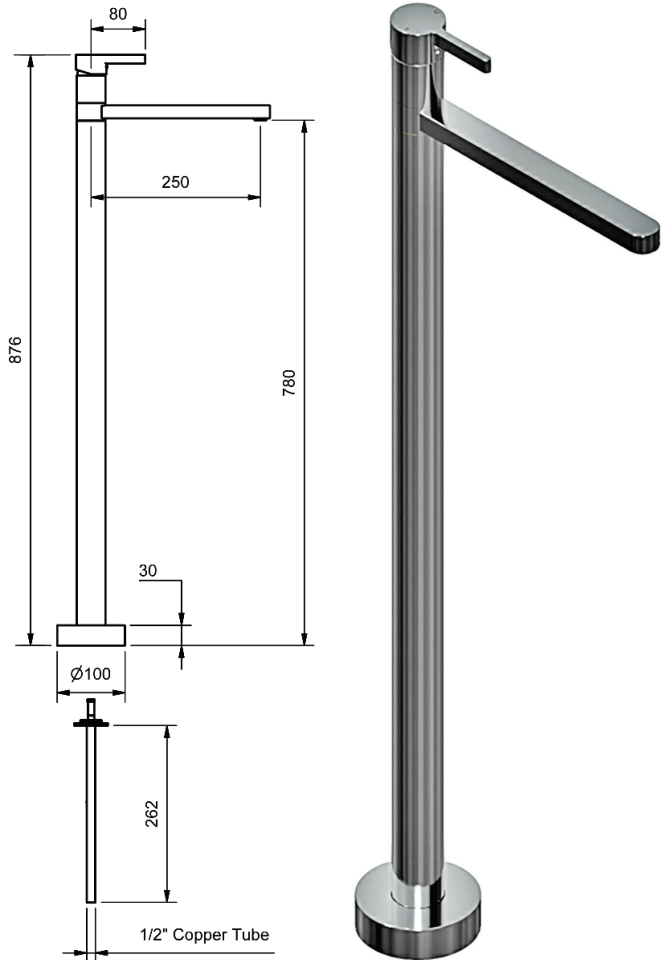

ZENITH BATH FILLERS

FLOOR MOUNT BATH FILLER SWIVEL SPOUT

	MODEL	FINISH	RRP INC GST
CHROME	ZNFMSBHM	CP	$950.82
BRUSHED CHROME	ZNFMSBHM	BC	$1,215.59
BRUSHED NICKEL	ZNFMSBHM	BN	$1,215.59
SATIN CHROME	ZNFMSBHM	SC	$1,151.46
BRUSHED BLACK SAPPHIRE	ZNFMSBHM	BBS	$1,215.59
GUNMETAL	ZNFMSBHM	GM	$1,151.46
MATT BLACK	ZNFMSBHM	MB	$1,151.46
MATT WHITE & CHROME	ZNFMSBHM	MWC	$1,186.94
WHITE & CHROME	ZNFMSBHM	WHC	$1,186.94
GOLD	ZNFMSBHM	GP	$1,782.09
BRUSHED GOLD	ZNFMSBHM	BG	$1,854.28