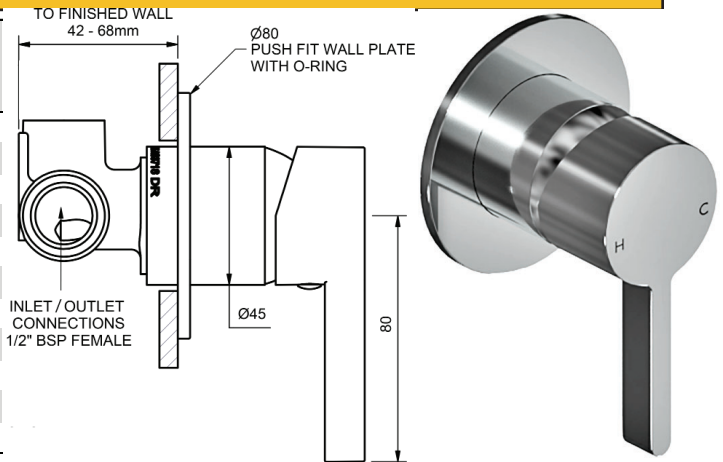

ZENITH WALL MIXERS

WALL MIXER

SOLID ROUND PLATE

	MODEL	FINISH	RRP INC GST
CHROME	ZNSHM	CP	$158.47
BRUSHED CHROME	ZNSHM	BC	$241.12
BRUSHED NICKEL	ZNSHM	BN	$241.12
SATIN CHROME	ZNSHM	SC	$209.07
BRUSHED BLACK SAPPHIRE	ZNSHM	BBS	$241.12
GUNMETAL	ZNSHM	GM	$209.07
MATT BLACK	ZNSHM	MB	$209.07
MATT WHITE & CHROME	ZNSHM	MWC	$271.83
WHITE & CHROME	ZNSHM	WHC	$271.83
GOLD	ZNSHM	GP	$333.11
BRUSHED GOLD	ZNSHM	BG	$369.20