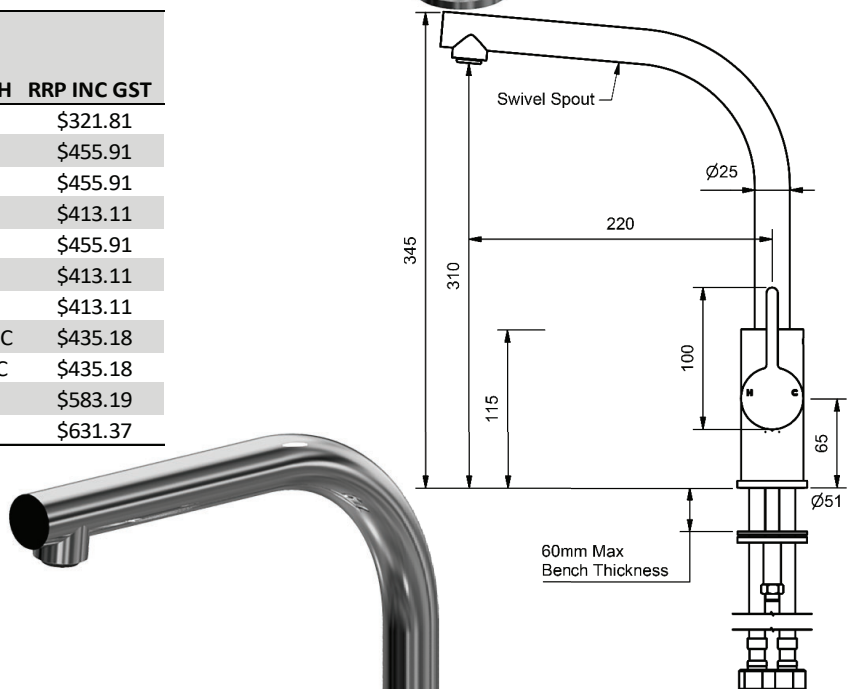

VERTICAL SINK MIXER

ROUND PROFILE RIGHT ANGLE SWIVEL SPOUT

4 STAR WELS - 7.5 LPM	MODEL	FINISH	RRP INC GST
CHROME	ZNLVSSMQ	CP	$321.81
BRUSHED CHROME	ZNLVSSMQ	BC	$455.91
BRUSHED NICKEL	ZNLVSSMQ	BN	$455.91
SATIN CHROME	ZNLVSSMQ	SC	$413.11
BRUSHED BLACK SAPPHIRE	ZNLVSSMQ	BBS	$455.91
GUNMETAL	ZNLVSSMQ	GM	$413.11
MATT BLACK	ZNLVSSMQ	MB	$413.11
MATT WHITE & CHROME	ZNLVSSMQ	MWC	$435.18
WHITE & CHROME	ZNLVSSMQ	WHC	$435.18
GOLD	ZNLVSSMQ	GP	$583.19
BRUSHED GOLD	ZNLVSSMQ	BG	$631.37