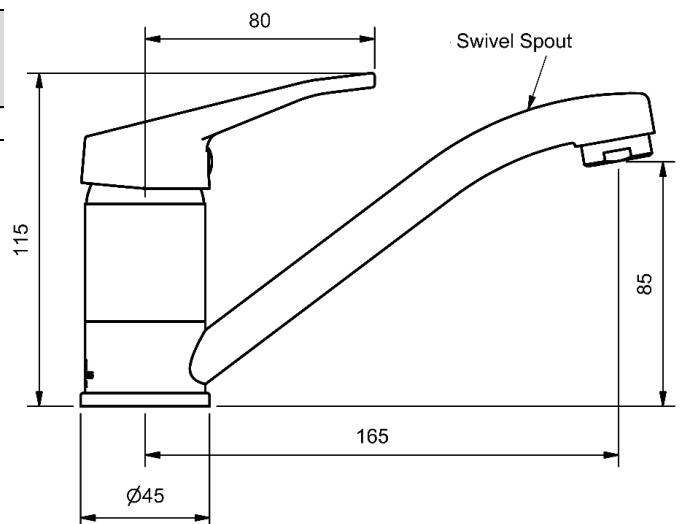

CHROME

WARATAH SINK MIXERS

SINK MIXER				
220mm SWIVEL SPOUT				
4 STAR WELS - 7.5 LPM	MODEL	FINISH	RRP	INC GST
CHROME	WASLSSM	CP	\$129.36	

PILLAR SINK MIXER				
180mm SWIVEL SPOUT				
4 STAR WELS - 7.5 LPM	MODEL	FINISH	RRP	INC GST
CHROME	WASLSSM180	CP	\$205.61	

SINK MIXER				
165mm SWIVEL SPOUT				
4 STAR WELS - 7.5 LPM	MODEL	FINISH	RRP	INC GST
CHROME	WASLSSMS	CP	\$129.36	

CHROME

WARATAH BASIN MIXERS

BASIN MIXER				
125mm SWIVEL SPOUT				
4 STAR WELS - 7.5 LPM	MODEL	FINISH	RRP	INC GST
	WASLB5M	CP	\$129.36	