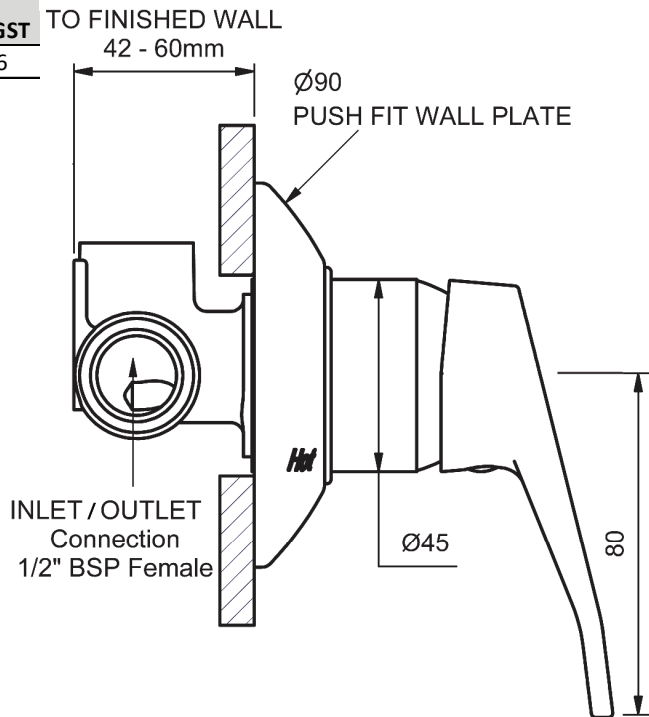

TALL BASIN MIXER				
125mm SWIVEL SPOUT				
6 STAR WELS - 4.5 LPM				
	MODEL	FINISH	RRP	INC GST
	WASLBSMT6	CP	\$221.77	

CHROME

WARATAH WALL MIXERS

WALL MIXER

MODEL	FINISH	RRP INC GST
WASLSM	CP	\$129.36

WARATAH DIVERTER MIXERS