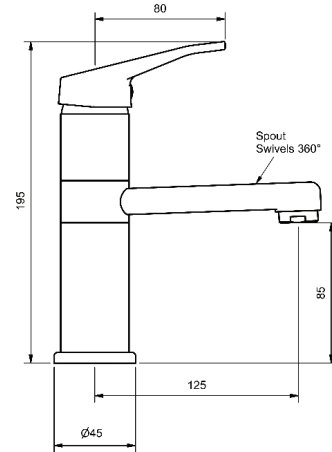

BASIN MIXER				
125mm SWIVEL SPOUT				
6 STAR WELS - 4.5 LPM	MODEL	FINISH	RRP	INC GST
	WASLB5M6	CP	\$129.36	

CAST BASIN MIXER				
105mm FIXED SPOUT				
4 STAR WELS - 7.5 LPM	MODEL	FINISH	RRP	INC GST
	WASLB5MC	CP	\$129.36	

CAST BASIN MIXER				
105mm FIXED SPOUT				
6 STAR WELS - 4.5 LPM	MODEL	FINISH	RRP	INC GST
	WASLB5MC6	CP	\$129.36	

CHROME

MEDIUM BASIN MIXER				
125mm SWIVEL SPOUT				
4 STAR WELS - 7.5 LPM				
	MODEL	FINISH	RRP	INC GST
	WASLBSMM	CP	\$199.73	

MEDIUM BASIN MIXER				
125mm SWIVEL SPOUT				
6 STAR WELS - 4.5 LPM				
	MODEL	FINISH	RRP	INC GST
	WASLBSMM6	CP	\$199.73	

TALL BASIN MIXER				
125mm SWIVEL SPOUT				
4 STAR WELS - 7.5 LPM				
	MODEL	FINISH	RRP	INC GST
	WASLBSMT	CP	\$221.77	