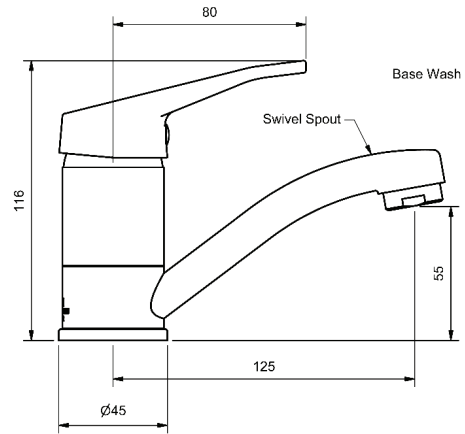

SINK MIXER				
165mm SWIVEL SPOUT				
4 STAR WELS - 7.5 LPM	MODEL	FINISH	RRP	INC GST
CHROME	WASLSSMS	CP	\$129.36	

CHROME

WARATAH BASIN MIXERS

BASIN MIXER				
125mm SWIVEL SPOUT				
4 STAR WELS - 7.5 LPM	MODEL	FINISH	RRP	INC GST
	WASLB5M	CP	\$129.36	

BASIN MIXER				
125mm SWIVEL SPOUT				
6 STAR WELS - 4.5 LPM	MODEL	FINISH	RRP	INC GST
	WASLB5M6	CP	\$129.36	

CAST BASIN MIXER				
105mm FIXED SPOUT				
4 STAR WELS - 7.5 LPM	MODEL	FINISH	RRP	INC GST
	WASLB5MC	CP	\$129.36	

CAST BASIN MIXER				
105mm FIXED SPOUT				
6 STAR WELS - 4.5 LPM	MODEL	FINISH	RRP	INC GST
	WASLB5MC6	CP	\$129.36	

CHROME

MEDIUM BASIN MIXER				
125mm SWIVEL SPOUT				
4 STAR WELS - 7.5 LPM				
	MODEL	FINISH	RRP	INC GST
	WASLBSMM	CP	\$199.73	

MEDIUM BASIN MIXER				
125mm SWIVEL SPOUT				
6 STAR WELS - 4.5 LPM				
	MODEL	FINISH	RRP	INC GST
	WASLBSMM6	CP	\$199.73	

TALL BASIN MIXER				
125mm SWIVEL SPOUT				
4 STAR WELS - 7.5 LPM				
	MODEL	FINISH	RRP	INC GST
	WASLBSMT	CP	\$221.77	