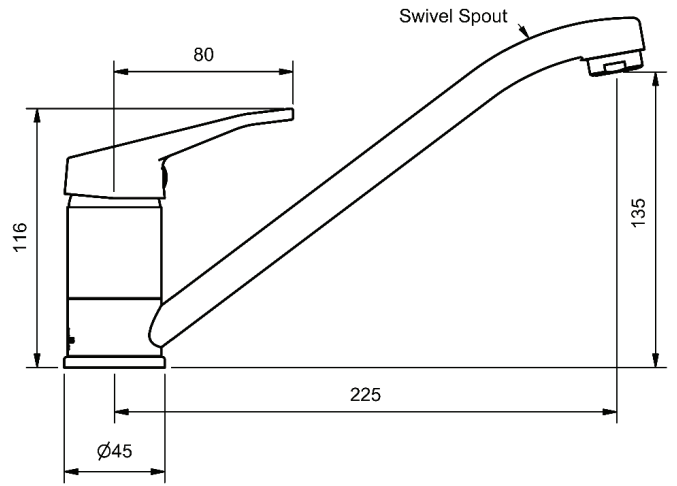

CHROME

WARATAH SINK MIXERS

SINK MIXER				
220mm SWIVEL SPOUT				
4 STAR WELS - 7.5 LPM	MODEL	FINISH	RRP	INC GST
CHROME	WASLSSM	CP	\$129.36	

PILLAR SINK MIXER				
180mm SWIVEL SPOUT				
4 STAR WELS - 7.5 LPM	MODEL	FINISH	RRP	INC GST
CHROME	WASLSSM180	CP	\$205.61	

SINK MIXER				
165mm SWIVEL SPOUT				
4 STAR WELS - 7.5 LPM	MODEL	FINISH	RRP	INC GST
CHROME	WASLSSMS	CP	\$129.36	

CHROME

WARATAH BASIN MIXERS

BASIN MIXER				
125mm SWIVEL SPOUT				
4 STAR WELS - 7.5 LPM	MODEL	FINISH	RRP	INC GST
	WASLB5M	CP	\$129.36	