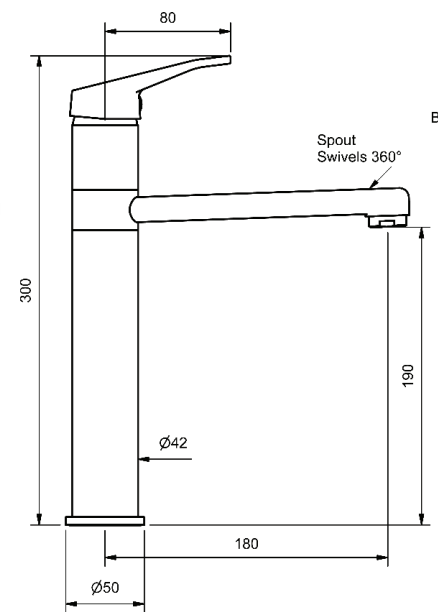

SINK MIXER				
165mm SWIVEL SPOUT				
4 STAR WELS - 7.5 LPM	MODEL	FINISH	RRP	INC GST
CHROME	WASLSSMS	CP	\$129.36	

CHROME

WARATAH BASIN MIXERS

BASIN MIXER				
125mm SWIVEL SPOUT				
4 STAR WELS - 7.5 LPM	MODEL	FINISH	RRP	INC GST
	WASLB5M	CP	\$129.36	

BASIN MIXER				
125mm SWIVEL SPOUT				
6 STAR WELS - 4.5 LPM	MODEL	FINISH	RRP	INC GST
	WASLB5M6	CP	\$129.36	

CAST BASIN MIXER				
105mm FIXED SPOUT				
4 STAR WELS - 7.5 LPM	MODEL	FINISH	RRP	INC GST
	WASLB5MC	CP	\$129.36	