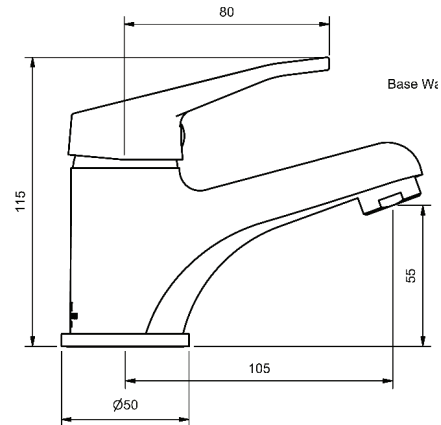

SINK MIXER				
165mm SWIVEL SPOUT				
4 STAR WELS - 7.5 LPM	MODEL	FINISH	RRP	INC GST
CHROME	WASLSSMS	CP	\$129.36	

CHROME

WARATAH BASIN MIXERS

BASIN MIXER				
125mm SWIVEL SPOUT				
4 STAR WELS - 7.5 LPM	MODEL	FINISH	RRP	INC GST
	WASLB5M	CP	\$129.36	

BASIN MIXER				
125mm SWIVEL SPOUT				
6 STAR WELS - 4.5 LPM	MODEL	FINISH	RRP	INC GST
	WASLB5M6	CP	\$129.36	

CAST BASIN MIXER				
105mm FIXED SPOUT				
4 STAR WELS - 7.5 LPM	MODEL	FINISH	RRP	INC GST
	WASLB5MC	CP	\$129.36	

CAST BASIN MIXER				
105mm FIXED SPOUT				
6 STAR WELS - 4.5 LPM	MODEL	FINISH	RRP	INC GST
	WASLB5MC6	CP	\$129.36	

CHROME

MEDIUM BASIN MIXER				
125mm SWIVEL SPOUT				
4 STAR WELS - 7.5 LPM				
	MODEL	FINISH	RRP	INC GST
	WASLBSMM	CP	\$199.73	

MEDIUM BASIN MIXER				
125mm SWIVEL SPOUT				
6 STAR WELS - 4.5 LPM				
	MODEL	FINISH	RRP	INC GST
	WASLBSMM6	CP	\$199.73	

TALL BASIN MIXER				
125mm SWIVEL SPOUT				
4 STAR WELS - 7.5 LPM				
	MODEL	FINISH	RRP	INC GST
	WASLBSMT	CP	\$221.77	