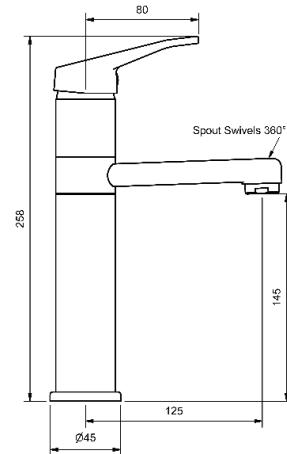

BASIN MIXER				
125mm SWIVEL SPOUT				
6 STAR WELS - 4.5 LPM	MODEL	FINISH	RRP	INC GST
	WASLB5M6	CP	\$129.36	

CAST BASIN MIXER				
105mm FIXED SPOUT				
4 STAR WELS - 7.5 LPM	MODEL	FINISH	RRP	INC GST
	WASLB5MC	CP	\$129.36	

CAST BASIN MIXER				
105mm FIXED SPOUT				
6 STAR WELS - 4.5 LPM	MODEL	FINISH	RRP	INC GST
	WASLB5MC6	CP	\$129.36	

CHROME

MEDIUM BASIN MIXER				
125mm SWIVEL SPOUT				
4 STAR WELS - 7.5 LPM				
	MODEL	FINISH	RRP	INC GST
	WASLBSMM	CP	\$199.73	

MEDIUM BASIN MIXER				
125mm SWIVEL SPOUT				
6 STAR WELS - 4.5 LPM				
	MODEL	FINISH	RRP	INC GST
	WASLBSMM6	CP	\$199.73	

TALL BASIN MIXER				
125mm SWIVEL SPOUT				
4 STAR WELS - 7.5 LPM				
	MODEL	FINISH	RRP	INC GST
	WASLBSMT	CP	\$221.77	

TALL BASIN MIXER				
125mm SWIVEL SPOUT				
6 STAR WELS - 4.5 LPM				
	MODEL	FINISH	RRP	INC GST
	WASLBSMT6	CP	\$221.77	

CHROME

WARATAH WALL MIXERS

WALL MIXER

MODEL	FINISH	RRP INC GST
WASLSM	CP	\$129.36

WARATAH DIVERTER MIXERS