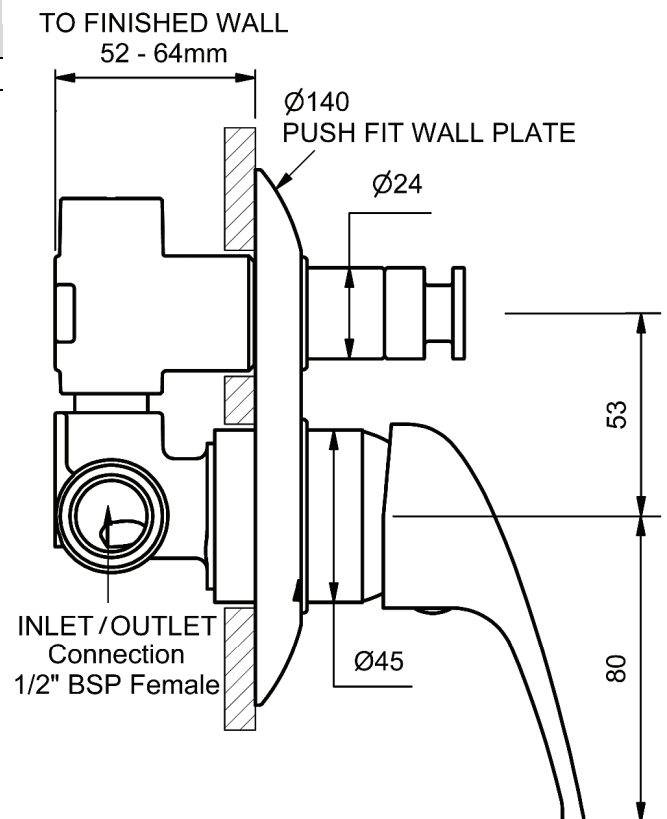

SLIMLINE DIVERTER MIXERS

WALL DIVERTER MIXER

MODEL	FINISH	RRP INC GST
CHROME RASLDSM	CP	$283.44

ALL PRICES ARE RRP INCLUDING GST