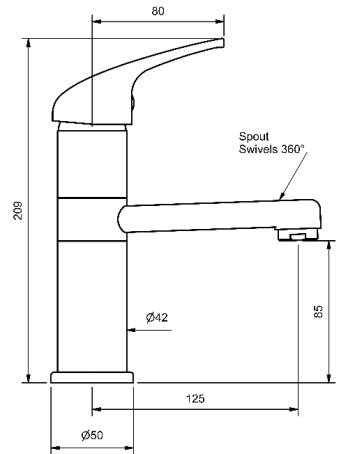

CAST BASIN MIXER				
105mm FIXED SPOUT				
4 STAR WELS - 7.5 LPM	MODEL	FINISH	RRP	INC GST
CHROME	RASLBSC	CP	\$129.36	

CAST BASIN MIXER				
105mm FIXED SPOUT				
6 STAR WELS - 4.5 LPM	MODEL	FINISH	RRP	INC GST
CHROME	RASLBSC6	CP	\$129.36	

CHROME

MEDIUM BASIN MIXER				
125mm SWIVEL SPOUT				
4 STAR WELS - 7.5 LPM				
	MODEL	FINISH	RRP	INC GST
	RASLBSMM	CP	\$199.73	

MEDIUM BASIN MIXER				
125mm SWIVEL SPOUT				
6 STAR WELS - 4.5 LPM				
	MODEL	FINISH	RRP	INC GST
	RASLBSMM6	CP	\$199.73	

TALL BASIN MIXER				
125mm SWIVEL SPOUT				
4 STAR WELS - 7.5 LPM				
	MODEL	FINISH	RRP	INC GST
	RASLBSMT	CP	\$221.77	

TALL BASIN MIXER				
125mm SWIVEL SPOUT				
6 STAR WELS - 4.5 LPM				
	MODEL	FINISH	RRP	INC GST
	RASLBSMT6	CP	\$221.77	