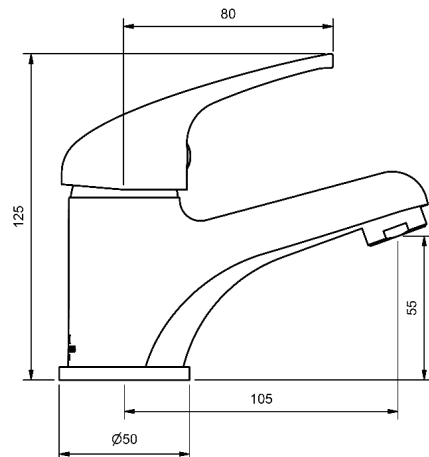

CAST BASIN MIXER				
105mm FIXED SPOUT				
4 STAR WELS - 7.5 LPM	MODEL	FINISH	RRP	INC GST
CHROME	RASLBSC	CP	$129.36