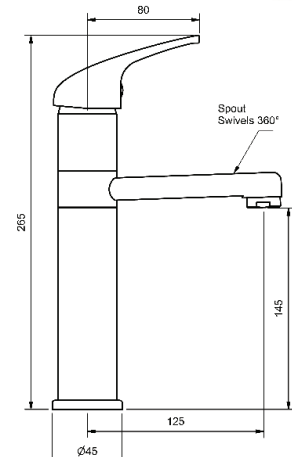

CAST BASIN MIXER				
105mm FIXED SPOUT				
4 STAR WELS - 7.5 LPM	MODEL	FINISH	RRP	INC GST
CHROME	RASLBSC	CP	\$129.36	

CAST BASIN MIXER				
105mm FIXED SPOUT				
6 STAR WELS - 4.5 LPM	MODEL	FINISH	RRP	INC GST
CHROME	RASLBSC6	CP	\$129.36	

CHROME

MEDIUM BASIN MIXER				
125mm SWIVEL SPOUT				
4 STAR WELS - 7.5 LPM				
	MODEL	FINISH	RRP	INC GST
	RASLBSMM	CP	\$199.73	

MEDIUM BASIN MIXER				
125mm SWIVEL SPOUT				
6 STAR WELS - 4.5 LPM				
	MODEL	FINISH	RRP	INC GST
	RASLBSMM6	CP	\$199.73	

TALL BASIN MIXER				
125mm SWIVEL SPOUT				
4 STAR WELS - 7.5 LPM				
	MODEL	FINISH	RRP	INC GST
	RASLBSMT	CP	\$221.77	

TALL BASIN MIXER				
125mm SWIVEL SPOUT				
6 STAR WELS - 4.5 LPM				
	MODEL	FINISH	RRP	INC GST
	RASLBSMT6	CP	\$221.77	