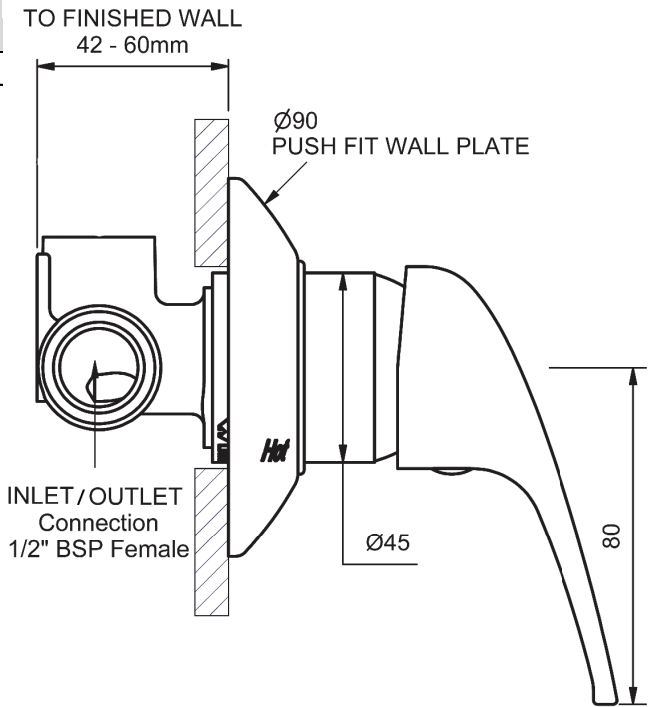

TALL BASIN MIXER				
125mm SWIVEL SPOUT				
4 STAR WELS - 7.5 LPM				
	MODEL	FINISH	RRP	INC GST
	RASLBSMT	CP	\$221.77	

TALL BASIN MIXER				
125mm SWIVEL SPOUT				
6 STAR WELS - 4.5 LPM				
	MODEL	FINISH	RRP	INC GST
	RASLBSMT6	CP	\$221.77	

SLIMLINE

MODEL CODE + FINISH CODE = ITEM CODE

RAM
TAPWARE

CHROME

SLIMLINE WALL MIXERS

WALL MIXER

MODEL	FINISH	RRP INC GST
CHROME RASLSM	CP	\$129.36

SLIMLINE DIVERTER MIXERS