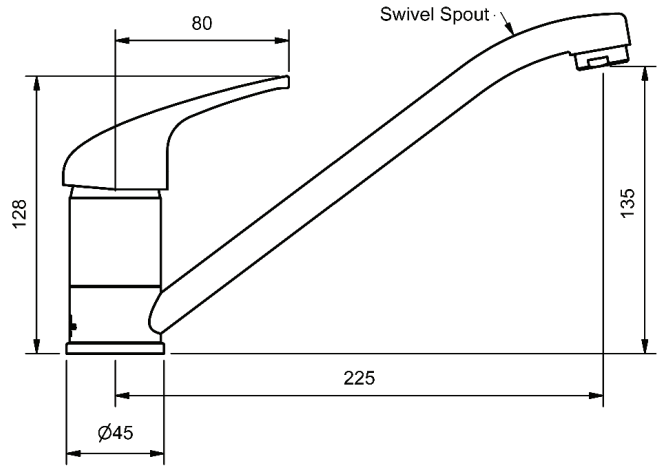

CHROME

SLIMLINE SINK MIXERS

SINK MIXER				
220mm SWIVEL SPOUT				
4 STAR WELS - 7.5 LPM				
	MODEL	FINISH	RRP	INC GST
CHROME	RASLSSM	CP	$129.36