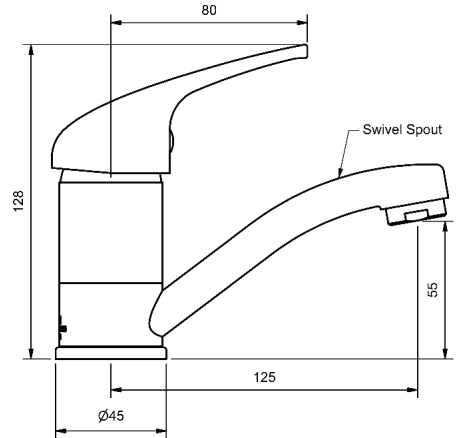

SINK MIXER				
165mm SWIVEL SPOUT				
4 STAR WELS - 7.5 LPM				
	MODEL	FINISH	RRP	INC GST
CHROME	RASLSSMS	CP	\$129.36	

SLIMLINE

MODEL CODE + FINISH CODE = ITEM CODE

RAM
TAPWARE

CHROME

SLIMLINE BASIN MIXERS

BASIN MIXER				
125mm SWIVEL SPOUT				
4 STAR WELS - 7.5 LPM	MODEL	FINISH	RRP	INC GST
CHROME	RASLBSM	CP	\$129.36	

BASIN MIXER				
125mm SWIVEL SPOUT				
6 STAR WELS - 4.5 LPM	MODEL	FINISH	RRP	INC GST
CHROME	RASLBSM6	CP	\$129.36	