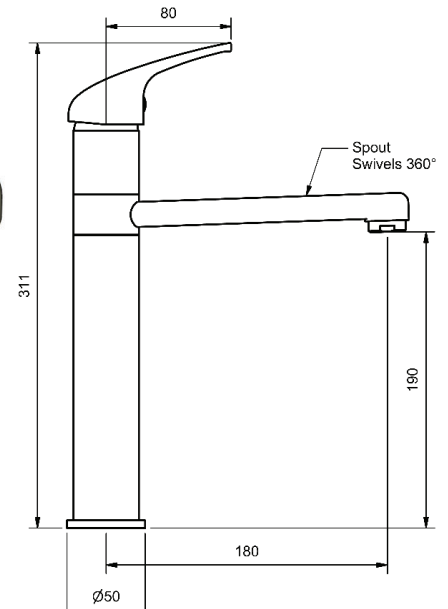

CHROME

SLIMLINE SINK MIXERS

SINK MIXER				
220mm SWIVEL SPOUT				
4 STAR WELS - 7.5 LPM				
	MODEL	FINISH	RRP	INC GST
CHROME	RASLSSM	CP	\$129.36	

PILLAR SINK MIXER				
180mm SWIVEL SPOUT				
4 STAR WELS - 7.5 LPM				
	MODEL	FINISH	RRP	INC GST
CHROME	RASLSSM180	CP	\$205.61	

SINK MIXER				
165mm SWIVEL SPOUT				
4 STAR WELS - 7.5 LPM				
	MODEL	FINISH	RRP	INC GST
CHROME	RASLSSMS	CP	\$129.36	

SLIMLINE

MODEL CODE + FINISH CODE = ITEM CODE

RAM
TAPWARE

CHROME

SLIMLINE BASIN MIXERS

BASIN MIXER				
125mm SWIVEL SPOUT				
4 STAR WELS - 7.5 LPM	MODEL	FINISH	RRP	INC GST
CHROME	RASLBSM	CP	\$129.36	

BASIN MIXER				
125mm SWIVEL SPOUT				
6 STAR WELS - 4.5 LPM	MODEL	FINISH	RRP	INC GST
CHROME	RASLBSM6	CP	\$129.36	