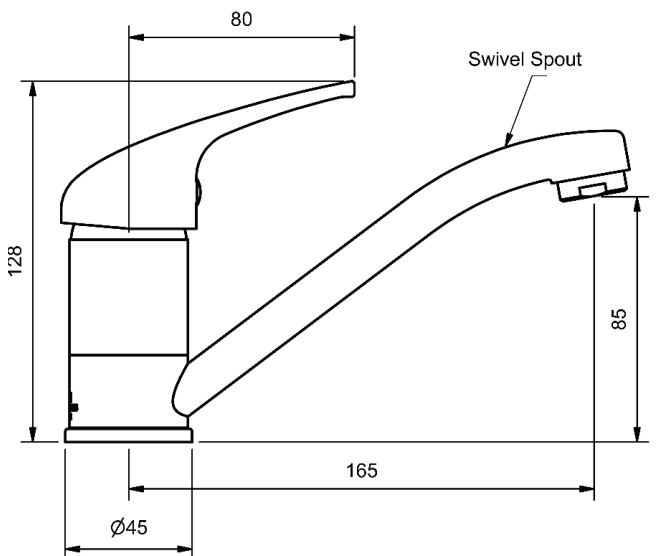

SINK MIXER				
165mm SWIVEL SPOUT				
4 STAR WELS - 7.5 LPM				
	MODEL	FINISH	RRP	INC GST
CHROME	RASLSSMS	CP	\$129.36	

SLIMLINE

MODEL CODE + FINISH CODE = ITEM CODE

RAM
TAPWARE

CHROME

SLIMLINE BASIN MIXERS