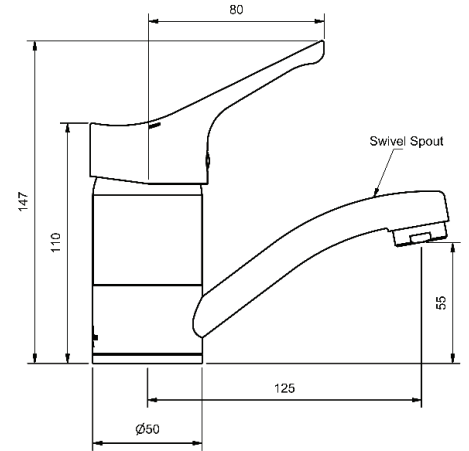

RIDGE

MODEL CODE + FINISH CODE = ITEM CODE

RAM
TAPWARE

CHROME

RIDGE SINK MIXERS

SINK MIXER			
220mm SWIVEL SPOUT			
4 STAR WELS - 7.5 LPM	MODEL	FINISH	RRP INC GST
CHROME	RILSSM	CP	\$142.49

SINK MIXER			
165mm SWIVEL SPOUT			
4 STAR WELS - 7.5 LPM	MODEL	FINISH	RRP INC GST
CHROME	RILSSMS	CP	\$142.49

VEGE SPRAY SINK MIXER			
200mm SWIVEL PULL OUT SPRAY			
4 STAR WELS - 7.5 LPM	MODEL	FINISH	RRP INC GST
CHROME	RILSSMV	CP	\$255.21

RIDGE BASIN MIXERS

BASIN MIXER				
125mm SWIVEL SPOUT				
4 STAR WELS - 7.5 LPM	MODEL	FINISH	RRP	INC GST
CHROME	RILBSM	CP	\$142.49	

BASIN MIXER				
125mm SWIVEL SPOUT				
6 STAR WELS - 4.5 LPM	MODEL	FINISH	RRP	INC GST
CHROME	RILBSM6	CP	\$142.49	

CAST BASIN MIXER				
130mm FIXED SPOUT				
4 STAR WELS - 7.5 LPM	MODEL	FINISH	RRP	INC GST
CHROME	RILBSMC	CP	\$142.49	