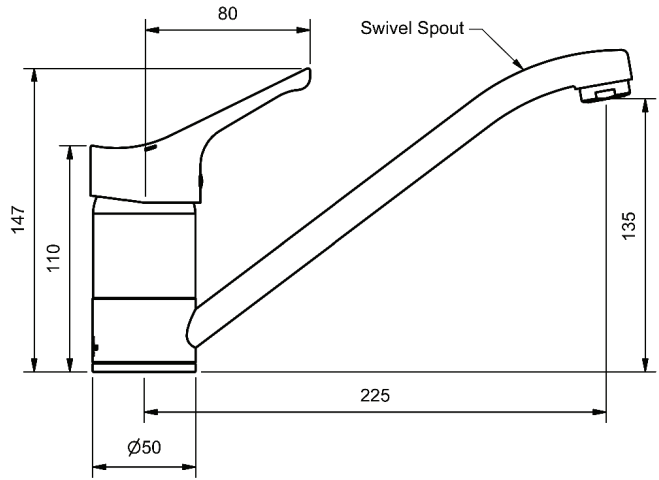

RIDGE

MODEL CODE + FINISH CODE = ITEM CODE

RAM
TAPWARE

CHROME

RIDGE SINK MIXERS

SINK MIXER			
220mm SWIVEL SPOUT			
4 STAR WELS - 7.5 LPM	MODEL	FINISH	RRP INC GST
CHROME	RILSSM	CP	\$142.49

SINK MIXER			
165mm SWIVEL SPOUT			
4 STAR WELS - 7.5 LPM	MODEL	FINISH	RRP INC GST
CHROME	RILSSMS	CP	\$142.49

VEGE SPRAY SINK MIXER			
200mm SWIVEL PULL OUT SPRAY			
4 STAR WELS - 7.5 LPM	MODEL	FINISH	RRP INC GST
CHROME	RILSSMV	CP	\$255.21

RIDGE BASIN MIXERS

BASIN MIXER				
125mm SWIVEL SPOUT				
4 STAR WELS - 7.5 LPM	MODEL	FINISH	RRP	INC GST
CHROME	RILBSM	CP	\$142.49	