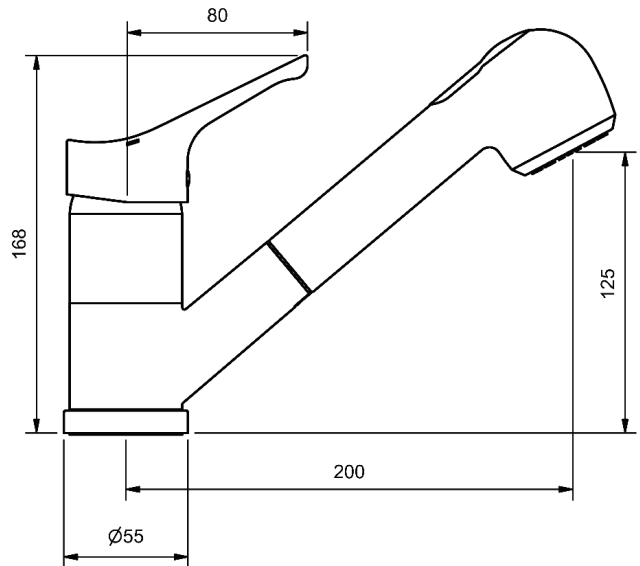

RIDGE

MODEL CODE + FINISH CODE = ITEM CODE

RAM
TAPWARE

CHROME

RIDGE SINK MIXERS

SINK MIXER			
220mm SWIVEL SPOUT			
4 STAR WELS - 7.5 LPM	MODEL	FINISH	RRP INC GST
CHROME	RILSSM	CP	\$142.49

SINK MIXER			
165mm SWIVEL SPOUT			
4 STAR WELS - 7.5 LPM	MODEL	FINISH	RRP INC GST
CHROME	RILSSMS	CP	\$142.49

VEGE SPRAY SINK MIXER			
200mm SWIVEL PULL OUT SPRAY			
4 STAR WELS - 7.5 LPM	MODEL	FINISH	RRP INC GST
CHROME	RILSSMV	CP	\$255.21

RIDGE BASIN MIXERS

BASIN MIXER				
125mm SWIVEL SPOUT				
4 STAR WELS - 7.5 LPM	MODEL	FINISH	RRP	INC GST
CHROME	RILBSM	CP	\$142.49	

BASIN MIXER				
125mm SWIVEL SPOUT				
6 STAR WELS - 4.5 LPM	MODEL	FINISH	RRP	INC GST
CHROME	RILBSM6	CP	\$142.49	

CAST BASIN MIXER				
130mm FIXED SPOUT				
4 STAR WELS - 7.5 LPM	MODEL	FINISH	RRP	INC GST
CHROME	RILBSMC	CP	\$142.49	