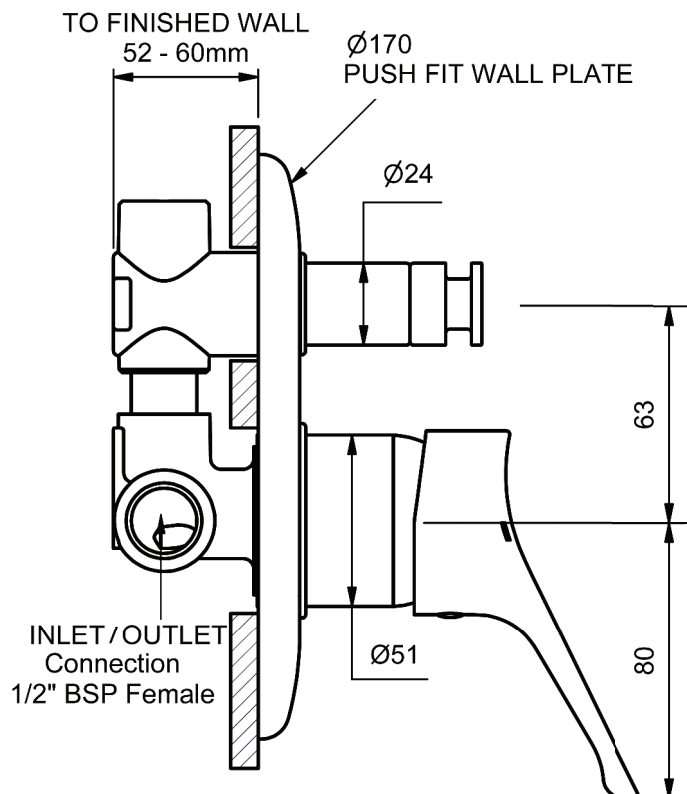

RIDGE DIVERTER MIXERS

WALL DIVERTER MIXER

MODEL	FINISH	RRP INC GST
CHROME RILDMSM	CP	$320.38

ALL PRICES ARE RRP INCLUDING GST