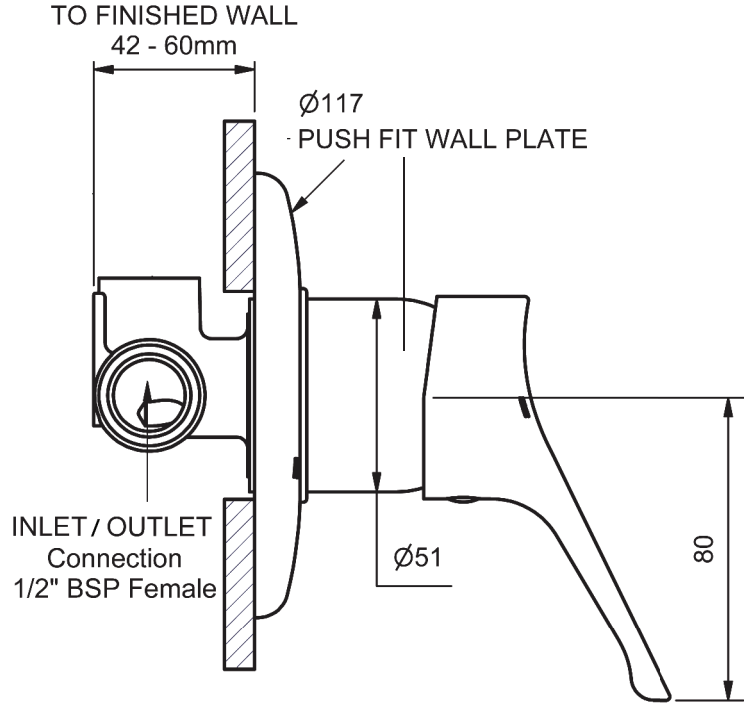

RIDGE

MODEL CODE + FINISH CODE = ITEM CODE

RAM
TAPWARE

CHROME

RIDGE WALL MIXERS

WALL MIXER

MODEL	FINISH	RRP INC GST
CHROME RILSM	CP	$142.49