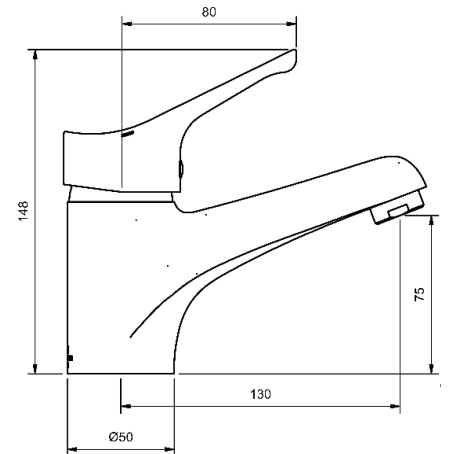

RIDGE

MODEL CODE + FINISH CODE = ITEM CODE

RAM
TAPWARE

CHROME

RIDGE SINK MIXERS

SINK MIXER			
220mm SWIVEL SPOUT			
4 STAR WELS - 7.5 LPM	MODEL	FINISH	RRP INC GST
CHROME	RILSSM	CP	\$142.49

SINK MIXER			
165mm SWIVEL SPOUT			
4 STAR WELS - 7.5 LPM	MODEL	FINISH	RRP INC GST
CHROME	RILSSMS	CP	\$142.49

VEGE SPRAY SINK MIXER			
200mm SWIVEL PULL OUT SPRAY			
4 STAR WELS - 7.5 LPM	MODEL	FINISH	RRP INC GST
CHROME	RILSSMV	CP	\$255.21

RIDGE BASIN MIXERS

BASIN MIXER				
125mm SWIVEL SPOUT				
4 STAR WELS - 7.5 LPM	MODEL	FINISH	RRP	INC GST
CHROME	RILBSM	CP	\$142.49	

BASIN MIXER				
125mm SWIVEL SPOUT				
6 STAR WELS - 4.5 LPM	MODEL	FINISH	RRP	INC GST
CHROME	RILBSM6	CP	\$142.49	

CAST BASIN MIXER				
130mm FIXED SPOUT				
4 STAR WELS - 7.5 LPM	MODEL	FINISH	RRP	INC GST
CHROME	RILBSMC	CP	\$142.49	