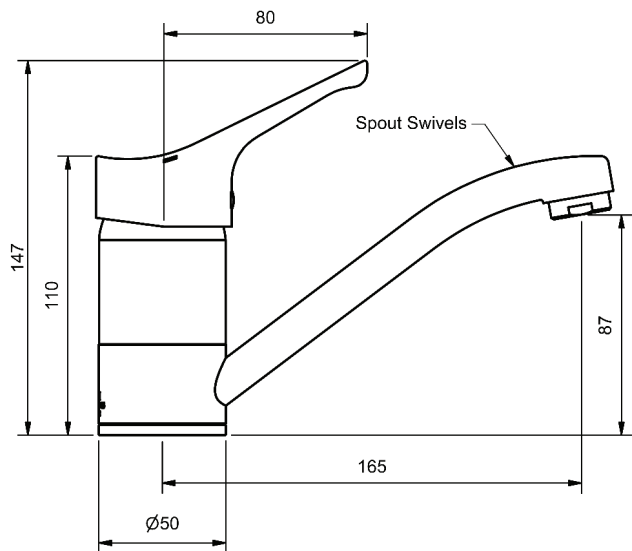

RIDGE

MODEL CODE + FINISH CODE = ITEM CODE

RAM
TAPWARE

CHROME

RIDGE SINK MIXERS

SINK MIXER			
220mm SWIVEL SPOUT			
4 STAR WELS - 7.5 LPM	MODEL	FINISH	RRP INC GST
CHROME	RILSSM	CP	\$142.49

SINK MIXER			
165mm SWIVEL SPOUT			
4 STAR WELS - 7.5 LPM	MODEL	FINISH	RRP INC GST
CHROME	RILSSMS	CP	\$142.49

VEGE SPRAY SINK MIXER			
200mm SWIVEL PULL OUT SPRAY			
4 STAR WELS - 7.5 LPM	MODEL	FINISH	RRP INC GST
CHROME	RILSSMV	CP	\$255.21

RIDGE BASIN MIXERS

BASIN MIXER				
125mm SWIVEL SPOUT				
4 STAR WELS - 7.5 LPM	MODEL	FINISH	RRP	INC GST
CHROME	RILBSM	CP	\$142.49	