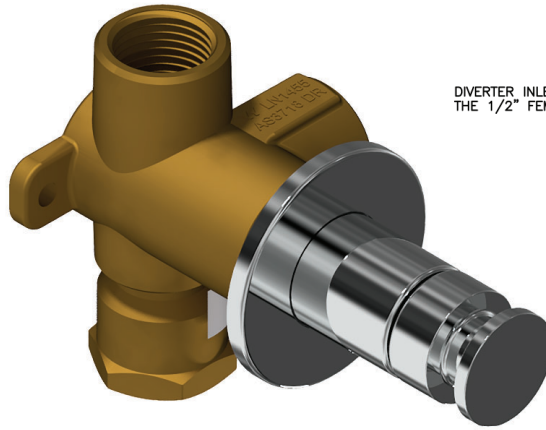

REMOTE DIVERTER ASSEMBLY

**REMOTE PLUNGER DIVETER ASSEMBLY
SHOWER TO BATH ONLY**

	MODEL	FINISH	RRP INC GST
CHROME	RDA	CP	\$103.59
BRUSHED CHROME	RDA	BC	\$192.82
BRUSHED NICKEL	RDA	BN	\$192.82
SATIN CHROME	RDA	SC	\$183.21
BRUSHED BLACK SAPPHIRE	RDA	BBS	\$192.82
GUNMETAL	RDA	GM	\$183.21
MATT BLACK	RDA	MB	\$183.21
MATT WHITE & CHROME	RDA	MWC	\$190.58
WHITE & CHROME	RDA	WHC	\$190.58
GOLD	RDA	GP	\$225.37
BRUSHED GOLD	RDA	BG	\$235.94

**REMOTE ROTARY DIVETER ASSEMBLY
CAN BE USED FOR SHOWER TO SHOWER**

	MODEL	FINISH	RRP INC GST
CHROME	RRDA	CP	\$103.59
BRUSHED CHROME	RRDA	BC	\$192.82
BRUSHED NICKEL	RRDA	BN	\$192.82
SATIN CHROME	RRDA	SC	\$183.21
BRUSHED BLACK SAPPHIRE	RRDA	BBS	\$192.82
GUNMETAL	RRDA	GM	\$183.21
MATT BLACK	RRDA	MB	\$183.21
MATT WHITE & CHROME	RRDA	MWC	\$190.58
WHITE & CHROME	RRDA	WHC	\$190.58
GOLD	RRDA	GP	\$225.37
BRUSHED GOLD	RRDA	BG	\$235.94