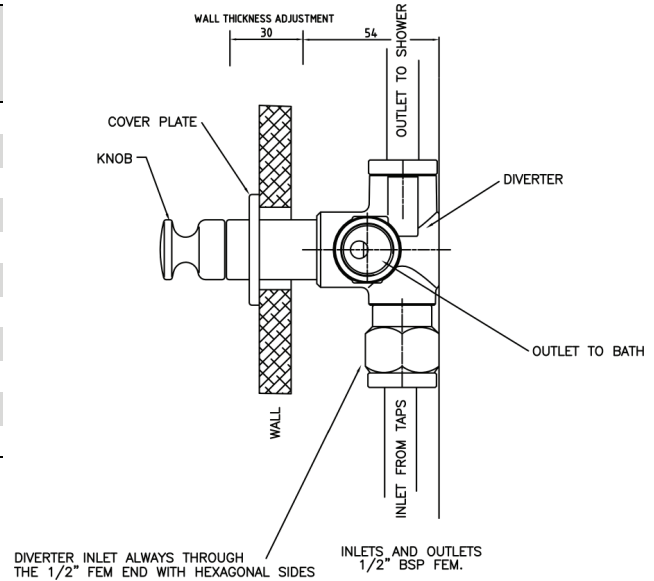

REMOTE DIVERTER ASSEMBLY

**REMOTE PLUNGER DIVETER ASSEMBLY
SHOWER TO BATH ONLY**

	MODEL	FINISH	RRP INC GST
CHROME	RDA	CP	\$103.59
BRUSHED CHROME	RDA	BC	\$192.82
BRUSHED NICKEL	RDA	BN	\$192.82
SATIN CHROME	RDA	SC	\$183.21
BRUSHED BLACK SAPPHIRE	RDA	BBS	\$192.82
GUNMETAL	RDA	GM	\$183.21
MATT BLACK	RDA	MB	\$183.21
MATT WHITE & CHROME	RDA	MWC	\$190.58
WHITE & CHROME	RDA	WHC	\$190.58
GOLD	RDA	GP	\$225.37
BRUSHED GOLD	RDA	BG	\$235.94

**REMOTE ROTARY DIVETER ASSEMBLY
CAN BE USED FOR SHOWER TO SHOWER**

	MODEL	FINISH	RRP INC GST
CHROME	RRDA	CP	\$103.59
BRUSHED CHROME	RRDA	BC	\$192.82
BRUSHED NICKEL	RRDA	BN	\$192.82
SATIN CHROME	RRDA	SC	\$183.21
BRUSHED BLACK SAPPHIRE	RRDA	BBS	\$192.82
GUNMETAL	RRDA	GM	\$183.21
MATT BLACK	RRDA	MB	\$183.21
MATT WHITE & CHROME	RRDA	MWC	\$190.58
WHITE & CHROME	RRDA	WHC	\$190.58
GOLD	RRDA	GP	\$225.37
BRUSHED GOLD	RRDA	BG	\$235.94