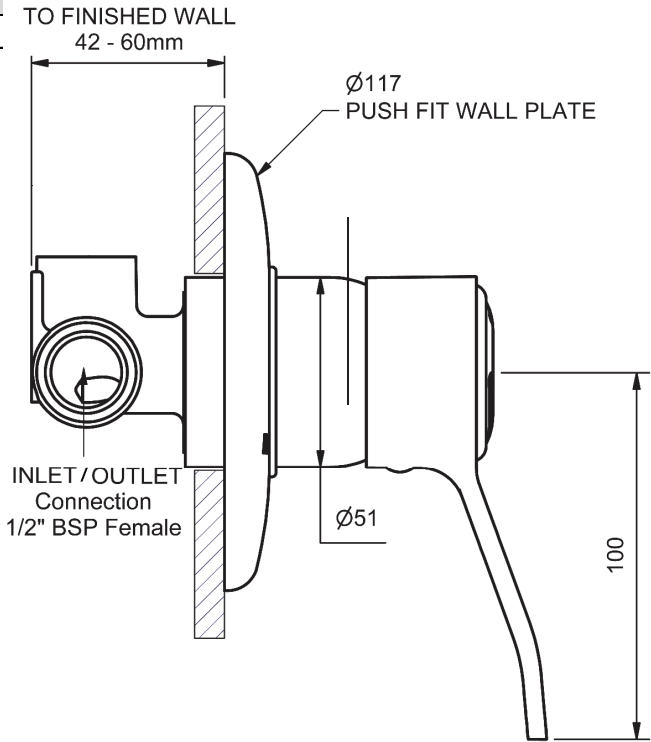

CHROME

MYUNA WALL MIXERS

WALL MIXER

MODEL	FINISH	RRP INC GST
CHROME LSM	CP	$167.37