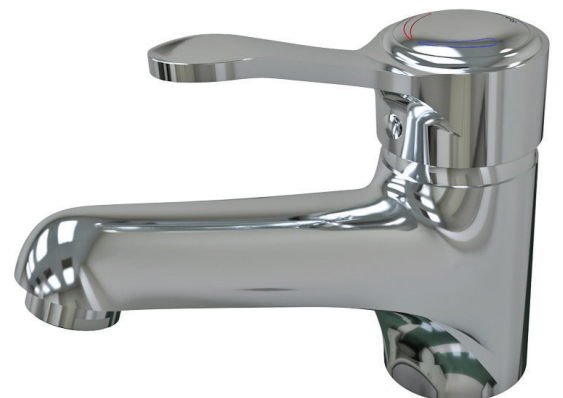

CHROME

MYUNA SINK MIXERS

SINK MIXER

220mm SWIVEL SPOUT

4 STAR WELS - 7.5 LPM

MODEL	FINISH	RRP INC GST
LSSM	CP	\$167.37

CHROME

SINK MIXER

165mm SWIVEL SPOUT

4 STAR WELS - 7.5 LPM

MODEL	FINISH	RRP INC GST
LSSMS	CP	\$167.37

CHROME

VEGE SPRAY SINK MIXER

200mm SWIVEL PULL OUT SPRAY

4 STAR WELS - 7.5 LPM

MODEL	FINISH	RRP INC GST
LSSMV	CP	\$250.99

CHROME

MYUNA BASIN MIXERS

BASIN MIXER				
125mm SWIVEL SPOUT				
4 STAR WELS - 7.5 LPM	MODEL	FINISH	RRP	INC GST
CHROME	LBSM	CP	\$167.37	

BASIN MIXER				
125mm SWIVEL SPOUT				
6 STAR WELS - 4.5 LPM	MODEL	FINISH	RRP	INC GST
CHROME	LBSM6	CP	\$167.37	

CAST BASIN MIXER				
130mm FIXED SPOUT				
4 STAR WELS - 7.5 LPM	MODEL	FINISH	RRP	INC GST
CHROME	LBSMC	CP	\$167.37	

CAST BASIN MIXER				
130mm FIXED SPOUT				
6 STAR WELS - 4.5 LPM	MODEL	FINISH	RRP	INC GST
CHROME	LBSMC6	CP	\$167.37	