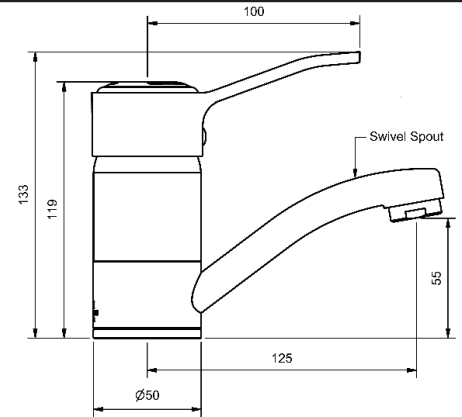

165mm SWIVEL SPOUT

4 STAR WELS - 7.5 LPM

MODEL	FINISH	RRP INC GST
LSSMS	CP	\$167.37

CHROME

VEGE SPRAY SINK MIXER

200mm SWIVEL PULL OUT SPRAY

4 STAR WELS - 7.5 LPM

MODEL	FINISH	RRP INC GST
LSSMV	CP	\$250.99

CHROME

MYUNA BASIN MIXERS

BASIN MIXER				
125mm SWIVEL SPOUT				
4 STAR WELS - 7.5 LPM	MODEL	FINISH	RRP	INC GST
CHROME	LBSM	CP	\$167.37	

BASIN MIXER				
125mm SWIVEL SPOUT				
6 STAR WELS - 4.5 LPM	MODEL	FINISH	RRP	INC GST
CHROME	LBSM6	CP	\$167.37	

CAST BASIN MIXER				
130mm FIXED SPOUT				
4 STAR WELS - 7.5 LPM	MODEL	FINISH	RRP	INC GST
CHROME	LBSMC	CP	\$167.37	

CAST BASIN MIXER				
130mm FIXED SPOUT				
6 STAR WELS - 4.5 LPM	MODEL	FINISH	RRP	INC GST
CHROME	LBSMC6	CP	\$167.37	