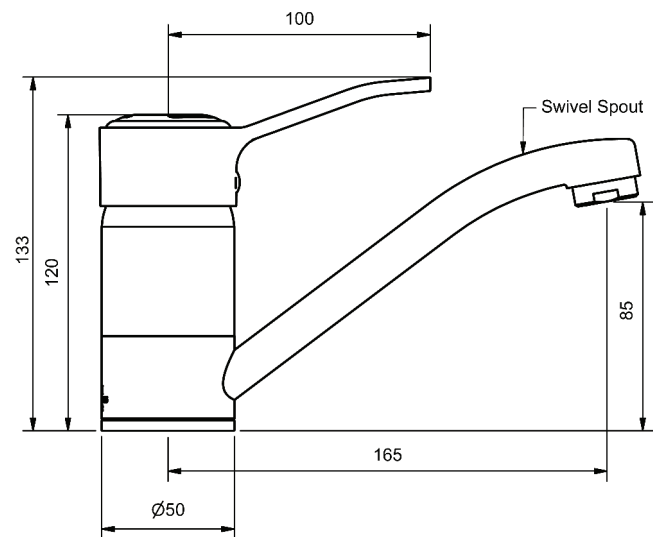

CHROME

MYUNA SINK MIXERS

SINK MIXER

220mm SWIVEL SPOUT

4 STAR WELS - 7.5 LPM

MODEL	FINISH	RRP INC GST
LSSM	CP	\$167.37

CHROME

SINK MIXER

165mm SWIVEL SPOUT

4 STAR WELS - 7.5 LPM

MODEL	FINISH	RRP INC GST
LSSMS	CP	\$167.37

CHROME

VEGE SPRAY SINK MIXER

200mm SWIVEL PULL OUT SPRAY

4 STAR WELS - 7.5 LPM

MODEL	FINISH	RRP INC GST
LSSMV	CP	\$250.99