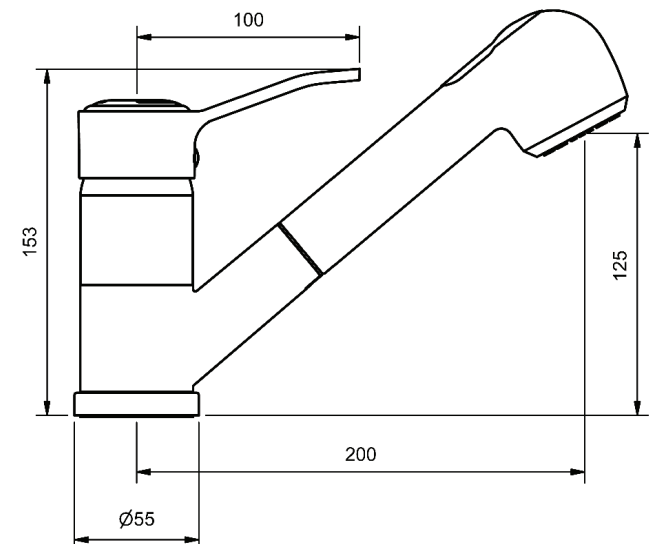

165mm SWIVEL SPOUT

4 STAR WELS - 7.5 LPM

MODEL	FINISH	RRP INC GST
LSSMS	CP	\$167.37

CHROME

VEGE SPRAY SINK MIXER

200mm SWIVEL PULL OUT SPRAY

4 STAR WELS - 7.5 LPM

MODEL	FINISH	RRP INC GST
LSSMV	CP	\$250.99

CHROME

MYUNA BASIN MIXERS

BASIN MIXER				
125mm SWIVEL SPOUT				
4 STAR WELS - 7.5 LPM	MODEL	FINISH	RRP	INC GST
CHROME	LBSM	CP	\$167.37	

BASIN MIXER				
125mm SWIVEL SPOUT				
6 STAR WELS - 4.5 LPM	MODEL	FINISH	RRP	INC GST
CHROME	LBSM6	CP	\$167.37	