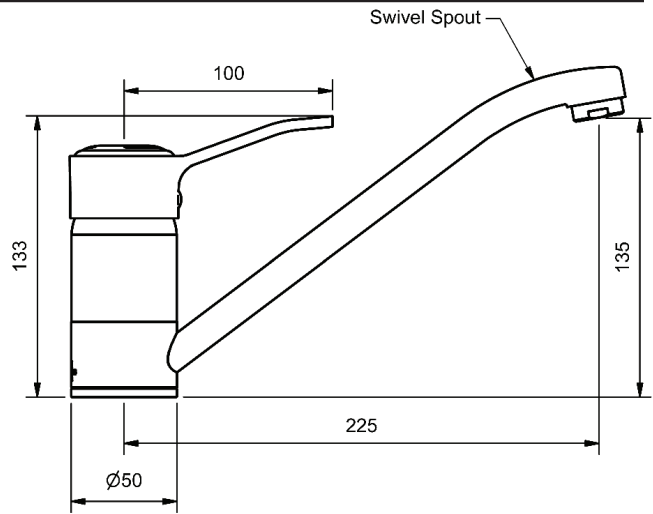

CHROME

MYUNA SINK MIXERS

SINK MIXER

220mm SWIVEL SPOUT

4 STAR WELS - 7.5 LPM

MODEL	FINISH	RRP INC GST
LSSM	CP	\$167.37

CHROME

SINK MIXER

165mm SWIVEL SPOUT

4 STAR WELS - 7.5 LPM

MODEL	FINISH	RRP INC GST
LSSMS	CP	\$167.37

CHROME

VEGE SPRAY SINK MIXER

200mm SWIVEL PULL OUT SPRAY

4 STAR WELS - 7.5 LPM

MODEL	FINISH	RRP INC GST
LSSMV	CP	\$250.99