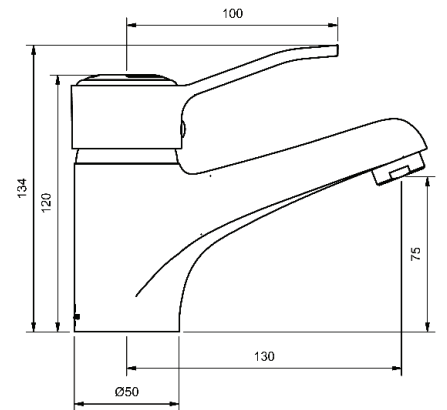

CHROME

MYUNA BASIN MIXERS

BASIN MIXER				
125mm SWIVEL SPOUT				
4 STAR WELS - 7.5 LPM	MODEL	FINISH	RRP	INC GST
CHROME	LBSM	CP	\$167.37	

BASIN MIXER				
125mm SWIVEL SPOUT				
6 STAR WELS - 4.5 LPM	MODEL	FINISH	RRP	INC GST
CHROME	LBSM6	CP	\$167.37	

CAST BASIN MIXER				
130mm FIXED SPOUT				
4 STAR WELS - 7.5 LPM	MODEL	FINISH	RRP	INC GST
CHROME	LBSMC	CP	\$167.37	

CAST BASIN MIXER				
130mm FIXED SPOUT				
6 STAR WELS - 4.5 LPM	MODEL	FINISH	RRP	INC GST
CHROME	LBSMC6	CP	\$167.37	