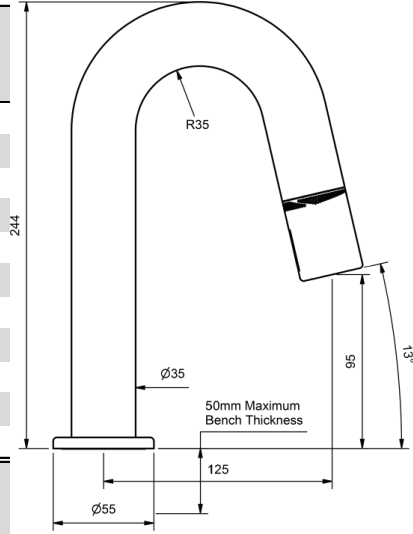

MAX TALL HOB MIXERS

PROGRESSIVE TALL HOB BASIN OUTLET

FIXED

3 STAR WELS - 9.0 LPM	MODEL	FINISH	RRP INC GST
CHROME	MBSMT	CP	\$724.08
BRUSHED CHROME	MBSMT	BC	\$840.75
BRUSHED NICKEL	MBSMT	BN	\$840.75
SATIN CHROME	MBSMT	SC	\$808.56
BRUSHED BLACK SAPPHIRE	MBSMT	BBS	\$840.75
GUNMETAL	MBSMT	GM	\$808.56
MATT BLACK	MBSMT	MB	\$808.56
MATT WHITE & CHROME	MBSMT	MWC	\$837.45
WHITE & CHROME	MBSMT	WHC	\$837.45
GOLD	MBSMT	GP	\$1,104.48
BRUSHED GOLD	MBSMT	BG	\$1,140.71