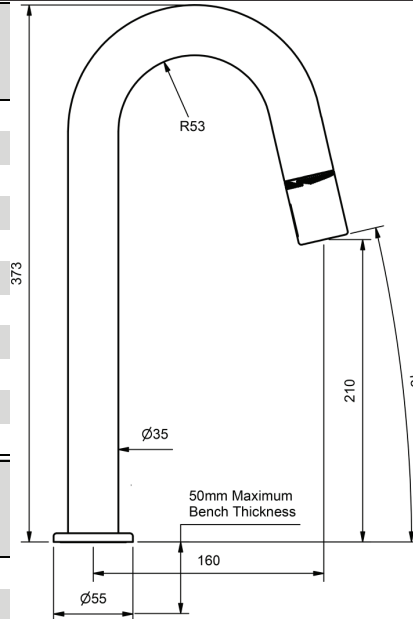

PROGRESSIVE TALL HOB BATH OUTLET

FIXED

MODEL	FINISH	RRP INC GST	
CHROME	MBSHT	CP	$724.08
BRUSHED CHROME	MBSHT	BC	$840.75
BRUSHED NICKEL	MBSHT	BN	$840.75
SATIN CHROME	MBSHT	SC	$808.56
BRUSHED BLACK SAPPHIRE	MBSHT	BBS	$840.75
GUNMETAL	MBSHT	GM	$808.56
MATT BLACK	MBSHT	MB	$808.56
MATT WHITE & CHROME	MBSHT	MWC	$837.45
WHITE & CHROME	MBSHT	WHC	$837.45
GOLD	MBSHT	GP	$1,104.48
BRUSHED GOLD	MBSHT	BG	$1,140.71