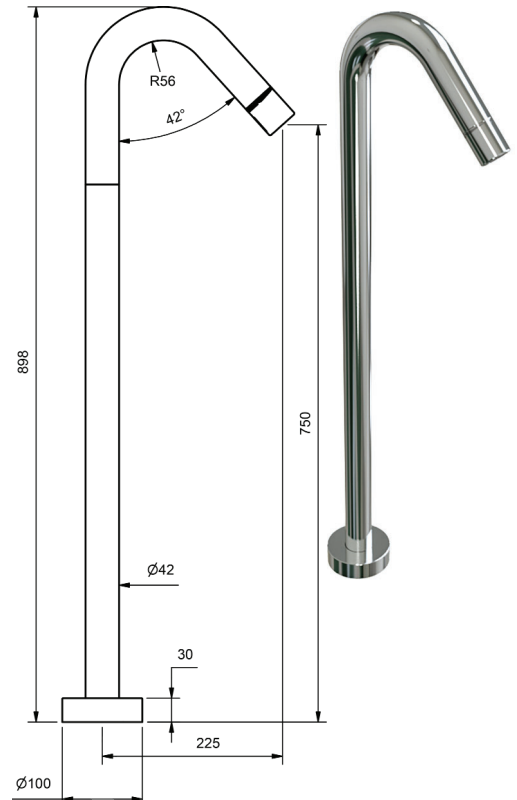

MAX PROGRESSIVE MIXERS

MODEL CODE + FINISH CODE = ITEM CODE

RAM
TAPWARE

MAX FLOOR MOUNT MIXERS

PROGRESSIVE FLOOR MOUNT BASIN OUTLET

FIXED

3 STAR WELS - 9.0 LPM

	MODEL	FINISH	RRP INC GST
CHROME	MFBM	CP	$1,045.78
BRUSHED CHROME	MFBM	BC	$1,198.89
BRUSHED NICKEL	MFBM	BN	$1,198.89
SATIN CHROME	MFBM	SC	$1,165.73
BRUSHED BLACK SAPPHIRE	MFBM	BBS	$1,198.89
GUNMETAL	MFBM	GM	$1,165.73
MATT BLACK	MFBM	MB	$1,165.73
MATT WHITE & CHROME	MFBM	MWC	$1,159.14
WHITE & CHROME	MFBM	WHC	$1,159.14
GOLD	MFBM	GP	$1,814.21
BRUSHED GOLD	MFBM	BG	$1,851.53

Base including pipe connections supplied.
Includes cover and test plugs.

PROGRESSIVE FLOOR MOUNT BATH OUTLET

FIXED

	MODEL	FINISH	RRP INC GST
CHROME	MFMBM	CP	$1,045.78
BRUSHED CHROME	MFMBM	BC	$1,198.89
BRUSHED NICKEL	MFMBM	BN	$1,198.89
SATIN CHROME	MFMBM	SC	$1,165.73
BRUSHED BLACK SAPPHIRE	MFMBM	BBS	$1,198.89
GUNMETAL	MFMBM	GM	$1,165.73
MATT BLACK	MFMBM	MB	$1,165.73
MATT WHITE & CHROME	MFMBM	MWC	$1,159.14
WHITE & CHROME	MFMBM	WHC	$1,159.14
GOLD	MFMBM	GP	$1,814.21
BRUSHED GOLD	MFMBM	BG	$1,851.53