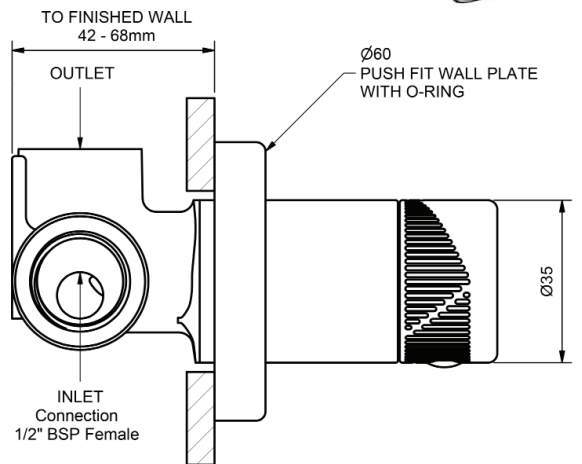

PROGRESSIVE WALL MIXER

MODEL	FINISH	RRP INC GST
CHROME	MSHM	CP $328.52
BRUSHED CHROME	MSHM	BC $411.17
BRUSHED NICKEL	MSHM	BN $411.17
SATIN CHROME	MSHM	SC $379.11
BRUSHED BLACK SAPPHIRE	MSHM	BBS $411.17
GUNMETAL	MSHM	GM $379.11
MATT BLACK	MSHM	MB $379.11
MATT WHITE & CHROME	MSHM	MWC $441.89
WHITE & CHROME	MSHM	WHC $441.89
GOLD	MSHM	GP $549.01
BRUSHED GOLD	MSHM	BG $585.11