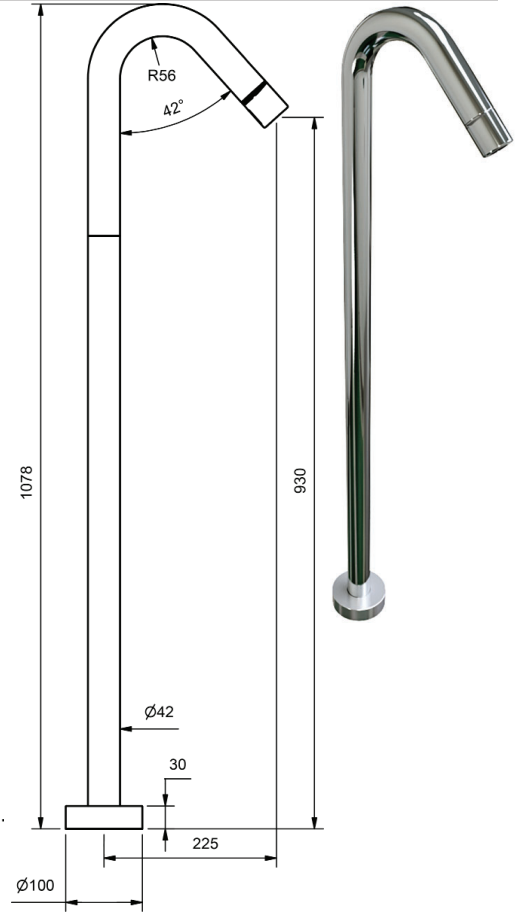

MAX PROGRESSIVE MIXERS

MODEL CODE + FINISH CODE = ITEM CODE

RAM
TAPWARE

MAX FLOOR MOUNT MIXERS

PROGRESSIVE FLOOR MOUNT BASIN OUTLET

FIXED

3 STAR WELS - 9.0 LPM

	MODEL	FINISH	RRP INC GST
CHROME	MFBM	CP	\$1,045.78
BRUSHED CHROME	MFBM	BC	\$1,198.89
BRUSHED NICKEL	MFBM	BN	\$1,198.89
SATIN CHROME	MFBM	SC	\$1,165.73
BRUSHED BLACK SAPPHIRE	MFBM	BBS	\$1,198.89
GUNMETAL	MFBM	GM	\$1,165.73
MATT BLACK	MFBM	MB	\$1,165.73
MATT WHITE & CHROME	MFBM	MWC	\$1,159.14
WHITE & CHROME	MFBM	WHC	\$1,159.14
GOLD	MFBM	GP	\$1,814.21
BRUSHED GOLD	MFBM	BG	\$1,851.53