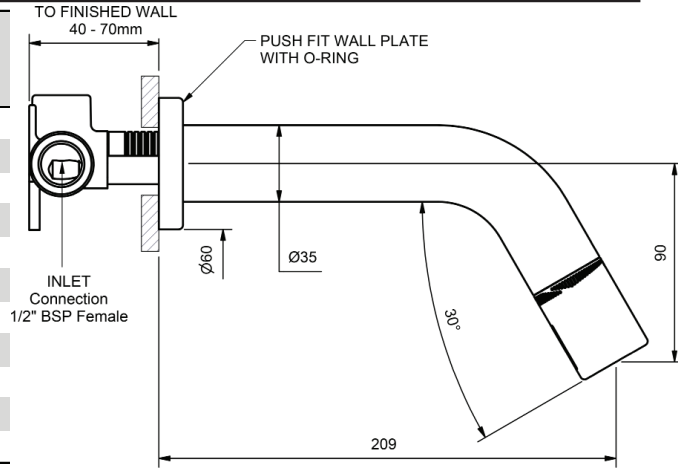

MAX WALL MOUNT MIXERS

PROGRESSIVE WALL MOUNT BASIN OUTLET

3 STAR WELS - 9.0 LPM	MODEL	FINISH	RRP INC GST
CHROME	MWMBSM	CP	$535.14
BRUSHED CHROME	MWMBSM	BC	$627.54
BRUSHED NICKEL	MWMBSM	BN	$627.54
SATIN CHROME	MWMBSM	SC	$596.33
BRUSHED BLACK SAPPHIRE	MWMBSM	BBS	$627.54
GUNMETAL	MWMBSM	GM	$596.33
MATT BLACK	MWMBSM	MB	$596.33
MATT WHITE & CHROME	MWMBSM	MWC	$648.51
WHITE & CHROME	MWMBSM	WHC	$648.51
GOLD	MWMBSM	GP	$825.44
BRUSHED GOLD	MWMBSM	BG	$860.57