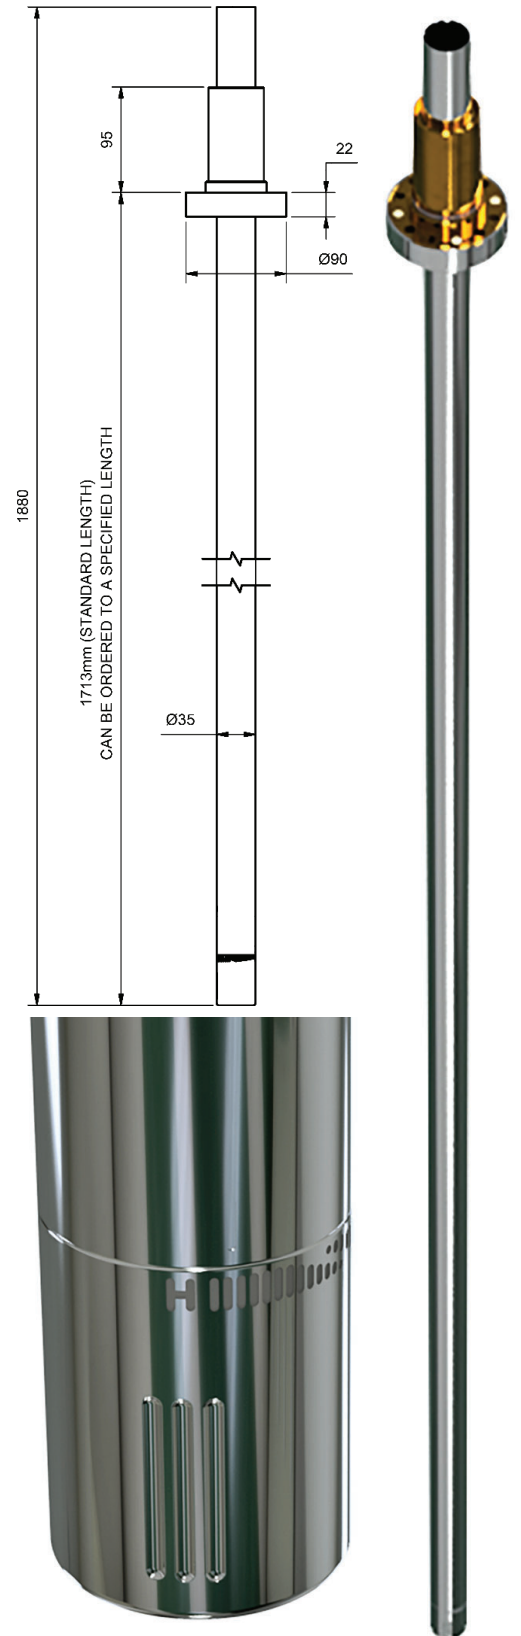

Base including pipe connections supplied.
Includes cover and test plugs.