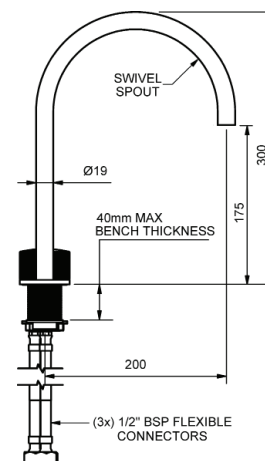

PROGRESSIVE HOB SINK SET GOOSENECK

180° PROGRESSIVE WITH GOOSENECK SPOUT

4 STAR WELS - 7.5 LPM	MODEL	FINISH	RRP INC GST
CHROME	FLHMSSP	CP	$592.41
BRUSHED CHROME	FLHMSSP	BC	$746.21
BRUSHED NICKEL	FLHMSSP	BN	$746.21
SATIN CHROME	FLHMSSP	SC	$700.64
BRUSHED BLACK SAPPHIRE	FLHMSSP	BBS	$746.21
GUNMETAL	FLHMSSP	GM	$700.64
MATT BLACK	FLHMSSP	MB	$700.64
GOLD	FLHMSSP	GP	$825.96
BRUSHED GOLD	FLHMSSP	BG	$871.53