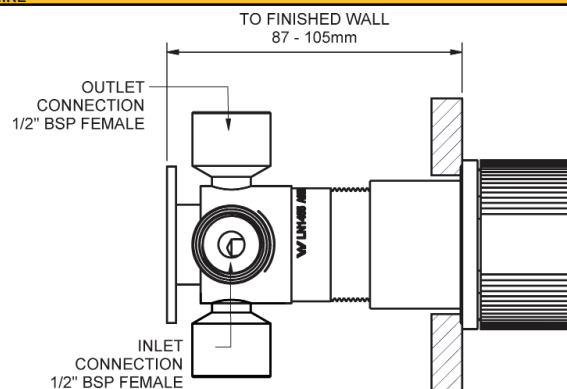

FLUTE WALL MIXER AND OUTLET SETS

PROGRESSIVE WALL BASIN SET				
180° PROGRESSIVE WITH 200MM SPOUT				
4 STAR WELS - 7.5 LPM	MODEL	FINISH	RRP	INC GST
CHROME	FLWMSPQ4	CP	$546.84	
BRUSHED CHROME	FLWMSPQ4	BC	$700.64	
BRUSHED NICKEL	FLWMSPQ4	BN	$700.64	
SATIN CHROME	FLWMSPQ4	SC	$655.07	
BRUSHED BLACK SAPPHIRE	FLWMSPQ4	BBS	$700.64	
GUNMETAL	FLWMSPQ4	GM	$655.07	
MATT BLACK	FLWMSPQ4	MB	$655.07	
GOLD	FLWMSPQ4	GP	$780.39	
BRUSHED GOLD	FLWMSPQ4	BG	$825.96