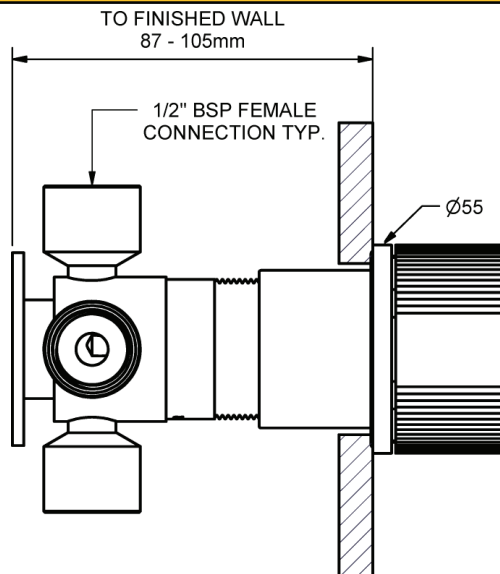

GUNMETAL

MATT BLACK

GOLD

BRUSHED GOLD

THREE WAY DIVERTER 120° THREE POSITION

	MODEL	FINISH	RRP INC GST
CHROME	FLD3	CP	\$427.22
BRUSHED CHROME	FLD3	BC	\$495.58
BRUSHED NICKEL	FLD3	BN	\$495.58
SATIN CHROME	FLD3	SC	\$478.49
BRUSHED BLACK SAPPHIRE	FLD3	BBS	\$495.58
GUNMETAL	FLD3	GM	\$478.49
MATT BLACK	FLD3	MB	\$478.49
GOLD	FLD3	GP	\$535.45
BRUSHED GOLD	FLD3	BG	\$552.54