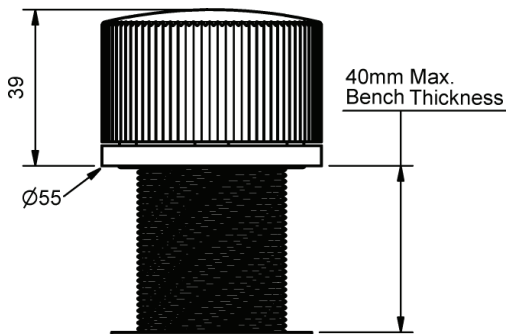

FLUTE HOB MIXERS

PROGRESSIVE HOB MIXER

180° PROGRESSIVE

	MODEL	FINISH	RRP INC GST
CHROME	FLHM	CP	$427.22
BRUSHED CHROME	FLHM	BC	$495.58
BRUSHED NICKEL	FLHM	BN	$495.58
SATIN CHROME	FLHM	SC	$478.49
BRUSHED BLACK SAPPHIRE	FLHM	BBS	$495.58
GUNMETAL	FLHM	GM	$478.49
MATT BLACK	FLHM	MB	$478.49
GOLD	FLHM	GP	$535.45
BRUSHED GOLD	FLHM	BG	$552.54