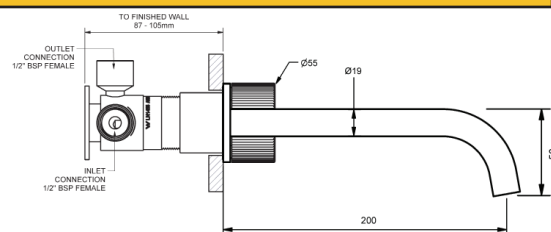

PROGRESSIVE WALL BASIN SET				
180° PROGRESSIVE WITH 200MM SPOUT				
6 STAR WELS - 4.5 LPM	MODEL	FINISH	RRP	INC GST
CHROME	FLWMSPQ6	CP	$546.84	
BRUSHED CHROME	FLWMSPQ6	BC	$700.64	
BRUSHED NICKEL	FLWMSPQ6	BN	$700.64	
SATIN CHROME	FLWMSPQ6	SC	$655.07	
BRUSHED BLACK SAPPHIRE	FLWMSPQ6	BBS	$700.64	
GUNMETAL	FLWMSPQ6	GM	$655.07	
MATT BLACK	FLWMSPQ6	MB	$655.07	
GOLD	FLWMSPQ6	GP	$780.39	
BRUSHED GOLD	FLWMSPQ6	BG	$825.96