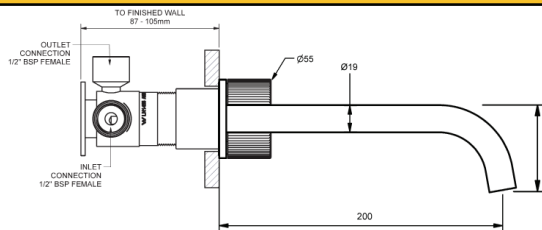

GUNMETAL

MATT BLACK

GOLD

BRUSHED GOLD

PROGRESSIVE WALL BATH SET

180° PROGRESSIVE WITH 200MM SPOUT

	MODEL	FINISH	RRP INC GST
CHROME	FLWMSPQ	CP	\$541.15
BRUSHED CHROME	FLWMSPQ	BC	\$694.94
BRUSHED NICKEL	FLWMSPQ	BN	\$694.94
SATIN CHROME	FLWMSPQ	SC	\$649.37
BRUSHED BLACK SAPPHIRE	FLWMSPQ	BBS	\$694.94
GUNMETAL	FLWMSPQ	GM	\$649.37
MATT BLACK	FLWMSPQ	MB	\$649.37
GOLD	FLWMSPQ	GP	\$774.69
BRUSHED GOLD	FLWMSPQ	BG	\$820.26