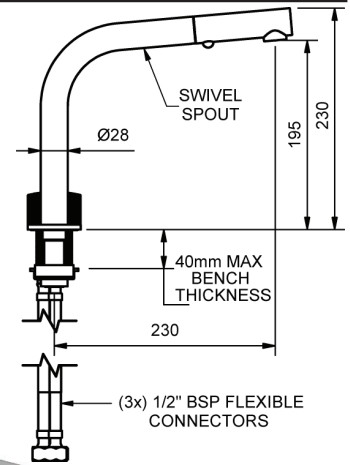

BRUSHED GOLD

FLUTE PULL OUT SPRAY SET

PROGRESSIVE HOB PULL OUT SPRAY SET

180° PROGRESSIVE WITH PULLOUT SPRAY RIGHT ANGLE SPOUT

4 STAR WELS - 7.5 LPM

	MODEL	FINISH	RRP INC GST
CHROME	FLHMPOQ	CP	\$854.44
BRUSHED CHROME	FLHMPOQ	BC	\$1,008.24
BRUSHED NICKEL	FLHMPOQ	BN	\$1,008.24
SATIN CHROME	FLHMPOQ	SC	\$962.67
BRUSHED BLACK SAPPHIRE	FLHMPOQ	BBS	\$1,008.24
GUNMETAL	FLHMPOQ	GM	\$962.67
MATT BLACK	FLHMPOQ	MB	\$962.67
GOLD	FLHMPOQ	GP	\$1,087.99
BRUSHED GOLD	FLHMPOQ	BG	\$1,133.56