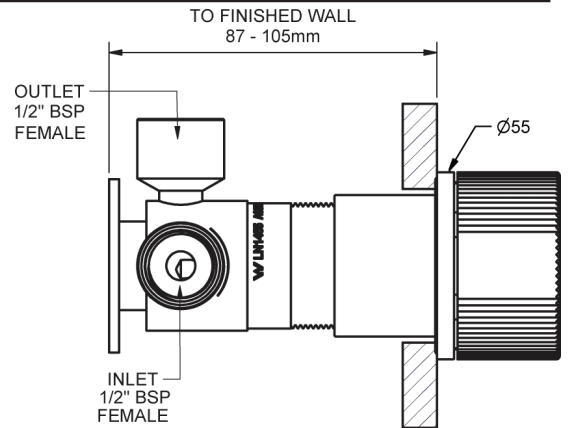

FLUTE DIVERTERS

TWO WAY DIVERTER				
180° TWO POSITION				
	MODEL	FINISH	RRP	INC GST
CHROME	FLD2	CP	\$427.22	
BRUSHED CHROME	FLD2	BC	\$495.58	
BRUSHED NICKEL	FLD2	BN	\$495.58	
SATIN CHROME	FLD2	SC	\$478.49	
BRUSHED BLACK SAPPHIRE	FLD2	BBS	\$495.58	
GUNMETAL	FLD2	GM	\$478.49	
MATT BLACK	FLD2	MB	\$478.49	
GOLD	FLD2	GP	\$535.45	
BRUSHED GOLD	FLD2	BG	\$552.54	