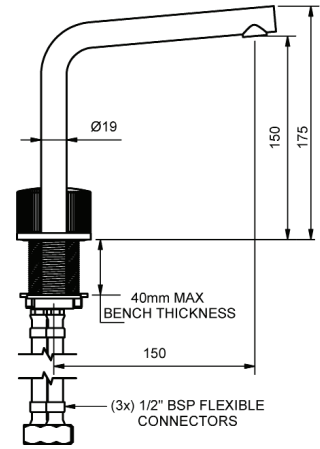

FLUTE HOB MIXER AND OUTLET SETS

180° PROGRESSIVE WITH RIGHT ANGLE SPOUT

4 STAR WELS - 7.5 LPM	MODEL	FINISH	RRP INC GST
CHROME	FLHMBSPQ	CP	$563.93
BRUSHED CHROME	FLHMBSPQ	BC	$717.73
BRUSHED NICKEL	FLHMBSPQ	BN	$717.73
SATIN CHROME	FLHMBSPQ	SC	$672.16
BRUSHED BLACK SAPPHIRE	FLHMBSPQ	BBS	$717.73
GUNMETAL	FLHMBSPQ	GM	$672.16
MATT BLACK	FLHMBSPQ	MB	$672.16
GOLD	FLHMBSPQ	GP	$797.48
BRUSHED GOLD	FLHMBSPQ	BG	$843.05

PROGRESSIVE HOB BASIN SET RIGHT ANGLE

180° PROGRESSIVE WITH RIGHT ANGLE SPOUT	MODEL	FINISH	RRP INC GST
6 STAR WELS - 4.5 LPM			
CHROME	FLHMBSPQ6	CP	$563.93
BRUSHED CHROME	FLHMBSPQ6	BC	$717.73
BRUSHED NICKEL	FLHMBSPQ6	BN	$717.73
SATIN CHROME	FLHMBSPQ6	SC	$672.16
BRUSHED BLACK SAPPHIRE	FLHMBSPQ6	BBS	$717.73
GUNMETAL	FLHMBSPQ6	GM	$672.16
MATT BLACK	FLHMBSPQ6	MB	$672.16
GOLD	FLHMBSPQ6	GP	$797.48

180° PROGRESSIVE WITH GOOSENECK SPOUT

4 STAR WELS - 7.5 LPM	MODEL	FINISH	RRP INC GST
CHROME	FLHMBSP	CP	$563.93
BRUSHED CHROME	FLHMBSP	BC	$717.73
BRUSHED NICKEL	FLHMBSP	BN	$717.73
SATIN CHROME	FLHMBSP	SC	$672.16
BRUSHED BLACK SAPPHIRE	FLHMBSP	BBS	$717.73
GUNMETAL	FLHMBSP	GM	$672.16
MATT BLACK	FLHMBSP	MB	$672.16
GOLD	FLHMBSP	GP	$797.48
BRUSHED GOLD	FLHMBSP	BG	$843.05

PROGRESSIVE HOB BASIN SET GOOSENECK

180° PROGRESSIVE WITH GOOSENECK SPOUT	MODEL	FINISH	RRP INC GST
6 STAR WELS - 4.5 LPM			
CHROME	FLHMBSP6	CP	$563.93
BRUSHED CHROME	FLHMBSP6	BC	$717.73
BRUSHED NICKEL	FLHMBSP6	BN	$717.73
SATIN CHROME	FLHMBSP6	SC	$672.16
BRUSHED BLACK SAPPHIRE	FLHMBSP6	BBS	$717.73
GUNMETAL	FLHMBSP6	GM	$672.16
MATT BLACK	FLHMBSP6	MB	$672.16
GOLD	FLHMBSP6	GP	$797.48