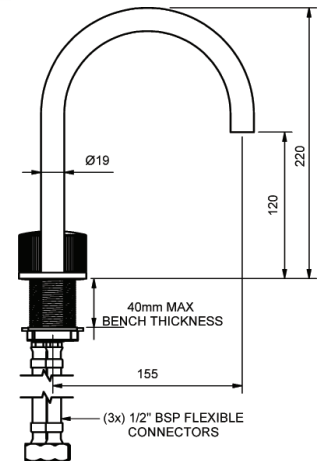

FLUTE HOB MIXER AND OUTLET SETS

180° PROGRESSIVE WITH RIGHT ANGLE SPOUT

4 STAR WELS - 7.5 LPM	MODEL	FINISH	RRP INC GST
CHROME	FLHMBSPQ	CP	$563.93
BRUSHED CHROME	FLHMBSPQ	BC	$717.73
BRUSHED NICKEL	FLHMBSPQ	BN	$717.73
SATIN CHROME	FLHMBSPQ	SC	$672.16
BRUSHED BLACK SAPPHIRE	FLHMBSPQ	BBS	$717.73
GUNMETAL	FLHMBSPQ	GM	$672.16
MATT BLACK	FLHMBSPQ	MB	$672.16
GOLD	FLHMBSPQ	GP	$797.48
BRUSHED GOLD	FLHMBSPQ	BG	$843.05

PROGRESSIVE HOB BASIN SET RIGHT ANGLE

180° PROGRESSIVE WITH RIGHT ANGLE SPOUT	MODEL	FINISH	RRP INC GST
6 STAR WELS - 4.5 LPM			
CHROME	FLHMBSPQ6	CP	$563.93
BRUSHED CHROME	FLHMBSPQ6	BC	$717.73
BRUSHED NICKEL	FLHMBSPQ6	BN	$717.73
SATIN CHROME	FLHMBSPQ6	SC	$672.16
BRUSHED BLACK SAPPHIRE	FLHMBSPQ6	BBS	$717.73
GUNMETAL	FLHMBSPQ6	GM	$672.16
MATT BLACK	FLHMBSPQ6	MB	$672.16
GOLD	FLHMBSPQ6	GP	$797.48

180° PROGRESSIVE WITH GOOSENECK SPOUT

4 STAR WELS - 7.5 LPM	MODEL	FINISH	RRP INC GST
CHROME	FLHMBSP	CP	$563.93
BRUSHED CHROME	FLHMBSP	BC	$717.73
BRUSHED NICKEL	FLHMBSP	BN	$717.73
SATIN CHROME	FLHMBSP	SC	$672.16
BRUSHED BLACK SAPPHIRE	FLHMBSP	BBS	$717.73
GUNMETAL	FLHMBSP	GM	$672.16
MATT BLACK	FLHMBSP	MB	$672.16
GOLD	FLHMBSP	GP	$797.48
BRUSHED GOLD	FLHMBSP	BG	$843.05

PROGRESSIVE HOB BASIN SET GOOSENECK

180° PROGRESSIVE WITH GOOSENECK SPOUT	MODEL	FINISH	RRP INC GST
6 STAR WELS - 4.5 LPM			
CHROME	FLHMBSP6	CP	$563.93
BRUSHED CHROME	FLHMBSP6	BC	$717.73
BRUSHED NICKEL	FLHMBSP6	BN	$717.73
SATIN CHROME	FLHMBSP6	SC	$672.16
BRUSHED BLACK SAPPHIRE	FLHMBSP6	BBS	$717.73
GUNMETAL	FLHMBSP6	GM	$672.16
MATT BLACK	FLHMBSP6	MB	$672.16
GOLD	FLHMBSP6	GP	$797.48