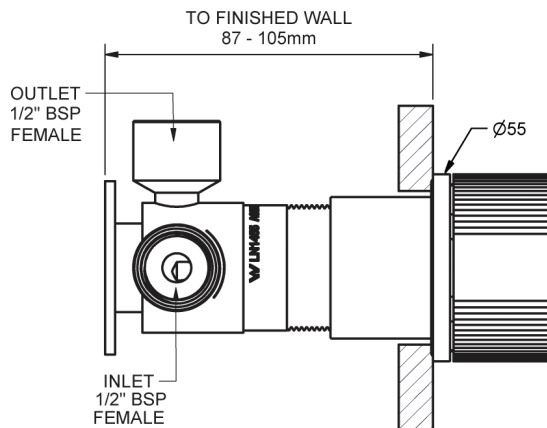

FLUTE WALL MIXER AND DIVERTER SETS

PROGRESSIVE WALL MIXER AND 2 WAY DIVERTER

180° PROGRESSIVE MIXER AND 180° 2 POSITION DIVERTER

	MODEL	FINISH	RRP INC GST
CHROME	FLWMD2	CP	$854.44
BRUSHED CHROME	FLWMD2	BC	$991.15
BRUSHED NICKEL	FLWMD2	BN	$991.15
SATIN CHROME	FLWMD2	SC	$956.97
BRUSHED BLACK SAPPHIRE	FLWMD2	BBS	$991.15
GUNMETAL	FLWMD2	GM	$956.97
MATT BLACK	FLWMD2	MB	$956.97
GOLD	FLWMD2	GP	$1,070.90
BRUSHED GOLD	FLWMD2	BG	$1,105.07