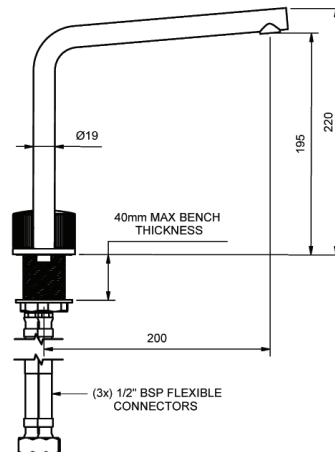

PROGRESSIVE HOB SINK SET GOOSENECK

180° PROGRESSIVE WITH GOOSENECK SPOUT

4 STAR WELS - 7.5 LPM	MODEL	FINISH	RRP INC GST
CHROME	FLHMSSP	CP	\$592.41
BRUSHED CHROME	FLHMSSP	BC	\$746.21
BRUSHED NICKEL	FLHMSSP	BN	\$746.21
SATIN CHROME	FLHMSSP	SC	\$700.64
BRUSHED BLACK SAPPHIRE	FLHMSSP	BBS	\$746.21
GUNMETAL	FLHMSSP	GM	\$700.64
MATT BLACK	FLHMSSP	MB	\$700.64
GOLD	FLHMSSP	GP	\$825.96
BRUSHED GOLD	FLHMSSP	BG	\$871.53