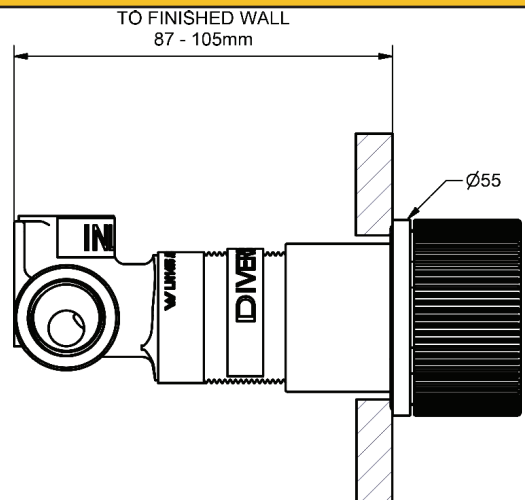

FLUTE DIVERTERS

TWO WAY DIVERTER				
180° TWO POSITION				
	MODEL	FINISH	RRP	INC GST
CHROME	FLD2	CP	\$427.22	
BRUSHED CHROME	FLD2	BC	\$495.58	
BRUSHED NICKEL	FLD2	BN	\$495.58	
SATIN CHROME	FLD2	SC	\$478.49	
BRUSHED BLACK SAPPHIRE	FLD2	BBS	\$495.58	
GUNMETAL	FLD2	GM	\$478.49	
MATT BLACK	FLD2	MB	\$478.49	
GOLD	FLD2	GP	\$535.45	
BRUSHED GOLD	FLD2	BG	\$552.54	