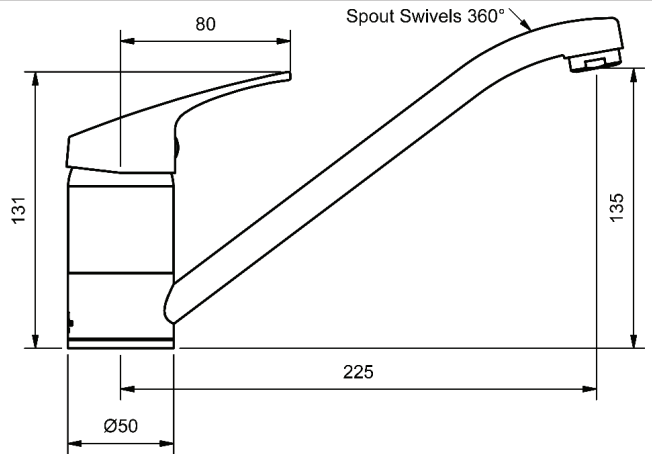

CHROME

**FIESTA 40MM SINK MIXERS**

SINK MIXER				
220mm SWIVEL SPOUT				
4 STAR WELS - 7.5 LPM				
	MODEL	FINISH	RRP	INC GST
CHROME	FISLSSM40	CP	\$93.81	

SINK MIXER				
165mm SWIVEL SPOUT				
4 STAR WELS - 7.5 LPM				
	MODEL	FINISH	RRP	INC GST
CHROME	FISLSSMS40	CP	\$93.81	

**FIESTA 40MM BASIN MIXERS**

BASIN MIXER				
125mm SWIVEL SPOUT				
4 STAR WELS - 7.5 LPM				
	MODEL	FINISH	RRP	INC GST
CHROME	FISLBSM40	CP	\$93.81	

BASIN MIXER				
125mm SWIVEL SPOUT				
6 STAR WELS - 4.5 LPM				
	MODEL	FINISH	RRP	INC GST
CHROME	FISLBSM406	CP	\$93.81	

# FIESTA 40

MODEL CODE + FINISH CODE = ITEM CODE

CHROME

CAST BASIN MIXER			
105mm FIXED SPOUT			
4 STAR WELS - 7.5 LPM	MODEL	FINISH	RRP INC GST
CHROME	FISLBPMC40	CP	\$93.81

CAST BASIN MIXER			
105mm FIXED SPOUT			
6 STAR WELS - 4.5 LPM	MODEL	FINISH	RRP INC GST
CHROME	FISLBPMC406	CP	\$93.81