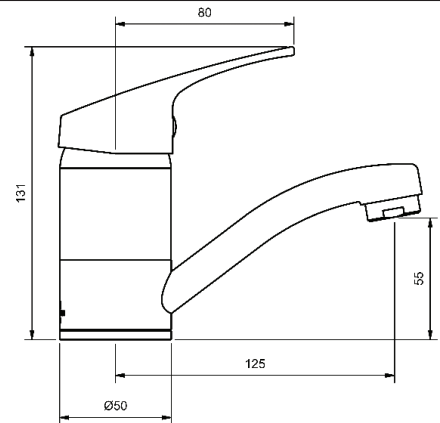

CHROME

**FIESTA 40MM SINK MIXERS**

SINK MIXER				
220mm SWIVEL SPOUT				
4 STAR WELS - 7.5 LPM				
	MODEL	FINISH	RRP	INC GST
CHROME	FISLSSM40	CP	\$93.81	

SINK MIXER				
165mm SWIVEL SPOUT				
4 STAR WELS - 7.5 LPM				
	MODEL	FINISH	RRP	INC GST
CHROME	FISLSSMS40	CP	\$93.81	

**FIESTA 40MM BASIN MIXERS**

BASIN MIXER				
125mm SWIVEL SPOUT				
4 STAR WELS - 7.5 LPM				
	MODEL	FINISH	RRP	INC GST
CHROME	FISLBSM40	CP	\$93.81	

BASIN MIXER				
125mm SWIVEL SPOUT				
6 STAR WELS - 4.5 LPM				
	MODEL	FINISH	RRP	INC GST
CHROME	FISLBSM406	CP	\$93.81	

# FIESTA 40

MODEL CODE + FINISH CODE = ITEM CODE

CHROME

CAST BASIN MIXER			
105mm FIXED SPOUT			
4 STAR WELS - 7.5 LPM	MODEL	FINISH	RRP INC GST
CHROME	FISLBPMC40	CP	\$93.81

CAST BASIN MIXER			
105mm FIXED SPOUT			
6 STAR WELS - 4.5 LPM	MODEL	FINISH	RRP INC GST
CHROME	FISLBPMC406	CP	\$93.81