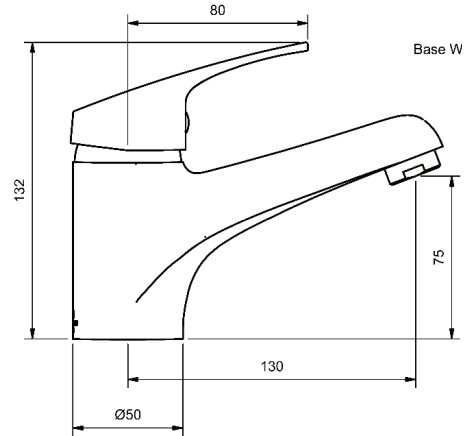

**FIESTA 40MM BASIN MIXERS**

BASIN MIXER				
125mm SWIVEL SPOUT				
4 STAR WELS - 7.5 LPM				
	MODEL	FINISH	RRP	INC GST
CHROME	FISLBSM40	CP	\$93.81	

BASIN MIXER				
125mm SWIVEL SPOUT				
6 STAR WELS - 4.5 LPM				
	MODEL	FINISH	RRP	INC GST
CHROME	FISLBSM406	CP	\$93.81	

# FIESTA 40

MODEL CODE + FINISH CODE = ITEM CODE

CHROME

CAST BASIN MIXER			
105mm FIXED SPOUT			
4 STAR WELS - 7.5 LPM	MODEL	FINISH	RRP INC GST
CHROME	FISLBPMC40	CP	\$93.81

CAST BASIN MIXER			
105mm FIXED SPOUT			
6 STAR WELS - 4.5 LPM	MODEL	FINISH	RRP INC GST
CHROME	FISLBPMC406	CP	\$93.81