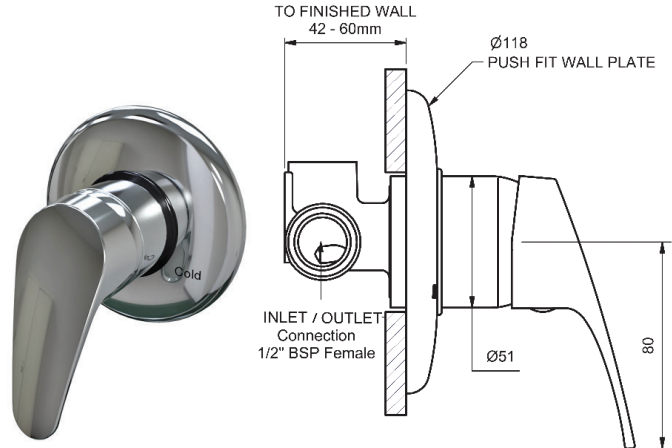

FIESTA 40MM WALL MIXERS

WALL MIXER			
MODEL	FINISH	RRP INC GST	
CHROME	FISLSM40	CP $93.81