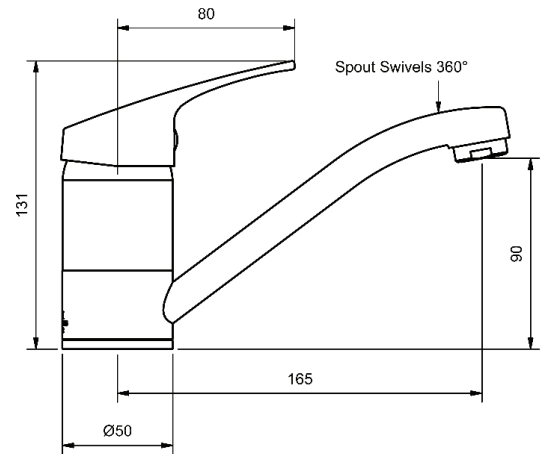

CHROME

**FIESTA 40MM SINK MIXERS**

SINK MIXER				
220mm SWIVEL SPOUT				
4 STAR WELS - 7.5 LPM				
	MODEL	FINISH	RRP	INC GST
CHROME	FISLSSM40	CP	\$93.81	

SINK MIXER				
165mm SWIVEL SPOUT				
4 STAR WELS - 7.5 LPM				
	MODEL	FINISH	RRP	INC GST
CHROME	FISLSSMS40	CP	\$93.81	

**FIESTA 40MM BASIN MIXERS**

BASIN MIXER				
125mm SWIVEL SPOUT				
4 STAR WELS - 7.5 LPM				
	MODEL	FINISH	RRP	INC GST
CHROME	FISLBSM40	CP	\$93.81	

BASIN MIXER				
125mm SWIVEL SPOUT				
6 STAR WELS - 4.5 LPM				
	MODEL	FINISH	RRP	INC GST
CHROME	FISLBSM406	CP	\$93.81	

# FIESTA 40

MODEL CODE + FINISH CODE = ITEM CODE

CHROME

CAST BASIN MIXER			
105mm FIXED SPOUT			
4 STAR WELS - 7.5 LPM	MODEL	FINISH	RRP INC GST
CHROME	FISLBPMC40	CP	\$93.81

CAST BASIN MIXER			
105mm FIXED SPOUT			
6 STAR WELS - 4.5 LPM	MODEL	FINISH	RRP INC GST
CHROME	FISLBPMC406	CP	\$93.81