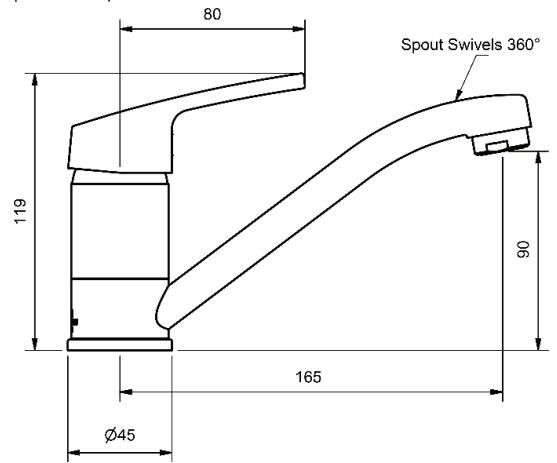

CHROME

FIESTA 35MM SINK MIXERS

SINK MIXER				
220mm SWIVEL SPOUT				
4 STAR WELS - 7.5 LPM	MODEL	FINISH	RRP	INC GST
CHROME	FISLSSM	CP	\$87.15	

SINK MIXER				
165mm SWIVEL SPOUT				
4 STAR WELS - 7.5 LPM	MODEL	FINISH	RRP	INC GST
CHROME	FISLSSMS	CP	\$87.15	

FIESTA 35MM BASIN MIXERS

BASIN MIXER				
125mm SWIVEL SPOUT				
4 STAR WELS - 7.5 LPM	MODEL	FINISH	RRP	INC GST
CHROME	FISLBSM	CP	\$87.15	

BASIN MIXER				
125mm SWIVEL SPOUT				
6 STAR WELS - 4.5 LPM	MODEL	FINISH	RRP	INC GST
CHROME	FISLBSM6	CP	\$87.15	

FIESTA 35

MODEL CODE + FINISH CODE = ITEM CODE

CHROME

CAST BASIN MIXER				
105mm FIXED SPOUT				
4 STAR WELS - 7.5 LPM	MODEL	FINISH	RRP	INC GST
	CHROME	FISLBSCMC	CP	\$87.15

CAST BASIN MIXER				
105mm FIXED SPOUT				
6 STAR WELS - 4.5 LPM	MODEL	FINISH	RRP	INC GST
	CHROME	FISLBSCMC6	CP	\$87.15