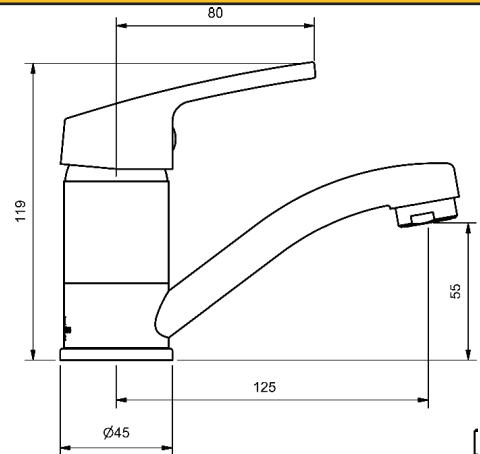

CHROME

FIESTA 35MM SINK MIXERS

SINK MIXER				
220mm SWIVEL SPOUT				
4 STAR WELS - 7.5 LPM	MODEL	FINISH	RRP	INC GST
CHROME	FISLSSM	CP	\$87.15	

SINK MIXER				
165mm SWIVEL SPOUT				
4 STAR WELS - 7.5 LPM	MODEL	FINISH	RRP	INC GST
CHROME	FISLSSMS	CP	\$87.15	

FIESTA 35MM BASIN MIXERS

BASIN MIXER				
125mm SWIVEL SPOUT				
4 STAR WELS - 7.5 LPM	MODEL	FINISH	RRP	INC GST
CHROME	FISLBSM	CP	\$87.15	

BASIN MIXER				
125mm SWIVEL SPOUT				
6 STAR WELS - 4.5 LPM	MODEL	FINISH	RRP	INC GST
CHROME	FISLBSM6	CP	\$87.15	

FIESTA 35

MODEL CODE + FINISH CODE = ITEM CODE

CHROME

CAST BASIN MIXER				
105mm FIXED SPOUT				
4 STAR WELS - 7.5 LPM	MODEL	FINISH	RRP	INC GST
	CHROME	FISLBSCMC	CP	\$87.15

CAST BASIN MIXER				
105mm FIXED SPOUT				
6 STAR WELS - 4.5 LPM	MODEL	FINISH	RRP	INC GST
	CHROME	FISLBSCMC6	CP	\$87.15