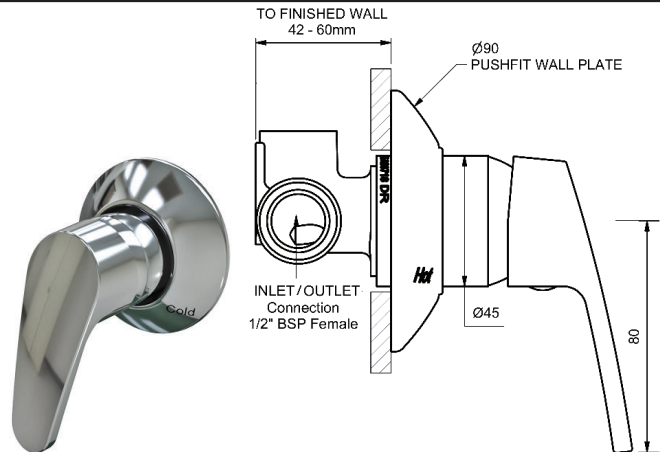

FIESTA 35MM WALL MIXERS

WALL MIXER				
MODEL	FINISH	RRP	INC	GST
CHROME	FISLSM	CP	$87.15