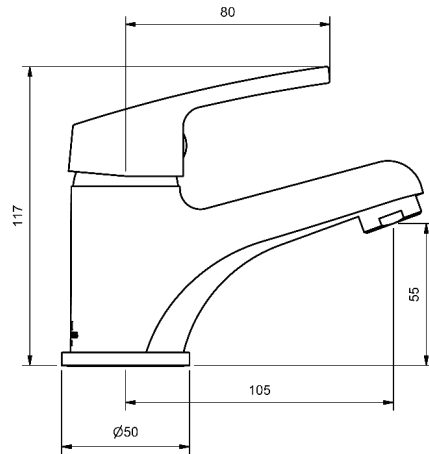

FIESTA 35MM BASIN MIXERS

BASIN MIXER				
125mm SWIVEL SPOUT				
4 STAR WELS - 7.5 LPM	MODEL	FINISH	RRP	INC GST
CHROME	FISLBSM	CP	\$87.15	

BASIN MIXER				
125mm SWIVEL SPOUT				
6 STAR WELS - 4.5 LPM	MODEL	FINISH	RRP	INC GST
CHROME	FISLBSM6	CP	\$87.15	

FIESTA 35

MODEL CODE + FINISH CODE = ITEM CODE

CHROME

CAST BASIN MIXER				
105mm FIXED SPOUT				
4 STAR WELS - 7.5 LPM	MODEL	FINISH	RRP	INC GST
	CHROME	FISLBSCMC	CP	\$87.15

CAST BASIN MIXER				
105mm FIXED SPOUT				
6 STAR WELS - 4.5 LPM	MODEL	FINISH	RRP	INC GST
	CHROME	FISLBSCMC6	CP	\$87.15