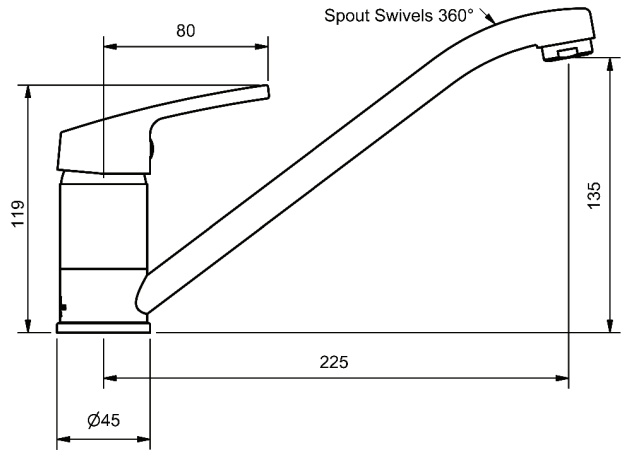

CHROME

FIESTA 35MM SINK MIXERS

SINK MIXER				
220mm SWIVEL SPOUT				
4 STAR WELS - 7.5 LPM	MODEL	FINISH	RRP	INC GST
CHROME	FISLSSM	CP	\$87.15	

SINK MIXER				
165mm SWIVEL SPOUT				
4 STAR WELS - 7.5 LPM	MODEL	FINISH	RRP	INC GST
CHROME	FISLSSMS	CP	\$87.15	

FIESTA 35MM BASIN MIXERS

BASIN MIXER				
125mm SWIVEL SPOUT				
4 STAR WELS - 7.5 LPM	MODEL	FINISH	RRP	INC GST
CHROME	FISLBSM	CP	\$87.15	

BASIN MIXER				
125mm SWIVEL SPOUT				
6 STAR WELS - 4.5 LPM	MODEL	FINISH	RRP	INC GST
CHROME	FISLBSM6	CP	\$87.15	

FIESTA 35

MODEL CODE + FINISH CODE = ITEM CODE

CHROME

CAST BASIN MIXER				
105mm FIXED SPOUT				
4 STAR WELS - 7.5 LPM	MODEL	FINISH	RRP	INC GST
	CHROME	FISLBSCMC	CP	\$87.15

CAST BASIN MIXER				
105mm FIXED SPOUT				
6 STAR WELS - 4.5 LPM	MODEL	FINISH	RRP	INC GST
	CHROME	FISLBSCMC6	CP	\$87.15