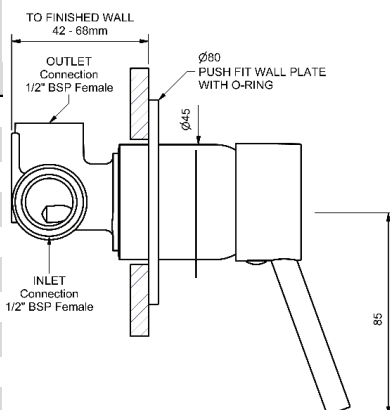

EVOLVE WALL MIXERS

WALL MIXER SOLID ROUND PLATE				
MODEL	FINISH	RRP	INC GST	
CHROME	EVSHM	CP	$171.75	
BRUSHED CHROME	EVSHM	BC	$254.28	
BRUSHED NICKEL	EVSHM	BN	$254.28	
SATIN CHROME	EVSHM	SC	$222.22	
BRUSHED BLACK SAPPHIRE	EVSHM	BBS	$254.28	
GUNMETAL	EVSHM	GM	$222.22	
MATT BLACK	EVSHM	MB	$222.22	
MATT WHITE & CHROME	EVSHM	MWC	$285.00	
WHITE & CHROME	EVSHM	WHC	$285.00	
GOLD	EVSHM	GP	$347.94	
BRUSHED GOLD	EVSHM	BG	$384.03