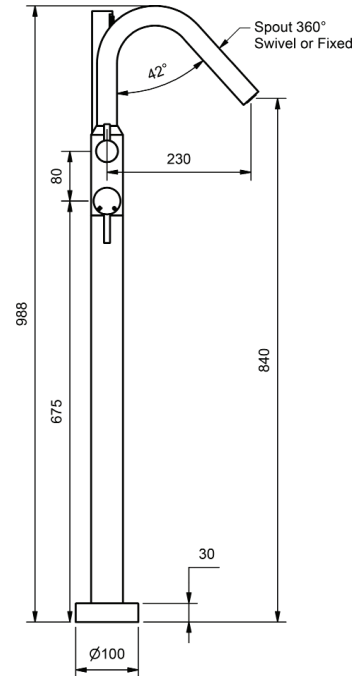

EVOLVE FLOOR MOUNT BATH FILLERS

FLOOR MOUNT BATH FILLER WITH HAND SHOWER

SWIVEL HOOKED SPOUT

3 STAR WELS - 9 LPM	MODEL	FINISH	RRP INC GST
CHROME	EVFMDDBHM	CP	$2,073.39
BRUSHED CHROME	EVFMDDBHM	BC	$2,310.72
BRUSHED NICKEL	EVFMDDBHM	BN	$2,310.72
SATIN CHROME	EVFMDDBHM	SC	$2,273.19
BRUSHED BLACK SAPPHIRE	EVFMDDBHM	BBS	$2,310.72
GUNMETAL	EVFMDDBHM	GM	$2,273.19
MATT BLACK	EVFMDDBHM	MB	$2,273.19
MATT WHITE & CHROME	EVFMDDBHM	MWC	$2,337.79
WHITE & CHROME	EVFMDDBHM	WHC	$2,337.79
GOLD	EVFMDDBHM	GP	$3,369.15
BRUSHED GOLD	EVFMDDBHM	BG	$3,411.42

FLOOR MOUNT BATH FILLER WITH HAND SHOWER

SWIVEL GOOSENECK SPOUT

3 STAR WELS - 9 LPM	MODEL	FINISH	RRP INC GST
CHROME	EVFMDDBHMG	CP	$2,073.39
BRUSHED CHROME	EVFMDDBHMG	BC	$2,310.72
BRUSHED NICKEL	EVFMDDBHMG	BN	$2,310.72
SATIN CHROME	EVFMDDBHMG	SC	$2,273.19
BRUSHED BLACK SAPPHIRE	EVFMDDBHMG	BBS	$2,310.72
GUNMETAL	EVFMDDBHMG	GM	$2,273.19
MATT BLACK	EVFMDDBHMG	MB	$2,273.19
MATT WHITE & CHROME	EVFMDDBHMG	MWC	$2,337.79
WHITE & CHROME	EVFMDDBHMG	WHC	$2,337.79
GOLD	EVFMDDBHMG	GP	$3,369.15
BRUSHED GOLD	EVFMDDBHMG	BG	$3,411.42