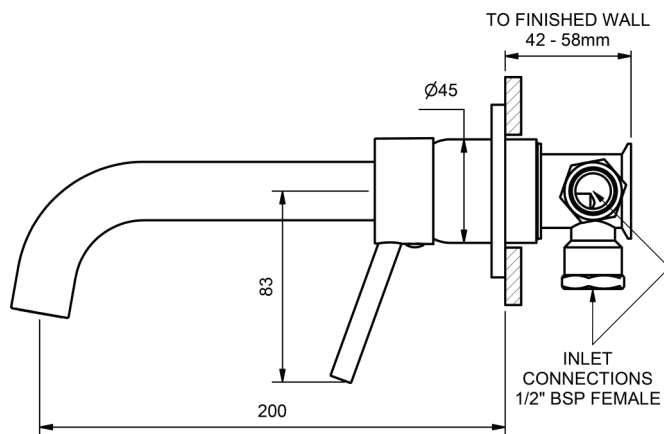

HORIZONTAL WALL BASIN/SINK SET

150mm OUTLET

4 STAR WELS - 7.5 LPM	MODEL	FINISH	RRP INC GST
CHROME	EVVMH1504	CP	$400.92
BRUSHED CHROME	EVVMH1504	BC	$549.28
BRUSHED NICKEL	EVVMH1504	BN	$549.28
SATIN CHROME	EVVMH1504	SC	$506.50
BRUSHED BLACK SAPPHIRE	EVVMH1504	BBS	$549.28
GUNMETAL	EVVMH1504	GM	$506.50
MATT BLACK	EVVMH1504	MB	$506.50
MATT WHITE & CHROME	EVVMH1504	MWC	$551.96
WHITE & CHROME	EVVMH1504	WHC	$551.96
GOLD	EVVMH1504	GP	$778.22
BRUSHED GOLD	EVVMH1504	BG	$826.41

HORIZONTAL WALL BASIN/SINK SET

150mm OUTLET

6 STAR WELS - 4.5 LPM	MODEL	FINISH	RRP INC GST
CHROME	EVVMH1506	CP	$400.92
BRUSHED CHROME	EVVMH1506	BC	$549.28
BRUSHED NICKEL	EVVMH1506	BN	$549.28
SATIN CHROME	EVVMH1506	SC	$506.50
BRUSHED BLACK SAPPHIRE	EVVMH1506	BBS	$549.28
GUNMETAL	EVVMH1506	GM	$506.50
MATT BLACK	EVVMH1506	MB	$506.50
MATT WHITE & CHROME	EVVMH1506	MWC	$551.96
WHITE & CHROME	EVVMH1506	WHC	$551.96
GOLD	EVVMH1506	GP	$778.22
BRUSHED GOLD	EVVMH1506	BG	$826.41

HORIZONTAL WALL BATH SET

200mm OUTLET

MODEL	FINISH	RRP INC GST
CHROME	EVVMH200	$415.55
BRUSHED CHROME	EVVMH200	$563.79
BRUSHED NICKEL	EVVMH200	$563.79
SATIN CHROME	EVVMH200	$521.00
BRUSHED BLACK SAPPHIRE	EVVMH200	$563.79
GUNMETAL	EVVMH200	$521.00
MATT BLACK	EVVMH200	$521.00
MATT WHITE & CHROME	EVVMH200	$566.59
WHITE & CHROME	EVVMH200	$566.59
GOLD	EVVMH200	$794.70
BRUSHED GOLD	EVVMH200	$842.88

HORIZONTAL WALL BASIN/SINK SET

200mm OUTLET