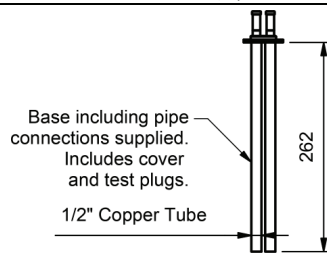

ALL PRICES ARE RRP INCLUDING GST