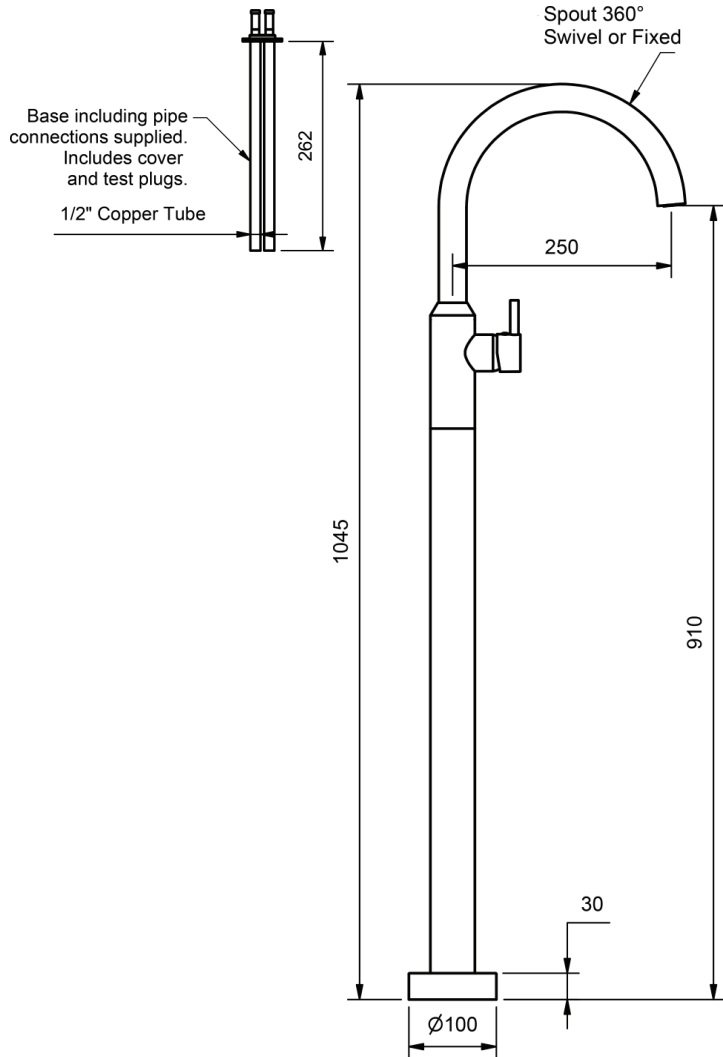

# EVOLVE

MODEL CODE + FINISH CODE = ITEM CODE

**RAM**  
TAPWARE

**FLOOR MOUNT BATH FILLER  
SWIVEL GOOSENECK SPOUT**

	MODEL	FINISH	RRP INC GST
CHROME	EVFMBHMG	CP	\$1,131.85
BRUSHED CHROME	EVFMBHMG	BC	\$1,369.17
BRUSHED NICKEL	EVFMBHMG	BN	\$1,369.17
SATIN CHROME	EVFMBHMG	SC	\$1,331.63
BRUSHED BLACK SAPPHIRE	EVFMBHMG	BBS	\$1,369.17
GUNMETAL	EVFMBHMG	GM	\$1,331.63
MATT BLACK	EVFMBHMG	MB	\$1,331.63
MATT WHITE & CHROME	EVFMBHMG	MWC	\$1,396.24
WHITE & CHROME	EVFMBHMG	WHC	\$1,396.24
GOLD	EVFMBHMG	GP	\$2,308.87
BRUSHED GOLD	EVFMBHMG	BG	\$2,351.14