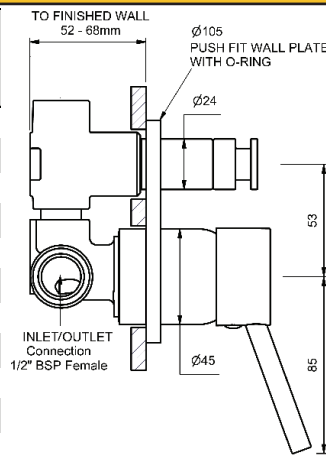

EVOLVE DIVERTER MIXERS

WALL DIVERTER MIXER

SOLID ROUND PLATE

	MODEL	FINISH	RRP INC GST
CHROME	EVDSM	CP	$319.75
BRUSHED CHROME	EVDSM	BC	$435.31
BRUSHED NICKEL	EVDSM	BN	$435.31
SATIN CHROME	EVDSM	SC	$403.25
BRUSHED BLACK SAPPHIRE	EVDSM	BBS	$435.31
GUNMETAL	EVDSM	GM	$403.25
MATT BLACK	EVDSM	MB	$403.25
MATT WHITE & CHROME	EVDSM	MWC	$470.77
WHITE & CHROME	EVDSM	WHC	$470.77
GOLD	EVDSM	GP	$553.67
BRUSHED GOLD	EVDSM	BG	$589.78