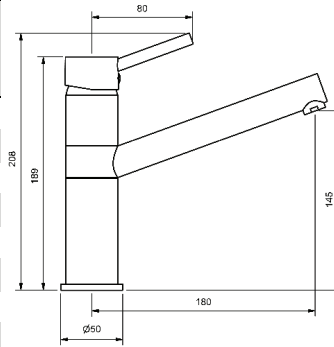

**EVOLVE SINK MIXERS**

SINK MIXER				
SWIVEL SPOUT				
4 STAR WELS - 7.5 LPM	MODEL	FINISH	RRP	INC GST
CHROME	EVSSM	CP	\$284.27	
BRUSHED CHROME	EVSSM	BC	\$462.85	
BRUSHED NICKEL	EVSSM	BN	\$462.85	
SATIN CHROME	EVSSM	SC	\$409.46	
BRUSHED BLACK SAPPHIRE	EVSSM	BBS	\$462.85	
GUNMETAL	EVSSM	GM	\$409.46	
MATT BLACK	EVSSM	MB	\$409.46	
MATT WHITE & CHROME	EVSSM	MWC	\$435.31	
WHITE & CHROME	EVSSM	WHC	\$435.31	
GOLD	EVSSM	GP	\$605.70	
BRUSHED GOLD	EVSSM	BG	\$665.68	