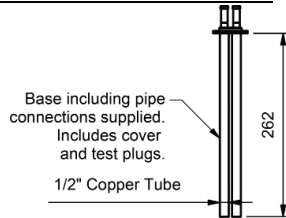

EVOLVE FLOOR MOUNT BATH FILLERS

FLOOR MOUNT BATH FILLER WITH HAND SHOWER

SWIVEL HOOKED SPOUT

3 STAR WELS - 9 LPM	MODEL	FINISH	RRP INC GST
CHROME	EVFMDDBHM	CP	$2,073.39
BRUSHED CHROME	EVFMDDBHM	BC	$2,310.72
BRUSHED NICKEL	EVFMDDBHM	BN	$2,310.72
SATIN CHROME	EVFMDDBHM	SC	$2,273.19
BRUSHED BLACK SAPPHIRE	EVFMDDBHM	BBS	$2,310.72
GUNMETAL	EVFMDDBHM	GM	$2,273.19
MATT BLACK	EVFMDDBHM	MB	$2,273.19
MATT WHITE & CHROME	EVFMDDBHM	MWC	$2,337.79
WHITE & CHROME	EVFMDDBHM	WHC	$2,337.79
GOLD	EVFMDDBHM	GP	$3,369.15
BRUSHED GOLD	EVFMDDBHM	BG	$3,411.42

FLOOR MOUNT BATH FILLER WITH HAND SHOWER

SWIVEL GOOSENECK SPOUT

3 STAR WELS - 9 LPM	MODEL	FINISH	RRP INC GST
CHROME	EVFMDDBHMG	CP	$2,073.39
BRUSHED CHROME	EVFMDDBHMG	BC	$2,310.72
BRUSHED NICKEL	EVFMDDBHMG	BN	$2,310.72
SATIN CHROME	EVFMDDBHMG	SC	$2,273.19
BRUSHED BLACK SAPPHIRE	EVFMDDBHMG	BBS	$2,310.72
GUNMETAL	EVFMDDBHMG	GM	$2,273.19
MATT BLACK	EVFMDDBHMG	MB	$2,273.19
MATT WHITE & CHROME	EVFMDDBHMG	MWC	$2,337.79
WHITE & CHROME	EVFMDDBHMG	WHC	$2,337.79
GOLD	EVFMDDBHMG	GP	$3,369.15
BRUSHED GOLD	EVFMDDBHMG	BG	$3,411.42