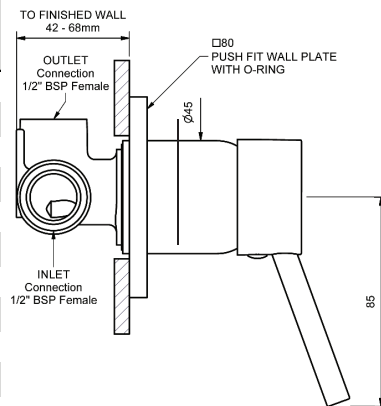

WALL MIXER

SOLID SQUARE PLATE

	MODEL	FINISH	RRP INC GST
CHROME	EVQSHM	CP	$181.03
BRUSHED CHROME	EVQSHM	BC	$263.54
BRUSHED NICKEL	EVQSHM	BN	$263.54
SATIN CHROME	EVQSHM	SC	$231.61
BRUSHED BLACK SAPPHIRE	EVQSHM	BBS	$263.54
GUNMETAL	EVQSHM	GM	$231.61
MATT BLACK	EVQSHM	MB	$231.61
MATT WHITE & CHROME	EVQSHM	MWC	$294.27
WHITE & CHROME	EVQSHM	WHC	$294.27
GOLD	EVQSHM	GP	$358.37
BRUSHED GOLD	EVQSHM	BG	$394.46