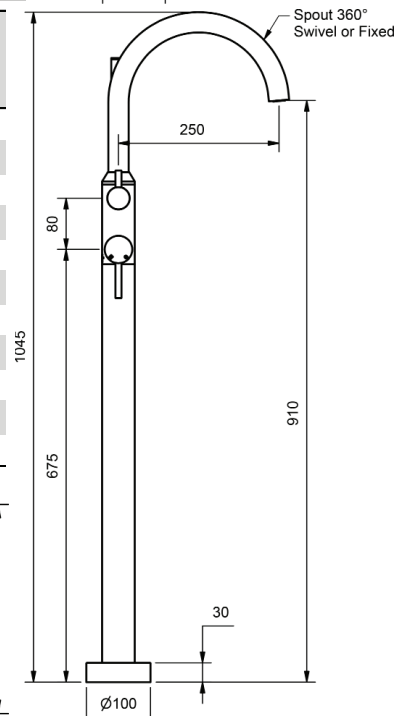

ALL PRICES ARE RRP INCLUDING GST