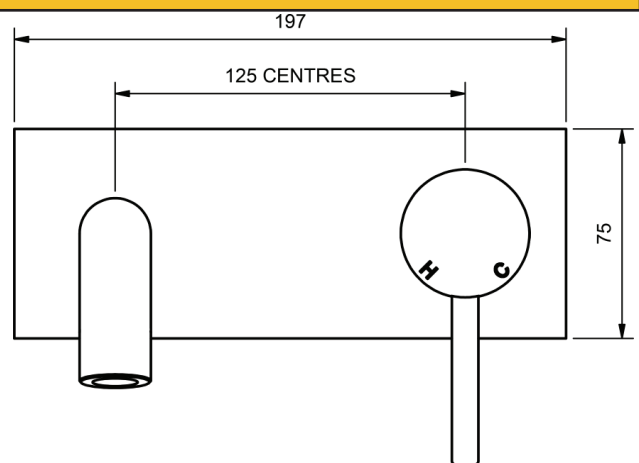

### HORIZONTAL WALL BASIN/SINK SET

150mm OUTLET

4 STAR WELS - 7.5 LPM	MODEL	FINISH	RRP INC GST
CHROME	EVVMH1504	CP	\$400.92
BRUSHED CHROME	EVVMH1504	BC	\$549.28
BRUSHED NICKEL	EVVMH1504	BN	\$549.28
SATIN CHROME	EVVMH1504	SC	\$506.50
BRUSHED BLACK SAPPHIRE	EVVMH1504	BBS	\$549.28
GUNMETAL	EVVMH1504	GM	\$506.50
MATT BLACK	EVVMH1504	MB	\$506.50
MATT WHITE & CHROME	EVVMH1504	MWC	\$551.96
WHITE & CHROME	EVVMH1504	WHC	\$551.96
GOLD	EVVMH1504	GP	\$778.22
BRUSHED GOLD	EVVMH1504	BG	\$826.41