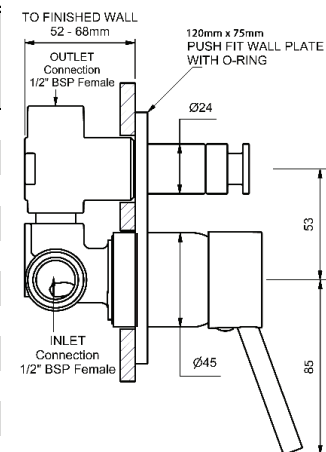

**EVOLVE HORIZONTAL MIXER SETS**

**HORIZONTAL WALL BATH SET**

**150mm OUTLET**

	MODEL	FINISH	RRP INC GST
CHROME	EVWMH150	CP	\$400.92
BRUSHED CHROME	EVWMH150	BC	\$549.28
BRUSHED NICKEL	EVWMH150	BN	\$549.28
SATIN CHROME	EVWMH150	SC	\$506.50
BRUSHED BLACK SAPPHIRE	EVWMH150	BBS	\$549.28
GUNMETAL	EVWMH150	GM	\$506.50
MATT BLACK	EVWMH150	MB	\$506.50
MATT WHITE & CHROME	EVWMH150	MWC	\$551.96
WHITE & CHROME	EVWMH150	WHC	\$551.96
GOLD	EVWMH150	GP	\$778.22
BRUSHED GOLD	EVWMH150	BG	\$826.41