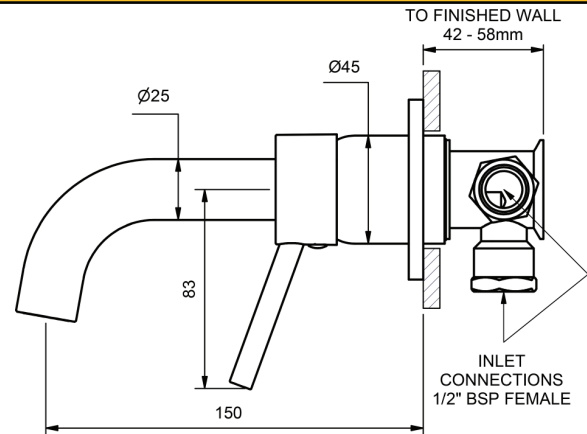

HORIZONTAL WALL BASIN/SINK SET

150mm OUTLET

4 STAR WELS - 7.5 LPM	MODEL	FINISH	RRP INC GST
CHROME	EVVMH1504	CP	$400.92
BRUSHED CHROME	EVVMH1504	BC	$549.28
BRUSHED NICKEL	EVVMH1504	BN	$549.28
SATIN CHROME	EVVMH1504	SC	$506.50
BRUSHED BLACK SAPPHIRE	EVVMH1504	BBS	$549.28
GUNMETAL	EVVMH1504	GM	$506.50
MATT BLACK	EVVMH1504	MB	$506.50
MATT WHITE & CHROME	EVVMH1504	MWC	$551.96
WHITE & CHROME	EVVMH1504	WHC	$551.96
GOLD	EVVMH1504	GP	$778.22
BRUSHED GOLD	EVVMH1504	BG	$826.41

HORIZONTAL WALL BASIN/SINK SET

150mm OUTLET

6 STAR WELS - 4.5 LPM	MODEL	FINISH	RRP INC GST
CHROME	EVVMH1506	CP	$400.92
BRUSHED CHROME	EVVMH1506	BC	$549.28
BRUSHED NICKEL	EVVMH1506	BN	$549.28
SATIN CHROME	EVVMH1506	SC	$506.50
BRUSHED BLACK SAPPHIRE	EVVMH1506	BBS	$549.28
GUNMETAL	EVVMH1506	GM	$506.50
MATT BLACK	EVVMH1506	MB	$506.50
MATT WHITE & CHROME	EVVMH1506	MWC	$551.96
WHITE & CHROME	EVVMH1506	WHC	$551.96
GOLD	EVVMH1506	GP	$778.22
BRUSHED GOLD	EVVMH1506	BG	$826.41

HORIZONTAL WALL BATH SET

200mm OUTLET

MODEL	FINISH	RRP INC GST
CHROME	EVVMH200	$415.55
BRUSHED CHROME	EVVMH200	$563.79
BRUSHED NICKEL	EVVMH200	$563.79
SATIN CHROME	EVVMH200	$521.00
BRUSHED BLACK SAPPHIRE	EVVMH200	$563.79
GUNMETAL	EVVMH200	$521.00
MATT BLACK	EVVMH200	$521.00
MATT WHITE & CHROME	EVVMH200	$566.59
WHITE & CHROME	EVVMH200	$566.59
GOLD	EVVMH200	$794.70
BRUSHED GOLD	EVVMH200	$842.88

HORIZONTAL WALL BASIN/SINK SET

200mm OUTLET