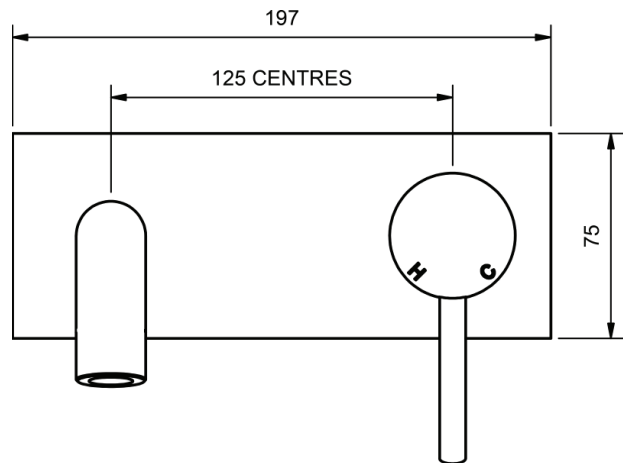

HORIZONTAL WALL BASIN/SINK SET

150mm OUTLET

4 STAR WELS - 7.5 LPM	MODEL	FINISH	RRP INC GST
CHROME	EVVMH1504	CP	$400.92
BRUSHED CHROME	EVVMH1504	BC	$549.28
BRUSHED NICKEL	EVVMH1504	BN	$549.28
SATIN CHROME	EVVMH1504	SC	$506.50
BRUSHED BLACK SAPPHIRE	EVVMH1504	BBS	$549.28
GUNMETAL	EVVMH1504	GM	$506.50
MATT BLACK	EVVMH1504	MB	$506.50
MATT WHITE & CHROME	EVVMH1504	MWC	$551.96
WHITE & CHROME	EVVMH1504	WHC	$551.96
GOLD	EVVMH1504	GP	$778.22
BRUSHED GOLD	EVVMH1504	BG	$826.41

HORIZONTAL WALL BASIN/SINK SET

150mm OUTLET

6 STAR WELS - 4.5 LPM	MODEL	FINISH	RRP INC GST
CHROME	EVVMH1506	CP	$400.92
BRUSHED CHROME	EVVMH1506	BC	$549.28
BRUSHED NICKEL	EVVMH1506	BN	$549.28
SATIN CHROME	EVVMH1506	SC	$506.50
BRUSHED BLACK SAPPHIRE	EVVMH1506	BBS	$549.28
GUNMETAL	EVVMH1506	GM	$506.50
MATT BLACK	EVVMH1506	MB	$506.50
MATT WHITE & CHROME	EVVMH1506	MWC	$551.96
WHITE & CHROME	EVVMH1506	WHC	$551.96
GOLD	EVVMH1506	GP	$778.22
BRUSHED GOLD	EVVMH1506	BG	$826.41

HORIZONTAL WALL BATH SET

200mm OUTLET

MODEL	FINISH	RRP INC GST
CHROME	EVVMH200	$415.55
BRUSHED CHROME	EVVMH200	$563.79
BRUSHED NICKEL	EVVMH200	$563.79
SATIN CHROME	EVVMH200	$521.00
BRUSHED BLACK SAPPHIRE	EVVMH200	$563.79
GUNMETAL	EVVMH200	$521.00
MATT BLACK	EVVMH200	$521.00
MATT WHITE & CHROME	EVVMH200	$566.59
WHITE & CHROME	EVVMH200	$566.59
GOLD	EVVMH200	$794.70
BRUSHED GOLD	EVVMH200	$842.88

HORIZONTAL WALL BASIN/SINK SET

200mm OUTLET