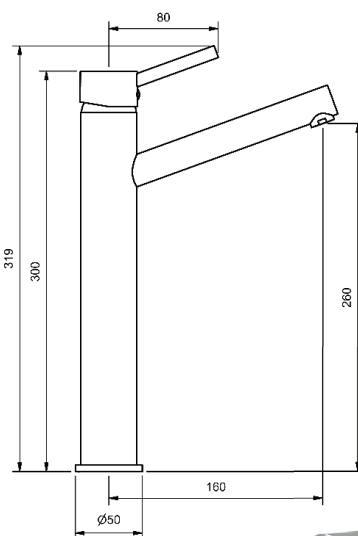

TALL BASIN MIXER FIXED SPOUT				
4 STAR WELS - 7.5 LPM	MODEL	FINISH	RRP	INC GST
CHROME	EVBSMT	CP	$266.10	
BRUSHED CHROME	EVBSMT	BC	$444.70	
BRUSHED NICKEL	EVBSMT	BN	$444.70	
SATIN CHROME	EVBSMT	SC	$391.42	
BRUSHED BLACK SAPPHIRE	EVBSMT	BBS	$444.70	
GUNMETAL	EVBSMT	GM	$391.42	
MATT BLACK	EVBSMT	MB	$391.42	
MATT WHITE & CHROME	EVBSMT	MWC	$398.37	
WHITE & CHROME	EVBSMT	WHC	$398.37	
GOLD	EVBSMT	GP	$651.95	
BRUSHED GOLD	EVBSMT	BG	$712.06