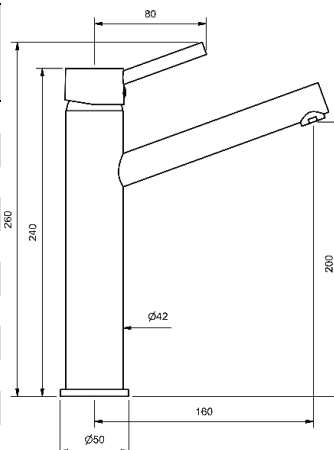

BASIN MIXER				
FIXED SPOUT				
6 STAR WELS - 4.5 LPM	MODEL	FINISH	RRP	INC GST
CHROME	EVBSM6	CP	$234.17	
BRUSHED CHROME	EVBSM6	BC	$368.27	
BRUSHED NICKEL	EVBSM6	BN	$368.27	
SATIN CHROME	EVBSM6	SC	$325.47	
BRUSHED BLACK SAPPHIRE	EVBSM6	BBS	$368.27	
GUNMETAL	EVBSM6	GM	$325.47	
MATT BLACK	EVBSM6	MB	$325.47	
MATT WHITE & CHROME	EVBSM6	MWC	$347.54	
WHITE & CHROME	EVBSM6	WHC	$347.54	
GOLD	EVBSM6	GP	$532.69	
BRUSHED GOLD	EVBSM6	BG	$580.86	

MEDIUM BASIN MIXER				
FIXED SPOUT				
4 STAR WELS - 7.5 LPM	MODEL	FINISH	RRP	INC GST
CHROME	EVBSMM	CP	$249.77	
BRUSHED CHROME	EVBSMM	BC	$417.39	
BRUSHED NICKEL	EVBSMM	BN	$417.39	
SATIN CHROME	EVBSMM	SC	$370.45	
BRUSHED BLACK SAPPHIRE	EVBSMM	BBS	$417.39	
GUNMETAL	EVBSMM	GM	$370.45	
MATT BLACK	EVBSMM	MB	$370.45	
MATT WHITE & CHROME	EVBSMM	MWC	$382.03	
WHITE & CHROME	EVBSMM	WHC	$382.03	
GOLD	EVBSMM	GP	$622.72	
BRUSHED GOLD	EVBSMM	BG	$675.55