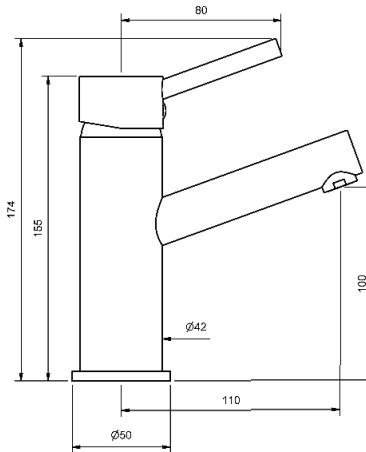

EVOLVE BASIN MIXERS

BASIN MIXER				
FIXED SPOUT				
4 STAR WELS - 7.5 LPM	MODEL	FINISH	RRP	INC GST
CHROME	EVBSM	CP	$234.17	
BRUSHED CHROME	EVBSM	BC	$368.27	
BRUSHED NICKEL	EVBSM	BN	$368.27	
SATIN CHROME	EVBSM	SC	$325.47	
BRUSHED BLACK SAPPHIRE	EVBSM	BBS	$368.27	
GUNMETAL	EVBSM	GM	$325.47	
MATT BLACK	EVBSM	MB	$325.47	
MATT WHITE & CHROME	EVBSM	MWC	$347.54	
WHITE & CHROME	EVBSM	WHC	$347.54	
GOLD	EVBSM	GP	$532.69	
BRUSHED GOLD	EVBSM	BG	$580.86