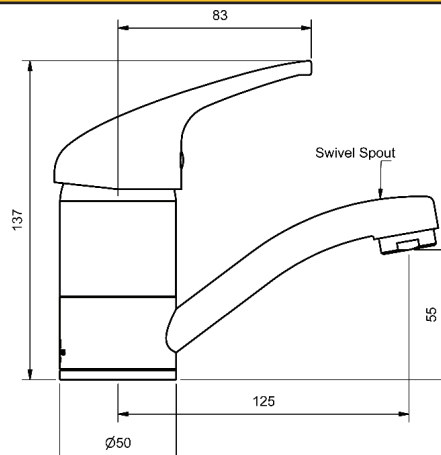

VEGE SPRAY SINK MIXER				
200mm SWIVEL PULL OUT SPRAY				
4 STAR WELS - 7.5 LPM				
	MODEL	FINISH	RRP	INC GST
CHROME	ELSSMV	CP	\$255.21	

CHROME

ELAN BASIN MIXERS

BASIN MIXER

125mm SWIVEL SPOUT

4 STAR WELS - 7.5 LPM

MODEL	FINISH	RRP INC GST
ELBSM	CP	\$142.49

CHROME

BASIN MIXER

125mm SWIVEL SPOUT

6 STAR WELS - 4.5 LPM

MODEL	FINISH	RRP INC GST
ELBSM6	CP	\$142.49

CHROME

CAST BASIN MIXER