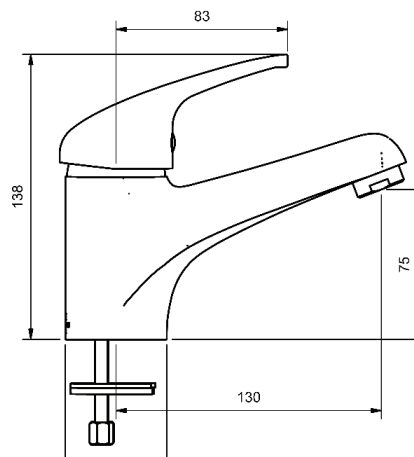

MODEL	FINISH	RRP INC GST
ELBSM	CP	\$142.49

CHROME

BASIN MIXER

125mm SWIVEL SPOUT

6 STAR WELS - 4.5 LPM

MODEL	FINISH	RRP INC GST
ELBSM6	CP	\$142.49

CHROME

CAST BASIN MIXER

130mm FIXED SPOUT

4 STAR WELS - 7.5 LPM

MODEL	FINISH	RRP INC GST
ELBSMC	CP	\$142.49

CHROME

CAST BASIN MIXER

130mm FIXED SPOUT

6 STAR WELS - 4.5 LPM

MODEL	FINISH	RRP INC GST
ELBSMC6	CP	\$142.49