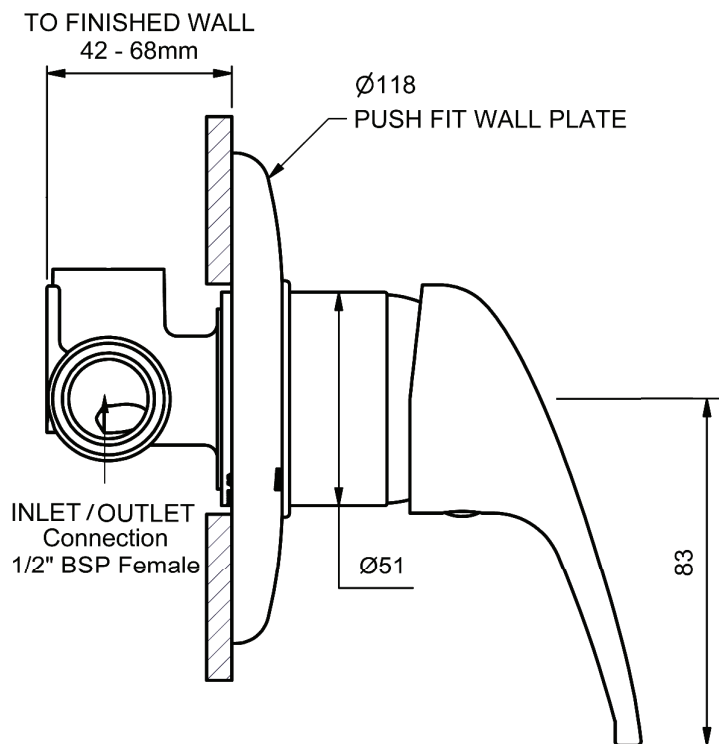

ELAN WALL MIXERS

WALL MIXER			
	MODEL	FINISH	RRP INC GST
	ELSM	CP	$142.49