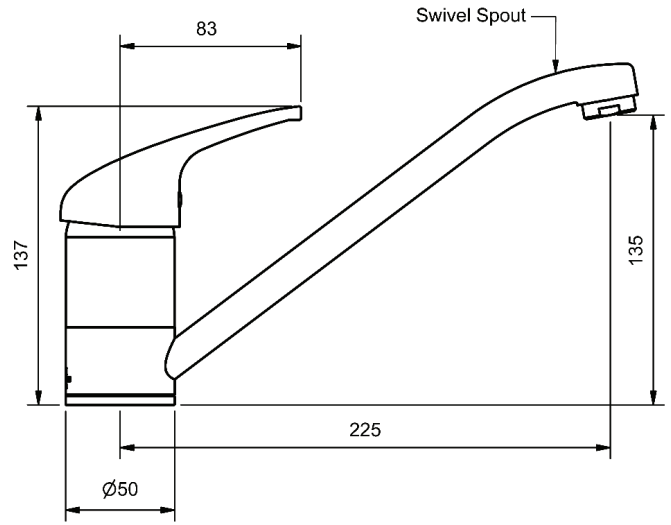

CHROME

ELAN SINK MIXERS

SINK MIXER				
220mm SWIVEL SPOUT				
4 STAR WELS - 7.5 LPM				
	MODEL	FINISH	RRP	INC GST
CHROME	ELSSM	CP	\$142.49	

SINK MIXER				
165mm SWIVEL SPOUT				
4 STAR WELS - 7.5 LPM				
	MODEL	FINISH	RRP	INC GST
CHROME	ELSSMS	CP	\$142.49	

VEGE SPRAY SINK MIXER				
200mm SWIVEL PULL OUT SPRAY				
4 STAR WELS - 7.5 LPM				
	MODEL	FINISH	RRP	INC GST
CHROME	ELSSMV	CP	\$255.21	

CHROME

ELAN BASIN MIXERS

BASIN MIXER

125mm SWIVEL SPOUT

4 STAR WELS - 7.5 LPM