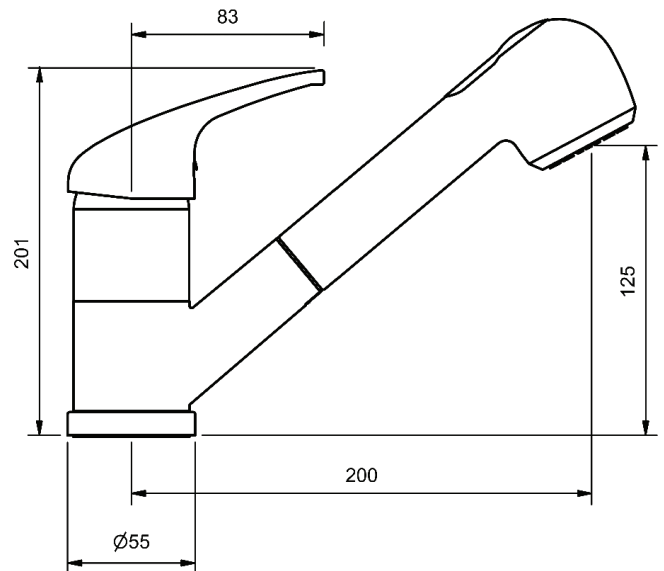

CHROME

ELAN SINK MIXERS

SINK MIXER				
220mm SWIVEL SPOUT				
4 STAR WELS - 7.5 LPM				
	MODEL	FINISH	RRP	INC GST
CHROME	ELSSM	CP	\$142.49	

SINK MIXER				
165mm SWIVEL SPOUT				
4 STAR WELS - 7.5 LPM				
	MODEL	FINISH	RRP	INC GST
CHROME	ELSSMS	CP	\$142.49	

VEGE SPRAY SINK MIXER				
200mm SWIVEL PULL OUT SPRAY				
4 STAR WELS - 7.5 LPM				
	MODEL	FINISH	RRP	INC GST
CHROME	ELSSMV	CP	\$255.21	

CHROME

ELAN BASIN MIXERS

BASIN MIXER

125mm SWIVEL SPOUT

4 STAR WELS - 7.5 LPM

MODEL	FINISH	RRP INC GST
ELBSM	CP	\$142.49

CHROME

BASIN MIXER

125mm SWIVEL SPOUT

6 STAR WELS - 4.5 LPM

MODEL	FINISH	RRP INC GST
ELBSM6	CP	\$142.49

CHROME

CAST BASIN MIXER