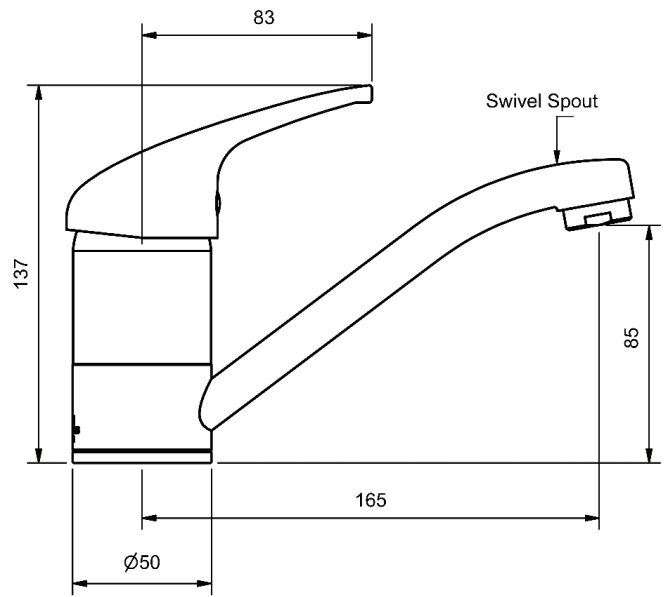

CHROME

ELAN SINK MIXERS

SINK MIXER				
220mm SWIVEL SPOUT				
4 STAR WELS - 7.5 LPM				
	MODEL	FINISH	RRP	INC GST
CHROME	ELSSM	CP	\$142.49	

SINK MIXER				
165mm SWIVEL SPOUT				
4 STAR WELS - 7.5 LPM				
	MODEL	FINISH	RRP	INC GST
CHROME	ELSSMS	CP	\$142.49	

VEGE SPRAY SINK MIXER				
200mm SWIVEL PULL OUT SPRAY				
4 STAR WELS - 7.5 LPM				
	MODEL	FINISH	RRP	INC GST
CHROME	ELSSMV	CP	\$255.21	

CHROME

ELAN BASIN MIXERS

BASIN MIXER

125mm SWIVEL SPOUT

4 STAR WELS - 7.5 LPM

MODEL	FINISH	RRP INC GST
ELBSM	CP	\$142.49

CHROME

BASIN MIXER

125mm SWIVEL SPOUT

6 STAR WELS - 4.5 LPM

MODEL	FINISH	RRP INC GST
ELBSM6	CP	\$142.49

CHROME

CAST BASIN MIXER